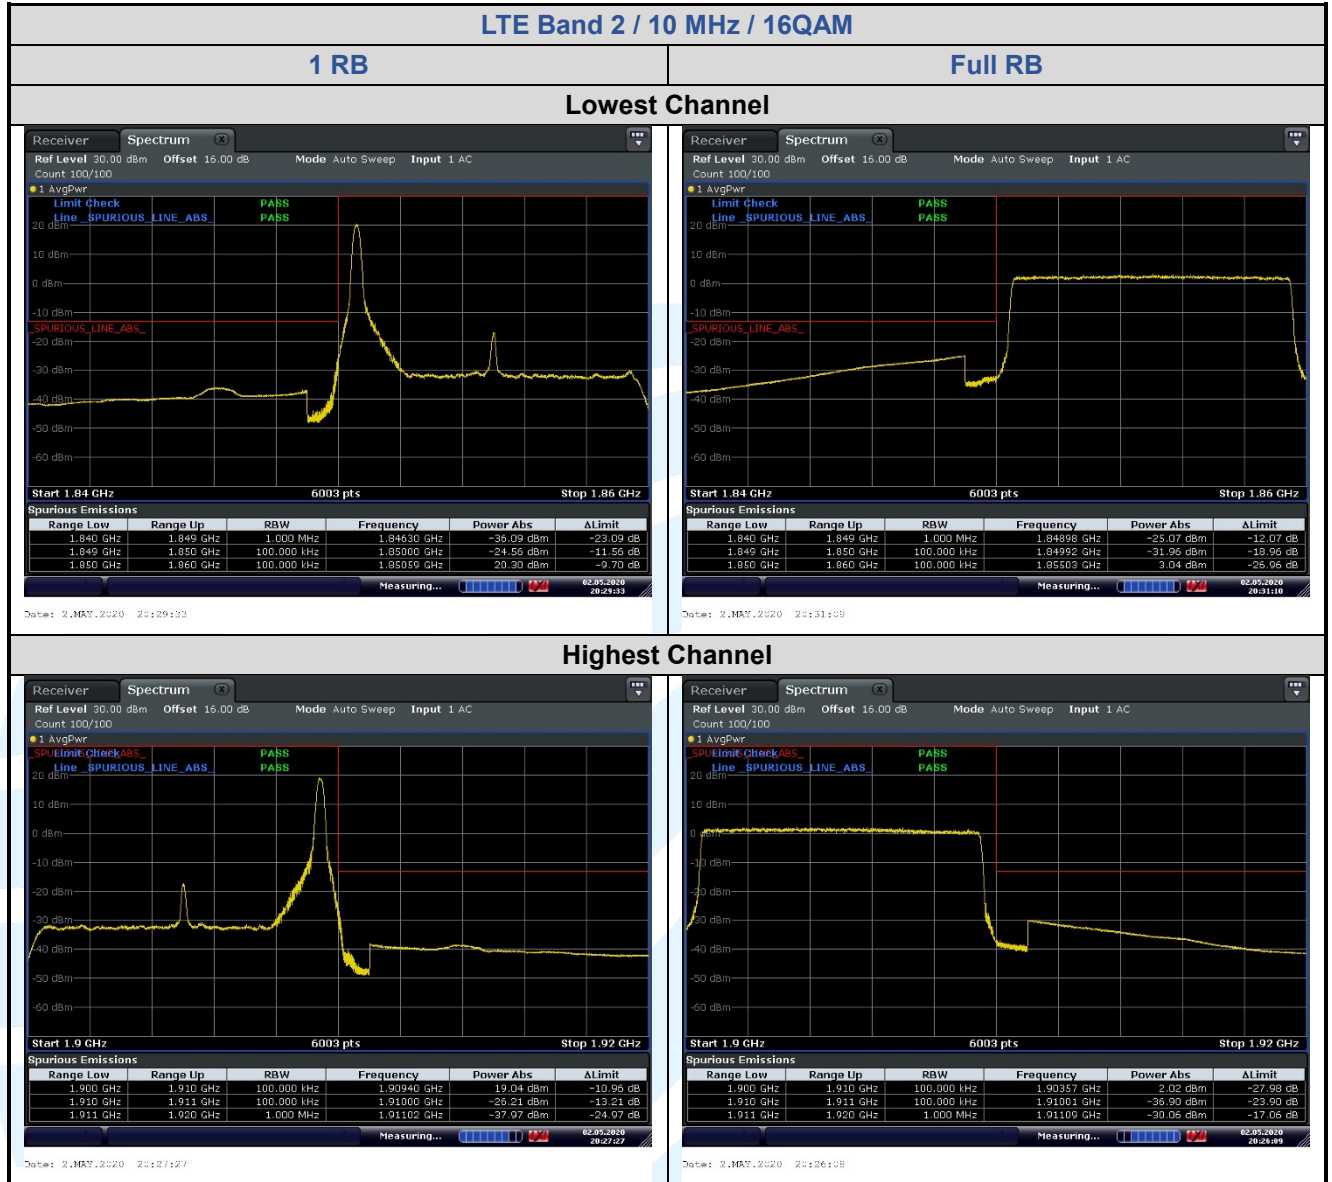

Shenzhen UnionTrust Quality and Technology Co., Ltd.

Address: 16/F, Block A, Building 6, Baoneng Science and Technology Park, Qingxiang Road No.1, Longhua New District, Shenzhen, China

Tel: +86-755-28230888

Fax: +86-755-28230886

E-mail: info@uttlab.com

<http://www.uttlab.com>

UTTR-RF-FCC4G-V1.0