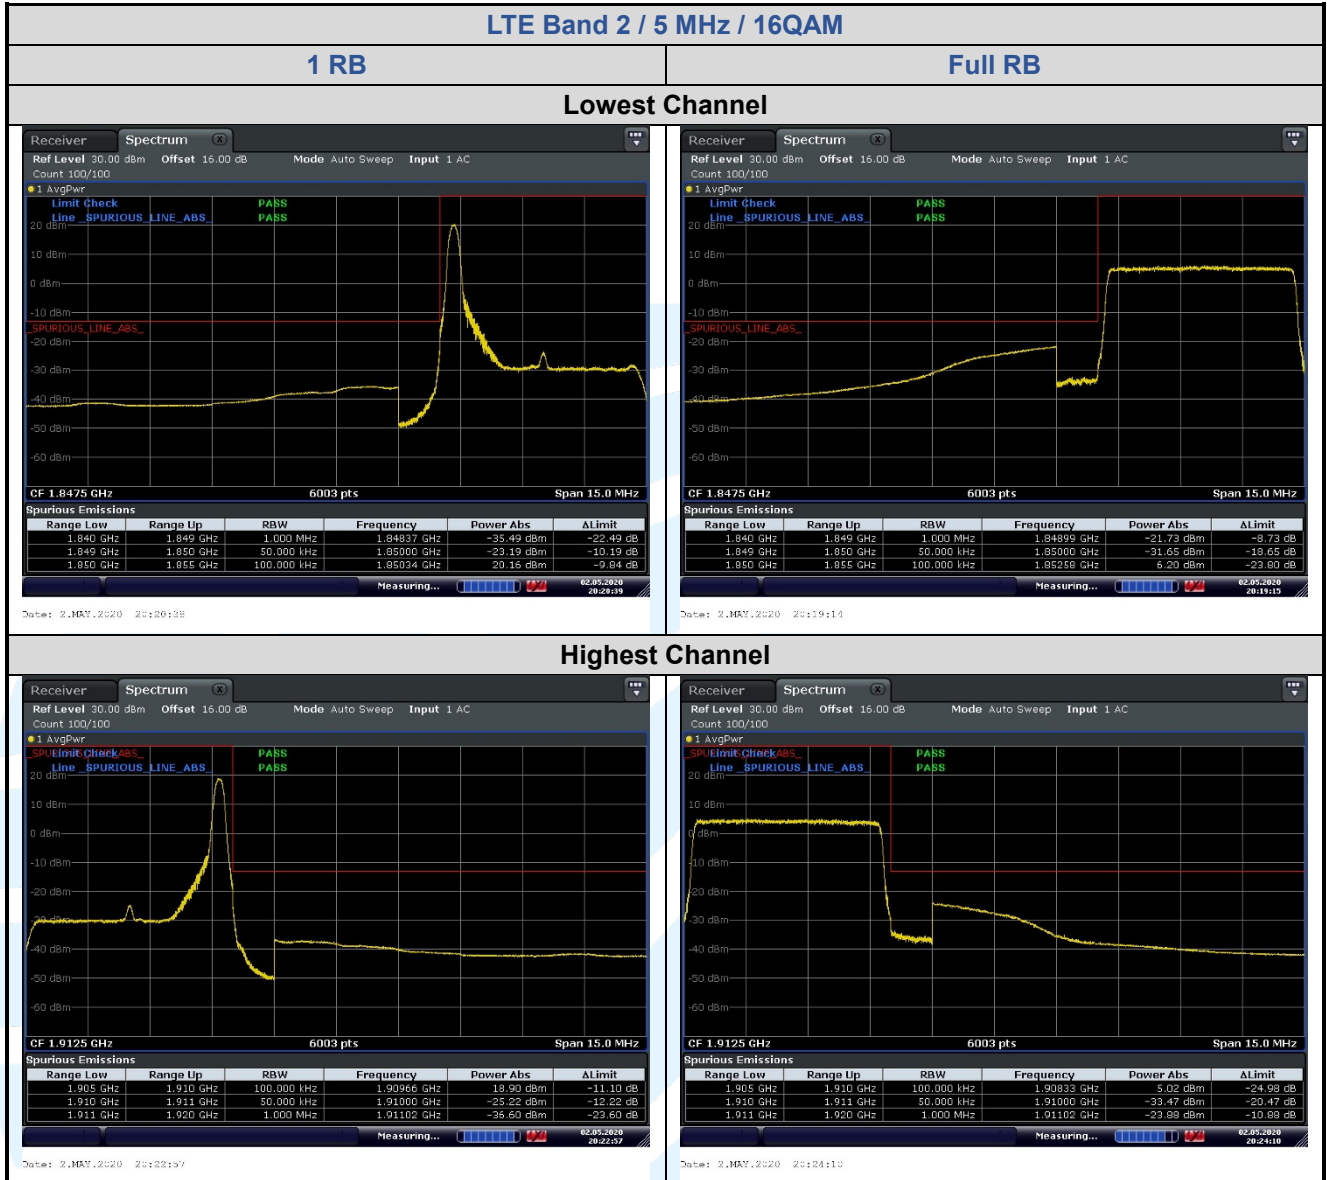

Shenzhen UnionTrust Quality and Technology Co., Ltd.

Address: 16/F, Block A, Building 6, Baoneng Science and Technology Park, Qingxiang Road No.1, Longhua New District, Shenzhen, China

Tel: +86-755-28230888

Fax: +86-755-28230886

E-mail: info@uttlab.com

<http://www.uttlab.com>

UTTR-RF-FCC4G-V1.0