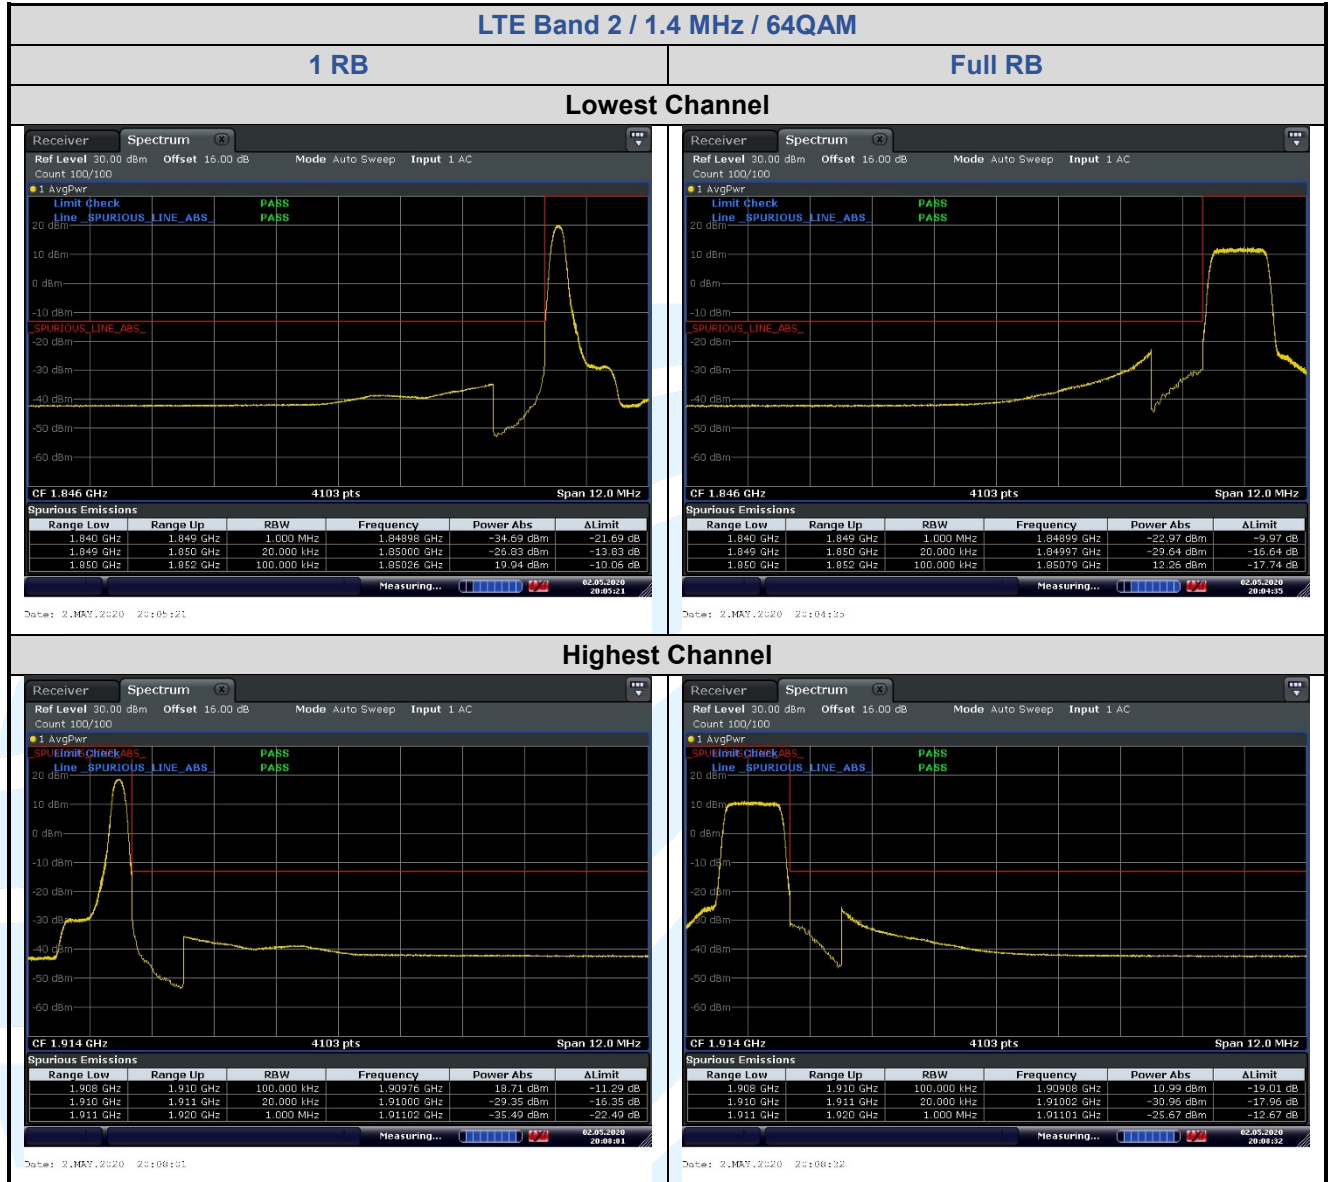

Shenzhen UnionTrust Quality and Technology Co., Ltd.

Address: 16/F, Block A, Building 6, Baoneng Science and Technology Park, Qingxiang Road No.1, Longhua New District, Shenzhen, China

Tel: +86-755-28230888

Fax: +86-755-28230886

E-mail: info@uttlab.com

<http://www.uttlab.com>

UTTR-RF-FCC4G-V1.0