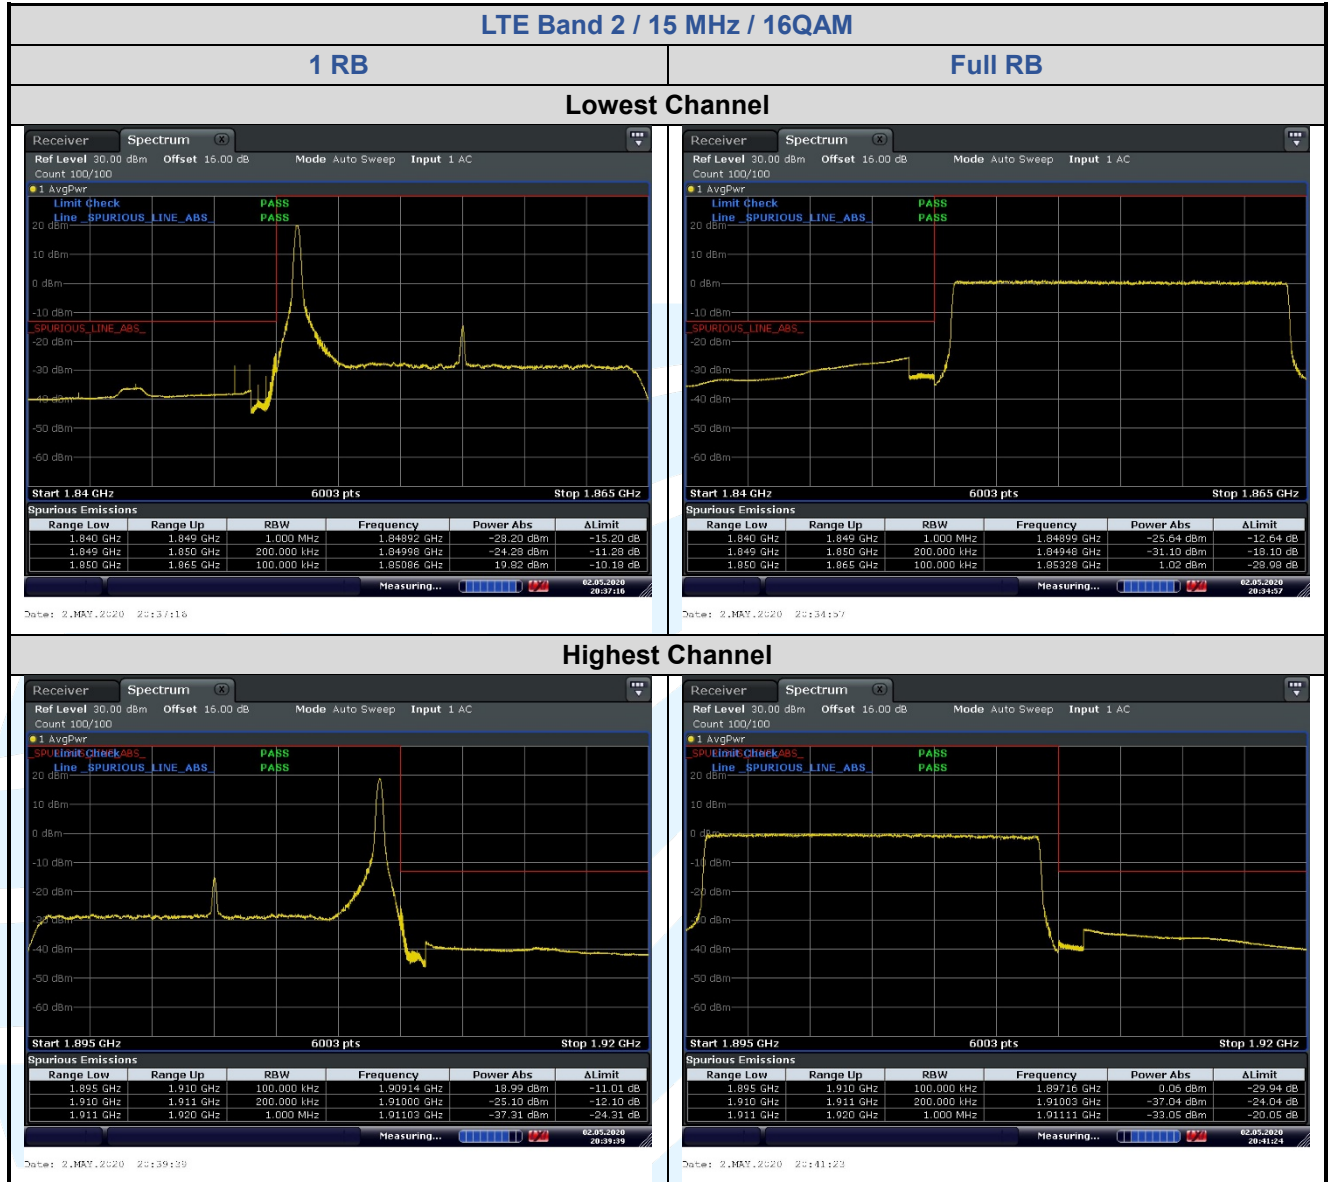

Shenzhen UnionTrust Quality and Technology Co., Ltd.

Address: 16/F, Block A, Building 6, Baoneng Science and Technology Park, Qingxiang Road No.1, Longhua New District, Shenzhen, China

Tel: +86-755-28230888

Fax: +86-755-28230886

E-mail: info@uttlab.com

<http://www.uttlab.com>

UTTR-RF-FCC4G-V1.0