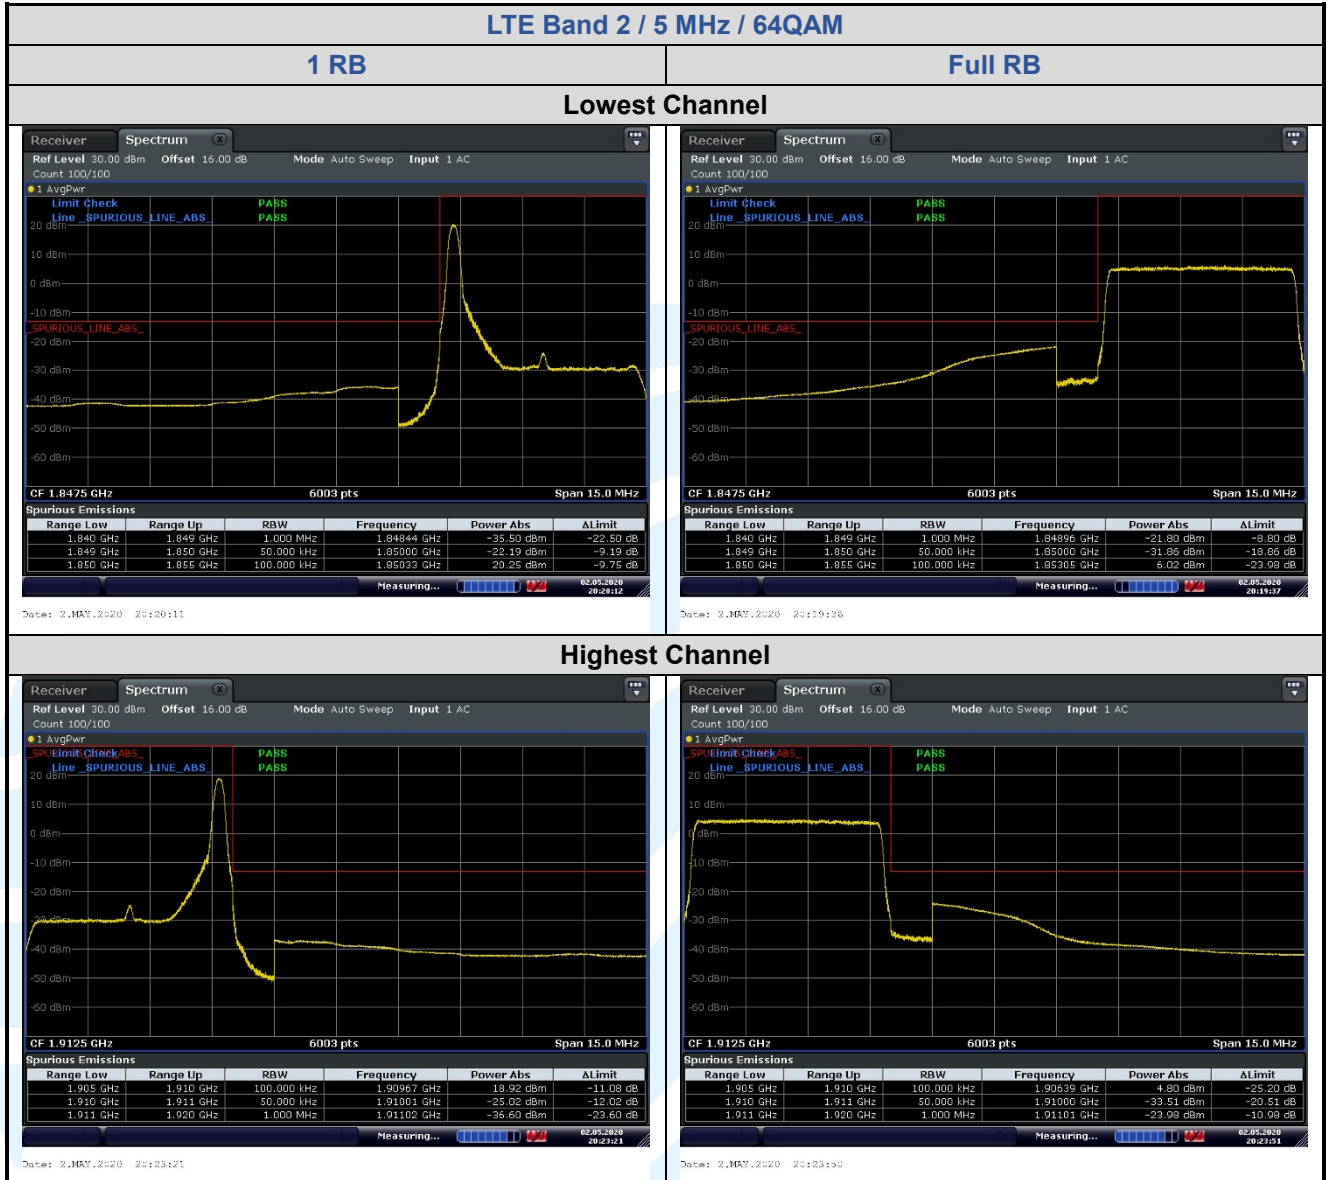

Tel: +86-755-28230888

Fax: +86-755-28230886

E-mail: info@uttlab.com

<http://www.uttlab.com>

UTTR-RF-FCC4G-V1.0

**Shenzhen UnionTrust Quality and Technology Co., Ltd.**

Address: 16/F, Block A, Building 6, Baoneng Science and Technology Park, Qingxiang Road No.1, Longhua New District, Shenzhen, China