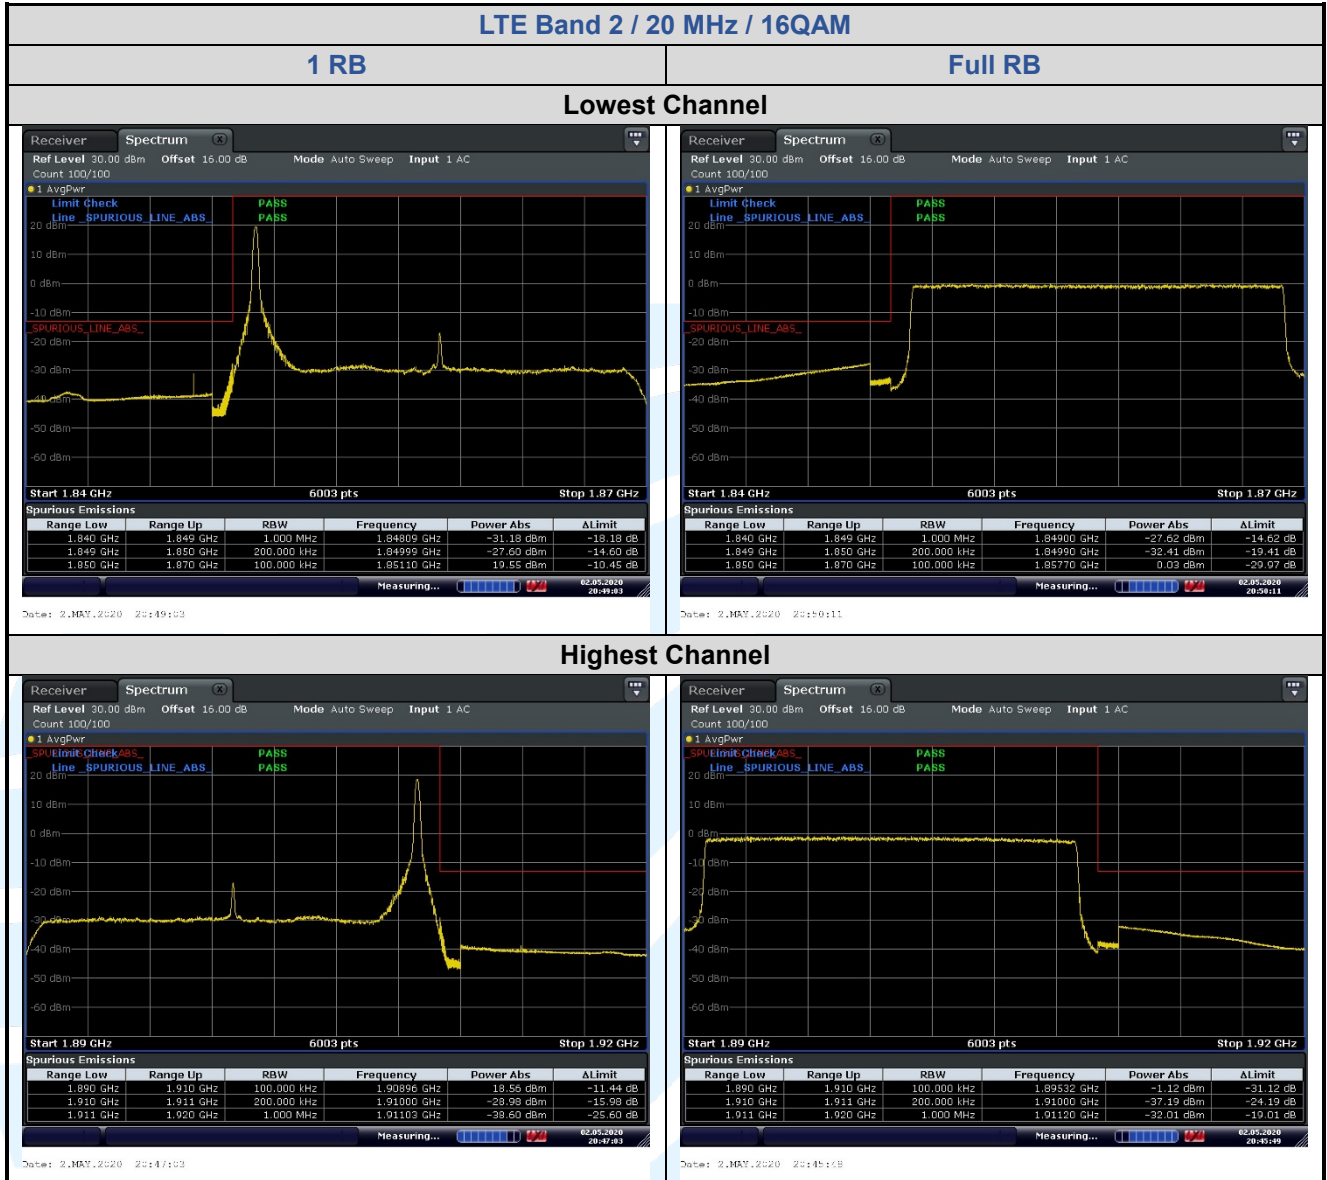

Shenzhen UnionTrust Quality and Technology Co., Ltd.

Address: 16/F, Block A, Building 6, Baoneng Science and Technology Park, Qingxiang Road No.1, Longhua New District, Shenzhen, China

Tel: +86-755-28230888

Fax: +86-755-28230886

E-mail: info@uttlab.com

<http://www.uttlab.com>

UTTR-RF-FCC4G-V1.0