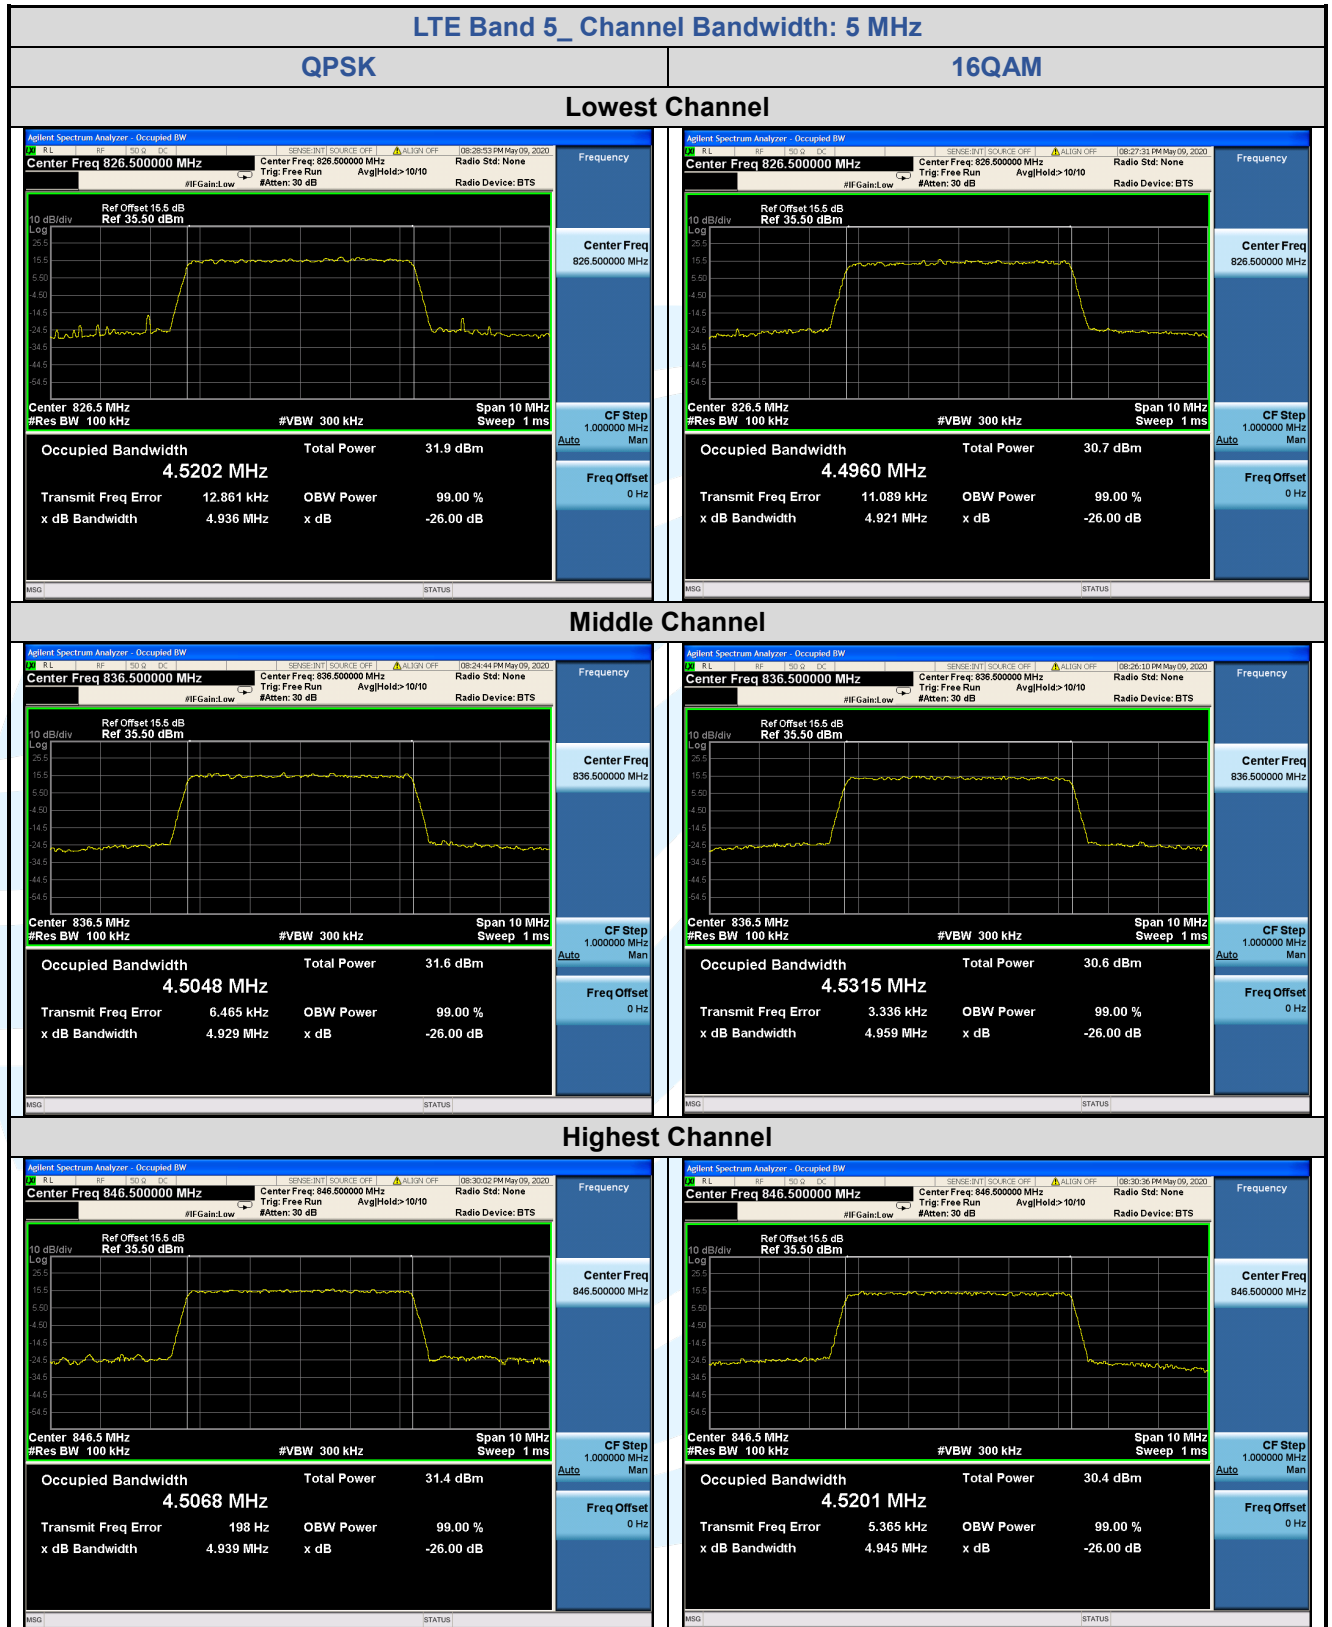

Shenzhen UnionTrust Quality and Technology Co., Ltd.

Address: 16/F, Block A, Building 6, Baoneng Science and Technology Park, Qingxiang Road No.1, Longhua New District, Shenzhen, China

Tel: +86-755-28230888

Fax: +86-755-28230886

E-mail: info@uttlab.com

<http://www.uttlab.com>

UTTR-RF-FCC4G-V1.0