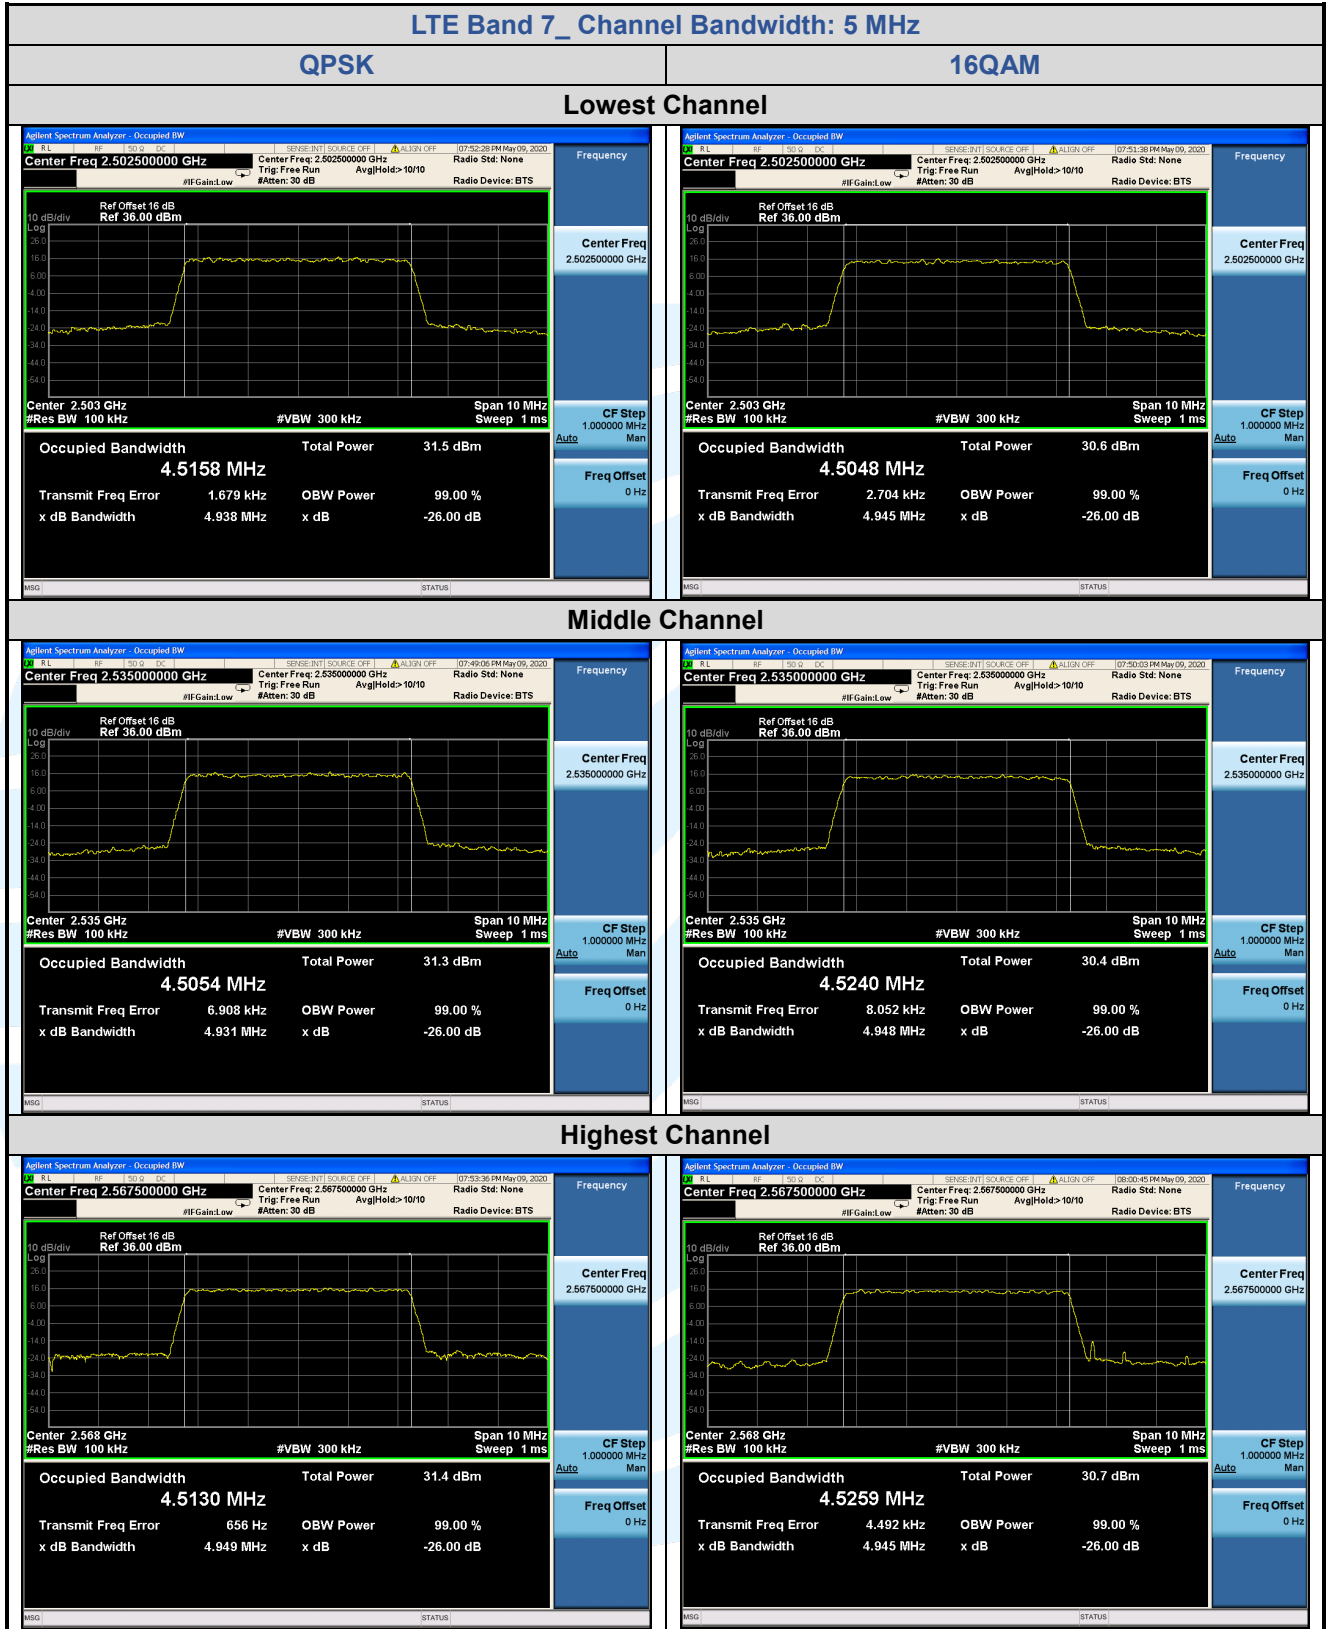

Tel: +86-755-28230888

Fax: +86-755-28230886

E-mail: info@uttlab.com

<http://www.uttlab.com>

UTTR-RF-FCC4G-V1.0

5.5.4 LTE Band 7

LTE Band 7								
Channel	RB Configuration		26 dB BW (MHz)			99% BW (MHz)		
	Size	Offset	QPSK	16QAM	64QAM	QPSK	16QAM	64QAM
Channel Bandwidth: 5 MHz								
Lowest	25	0	4.938	4.945	4.932	4.5158	4.5048	4.5036
Middle	25	0	4.931	4.948	4.941	4.5054	4.5240	4.5272
Highest	25	0	4.949	4.945	4.938	4.5130	4.5259	4.5285
Channel Bandwidth: 10 MHz								
Lowest	50	0	9.784	9.805	9.815	8.9930	8.9849	8.9905
Middle	50	0	9.829	9.755	9.725	9.0044	8.9913	8.9888
Highest	50	0	9.731	9.772	9.704	8.9706	8.9854	8.9923
Channel Bandwidth: 15 MHz								
Lowest	75	0	14.67	14.63	14.64	13.480	13.491	13.475
Middle	75	0	14.56	19.08	20.07	13.436	13.517	13.486
Highest	75	0	14.60	14.59	14.53	13.463	13.470	13.464
Channel Bandwidth: 20 MHz								
Lowest	100	0	19.48	19.39	19.38	17.994	17.969	17.980
Middle	100	0	19.36	27.72	19.28	17.909	17.975	17.912
Highest	100	0	19.38	19.46	19.39	17.970	18.012	18.005