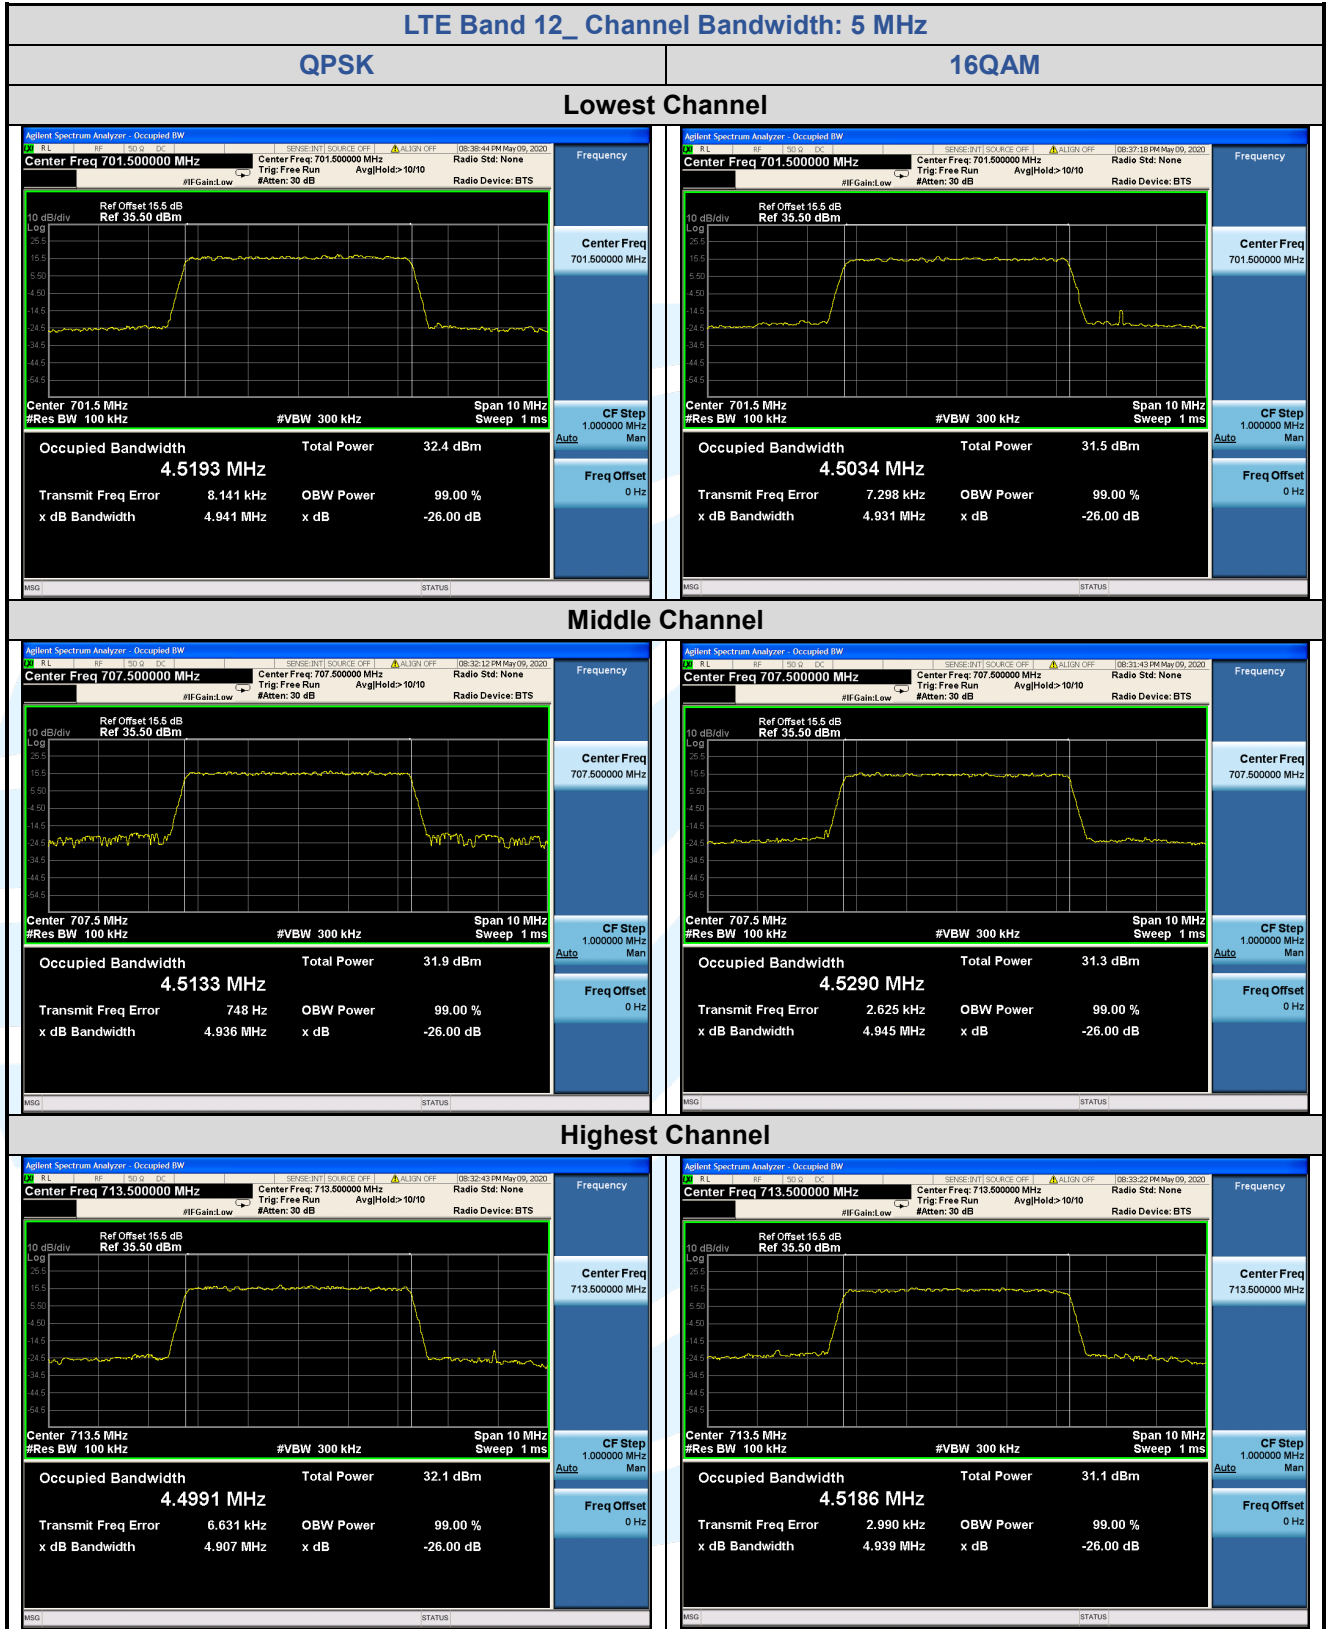

Shenzhen UnionTrust Quality and Technology Co., Ltd.

Address: 16/F, Block A, Building 6, Baoneng Science and Technology Park, Qingxiang Road No.1, Longhua New District, Shenzhen, China

Tel: +86-755-28230888

Fax: +86-755-28230886

E-mail: info@uttlab.com

<http://www.uttlab.com>

UTTR-RF-FCC4G-V1.0