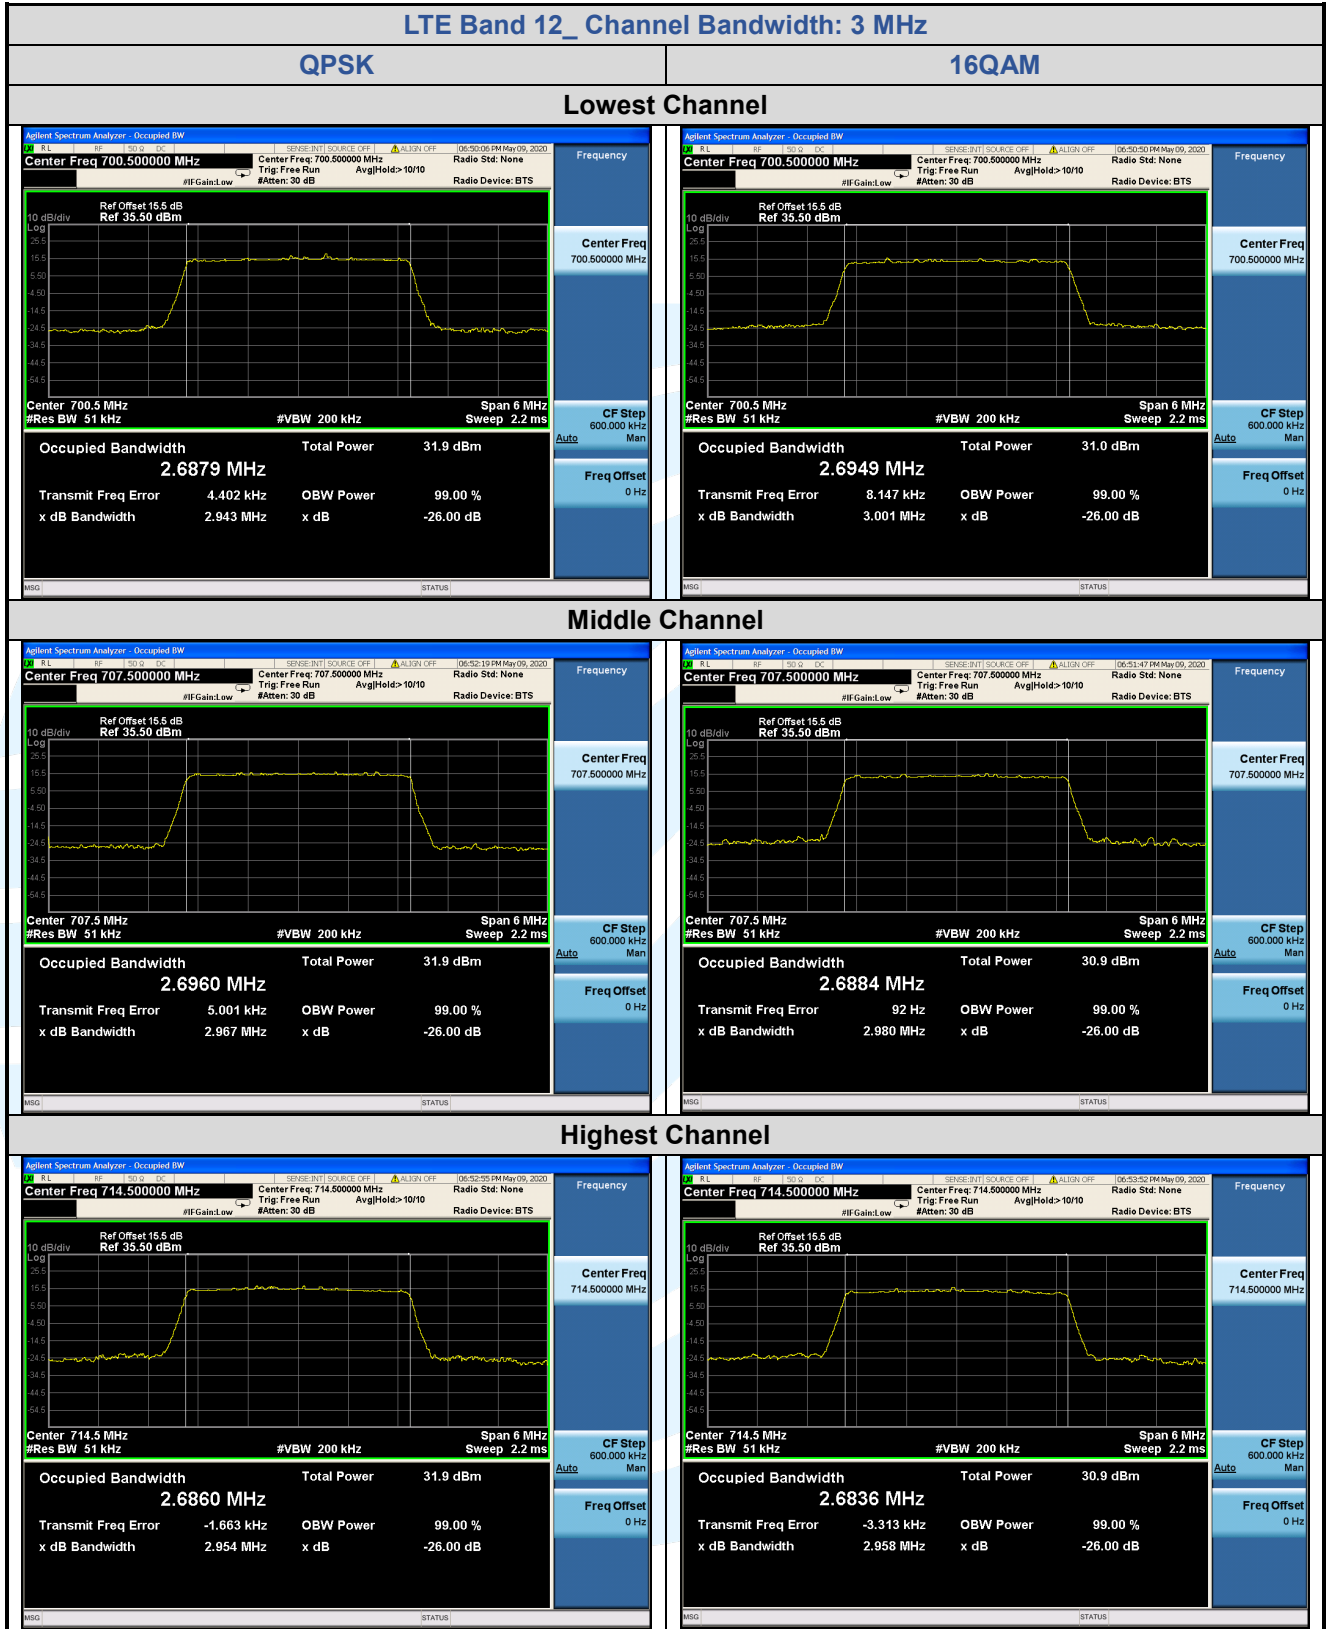

Shenzhen UnionTrust Quality and Technology Co., Ltd.

Address: 16/F, Block A, Building 6, Baoneng Science and Technology Park, Qingxiang Road No.1, Longhua New District, Shenzhen, China

Tel: +86-755-28230888

Fax: +86-755-28230886

E-mail: info@uttlab.com

<http://www.uttlab.com>

UTTR-RF-FCC4G-V1.0