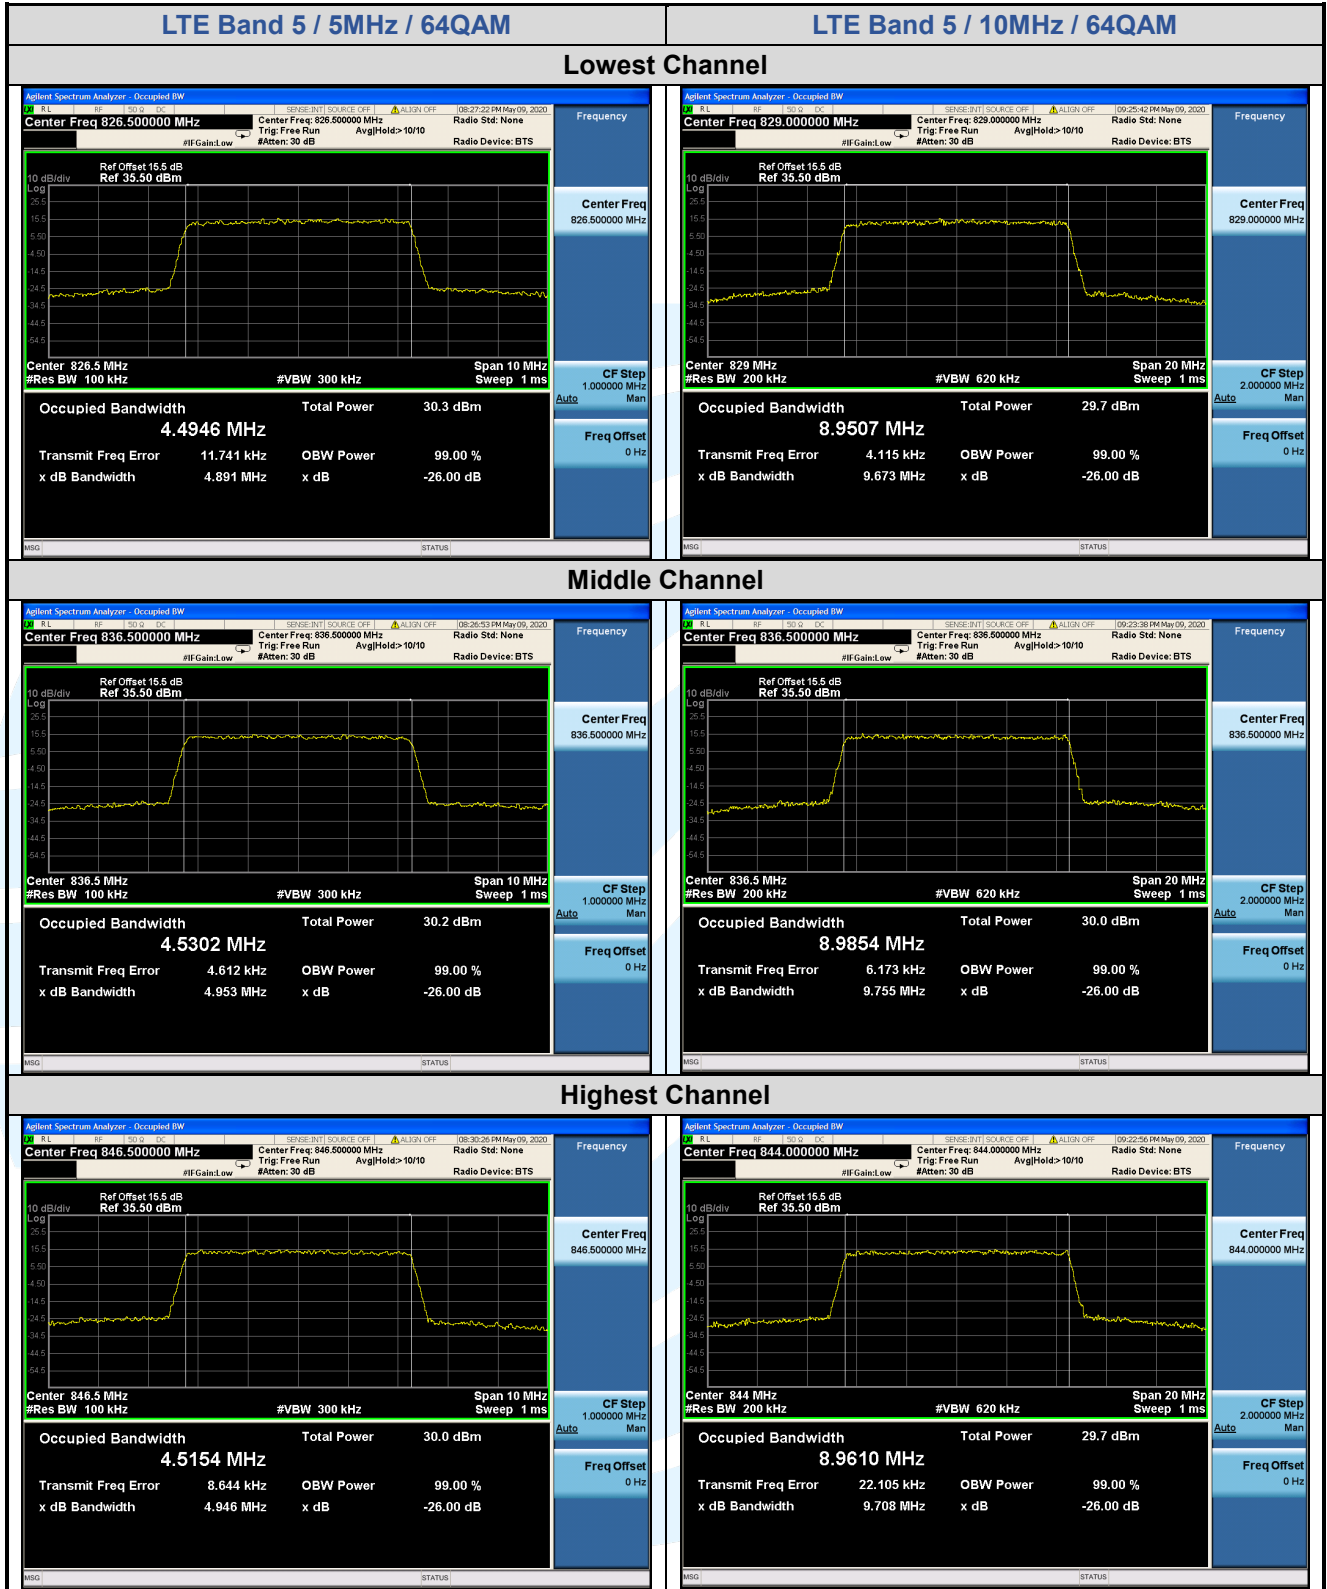

Shenzhen UnionTrust Quality and Technology Co., Ltd.

Address: 16/F, Block A, Building 6, Baoneng Science and Technology Park, Qingxiang Road No.1, Longhua New District, Shenzhen, China

Tel: +86-755-28230888

Fax: +86-755-28230886

E-mail: info@uttlab.com

<http://www.uttlab.com>

UTTR-RF-FCC4G-V1.0