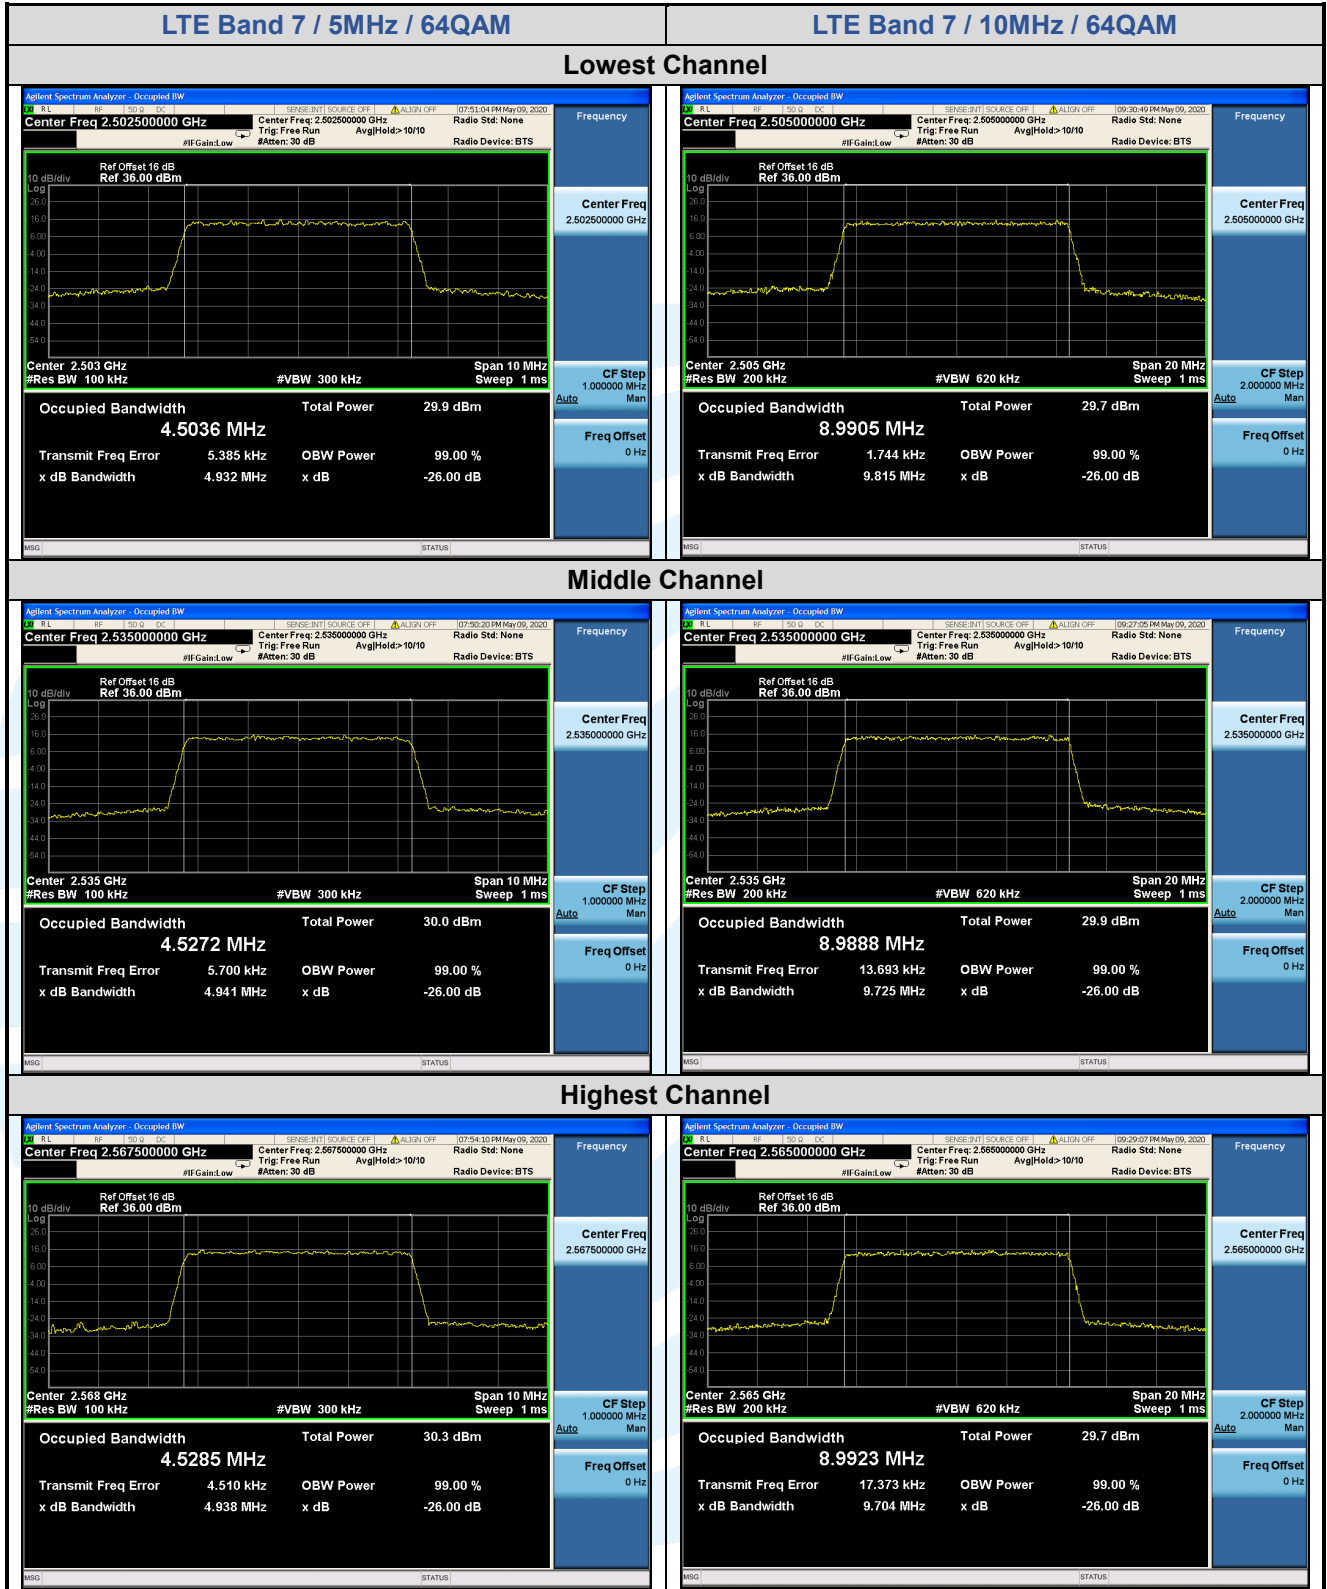

Shenzhen UnionTrust Quality and Technology Co., Ltd.

Address: 16/F, Block A, Building 6, Baoneng Science and Technology Park, Qingxiang Road No.1, Longhua New District, Shenzhen, China

Tel: +86-755-28230888

Fax: +86-755-28230886

E-mail: info@uttlab.com

<http://www.uttlab.com>

UTTR-RF-FCC4G-V1.0