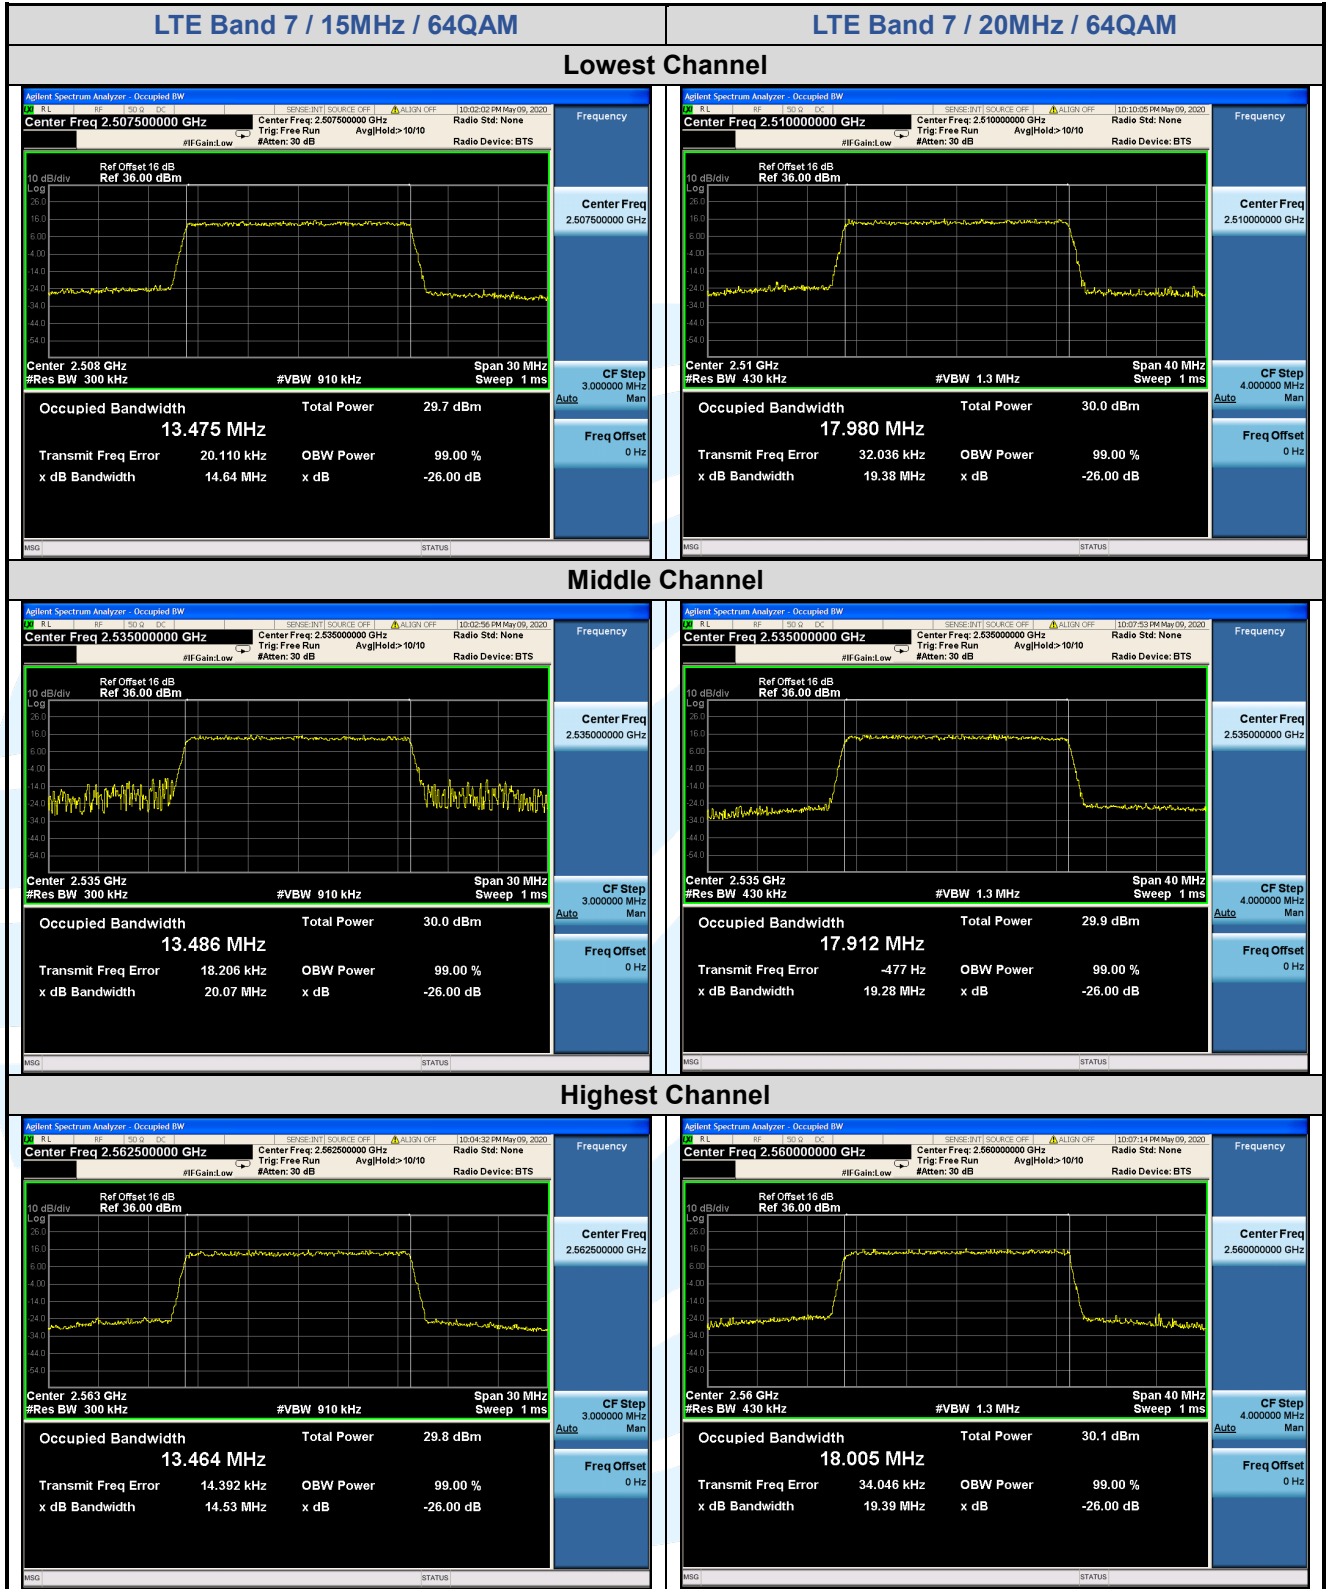

Shenzhen UnionTrust Quality and Technology Co., Ltd.

Address: 16/F, Block A, Building 6, Baoneng Science and Technology Park, Qingxiang Road No.1, Longhua New District, Shenzhen, China

Tel: +86-755-28230888

Fax: +86-755-28230886

E-mail: info@uttlab.com

<http://www.uttlab.com>

UTTR-RF-FCC4G-V1.0