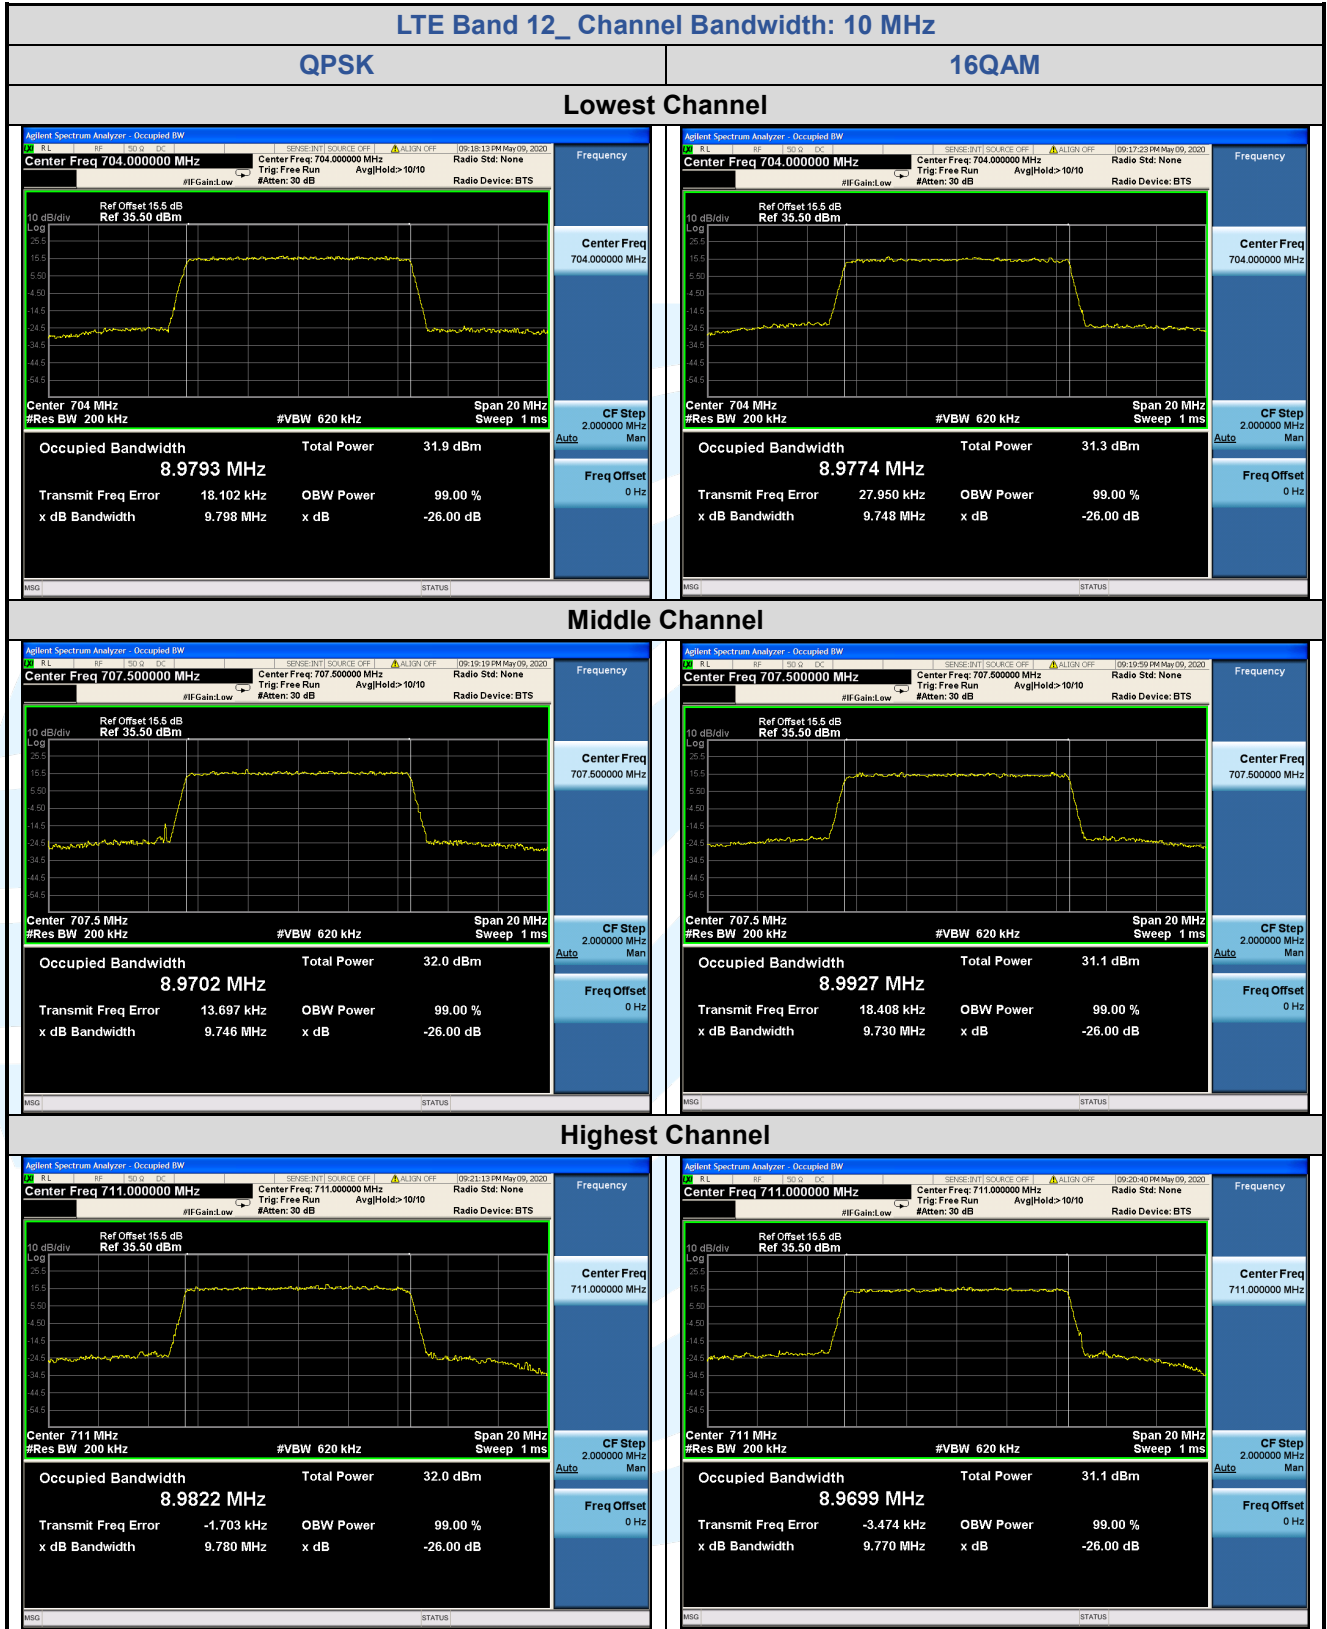

Shenzhen UnionTrust Quality and Technology Co., Ltd.

Address: 16/F, Block A, Building 6, Baoneng Science and Technology Park, Qingxiang Road No.1, Longhua New District, Shenzhen, China

Tel: +86-755-28230888

Fax: +86-755-28230886

E-mail: info@uttlab.com

<http://www.uttlab.com>

UTTR-RF-FCC4G-V1.0