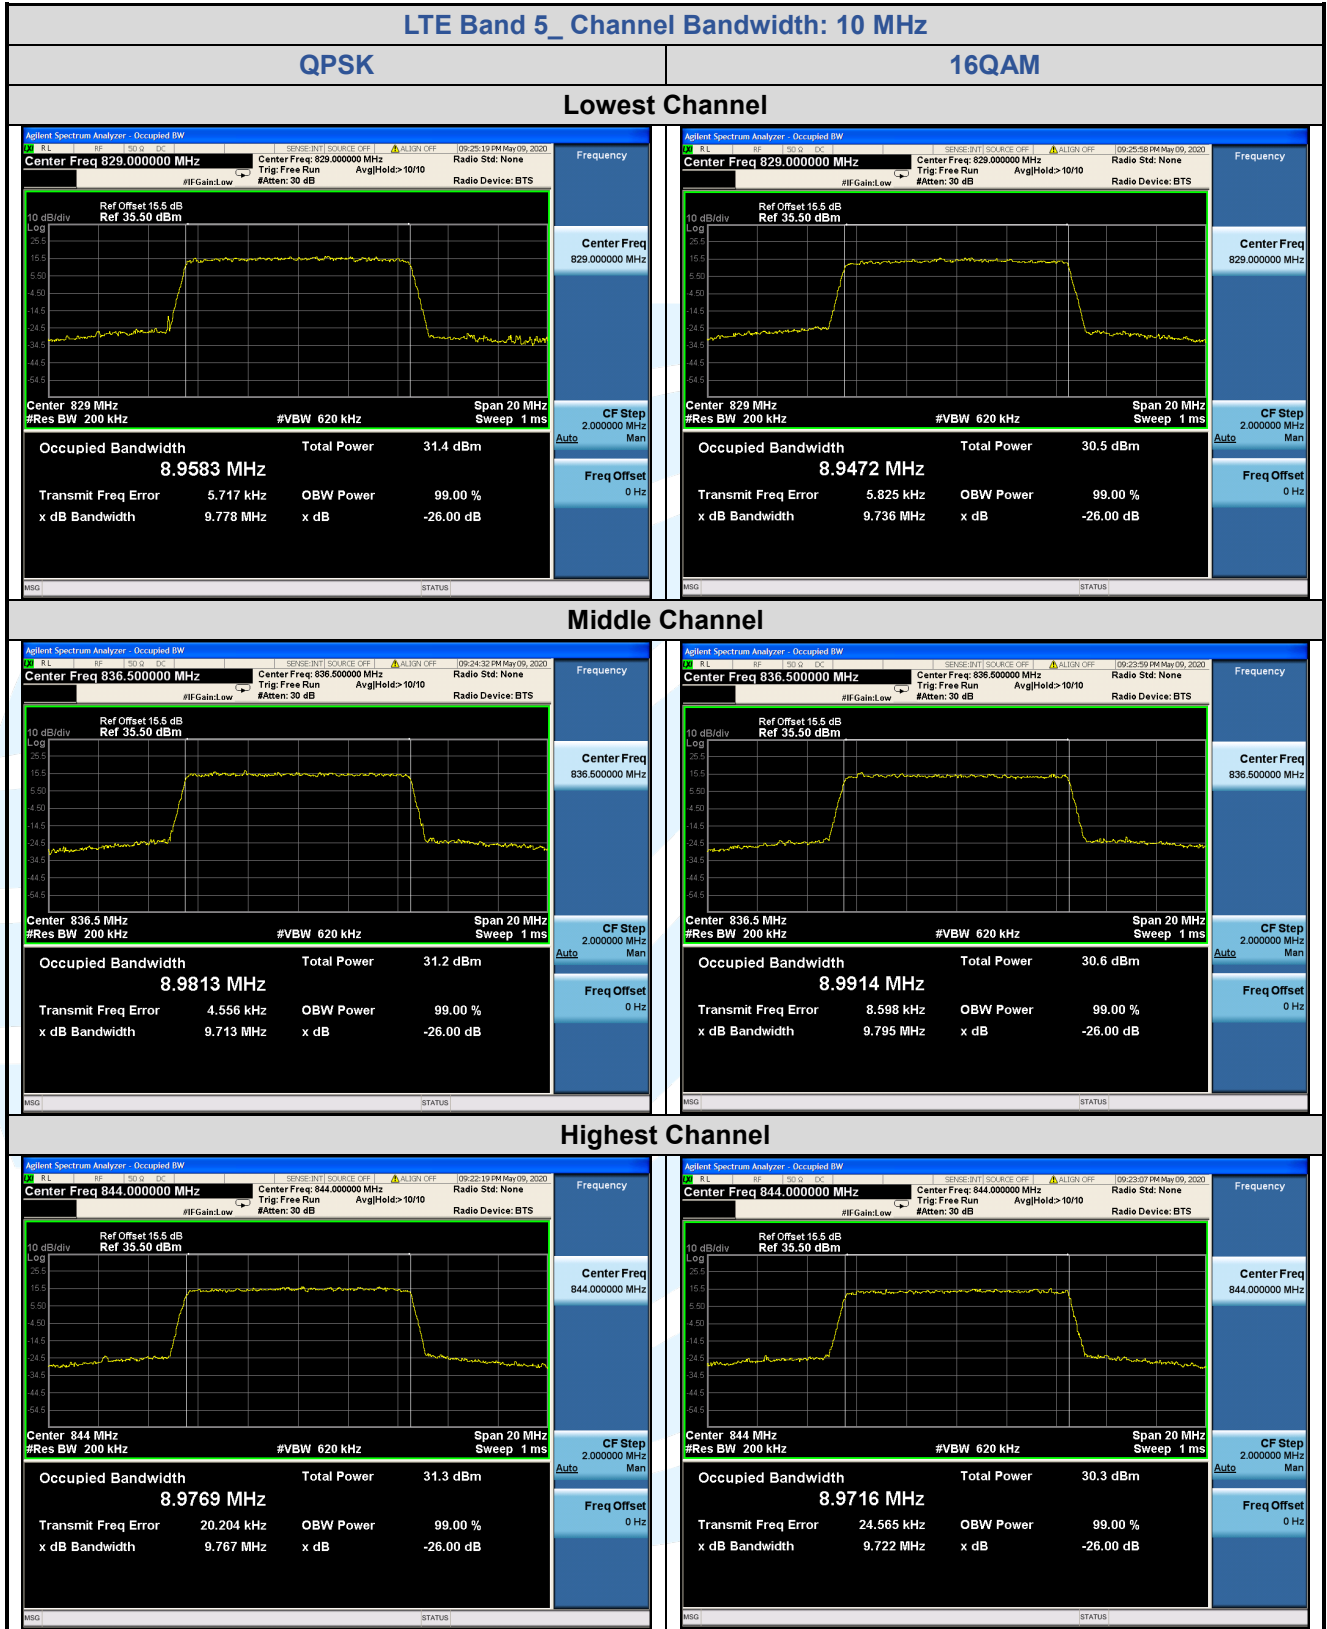

Shenzhen UnionTrust Quality and Technology Co., Ltd.

Address: 16/F, Block A, Building 6, Baoneng Science and Technology Park, Qingxiang Road No.1, Longhua New District, Shenzhen, China

Tel: +86-755-28230888

Fax: +86-755-28230886

E-mail: info@uttlab.com

<http://www.uttlab.com>

UTTR-RF-FCC4G-V1.0