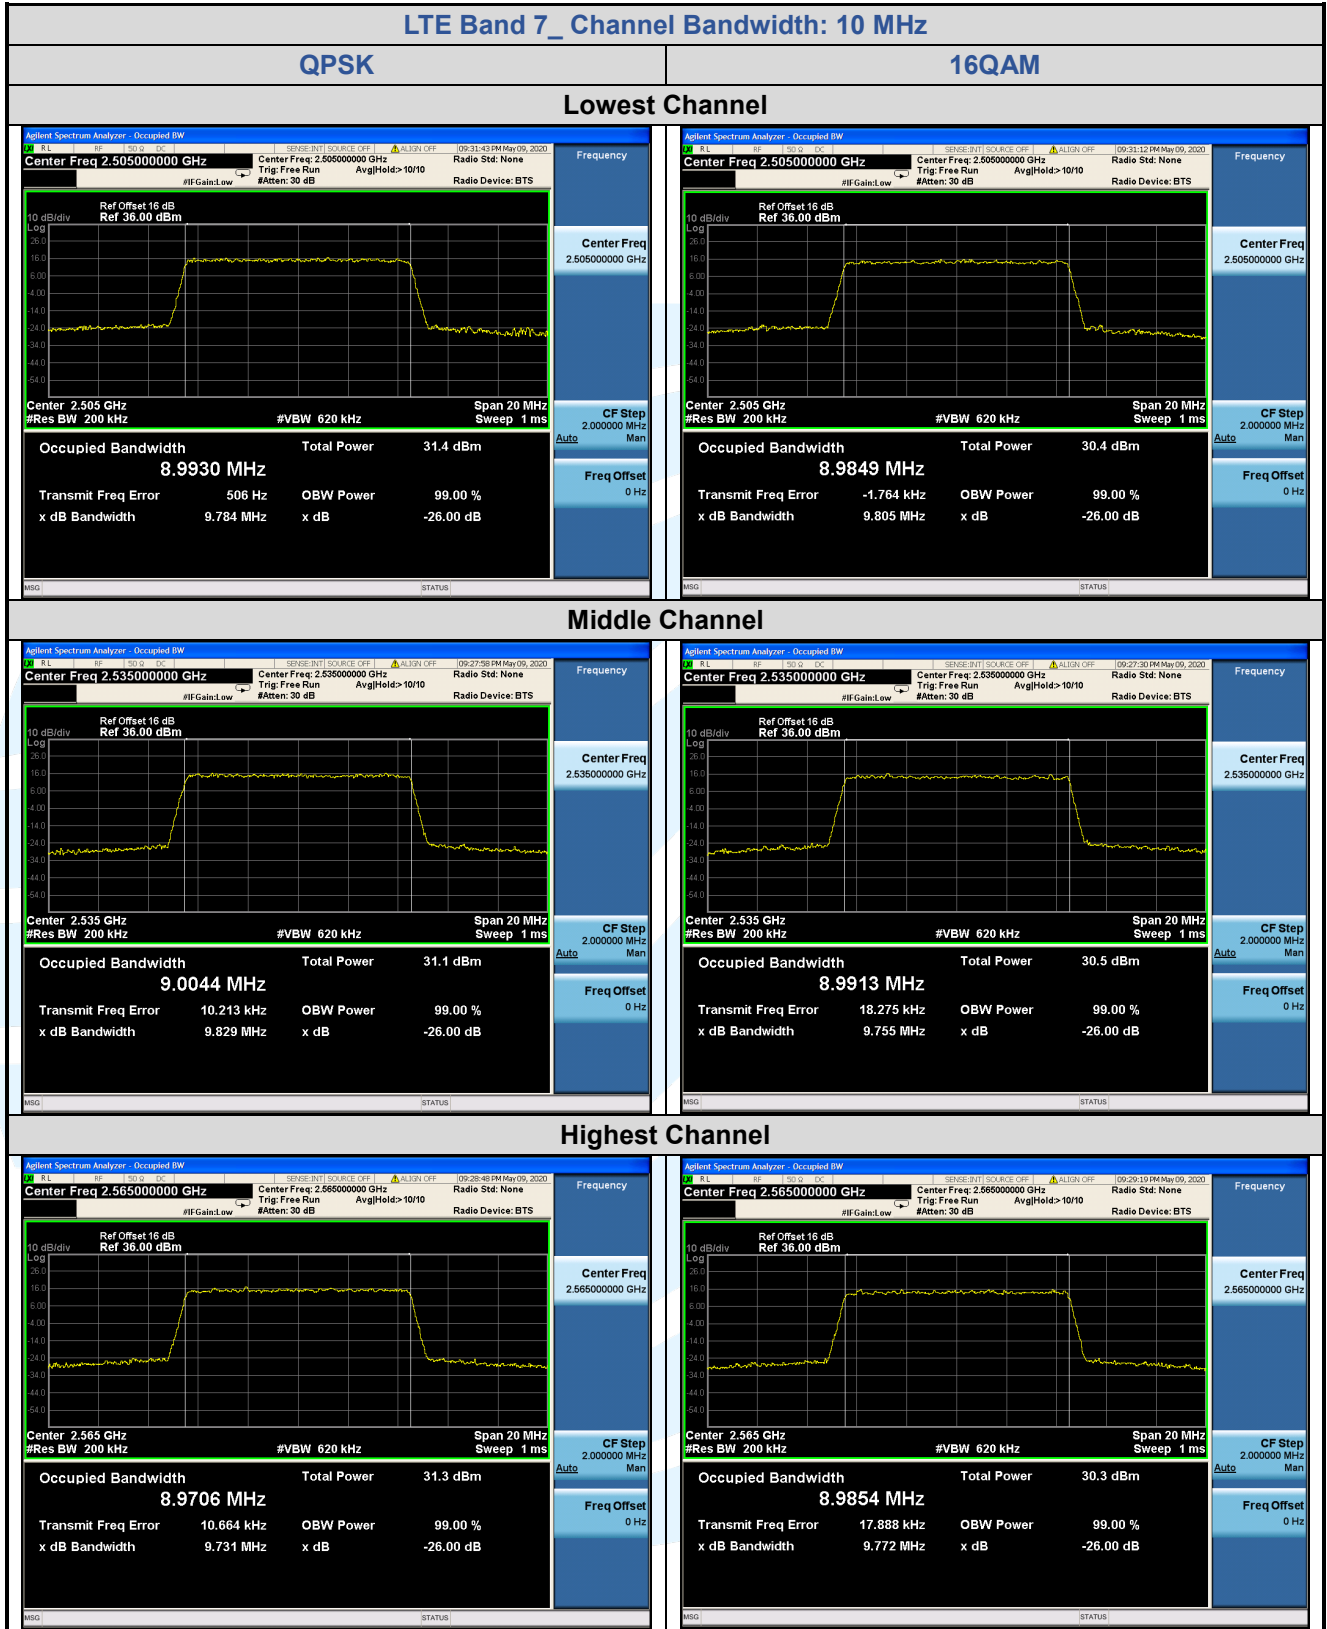

Shenzhen UnionTrust Quality and Technology Co., Ltd.

Address: 16/F, Block A, Building 6, Baoneng Science and Technology Park, Qingxiang Road No.1, Longhua New District, Shenzhen, China

Tel: +86-755-28230888

Fax: +86-755-28230886

E-mail: info@uttlab.com

<http://www.uttlab.com>

UTTR-RF-FCC4G-V1.0