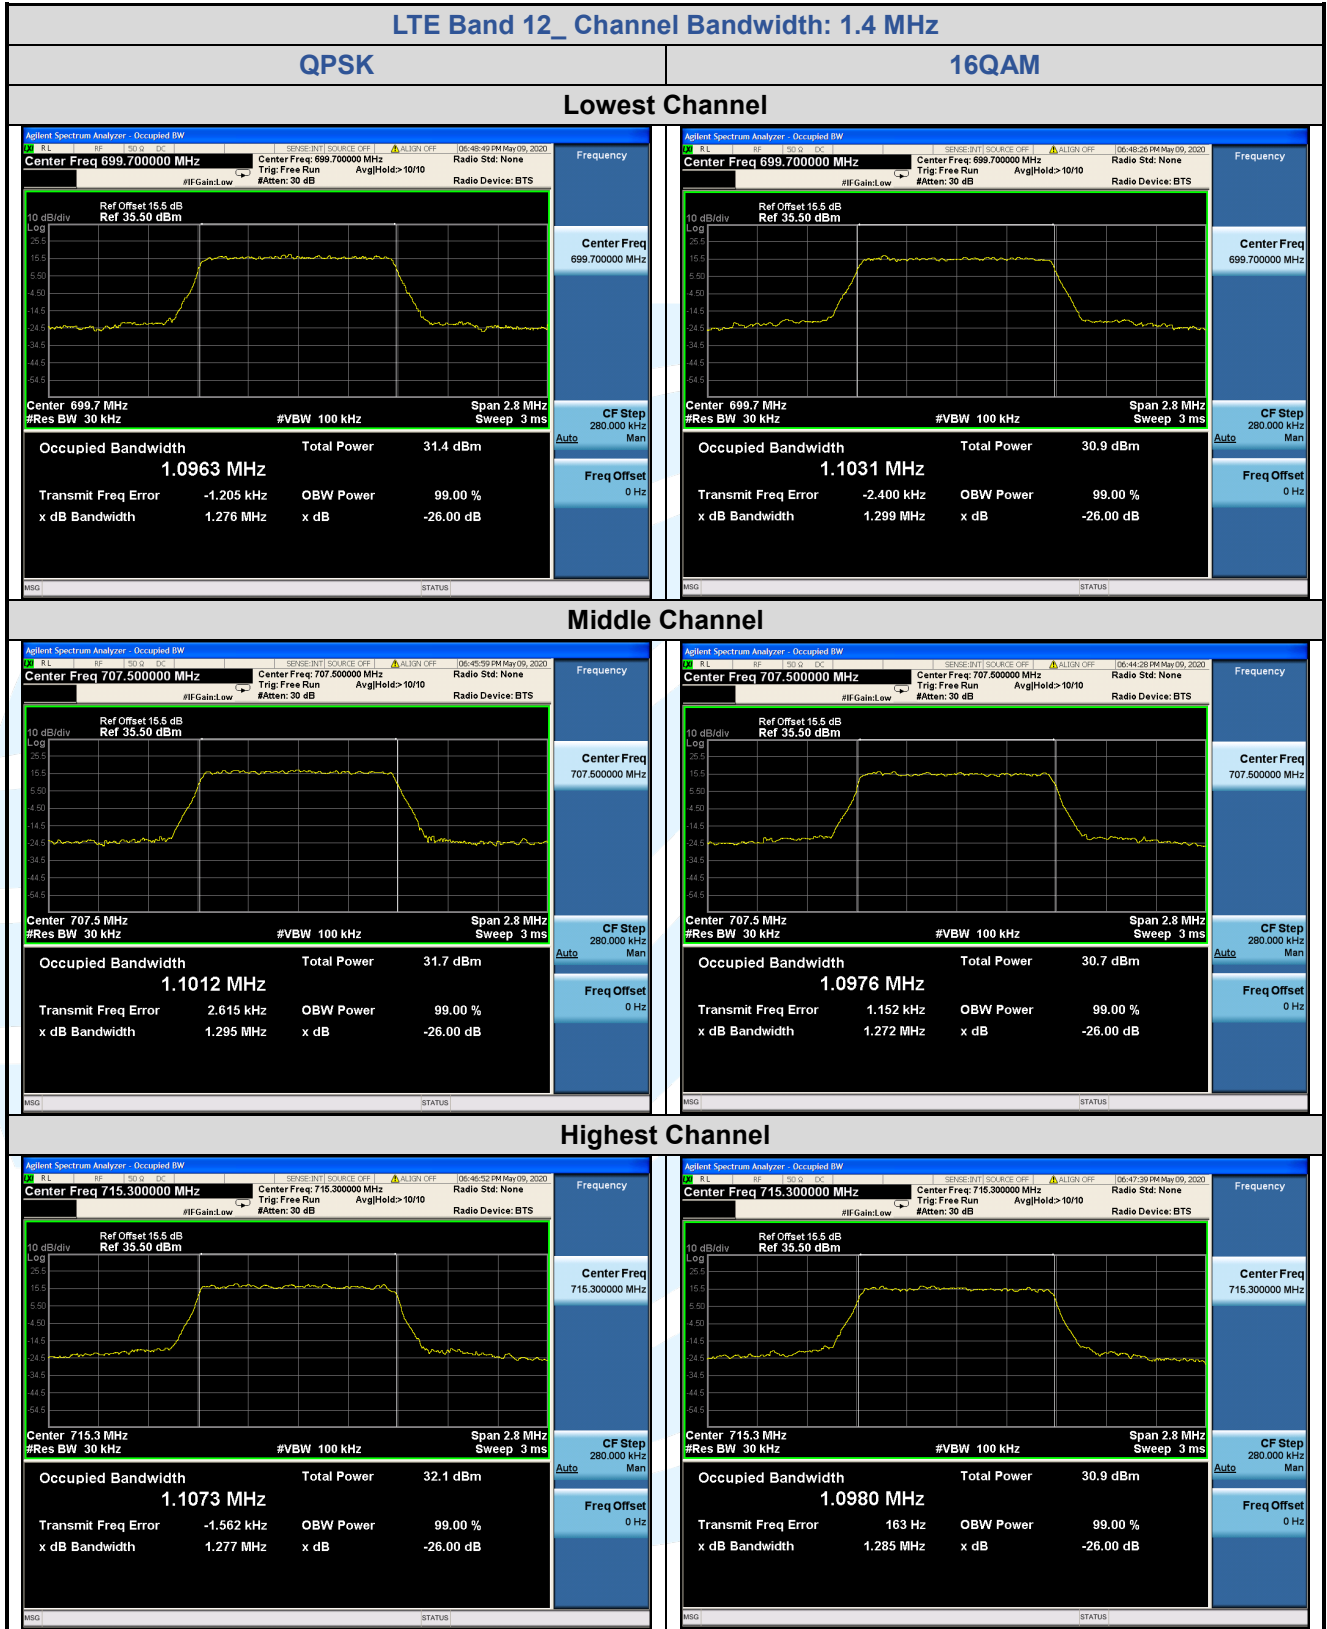

Tel: +86-755-28230888

Fax: +86-755-28230886

E-mail: info@uttlab.com

<http://www.uttlab.com>

UTTR-RF-FCC4G-V1.0

5.5.5 LTE Band 12

LTE Band 12								
Channel	RB Configuration		26 dB BW (MHz)			99% BW (MHz)		
	Size	Offset	QPSK	16QAM	64QAM	QPSK	16QAM	64QAM
Channel Bandwidth: 1.4 MHz								
Lowest	6	0	1.276	1.299	1.294	1.0963	1.1031	1.1038
Middle	6	0	1.295	1.272	1.268	1.1012	1.0976	1.0915
Highest	6	0	1.277	1.285	1.285	1.1073	1.0980	1.0974
Channel Bandwidth: 3 MHz								
Lowest	15	0	2.943	3.001	2.974	2.6879	2.6949	2.6880
Middle	15	0	2.967	2.980	2.974	2.6960	2.6884	2.6846
Highest	15	0	2.954	2.958	2.955	2.6860	2.6836	2.6813
Channel Bandwidth: 5 MHz								
Lowest	25	0	4.941	4.931	4.913	4.5193	4.5034	4.5020
Middle	25	0	4.936	4.945	4.929	4.5133	4.5290	4.5205
Highest	25	0	4.907	4.939	4.937	4.4991	4.5186	4.5183
Channel Bandwidth: 10 MHz								
Lowest	50	0	9.798	9.748	9.722	8.9793	8.9774	8.9707
Middle	50	0	9.746	9.730	9.713	8.9702	8.9927	9.0046
Highest	50	0	9.780	9.770	9.727	8.9822	8.9699	8.9742