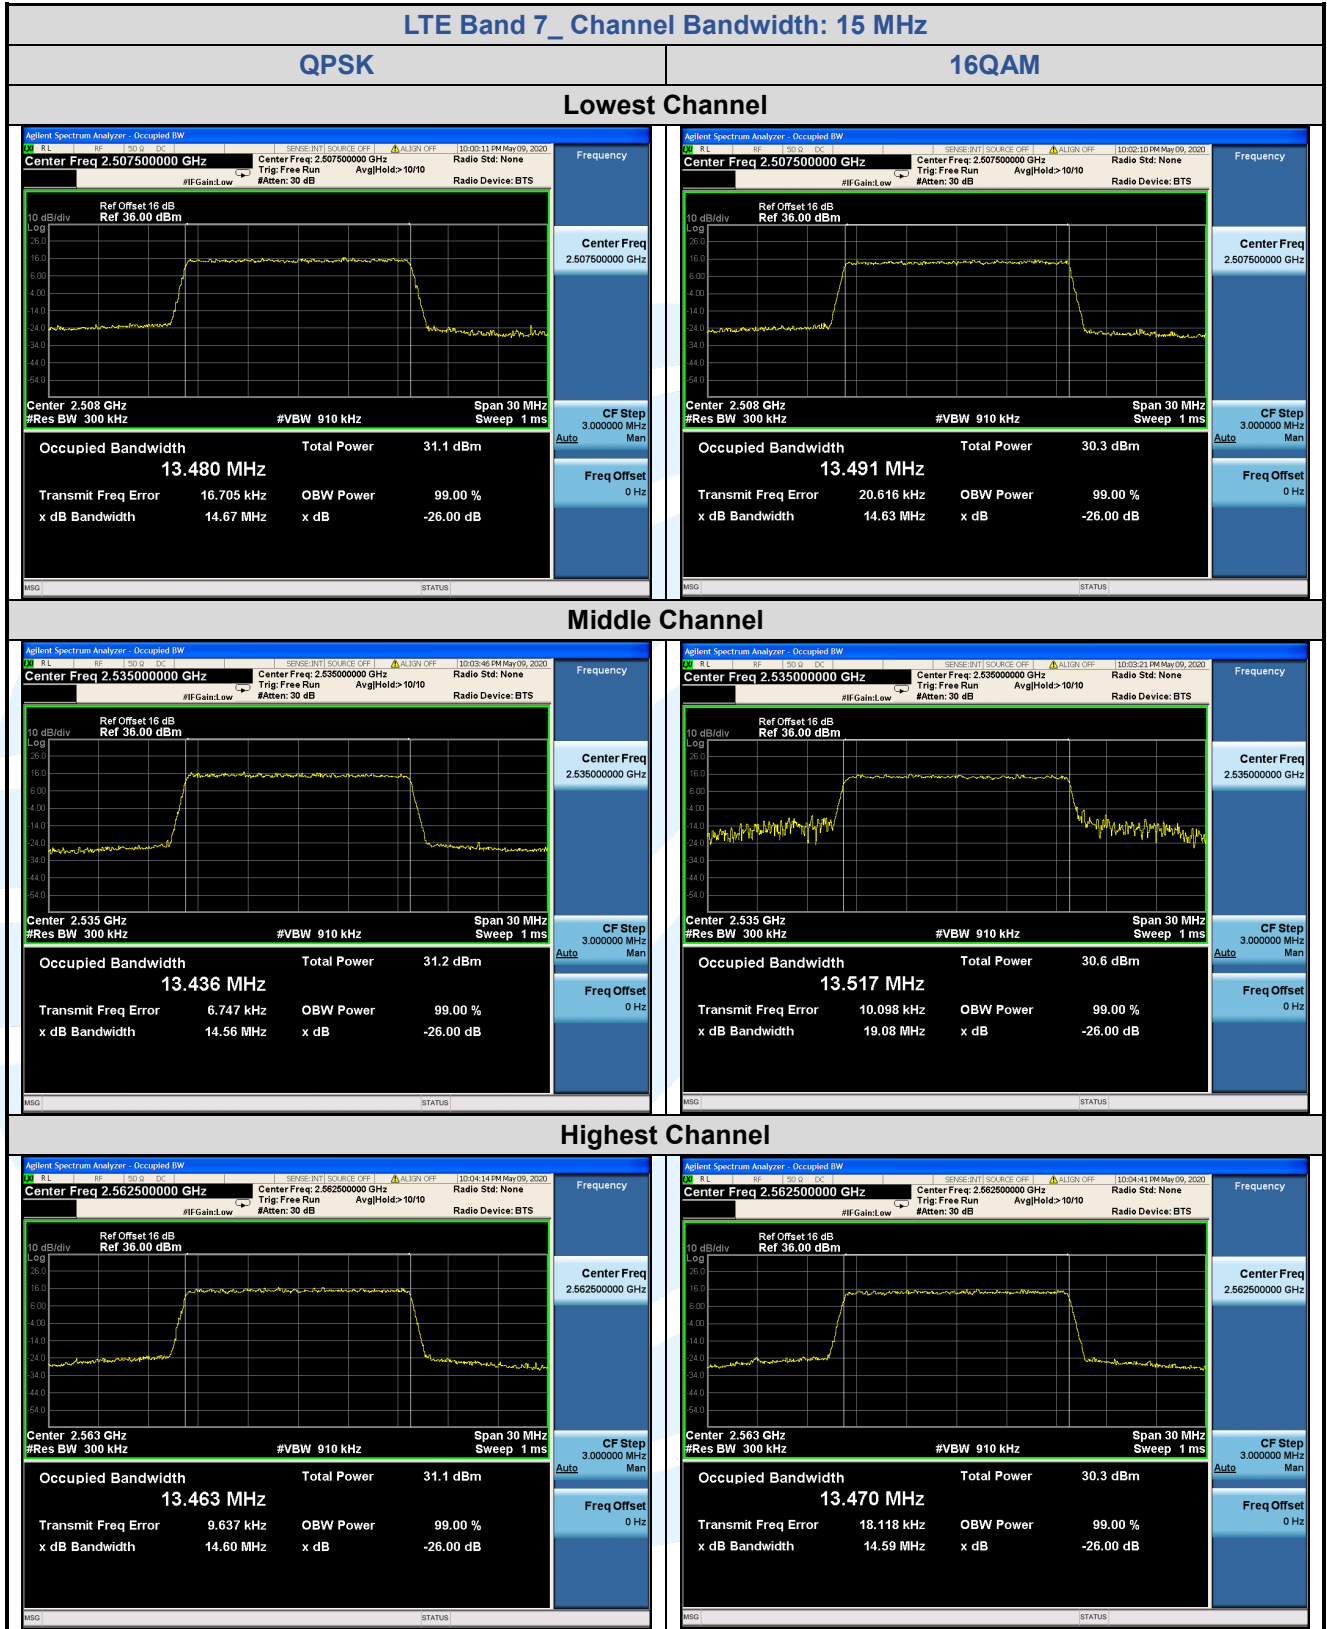

Shenzhen UnionTrust Quality and Technology Co., Ltd.

Address: 16/F, Block A, Building 6, Baoneng Science and Technology Park, Qingxiang Road No.1, Longhua New District, Shenzhen, China

Tel: +86-755-28230888

Fax: +86-755-28230886

E-mail: info@uttlab.com

<http://www.uttlab.com>

UTTR-RF-FCC4G-V1.0