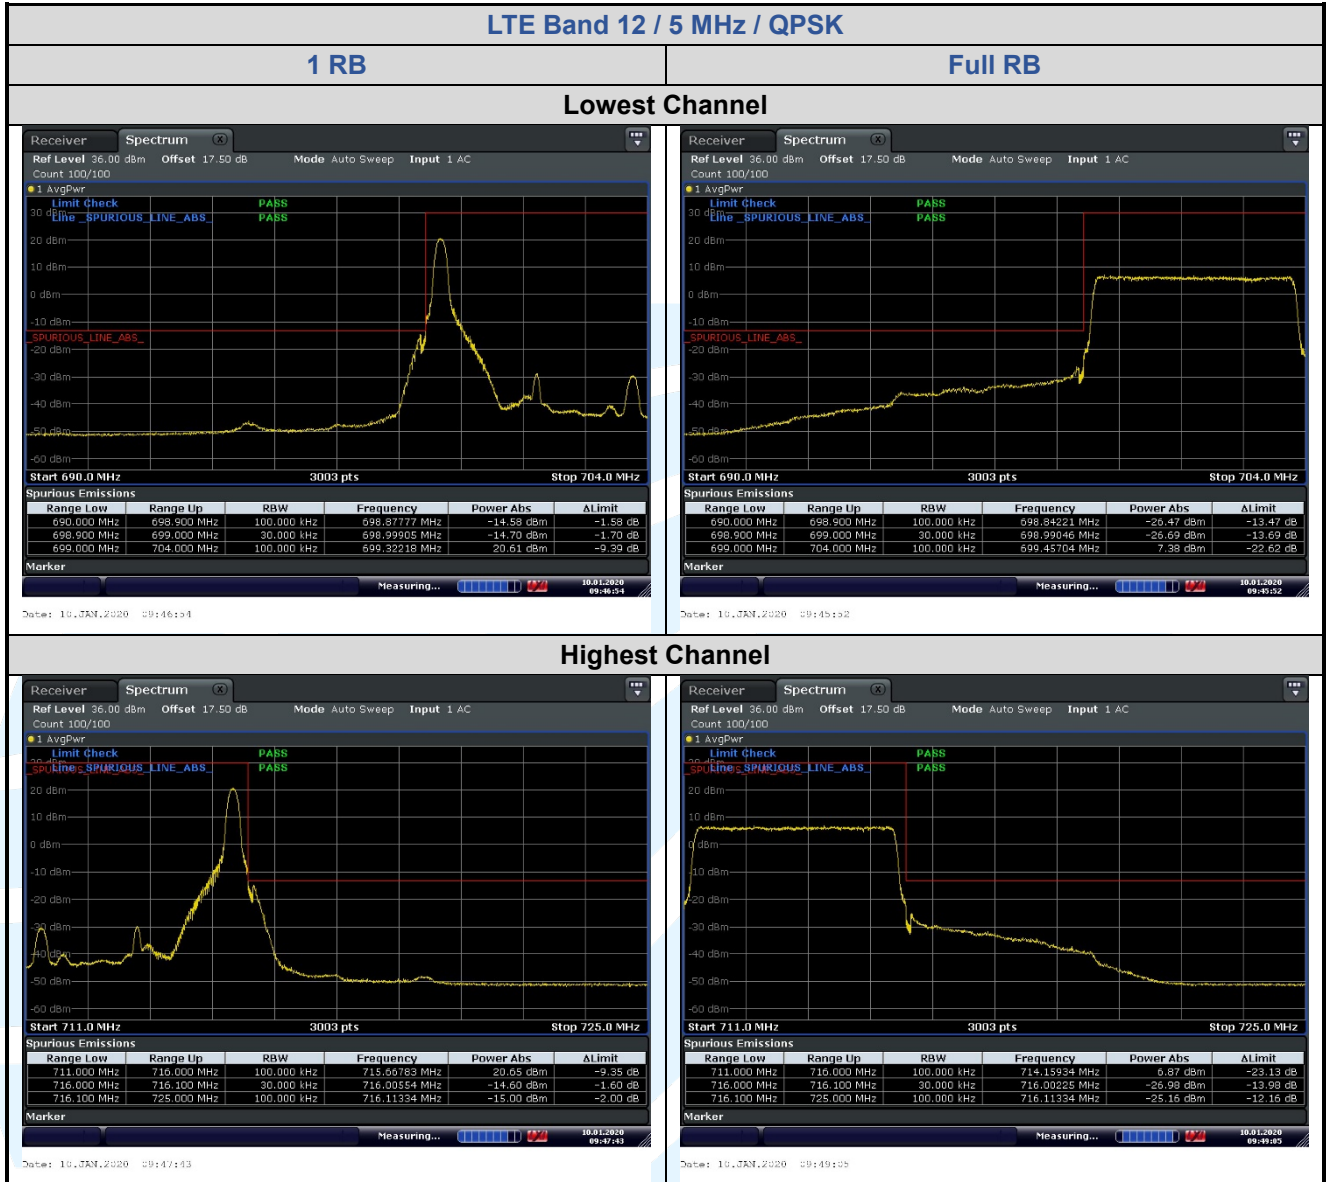

Shenzhen UnionTrust Quality and Technology Co., Ltd.

Address: 16/F, Block A, Building 6, Baoneng Science and Technology Park, Qingxiang Road No.1, Longhua New District, Shenzhen, China

Tel: +86-755-28230888

Fax: +86-755-28230886

E-mail: info@uttlab.com

<http://www.uttlab.com>

UTTR-RF-FCC4G-V1.0