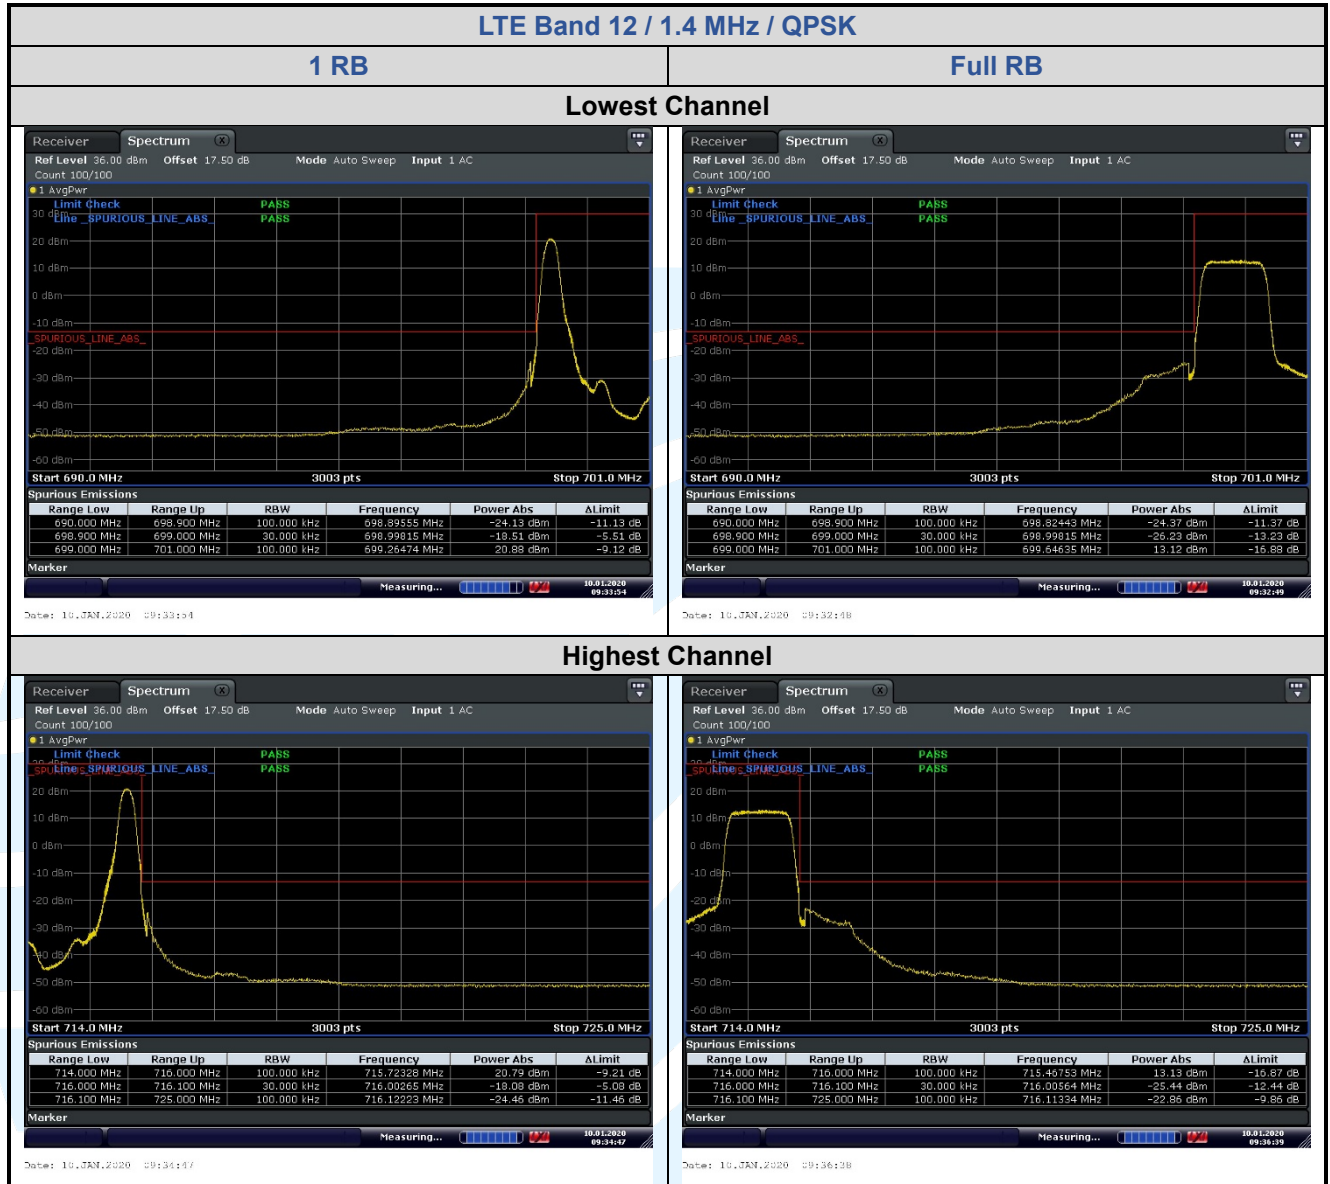

### 5.6.5 LTE Band 12

**Shenzhen UnionTrust Quality and Technology Co., Ltd.**

Address: 16/F, Block A, Building 6, Baoneng Science and Technology Park, Qingxiang Road No.1, Longhua New District, Shenzhen, China