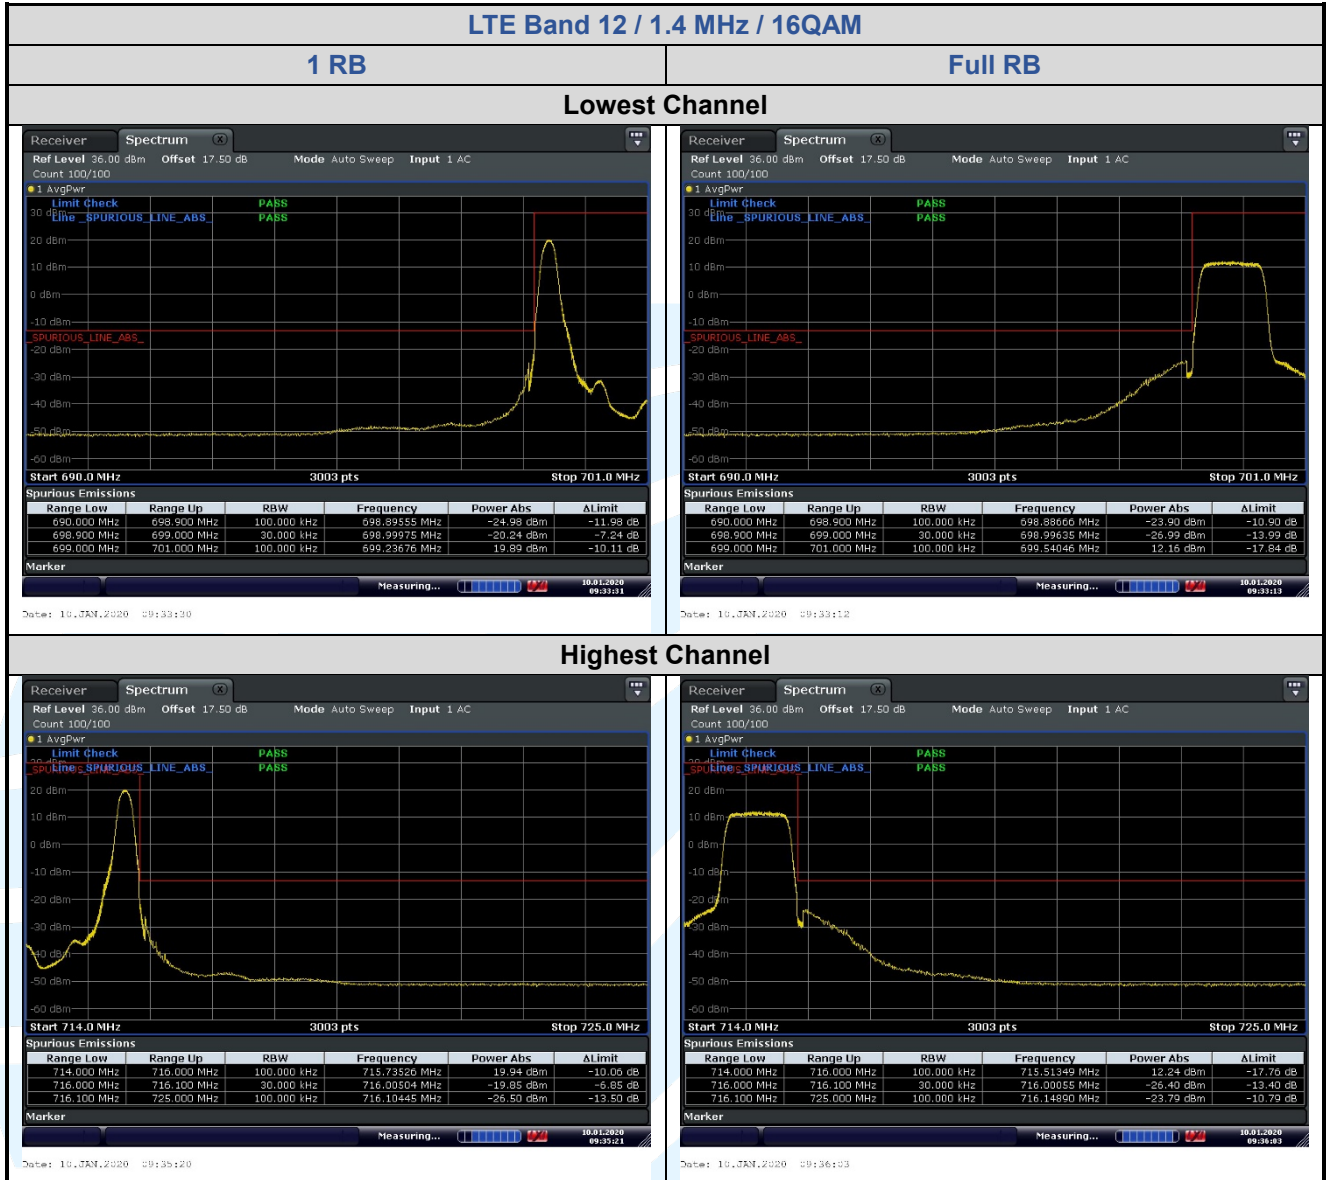

Shenzhen UnionTrust Quality and Technology Co., Ltd.

Address: 16/F, Block A, Building 6, Baoneng Science and Technology Park, Qingxiang Road No.1, Longhua New District, Shenzhen, China

Tel: +86-755-28230888

Fax: +86-755-28230886

E-mail: info@uttlab.com

<http://www.uttlab.com>

UTTR-RF-FCC4G-V1.0