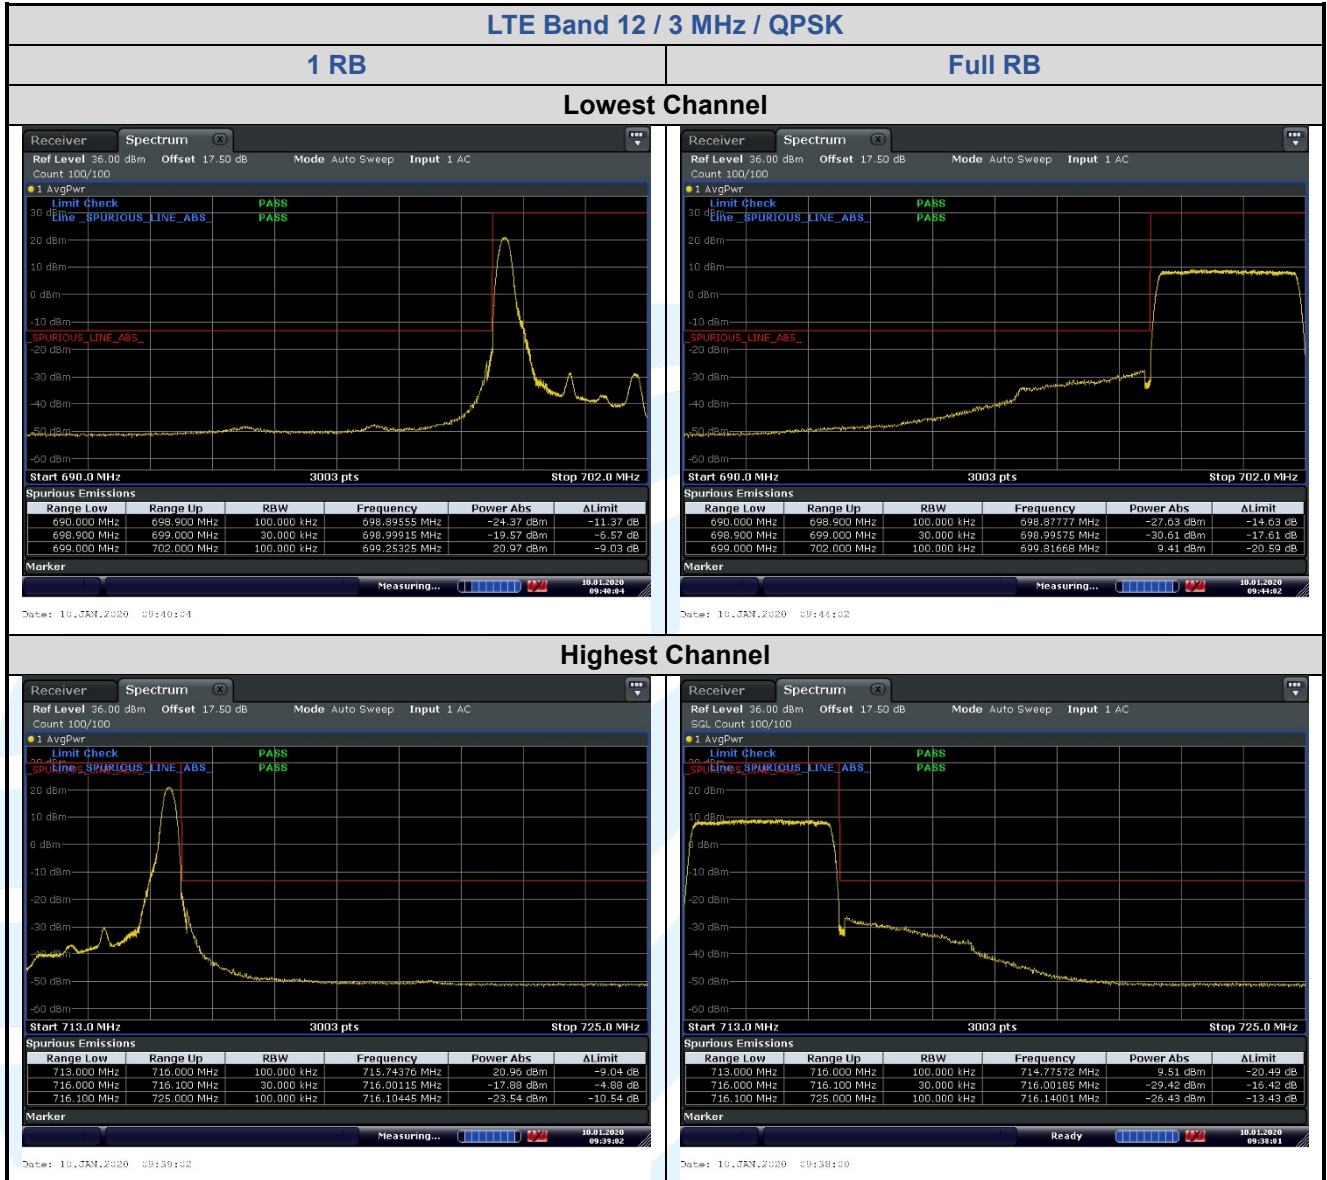

### 5.6.5 LTE Band 12

**Shenzhen UnionTrust Quality and Technology Co., Ltd.**

Address: 16/F, Block A, Building 6, Baoneng Science and Technology Park, Qingxiang Road No.1, Longhua New District, Shenzhen, China