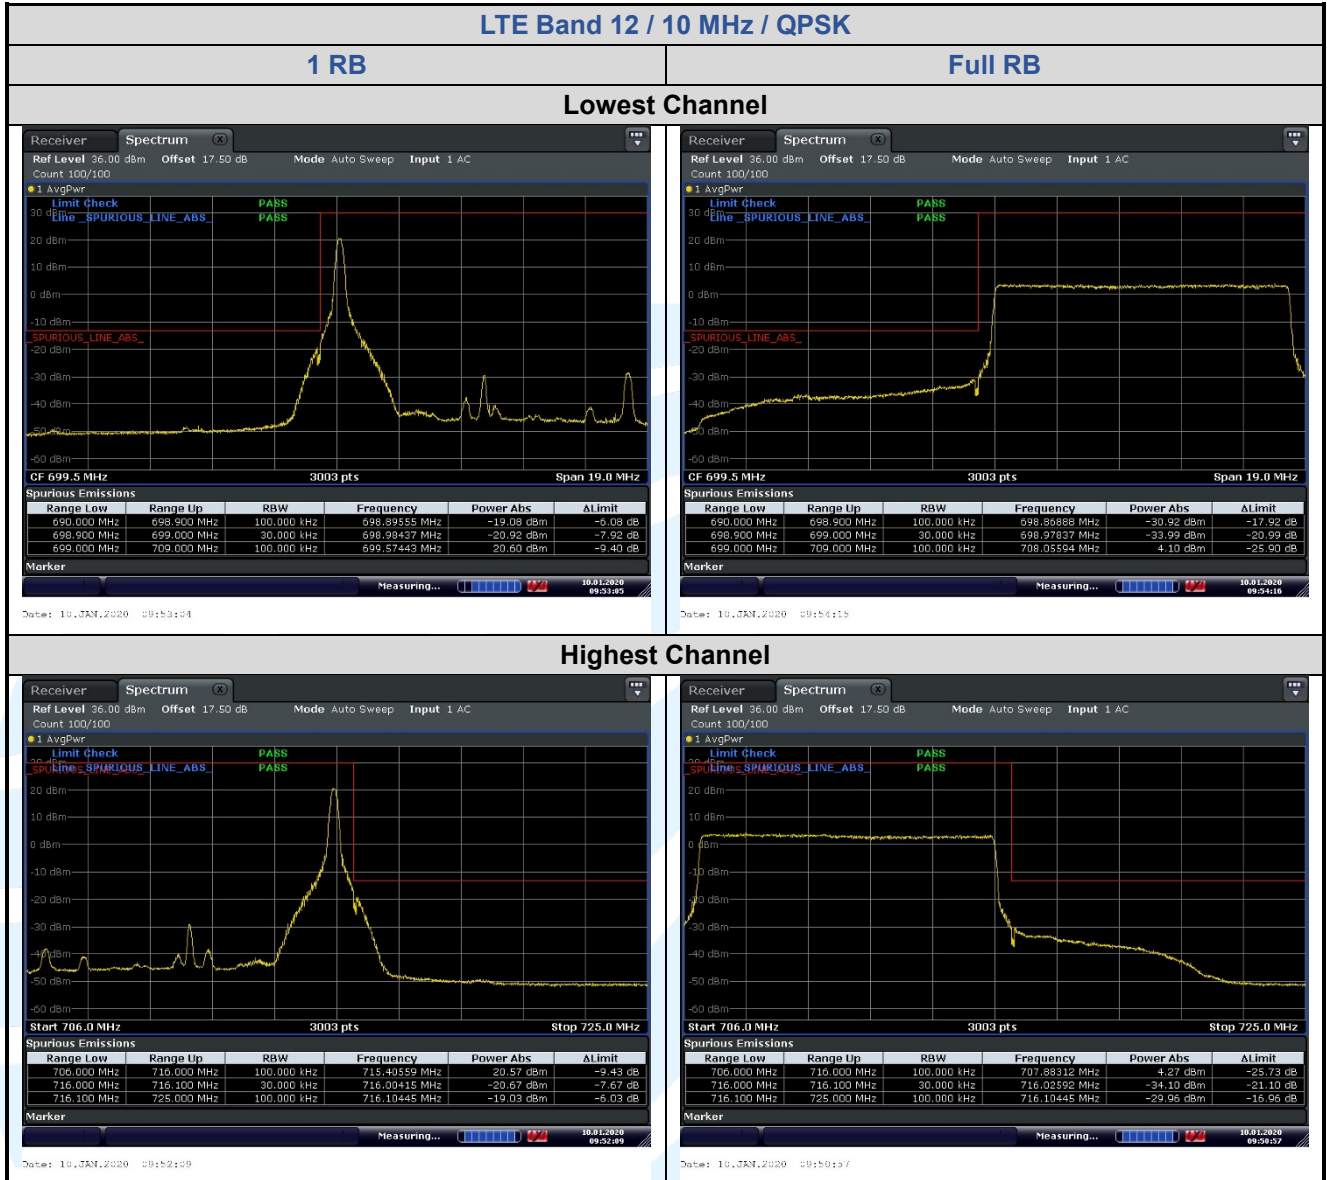

Shenzhen UnionTrust Quality and Technology Co., Ltd.

Address: 16/F, Block A, Building 6, Baoneng Science and Technology Park, Qingxiang Road No.1, Longhua New District, Shenzhen, China

Tel: +86-755-28230888

Fax: +86-755-28230886

E-mail: info@uttlab.com

<http://www.uttlab.com>

UTTR-RF-FCC4G-V1.0