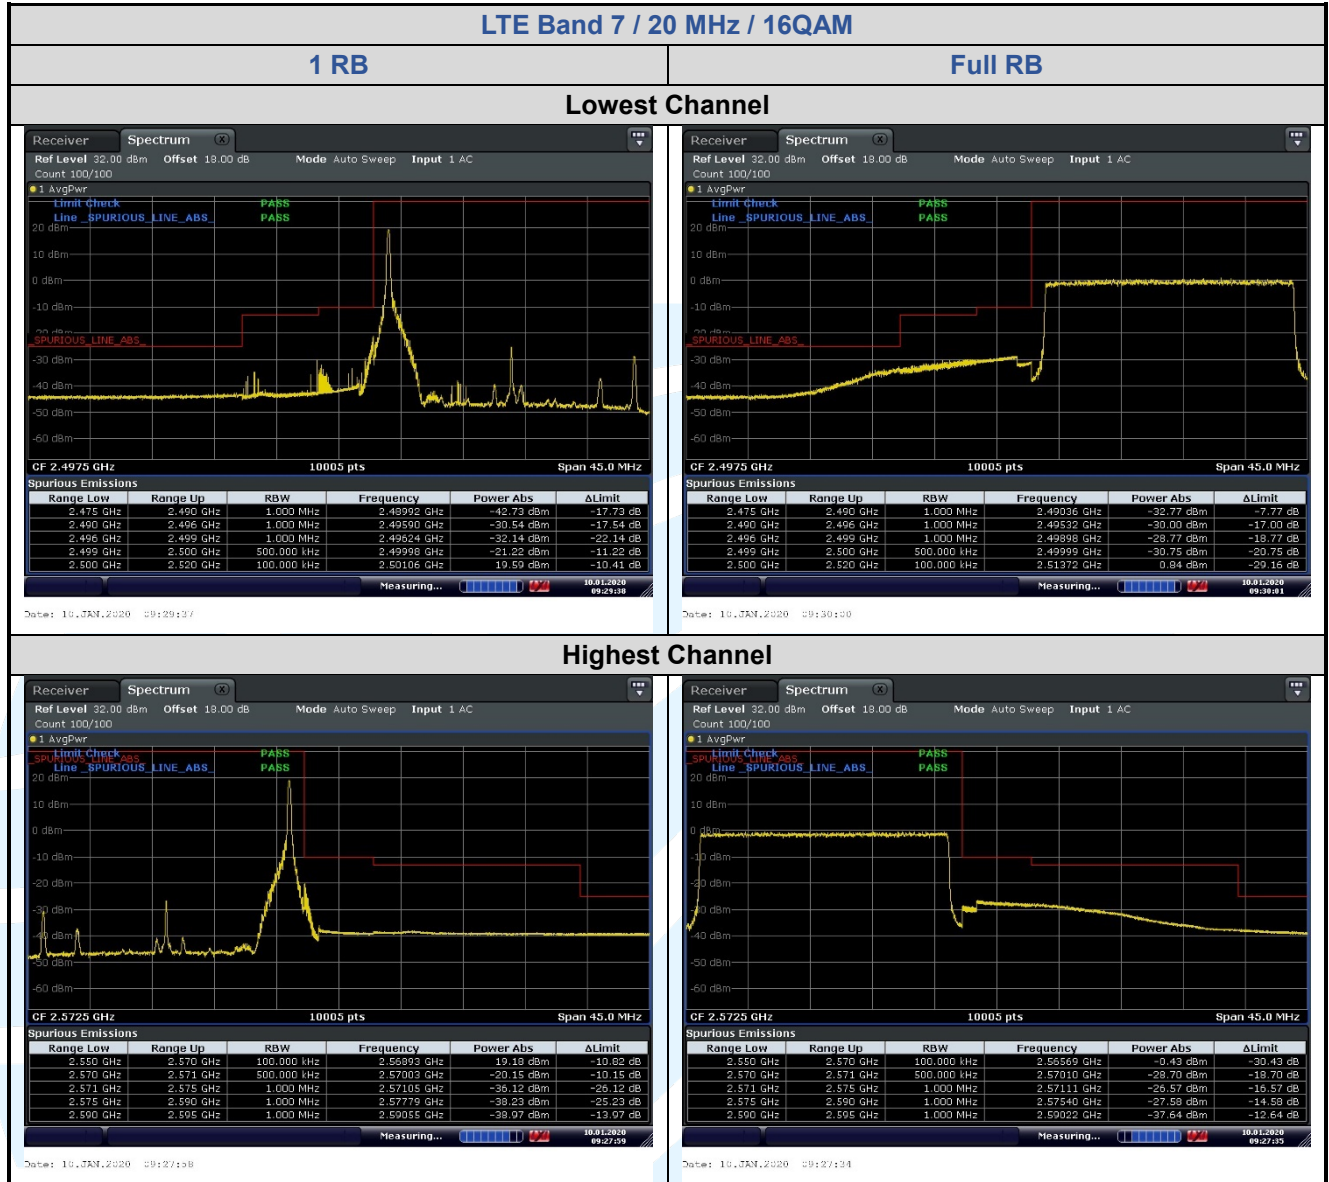

Shenzhen UnionTrust Quality and Technology Co., Ltd.

Address: 16/F, Block A, Building 6, Baoneng Science and Technology Park, Qingxiang Road No.1, Longhua New District, Shenzhen, China

Tel: +86-755-28230888

Fax: +86-755-28230886

E-mail: info@uttlab.com

<http://www.uttlab.com>

UTTR-RF-FCC4G-V1.0