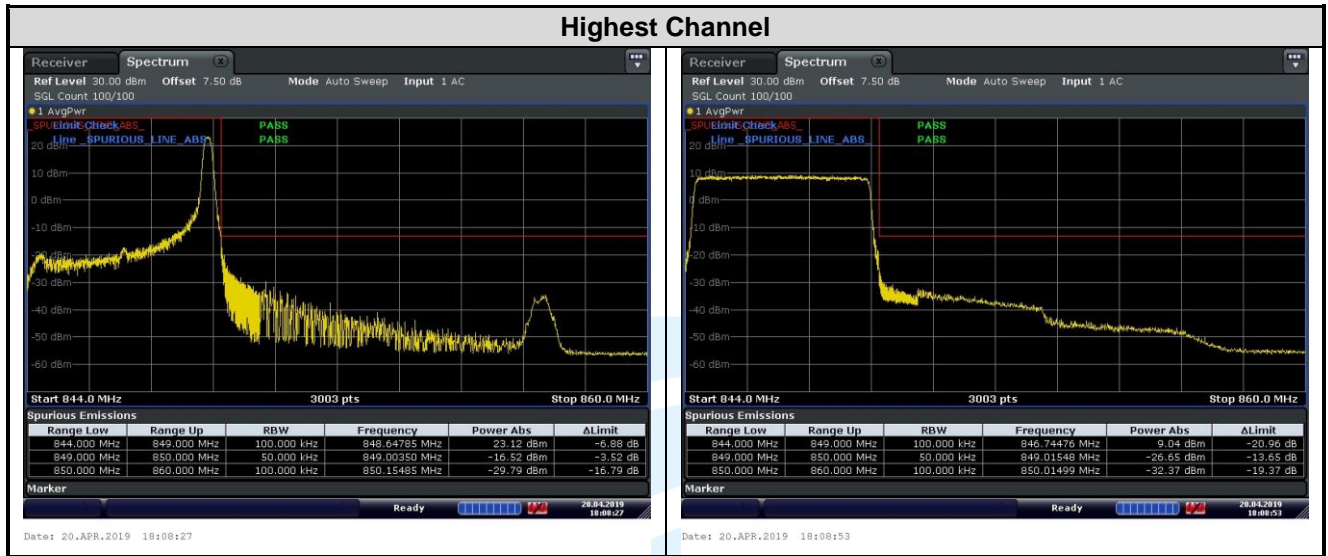

LTE Band 5

## LTE Band 5 / 1.4 MHz / 16QAM