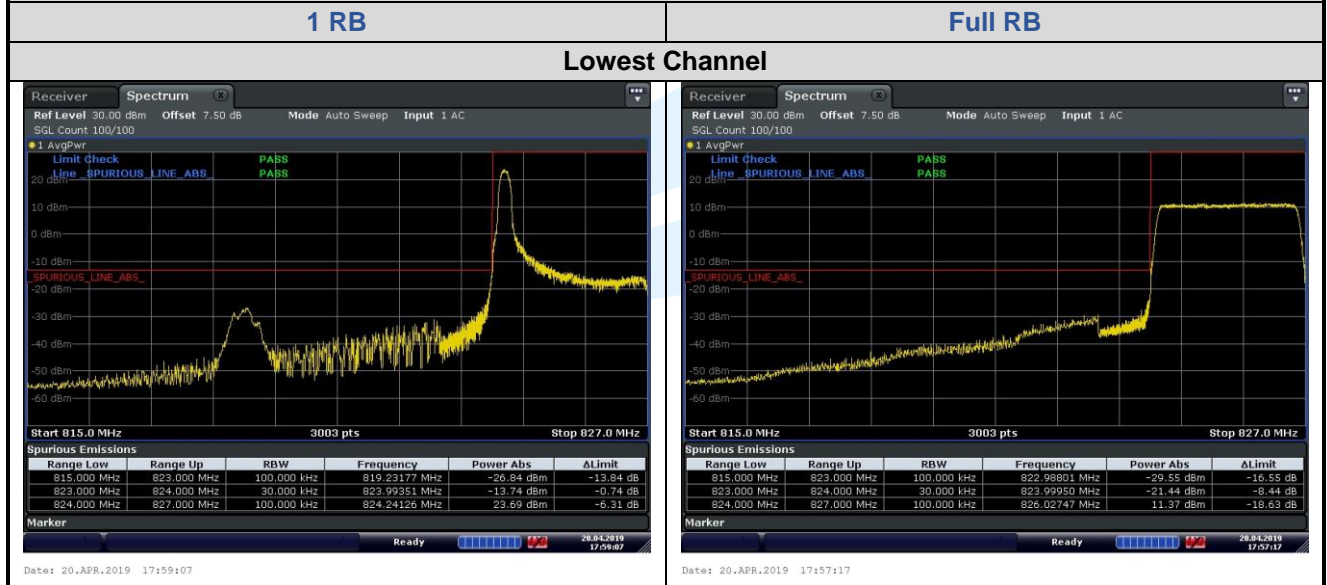

LTE Band 5 / 3 MHz / 16QAM