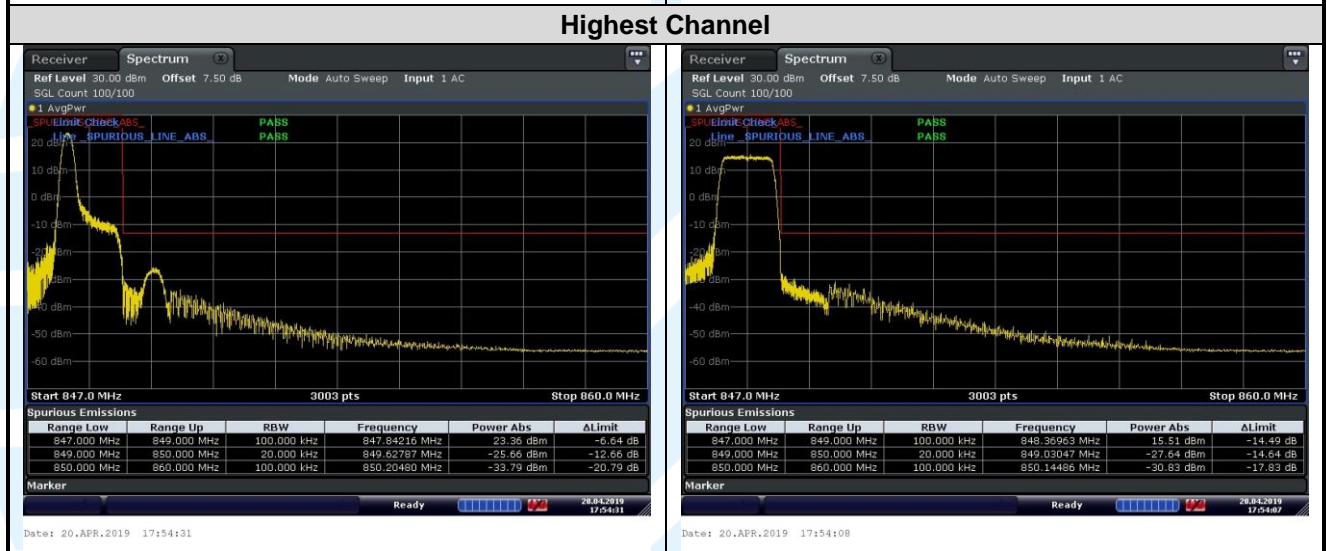

LTE Band 5

## LTE Band 5 / 1.4 MHz / 16QAM