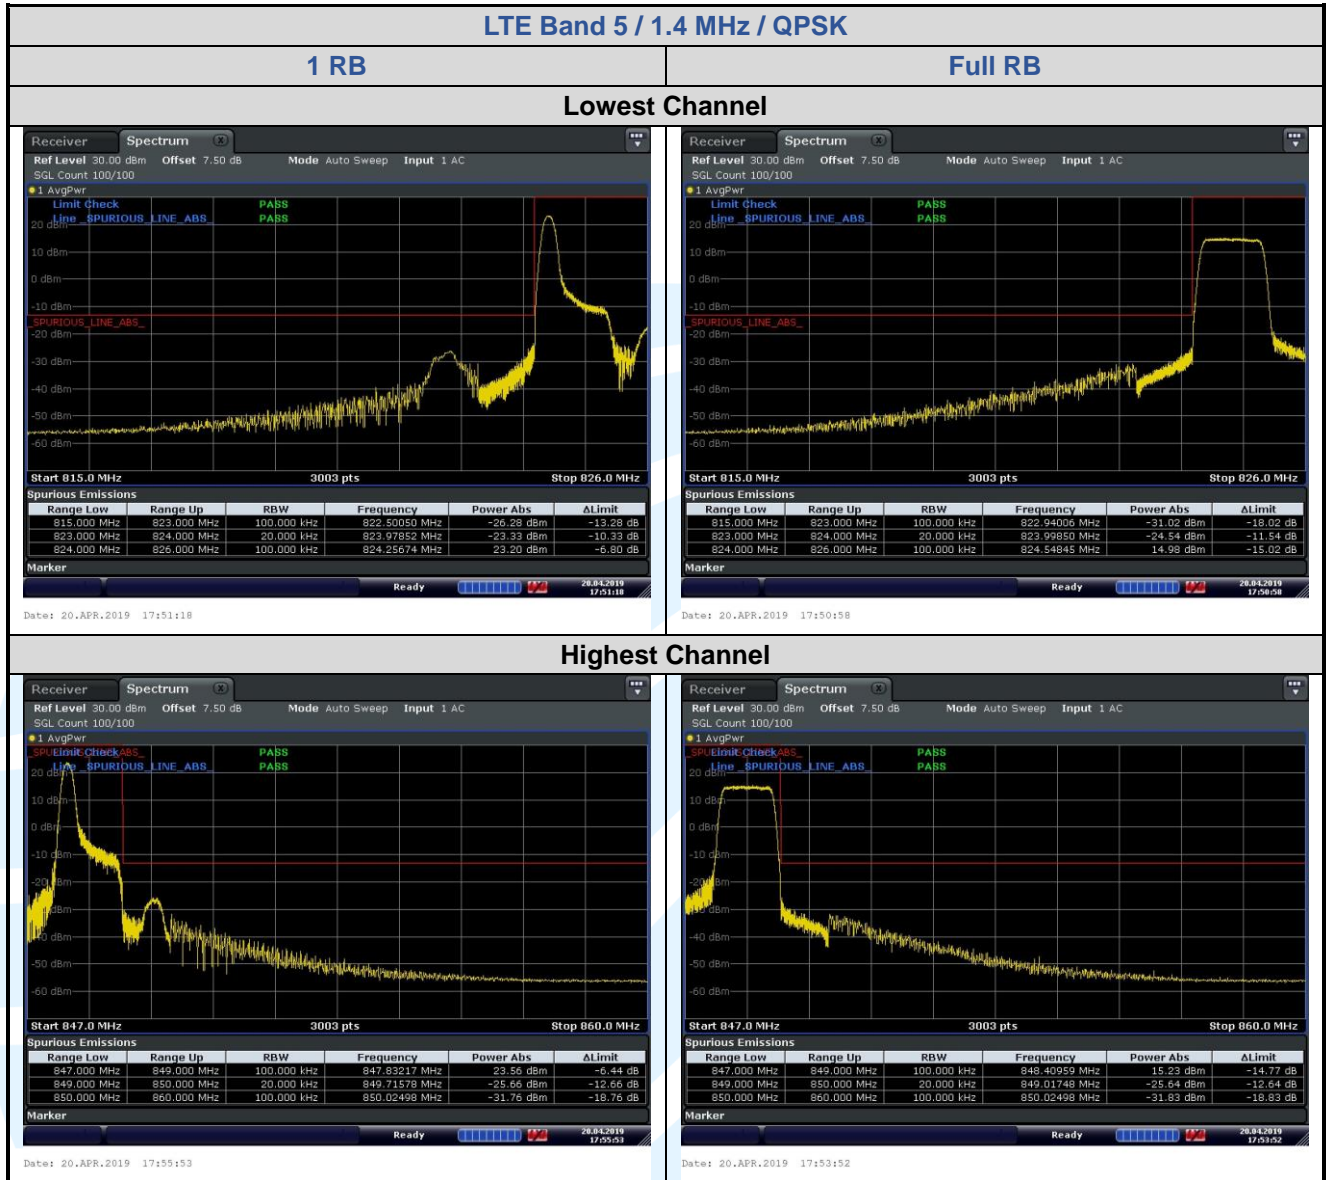

LTE Band 5

## LTE Band 5 / 1.4 MHz / 16QAM

## LTE Band 5 / 3 MHz / 16QAM

LTE Band 12

## LTE Band 5 / 3 MHz / QPSK