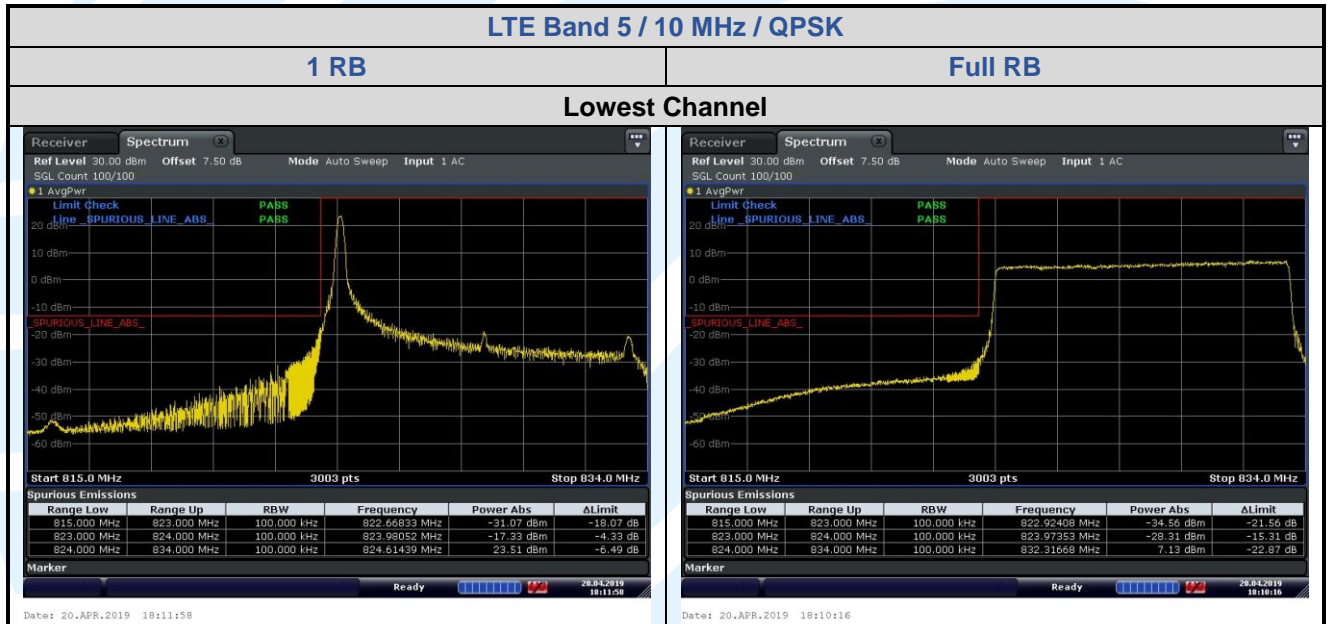

LTE Band 5

## LTE Band 5 / 1.4 MHz / 16QAM