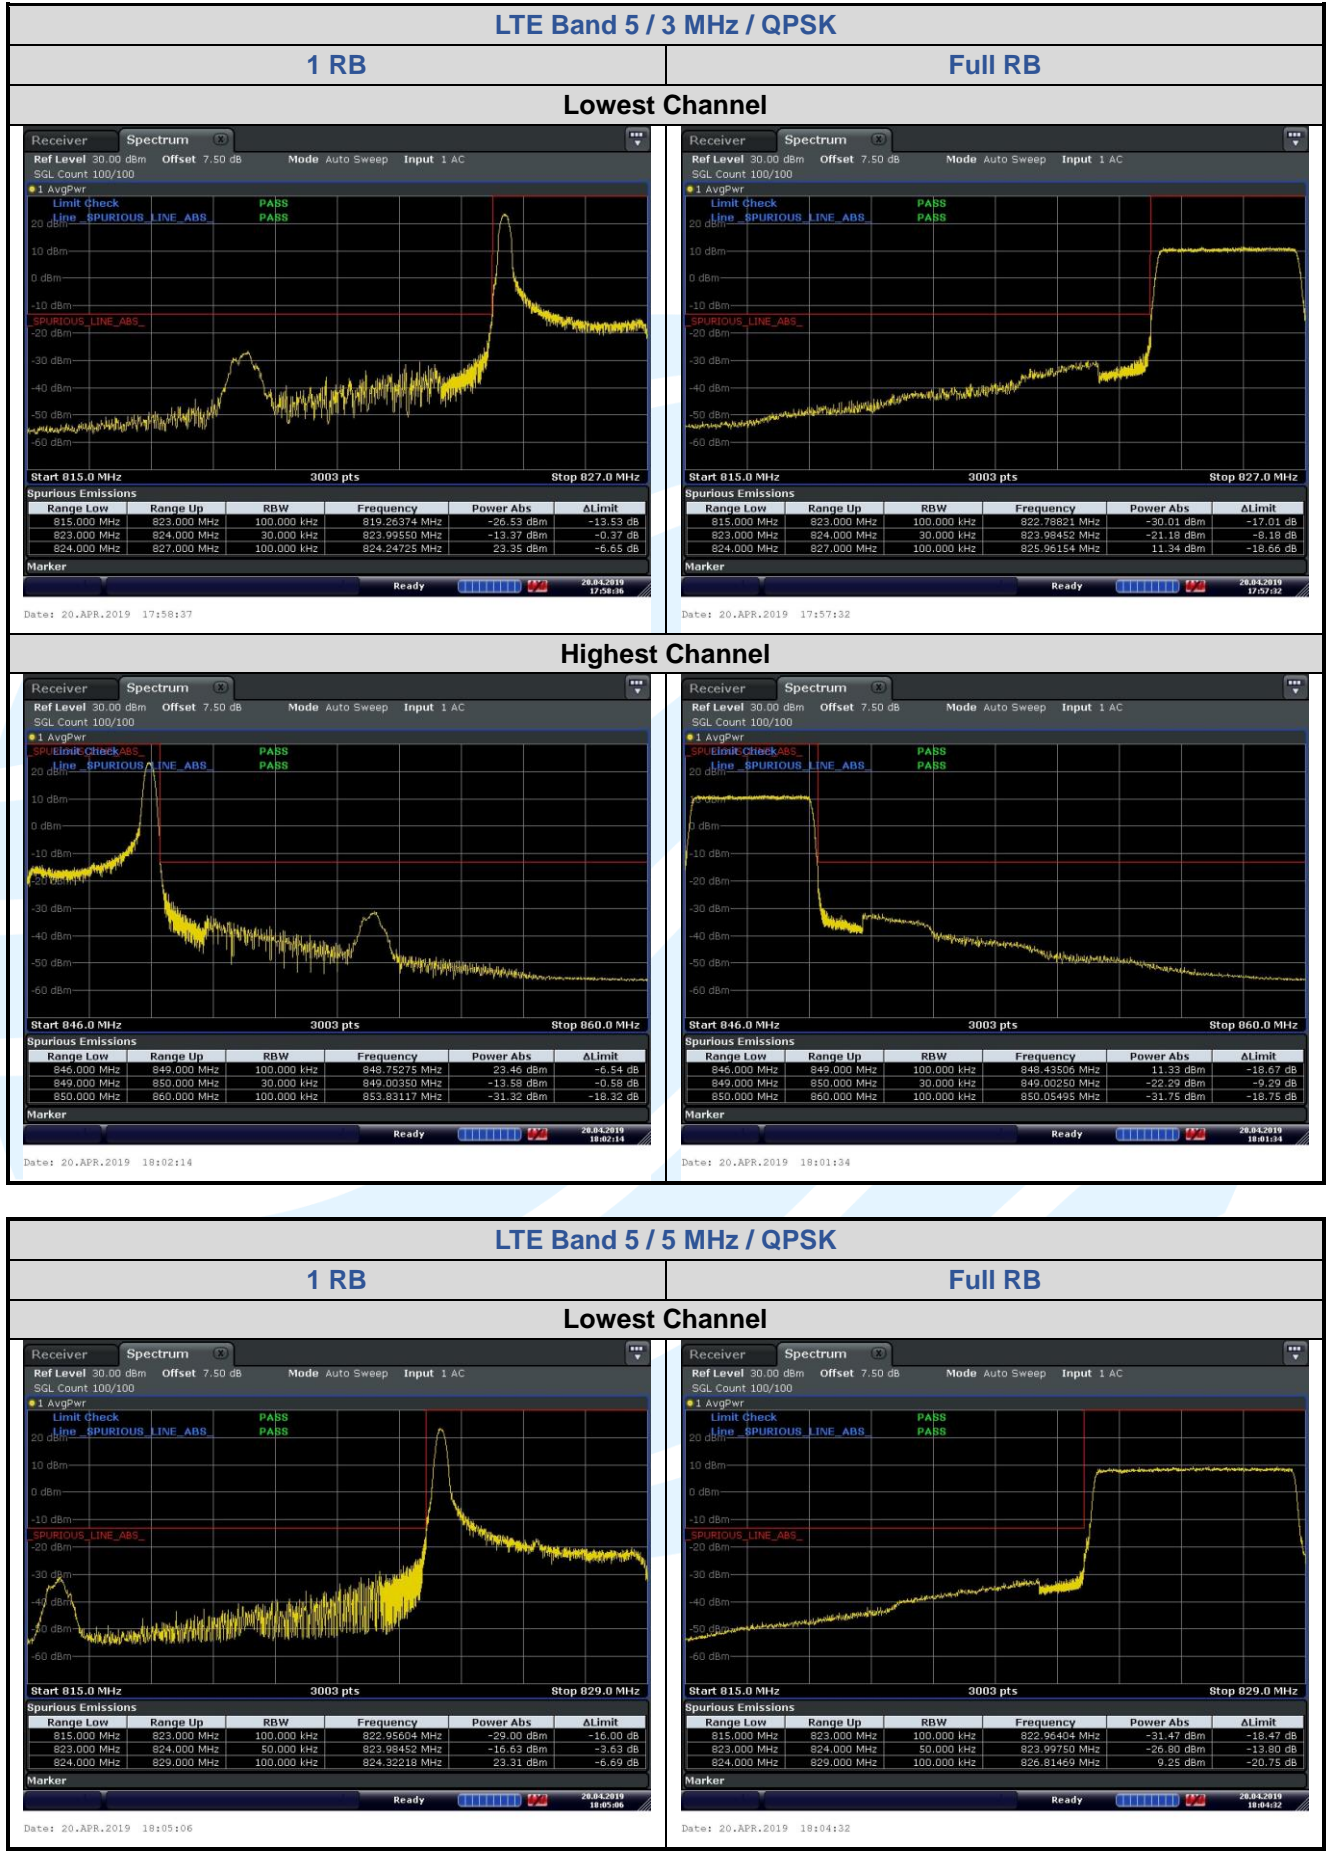

LTE Band 5

## LTE Band 5 / 1.4 MHz / 16QAM

## LTE Band 5 / 3 MHz / 16QAM

LTE Band 12

## LTE Band 5 / 3 MHz / QPSK