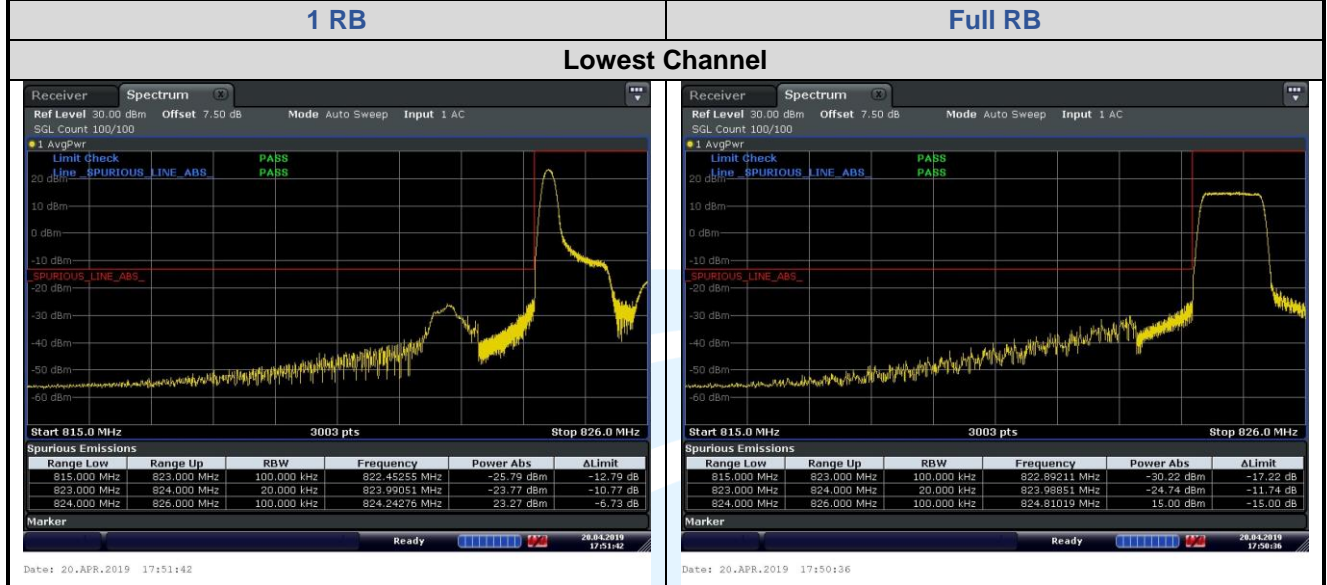

LTE Band 5

## LTE Band 5 / 1.4 MHz / 16QAM