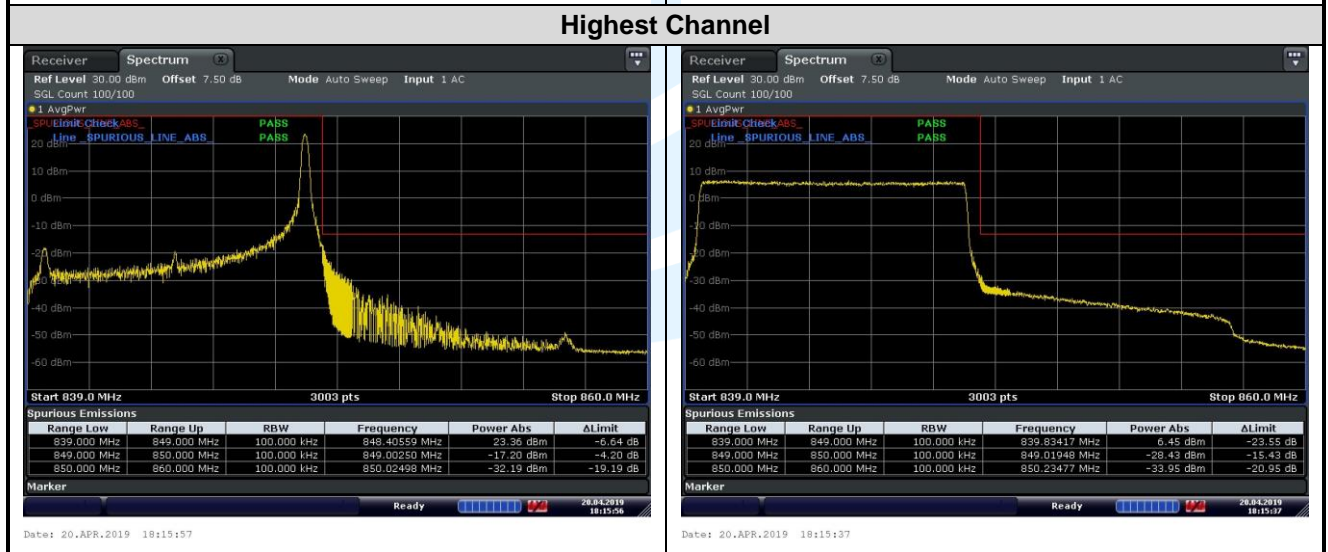

LTE Band 5

## LTE Band 5 / 1.4 MHz / 16QAM