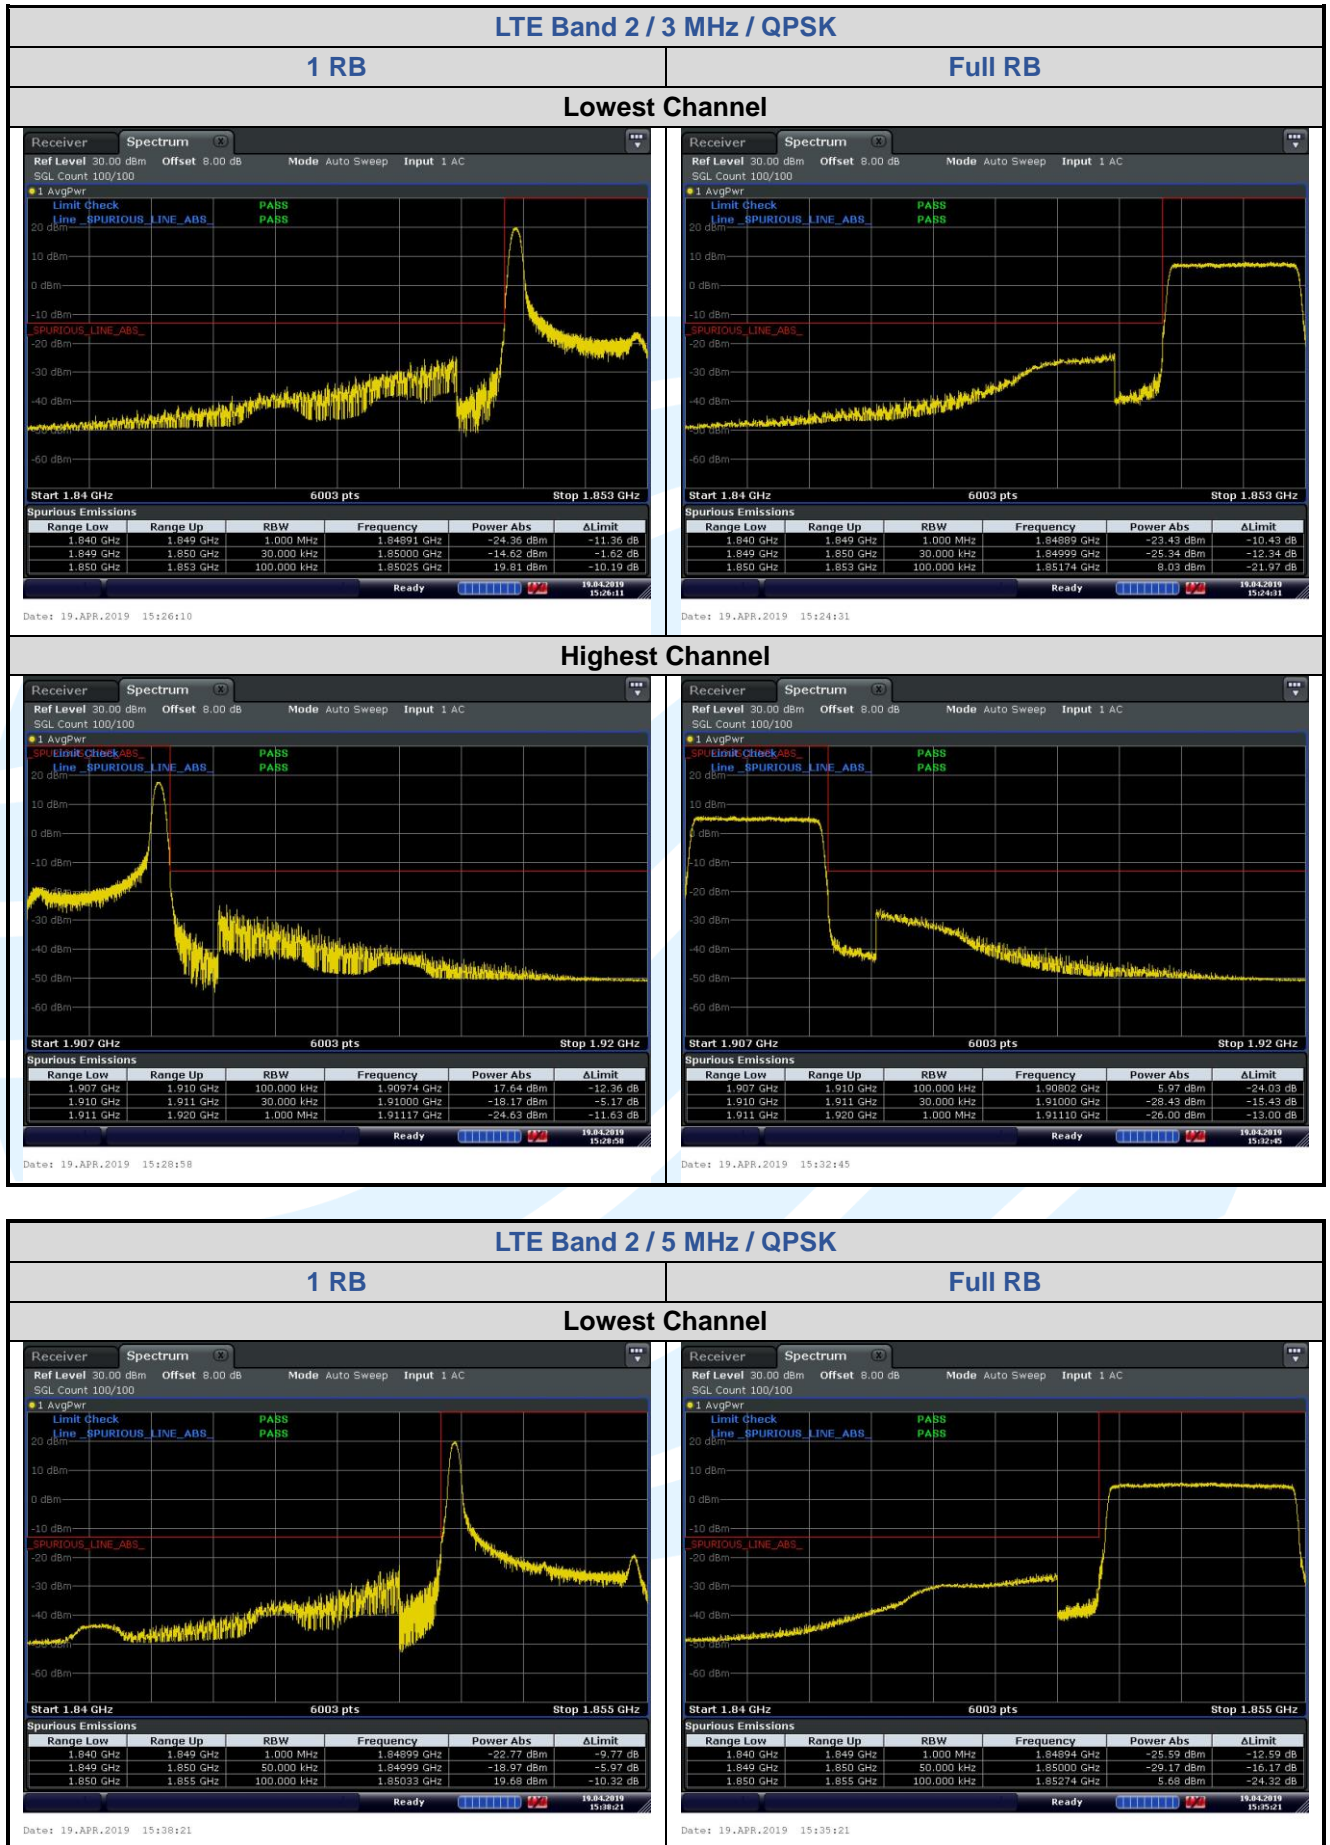

LTE Band 2

LTE Band 2 / 15 MHz / QPSK

LTE Band 2 / 20 MHz / QPSK

LTE Band 2 / 3 MHz / 16QAM

LTE Band 2 / 5 MHz / 16QAM

LTE Band 2 / 15 MHz / 16QAM

LTE Band 2 / 20 MHz / 16QAM

LTE Band 4

LTE Band 4 / 15 MHz / QPSK

LTE Band 4 / 20 MHz / QPSK