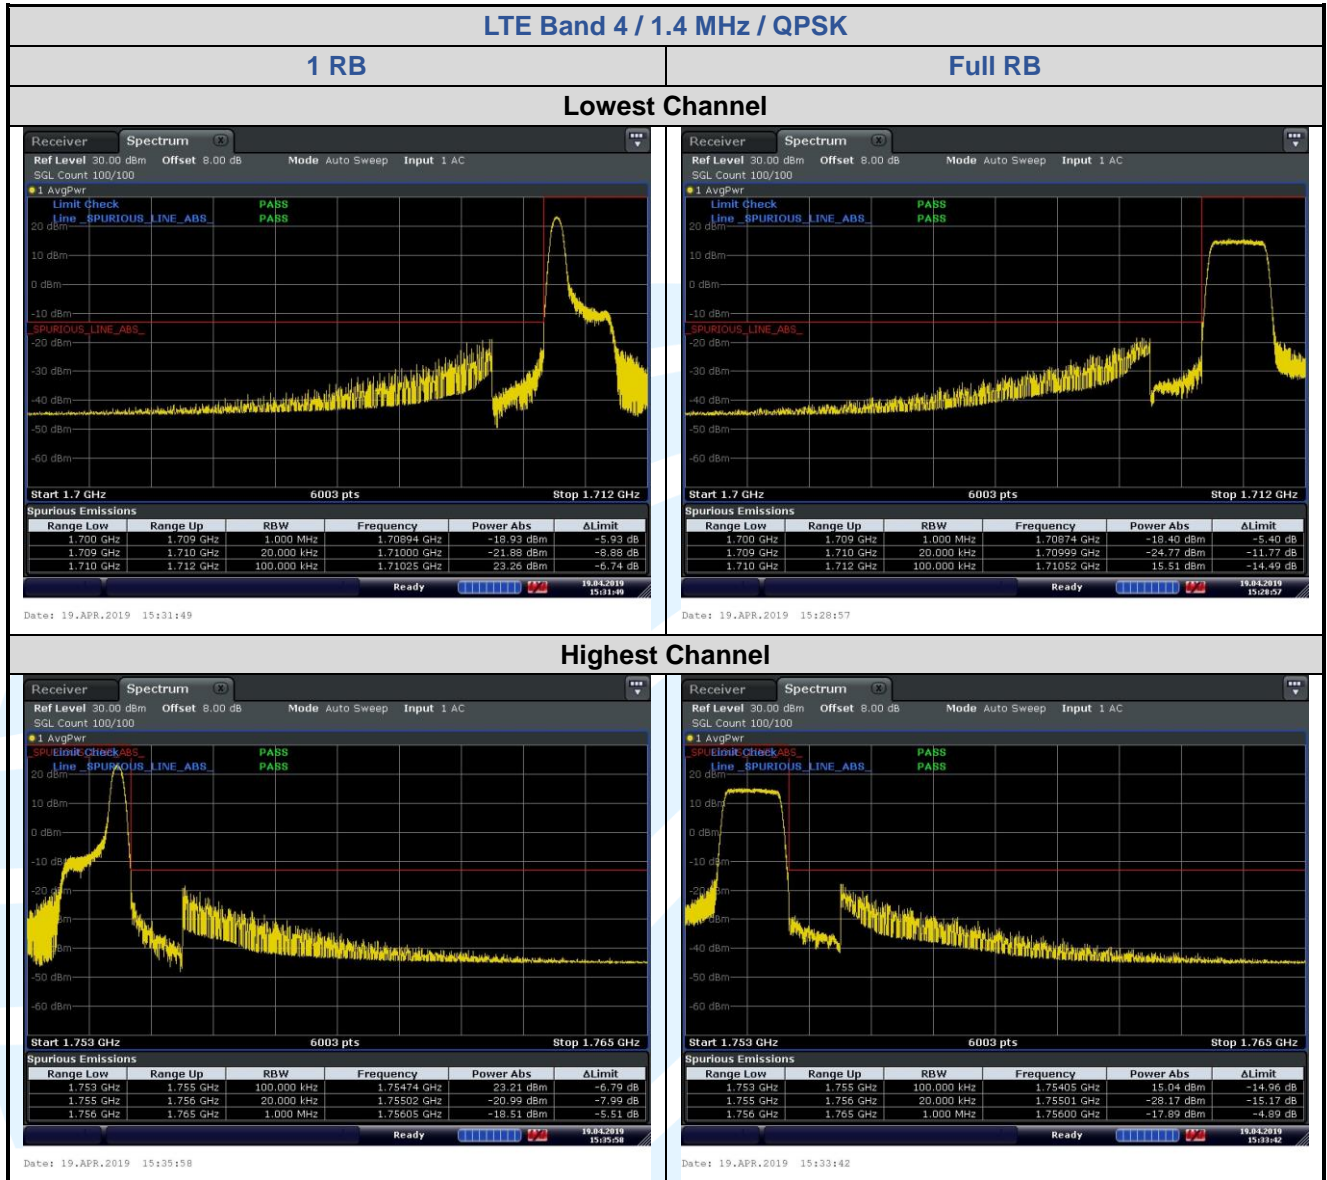

LTE Band 2

LTE Band 2 / 15 MHz / QPSK

LTE Band 2 / 20 MHz / QPSK

LTE Band 2 / 3 MHz / 16QAM

LTE Band 2 / 5 MHz / 16QAM

LTE Band 2 / 15 MHz / 16QAM

LTE Band 2 / 20 MHz / 16QAM

LTE Band 4

LTE Band 4 / 15 MHz / QPSK

LTE Band 4 / 20 MHz / QPSK