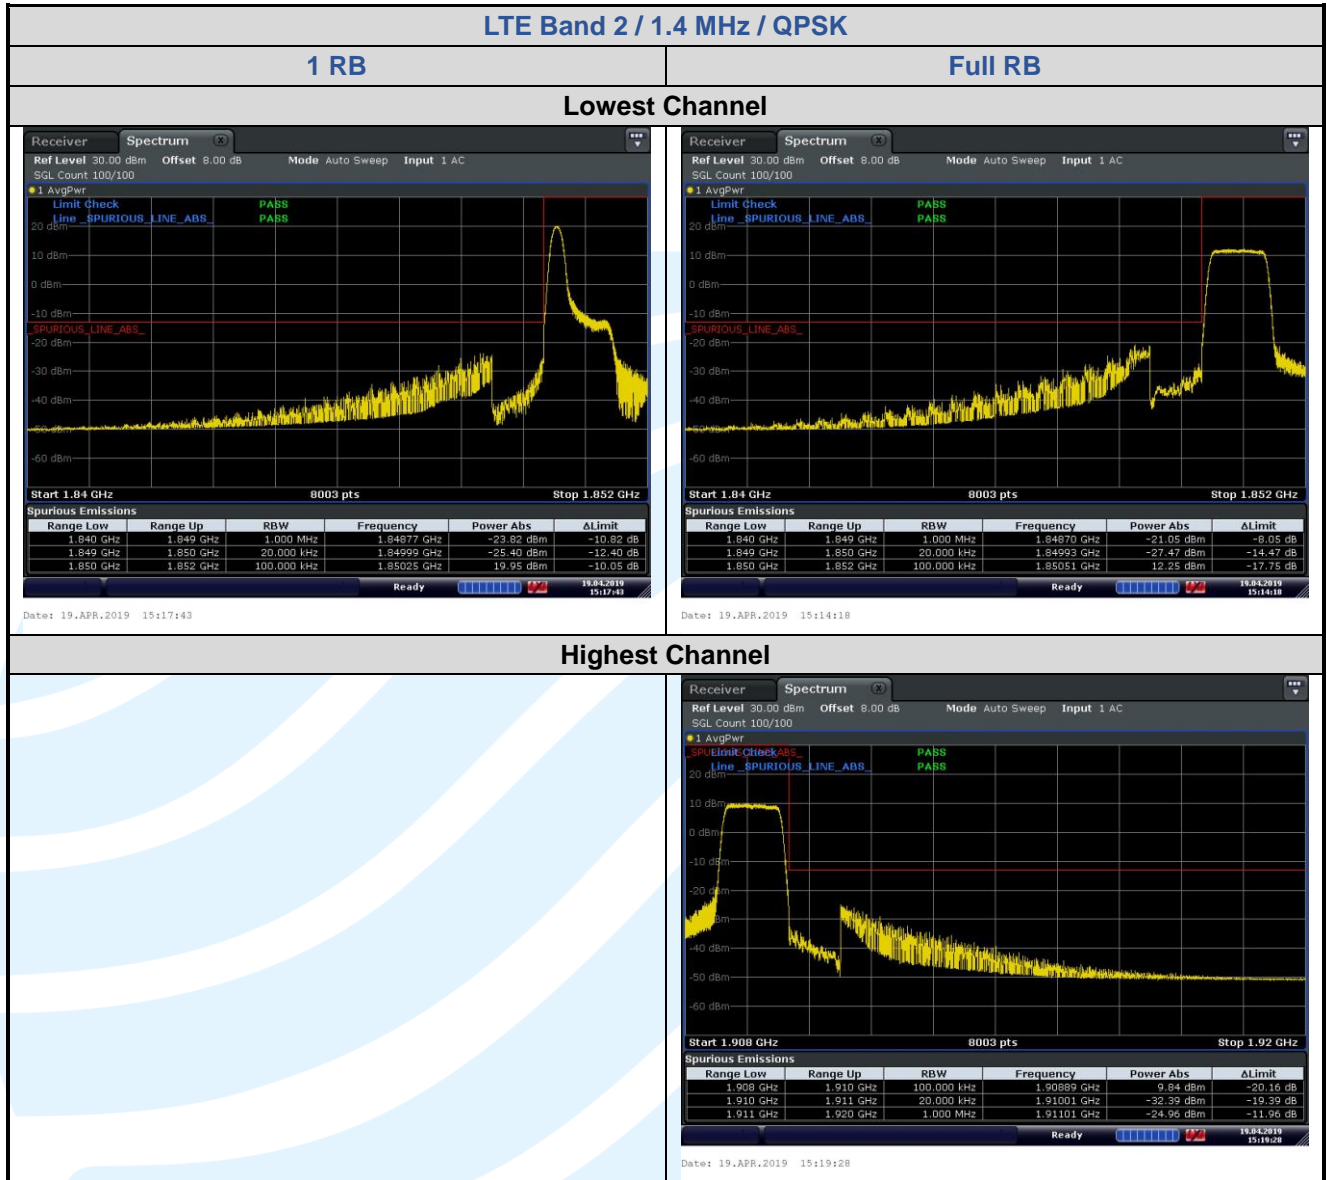

LTE Band 2

LTE Band 2 / 15 MHz / QPSK

LTE Band 2 / 20 MHz / QPSK

LTE Band 2 / 3 MHz / 16QAM

LTE Band 2 / 5 MHz / 16QAM

LTE Band 2 / 15 MHz / 16QAM

LTE Band 2 / 20 MHz / 16QAM

LTE Band 4

LTE Band 4 / 15 MHz / QPSK

LTE Band 4 / 20 MHz / QPSK