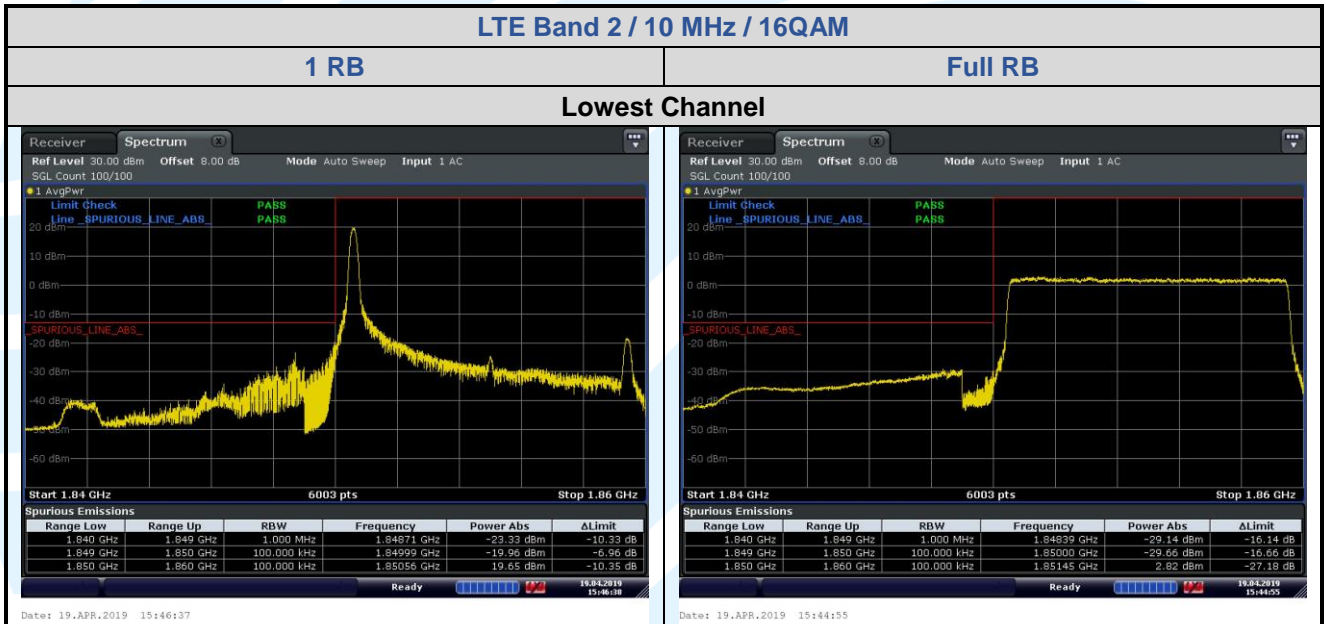

LTE Band 2

LTE Band 2 / 15 MHz / QPSK

LTE Band 2 / 20 MHz / QPSK

LTE Band 2 / 3 MHz / 16QAM

LTE Band 2 / 5 MHz / 16QAM

LTE Band 2 / 15 MHz / 16QAM

LTE Band 2 / 20 MHz / 16QAM

LTE Band 4

LTE Band 4 / 15 MHz / QPSK

LTE Band 4 / 20 MHz / QPSK