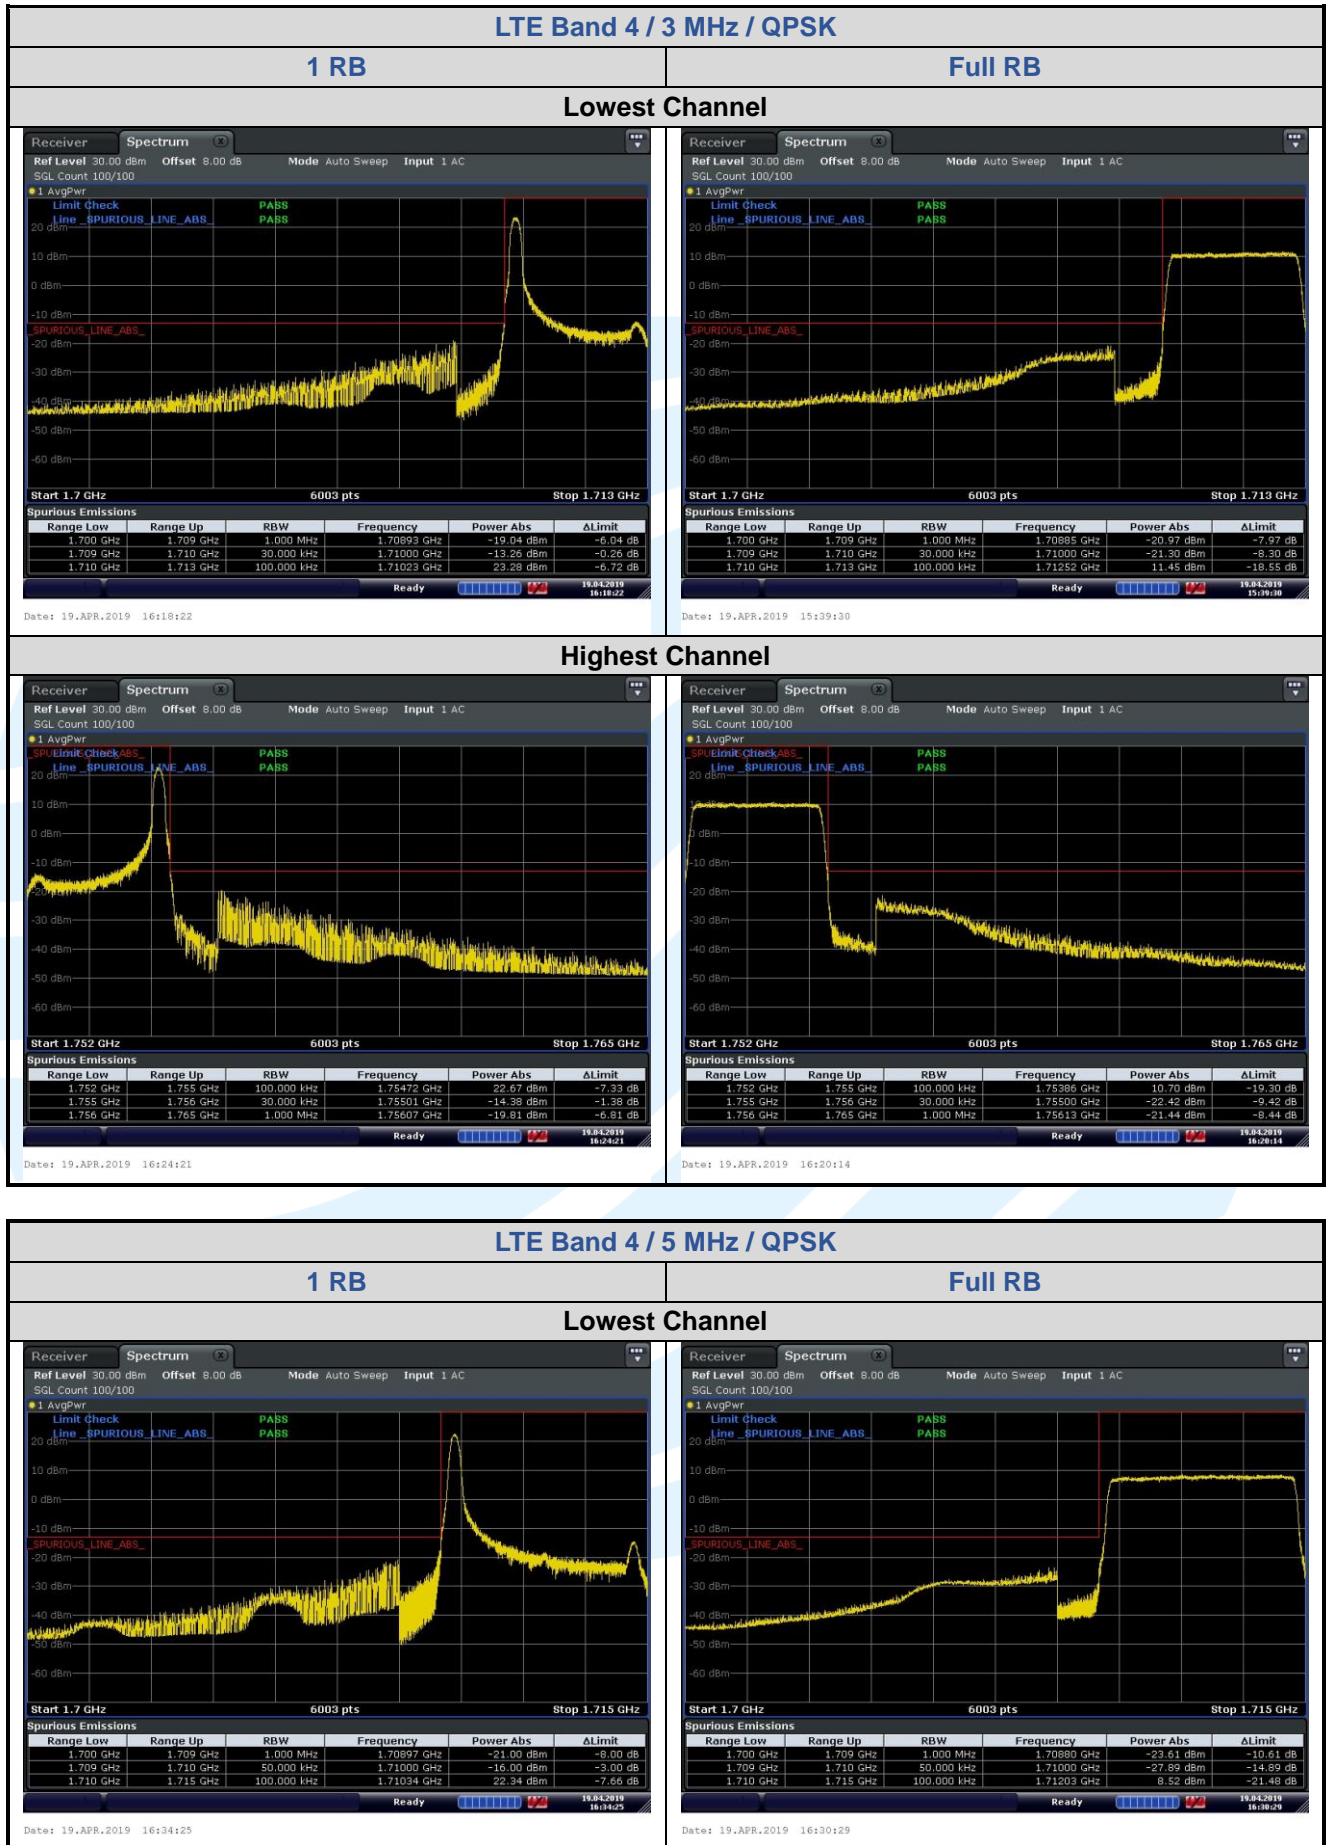

LTE Band 2

LTE Band 2 / 15 MHz / QPSK

LTE Band 2 / 20 MHz / QPSK

LTE Band 2 / 3 MHz / 16QAM

LTE Band 2 / 5 MHz / 16QAM

LTE Band 2 / 15 MHz / 16QAM

LTE Band 2 / 20 MHz / 16QAM

LTE Band 4

LTE Band 4 / 15 MHz / QPSK

LTE Band 4 / 20 MHz / QPSK