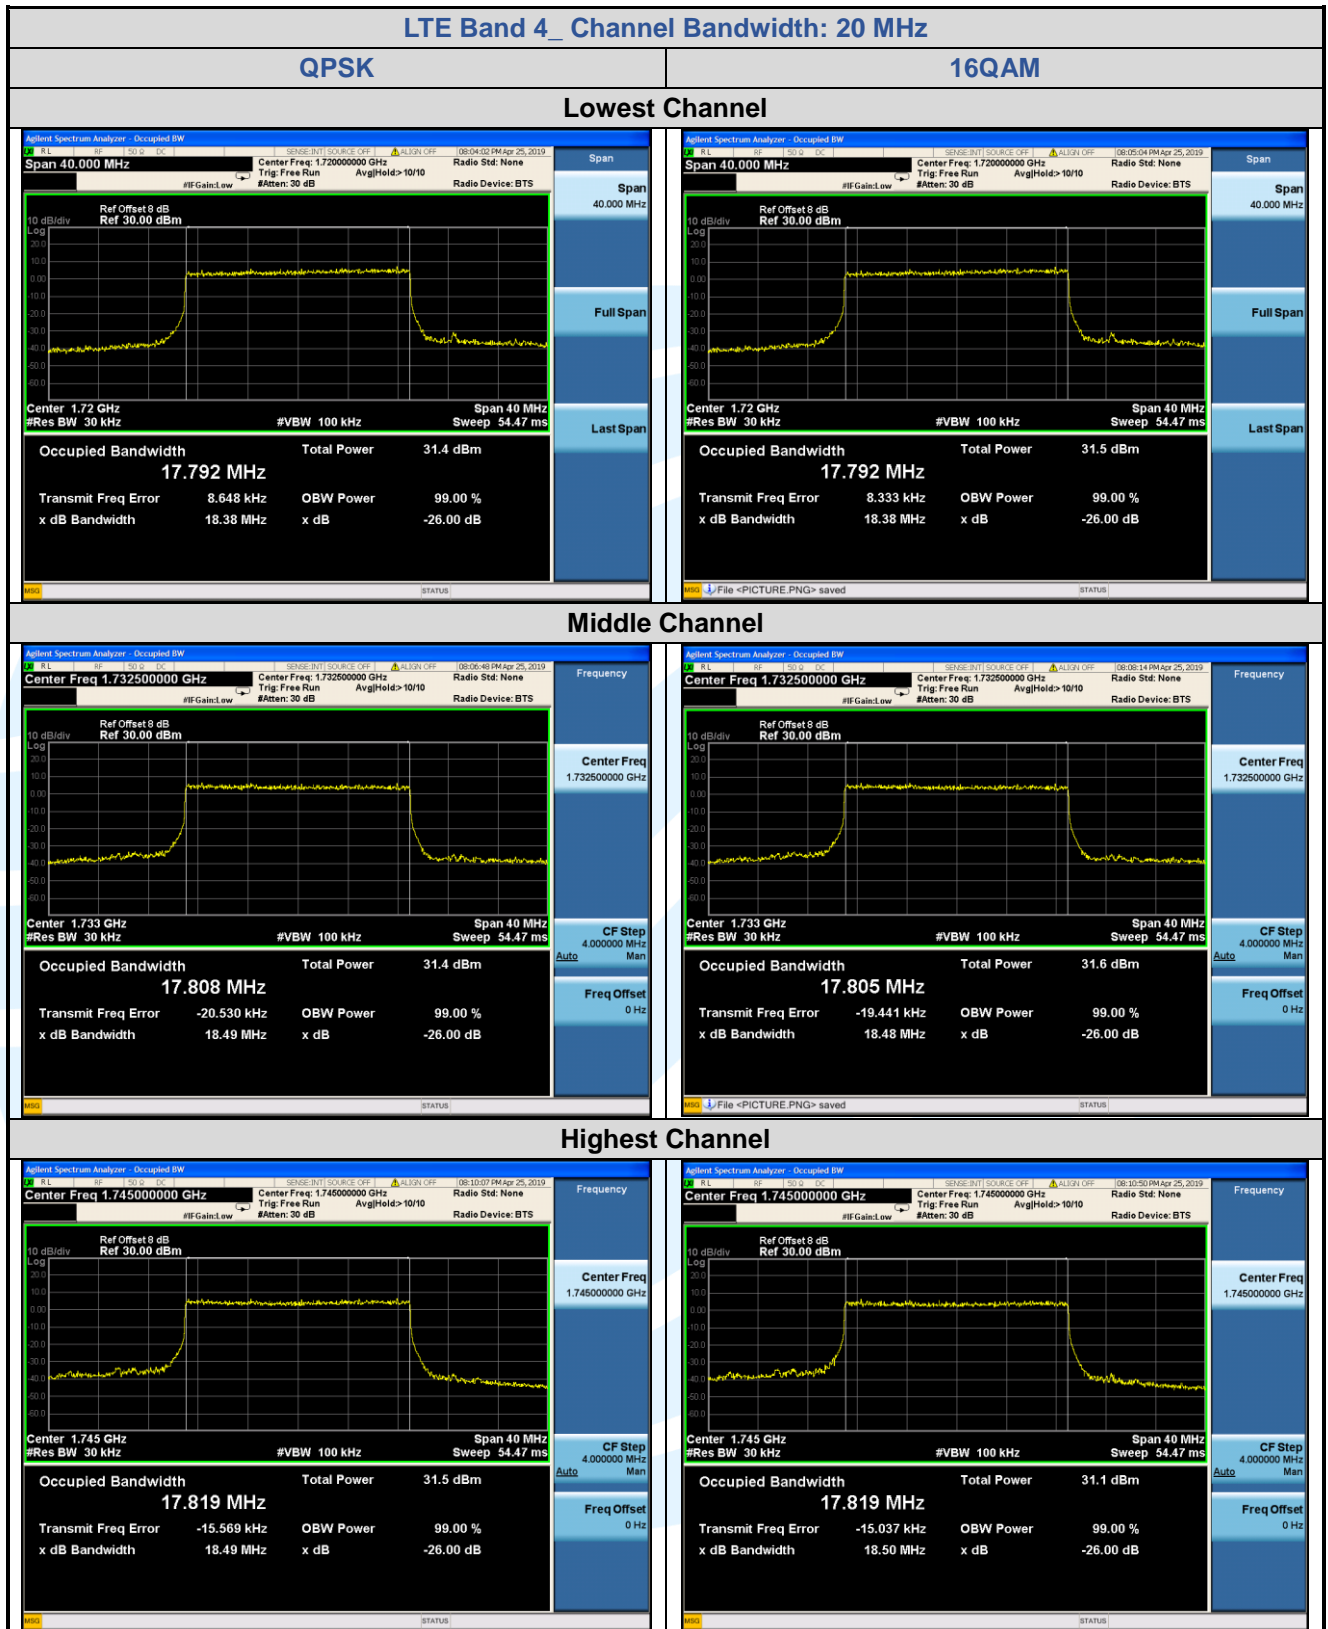

**LTE Band 4**

LTE Band 4								
Channel	RB Configuration		26 dB BW (MHz)			99% BW (MHz)		
	Size	Offset	QPSK	16QAM	64QAM	QPSK	16QAM	64QAM
<b>Channel Bandwidth: 1.4 MHz</b>								
Lowest	6	0	1.352	1.346	N/A	1.1015	1.1015	N/A
Middle	6	0	1.346	1.349	N/A	1.1016	1.1015	N/A
Highest	6	0	1.348	1.345	N/A	1.1015	1.1015	N/A
<b>Channel Bandwidth: 3 MHz</b>								
Lowest	15	0	3.072	3.075	N/A	2.6901	2.6909	N/A
Middle	15	0	3.089	3.089	N/A	2.6905	2.6907	N/A
Highest	15	0	3.077	3.083	N/A	2.6912	2.6912	N/A
<b>Channel Bandwidth: 5 MHz</b>								
Lowest	25	0	4.934	4.938	N/A	4.4647	4.4646	N/A
Middle	25	0	4.923	4.924	N/A	4.4647	4.4650	N/A
Highest	25	0	4.924	4.918	N/A	4.4627	4.4648	N/A
<b>Channel Bandwidth: 10 MHz</b>								
Lowest	50	0	9.488	9.503	N/A	8.9101	8.9089	N/A
Middle	50	0	9.545	9.523	N/A	8.9185	8.9194	N/A
Highest	50	0	9.513	9.499	N/A	8.9263	8.9185	N/A
<b>Channel Bandwidth: 15 MHz</b>								
Lowest	75	0	13.94	13.92	N/A	13.380	13.381	N/A
Middle	75	0	13.98	14.00	N/A	13.392	13.390	N/A
Highest	75	0	13.98	13.98	N/A	13.391	13.391	N/A
<b>Channel Bandwidth: 20 MHz</b>								
Lowest	100	0	18.38	18.38	N/A	17.792	17.792	N/A
Middle	100	0	18.49	18.48	N/A	17.808	17.805	N/A
Highest	100	0	18.49	18.50	N/A	17.819	17.819	N/A