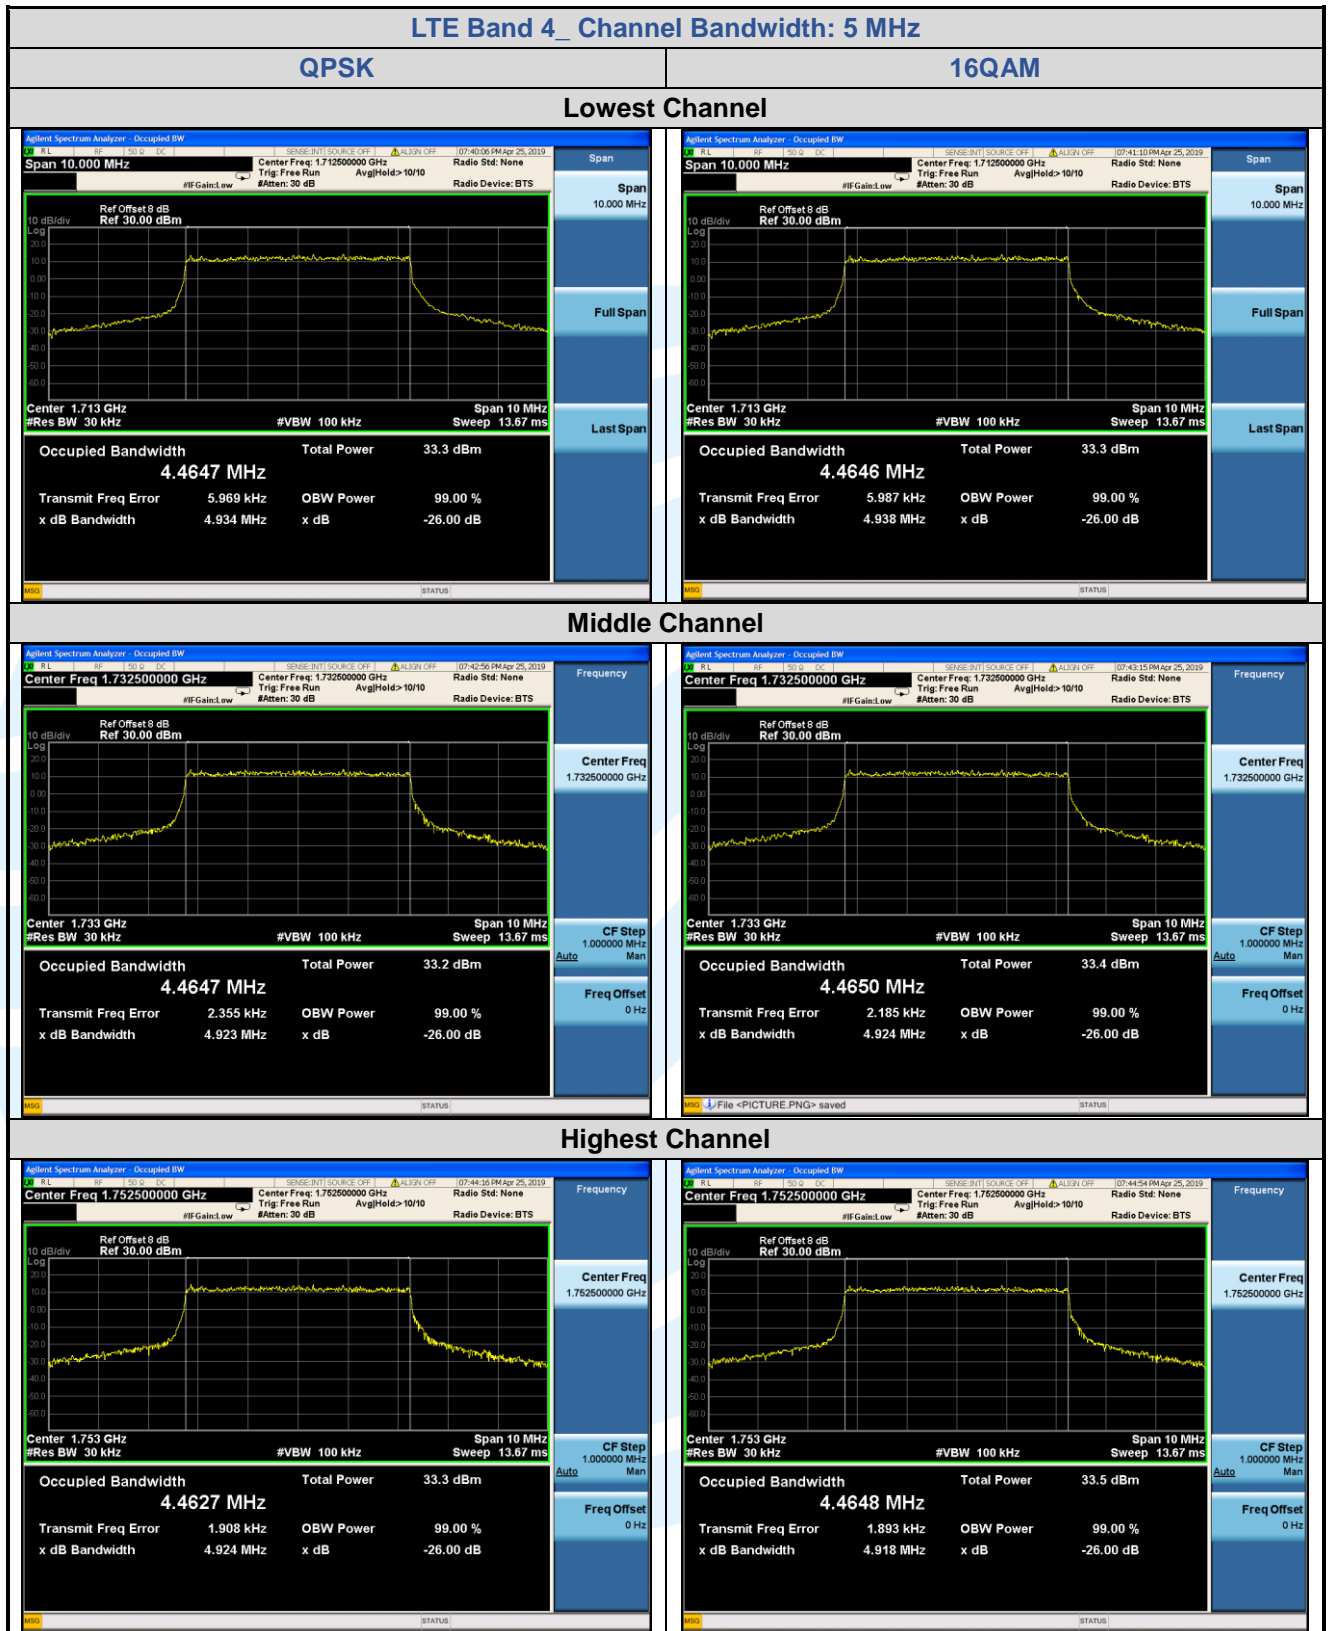

**LTE Band 4**

LTE Band 4								
Channel	RB Configuration		26 dB BW (MHz)			99% BW (MHz)		
	Size	Offset	QPSK	16QAM	64QAM	QPSK	16QAM	64QAM
<b>Channel Bandwidth: 1.4 MHz</b>								
Lowest	6	0	1.352	1.346	N/A	1.1015	1.1015	N/A
Middle	6	0	1.346	1.349	N/A	1.1016	1.1015	N/A
Highest	6	0	1.348	1.345	N/A	1.1015	1.1015	N/A
<b>Channel Bandwidth: 3 MHz</b>								
Lowest	15	0	3.072	3.075	N/A	2.6901	2.6909	N/A
Middle	15	0	3.089	3.089	N/A	2.6905	2.6907	N/A
Highest	15	0	3.077	3.083	N/A	2.6912	2.6912	N/A
<b>Channel Bandwidth: 5 MHz</b>								
Lowest	25	0	4.934	4.938	N/A	4.4647	4.4646	N/A
Middle	25	0	4.923	4.924	N/A	4.4647	4.4650	N/A
Highest	25	0	4.924	4.918	N/A	4.4627	4.4648	N/A
<b>Channel Bandwidth: 10 MHz</b>								
Lowest	50	0	9.488	9.503	N/A	8.9101	8.9089	N/A
Middle	50	0	9.545	9.523	N/A	8.9185	8.9194	N/A
Highest	50	0	9.513	9.499	N/A	8.9263	8.9185	N/A
<b>Channel Bandwidth: 15 MHz</b>								
Lowest	75	0	13.94	13.92	N/A	13.380	13.381	N/A
Middle	75	0	13.98	14.00	N/A	13.392	13.390	N/A
Highest	75	0	13.98	13.98	N/A	13.391	13.391	N/A
<b>Channel Bandwidth: 20 MHz</b>								
Lowest	100	0	18.38	18.38	N/A	17.792	17.792	N/A
Middle	100	0	18.49	18.48	N/A	17.808	17.805	N/A
Highest	100	0	18.49	18.50	N/A	17.819	17.819	N/A