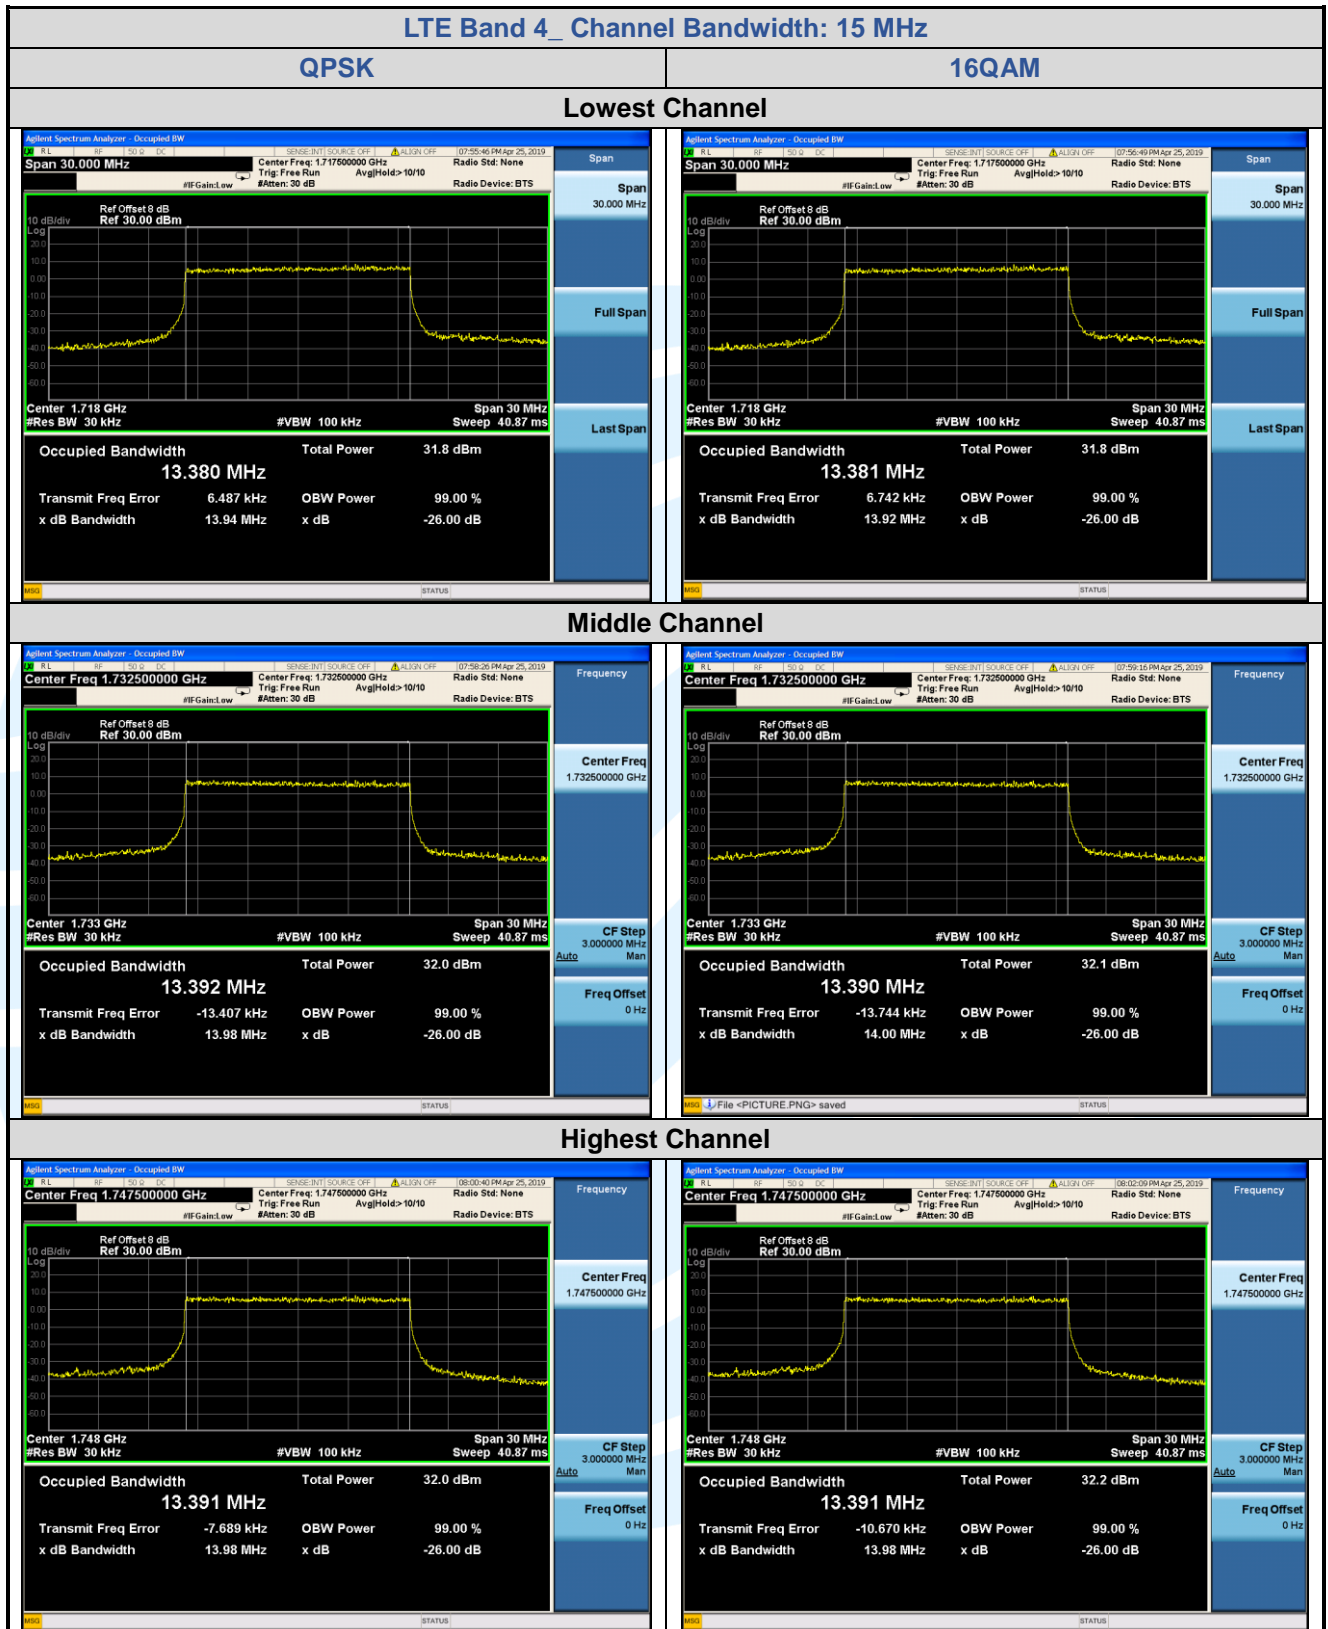

**LTE Band 4**

LTE Band 4								
Channel	RB Configuration		26 dB BW (MHz)			99% BW (MHz)		
	Size	Offset	QPSK	16QAM	64QAM	QPSK	16QAM	64QAM
<b>Channel Bandwidth: 1.4 MHz</b>								
Lowest	6	0	1.352	1.346	N/A	1.1015	1.1015	N/A
Middle	6	0	1.346	1.349	N/A	1.1016	1.1015	N/A
Highest	6	0	1.348	1.345	N/A	1.1015	1.1015	N/A
<b>Channel Bandwidth: 3 MHz</b>								
Lowest	15	0	3.072	3.075	N/A	2.6901	2.6909	N/A
Middle	15	0	3.089	3.089	N/A	2.6905	2.6907	N/A
Highest	15	0	3.077	3.083	N/A	2.6912	2.6912	N/A
<b>Channel Bandwidth: 5 MHz</b>								
Lowest	25	0	4.934	4.938	N/A	4.4647	4.4646	N/A
Middle	25	0	4.923	4.924	N/A	4.4647	4.4650	N/A
Highest	25	0	4.924	4.918	N/A	4.4627	4.4648	N/A
<b>Channel Bandwidth: 10 MHz</b>								
Lowest	50	0	9.488	9.503	N/A	8.9101	8.9089	N/A
Middle	50	0	9.545	9.523	N/A	8.9185	8.9194	N/A
Highest	50	0	9.513	9.499	N/A	8.9263	8.9185	N/A
<b>Channel Bandwidth: 15 MHz</b>								
Lowest	75	0	13.94	13.92	N/A	13.380	13.381	N/A
Middle	75	0	13.98	14.00	N/A	13.392	13.390	N/A
Highest	75	0	13.98	13.98	N/A	13.391	13.391	N/A
<b>Channel Bandwidth: 20 MHz</b>								
Lowest	100	0	18.38	18.38	N/A	17.792	17.792	N/A
Middle	100	0	18.49	18.48	N/A	17.808	17.805	N/A
Highest	100	0	18.49	18.50	N/A	17.819	17.819	N/A