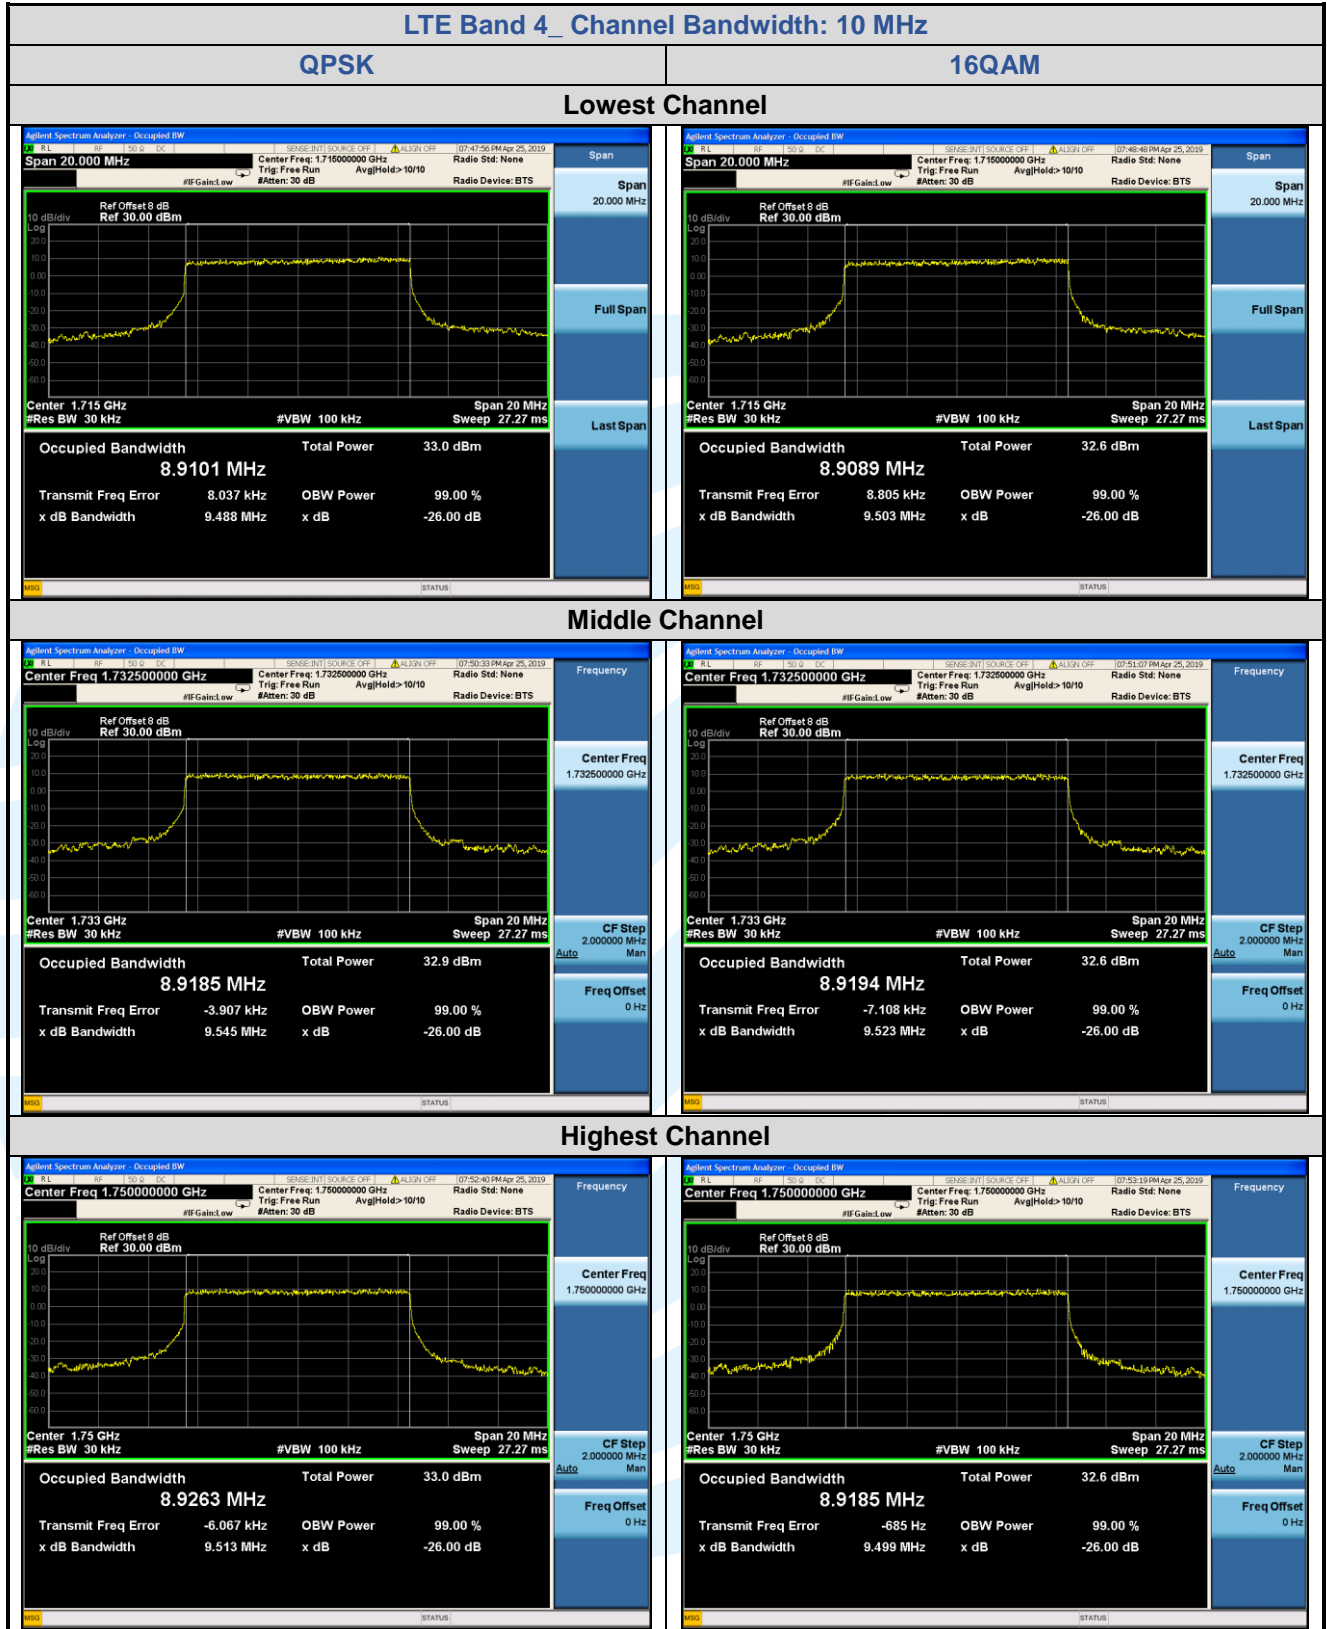

**LTE Band 4**

LTE Band 4								
Channel	RB Configuration		26 dB BW (MHz)			99% BW (MHz)		
	Size	Offset	QPSK	16QAM	64QAM	QPSK	16QAM	64QAM
<b>Channel Bandwidth: 1.4 MHz</b>								
Lowest	6	0	1.352	1.346	N/A	1.1015	1.1015	N/A
Middle	6	0	1.346	1.349	N/A	1.1016	1.1015	N/A
Highest	6	0	1.348	1.345	N/A	1.1015	1.1015	N/A
<b>Channel Bandwidth: 3 MHz</b>								
Lowest	15	0	3.072	3.075	N/A	2.6901	2.6909	N/A
Middle	15	0	3.089	3.089	N/A	2.6905	2.6907	N/A
Highest	15	0	3.077	3.083	N/A	2.6912	2.6912	N/A
<b>Channel Bandwidth: 5 MHz</b>								
Lowest	25	0	4.934	4.938	N/A	4.4647	4.4646	N/A
Middle	25	0	4.923	4.924	N/A	4.4647	4.4650	N/A
Highest	25	0	4.924	4.918	N/A	4.4627	4.4648	N/A
<b>Channel Bandwidth: 10 MHz</b>								
Lowest	50	0	9.488	9.503	N/A	8.9101	8.9089	N/A
Middle	50	0	9.545	9.523	N/A	8.9185	8.9194	N/A
Highest	50	0	9.513	9.499	N/A	8.9263	8.9185	N/A
<b>Channel Bandwidth: 15 MHz</b>								
Lowest	75	0	13.94	13.92	N/A	13.380	13.381	N/A
Middle	75	0	13.98	14.00	N/A	13.392	13.390	N/A
Highest	75	0	13.98	13.98	N/A	13.391	13.391	N/A
<b>Channel Bandwidth: 20 MHz</b>								
Lowest	100	0	18.38	18.38	N/A	17.792	17.792	N/A
Middle	100	0	18.49	18.48	N/A	17.808	17.805	N/A
Highest	100	0	18.49	18.50	N/A	17.819	17.819	N/A