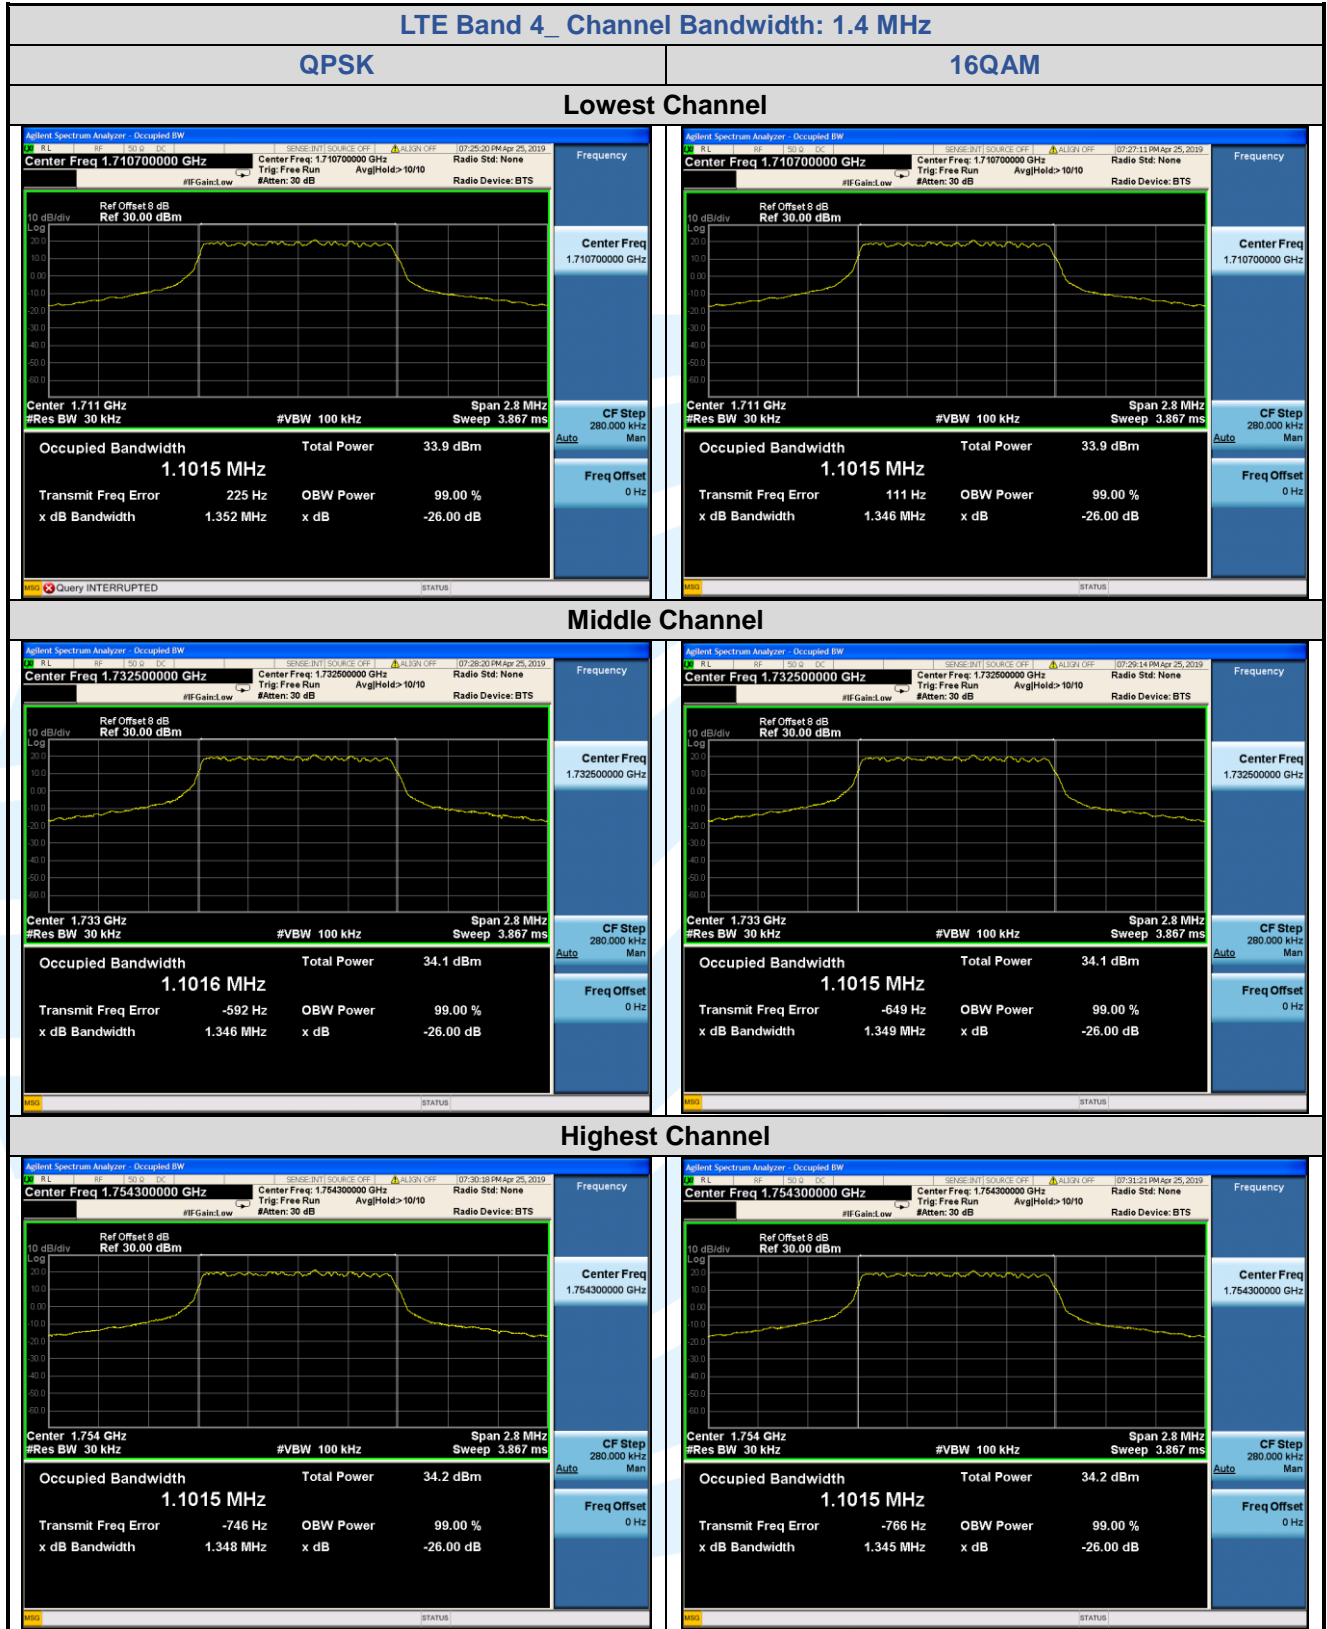

**LTE Band 4**

LTE Band 4								
Channel	RB Configuration		26 dB BW (MHz)			99% BW (MHz)		
	Size	Offset	QPSK	16QAM	64QAM	QPSK	16QAM	64QAM
<b>Channel Bandwidth: 1.4 MHz</b>								
Lowest	6	0	1.352	1.346	N/A	1.1015	1.1015	N/A
Middle	6	0	1.346	1.349	N/A	1.1016	1.1015	N/A
Highest	6	0	1.348	1.345	N/A	1.1015	1.1015	N/A
<b>Channel Bandwidth: 3 MHz</b>								
Lowest	15	0	3.072	3.075	N/A	2.6901	2.6909	N/A
Middle	15	0	3.089	3.089	N/A	2.6905	2.6907	N/A
Highest	15	0	3.077	3.083	N/A	2.6912	2.6912	N/A
<b>Channel Bandwidth: 5 MHz</b>								
Lowest	25	0	4.934	4.938	N/A	4.4647	4.4646	N/A
Middle	25	0	4.923	4.924	N/A	4.4647	4.4650	N/A
Highest	25	0	4.924	4.918	N/A	4.4627	4.4648	N/A
<b>Channel Bandwidth: 10 MHz</b>								
Lowest	50	0	9.488	9.503	N/A	8.9101	8.9089	N/A
Middle	50	0	9.545	9.523	N/A	8.9185	8.9194	N/A
Highest	50	0	9.513	9.499	N/A	8.9263	8.9185	N/A
<b>Channel Bandwidth: 15 MHz</b>								
Lowest	75	0	13.94	13.92	N/A	13.380	13.381	N/A
Middle	75	0	13.98	14.00	N/A	13.392	13.390	N/A
Highest	75	0	13.98	13.98	N/A	13.391	13.391	N/A
<b>Channel Bandwidth: 20 MHz</b>								
Lowest	100	0	18.38	18.38	N/A	17.792	17.792	N/A
Middle	100	0	18.49	18.48	N/A	17.808	17.805	N/A
Highest	100	0	18.49	18.50	N/A	17.819	17.819	N/A