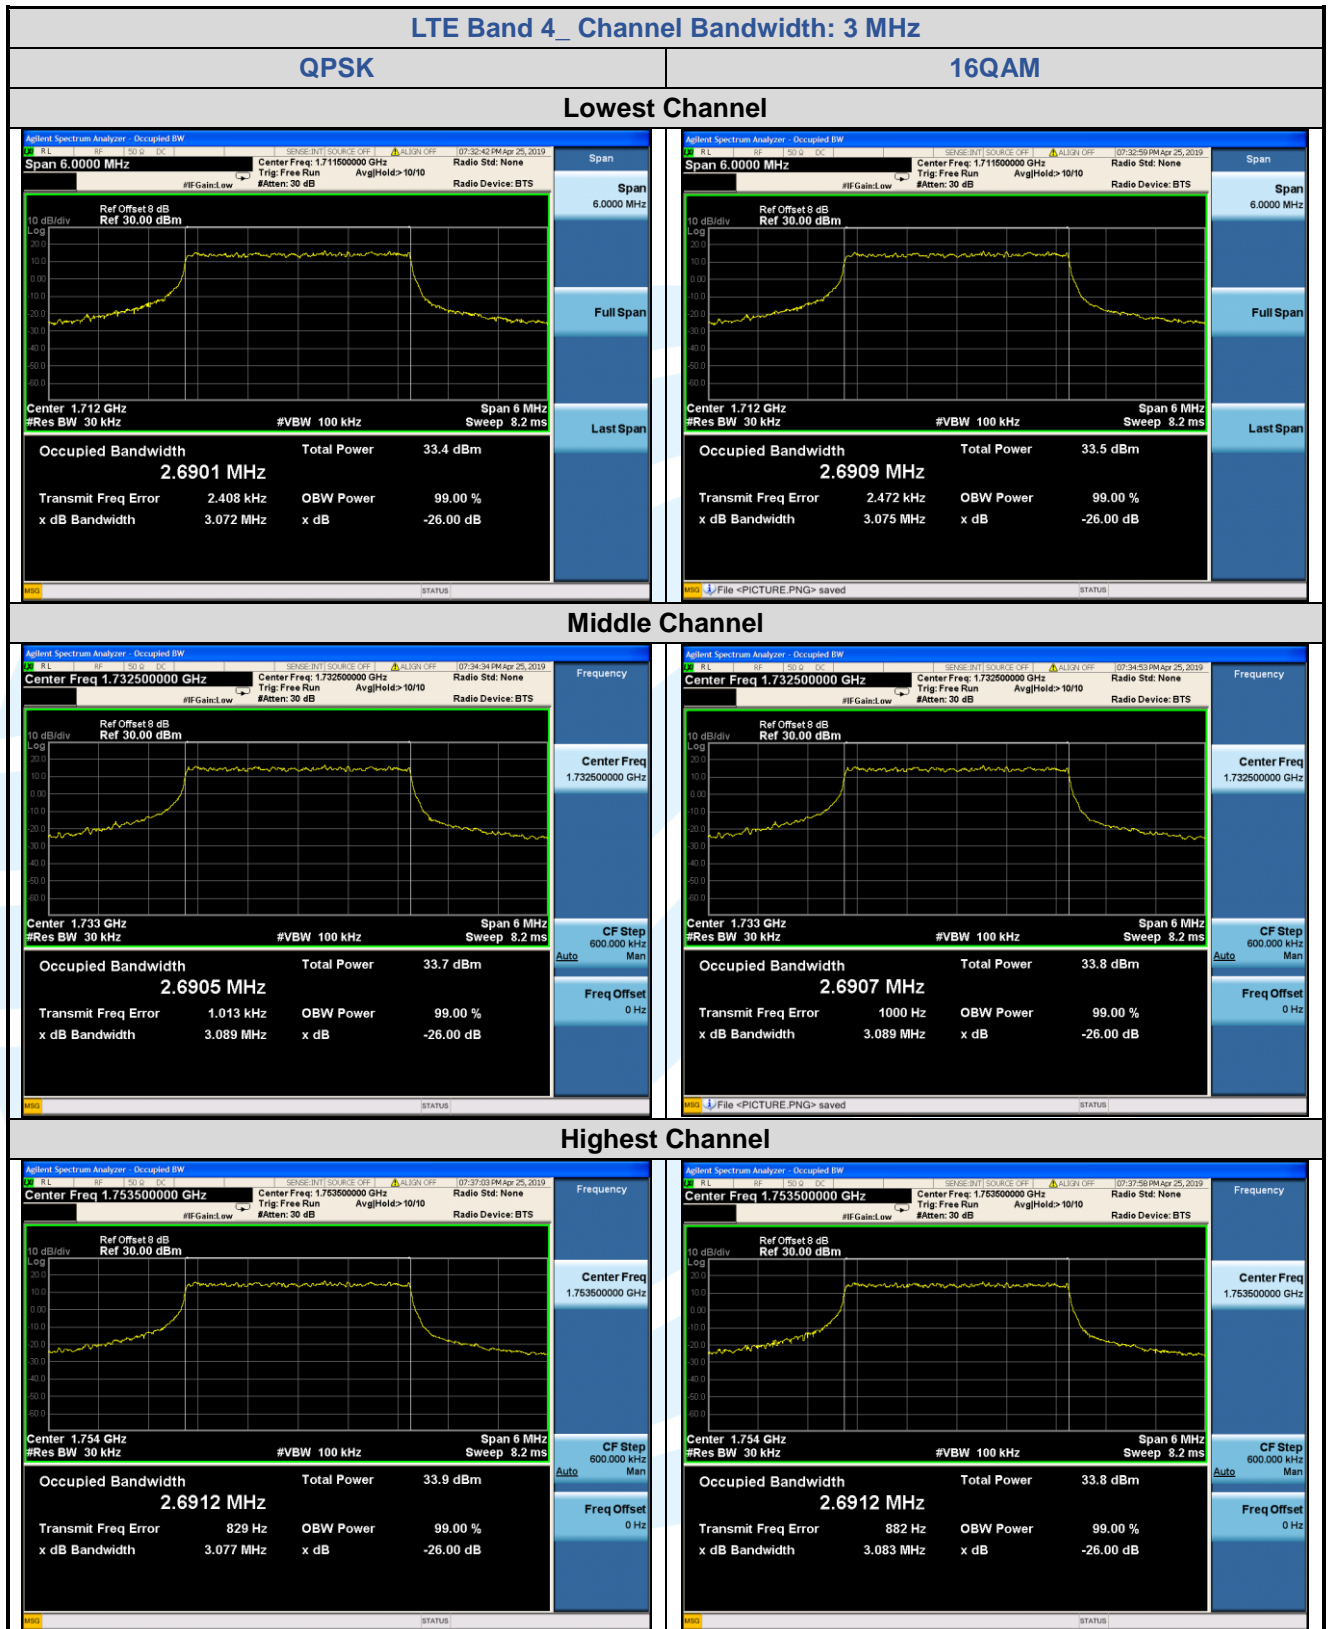

**LTE Band 4**

LTE Band 4								
Channel	RB Configuration		26 dB BW (MHz)			99% BW (MHz)		
	Size	Offset	QPSK	16QAM	64QAM	QPSK	16QAM	64QAM
<b>Channel Bandwidth: 1.4 MHz</b>								
Lowest	6	0	1.352	1.346	N/A	1.1015	1.1015	N/A
Middle	6	0	1.346	1.349	N/A	1.1016	1.1015	N/A
Highest	6	0	1.348	1.345	N/A	1.1015	1.1015	N/A
<b>Channel Bandwidth: 3 MHz</b>								
Lowest	15	0	3.072	3.075	N/A	2.6901	2.6909	N/A
Middle	15	0	3.089	3.089	N/A	2.6905	2.6907	N/A
Highest	15	0	3.077	3.083	N/A	2.6912	2.6912	N/A
<b>Channel Bandwidth: 5 MHz</b>								
Lowest	25	0	4.934	4.938	N/A	4.4647	4.4646	N/A
Middle	25	0	4.923	4.924	N/A	4.4647	4.4650	N/A
Highest	25	0	4.924	4.918	N/A	4.4627	4.4648	N/A
<b>Channel Bandwidth: 10 MHz</b>								
Lowest	50	0	9.488	9.503	N/A	8.9101	8.9089	N/A
Middle	50	0	9.545	9.523	N/A	8.9185	8.9194	N/A
Highest	50	0	9.513	9.499	N/A	8.9263	8.9185	N/A
<b>Channel Bandwidth: 15 MHz</b>								
Lowest	75	0	13.94	13.92	N/A	13.380	13.381	N/A
Middle	75	0	13.98	14.00	N/A	13.392	13.390	N/A
Highest	75	0	13.98	13.98	N/A	13.391	13.391	N/A
<b>Channel Bandwidth: 20 MHz</b>								
Lowest	100	0	18.38	18.38	N/A	17.792	17.792	N/A
Middle	100	0	18.49	18.48	N/A	17.808	17.805	N/A
Highest	100	0	18.49	18.50	N/A	17.819	17.819	N/A