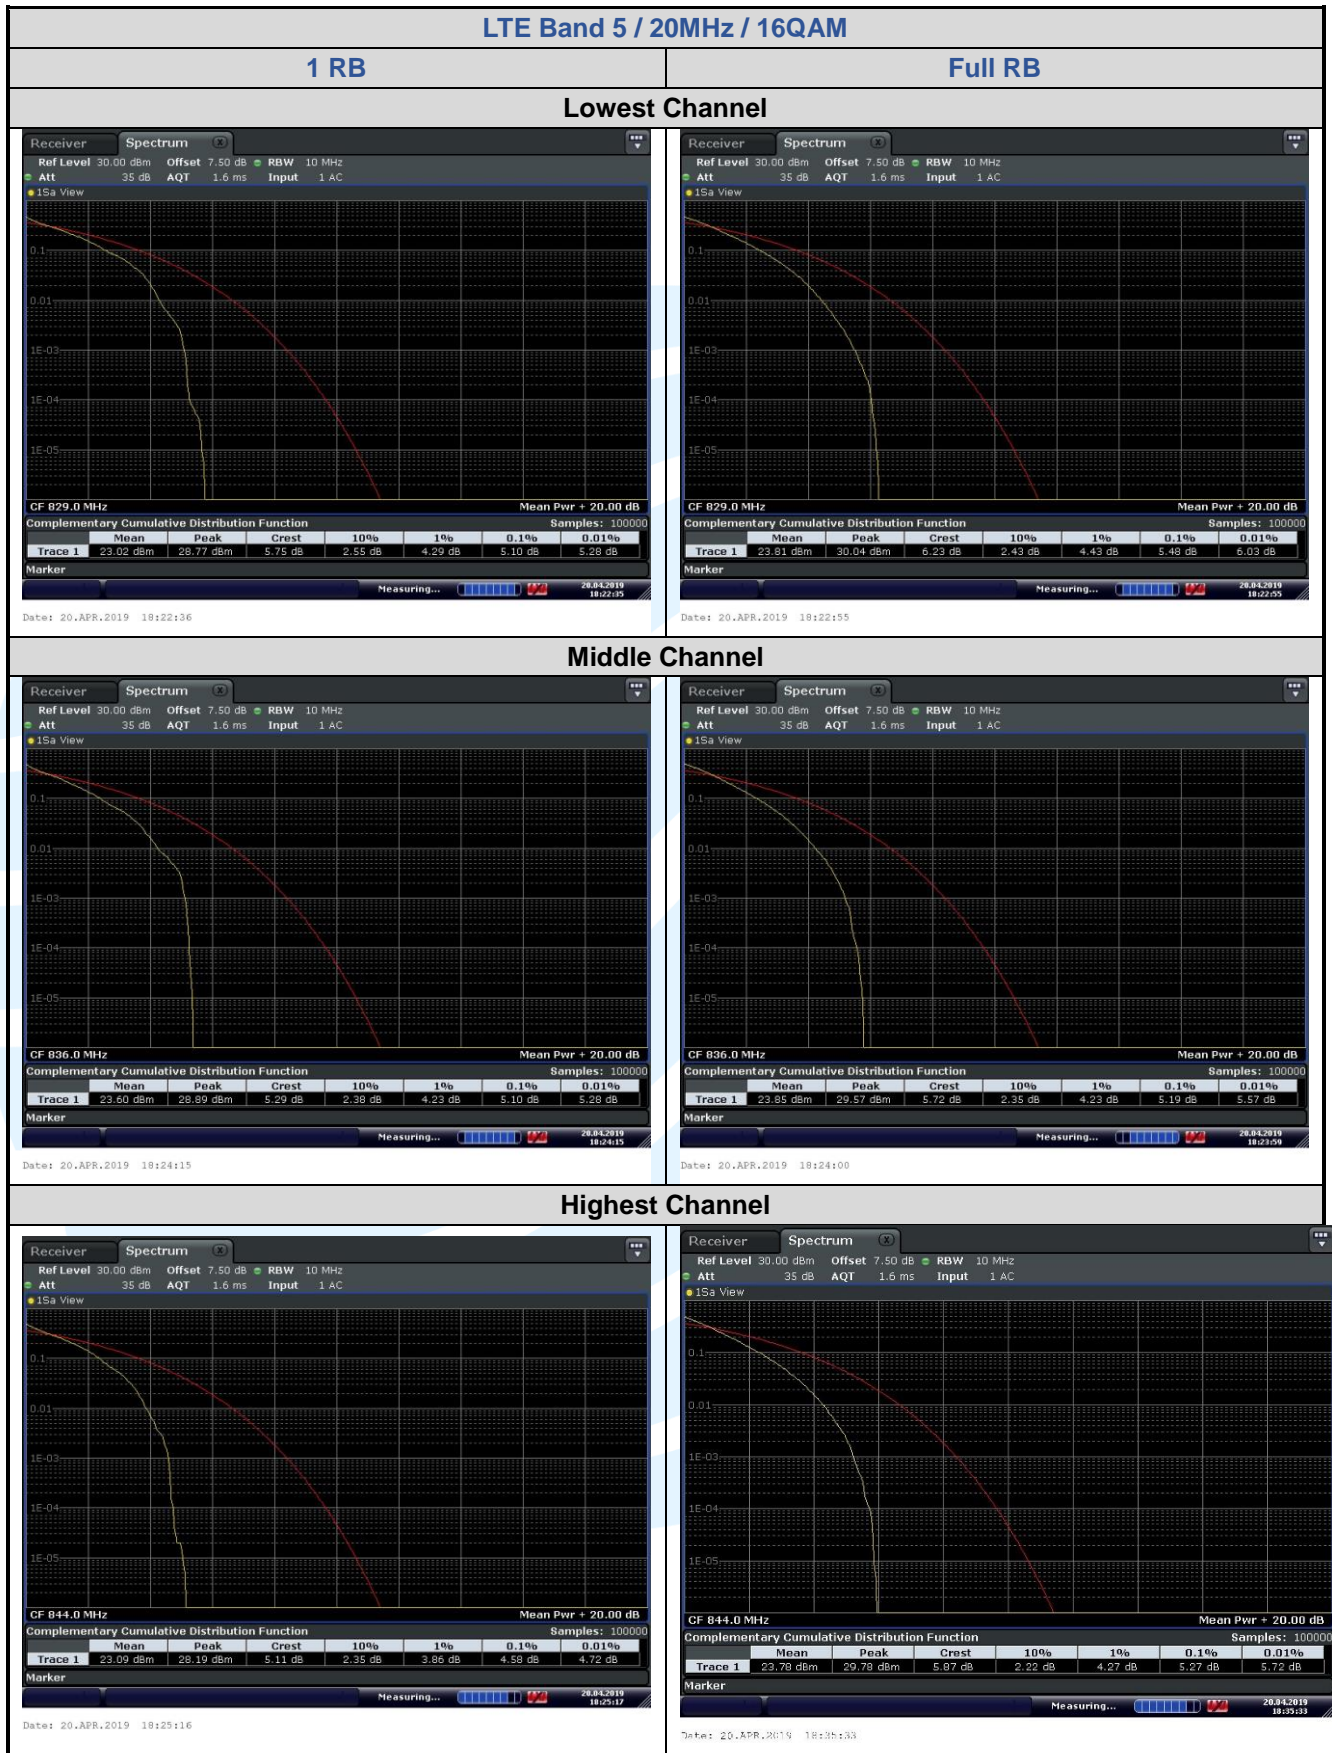

The test plots as follows:

LTE Band 2

Peak-to-average ratio (dB)						
Channel	RB Configuration	Channel Bandwidth: 20 MHz			Limit (dB)	Result
		QPSK	16QAM	64QAM		
Lowest	1 RB	5.10	5.13	N/A	13	Pass
	Full RB	4.23	4.17	N/A	13	Pass
Middle	1 RB	4.87	5.10	N/A	13	Pass
	Full RB	4.09	4.06	N/A	13	Pass
Highest	1 RB	5.25	6.06	N/A	13	Pass
	Full RB	4.29	4.23	N/A	13	Pass

LTE Band 4

Peak-to-average ratio (dB)						
Channel	RB Configuration	Channel Bandwidth: 20 MHz			Limit (dB)	Result
		QPSK	16QAM	64QAM		
Lowest	1 RB	4.75	5.04	N/A	13	Pass
	Full RB	3.97	3.97	N/A	13	Pass
Middle	1 RB	4.81	4.64	N/A	13	Pass
	Full RB	4.09	4.09	N/A	13	Pass
Highest	1 RB	5.01	5.05	N/A	13	Pass
	Full RB	4.23	4.23	N/A	13	Pass

LTE Band 5

Peak-to-average ratio (dB)						
Channel	RB Configuration	Channel Bandwidth: 20 MHz			Limit (dB)	Result
		QPSK	16QAM	64QAM		
Lowest	1 RB	5.13	5.10	N/A	13	Pass
	Full RB	5.57	5.48	N/A	13	Pass
Middle	1 RB	4.90	5.10	N/A	13	Pass
	Full RB	5.19	5.19	N/A	13	Pass
Highest	1 RB	4.58	4.58	N/A	13	Pass
	Full RB	5.22	5.27	N/A	13	Pass

LTE Band 12

Peak-to-average ratio (dB)						
Channel	RB Configuration	Channel Bandwidth: 20 MHz			Limit (dB)	Result
		QPSK	16QAM	64QAM		
Lowest	1 RB	5.74	5.42	N/A	13	Pass
	Full RB	5.30	5.59	N/A	13	Pass
Middle	1 RB	5.62	6.03	N/A	13	Pass
	Full RB	5.39	5.39	N/A	13	Pass
Highest	1 RB	6.09	5.94	N/A	13	Pass
	Full RB	5.57	5.39	N/A	13	Pass