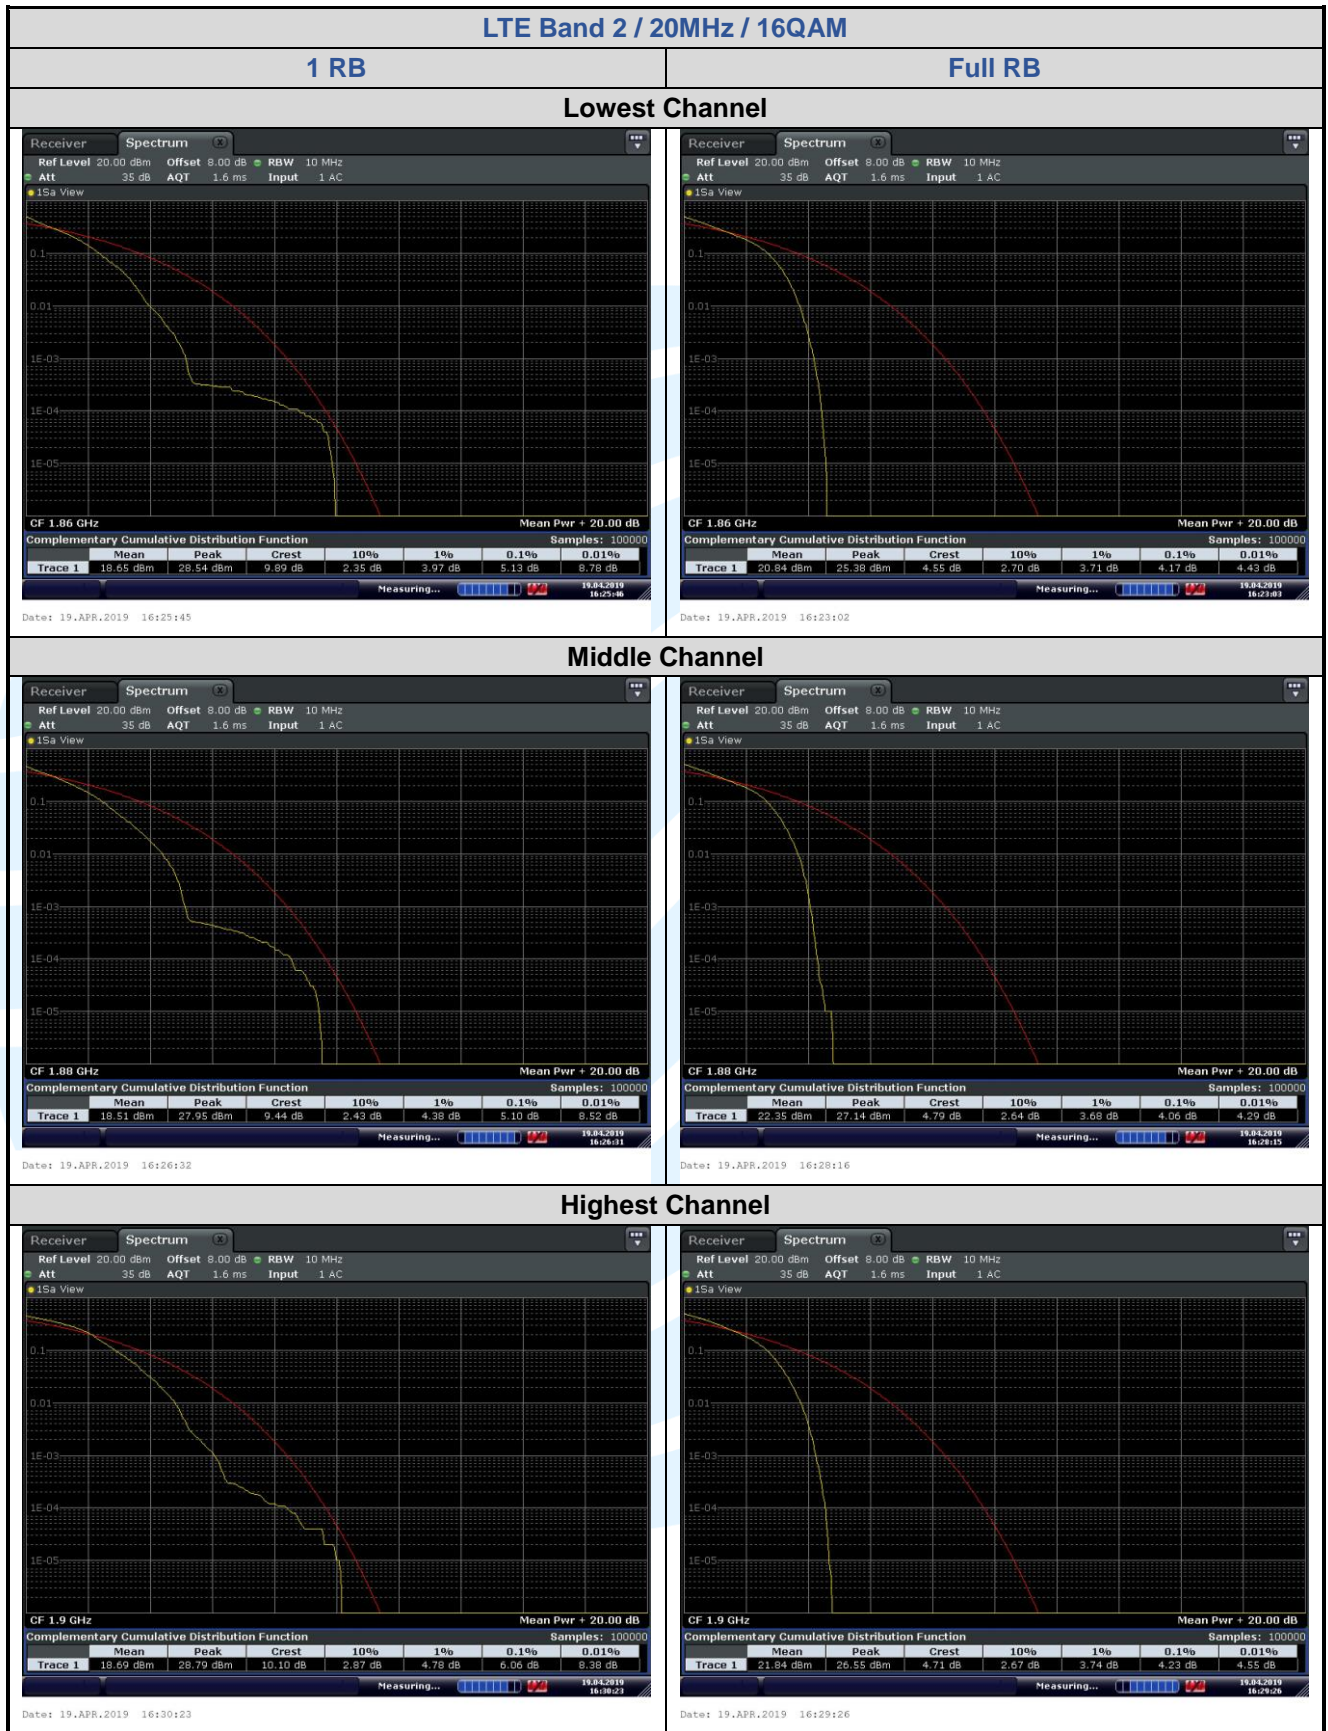

WCDMA RMC 12.2Kbps

Lowest Channel

Middle Channel

Highest Channel

N/A

Peak-to-average ratio (dB)			
Channel	WCDMA Band IV RMC 12.2Kbps	Limit (dB)	Result
Lowest	2.90	13	Pass
Middle	2.81	13	Pass
Highest	2.93	13	Pass

The test plots as follows:

LTE Band 2

Peak-to-average ratio (dB)						
Channel	RB Configuration	Channel Bandwidth: 20 MHz			Limit (dB)	Result
		QPSK	16QAM	64QAM		
Lowest	1 RB	5.10	5.13	N/A	13	Pass
	Full RB	4.23	4.17	N/A	13	Pass
Middle	1 RB	4.87	5.10	N/A	13	Pass
	Full RB	4.09	4.06	N/A	13	Pass
Highest	1 RB	5.25	6.06	N/A	13	Pass
	Full RB	4.29	4.23	N/A	13	Pass

LTE Band 4

Peak-to-average ratio (dB)						
Channel	RB Configuration	Channel Bandwidth: 20 MHz			Limit (dB)	Result
		QPSK	16QAM	64QAM		
Lowest	1 RB	4.75	5.04	N/A	13	Pass
	Full RB	3.97	3.97	N/A	13	Pass
Middle	1 RB	4.81	4.64	N/A	13	Pass
	Full RB	4.09	4.09	N/A	13	Pass
Highest	1 RB	5.01	5.05	N/A	13	Pass
	Full RB	4.23	4.23	N/A	13	Pass

LTE Band 5

Peak-to-average ratio (dB)						
Channel	RB Configuration	Channel Bandwidth: 20 MHz			Limit (dB)	Result
		QPSK	16QAM	64QAM		
Lowest	1 RB	5.13	5.10	N/A	13	Pass
	Full RB	5.57	5.48	N/A	13	Pass
Middle	1 RB	4.90	5.10	N/A	13	Pass
	Full RB	5.19	5.19	N/A	13	Pass
Highest	1 RB	4.58	4.58	N/A	13	Pass
	Full RB	5.22	5.27	N/A	13	Pass