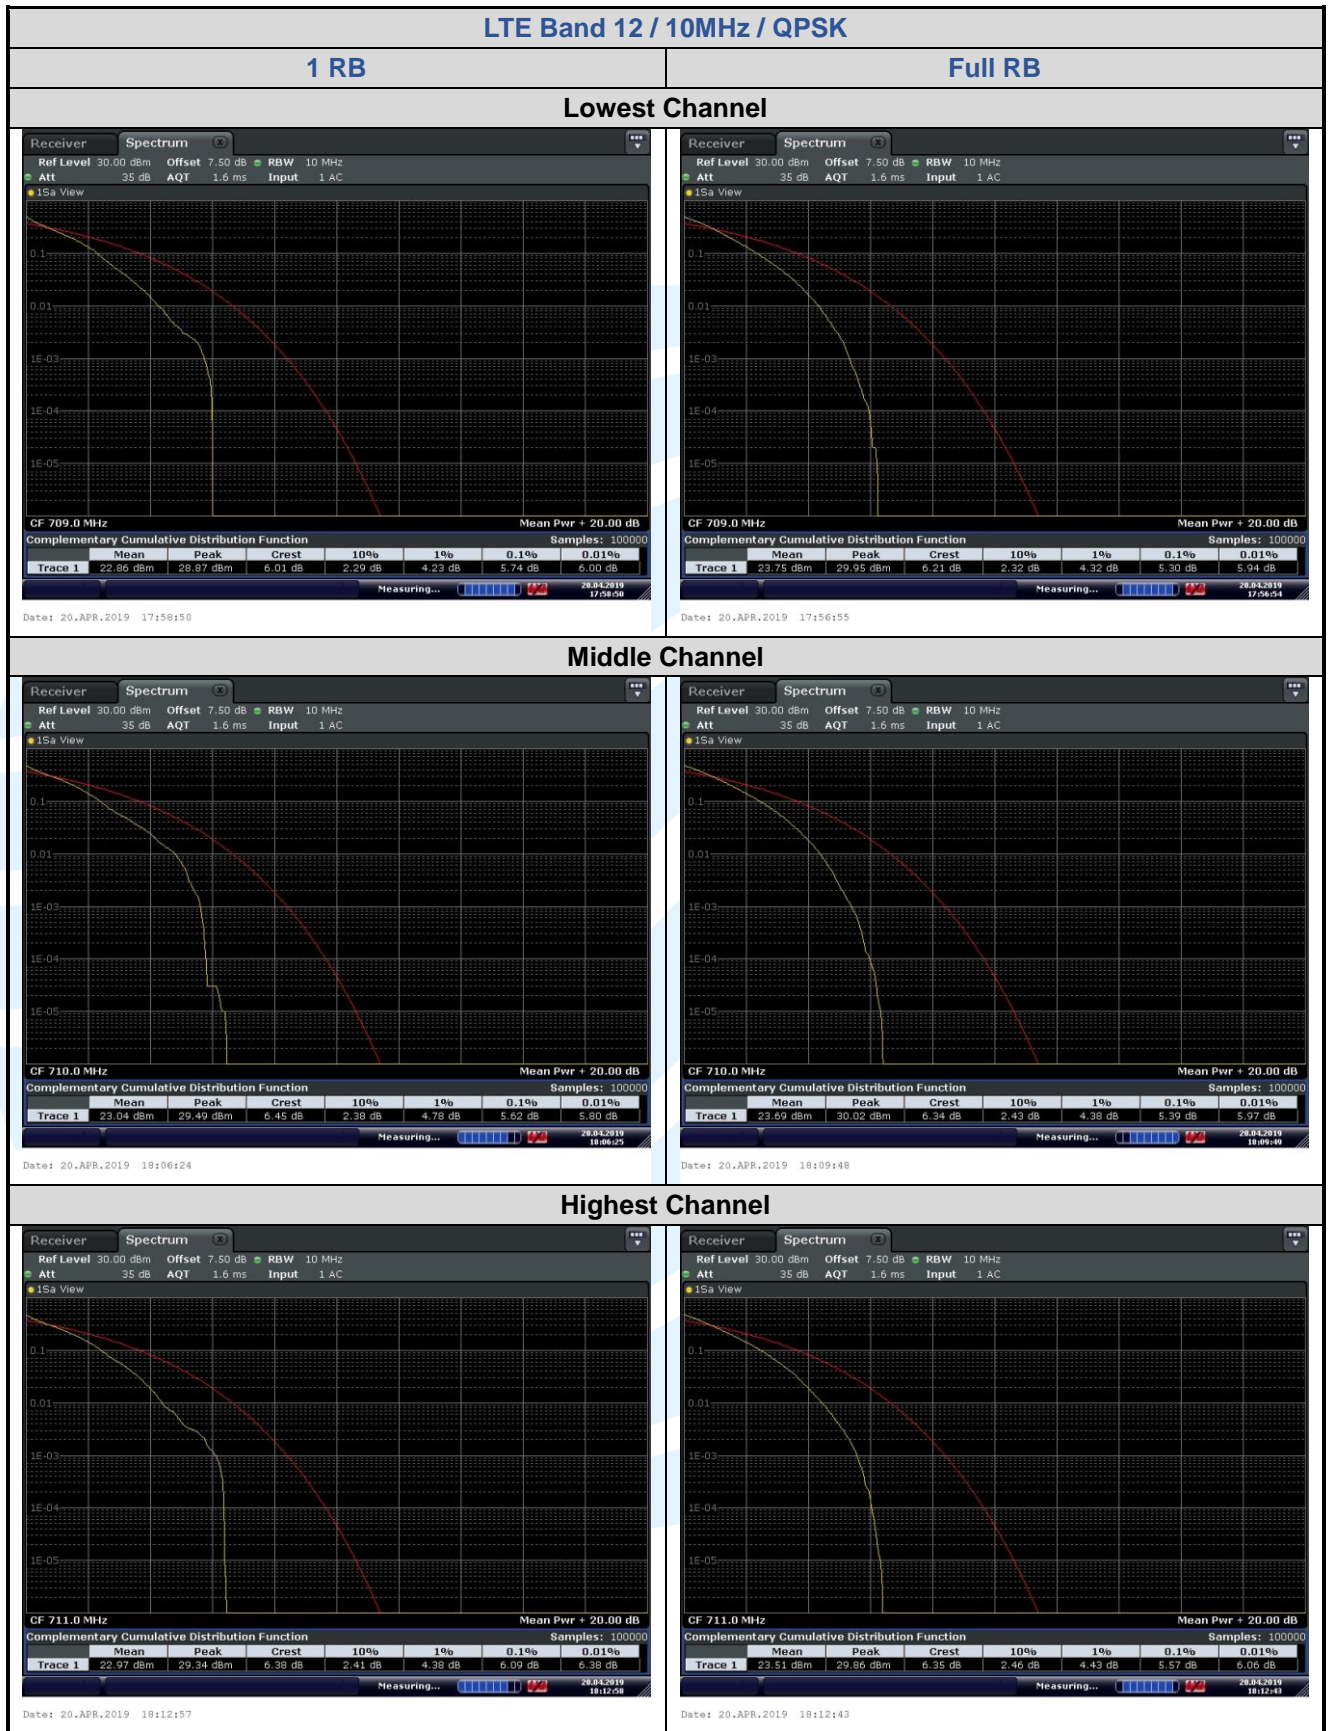

The test plots as follows:

LTE Band 2

Peak-to-average ratio (dB)						
Channel	RB Configuration	Channel Bandwidth: 20 MHz			Limit (dB)	Result
		QPSK	16QAM	64QAM		
Lowest	1 RB	5.10	5.13	N/A	13	Pass
	Full RB	4.23	4.17	N/A	13	Pass
Middle	1 RB	4.87	5.10	N/A	13	Pass
	Full RB	4.09	4.06	N/A	13	Pass
Highest	1 RB	5.25	6.06	N/A	13	Pass
	Full RB	4.29	4.23	N/A	13	Pass

LTE Band 4

Peak-to-average ratio (dB)						
Channel	RB Configuration	Channel Bandwidth: 20 MHz			Limit (dB)	Result
		QPSK	16QAM	64QAM		
Lowest	1 RB	4.75	5.04	N/A	13	Pass
	Full RB	3.97	3.97	N/A	13	Pass
Middle	1 RB	4.81	4.64	N/A	13	Pass
	Full RB	4.09	4.09	N/A	13	Pass
Highest	1 RB	5.01	5.05	N/A	13	Pass
	Full RB	4.23	4.23	N/A	13	Pass

LTE Band 5

Peak-to-average ratio (dB)						
Channel	RB Configuration	Channel Bandwidth: 20 MHz			Limit (dB)	Result
		QPSK	16QAM	64QAM		
Lowest	1 RB	5.13	5.10	N/A	13	Pass
	Full RB	5.57	5.48	N/A	13	Pass
Middle	1 RB	4.90	5.10	N/A	13	Pass
	Full RB	5.19	5.19	N/A	13	Pass
Highest	1 RB	4.58	4.58	N/A	13	Pass
	Full RB	5.22	5.27	N/A	13	Pass

LTE Band 12

Peak-to-average ratio (dB)						
Channel	RB Configuration	Channel Bandwidth: 20 MHz			Limit (dB)	Result
		QPSK	16QAM	64QAM		
Lowest	1 RB	5.74	5.42	N/A	13	Pass
	Full RB	5.30	5.59	N/A	13	Pass
Middle	1 RB	5.62	6.03	N/A	13	Pass
	Full RB	5.39	5.39	N/A	13	Pass
Highest	1 RB	6.09	5.94	N/A	13	Pass
	Full RB	5.57	5.39	N/A	13	Pass