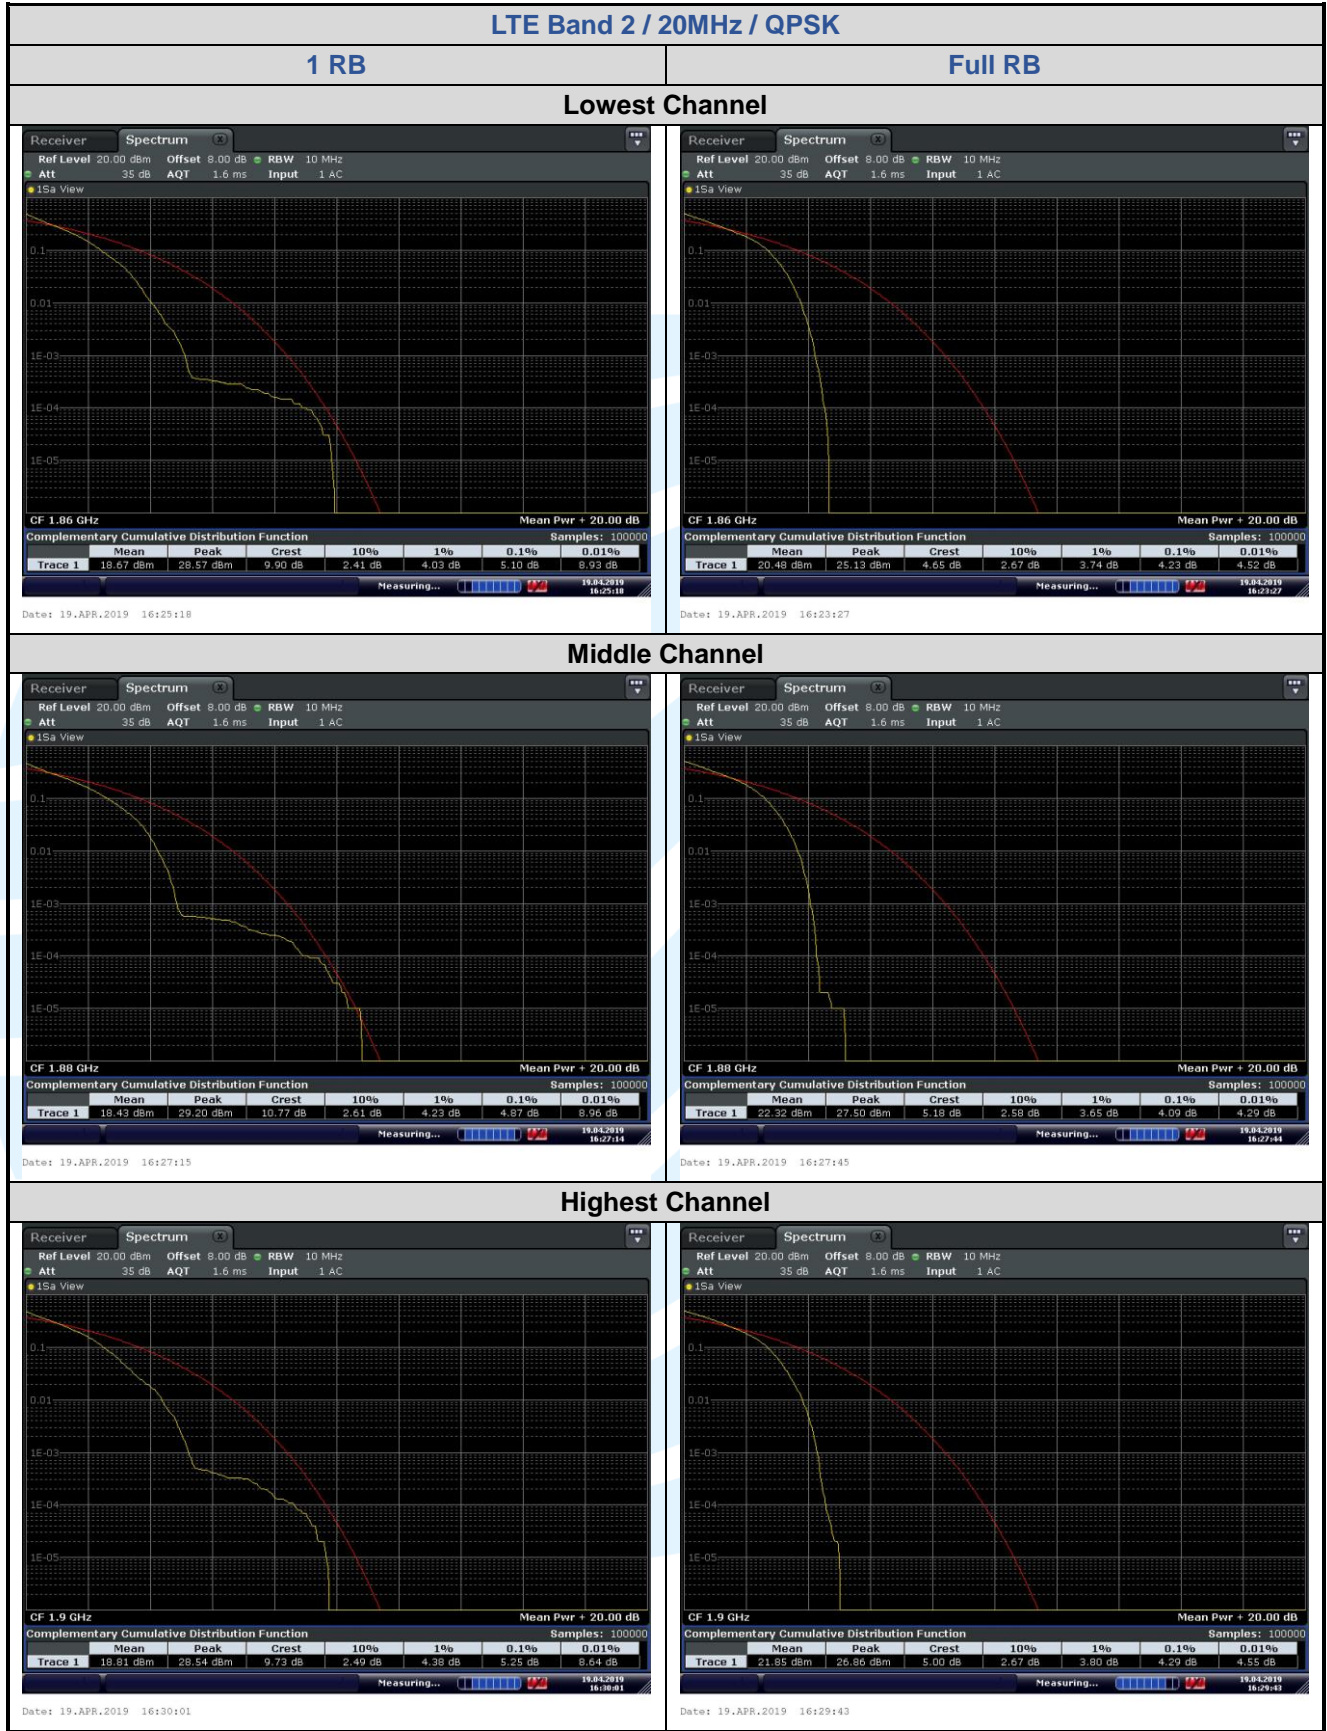

WCDMA RMC 12.2Kbps

Lowest Channel

Middle Channel

Highest Channel

N/A

Peak-to-average ratio (dB)			
Channel	WCDMA Band IV RMC 12.2Kbps	Limit (dB)	Result
Lowest	2.90	13	Pass
Middle	2.81	13	Pass
Highest	2.93	13	Pass

The test plots as follows:

LTE Band 2

Peak-to-average ratio (dB)						
Channel	RB Configuration	Channel Bandwidth: 20 MHz			Limit (dB)	Result
		QPSK	16QAM	64QAM		
Lowest	1 RB	5.10	5.13	N/A	13	Pass
	Full RB	4.23	4.17	N/A	13	Pass
Middle	1 RB	4.87	5.10	N/A	13	Pass
	Full RB	4.09	4.06	N/A	13	Pass
Highest	1 RB	5.25	6.06	N/A	13	Pass
	Full RB	4.29	4.23	N/A	13	Pass

LTE Band 4

Peak-to-average ratio (dB)						
Channel	RB Configuration	Channel Bandwidth: 20 MHz			Limit (dB)	Result
		QPSK	16QAM	64QAM		
Lowest	1 RB	4.75	5.04	N/A	13	Pass
	Full RB	3.97	3.97	N/A	13	Pass
Middle	1 RB	4.81	4.64	N/A	13	Pass
	Full RB	4.09	4.09	N/A	13	Pass
Highest	1 RB	5.01	5.05	N/A	13	Pass
	Full RB	4.23	4.23	N/A	13	Pass

LTE Band 5

Peak-to-average ratio (dB)						
Channel	RB Configuration	Channel Bandwidth: 20 MHz			Limit (dB)	Result
		QPSK	16QAM	64QAM		
Lowest	1 RB	5.13	5.10	N/A	13	Pass
	Full RB	5.57	5.48	N/A	13	Pass
Middle	1 RB	4.90	5.10	N/A	13	Pass
	Full RB	5.19	5.19	N/A	13	Pass
Highest	1 RB	4.58	4.58	N/A	13	Pass
	Full RB	5.22	5.27	N/A	13	Pass