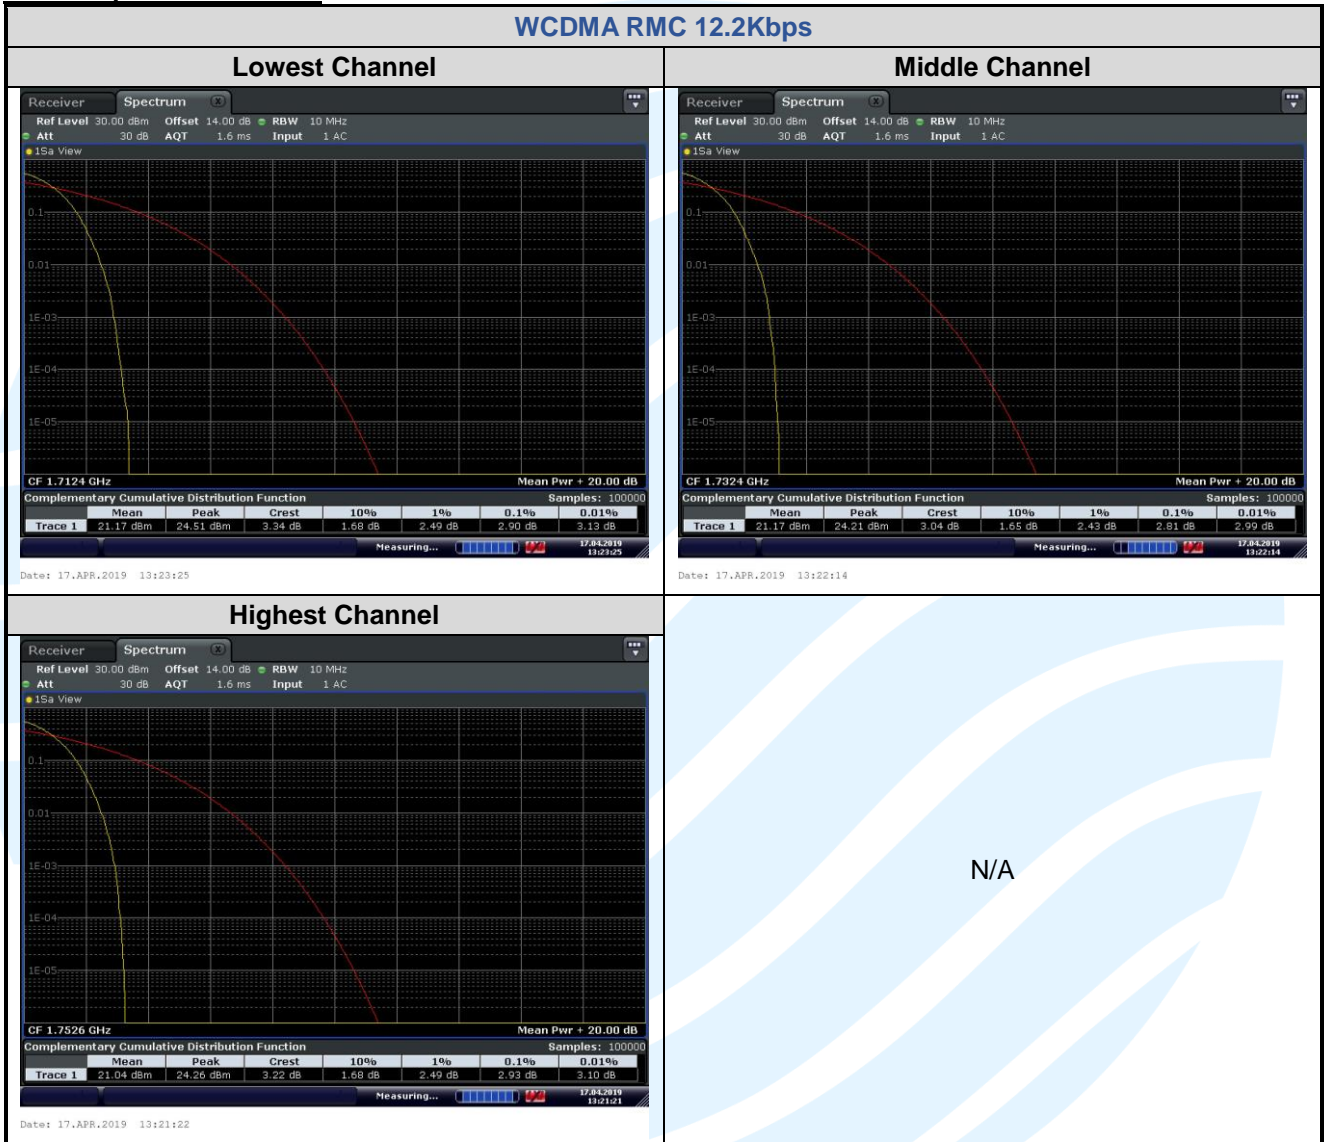

WCDMA RMC 12.2Kbps

Lowest Channel

Middle Channel

Highest Channel

N/A

Peak-to-average ratio (dB)			
Channel	WCDMA Band IV RMC 12.2Kbps	Limit (dB)	Result
Lowest	2.90	13	Pass
Middle	2.81	13	Pass
Highest	2.93	13	Pass

The test plots as follows:

LTE Band 2

Peak-to-average ratio (dB)						
Channel	RB Configuration	Channel Bandwidth: 20 MHz			Limit (dB)	Result
		QPSK	16QAM	64QAM		
Lowest	1 RB	5.10	5.13	N/A	13	Pass
	Full RB	4.23	4.17	N/A	13	Pass
Middle	1 RB	4.87	5.10	N/A	13	Pass
	Full RB	4.09	4.06	N/A	13	Pass
Highest	1 RB	5.25	6.06	N/A	13	Pass
	Full RB	4.29	4.23	N/A	13	Pass

LTE Band 4

Peak-to-average ratio (dB)						
Channel	RB Configuration	Channel Bandwidth: 20 MHz			Limit (dB)	Result
		QPSK	16QAM	64QAM		
Lowest	1 RB	4.75	5.04	N/A	13	Pass
	Full RB	3.97	3.97	N/A	13	Pass
Middle	1 RB	4.81	4.64	N/A	13	Pass
	Full RB	4.09	4.09	N/A	13	Pass
Highest	1 RB	5.01	5.05	N/A	13	Pass
	Full RB	4.23	4.23	N/A	13	Pass

LTE Band 5

Peak-to-average ratio (dB)						
Channel	RB Configuration	Channel Bandwidth: 20 MHz			Limit (dB)	Result
		QPSK	16QAM	64QAM		
Lowest	1 RB	5.13	5.10	N/A	13	Pass
	Full RB	5.57	5.48	N/A	13	Pass
Middle	1 RB	4.90	5.10	N/A	13	Pass
	Full RB	5.19	5.19	N/A	13	Pass
Highest	1 RB	4.58	4.58	N/A	13	Pass
	Full RB	5.22	5.27	N/A	13	Pass