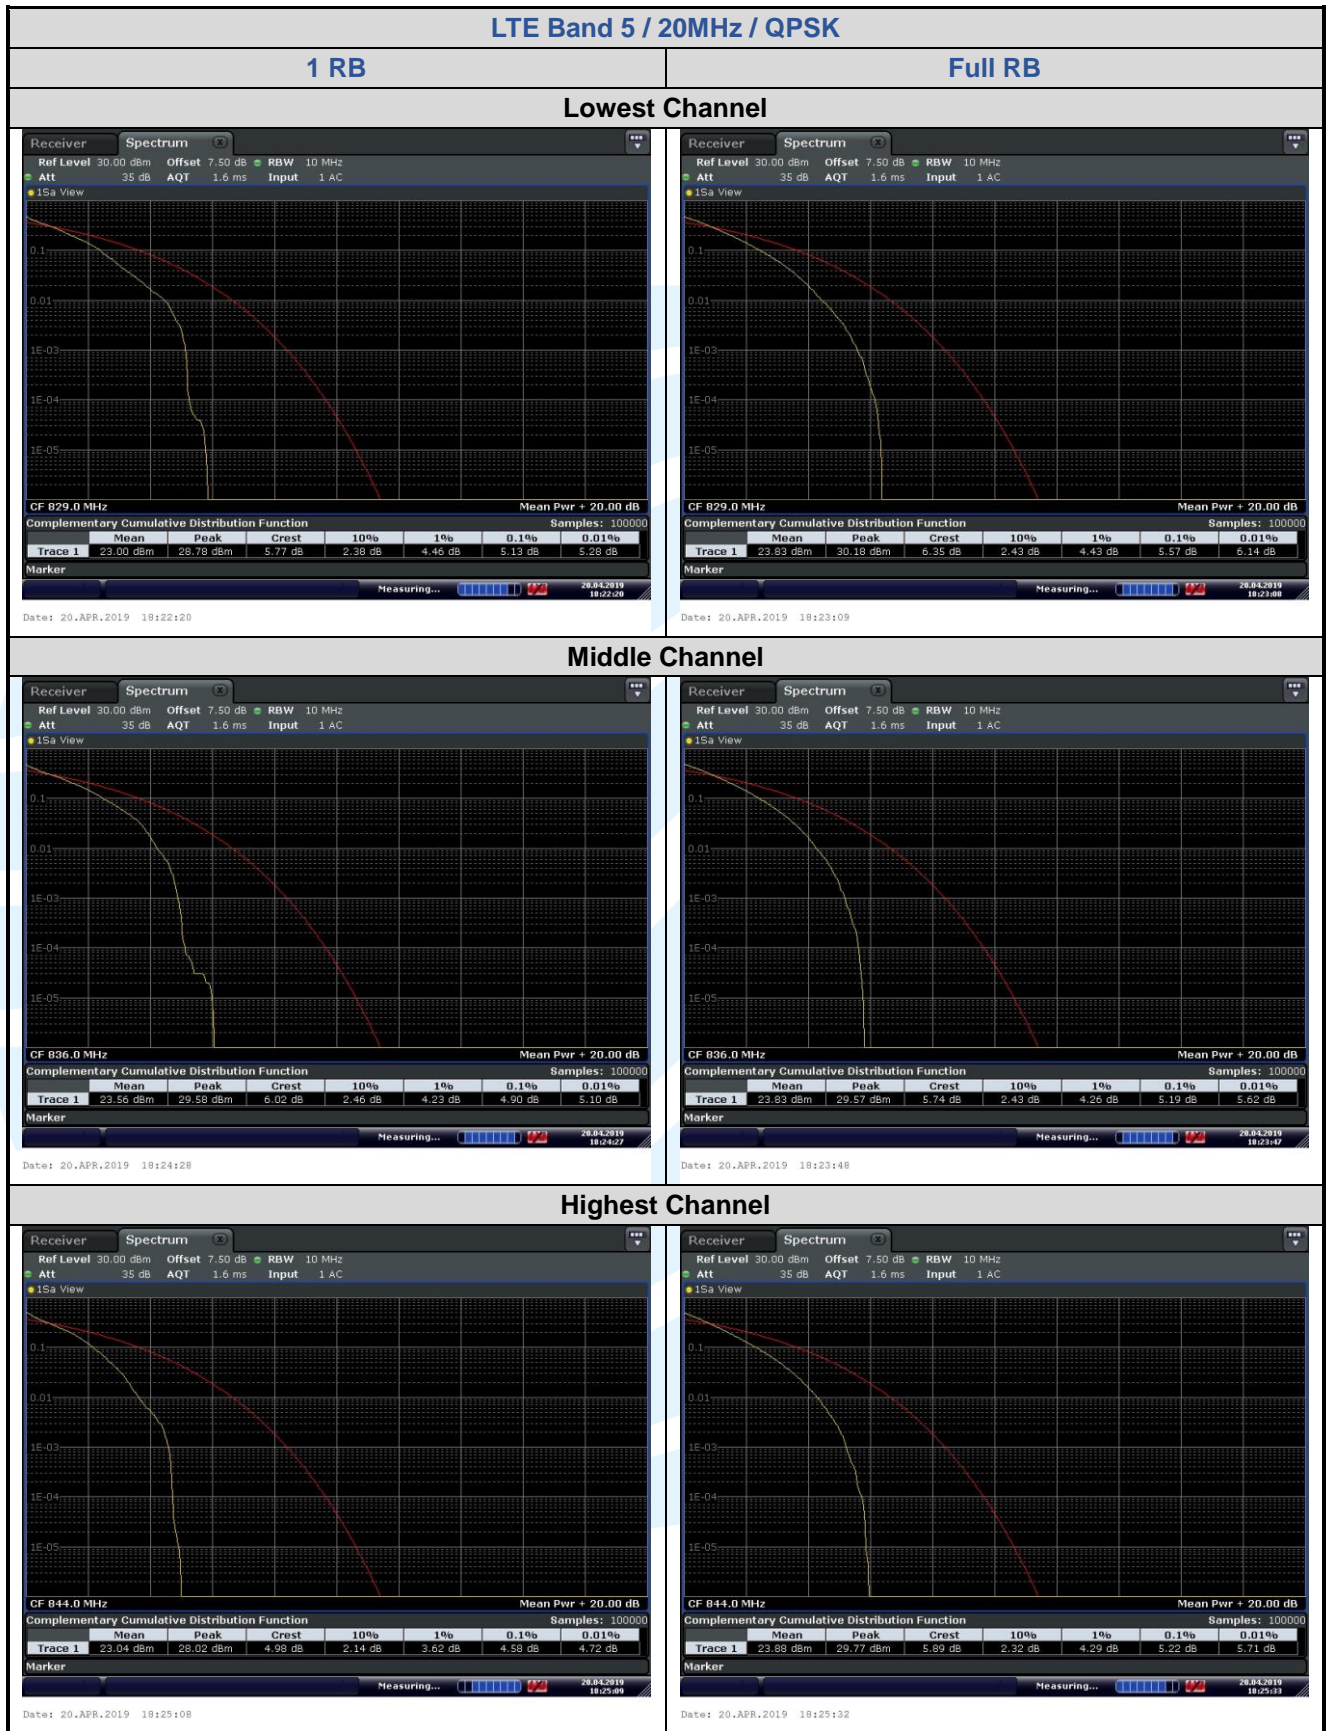

The test plots as follows:

LTE Band 2

Peak-to-average ratio (dB)						
Channel	RB Configuration	Channel Bandwidth: 20 MHz			Limit (dB)	Result
		QPSK	16QAM	64QAM		
Lowest	1 RB	5.10	5.13	N/A	13	Pass
	Full RB	4.23	4.17	N/A	13	Pass
Middle	1 RB	4.87	5.10	N/A	13	Pass
	Full RB	4.09	4.06	N/A	13	Pass
Highest	1 RB	5.25	6.06	N/A	13	Pass
	Full RB	4.29	4.23	N/A	13	Pass

LTE Band 4

Peak-to-average ratio (dB)						
Channel	RB Configuration	Channel Bandwidth: 20 MHz			Limit (dB)	Result
		QPSK	16QAM	64QAM		
Lowest	1 RB	4.75	5.04	N/A	13	Pass
	Full RB	3.97	3.97	N/A	13	Pass
Middle	1 RB	4.81	4.64	N/A	13	Pass
	Full RB	4.09	4.09	N/A	13	Pass
Highest	1 RB	5.01	5.05	N/A	13	Pass
	Full RB	4.23	4.23	N/A	13	Pass

LTE Band 5

Peak-to-average ratio (dB)						
Channel	RB Configuration	Channel Bandwidth: 20 MHz			Limit (dB)	Result
		QPSK	16QAM	64QAM		
Lowest	1 RB	5.13	5.10	N/A	13	Pass
	Full RB	5.57	5.48	N/A	13	Pass
Middle	1 RB	4.90	5.10	N/A	13	Pass
	Full RB	5.19	5.19	N/A	13	Pass
Highest	1 RB	4.58	4.58	N/A	13	Pass
	Full RB	5.22	5.27	N/A	13	Pass

LTE Band 12

Peak-to-average ratio (dB)						
Channel	RB Configuration	Channel Bandwidth: 20 MHz			Limit (dB)	Result
		QPSK	16QAM	64QAM		
Lowest	1 RB	5.74	5.42	N/A	13	Pass
	Full RB	5.30	5.59	N/A	13	Pass
Middle	1 RB	5.62	6.03	N/A	13	Pass
	Full RB	5.39	5.39	N/A	13	Pass
Highest	1 RB	6.09	5.94	N/A	13	Pass
	Full RB	5.57	5.39	N/A	13	Pass