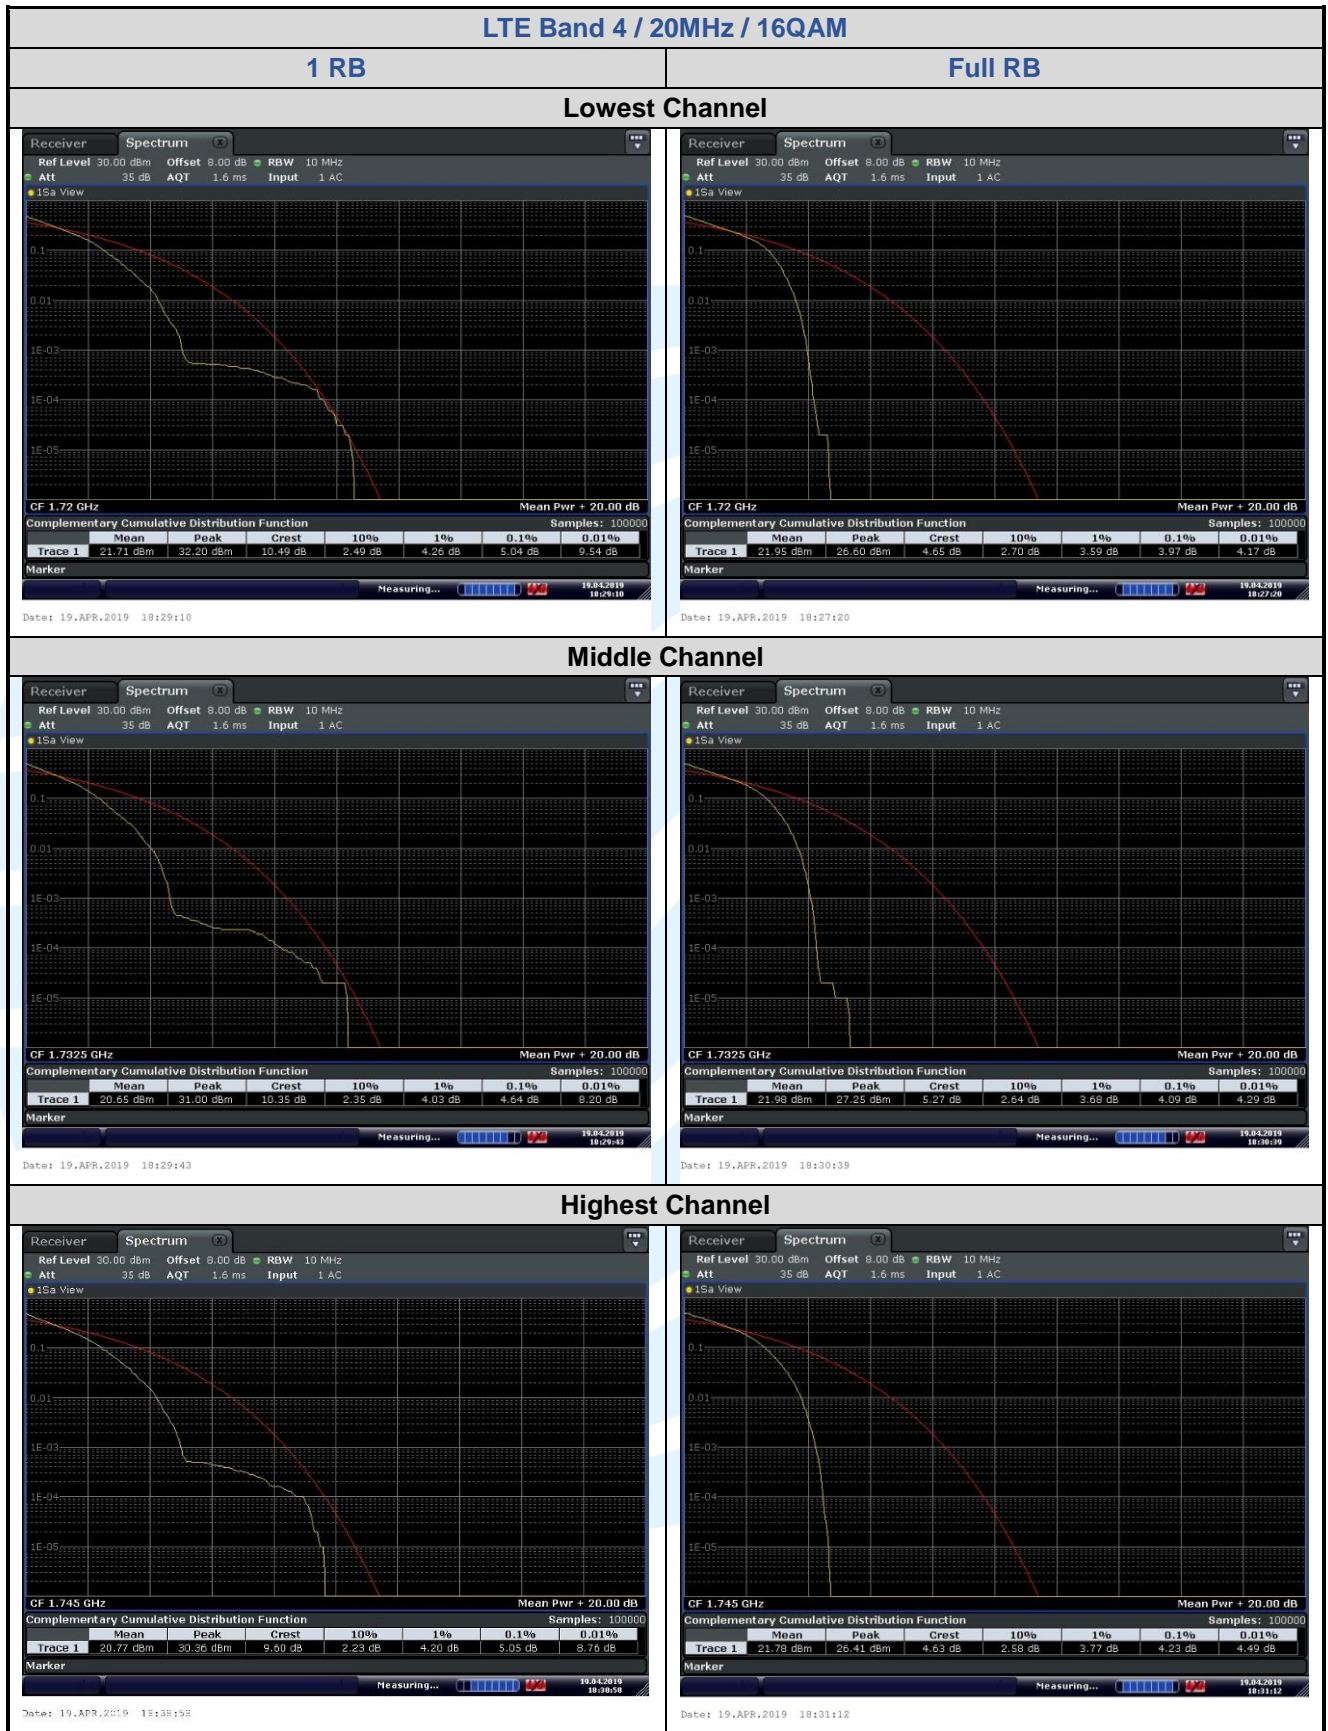

WCDMA RMC 12.2Kbps

Lowest Channel

Middle Channel

Highest Channel

N/A

Peak-to-average ratio (dB)			
Channel	WCDMA Band IV RMC 12.2Kbps	Limit (dB)	Result
Lowest	2.90	13	Pass
Middle	2.81	13	Pass
Highest	2.93	13	Pass

The test plots as follows:

LTE Band 2

Peak-to-average ratio (dB)						
Channel	RB Configuration	Channel Bandwidth: 20 MHz			Limit (dB)	Result
		QPSK	16QAM	64QAM		
Lowest	1 RB	5.10	5.13	N/A	13	Pass
	Full RB	4.23	4.17	N/A	13	Pass
Middle	1 RB	4.87	5.10	N/A	13	Pass
	Full RB	4.09	4.06	N/A	13	Pass
Highest	1 RB	5.25	6.06	N/A	13	Pass
	Full RB	4.29	4.23	N/A	13	Pass

LTE Band 4

Peak-to-average ratio (dB)						
Channel	RB Configuration	Channel Bandwidth: 20 MHz			Limit (dB)	Result
		QPSK	16QAM	64QAM		
Lowest	1 RB	4.75	5.04	N/A	13	Pass
	Full RB	3.97	3.97	N/A	13	Pass
Middle	1 RB	4.81	4.64	N/A	13	Pass
	Full RB	4.09	4.09	N/A	13	Pass
Highest	1 RB	5.01	5.05	N/A	13	Pass
	Full RB	4.23	4.23	N/A	13	Pass

LTE Band 5

Peak-to-average ratio (dB)						
Channel	RB Configuration	Channel Bandwidth: 20 MHz			Limit (dB)	Result
		QPSK	16QAM	64QAM		
Lowest	1 RB	5.13	5.10	N/A	13	Pass
	Full RB	5.57	5.48	N/A	13	Pass
Middle	1 RB	4.90	5.10	N/A	13	Pass
	Full RB	5.19	5.19	N/A	13	Pass
Highest	1 RB	4.58	4.58	N/A	13	Pass
	Full RB	5.22	5.27	N/A	13	Pass