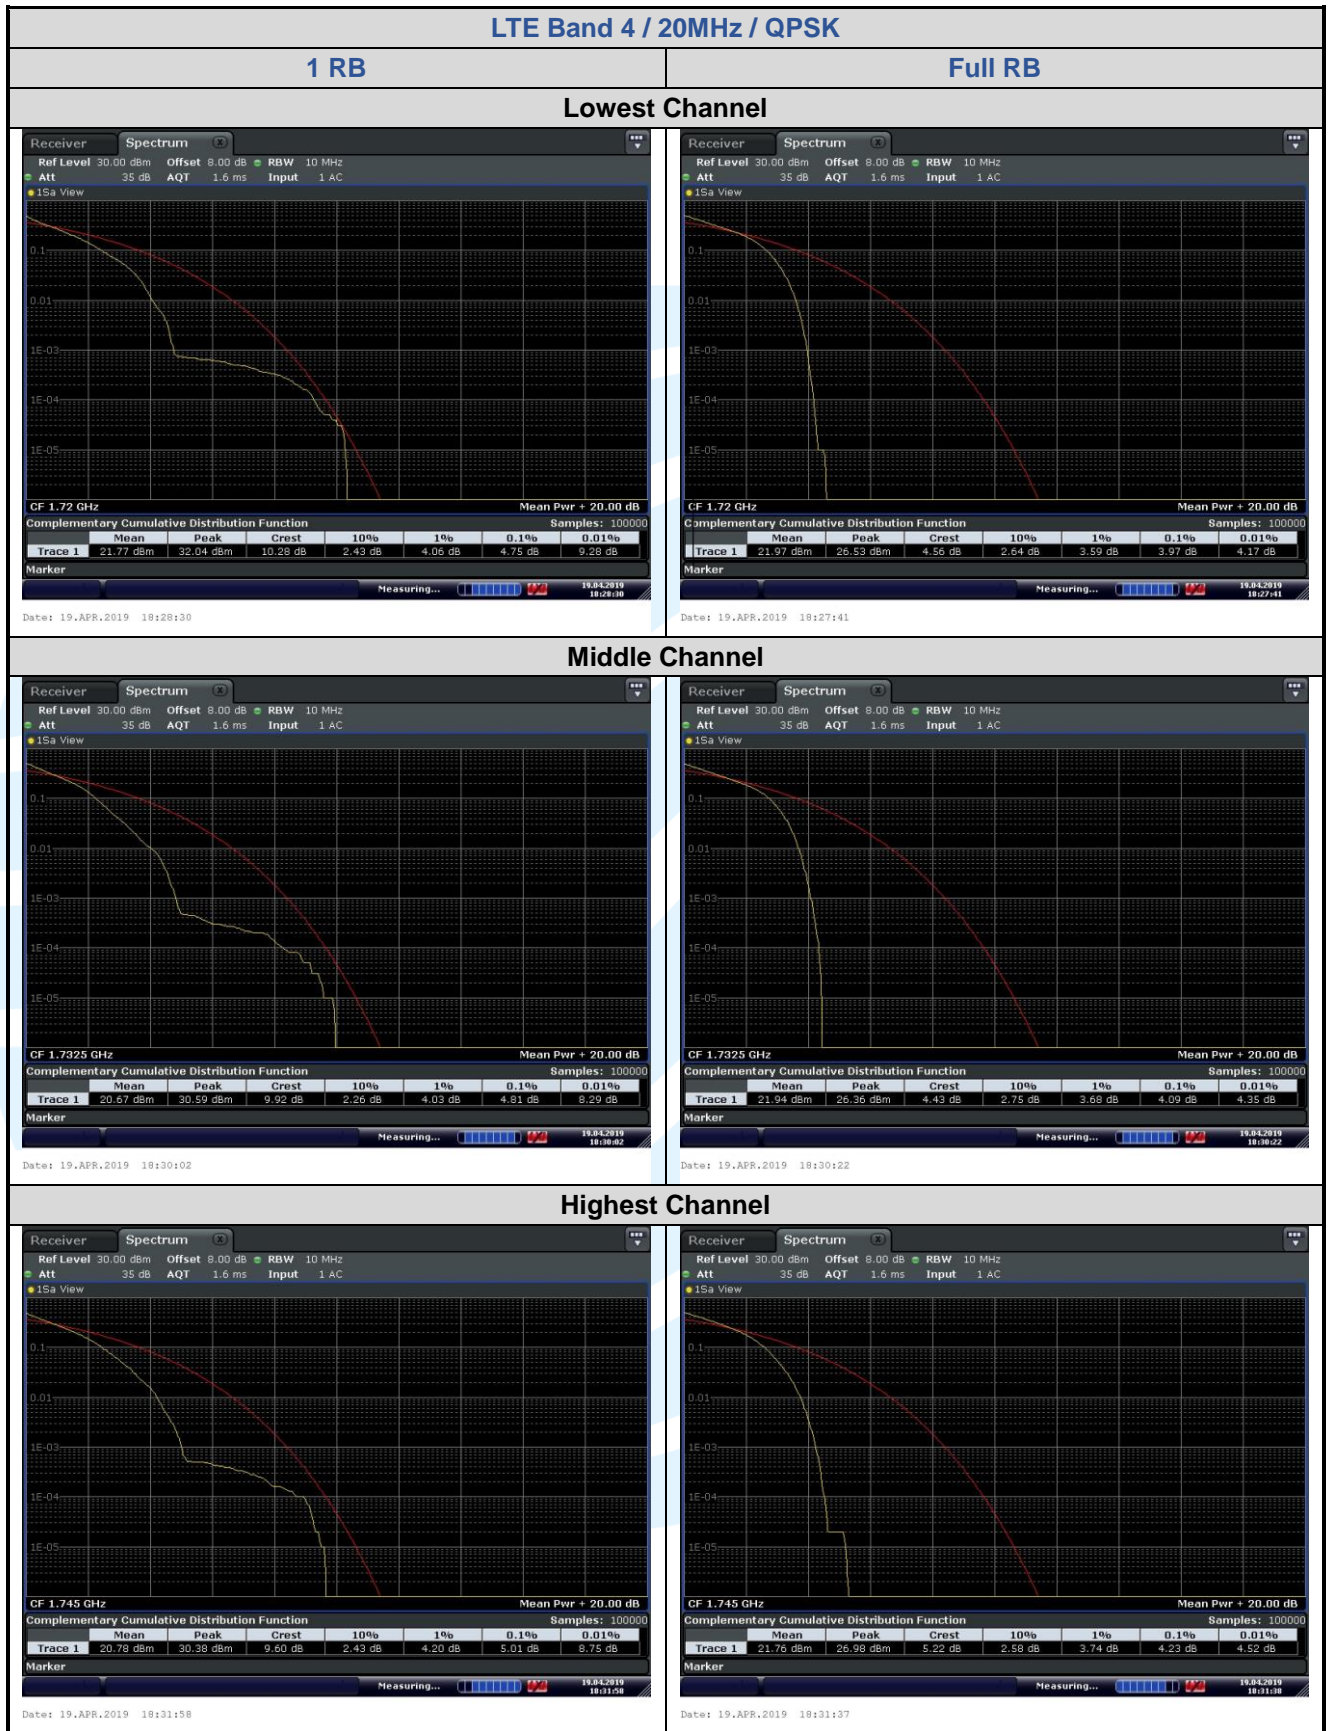

WCDMA RMC 12.2Kbps

Lowest Channel

Middle Channel

Highest Channel

N/A

Peak-to-average ratio (dB)			
Channel	WCDMA Band IV RMC 12.2Kbps	Limit (dB)	Result
Lowest	2.90	13	Pass
Middle	2.81	13	Pass
Highest	2.93	13	Pass

The test plots as follows:

LTE Band 2

Peak-to-average ratio (dB)						
Channel	RB Configuration	Channel Bandwidth: 20 MHz			Limit (dB)	Result
		QPSK	16QAM	64QAM		
Lowest	1 RB	5.10	5.13	N/A	13	Pass
	Full RB	4.23	4.17	N/A	13	Pass
Middle	1 RB	4.87	5.10	N/A	13	Pass
	Full RB	4.09	4.06	N/A	13	Pass
Highest	1 RB	5.25	6.06	N/A	13	Pass
	Full RB	4.29	4.23	N/A	13	Pass

LTE Band 4

Peak-to-average ratio (dB)						
Channel	RB Configuration	Channel Bandwidth: 20 MHz			Limit (dB)	Result
		QPSK	16QAM	64QAM		
Lowest	1 RB	4.75	5.04	N/A	13	Pass
	Full RB	3.97	3.97	N/A	13	Pass
Middle	1 RB	4.81	4.64	N/A	13	Pass
	Full RB	4.09	4.09	N/A	13	Pass
Highest	1 RB	5.01	5.05	N/A	13	Pass
	Full RB	4.23	4.23	N/A	13	Pass

LTE Band 5

Peak-to-average ratio (dB)						
Channel	RB Configuration	Channel Bandwidth: 20 MHz			Limit (dB)	Result
		QPSK	16QAM	64QAM		
Lowest	1 RB	5.13	5.10	N/A	13	Pass
	Full RB	5.57	5.48	N/A	13	Pass
Middle	1 RB	4.90	5.10	N/A	13	Pass
	Full RB	5.19	5.19	N/A	13	Pass
Highest	1 RB	4.58	4.58	N/A	13	Pass
	Full RB	5.22	5.27	N/A	13	Pass