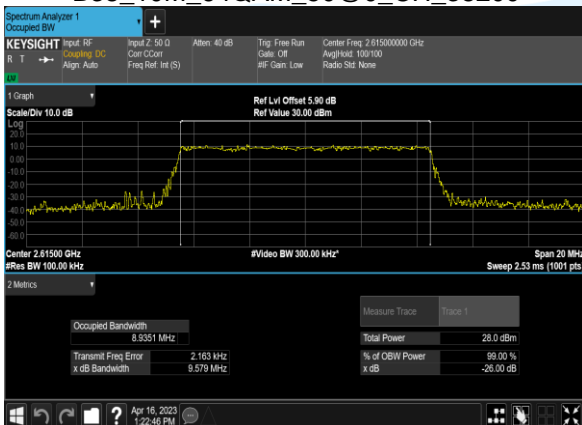

B38_10M_64QAM_50@0_CH_38200