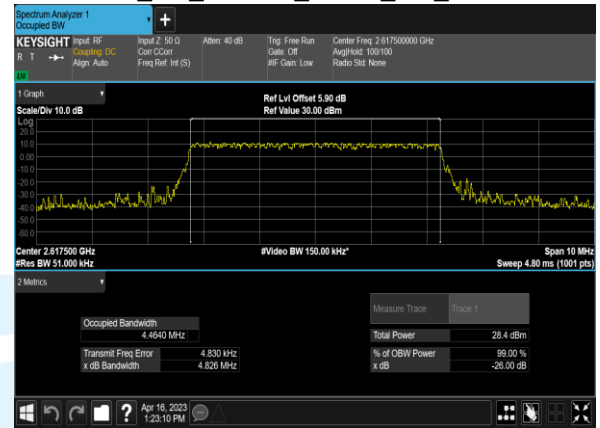

B38_5M_64QAM_25@0_CH_38225

Shenzhen UnionTrust Quality and Technology Co., Ltd.

Address: Unit D/E of 9/F and 16/F, Block A, Building 6, Baoneng science and technology park, Longhua district, Shenzhen, China

Tel: +86-755-28230888

Fax: +86-755-28230886

E-mail: info@uttlab.com

<http://www.uttlab.com>

UTTR-RF-FCC4G-V1.1