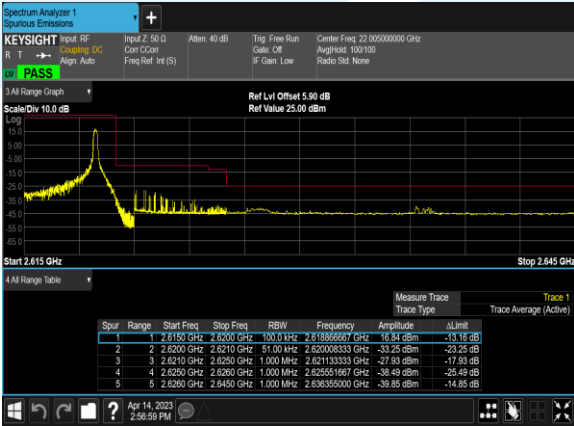

B38_20M_16QAM_1@99_CH_38150