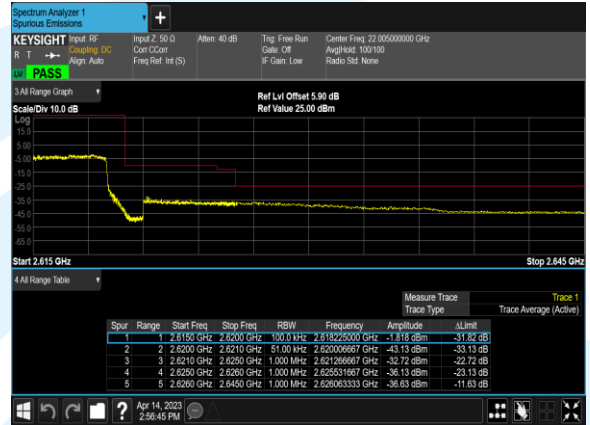

B38_20M_QPSK_100@0_CH_38150