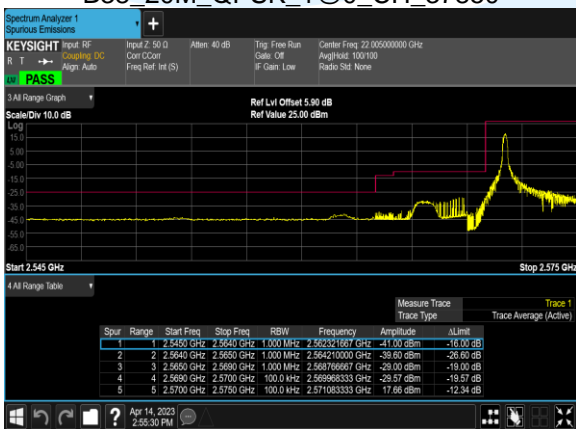

Test Graphs

B38_20M_QPSK_1@0_CH_37850