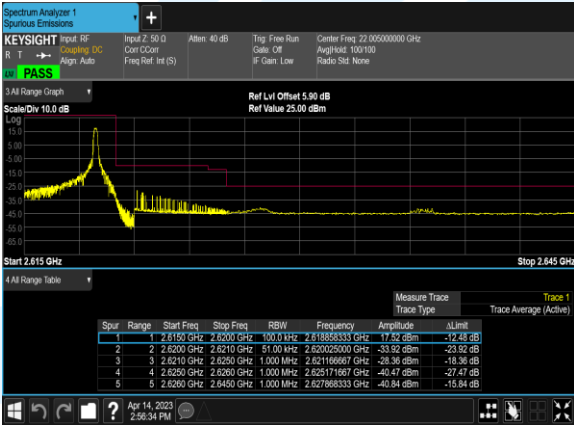

B38_20M_QPSK_1@99_CH_38150