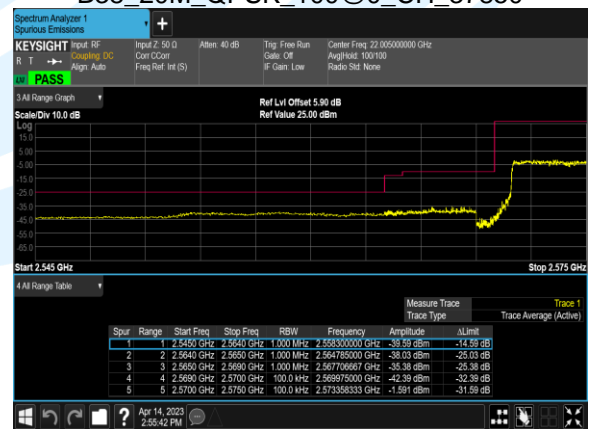

B38_20M_QPSK_100@0_CH_37850

Shenzhen UnionTrust Quality and Technology Co., Ltd.

Address: Unit D/E of 9/F and 16/F, Block A, Building 6, Baoneng science and technology park, Longhua district, Shenzhen, China

Tel: +86-755-28230888

Fax: +86-755-28230886

E-mail: info@uttlab.com

<http://www.uttlab.com>

UTTR-RF-FCC4G-V1.1