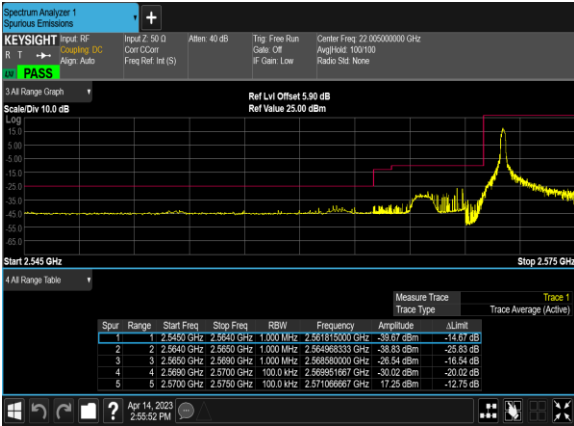

B38_20M_16QAM_1@0_CH_37850