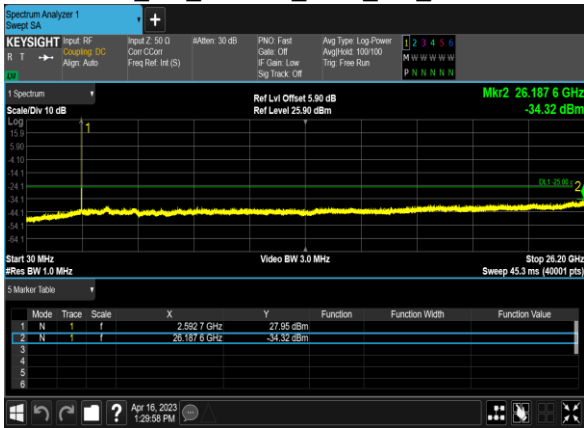

B38_5M_64QAM_1@0_CH_38000