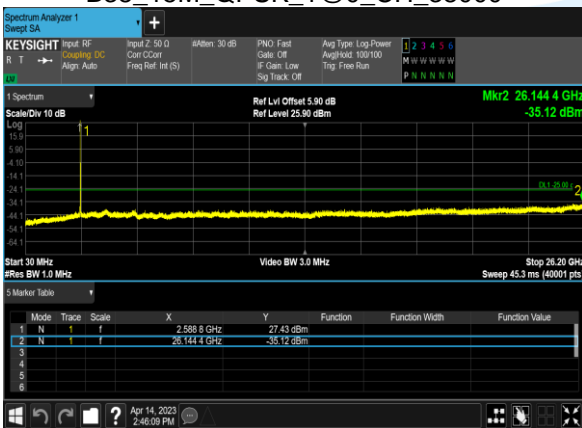

B38_15M_QPSK_1@0_CH_38000