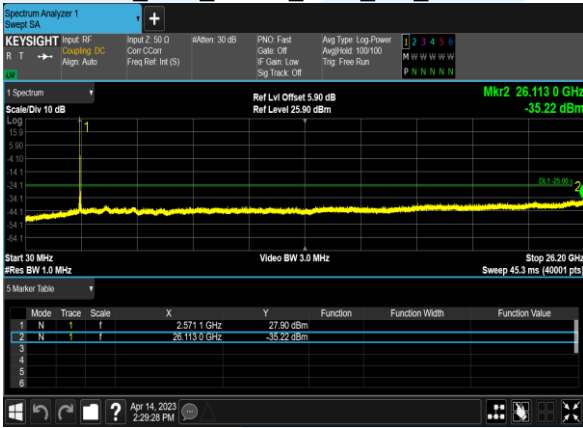

Test Graphs

B38_20M_QPSK_1@0_CH_37850