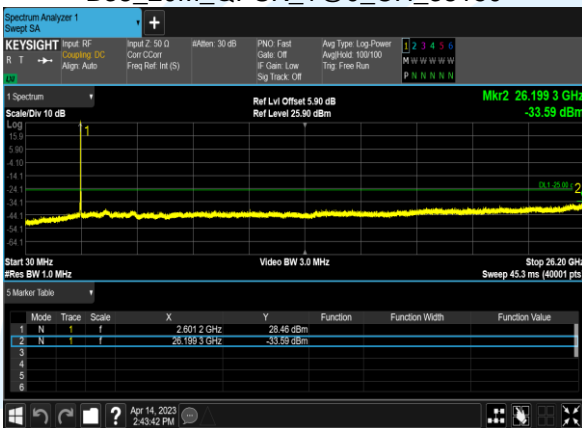

Test Graphs

B38_20M_QPSK_1@0_CH_37850

B38_20M_16QAM_1@0_CH_37850

B38_20M_QPSK_1@0_CH_38000

B38_20M_16QAM_1@0_CH_38000

B38_20M_QPSK_1@0_CH_38150

B38_20M_16QAM_1@0_CH_38150

B38_15M_QPSK_1@0_CH_37825