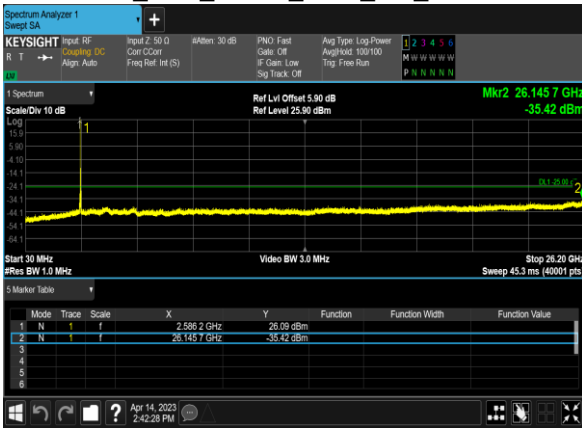

Test Graphs

B38_20M_QPSK_1@0_CH_37850

B38_20M_16QAM_1@0_CH_37850

B38_20M_QPSK_1@0_CH_38000

B38_20M_16QAM_1@0_CH_38000

B38_20M_QPSK_1@0_CH_38150

B38_20M_16QAM_1@0_CH_38150

B38_15M_QPSK_1@0_CH_37825