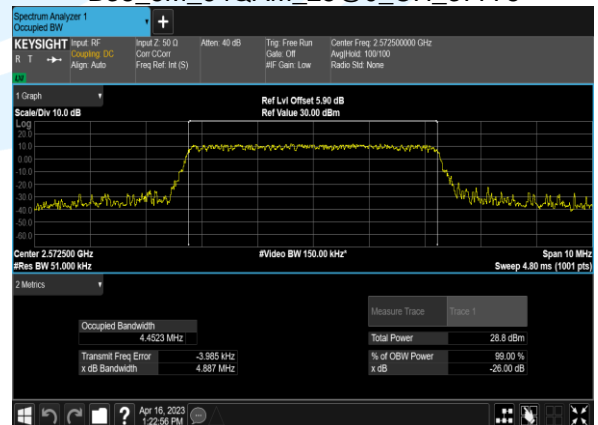

B38_5M_64QAM_25@0_CH_37775