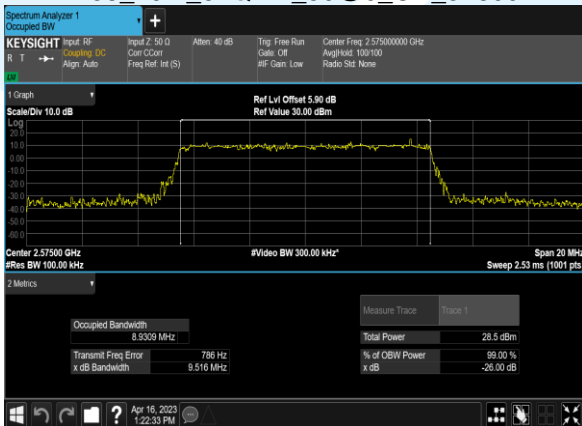

B38_10M_64QAM_50@0_CH_37800