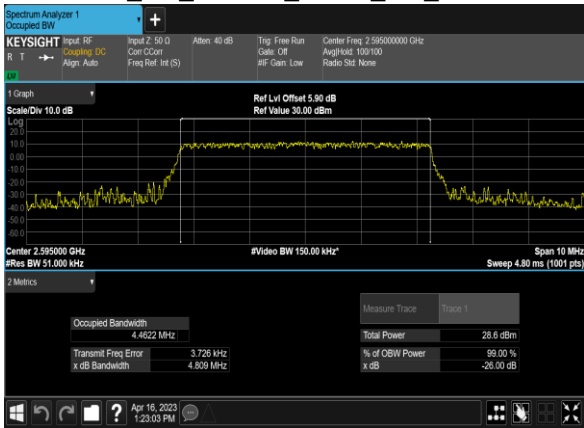

B38_5M_64QAM_25@0_CH_38000