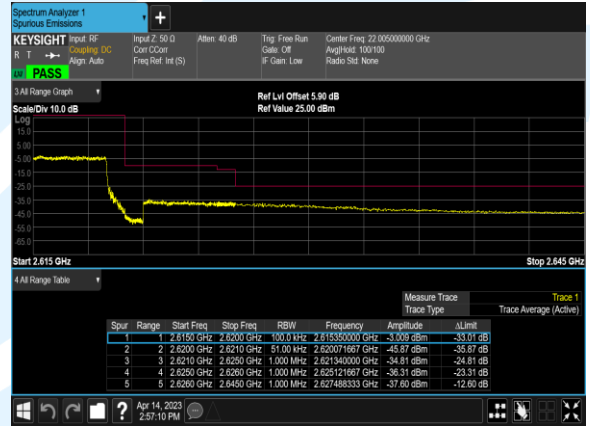

B38_20M_16QAM_100@0_CH_38150