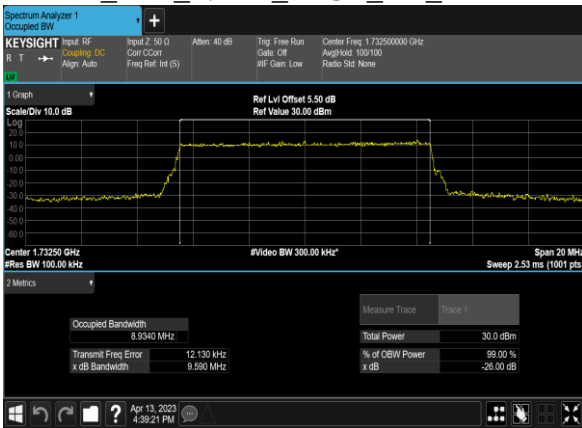

B4_10M_QPSK_50@0_CH_20175