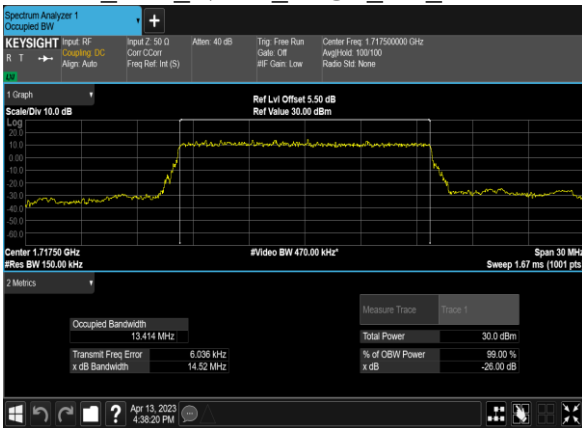

Test Graphs

B4_20M_QPSK_100@0_CH_20050

B4_20M_16QAM_100@0_CH_20050

B4_20M_QPSK_100@0_CH_20175

B4_20M_16QAM_100@0_CH_20175

B4_20M_QPSK_100@0_CH_20300

B4_20M_16QAM_100@0_CH_20300

B4_15M_QPSK_75@0_CH_20025