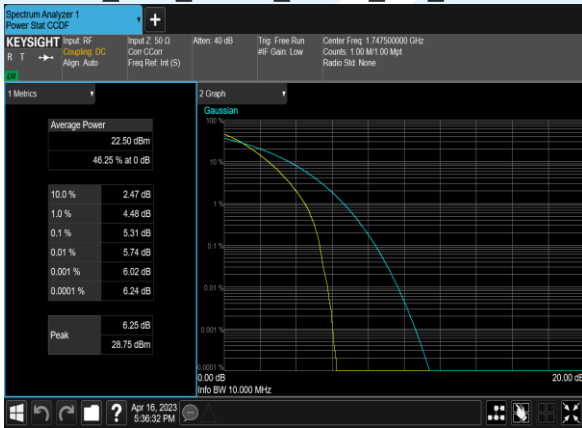

B4_15M_QPSK_75@0_CH_20325