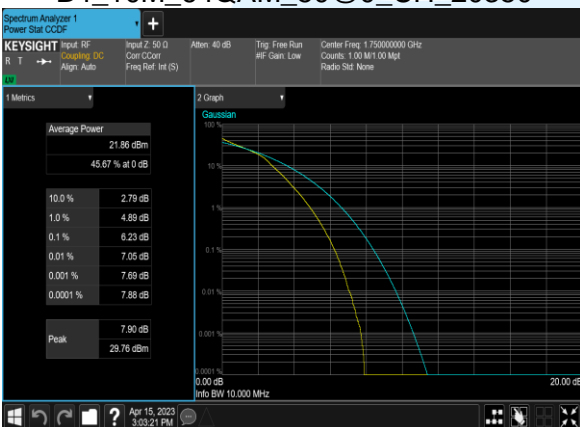

B4_10M_64QAM_50@0_CH_20350