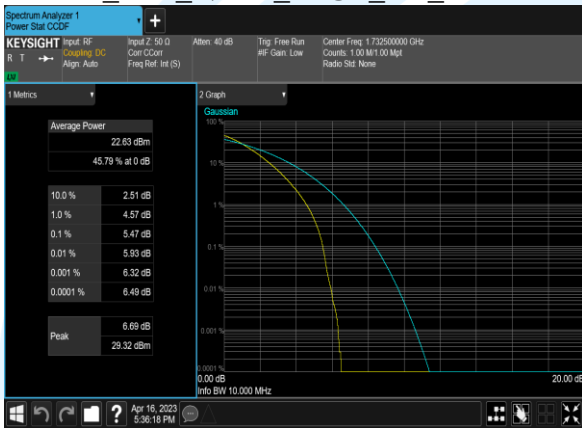

B4_15M_QPSK_75@0_CH_20175