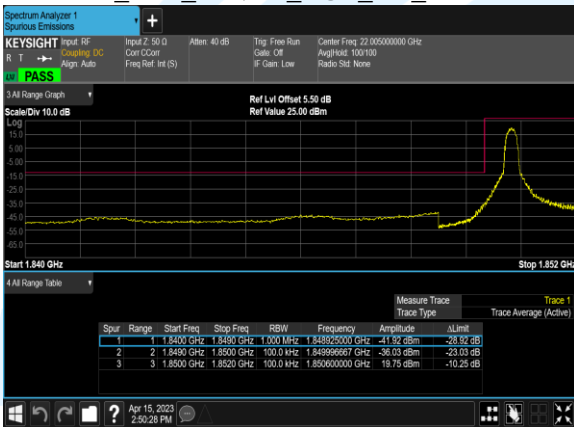

B2_10M_64QAM_1@0_CH_18650