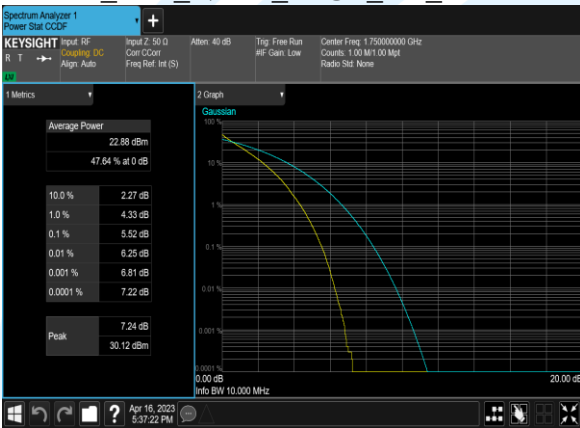

B4_10M_QPSK_50@0_CH_20350