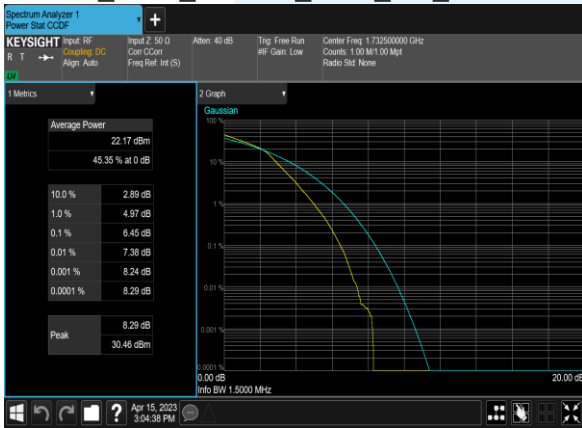

B4_5M_64QAM_25@0_CH_20375

B4_3M_64QAM_15@0_CH_19965

B4_3M_64QAM_15@0_CH_20175

B4_3M_64QAM_15@0_CH_20385

B4_1.4M_64QAM_6@0_CH_19957

B4_1.4M_64QAM_6@0_CH_20175

B4_1.4M_64QAM_6@0_CH_20393

Occupied Bandwidth