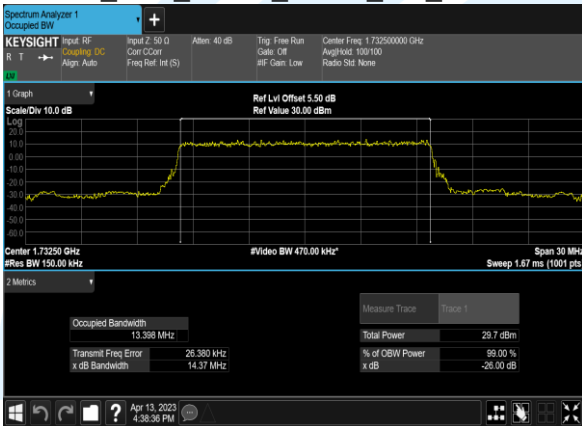

B4_15M_QPSK_75@0_CH_20175