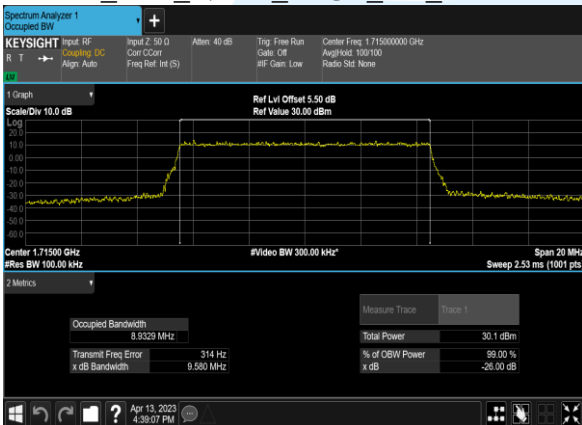

B4_10M_QPSK_50@0_CH_20000