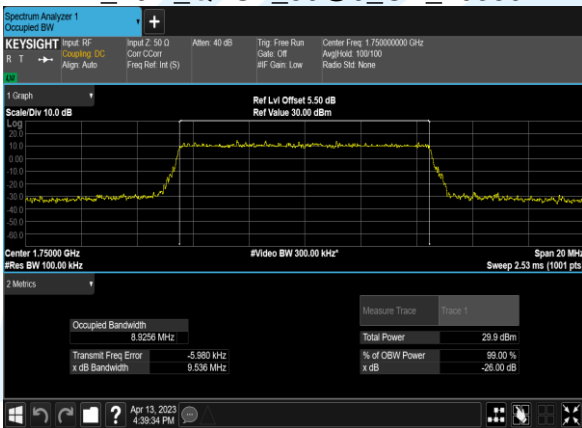

B4_10M_QPSK_50@0_CH_20350