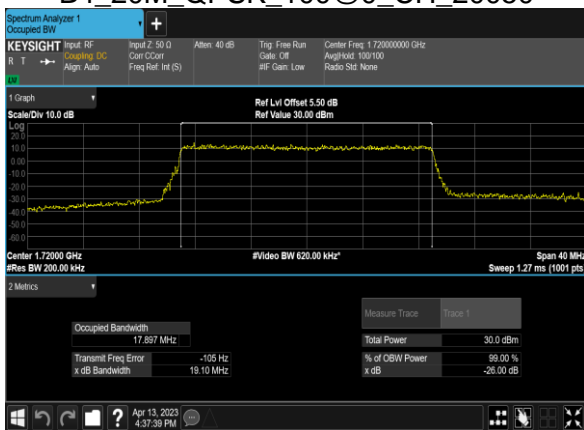

Test Graphs

B4_20M_QPSK_100@0_CH_20050