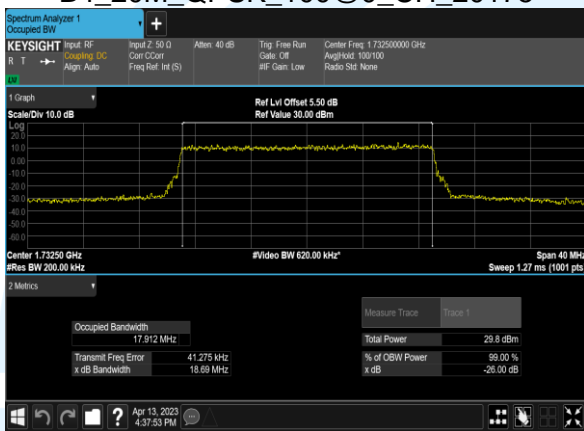

Test Graphs

B4_20M_QPSK_100@0_CH_20050

B4_20M_16QAM_100@0_CH_20050

B4_20M_QPSK_100@0_CH_20175

B4_20M_16QAM_100@0_CH_20175

B4_20M_QPSK_100@0_CH_20300

B4_20M_16QAM_100@0_CH_20300

B4_15M_QPSK_75@0_CH_20025