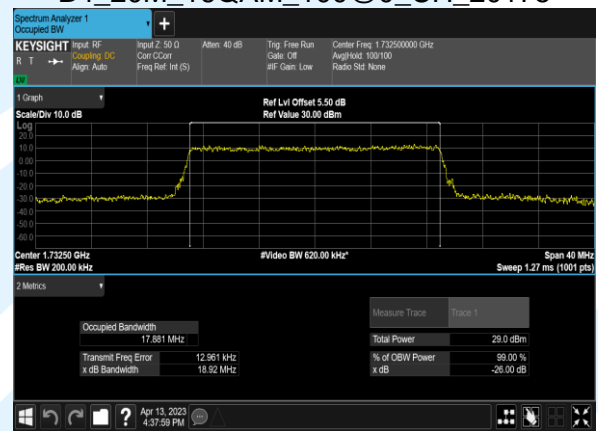

Test Graphs

B4_20M_QPSK_100@0_CH_20050

B4_20M_16QAM_100@0_CH_20050

B4_20M_QPSK_100@0_CH_20175

B4_20M_16QAM_100@0_CH_20175

B4_20M_QPSK_100@0_CH_20300

B4_20M_16QAM_100@0_CH_20300

B4_15M_QPSK_75@0_CH_20025