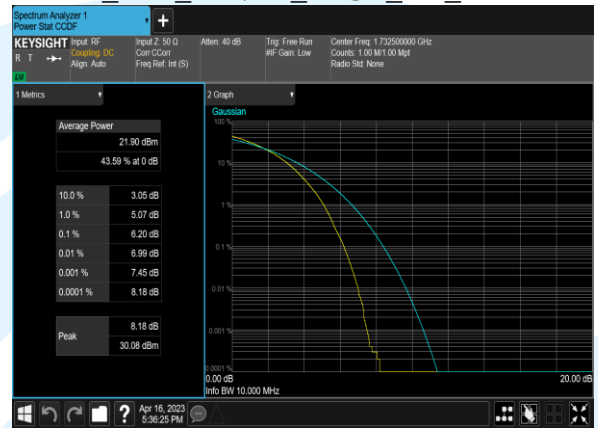

B4_15M_16QAM_75@0_CH_20175