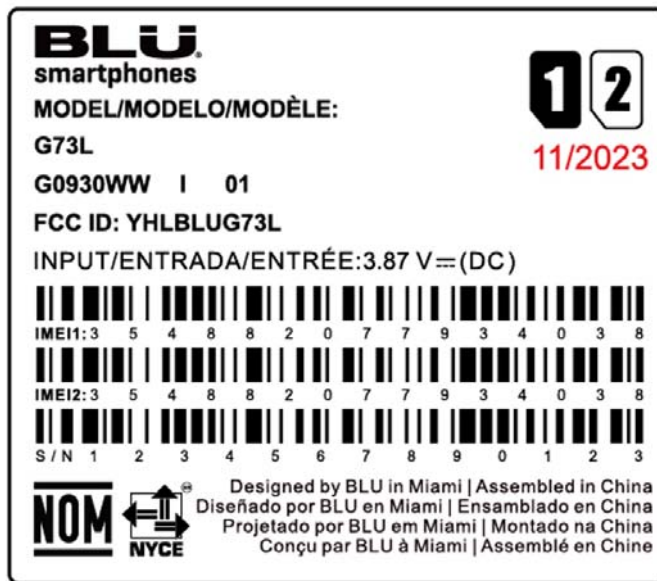

Label :

SIZE尺寸: 40*35mm

Location: (Inside the battery compartment)