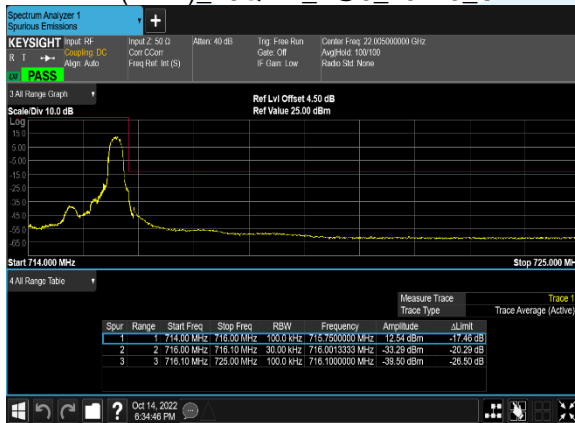

B12(3.0M)_16QAM_15@0_23165_CH

B12(1.4M)_QPSK_1@0_23017_CH

B12(1.4M)_QPSK_6@0_23017_CH

B12(1.4M)_16QAM_1@0_23017_CH

B12(1.4M)_16QAM_6@0_23017_CH

B12(1.4M)_QPSK_1@5_23173_CH

B12(1.4M)_QPSK_6@0_23173_CH

B12(1.4M)_16QAM_1@5_23173_CH