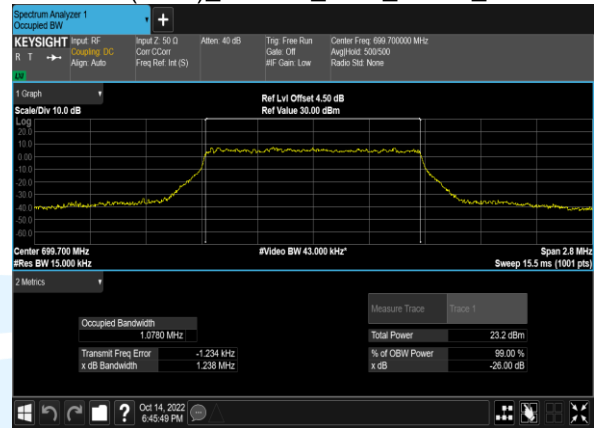

B12(3.0M)_64QAM_15@0_23095_CH

B12(3.0M)_64QAM_15@0_23165_CH

B12(1.4M)_64QAM_6@0_23017_CH

B12(1.4M)_64QAM_6@0_23095_CH

B12(1.4M)_64QAM_6@0_23173_CH

Conducted Spurious Emissions

Band	Bandwidth (MHz)	Channel	Freq (MHz)	Modulation	RB	Result (dBm)	Limit (dBm)	Verdict
12	10.0	23060	704.0	QPSK	1@0	-31.08	-13	PASS
12	10.0	23060	704.0	16QAM	1@0	-31.51	-13	PASS
12	10.0	23060	704.0	64QAM	1@0	-30.39	-13	PASS
12	10.0	23095	707.5	QPSK	1@0	-31.17	-13	PASS
12	10.0	23095	707.5	16QAM	1@0	-30.76	-13	PASS
12	10.0	23095	707.5	64QAM	1@0	-30.86	-13	PASS
12	10.0	23130	711.0	QPSK	1@0	-31.45	-13	PASS
12	10.0	23130	711.0	16QAM	1@0	-31.29	-13	PASS
12	10.0	23130	711.0	64QAM	1@0	-30.95	-13	PASS
12	5.0	23035	701.5	QPSK	1@0	-31.12	-13	PASS
12	5.0	23035	701.5	16QAM	1@0	-30.84	-13	PASS
12	5.0	23035	701.5	64QAM	1@0	-30.83	-13	PASS
12	5.0	23095	707.5	QPSK	1@0	-31.4	-13	PASS
12	5.0	23095	707.5	16QAM	1@0	-30.7	-13	PASS
12	5.0	23095	707.5	64QAM	1@0	-30.81	-13	PASS
12	5.0	23155	713.5	QPSK	1@0	-30.9	-13	PASS
12	5.0	23155	713.5	16QAM	1@0	-30.99	-13	PASS
12	5.0	23155	713.5	64QAM	1@0	-30.93	-13	PASS
12	3.0	23025	700.5	QPSK	1@0	-31.22	-13	PASS
12	3.0	23025	700.5	16QAM	1@0	-30.66	-13	PASS
12	3.0	23025	700.5	64QAM	1@0	-31.05	-13	PASS
12	3.0	23095	707.5	QPSK	1@0	-31.17	-13	PASS
12	3.0	23095	707.5	16QAM	1@0	-31.15	-13	PASS
12	3.0	23095	707.5	64QAM	1@0	-31.27	-13	PASS
12	3.0	23165	714.5	QPSK	1@0	-31.29	-13	PASS
12	3.0	23165	714.5	16QAM	1@0	-31.29	-13	PASS
12	3.0	23165	714.5	64QAM	1@0	-30.95	-13	PASS
12	1.4	23017	699.7	QPSK	1@0	-31.14	-13	PASS
12	1.4	23017	699.7	16QAM	1@0	-31.03	-13	PASS
12	1.4	23017	699.7	64QAM	1@0	-31.4	-13	PASS
12	1.4	23095	707.5	QPSK	1@0	-30.12	-13	PASS
12	1.4	23095	707.5	16QAM	1@0	-30.55	-13	PASS
12	1.4	23095	707.5	64QAM	1@0	-31.3	-13	PASS
12	1.4	23173	715.3	QPSK	1@0	-31.07	-13	PASS
12	1.4	23173	715.3	16QAM	1@0	-30.03	-13	PASS
12	1.4	23173	715.3	64QAM	1@0	-30.91	-13	PASS