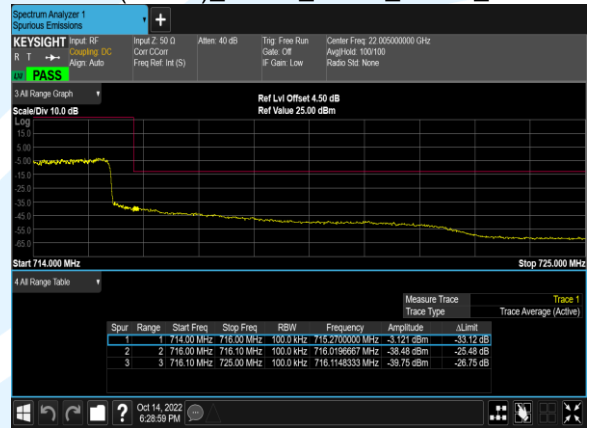

B12(10.0M)_QPSK_50@0_23130_CH