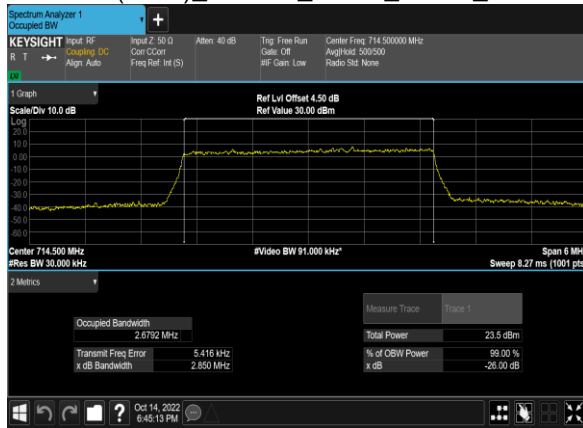

B12(3.0M)_64QAM_15@0_23095_CH

B12(3.0M)_64QAM_15@0_23165_CH

B12(1.4M)_64QAM_6@0_23017_CH

B12(1.4M)_64QAM_6@0_23095_CH

B12(1.4M)_64QAM_6@0_23173_CH

Conducted Spurious Emissions

Band	Bandwidth (MHz)	Channel	Freq (MHz)	Modulation	RB	Result (dBm)	Limit (dBm)	Verdict
12	10.0	23060	704.0	QPSK	1@0	-31.08	-13	PASS
12	10.0	23060	704.0	16QAM	1@0	-31.51	-13	PASS
12	10.0	23060	704.0	64QAM	1@0	-30.39	-13	PASS
12	10.0	23095	707.5	QPSK	1@0	-31.17	-13	PASS
12	10.0	23095	707.5	16QAM	1@0	-30.76	-13	PASS
12	10.0	23095	707.5	64QAM	1@0	-30.86	-13	PASS
12	10.0	23130	711.0	QPSK	1@0	-31.45	-13	PASS
12	10.0	23130	711.0	16QAM	1@0	-31.29	-13	PASS
12	10.0	23130	711.0	64QAM	1@0	-30.95	-13	PASS
12	5.0	23035	701.5	QPSK	1@0	-31.12	-13	PASS
12	5.0	23035	701.5	16QAM	1@0	-30.84	-13	PASS
12	5.0	23035	701.5	64QAM	1@0	-30.83	-13	PASS
12	5.0	23095	707.5	QPSK	1@0	-31.4	-13	PASS
12	5.0	23095	707.5	16QAM	1@0	-30.7	-13	PASS
12	5.0	23095	707.5	64QAM	1@0	-30.81	-13	PASS
12	5.0	23155	713.5	QPSK	1@0	-30.9	-13	PASS
12	5.0	23155	713.5	16QAM	1@0	-30.99	-13	PASS
12	5.0	23155	713.5	64QAM	1@0	-30.93	-13	PASS
12	3.0	23025	700.5	QPSK	1@0	-31.22	-13	PASS
12	3.0	23025	700.5	16QAM	1@0	-30.66	-13	PASS
12	3.0	23025	700.5	64QAM	1@0	-31.05	-13	PASS
12	3.0	23095	707.5	QPSK	1@0	-31.17	-13	PASS
12	3.0	23095	707.5	16QAM	1@0	-31.15	-13	PASS
12	3.0	23095	707.5	64QAM	1@0	-31.27	-13	PASS
12	3.0	23165	714.5	QPSK	1@0	-31.29	-13	PASS
12	3.0	23165	714.5	16QAM	1@0	-31.29	-13	PASS
12	3.0	23165	714.5	64QAM	1@0	-30.95	-13	PASS
12	1.4	23017	699.7	QPSK	1@0	-31.14	-13	PASS
12	1.4	23017	699.7	16QAM	1@0	-31.03	-13	PASS
12	1.4	23017	699.7	64QAM	1@0	-31.4	-13	PASS
12	1.4	23095	707.5	QPSK	1@0	-30.12	-13	PASS
12	1.4	23095	707.5	16QAM	1@0	-30.55	-13	PASS
12	1.4	23095	707.5	64QAM	1@0	-31.3	-13	PASS
12	1.4	23173	715.3	QPSK	1@0	-31.07	-13	PASS
12	1.4	23173	715.3	16QAM	1@0	-30.03	-13	PASS
12	1.4	23173	715.3	64QAM	1@0	-30.91	-13	PASS