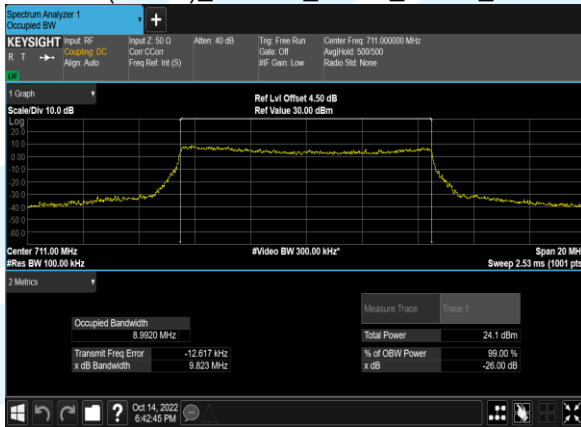

B12(10.0M)_64QAM_50@0_23130_CH