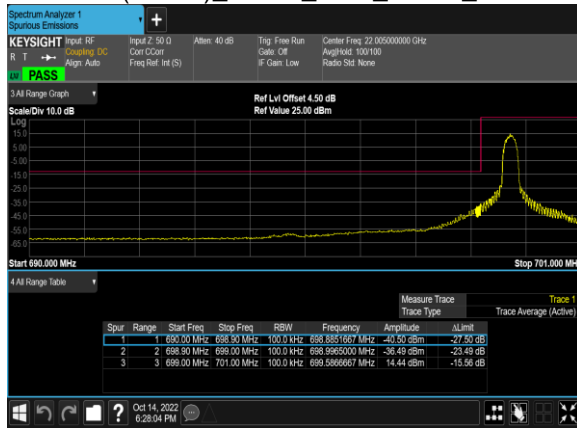

B12(10.0M)_QPSK_1@0_23060_CH