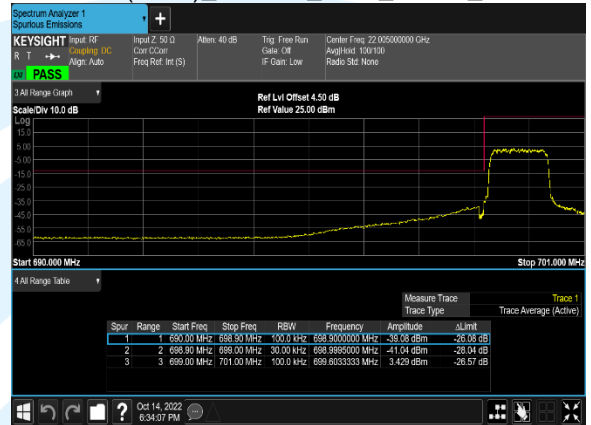

B12(3.0M)_16QAM_15@0_23165_CH

B12(1.4M)_QPSK_1@0_23017_CH

B12(1.4M)_QPSK_6@0_23017_CH

B12(1.4M)_16QAM_1@0_23017_CH

B12(1.4M)_16QAM_6@0_23017_CH

B12(1.4M)_QPSK_1@5_23173_CH

B12(1.4M)_QPSK_6@0_23173_CH

B12(1.4M)_16QAM_1@5_23173_CH