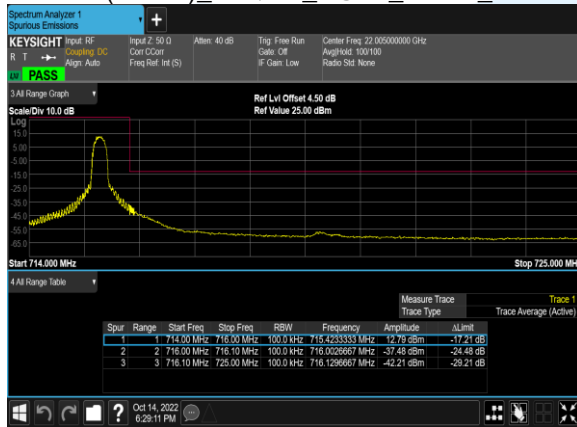

B12(10.0M)_16QAM_1@49_23130_CH