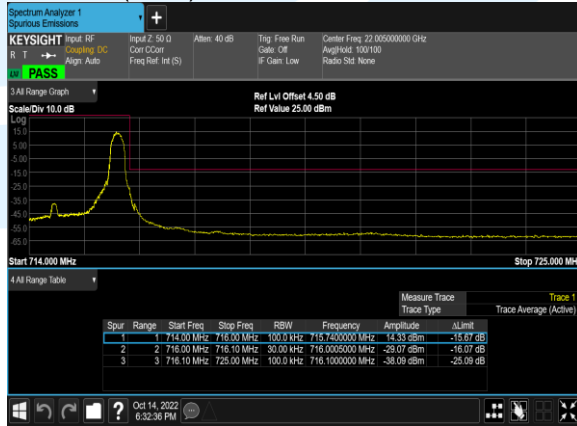

B12(5.0M)_16QAM_25@0_23155_CH

B12(3.0M)_QPSK_1@0_23025_CH

B12(3.0M)_QPSK_15@0_23025_CH

B12(3.0M)_16QAM_1@0_23025_CH

B12(3.0M)_16QAM_15@0_23025_CH

B12(3.0M)_QPSK_1@14_23165_CH

B12(3.0M)_QPSK_15@0_23165_CH

B12(3.0M)_16QAM_1@14_23165_CH