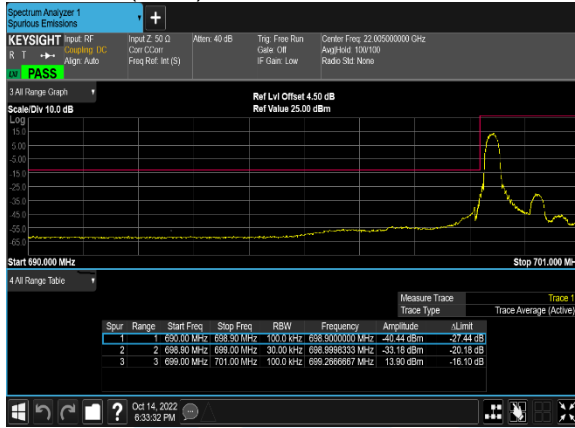

B12(1.4M)_QPSK_1@0_23017_CH