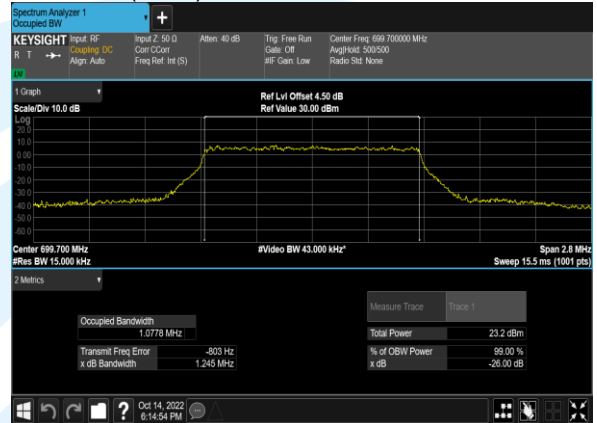

B12(3.0M)_QPSK_15@0_23165_CH

B12(3.0M)_16QAM_15@0_23165_CH

B12(1.4M)_QPSK_6@0_23017_CH

B12(1.4M)_16QAM_6@0_23017_CH

B12(1.4M)_QPSK_6@0_23095_CH

B12(1.4M)_16QAM_6@0_23095_CH

B12(1.4M)_QPSK_6@0_23173_CH

B12(1.4M)_16QAM_6@0_23173_CH