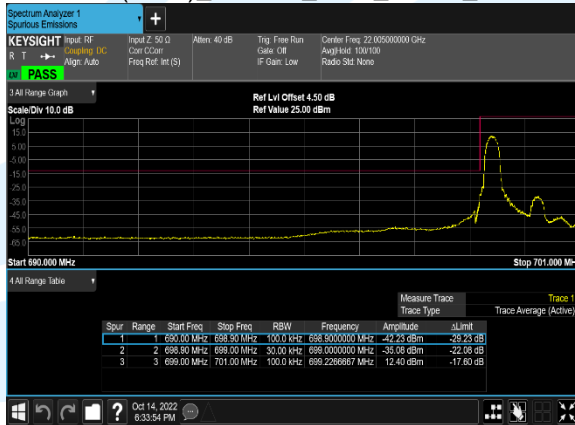

B12(3.0M)_16QAM_15@0_23165_CH

B12(1.4M)_QPSK_1@0_23017_CH

B12(1.4M)_QPSK_6@0_23017_CH

B12(1.4M)_16QAM_1@0_23017_CH

B12(1.4M)_16QAM_6@0_23017_CH

B12(1.4M)_QPSK_1@5_23173_CH

B12(1.4M)_QPSK_6@0_23173_CH

B12(1.4M)_16QAM_1@5_23173_CH