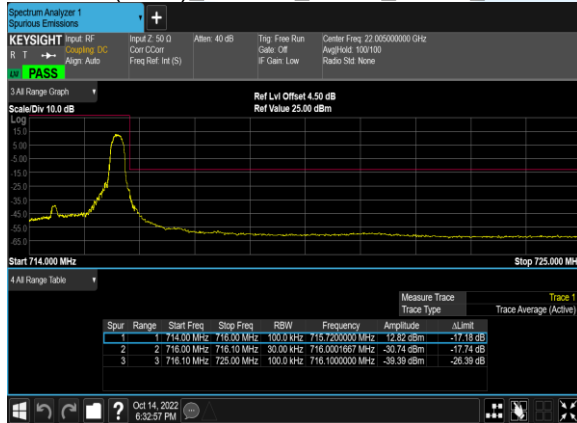

B12(5.0M)_16QAM_25@0_23155_CH

B12(3.0M)_QPSK_1@0_23025_CH

B12(3.0M)_QPSK_15@0_23025_CH

B12(3.0M)_16QAM_1@0_23025_CH

B12(3.0M)_16QAM_15@0_23025_CH

B12(3.0M)_QPSK_1@14_23165_CH

B12(3.0M)_QPSK_15@0_23165_CH

B12(3.0M)_16QAM_1@14_23165_CH