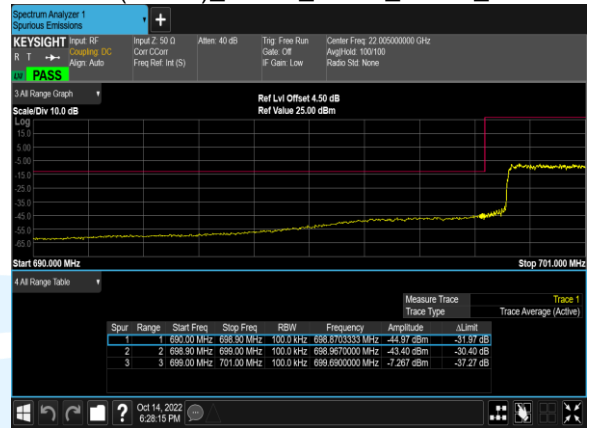

B12(10.0M)_QPSK_50@0_23060_CH