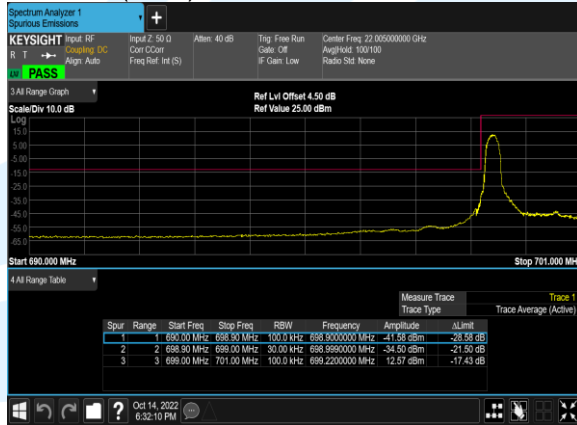

B12(5.0M)_16QAM_25@0_23155_CH

B12(3.0M)_QPSK_1@0_23025_CH

B12(3.0M)_QPSK_15@0_23025_CH

B12(3.0M)_16QAM_1@0_23025_CH

B12(3.0M)_16QAM_15@0_23025_CH

B12(3.0M)_QPSK_1@14_23165_CH

B12(3.0M)_QPSK_15@0_23165_CH

B12(3.0M)_16QAM_1@14_23165_CH