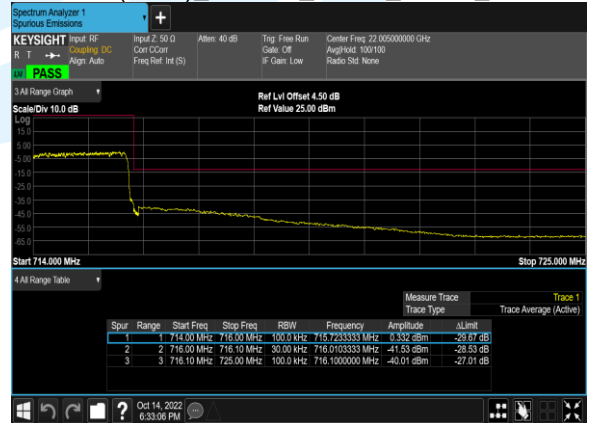

B12(3.0M)_16QAM_15@0_23165_CH