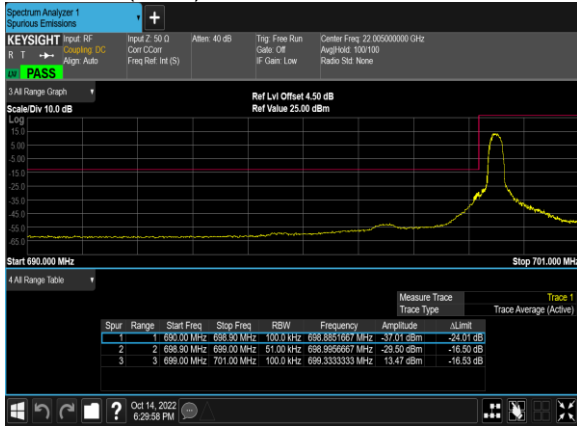

B12(5.0M)_QPSK_1@0_23035_CH