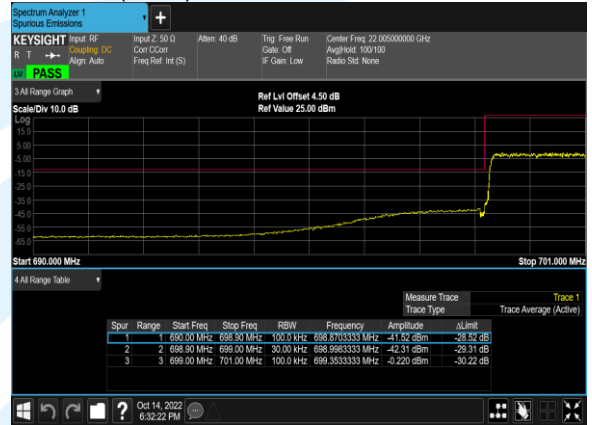

B12(5.0M)_16QAM_25@0_23155_CH

B12(3.0M)_QPSK_1@0_23025_CH

B12(3.0M)_QPSK_15@0_23025_CH

B12(3.0M)_16QAM_1@0_23025_CH

B12(3.0M)_16QAM_15@0_23025_CH

B12(3.0M)_QPSK_1@14_23165_CH

B12(3.0M)_QPSK_15@0_23165_CH

B12(3.0M)_16QAM_1@14_23165_CH