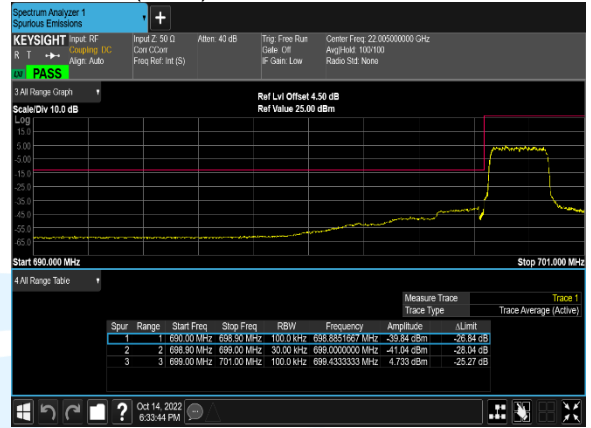

B12(1.4M)_QPSK_6@0_23017_CH