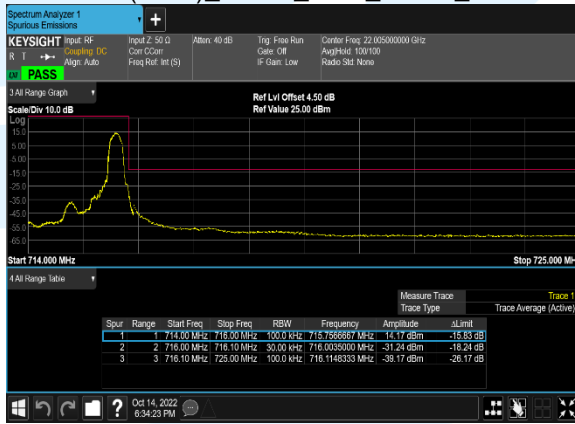

B12(3.0M)_16QAM_15@0_23165_CH

B12(1.4M)_QPSK_1@0_23017_CH

B12(1.4M)_QPSK_6@0_23017_CH

B12(1.4M)_16QAM_1@0_23017_CH

B12(1.4M)_16QAM_6@0_23017_CH

B12(1.4M)_QPSK_1@5_23173_CH

B12(1.4M)_QPSK_6@0_23173_CH

B12(1.4M)_16QAM_1@5_23173_CH