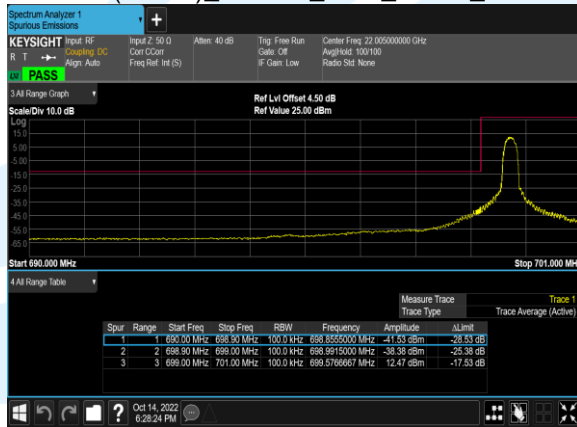

B12(10.0M)_16QAM_1@0_23060_CH