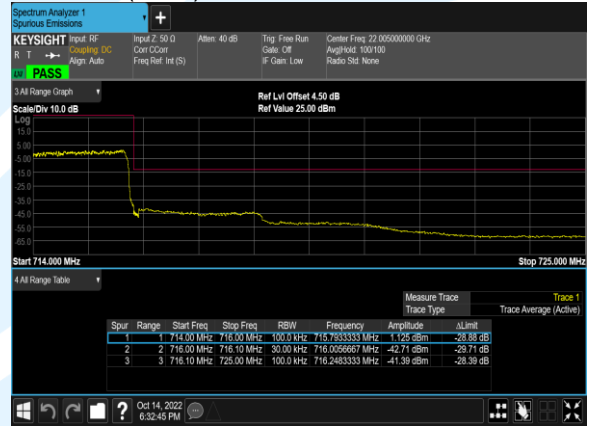

B12(5.0M)_16QAM_25@0_23155_CH

B12(3.0M)_QPSK_1@0_23025_CH

B12(3.0M)_QPSK_15@0_23025_CH

B12(3.0M)_16QAM_1@0_23025_CH

B12(3.0M)_16QAM_15@0_23025_CH

B12(3.0M)_QPSK_1@14_23165_CH

B12(3.0M)_QPSK_15@0_23165_CH

B12(3.0M)_16QAM_1@14_23165_CH