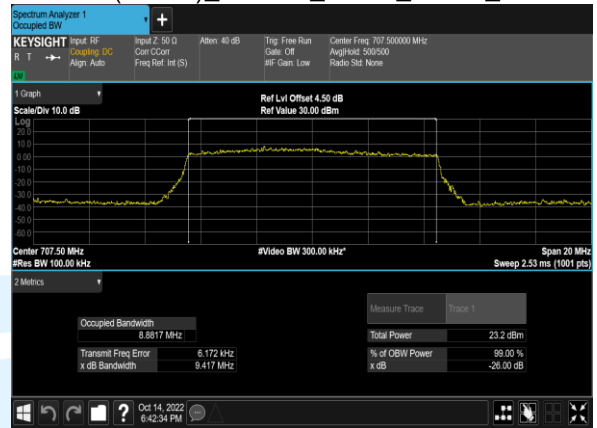

B12(10.0M)_64QAM_50@0_23095_CH