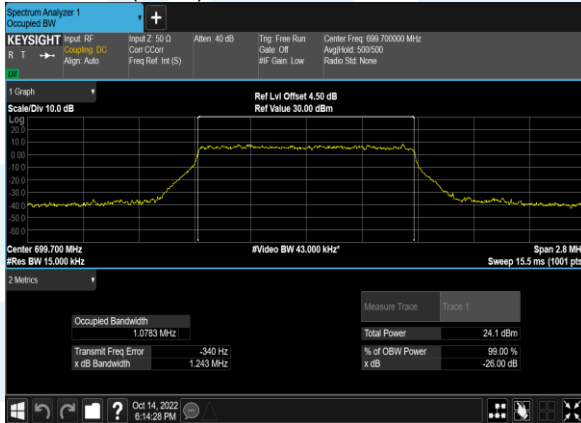

B12(3.0M)_QPSK_15@0_23165_CH

B12(3.0M)_16QAM_15@0_23165_CH

B12(1.4M)_QPSK_6@0_23017_CH

B12(1.4M)_16QAM_6@0_23017_CH

B12(1.4M)_QPSK_6@0_23095_CH

B12(1.4M)_16QAM_6@0_23095_CH

B12(1.4M)_QPSK_6@0_23173_CH

B12(1.4M)_16QAM_6@0_23173_CH