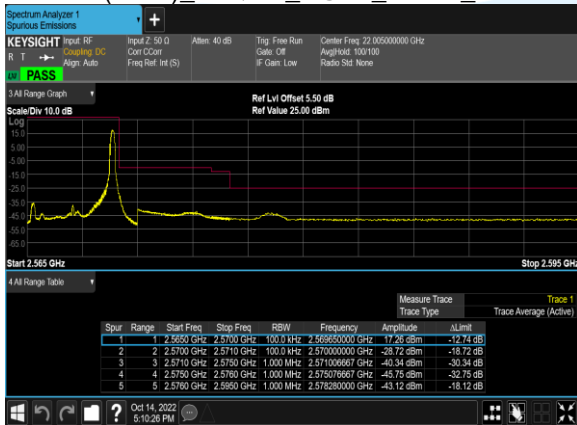

B7(10.0M)_16QAM_50@0_21400_CH

B7(5.0M)_QPSK_1@0_20775_CH

B7(5.0M)_QPSK_25@0_20775_CH

B7(5.0M)_16QAM_1@0_20775_CH

B7(5.0M)_16QAM_25@0_20775_CH

B7(5.0M)_QPSK_1@24_21425_CH

B7(5.0M)_QPSK_25@0_21425_CH

B7(5.0M)_16QAM_1@24_21425_CH