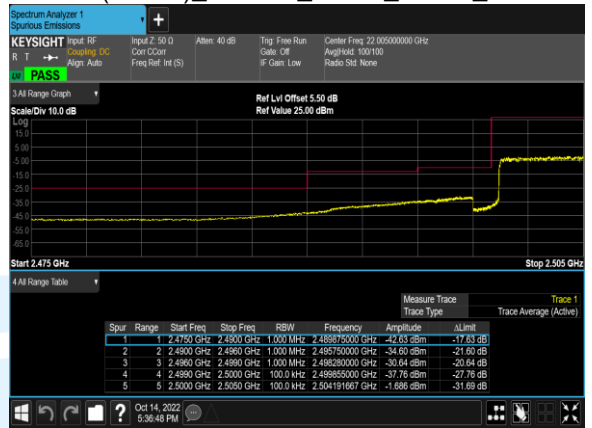

B7(15.0M)_64QAM_1@74_21375_CH

B7(15.0M)_64QAM_75@0_21375_CH

B7(10.0M)_64QAM_1@0_20800_CH

B7(10.0M)_64QAM_50@0_20800_CH

B7(10.0M)_64QAM_1@49_21400_CH

B7(10.0M)_64QAM_50@0_21400_CH

B7(5.0M)_64QAM_1@0_20775_CH

B7(5.0M)_64QAM_25@0_20775_CH

B7(5.0M)_64QAM_1@24_21425_CH

B7(5.0M)_64QAM_25@0_21425_CH

A.5 LTE BAND 12

Peak to Average Ratio

Band	Bandwidth (MHz)	Channel	Freq (MHz)	Modulation	RB	Result (dB)	Limit (dB)	Verdict
12	10.0	23060	704.0	QPSK	50@0	5.57	13	PASS
12	10.0	23060	704.0	16QAM	50@0	6.36	13	PASS
12	10.0	23060	704.0	64QAM	50@0	6.35	13	PASS
12	10.0	23095	707.5	QPSK	50@0	5.19	13	PASS
12	10.0	23095	707.5	16QAM	50@0	6.20	13	PASS
12	10.0	23095	707.5	64QAM	50@0	6.21	13	PASS
12	10.0	23130	711.0	QPSK	50@0	5.90	13	PASS
12	10.0	23130	711.0	16QAM	50@0	6.53	13	PASS
12	10.0	23130	711.0	64QAM	50@0	6.54	13	PASS