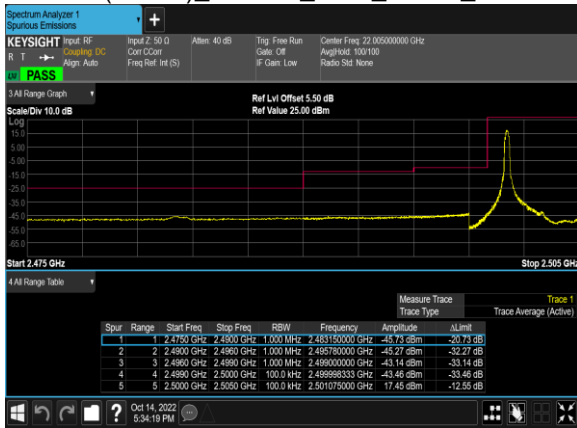

B7(20.0M)_64QAM_1@0_20850_CH