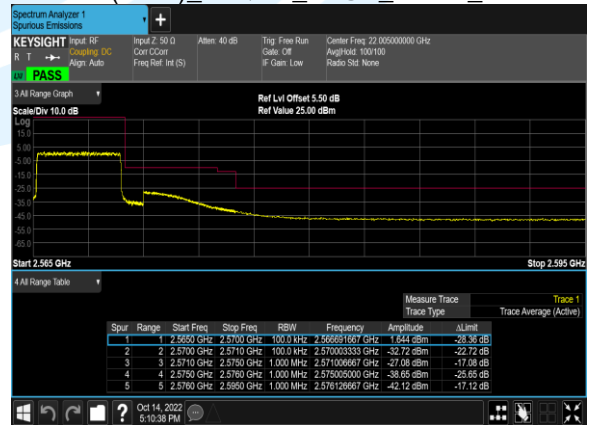

B7(5.0M)_16QAM_25@0_21425_CH