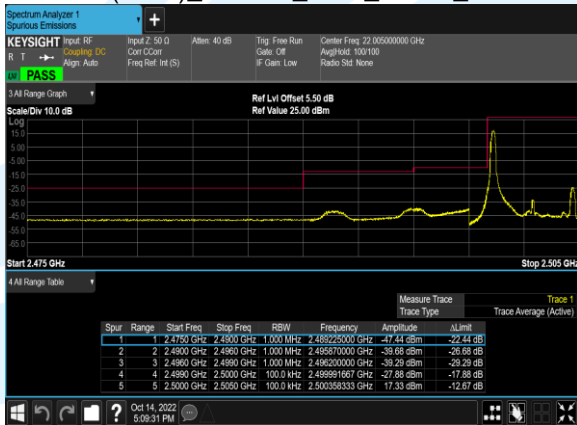

B7(10.0M)_16QAM_50@0_21400_CH

B7(5.0M)_QPSK_1@0_20775_CH

B7(5.0M)_QPSK_25@0_20775_CH

B7(5.0M)_16QAM_1@0_20775_CH

B7(5.0M)_16QAM_25@0_20775_CH

B7(5.0M)_QPSK_1@24_21425_CH

B7(5.0M)_QPSK_25@0_21425_CH

B7(5.0M)_16QAM_1@24_21425_CH