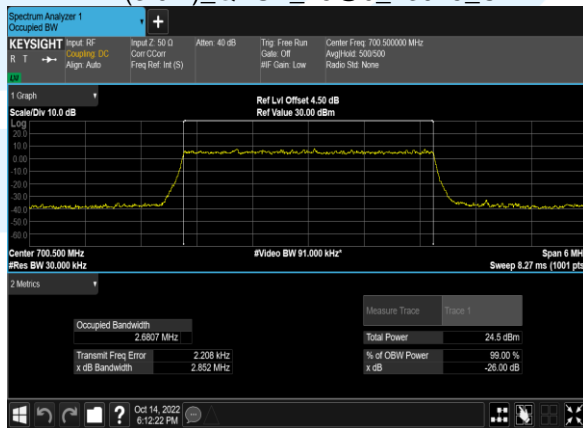

B12(5.0M) 16QAM_25@0_23035_CH

B12(5.0M)_QPSK_25@0_23095_CH

B12(5.0M)_16QAM_25@0_23095_CH

B12(5.0M)_QPSK_25@0_23155_CH

B12(5.0M)_16QAM_25@0_23155_CH

B12(3.0M)_QPSK_15@0_23025_CH

B12(3.0M)_16QAM_15@0_23025_CH