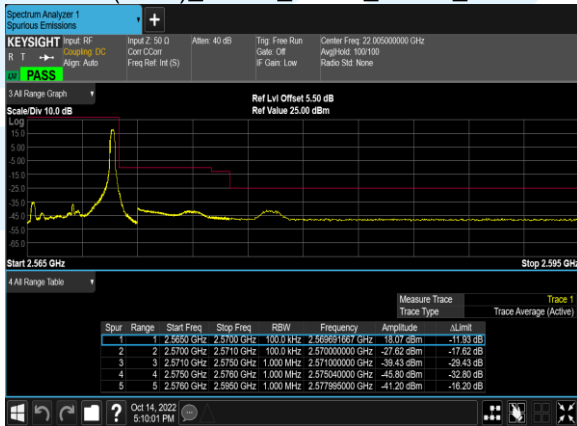

B7(10.0M)_16QAM_50@0_21400_CH

B7(5.0M)_QPSK_1@0_20775_CH

B7(5.0M)_QPSK_25@0_20775_CH

B7(5.0M)_16QAM_1@0_20775_CH

B7(5.0M)_16QAM_25@0_20775_CH

B7(5.0M)_QPSK_1@24_21425_CH

B7(5.0M)_QPSK_25@0_21425_CH

B7(5.0M)_16QAM_1@24_21425_CH