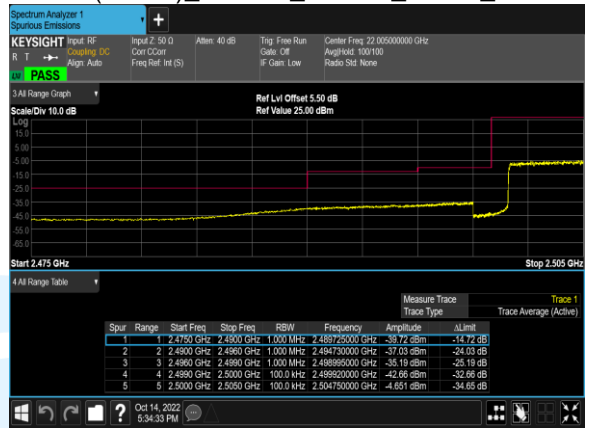

B7(20.0M)_64QAM_100@0_20850_CH