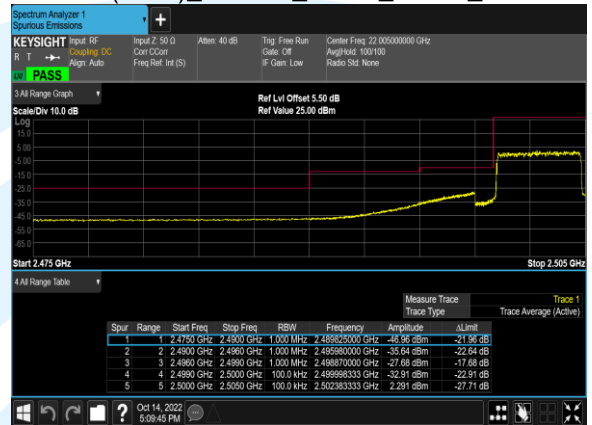

B7(10.0M)_16QAM_50@0_21400_CH

B7(5.0M)_QPSK_1@0_20775_CH

B7(5.0M)_QPSK_25@0_20775_CH

B7(5.0M)_16QAM_1@0_20775_CH

B7(5.0M)_16QAM_25@0_20775_CH

B7(5.0M)_QPSK_1@24_21425_CH

B7(5.0M)_QPSK_25@0_21425_CH

B7(5.0M)_16QAM_1@24_21425_CH