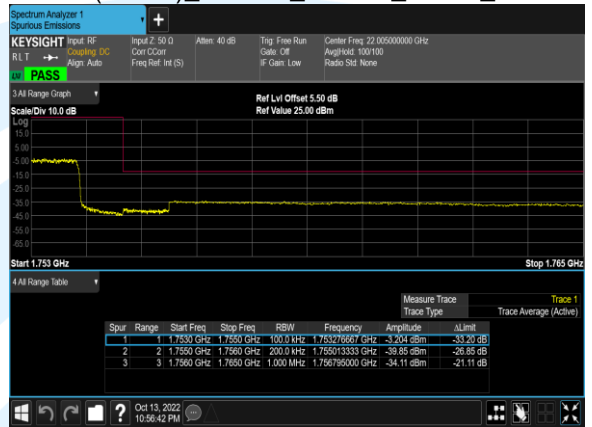

B4(1.4M)\_16QAM\_6@0\_20393\_CH

B4(20.0M)\_64QAM\_1@0\_20050\_CH

B4(20.0M)\_64QAM\_100@0\_20050\_CH

B4(20.0M)\_64QAM\_1@99\_20300\_CH

B4(20.0M)\_64QAM\_100@0\_20300\_CH

B4(15.0M)\_64QAM\_1@0\_20025\_CH

B4(15.0M)\_64QAM\_75@0\_20025\_CH