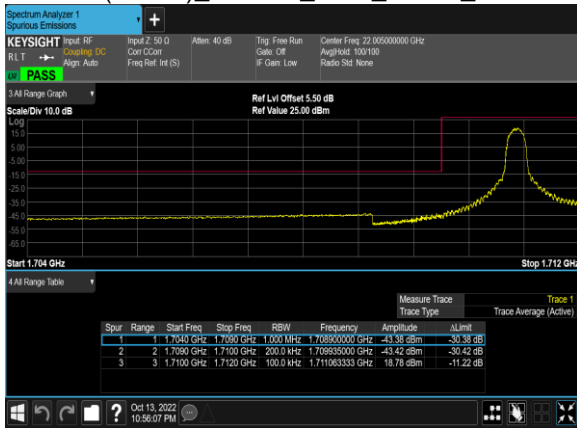

B4(20.0M)_64QAM_1@0_20050_CH