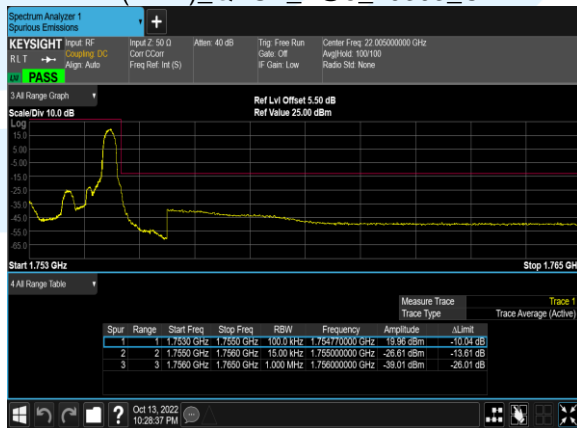

B4(1.4M)\_QPSK\_1@0\_19957\_CH

B4(1.4M)\_QPSK\_6@0\_19957\_CH

B4(1.4M)\_16QAM\_1@0\_19957\_CH

B4(1.4M)\_16QAM\_6@0\_19957\_CH

B4(1.4M)\_QPSK\_1@5\_20393\_CH

B4(1.4M)\_QPSK\_6@0\_20393\_CH

B4(1.4M)\_16QAM\_1@5\_20393\_CH