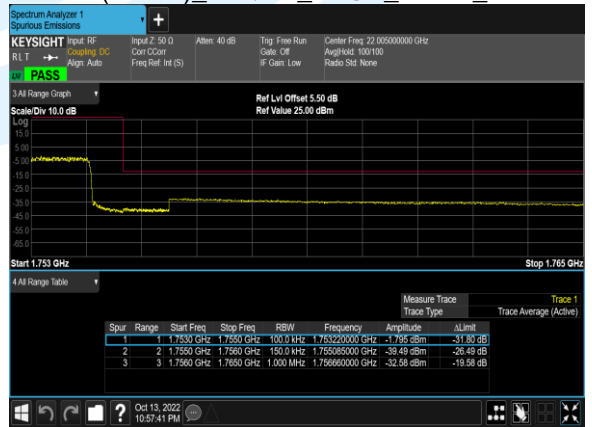

B4(15.0M)_64QAM_75@0_20325_CH

Shenzhen UnionTrust Quality and Technology Co., Ltd.

Address: Unit D/E of 9/F and 16/F, Block A, Building 6, Baoneng science and technology park, Longhua district, Shenzhen, China

Tel: +86-755-28230888

Fax: +86-755-28230886

E-mail: info@uttlab.com

<http://www.uttlab.com>

UTTR-RF-FCC4G-V1.1