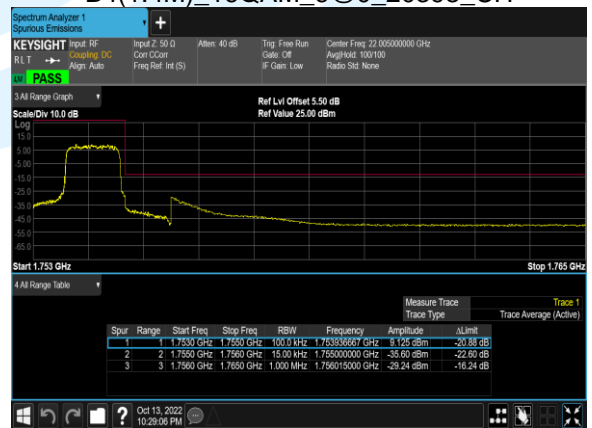

B4(1.4M)_16QAM_6@0_20393_CH