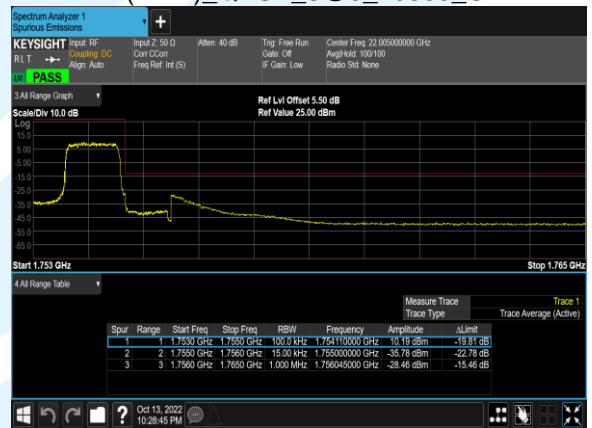

B4(1.4M)\_QPSK\_1@0\_19957\_CH

B4(1.4M)\_QPSK\_6@0\_19957\_CH

B4(1.4M)\_16QAM\_1@0\_19957\_CH

B4(1.4M)\_16QAM\_6@0\_19957\_CH

B4(1.4M)\_QPSK\_1@5\_20393\_CH

B4(1.4M)\_QPSK\_6@0\_20393\_CH

B4(1.4M)\_16QAM\_1@5\_20393\_CH