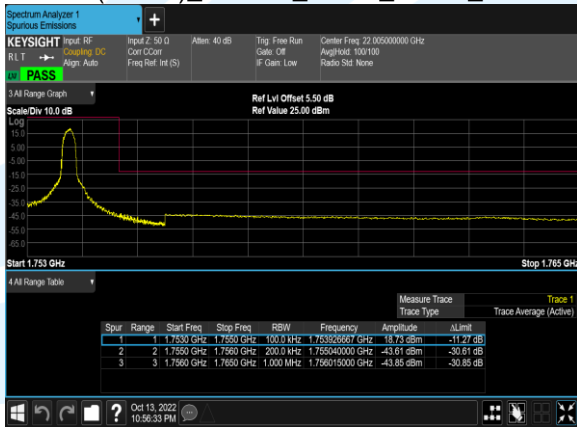

B4(1.4M)\_16QAM\_6@0\_20393\_CH

B4(20.0M)\_64QAM\_1@0\_20050\_CH

B4(20.0M)\_64QAM\_100@0\_20050\_CH

B4(20.0M)\_64QAM\_1@99\_20300\_CH

B4(20.0M)\_64QAM\_100@0\_20300\_CH

B4(15.0M)\_64QAM\_1@0\_20025\_CH

B4(15.0M)\_64QAM\_75@0\_20025\_CH