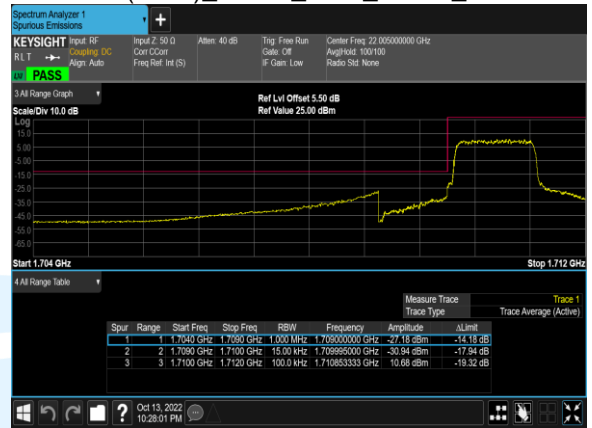

B4(1.4M)\_QPSK\_1@0\_19957\_CH

B4(1.4M)\_QPSK\_6@0\_19957\_CH

B4(1.4M)\_16QAM\_1@0\_19957\_CH

B4(1.4M)\_16QAM\_6@0\_19957\_CH

B4(1.4M)\_QPSK\_1@5\_20393\_CH

B4(1.4M)\_QPSK\_6@0\_20393\_CH

B4(1.4M)\_16QAM\_1@5\_20393\_CH