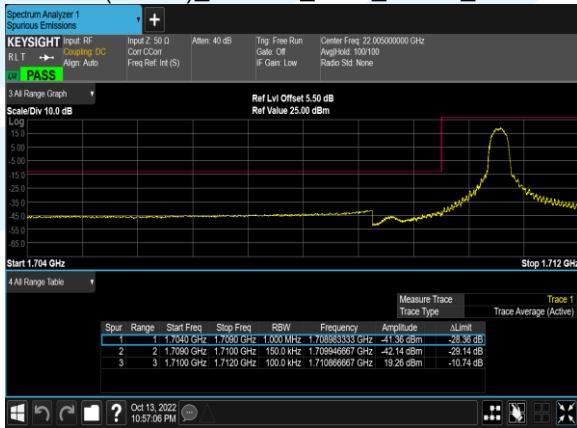

B4(1.4M)\_16QAM\_6@0\_20393\_CH

B4(20.0M)\_64QAM\_1@0\_20050\_CH

B4(20.0M)\_64QAM\_100@0\_20050\_CH

B4(20.0M)\_64QAM\_1@99\_20300\_CH

B4(20.0M)\_64QAM\_100@0\_20300\_CH

B4(15.0M)\_64QAM\_1@0\_20025\_CH

B4(15.0M)\_64QAM\_75@0\_20025\_CH