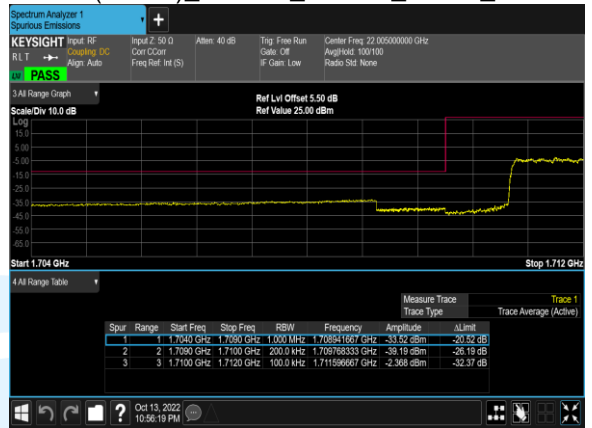

B4(20.0M)_64QAM_100@0_20050_CH