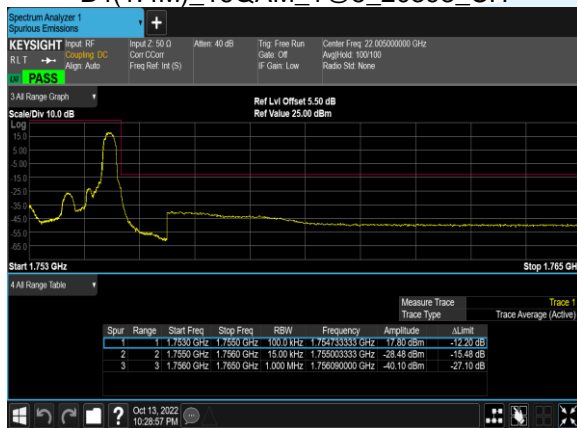

B4(1.4M)\_QPSK\_1@0\_19957\_CH

B4(1.4M)\_QPSK\_6@0\_19957\_CH

B4(1.4M)\_16QAM\_1@0\_19957\_CH

B4(1.4M)\_16QAM\_6@0\_19957\_CH

B4(1.4M)\_QPSK\_1@5\_20393\_CH

B4(1.4M)\_QPSK\_6@0\_20393\_CH

B4(1.4M)\_16QAM\_1@5\_20393\_CH