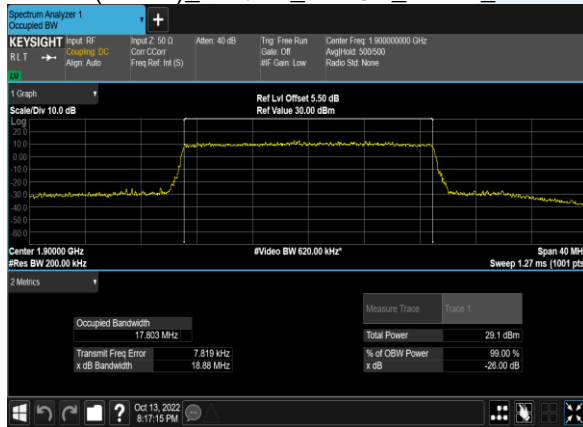

B2(1.4M)_QPSK_6@0_18900_CH

B2(1.4M)_16QAM_6@0_18900_CH

B2(1.4M)_QPSK_6@0_19193_CH

B2(1.4M)_16QAM_6@0_19193_CH

B2(20.0M)_64QAM_100@0_18700_CH

B2(20.0M)_64QAM_100@0_18900_CH

B2(20.0M)_64QAM_100@0_19100_CH

B2(15.0M)_64QAM_75@0_18675_CH