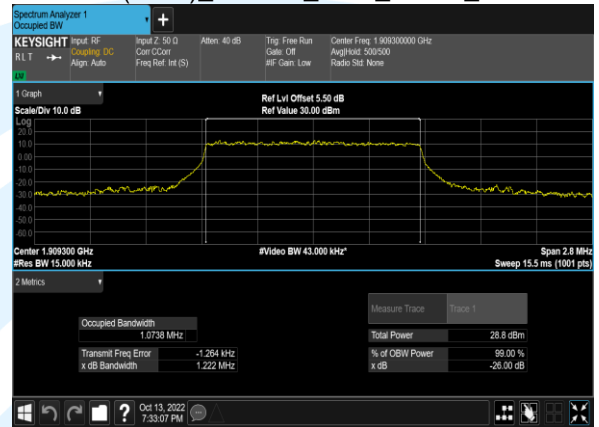

B2(1.4M)_QPSK_6@0_18900_CH

B2(1.4M)_16QAM_6@0_18900_CH

B2(1.4M)_QPSK_6@0_19193_CH

B2(1.4M)_16QAM_6@0_19193_CH

B2(20.0M)_64QAM_100@0_18700_CH

B2(20.0M)_64QAM_100@0_18900_CH

B2(20.0M)_64QAM_100@0_19100_CH

B2(15.0M)_64QAM_75@0_18675_CH