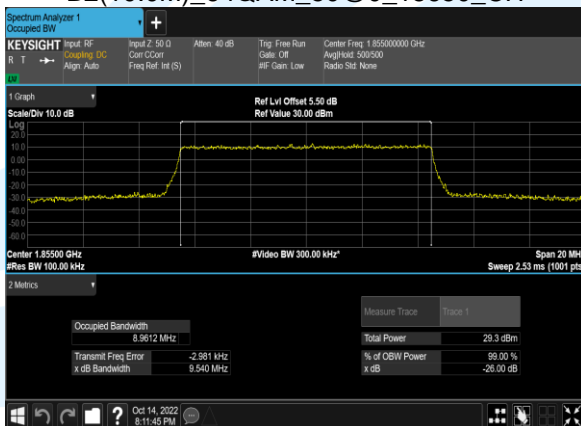

B2(10.0M)_64QAM_50@0_18650_CH