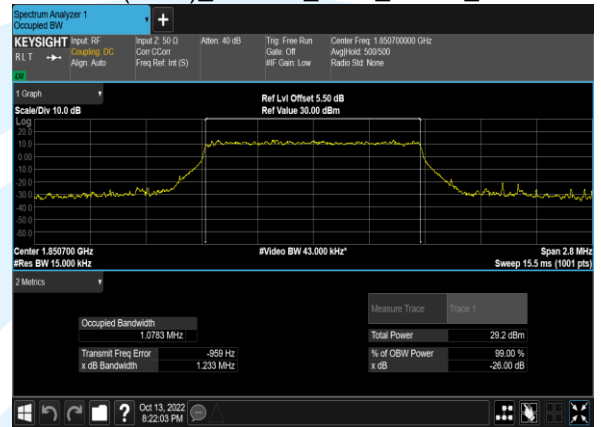

B2(5.0M)_64QAM_25@0_19175_CH

B2(3.0M)_64QAM_15@0_18615_CH

B2(3.0M)_64QAM_15@0_18900_CH

B2(3.0M)_64QAM_15@0_19185_CH

B2(1.4M)_64QAM_6@0_18607_CH

B2(1.4M)_64QAM_6@0_18900_CH

B2(1.4M)_64QAM_6@0_19193_CH

Conducted Spurious Emissions