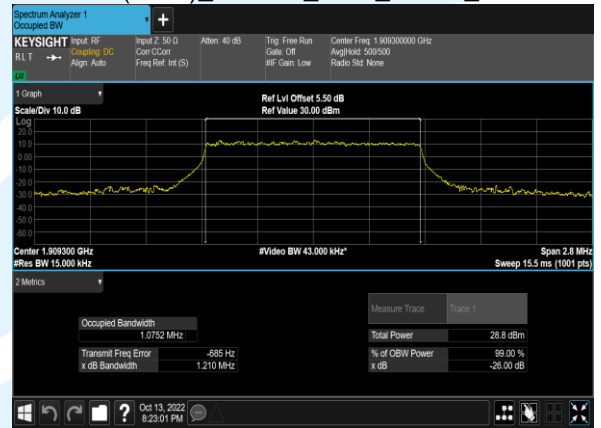

B2(5.0M)_64QAM_25@0_19175_CH

B2(3.0M)_64QAM_15@0_18615_CH

B2(3.0M)_64QAM_15@0_18900_CH

B2(3.0M)_64QAM_15@0_19185_CH

B2(1.4M)_64QAM_6@0_18607_CH

B2(1.4M)_64QAM_6@0_18900_CH

B2(1.4M)_64QAM_6@0_19193_CH

Conducted Spurious Emissions