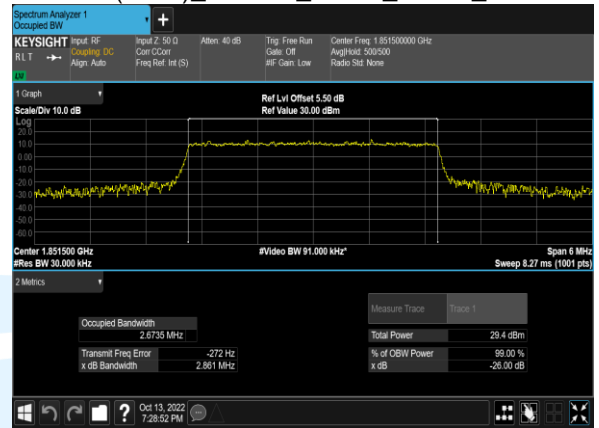

B2(3.0M)_16QAM_15@0_18615_CH