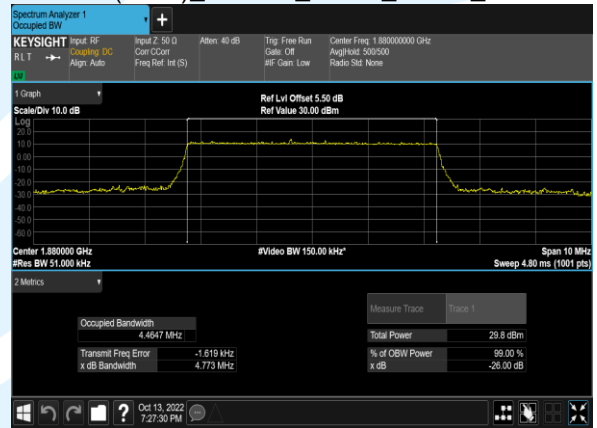

B2(10.0M)_QPSK_50@0_19150_CH

B2(10.0M)_16QAM_50@0_19150_CH

B2(5.0M)_QPSK_25@0_18625_CH

B2(5.0M)_16QAM_25@0_18625_CH

B2(5.0M)_QPSK_25@0_18900_CH

B2(5.0M)_16QAM_25@0_18900_CH

B2(5.0M)_QPSK_25@0_19175_CH

B2(5.0M)_16QAM_25@0_19175_CH