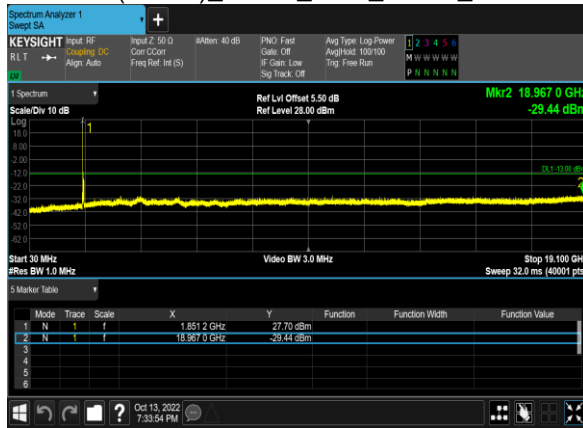

B2(20.0M)_QPSK_1@0_18700_CH