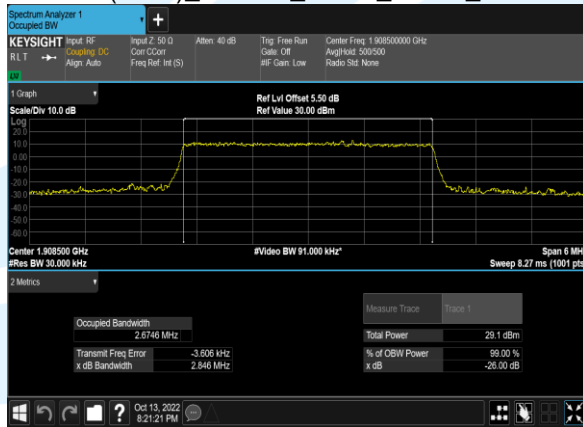

B2(5.0M)_64QAM_25@0_19175_CH

B2(3.0M)_64QAM_15@0_18615_CH

B2(3.0M)_64QAM_15@0_18900_CH

B2(3.0M)_64QAM_15@0_19185_CH

B2(1.4M)_64QAM_6@0_18607_CH

B2(1.4M)_64QAM_6@0_18900_CH

B2(1.4M)_64QAM_6@0_19193_CH

Conducted Spurious Emissions