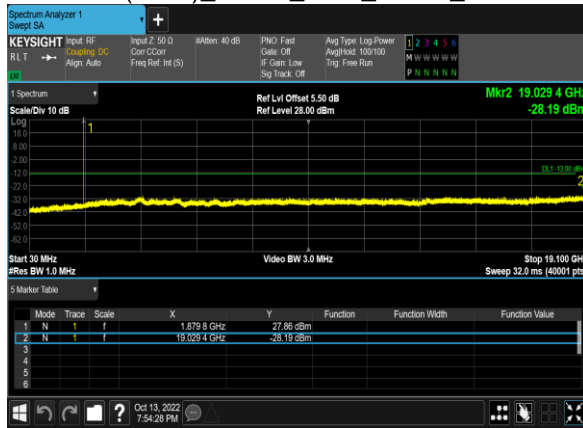

B2(3.0M)_16QAM_1@0_19185_CH

B2(1.4M)_QPSK_1@0_18607_CH

B2(1.4M)_16QAM_1@0_18607_CH

B2(1.4M)_QPSK_1@0_18900_CH

B2(1.4M)_16QAM_1@0_18900_CH

B2(1.4M)_QPSK_1@0_19193_CH

B2(1.4M)_16QAM_1@0_19193_CH

B2(20.0M)_64QAM_1@0_18700_CH