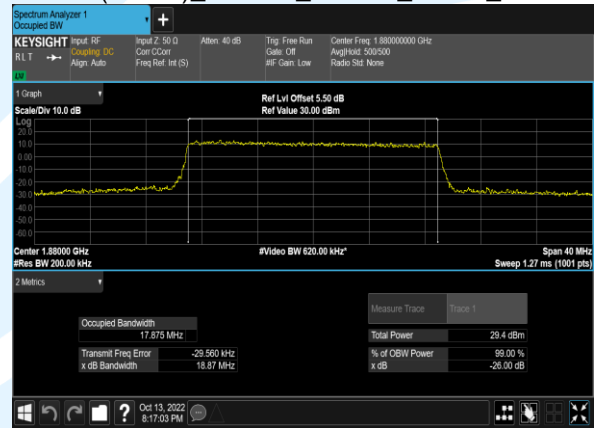

B2(1.4M)_QPSK_6@0_18900_CH

B2(1.4M)_16QAM_6@0_18900_CH

B2(1.4M)_QPSK_6@0_19193_CH

B2(1.4M)_16QAM_6@0_19193_CH

B2(20.0M)_64QAM_100@0_18700_CH

B2(20.0M)_64QAM_100@0_18900_CH

B2(20.0M)_64QAM_100@0_19100_CH

B2(15.0M)_64QAM_75@0_18675_CH