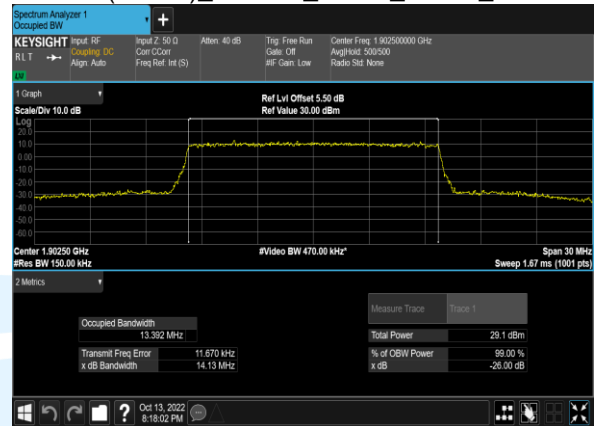

B2(15.0M)_64QAM_75@0_19125_CH