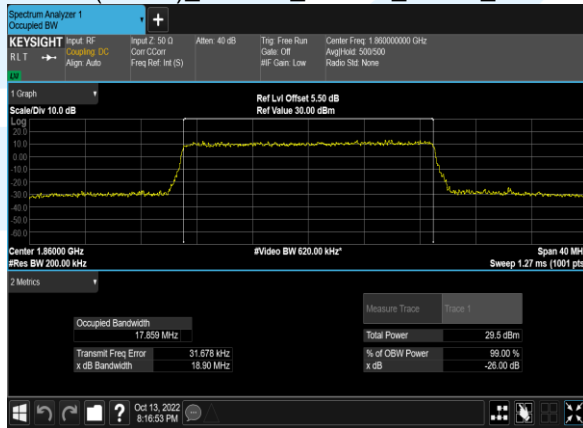

B2(1.4M)_QPSK_6@0_18900_CH

B2(1.4M)_16QAM_6@0_18900_CH

B2(1.4M)_QPSK_6@0_19193_CH

B2(1.4M)_16QAM_6@0_19193_CH

B2(20.0M)_64QAM_100@0_18700_CH

B2(20.0M)_64QAM_100@0_18900_CH

B2(20.0M)_64QAM_100@0_19100_CH

B2(15.0M)_64QAM_75@0_18675_CH