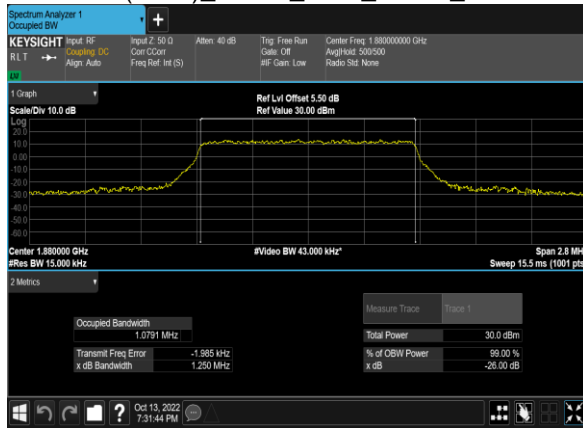

B2(1.4M)_QPSK_6@0_18900_CH