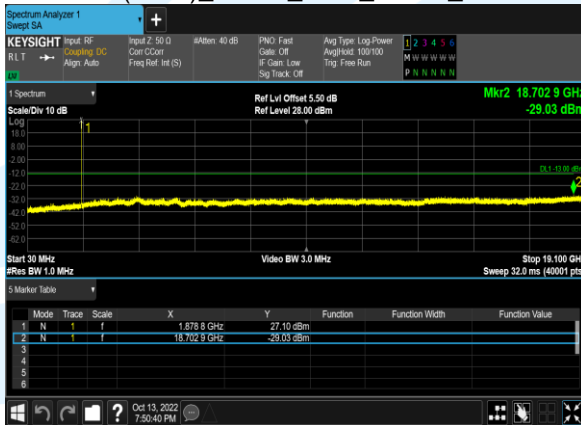

E-mail: info@uttlab.com

<http://www.uttlab.com>

UTTR-RF-FCC4G-V1.1

B2(3.0M)_QPSK_1@0_18615_CH

B2(3.0M)_16QAM_1@0_18615_CH

B2(3.0M)_QPSK_1@0_18900_CH

B2(3.0M)_16QAM_1@0_18900_CH

B2(3.0M)_QPSK_1@0_19185_CH