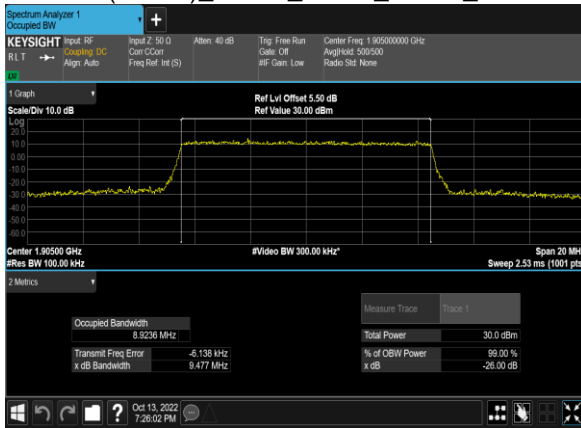

B2(10.0M)_QPSK_50@0_19150_CH

B2(10.0M)_16QAM_50@0_19150_CH

B2(5.0M)_QPSK_25@0_18625_CH

B2(5.0M)_16QAM_25@0_18625_CH

B2(5.0M)_QPSK_25@0_18900_CH

B2(5.0M)_16QAM_25@0_18900_CH

B2(5.0M)_QPSK_25@0_19175_CH

B2(5.0M)_16QAM_25@0_19175_CH