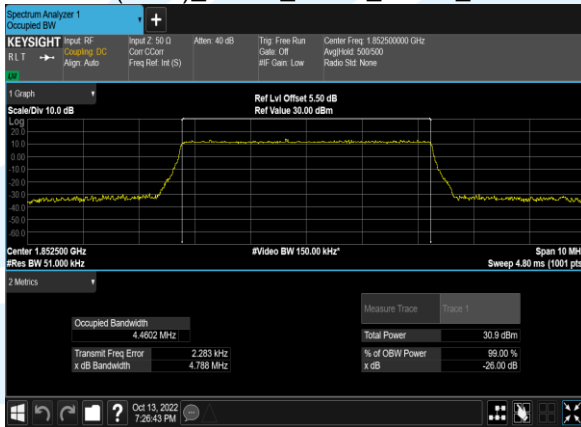

B2(10.0M)_QPSK_50@0_19150_CH

B2(10.0M)_16QAM_50@0_19150_CH

B2(5.0M)_QPSK_25@0_18625_CH

B2(5.0M)_16QAM_25@0_18625_CH

B2(5.0M)_QPSK_25@0_18900_CH

B2(5.0M)_16QAM_25@0_18900_CH

B2(5.0M)_QPSK_25@0_19175_CH

B2(5.0M)_16QAM_25@0_19175_CH