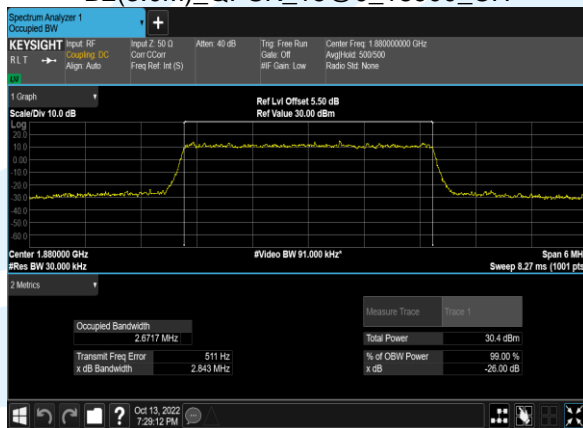

B2(3.0M)_QPSK_15@0_18900_CH