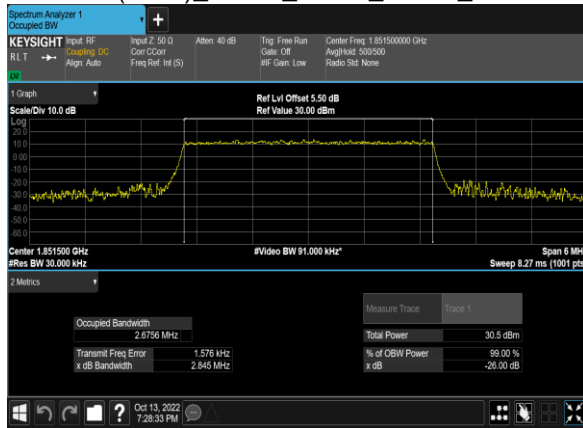

B2(3.0M)_QPSK_15@0_18615_CH