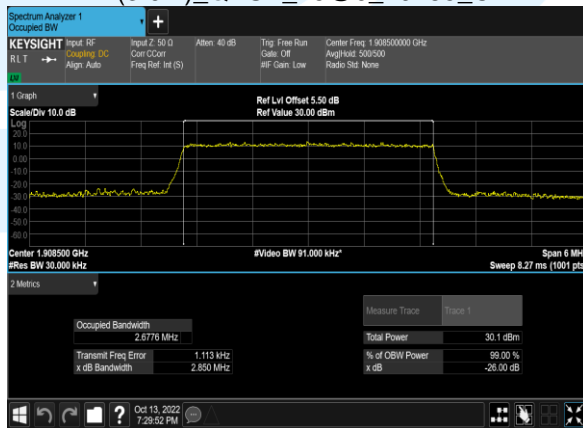

B2(3.0M)_QPSK_15@0_18615_CH

B2(3.0M)_16QAM_15@0_18615_CH

B2(3.0M)_QPSK_15@0_18900_CH

B2(3.0M)_16QAM_15@0_18900_CH

B2(3.0M)_QPSK_15@0_19185_CH

B2(3.0M)_16QAM_15@0_19185_CH

B2(1.4M)_QPSK_6@0_18607_CH

B2(1.4M)_16QAM_6@0_18607_CH