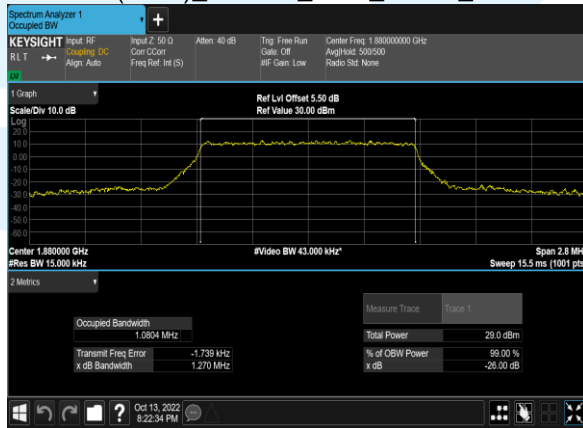

B2(5.0M)_64QAM_25@0_19175_CH

B2(3.0M)_64QAM_15@0_18615_CH

B2(3.0M)_64QAM_15@0_18900_CH

B2(3.0M)_64QAM_15@0_19185_CH

B2(1.4M)_64QAM_6@0_18607_CH

B2(1.4M)_64QAM_6@0_18900_CH

B2(1.4M)_64QAM_6@0_19193_CH

Conducted Spurious Emissions