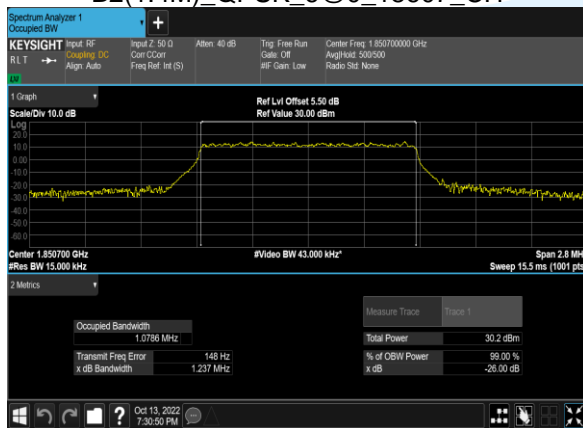

B2(3.0M)_QPSK_15@0_18615_CH

B2(3.0M)_16QAM_15@0_18615_CH

B2(3.0M)_QPSK_15@0_18900_CH

B2(3.0M)_16QAM_15@0_18900_CH

B2(3.0M)_QPSK_15@0_19185_CH

B2(3.0M)_16QAM_15@0_19185_CH

B2(1.4M)_QPSK_6@0_18607_CH

B2(1.4M)_16QAM_6@0_18607_CH