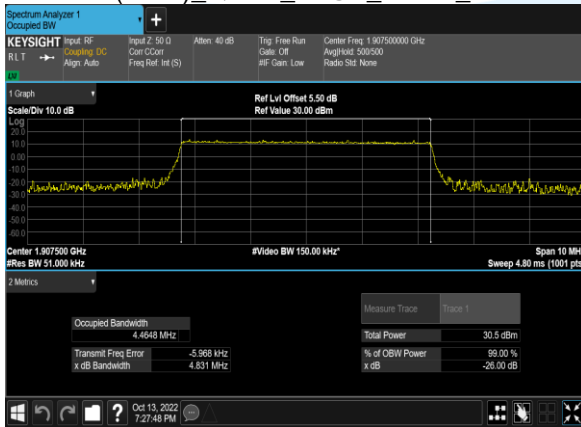

B2(10.0M)_QPSK_50@0_19150_CH

B2(10.0M)_16QAM_50@0_19150_CH

B2(5.0M)_QPSK_25@0_18625_CH

B2(5.0M)_16QAM_25@0_18625_CH

B2(5.0M)_QPSK_25@0_18900_CH

B2(5.0M)_16QAM_25@0_18900_CH

B2(5.0M)_QPSK_25@0_19175_CH

B2(5.0M)_16QAM_25@0_19175_CH