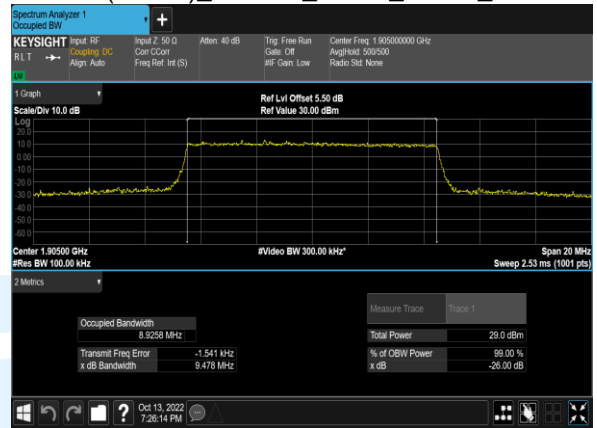

B2(10.0M)_QPSK_50@0_19150_CH

B2(10.0M)_16QAM_50@0_19150_CH

B2(5.0M)_QPSK_25@0_18625_CH

B2(5.0M)_16QAM_25@0_18625_CH

B2(5.0M)_QPSK_25@0_18900_CH

B2(5.0M)_16QAM_25@0_18900_CH

B2(5.0M)_QPSK_25@0_19175_CH

B2(5.0M)_16QAM_25@0_19175_CH