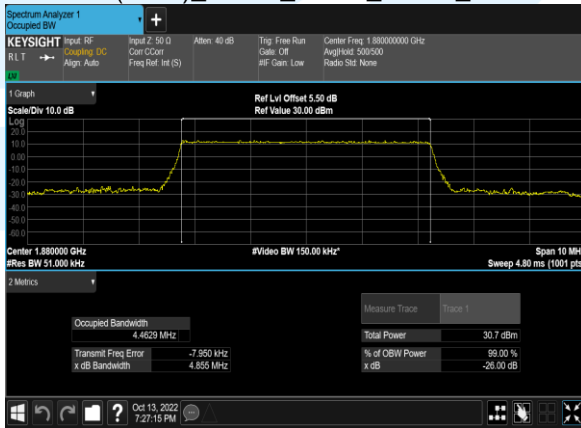

B2(10.0M)_QPSK_50@0_19150_CH

B2(10.0M)_16QAM_50@0_19150_CH

B2(5.0M)_QPSK_25@0_18625_CH

B2(5.0M)_16QAM_25@0_18625_CH

B2(5.0M)_QPSK_25@0_18900_CH

B2(5.0M)_16QAM_25@0_18900_CH

B2(5.0M)_QPSK_25@0_19175_CH

B2(5.0M)_16QAM_25@0_19175_CH