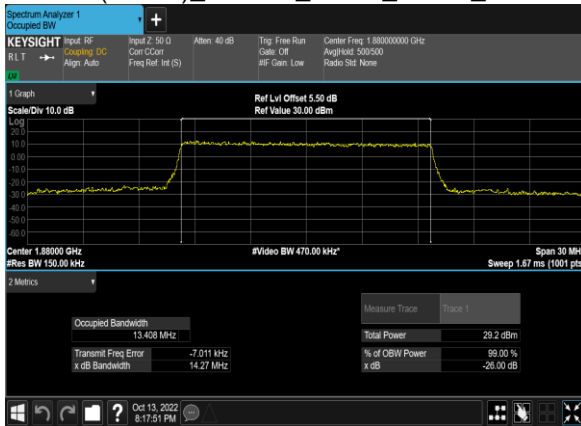

B2(15.0M)_64QAM_75@0_18900_CH