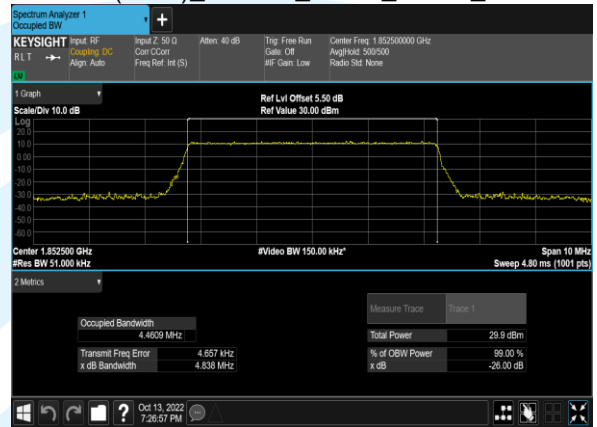

B2(10.0M)_QPSK_50@0_19150_CH

B2(10.0M)_16QAM_50@0_19150_CH

B2(5.0M)_QPSK_25@0_18625_CH

B2(5.0M)_16QAM_25@0_18625_CH

B2(5.0M)_QPSK_25@0_18900_CH

B2(5.0M)_16QAM_25@0_18900_CH

B2(5.0M)_QPSK_25@0_19175_CH

B2(5.0M)_16QAM_25@0_19175_CH