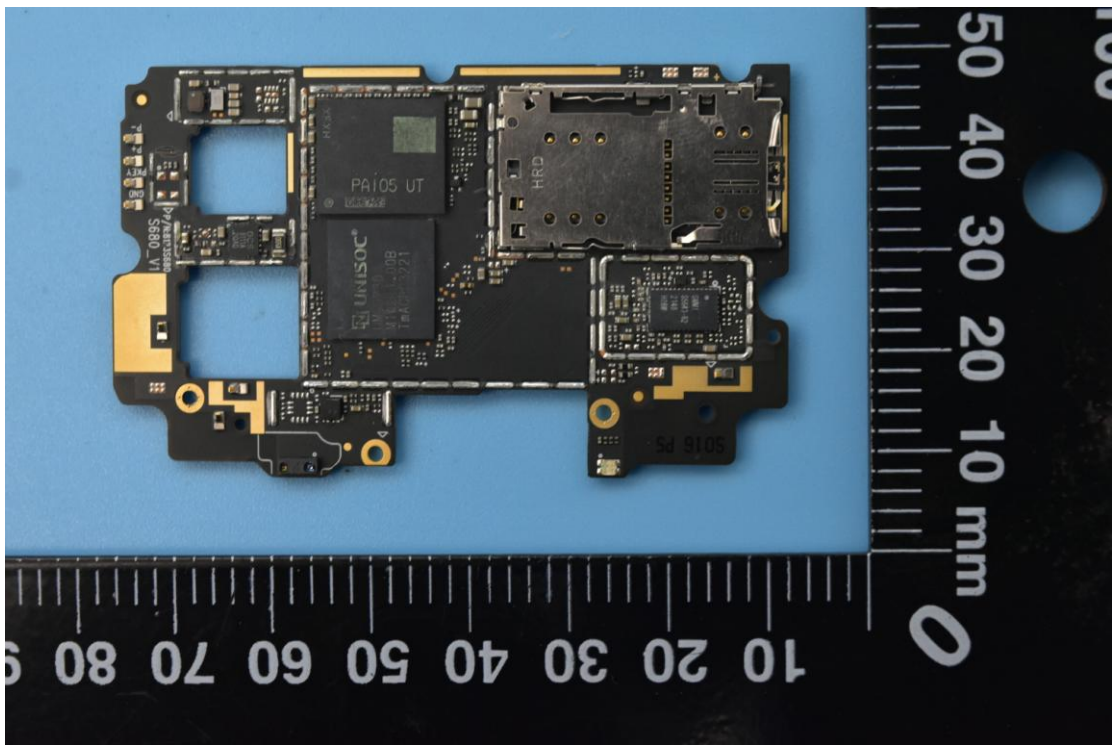

FCC ID: YHLBLUG72

Internal Photos

1. EUT uncover view

2. Antenna view