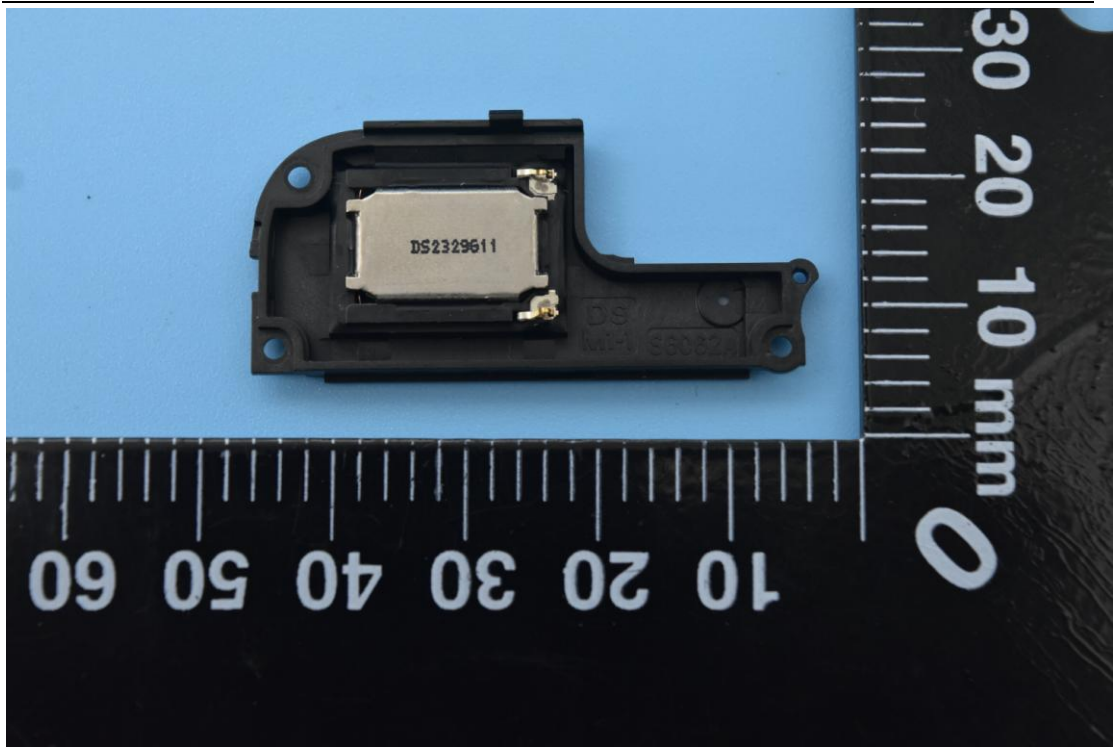

FCC ID: YHLBLUG72

Internal Photos

1. EUT uncover view

2. Antenna view