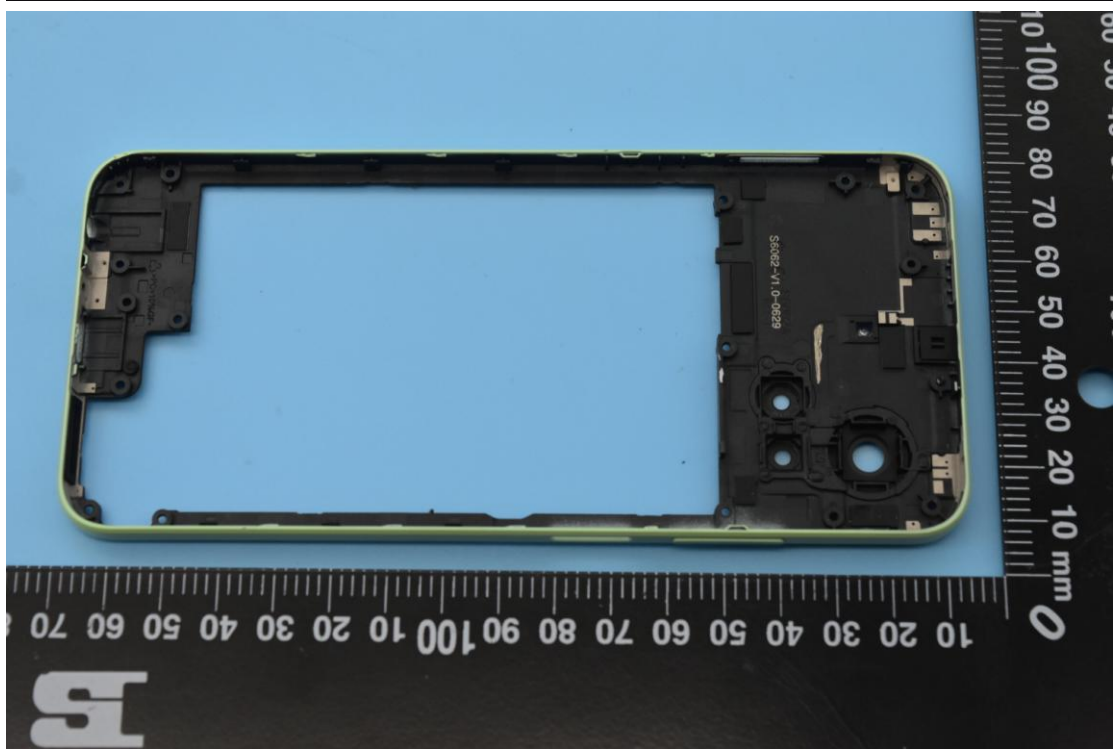

FCC ID: YHLBLUG72

Internal Photos

1. EUT uncover view

2. Antenna view