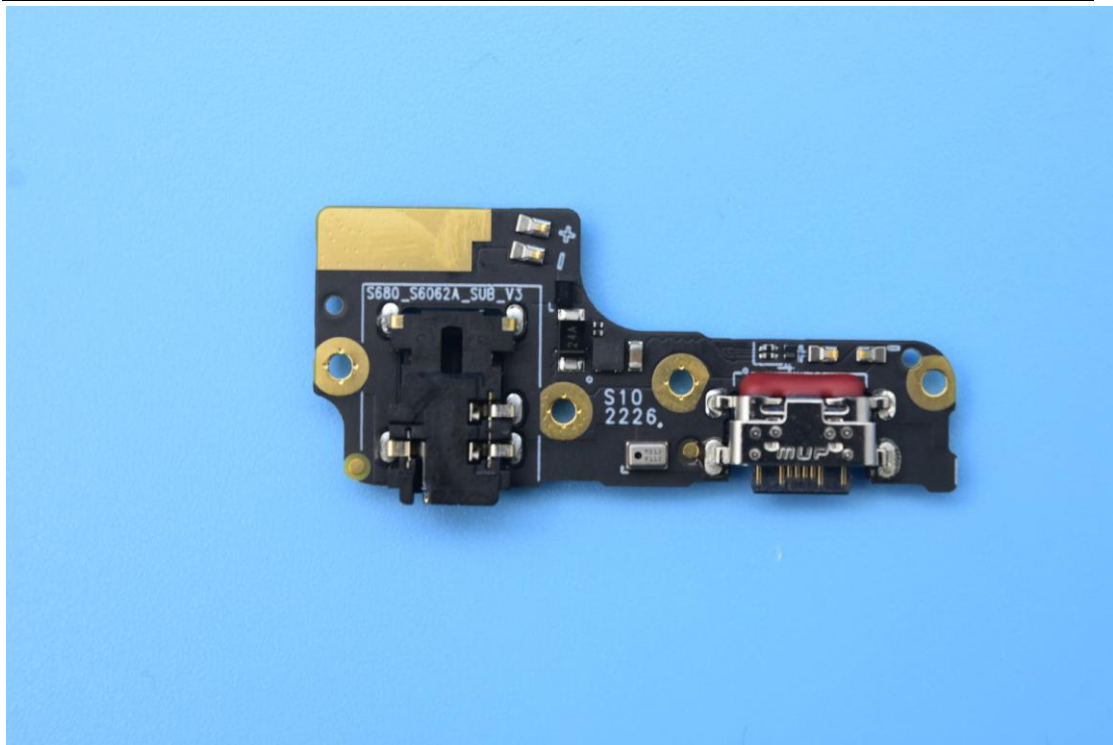

FCC ID: YHLBLUG72

Internal Photos

1. EUT uncover view

2. Antenna view