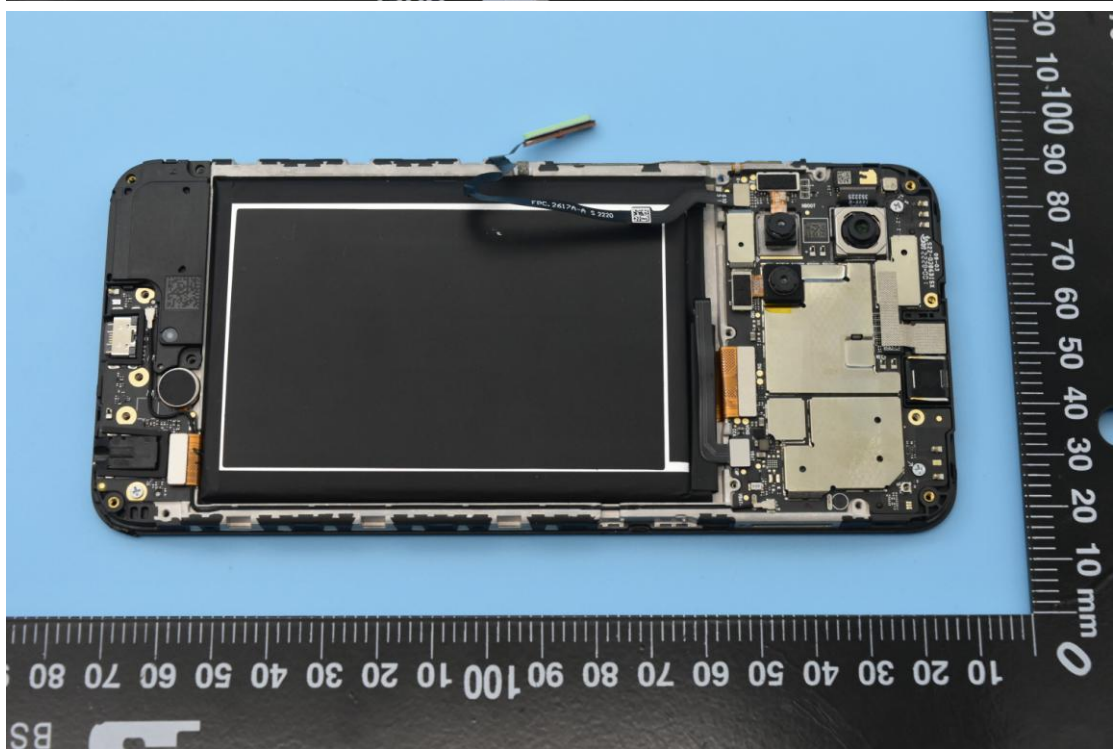

FCC ID: YHLBLUG72

Internal Photos

1. EUT uncover view

2. Antenna view