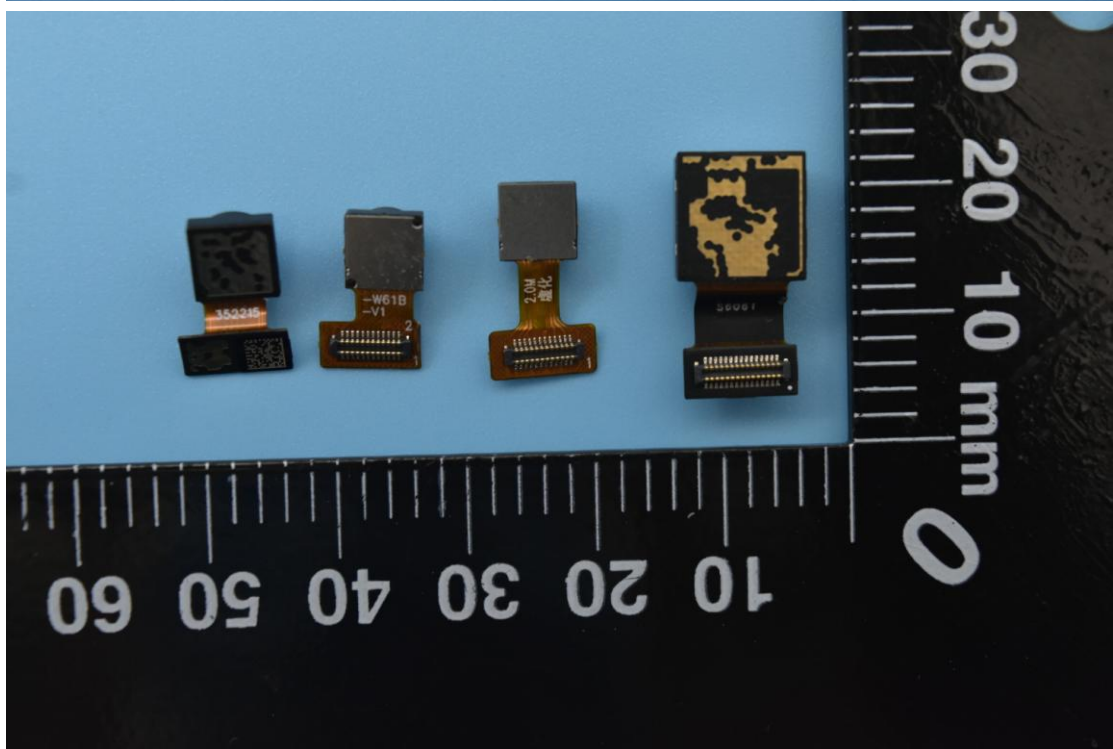

FCC ID: YHLBLUG72

Internal Photos

1. EUT uncover view

2. Antenna view