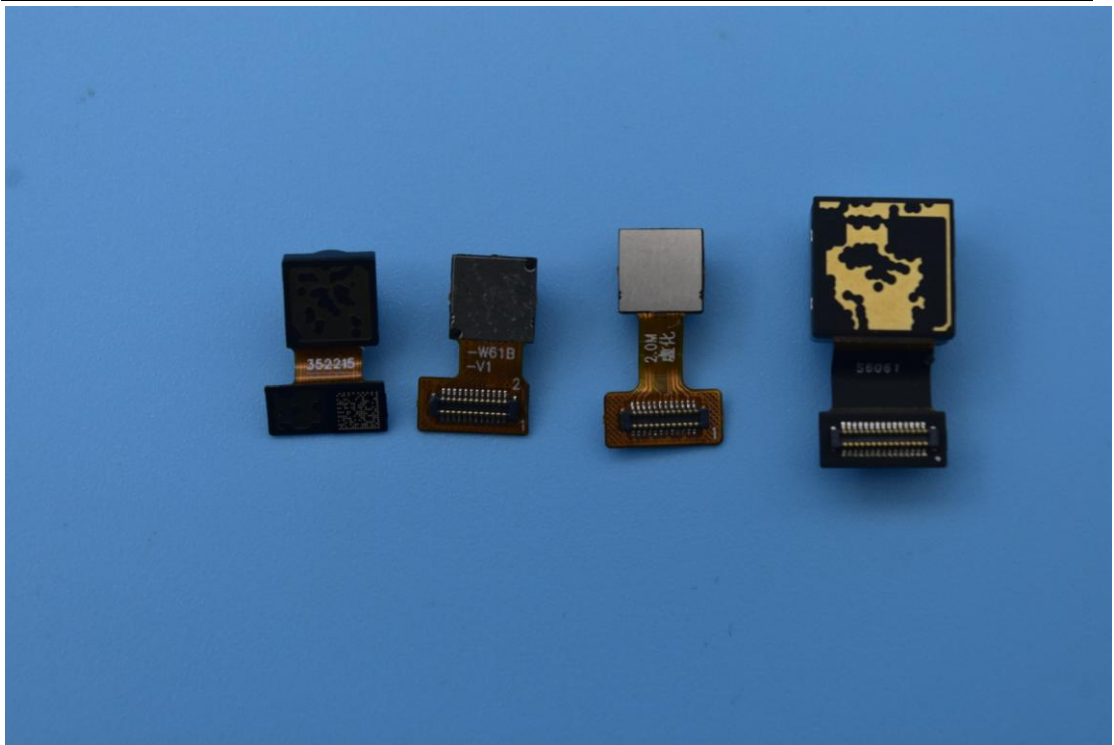

FCC ID: YHLBLUG72

Internal Photos

1. EUT uncover view

2. Antenna view