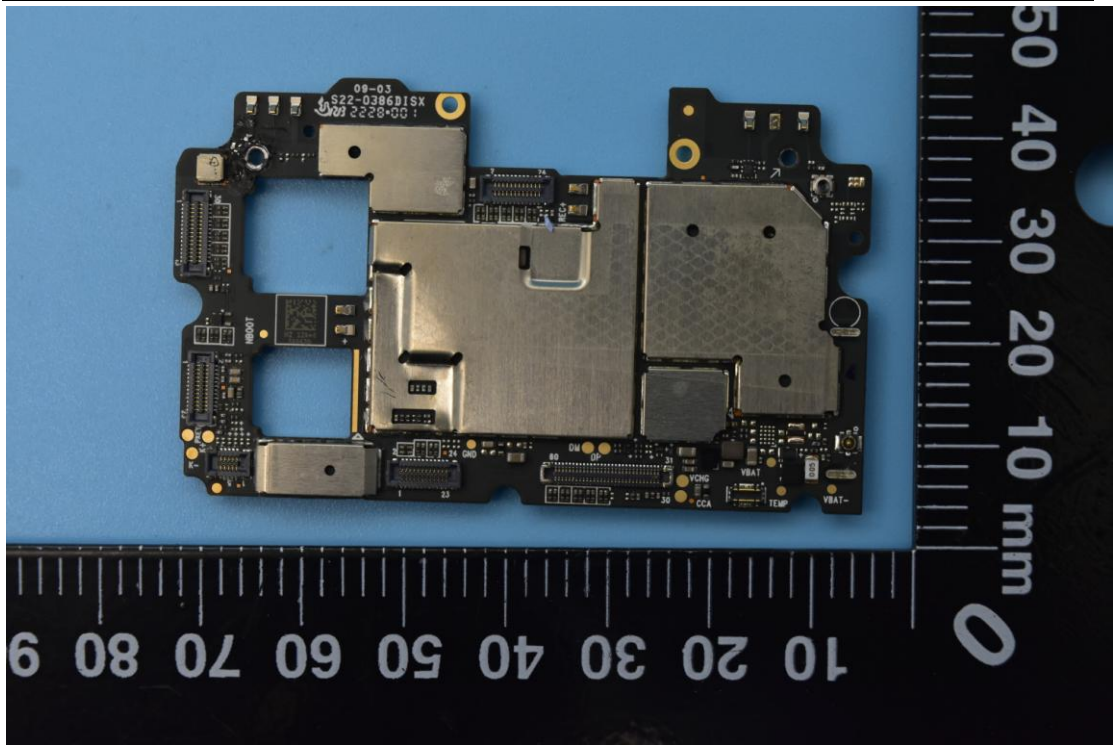

FCC ID: YHLBLUG72

Internal Photos

1. EUT uncover view

2. Antenna view