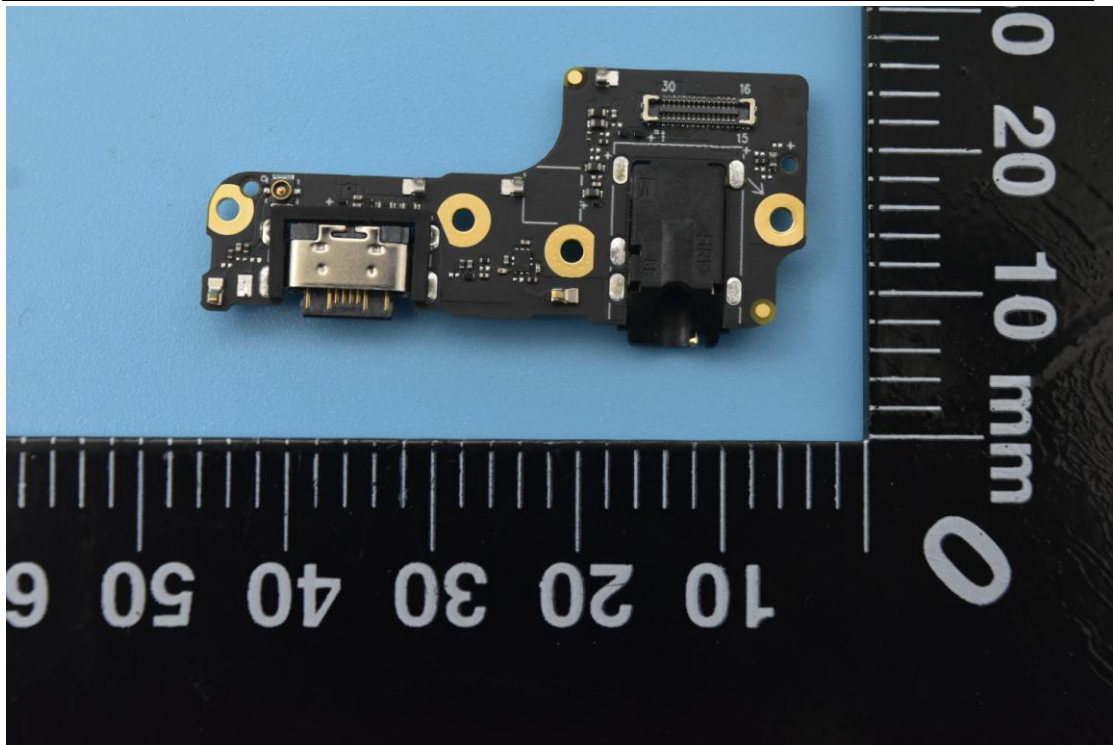

FCC ID: YHLBLUG72

Internal Photos

1. EUT uncover view

2. Antenna view