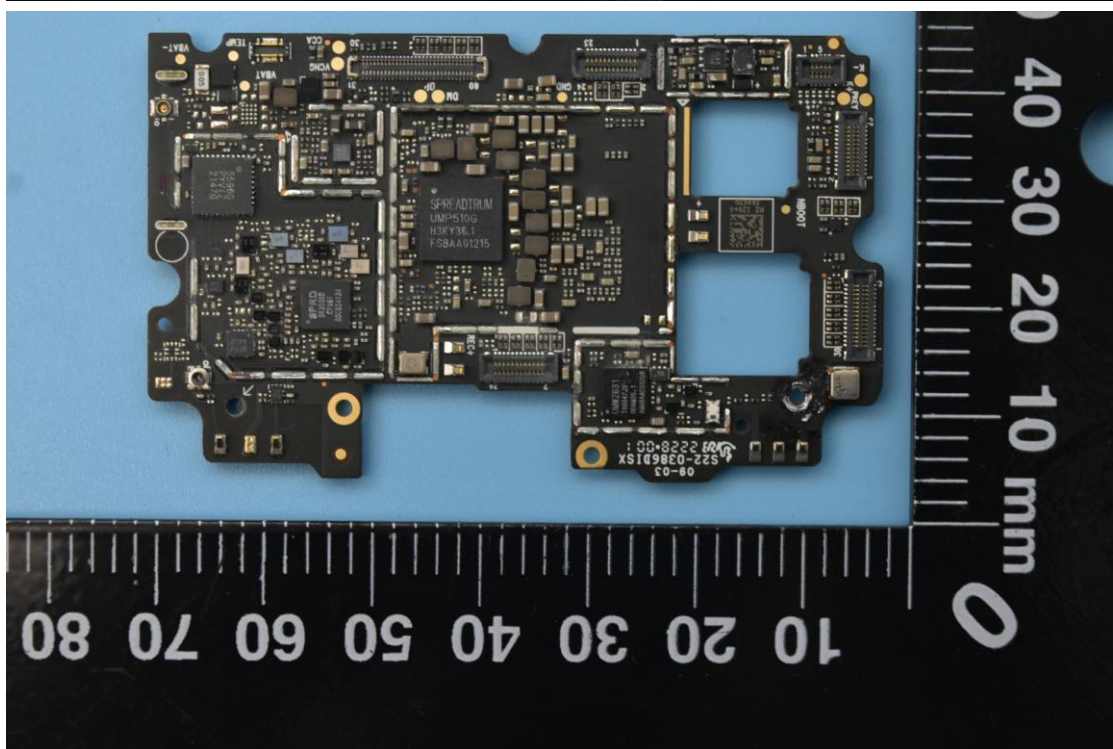

FCC ID: YHLBLUG72

Internal Photos

1. EUT uncover view

2. Antenna view