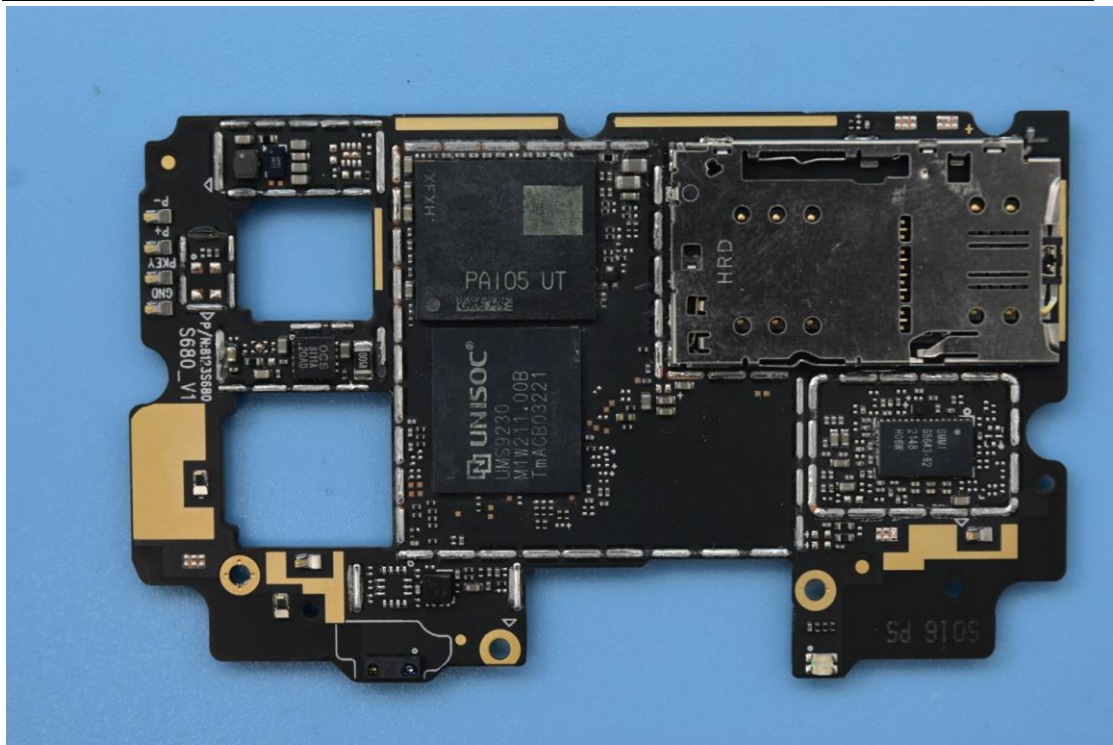

FCC ID: YHLBLUG72

Internal Photos

1. EUT uncover view

2. Antenna view