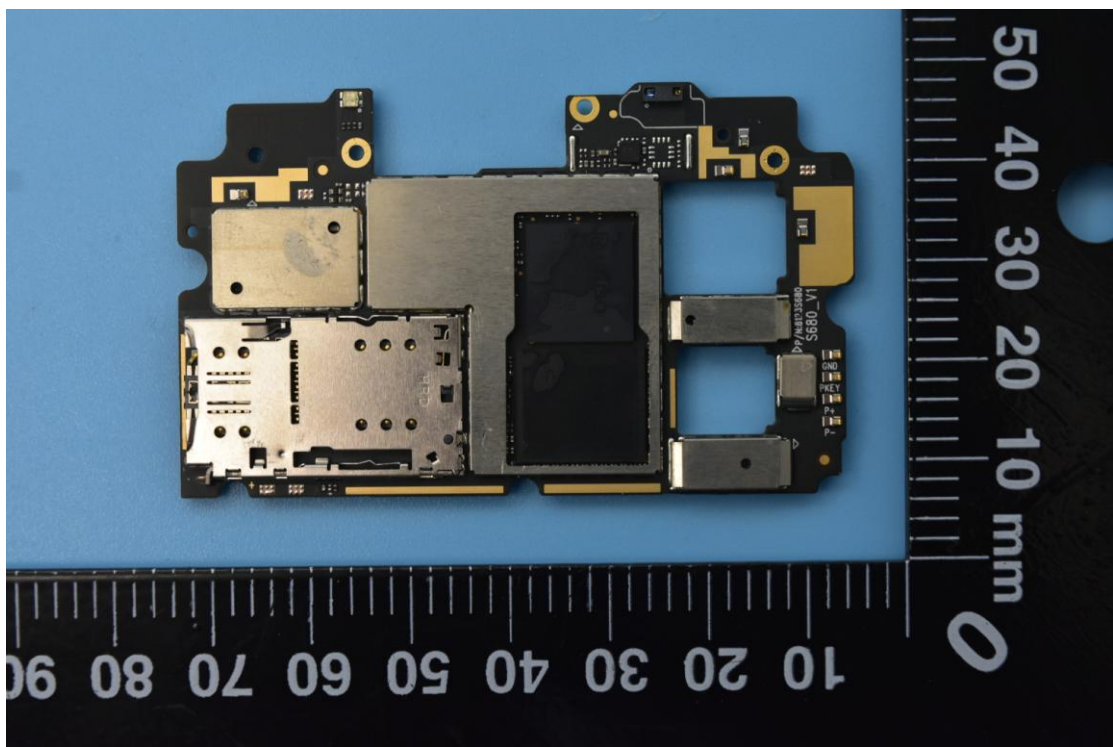

FCC ID: YHLBLUG72

Internal Photos

1. EUT uncover view

2. Antenna view