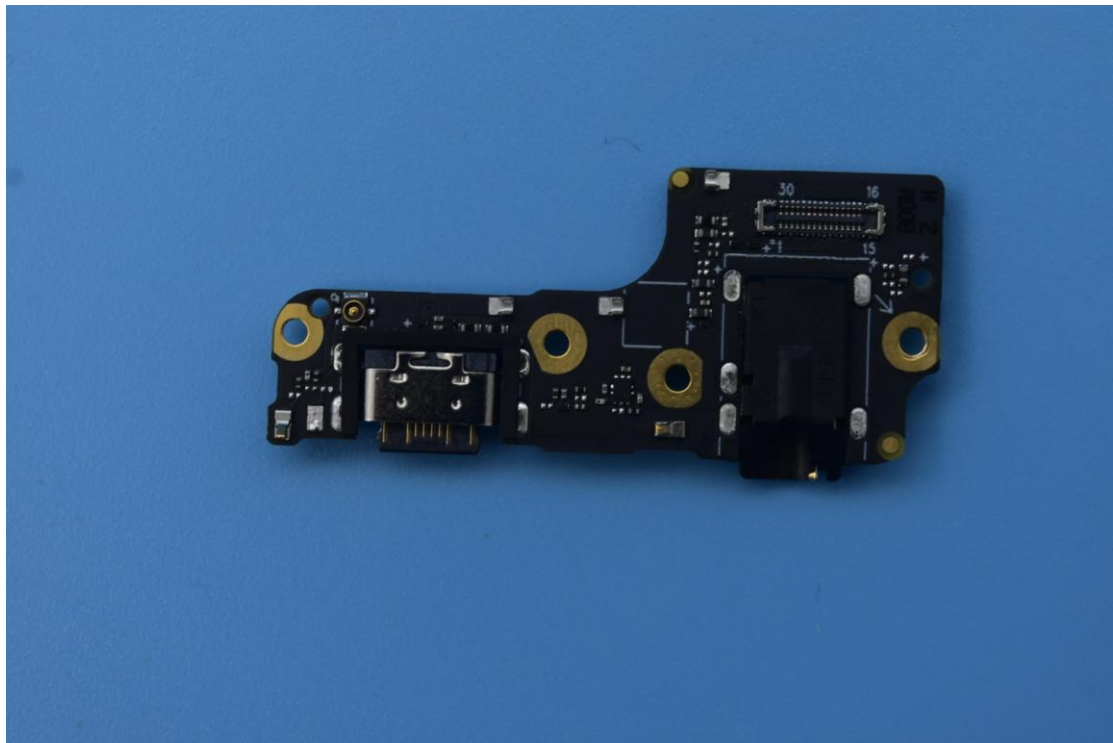

FCC ID: YHLBLUG72

Internal Photos

1. EUT uncover view

2. Antenna view