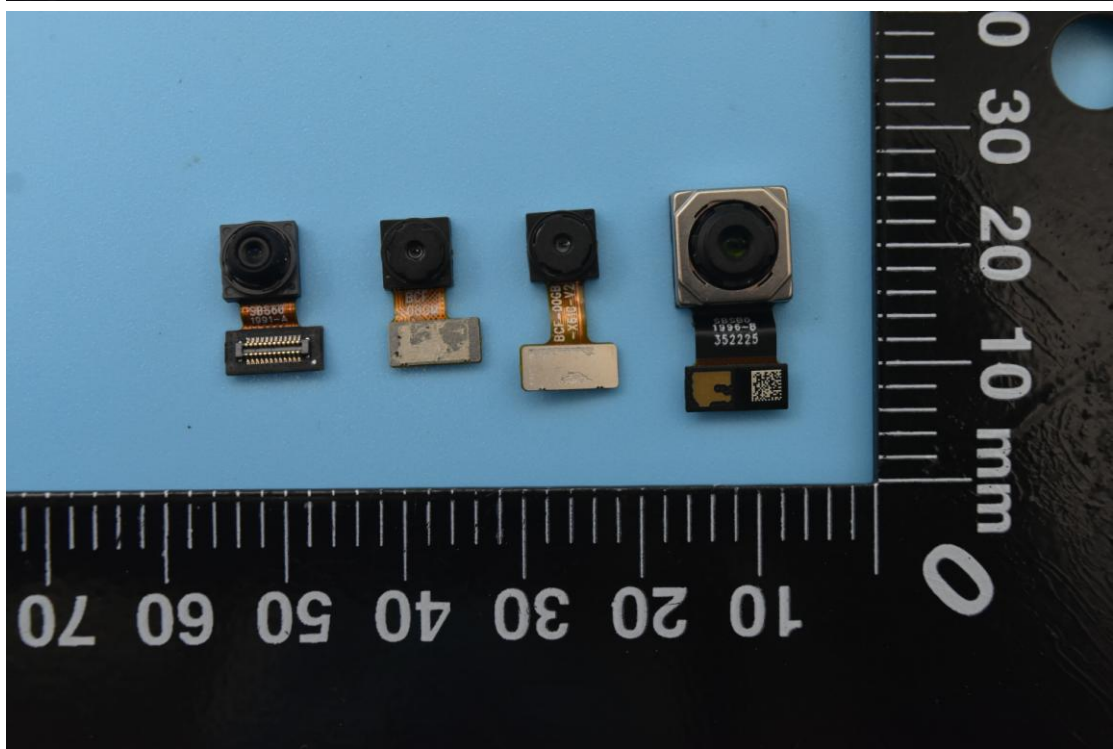

FCC ID: YHLBLUG72

Internal Photos

1. EUT uncover view

2. Antenna view