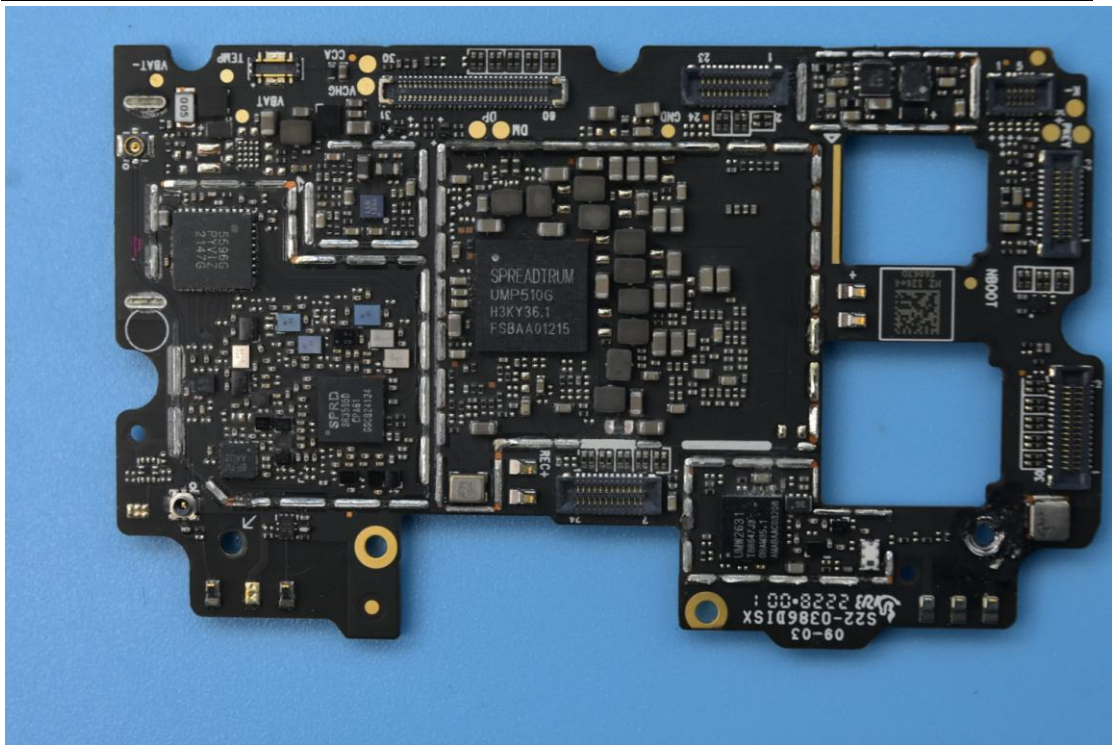

FCC ID: YHLBLUG72

Internal Photos

1. EUT uncover view

2. Antenna view