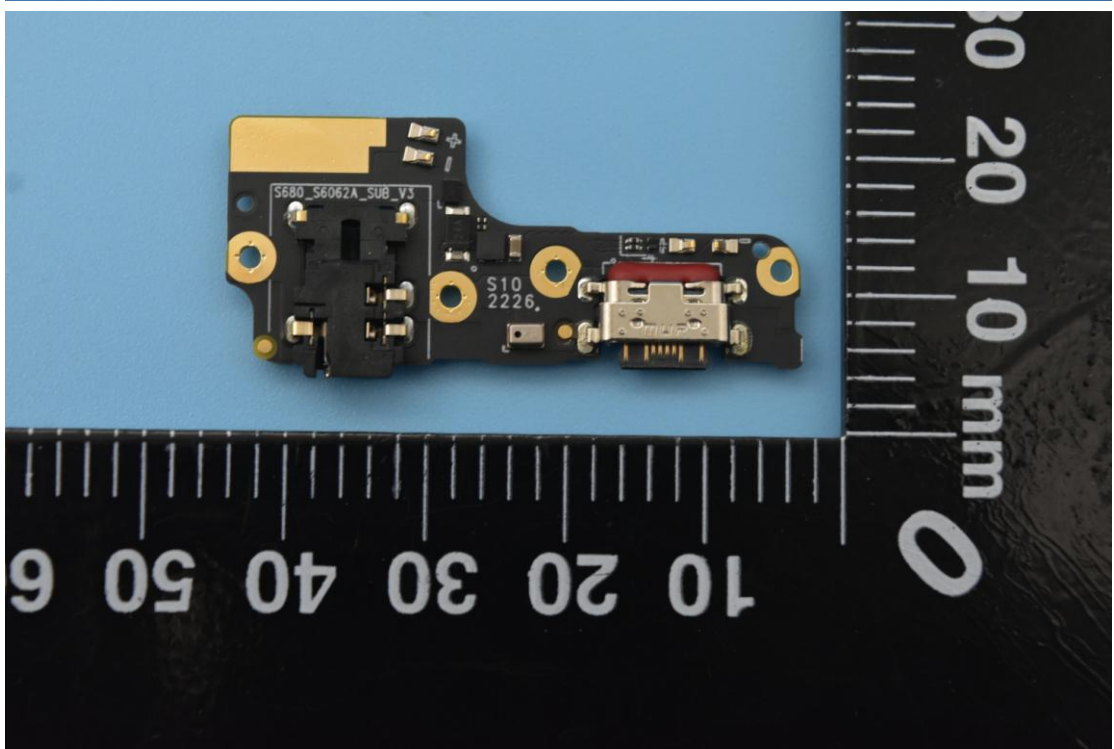

FCC ID: YHLBLUG72

Internal Photos

1. EUT uncover view

2. Antenna view