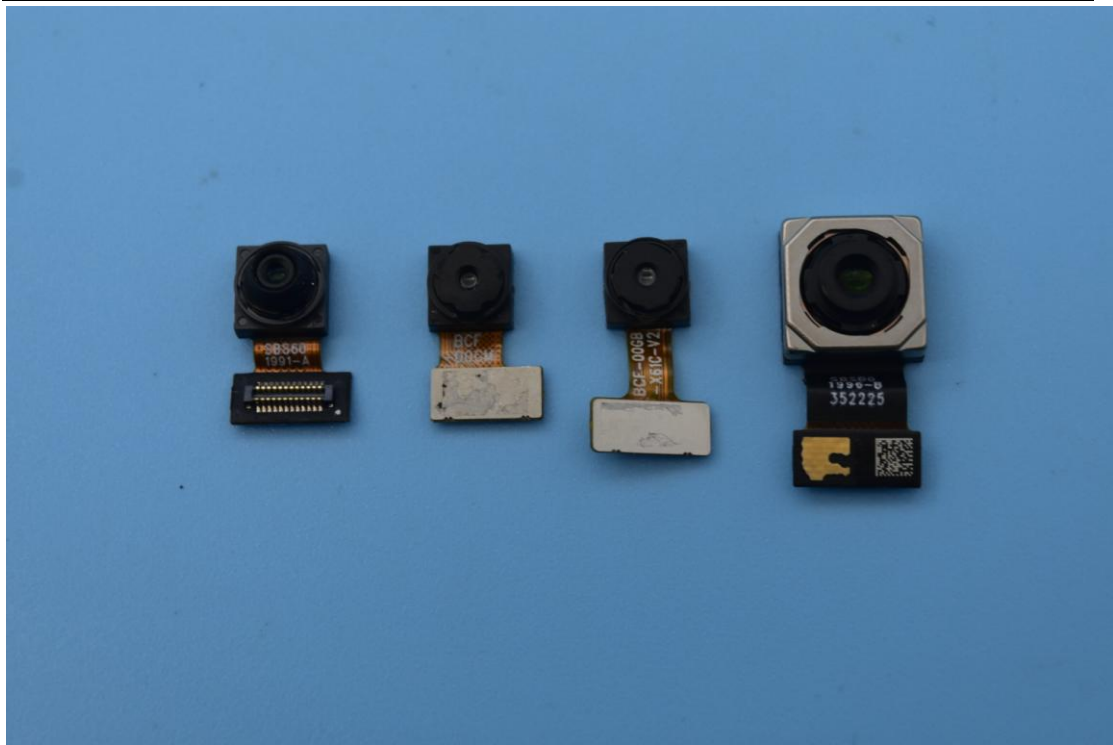

FCC ID: YHLBLUG72

Internal Photos

1. EUT uncover view

2. Antenna view