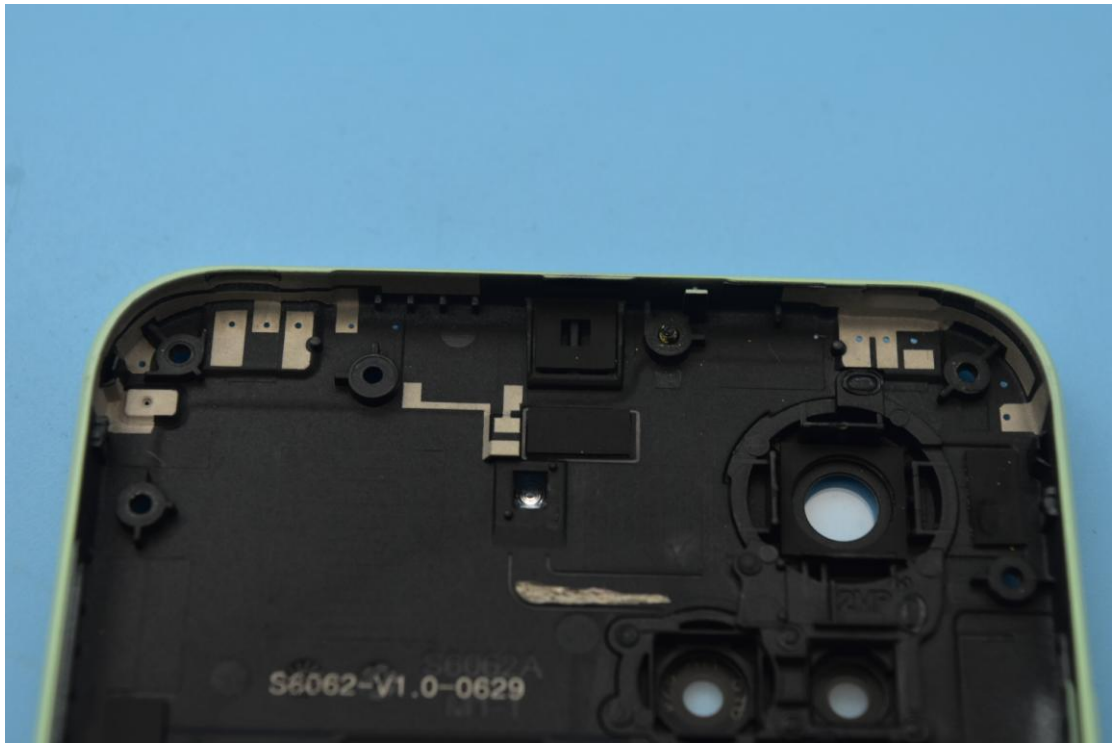

FCC ID: YHLBLUG72

Internal Photos

1. EUT uncover view

2. Antenna view