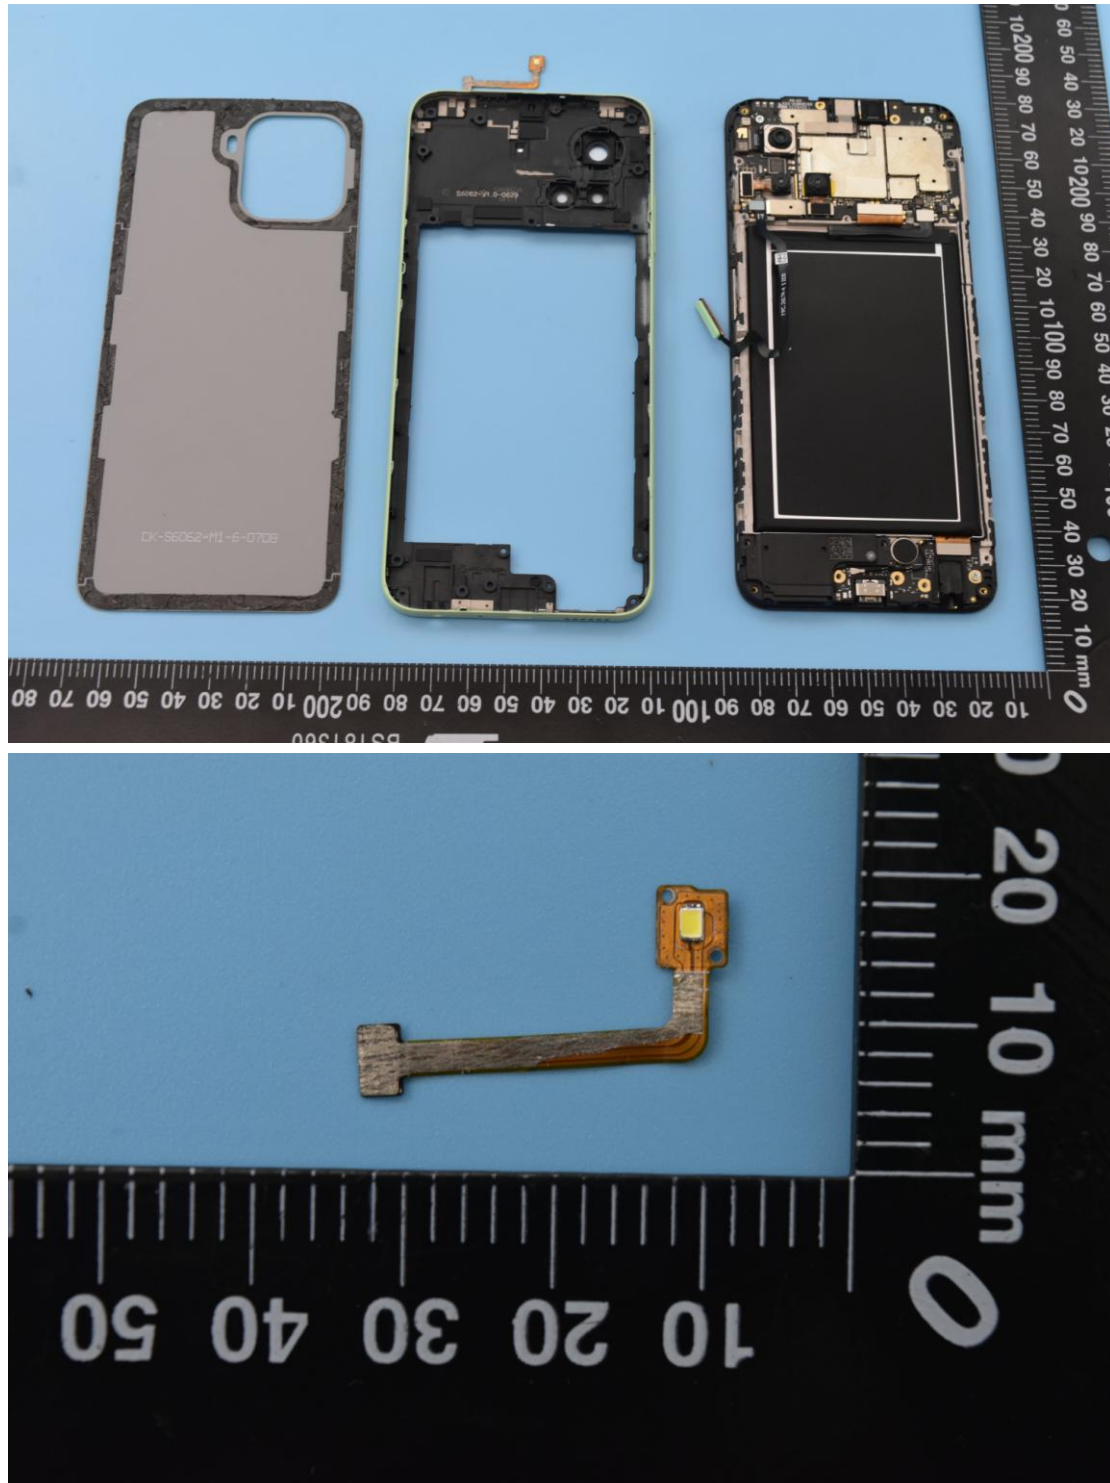

FCC ID: YHLBLUG72

Internal Photos

1. EUT uncover view

2. Antenna view