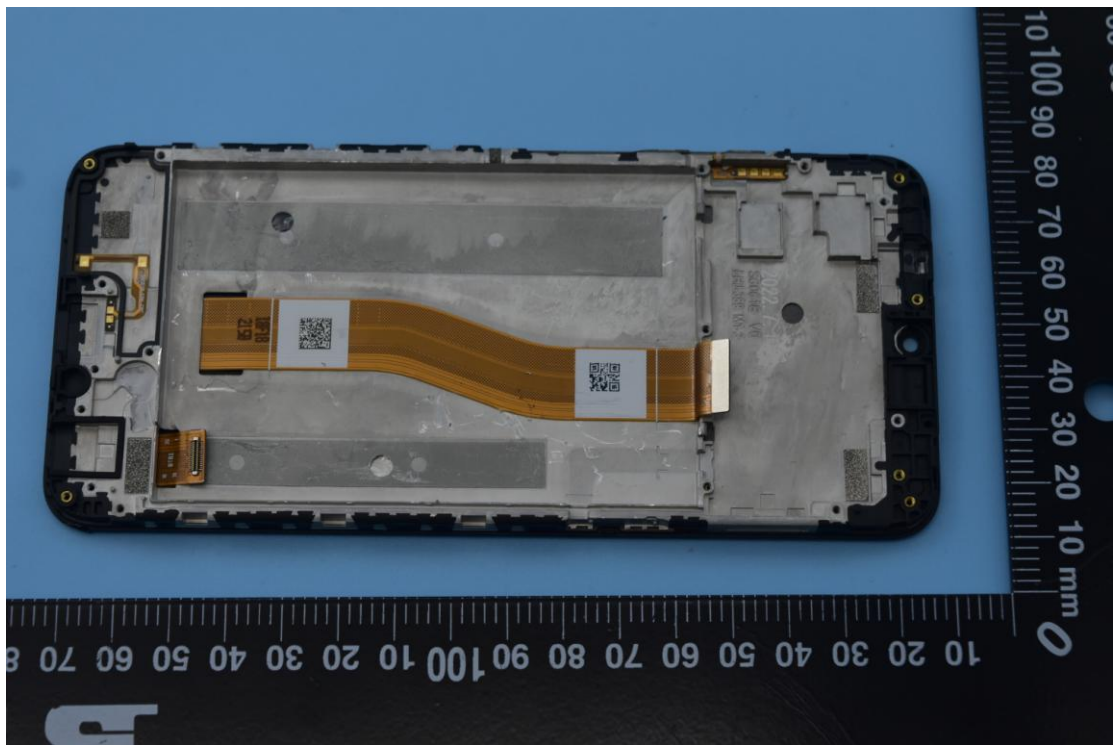

FCC ID: YHLBLUG72

Internal Photos

1. EUT uncover view

2. Antenna view