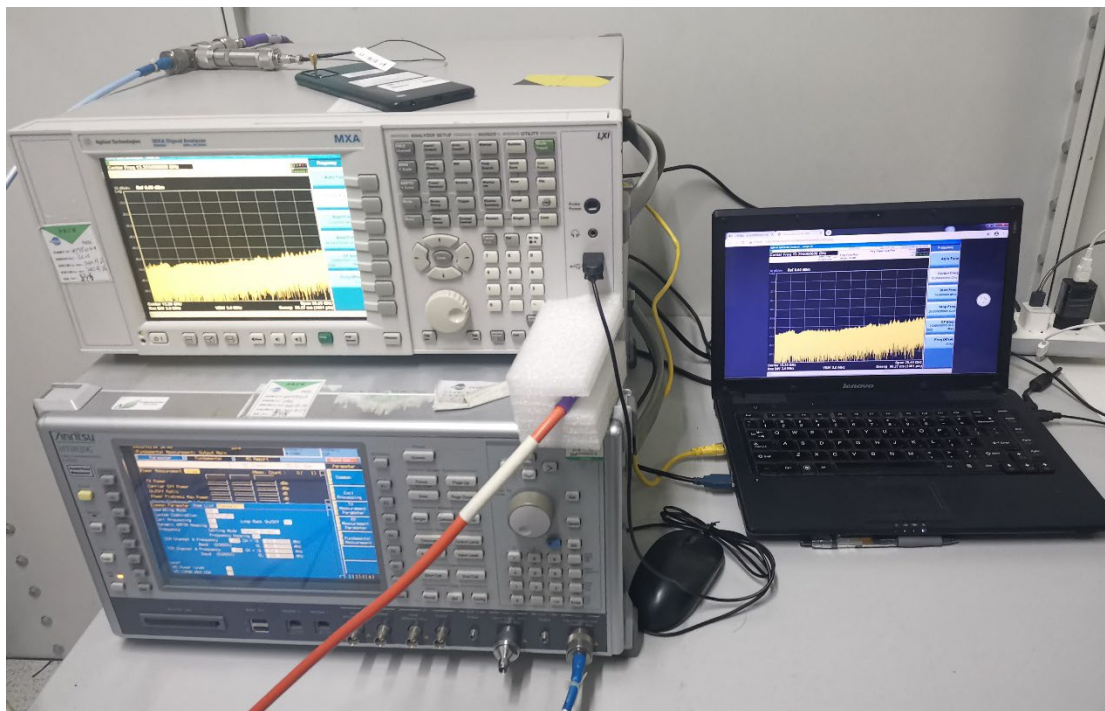

FCC ID:YHLBLUG71

Test Setup Photos

1. RF measurement setup

(GSM&WCDMA<E)

2. Radiated Spurious Emission(30MHz-1GHz)

3. Radiated Spurious Emission(above 1GHz)