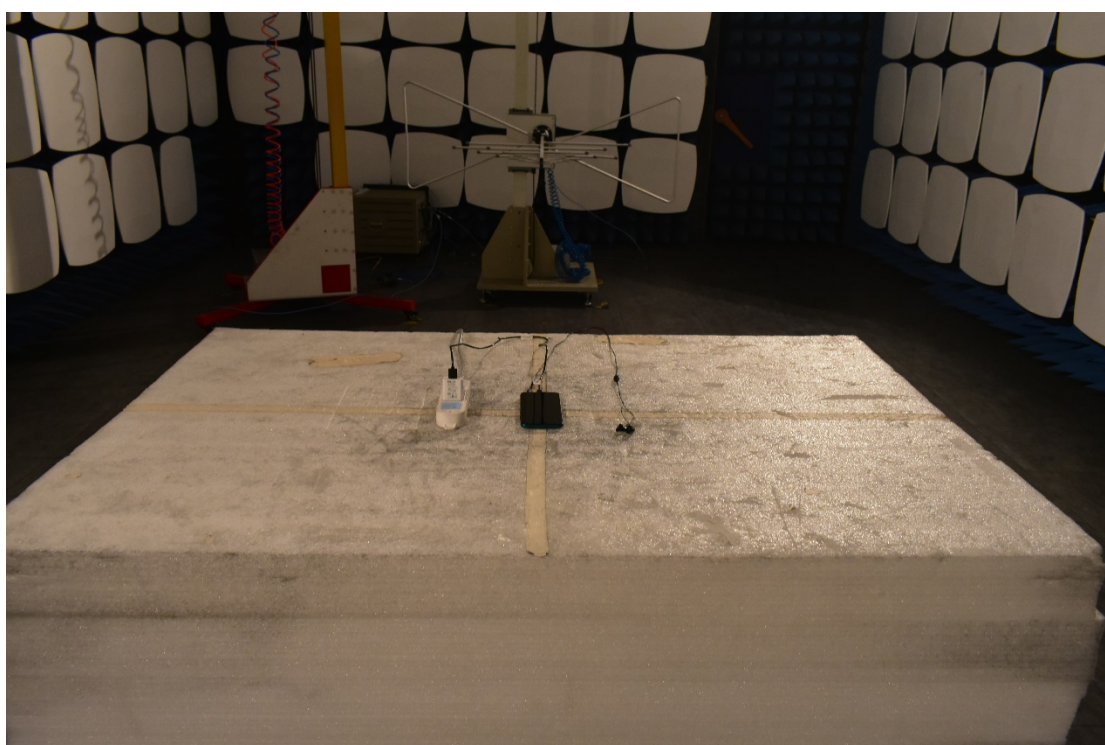

FCC ID:YHLBLUG71

Test Setup Photos

1. RF measurement setup

(GSM&WCDMA<E)

2. Radiated Spurious Emission(30MHz-1GHz)

3. Radiated Spurious Emission(above 1GHz)