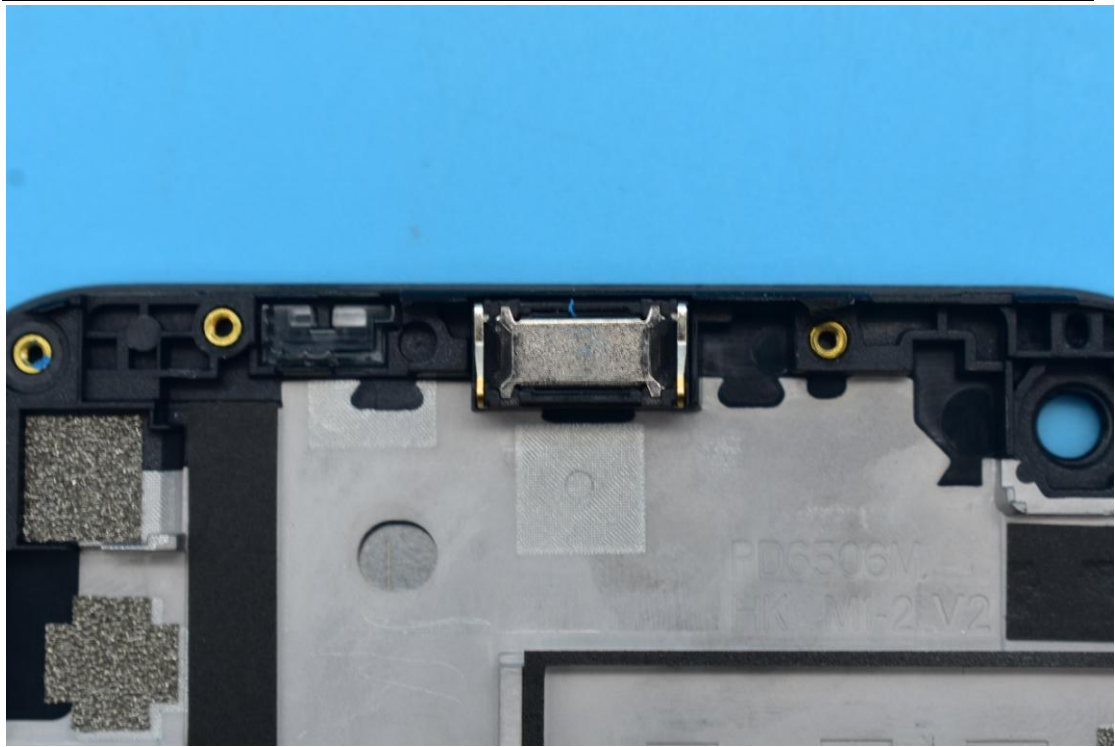

FCC ID:YHLBLUG71

Internal Photos

1. EUT uncover view

2. Antenna view