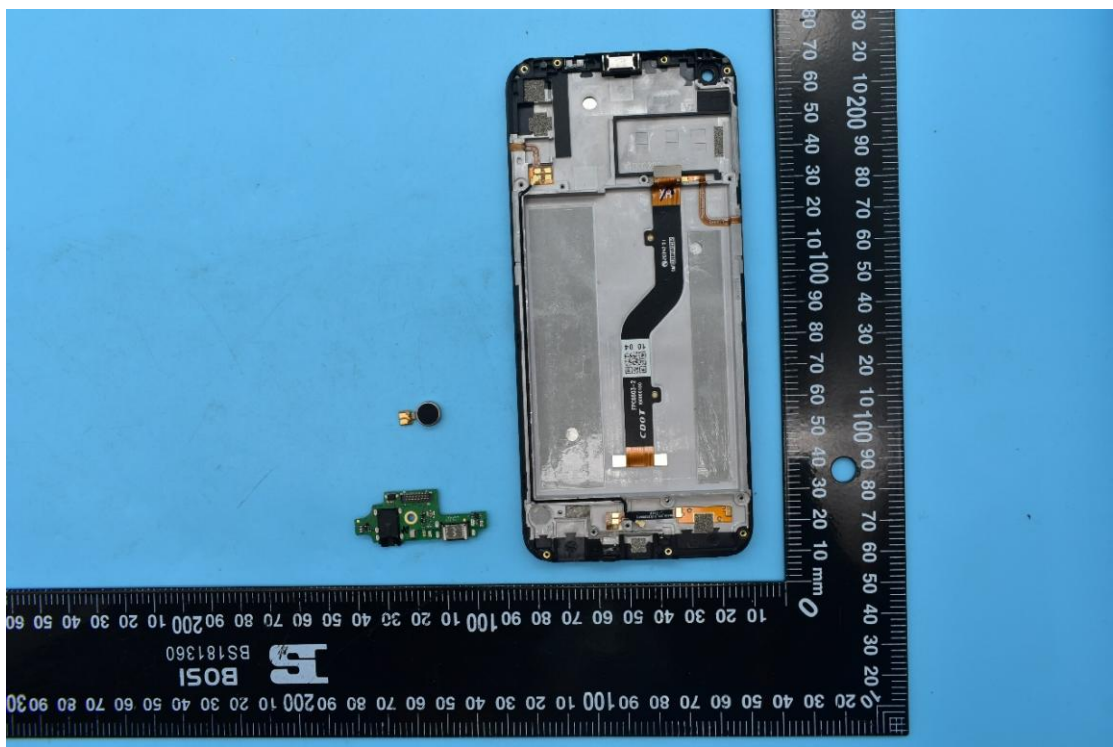

FCC ID:YHLBLUG71

Internal Photos

1. EUT uncover view

2. Antenna view