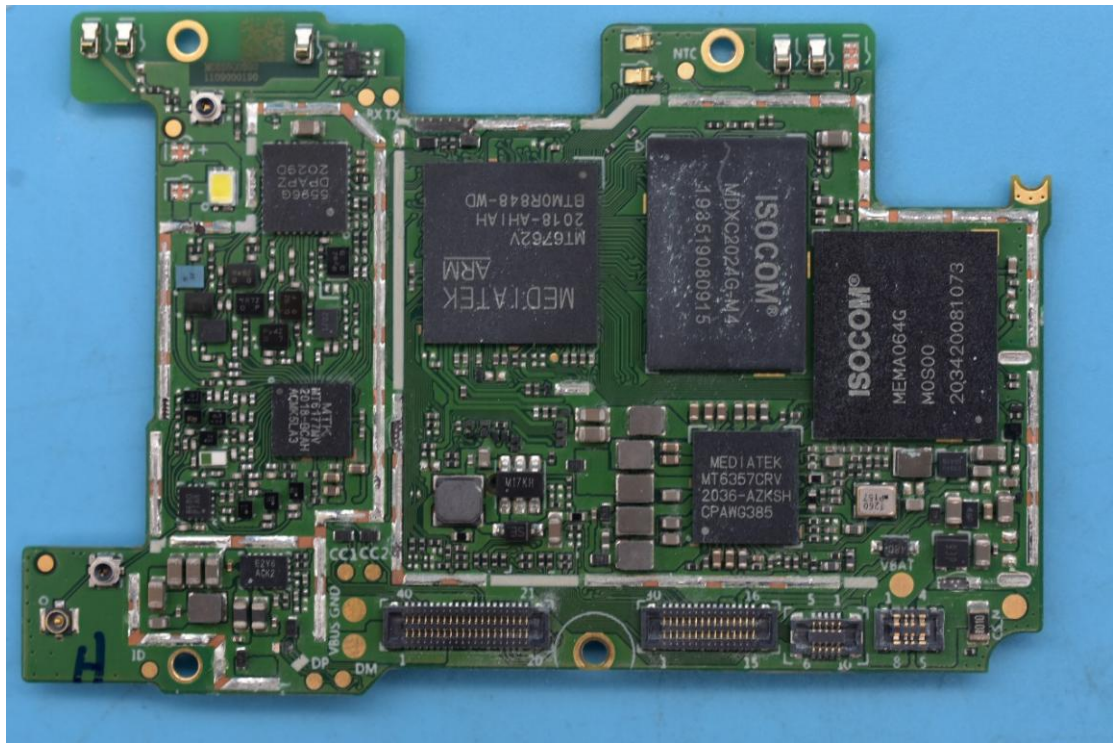

FCC ID:YHLBLUG71

Internal Photos

1. EUT uncover view

2. Antenna view