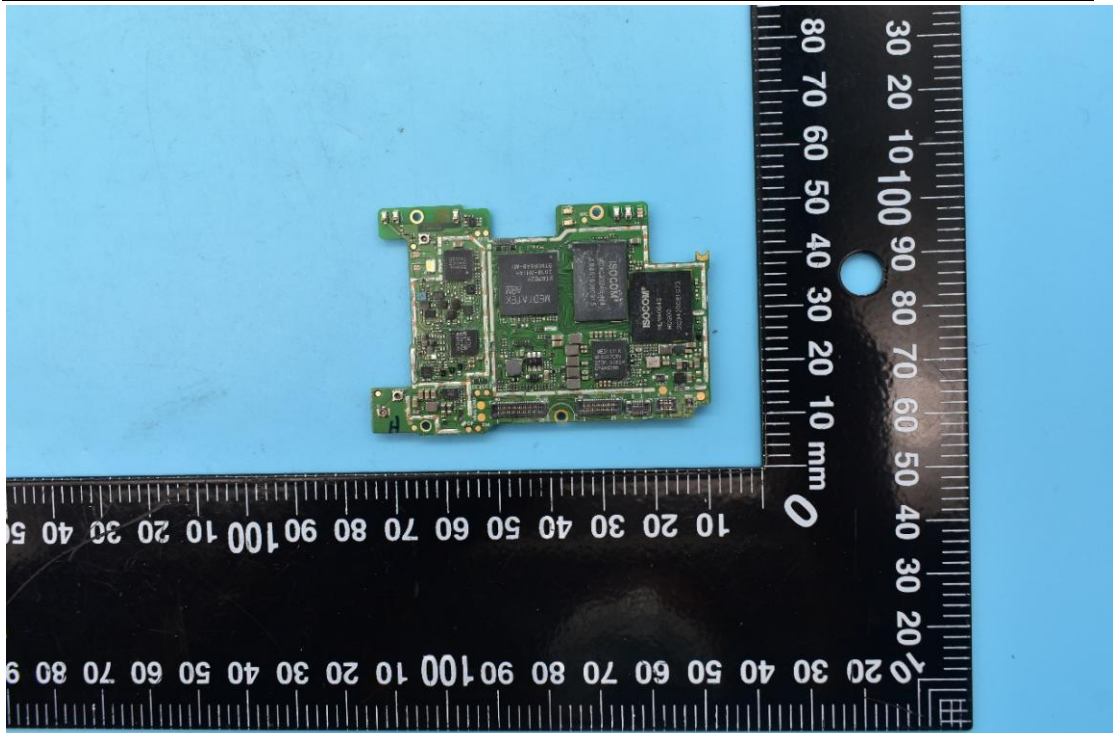

FCC ID:YHLBLUG71

Internal Photos

1. EUT uncover view

2. Antenna view