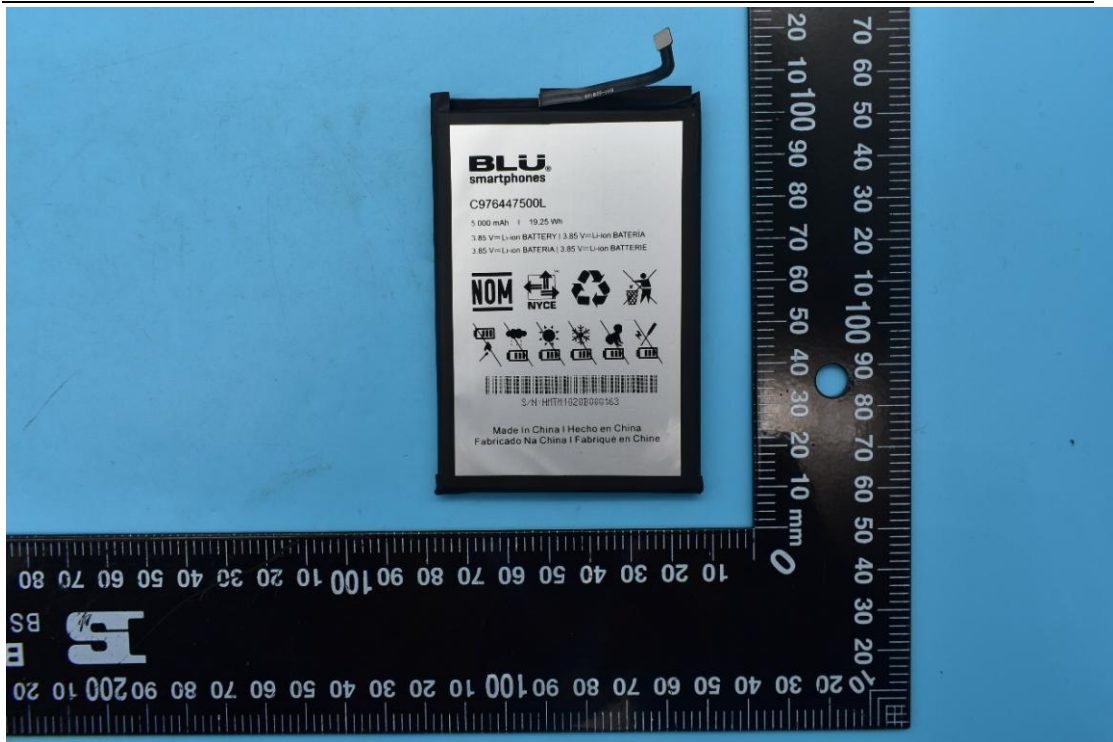

FCC ID:YHLBLUG71

Internal Photos

1. EUT uncover view

2. Antenna view