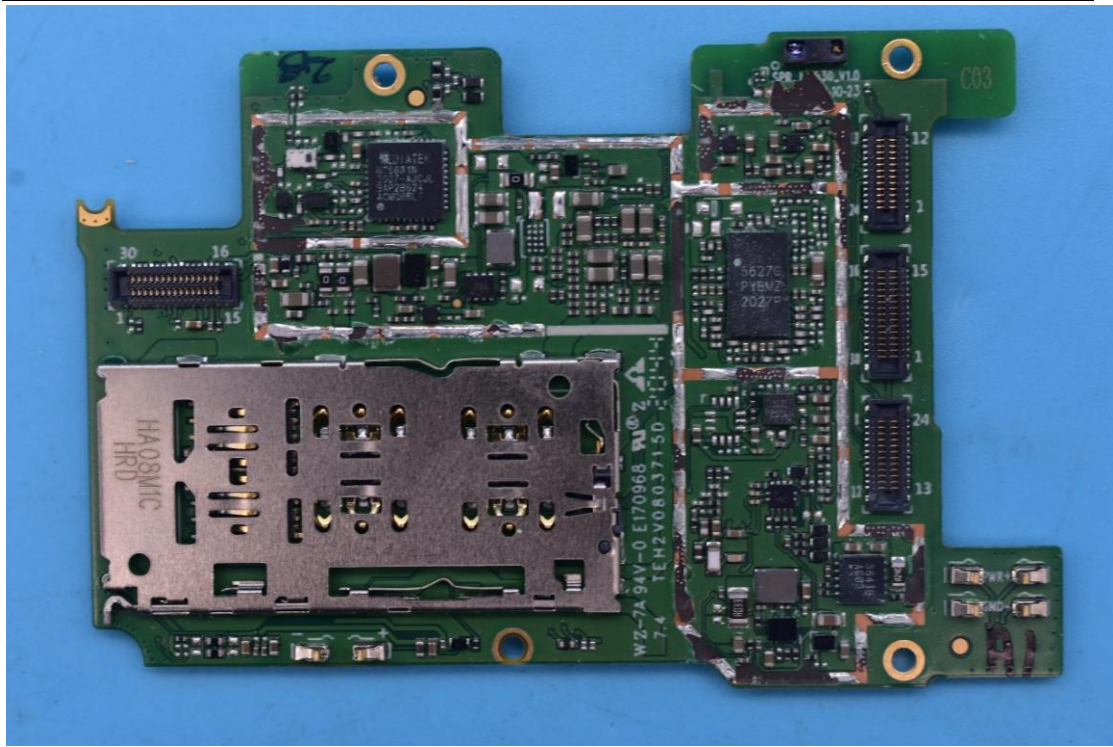

FCC ID:YHLBLUG71

Internal Photos

1. EUT uncover view

2. Antenna view