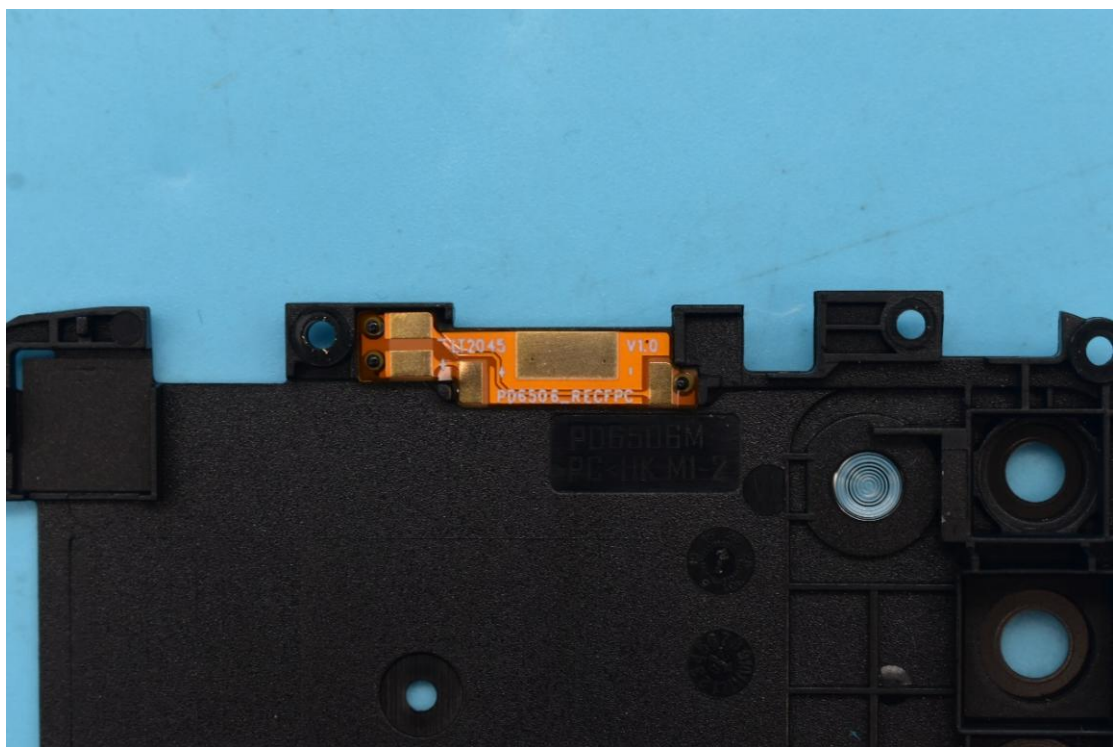

FCC ID:YHLBLUG71

Internal Photos

1. EUT uncover view

2. Antenna view