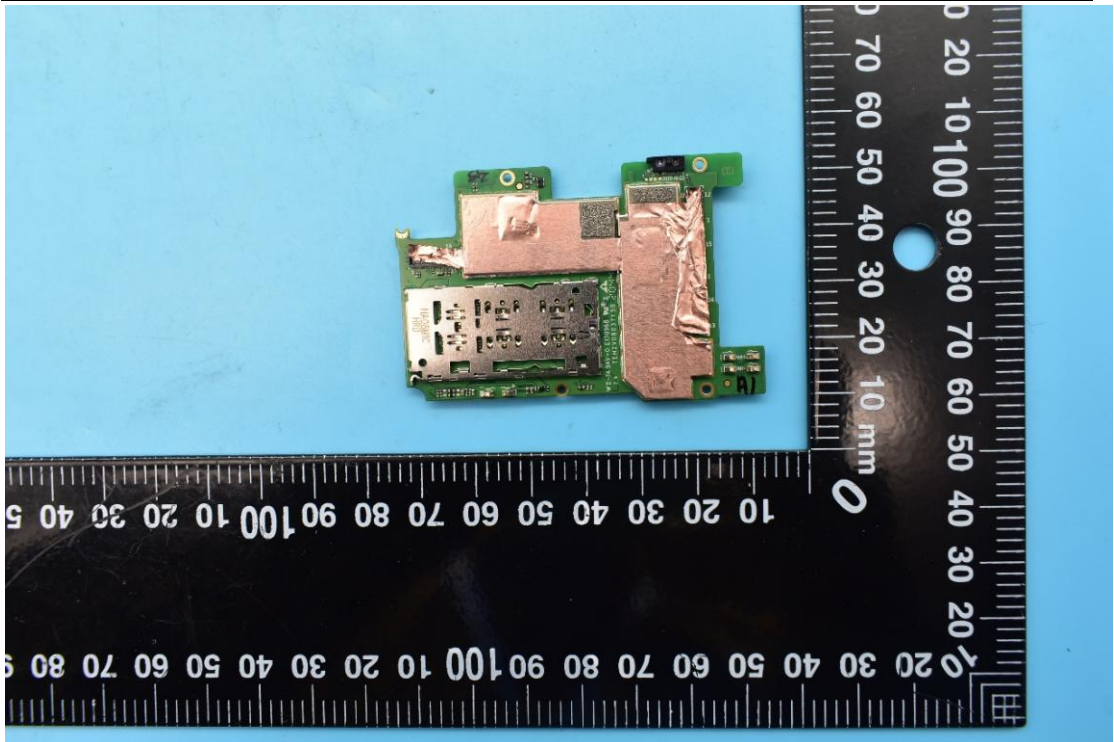

FCC ID:YHLBLUG71

Internal Photos

1. EUT uncover view

2. Antenna view