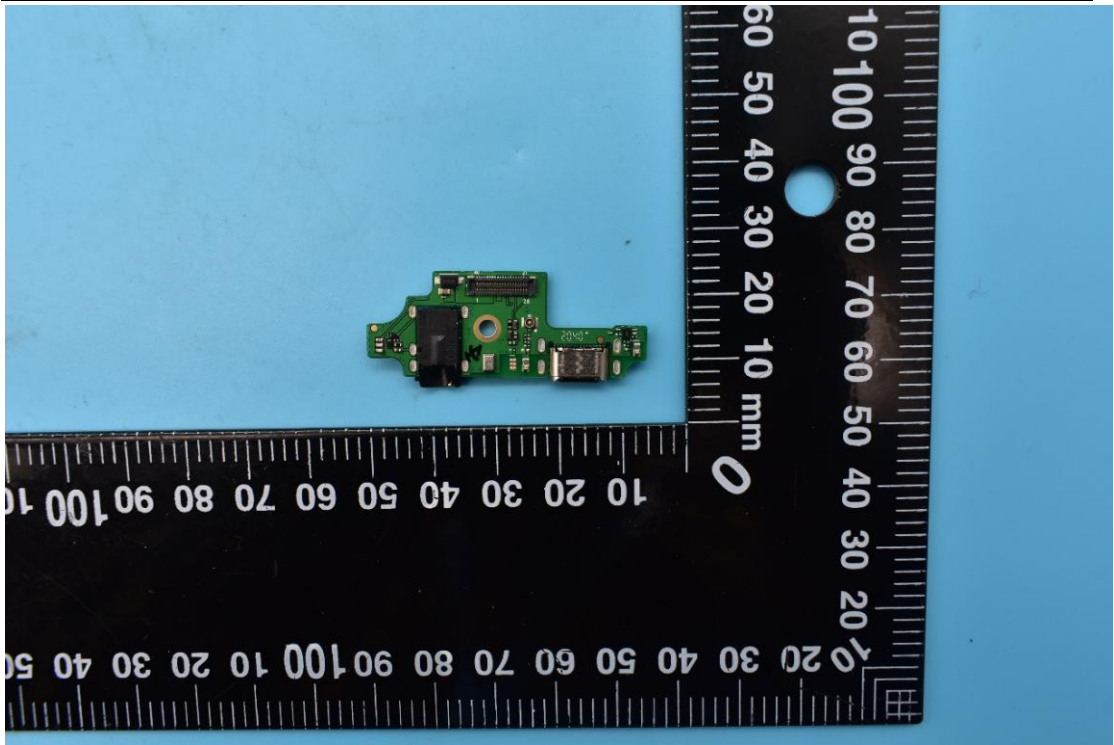

FCC ID:YHLBLUG71

Internal Photos

1. EUT uncover view

2. Antenna view