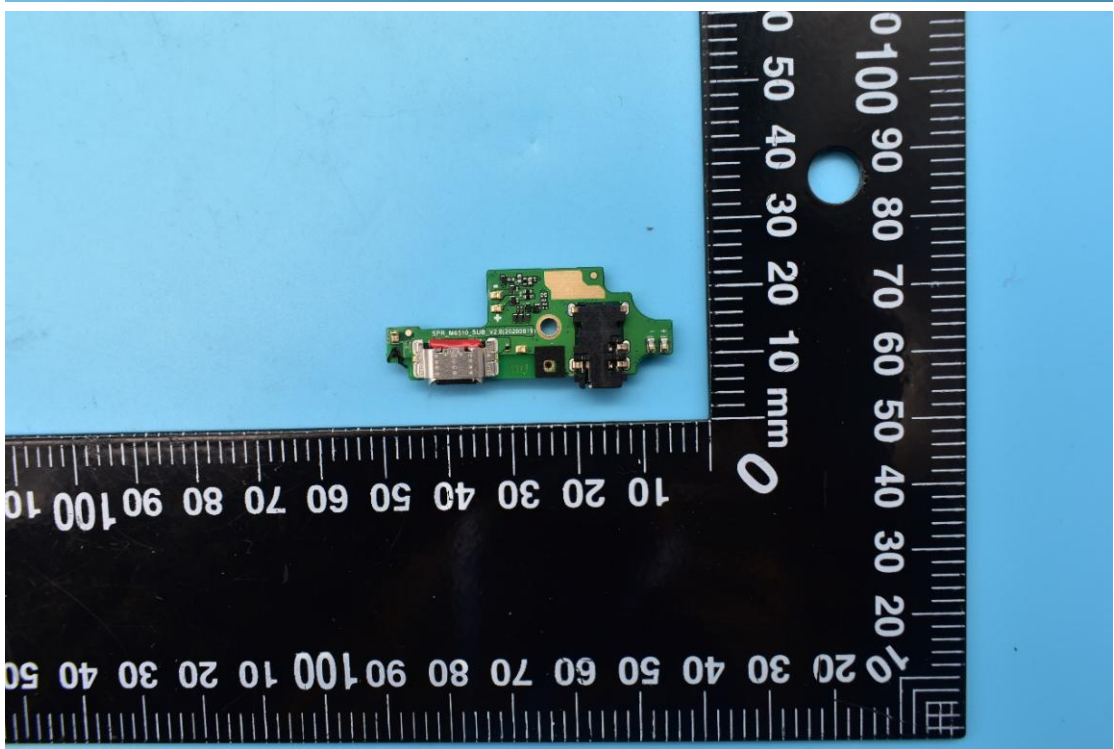

FCC ID:YHLBLUG71

Internal Photos

1. EUT uncover view

2. Antenna view