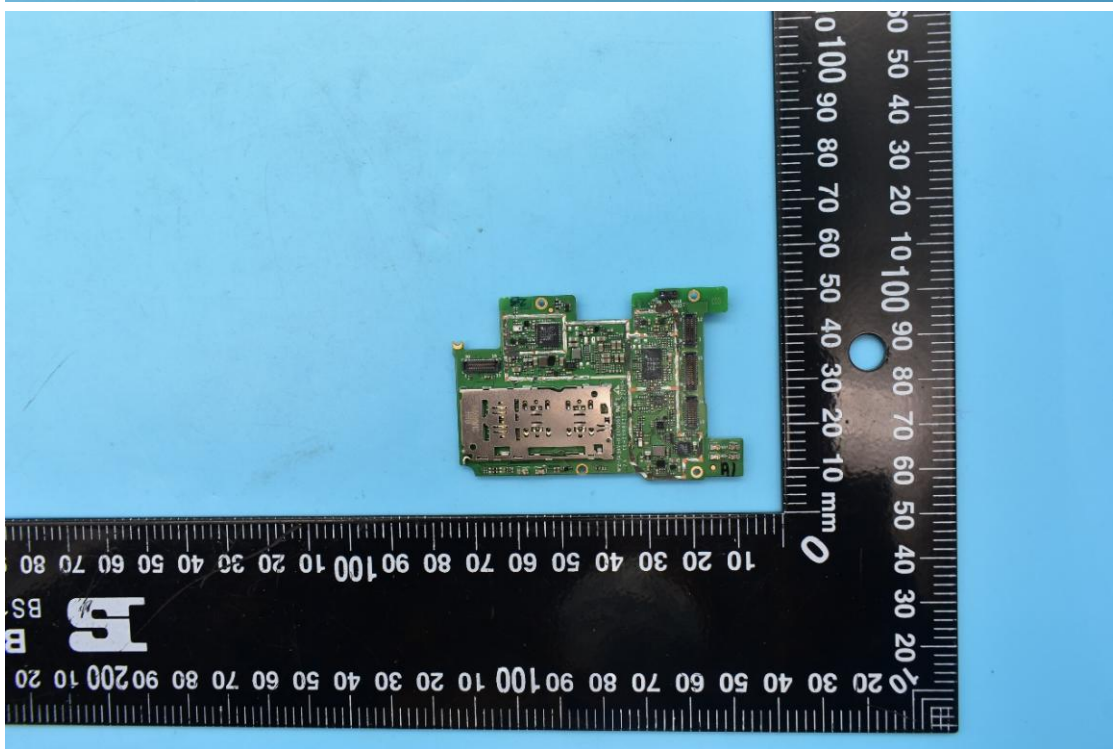

FCC ID:YHLBLUG71

Internal Photos

1. EUT uncover view

2. Antenna view