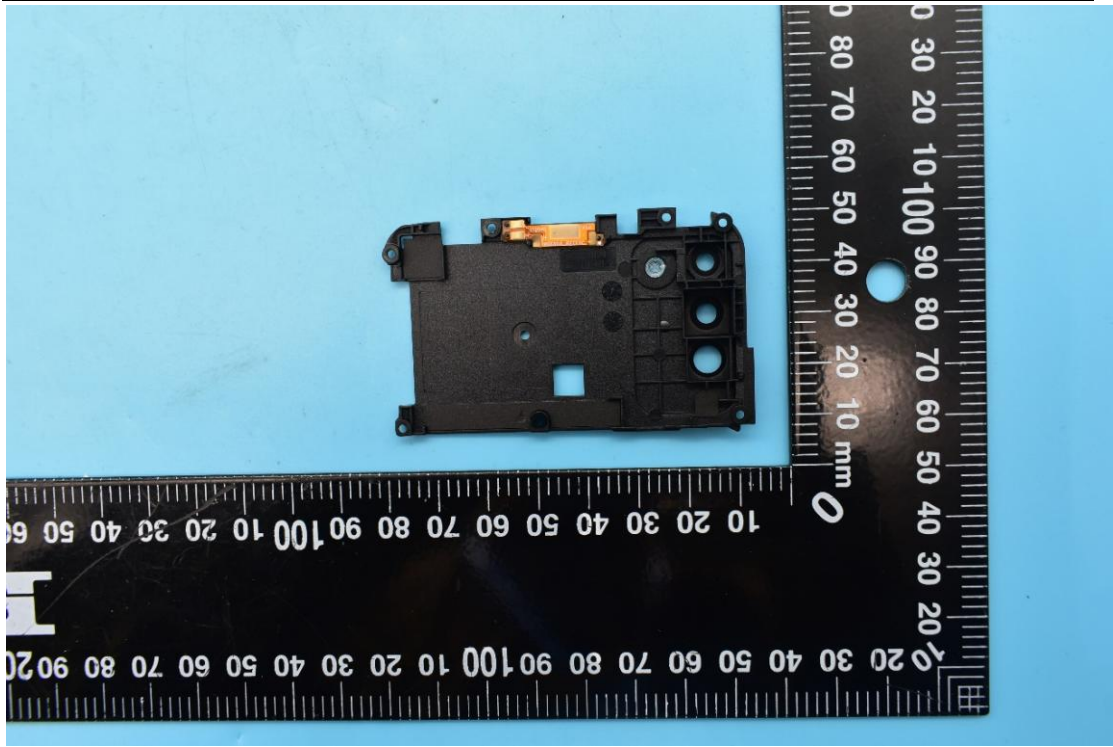

FCC ID:YHLBLUG71

Internal Photos

1. EUT uncover view

2. Antenna view