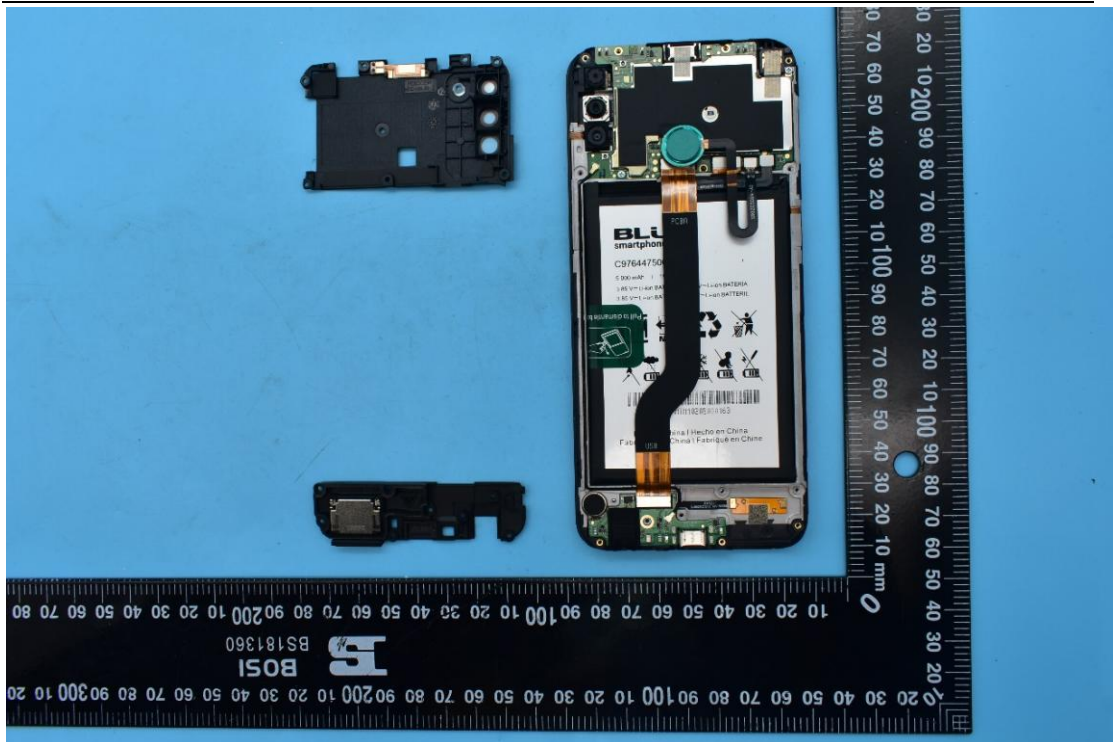

FCC ID:YHLBLUG71

Internal Photos

1. EUT uncover view

2. Antenna view