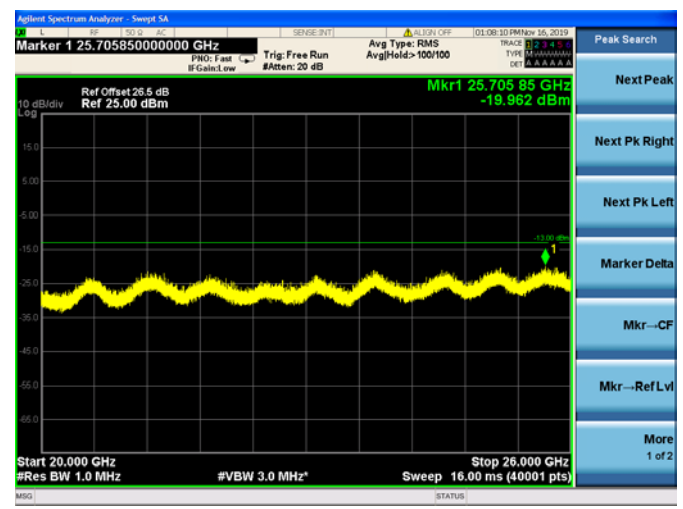

LTE Band 7 CSE

20MHz/QPSK /Mid CH

20MHz/16QAM/Mid CH

20MHz/64QAM/Mid CH

LTE Band 7 CSE

20MHz/QPSK /High CH

20MHz/16QAM/High CH

20MHz/64QAM/High CH