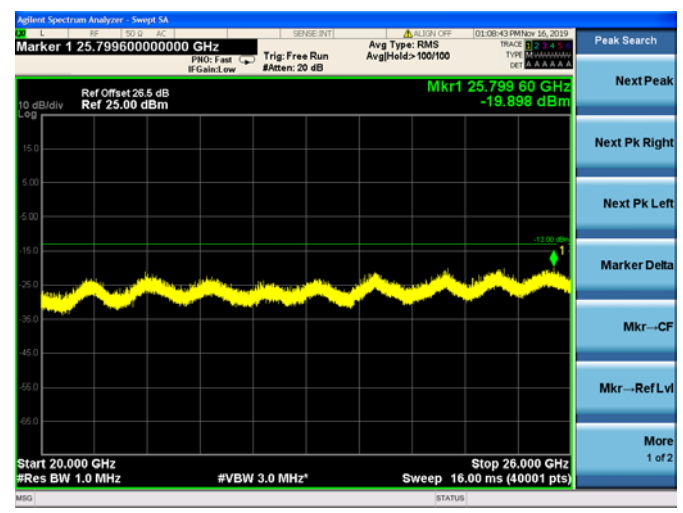

LTE Band 7 CSE

20MHz/QPSK /Mid CH

20MHz/16QAM/Mid CH

20MHz/64QAM/Mid CH

LTE Band 7 CSE

20MHz/QPSK /High CH

20MHz/16QAM/High CH

20MHz/64QAM/High CH