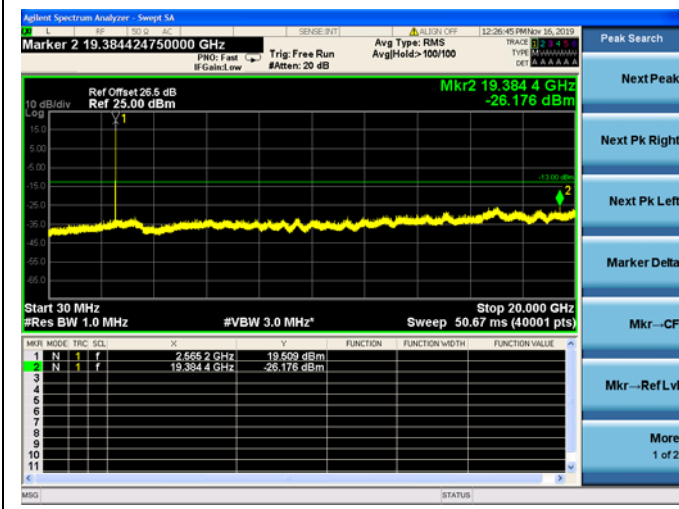

LTE Band 7 CSE

5MHz/QPSK /Low CH

5MHz/16QAM/Low CH

5MHz/64QAM/Low CH

LTE Band 7 CSE

5MHz/QPSK /Mid CH

5MHz/16QAM/Mid CH

5MHz/64QAM/Mid CH

LTE Band 7 CSE

5MHz/QPSK /High CH

5MHz/16QAM/High CH

5MHz/64QAM/High CH

LTE Band 7 CSE

10MHz/QPSK /Low CH

10MHz/16QAM/Low CH

10MHz/64QAM/Low CH