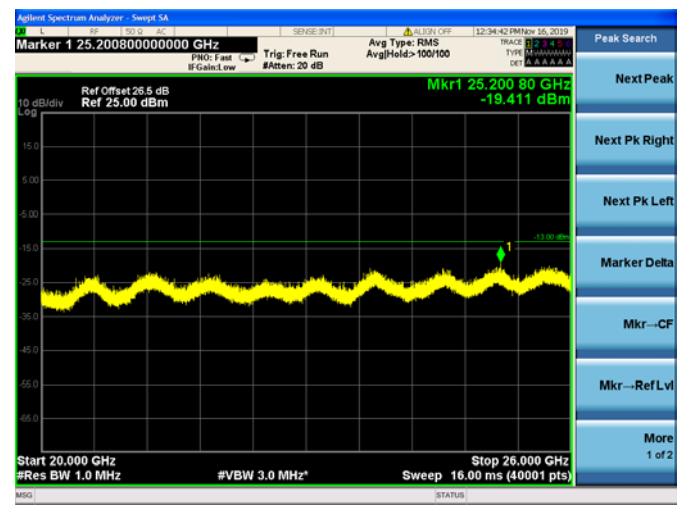

LTE Band 7 CSE

5MHz/QPSK /Low CH

5MHz/16QAM/Low CH

5MHz/64QAM/Low CH

LTE Band 7 CSE

5MHz/QPSK /Mid CH

5MHz/16QAM/Mid CH

5MHz/64QAM/Mid CH

LTE Band 7 CSE

5MHz/QPSK /High CH

5MHz/16QAM/High CH

5MHz/64QAM/High CH

LTE Band 7 CSE

10MHz/QPSK /Low CH

10MHz/16QAM/Low CH

10MHz/64QAM/Low CH