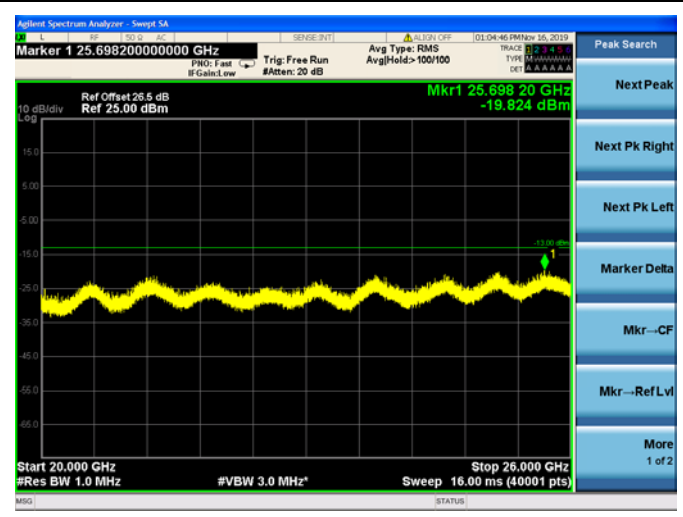

LTE Band 7 CSE

15MHz/QPSK /Low CH

15MHz/16QAM/Low CH

15MHz/64QAM/Low CH

LTE Band 7 CSE

15MHz/QPSK /Mid CH

15MHz/16QAM/Mid CH

15MHz/64QAM/Mid CH

LTE Band 7 CSE

15MHz/QPSK /High CH

15MHz/16QAM/High CH

15MHz/64QAM/High CH

LTE Band 7 CSE

20MHz/QPSK /Low CH

20MHz/16QAM/Low CH

20MHz/64QAM/Low CH