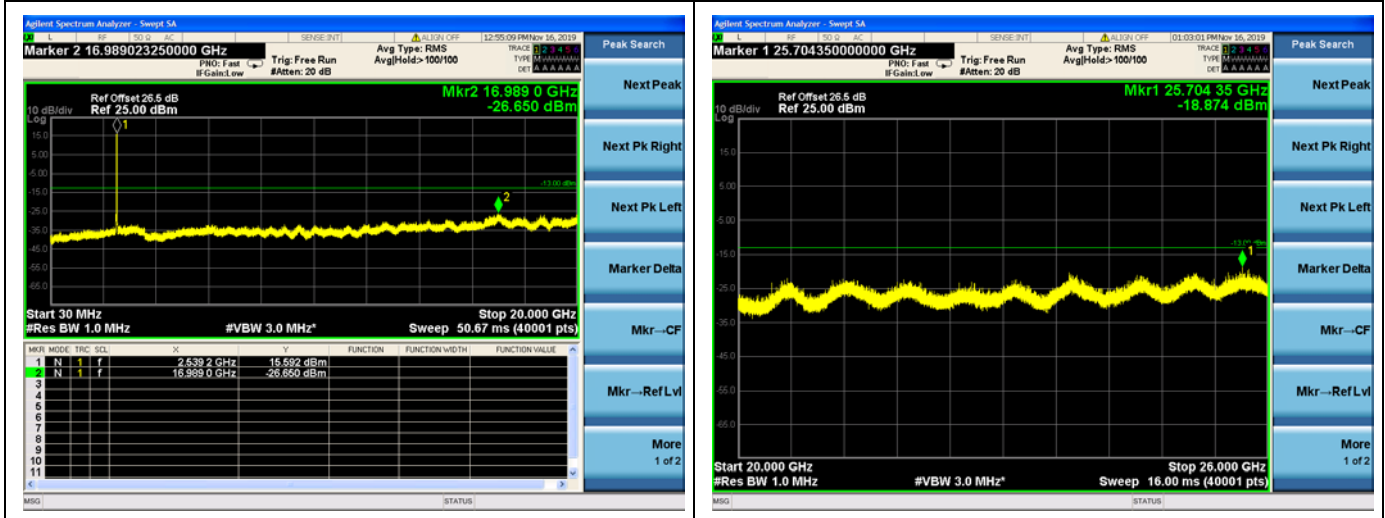

LTE Band 7 CSE

15MHz/QPSK /Low CH

15MHz/16QAM/Low CH

15MHz/64QAM/Low CH

LTE Band 7 CSE

15MHz/QPSK /Mid CH

15MHz/16QAM/Mid CH

15MHz/64QAM/Mid CH

LTE Band 7 CSE

15MHz/QPSK /High CH

15MHz/16QAM/High CH

15MHz/64QAM/High CH

LTE Band 7 CSE

20MHz/QPSK /Low CH

20MHz/16QAM/Low CH

20MHz/64QAM/Low CH