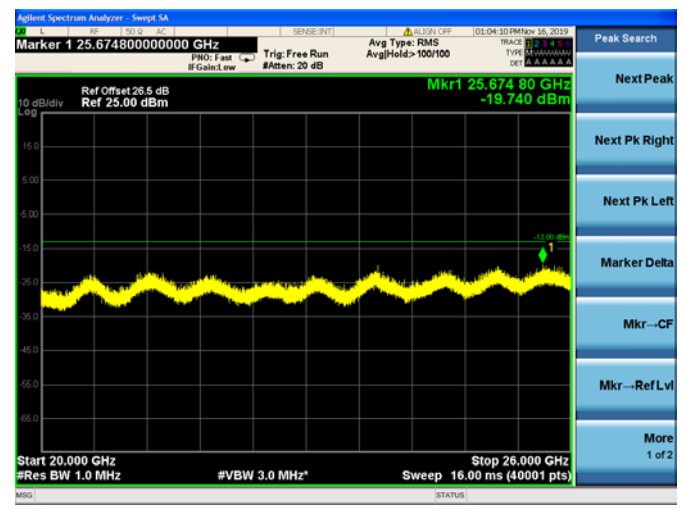

LTE Band 7 CSE

15MHz/QPSK /Low CH

15MHz/16QAM/Low CH

15MHz/64QAM/Low CH

LTE Band 7 CSE

15MHz/QPSK /Mid CH

15MHz/16QAM/Mid CH

15MHz/64QAM/Mid CH

LTE Band 7 CSE

15MHz/QPSK /High CH

15MHz/16QAM/High CH

15MHz/64QAM/High CH

LTE Band 7 CSE

20MHz/QPSK /Low CH

20MHz/16QAM/Low CH

20MHz/64QAM/Low CH