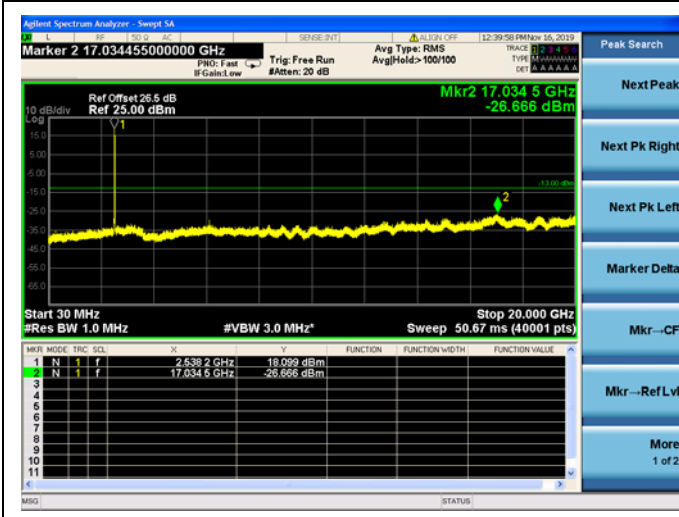

LTE Band 7 CSE

5MHz/QPSK /Low CH

5MHz/16QAM/Low CH

5MHz/64QAM/Low CH

LTE Band 7 CSE

5MHz/QPSK /Mid CH

5MHz/16QAM/Mid CH

5MHz/64QAM/Mid CH

LTE Band 7 CSE

5MHz/QPSK /High CH

5MHz/16QAM/High CH

5MHz/64QAM/High CH

LTE Band 7 CSE

10MHz/QPSK /Low CH

10MHz/16QAM/Low CH

10MHz/64QAM/Low CH

LTE Band 7 CSE

10MHz/QPSK /Mid CH

10MHz/16QAM/Mid CH

10MHz/64QAM/Mid CH

LTE Band 7 CSE

10MHz/QPSK /High CH

10MHz/16QAM/High CH

10MHz/64QAM/High CH