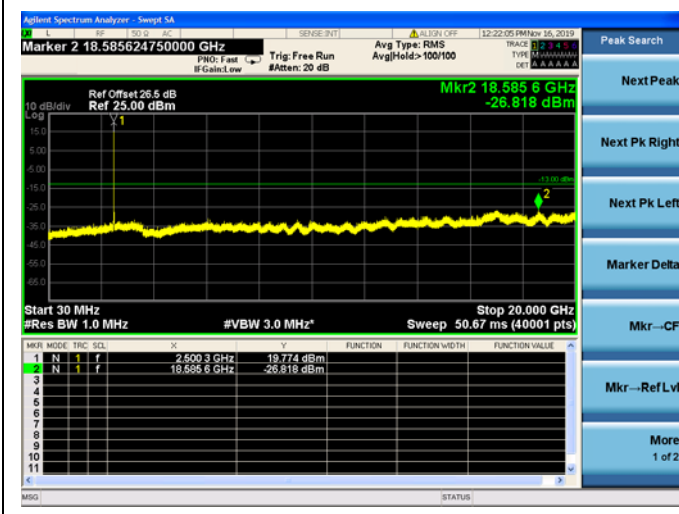

LTE Band 7 CSE

5MHz/QPSK /Low CH

5MHz/16QAM/Low CH

5MHz/64QAM/Low CH

LTE Band 7 CSE

5MHz/QPSK /Mid CH

5MHz/16QAM/Mid CH

5MHz/64QAM/Mid CH

LTE Band 7 CSE

5MHz/QPSK /High CH

5MHz/16QAM/High CH

5MHz/64QAM/High CH

LTE Band 7 CSE

10MHz/QPSK /Low CH

10MHz/16QAM/Low CH

10MHz/64QAM/Low CH