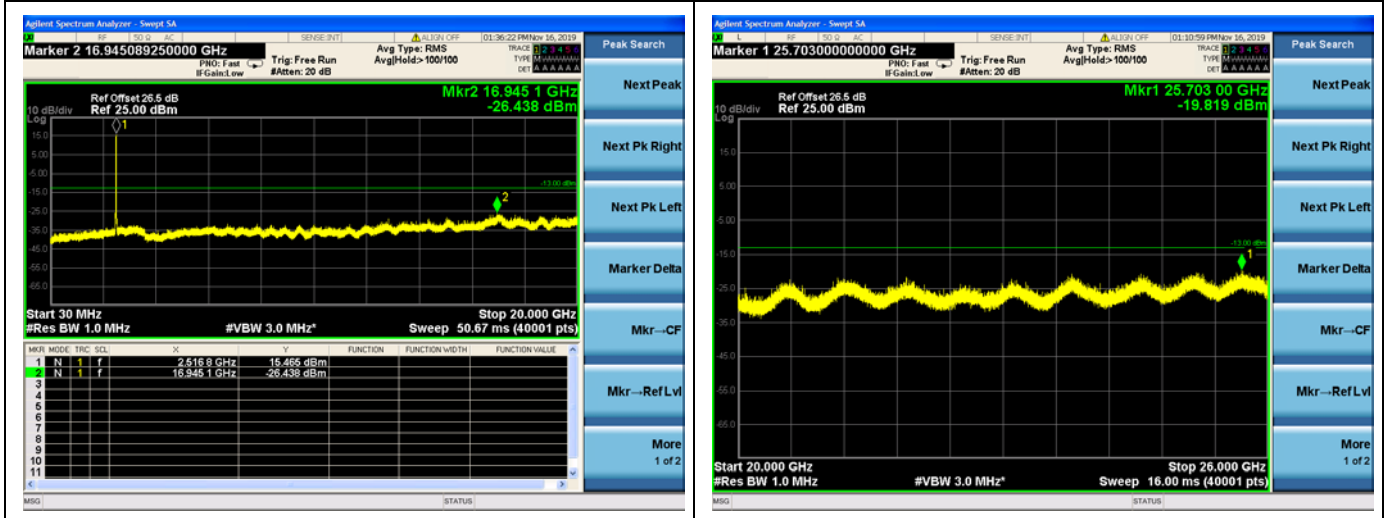

LTE Band 7 CSE

15MHz/QPSK /High CH

15MHz/16QAM/High CH

15MHz/64QAM/High CH

LTE Band 7 CSE

20MHz/QPSK /Low CH

20MHz/16QAM/Low CH

20MHz/64QAM/Low CH