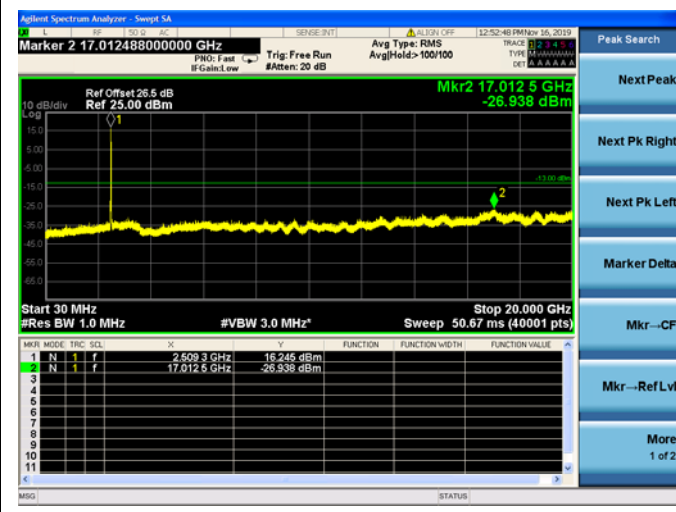

LTE Band 7 CSE

5MHz/QPSK /High CH

5MHz/16QAM/High CH

5MHz/64QAM/High CH

LTE Band 7 CSE

10MHz/QPSK /Low CH

10MHz/16QAM/Low CH

10MHz/64QAM/Low CH

LTE Band 7 CSE

10MHz/QPSK /Mid CH

10MHz/16QAM/Mid CH

10MHz/64QAM/Mid CH

LTE Band 7 CSE

10MHz/QPSK /High CH

10MHz/16QAM/High CH

10MHz/64QAM/High CH

LTE Band 7 CSE

15MHz/QPSK /Low CH

15MHz/16QAM/Low CH

15MHz/64QAM/Low CH

LTE Band 7 CSE

15MHz/QPSK /Mid CH

15MHz/16QAM/Mid CH

15MHz/64QAM/Mid CH