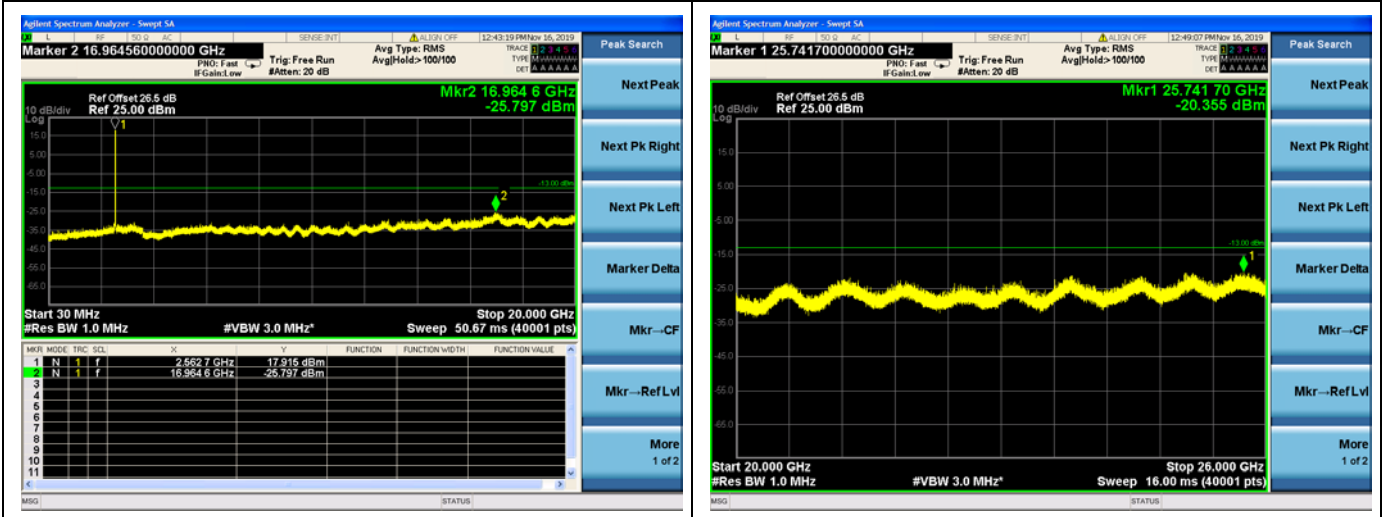

LTE Band 7 CSE

10MHz/QPSK /Mid CH

10MHz/16QAM/Mid CH

10MHz/64QAM/Mid CH

LTE Band 7 CSE

10MHz/QPSK /High CH

10MHz/16QAM/High CH

10MHz/64QAM/High CH

LTE Band 7 CSE

15MHz/QPSK /Low CH

15MHz/16QAM/Low CH

15MHz/64QAM/Low CH

LTE Band 7 CSE

15MHz/QPSK /Mid CH

15MHz/16QAM/Mid CH

15MHz/64QAM/Mid CH