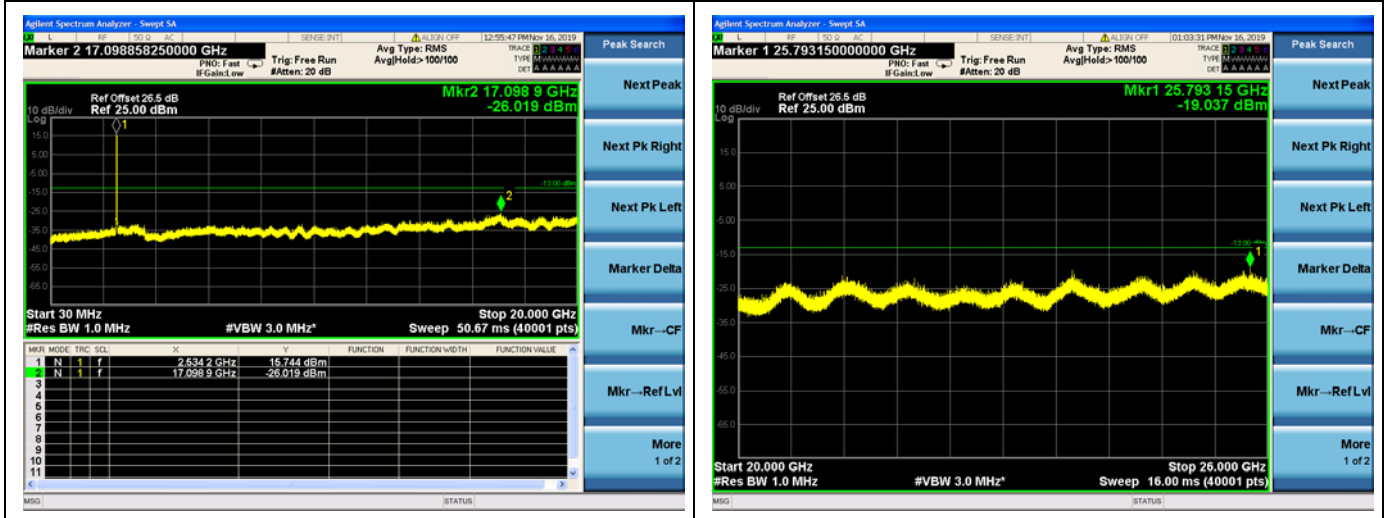

LTE Band 7 CSE

15MHz/QPSK /Low CH

15MHz/16QAM/Low CH

15MHz/64QAM/Low CH

LTE Band 7 CSE

15MHz/QPSK /Mid CH

15MHz/16QAM/Mid CH

15MHz/64QAM/Mid CH

LTE Band 7 CSE

15MHz/QPSK /High CH

15MHz/16QAM/High CH

15MHz/64QAM/High CH

LTE Band 7 CSE

20MHz/QPSK /Low CH

20MHz/16QAM/Low CH

20MHz/64QAM/Low CH