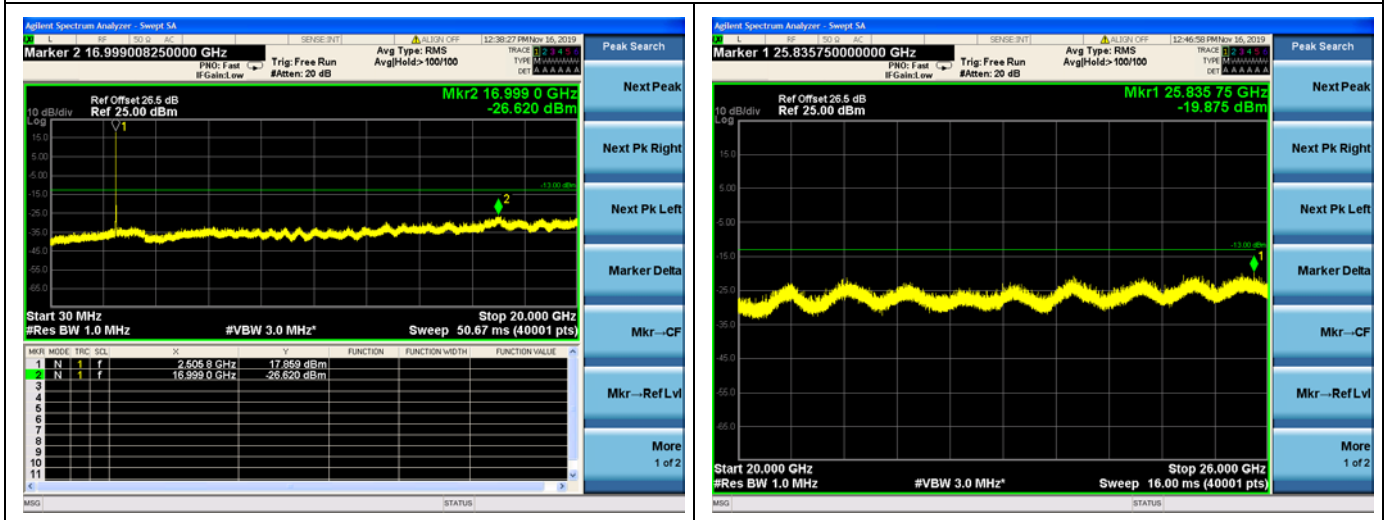

LTE Band 7 CSE

5MHz/QPSK /High CH

5MHz/16QAM/High CH

5MHz/64QAM/High CH

LTE Band 7 CSE

10MHz/QPSK /Low CH

10MHz/16QAM/Low CH

10MHz/64QAM/Low CH

LTE Band 7 CSE

10MHz/QPSK /Mid CH

10MHz/16QAM/Mid CH

10MHz/64QAM/Mid CH

LTE Band 7 CSE

10MHz/QPSK /High CH

10MHz/16QAM/High CH

10MHz/64QAM/High CH