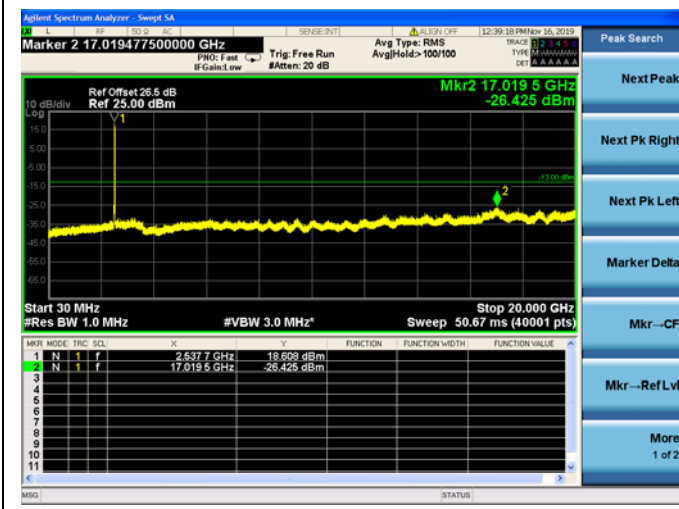

LTE Band 7 CSE

5MHz/QPSK /Low CH

5MHz/16QAM/Low CH

5MHz/64QAM/Low CH

LTE Band 7 CSE

5MHz/QPSK /Mid CH

5MHz/16QAM/Mid CH

5MHz/64QAM/Mid CH

LTE Band 7 CSE

5MHz/QPSK /High CH

5MHz/16QAM/High CH

5MHz/64QAM/High CH

LTE Band 7 CSE

10MHz/QPSK /Low CH

10MHz/16QAM/Low CH

10MHz/64QAM/Low CH

LTE Band 7 CSE

10MHz/QPSK /Mid CH

10MHz/16QAM/Mid CH

10MHz/64QAM/Mid CH

LTE Band 7 CSE

10MHz/QPSK /High CH

10MHz/16QAM/High CH

10MHz/64QAM/High CH