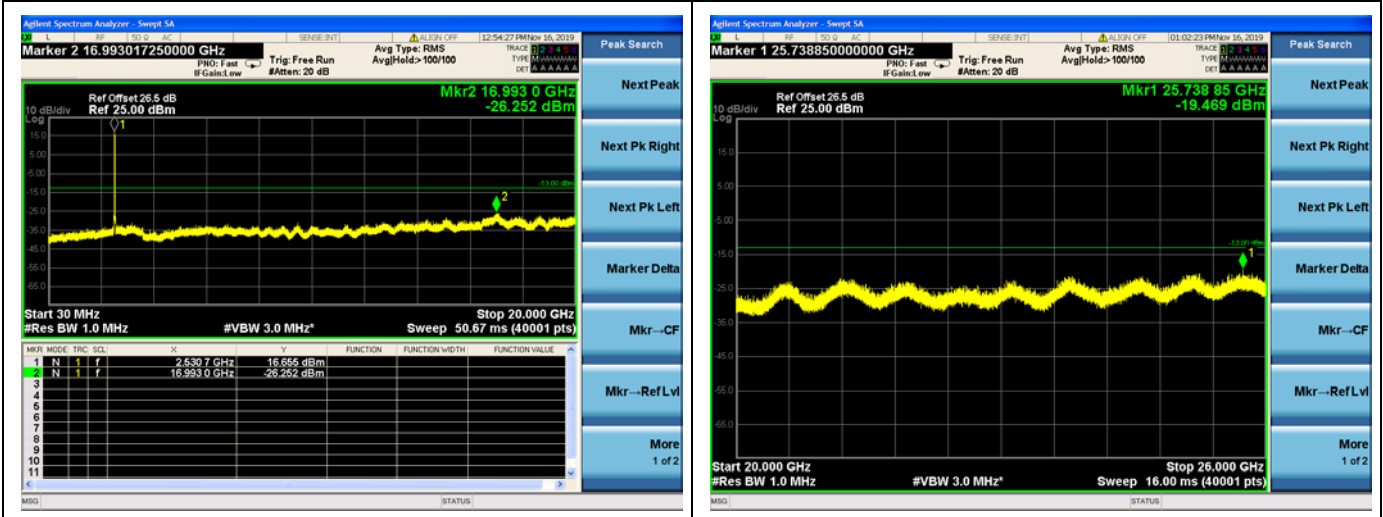

LTE Band 7 CSE

15MHz/QPSK /Low CH

15MHz/16QAM/Low CH

15MHz/64QAM/Low CH

LTE Band 7 CSE

15MHz/QPSK /Mid CH

15MHz/16QAM/Mid CH

15MHz/64QAM/Mid CH

LTE Band 7 CSE

15MHz/QPSK /High CH

15MHz/16QAM/High CH

15MHz/64QAM/High CH

LTE Band 7 CSE

20MHz/QPSK /Low CH

20MHz/16QAM/Low CH

20MHz/64QAM/Low CH