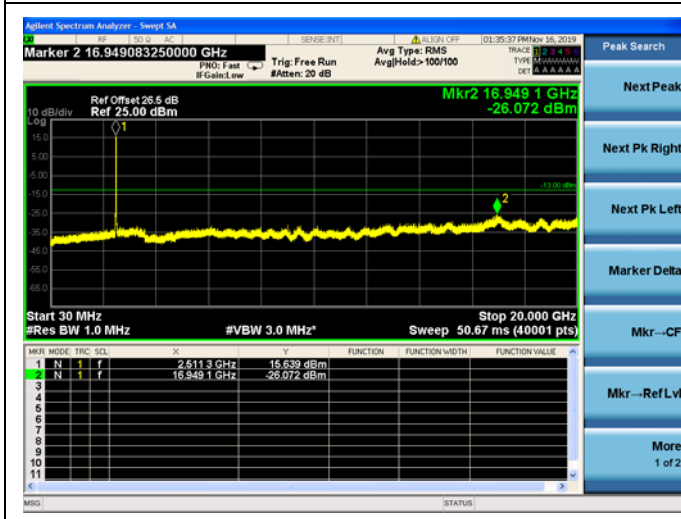

LTE Band 7 CSE

15MHz/QPSK /High CH

15MHz/16QAM/High CH

15MHz/64QAM/High CH

LTE Band 7 CSE

20MHz/QPSK /Low CH

20MHz/16QAM/Low CH

20MHz/64QAM/Low CH