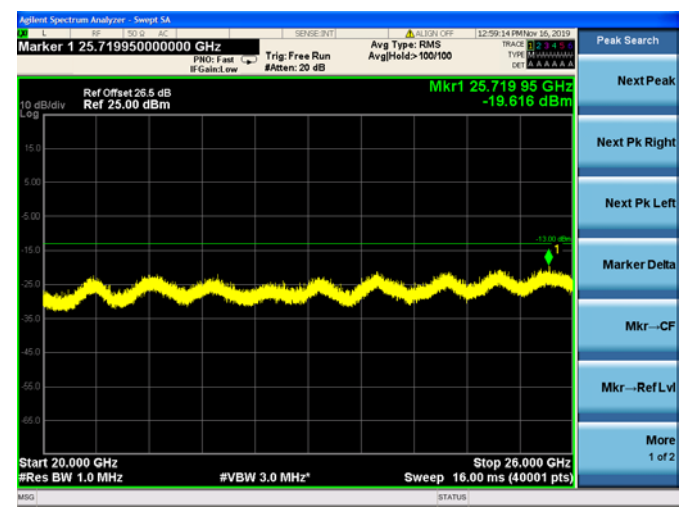

LTE Band 7 CSE

5MHz/QPSK /High CH

5MHz/16QAM/High CH

5MHz/64QAM/High CH

LTE Band 7 CSE

10MHz/QPSK /Low CH

10MHz/16QAM/Low CH

10MHz/64QAM/Low CH

LTE Band 7 CSE

10MHz/QPSK /Mid CH

10MHz/16QAM/Mid CH

10MHz/64QAM/Mid CH

LTE Band 7 CSE

10MHz/QPSK /High CH

10MHz/16QAM/High CH

10MHz/64QAM/High CH

LTE Band 7 CSE

15MHz/QPSK /Low CH

15MHz/16QAM/Low CH

15MHz/64QAM/Low CH

LTE Band 7 CSE

15MHz/QPSK /Mid CH

15MHz/16QAM/Mid CH

15MHz/64QAM/Mid CH