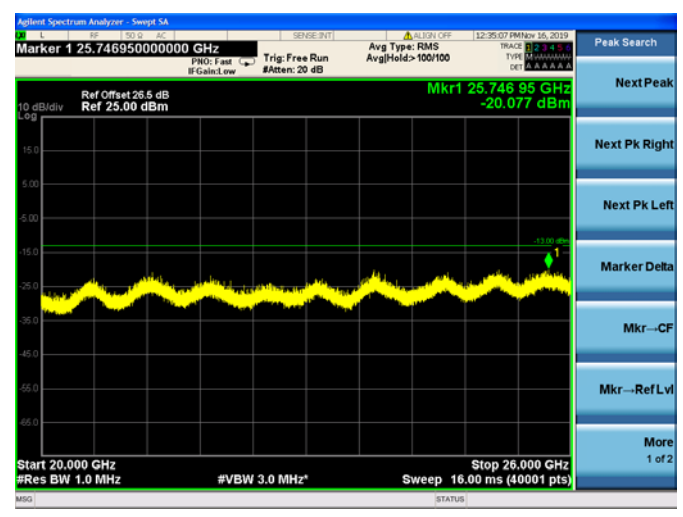

LTE Band 7 CSE

5MHz/QPSK /Low CH

5MHz/16QAM/Low CH

5MHz/64QAM/Low CH

LTE Band 7 CSE

5MHz/QPSK /Mid CH

5MHz/16QAM/Mid CH

5MHz/64QAM/Mid CH

LTE Band 7 CSE

5MHz/QPSK /High CH

5MHz/16QAM/High CH

5MHz/64QAM/High CH

LTE Band 7 CSE

10MHz/QPSK /Low CH

10MHz/16QAM/Low CH

10MHz/64QAM/Low CH