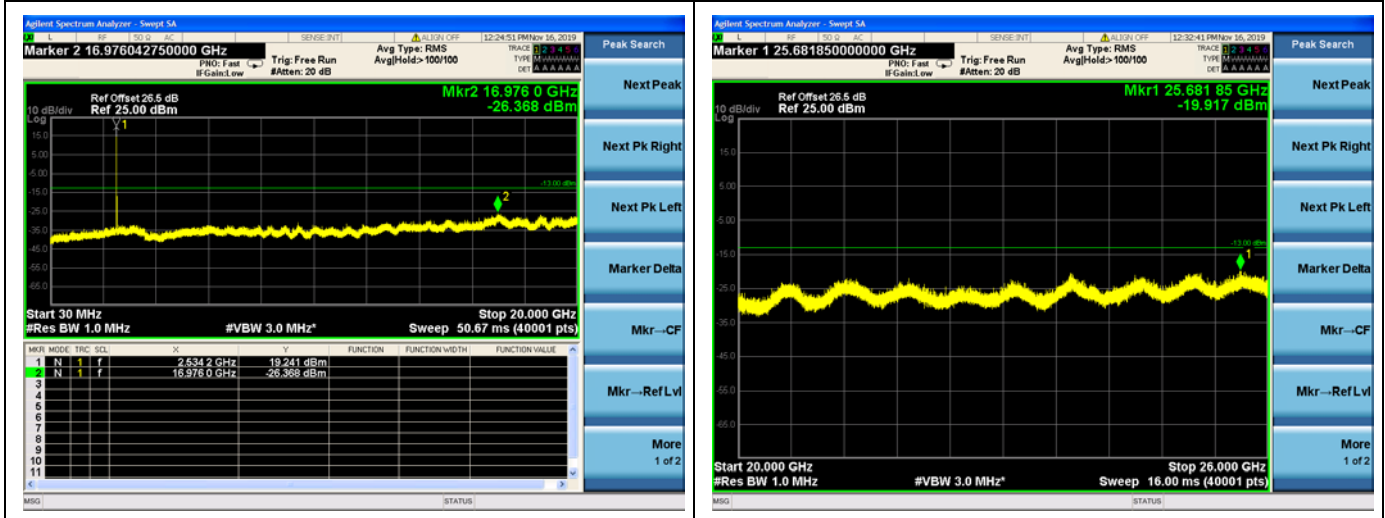

LTE Band 7 CSE

5MHz/QPSK /Low CH

5MHz/16QAM/Low CH

5MHz/64QAM/Low CH

LTE Band 7 CSE

5MHz/QPSK /Mid CH

5MHz/16QAM/Mid CH

5MHz/64QAM/Mid CH

LTE Band 7 CSE

5MHz/QPSK /High CH

5MHz/16QAM/High CH

5MHz/64QAM/High CH

LTE Band 7 CSE

10MHz/QPSK /Low CH

10MHz/16QAM/Low CH

10MHz/64QAM/Low CH