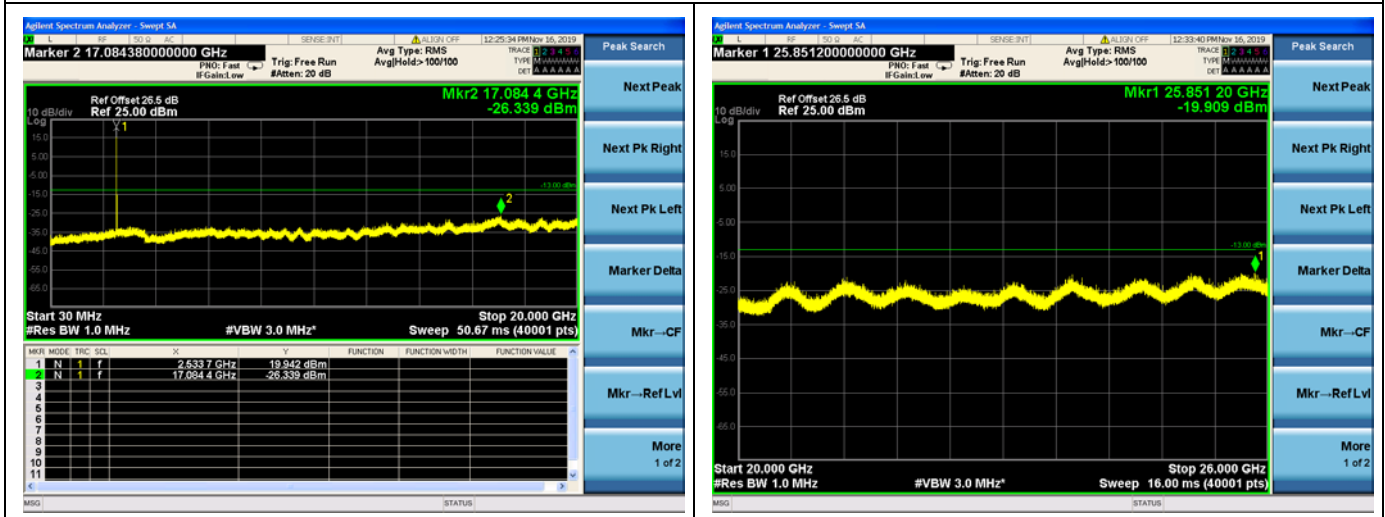

LTE Band 7 CSE

5MHz/QPSK /Low CH

5MHz/16QAM/Low CH

5MHz/64QAM/Low CH

LTE Band 7 CSE

5MHz/QPSK /Mid CH

5MHz/16QAM/Mid CH

5MHz/64QAM/Mid CH

LTE Band 7 CSE

5MHz/QPSK /High CH

5MHz/16QAM/High CH

5MHz/64QAM/High CH

LTE Band 7 CSE

10MHz/QPSK /Low CH

10MHz/16QAM/Low CH

10MHz/64QAM/Low CH