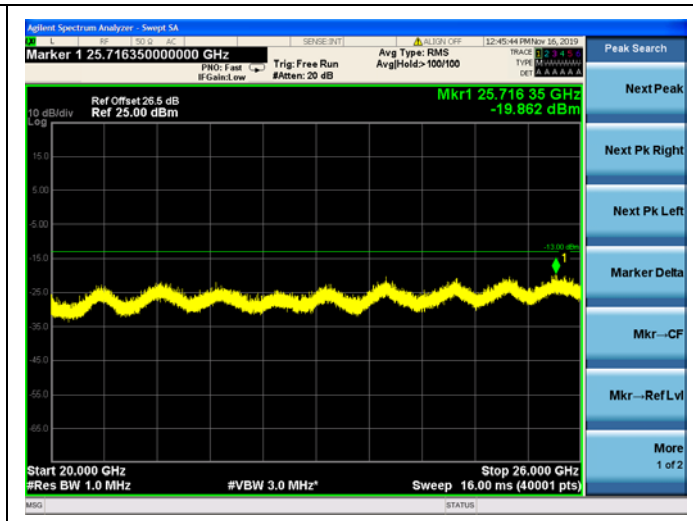

LTE Band 7 CSE

5MHz/QPSK /High CH

5MHz/16QAM/High CH

5MHz/64QAM/High CH

LTE Band 7 CSE

10MHz/QPSK /Low CH

10MHz/16QAM/Low CH

10MHz/64QAM/Low CH

LTE Band 7 CSE

10MHz/QPSK /Mid CH

10MHz/16QAM/Mid CH

10MHz/64QAM/Mid CH

LTE Band 7 CSE

10MHz/QPSK /High CH

10MHz/16QAM/High CH

10MHz/64QAM/High CH