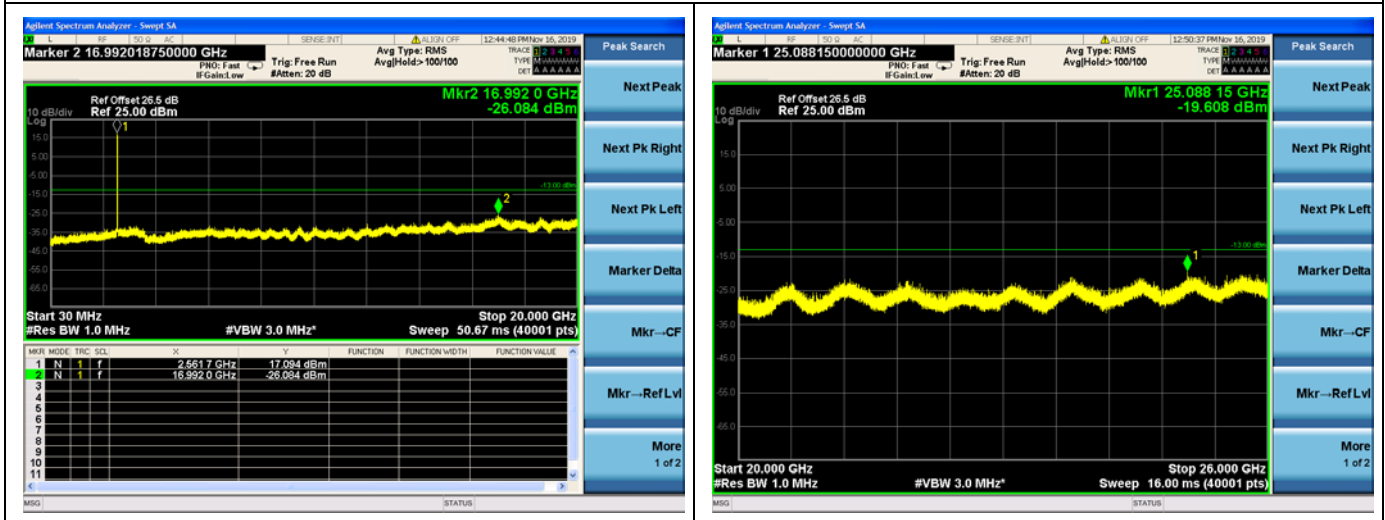

LTE Band 7 CSE

5MHz/QPSK /High CH

5MHz/16QAM/High CH

5MHz/64QAM/High CH

LTE Band 7 CSE

10MHz/QPSK /Low CH

10MHz/16QAM/Low CH

10MHz/64QAM/Low CH

LTE Band 7 CSE

10MHz/QPSK /Mid CH

10MHz/16QAM/Mid CH

10MHz/64QAM/Mid CH

LTE Band 7 CSE

10MHz/QPSK /High CH

10MHz/16QAM/High CH

10MHz/64QAM/High CH

LTE Band 7 CSE

15MHz/QPSK /Low CH

15MHz/16QAM/Low CH

15MHz/64QAM/Low CH

LTE Band 7 CSE

15MHz/QPSK /Mid CH

15MHz/16QAM/Mid CH

15MHz/64QAM/Mid CH