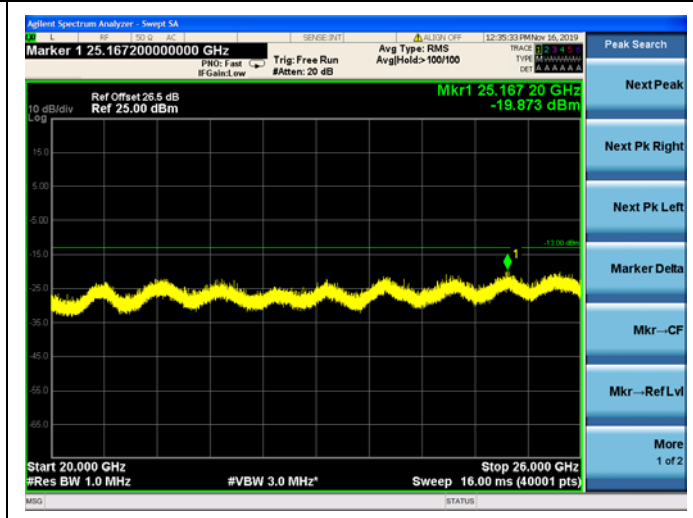

LTE Band 7 CSE

5MHz/QPSK /Low CH

5MHz/16QAM/Low CH

5MHz/64QAM/Low CH

LTE Band 7 CSE

5MHz/QPSK /Mid CH

5MHz/16QAM/Mid CH

5MHz/64QAM/Mid CH

LTE Band 7 CSE

5MHz/QPSK /High CH

5MHz/16QAM/High CH

5MHz/64QAM/High CH

LTE Band 7 CSE

10MHz/QPSK /Low CH

10MHz/16QAM/Low CH

10MHz/64QAM/Low CH

LTE Band 7 CSE

10MHz/QPSK /Mid CH

10MHz/16QAM/Mid CH

10MHz/64QAM/Mid CH

LTE Band 7 CSE

10MHz/QPSK /High CH

10MHz/16QAM/High CH

10MHz/64QAM/High CH