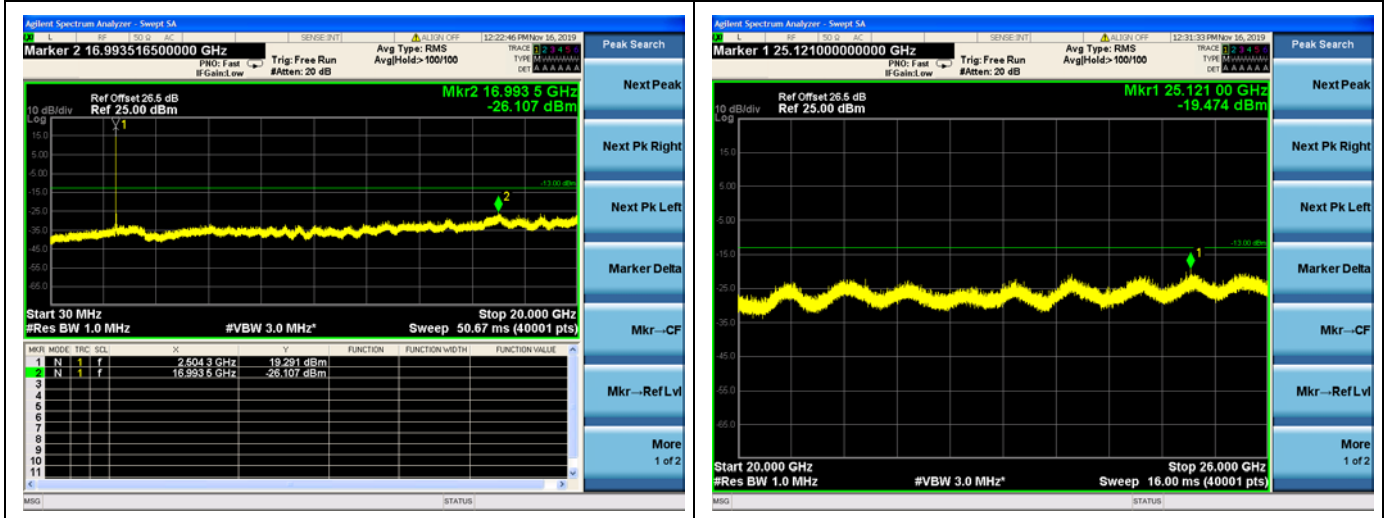

LTE Band 7 CSE

5MHz/QPSK /Low CH

5MHz/16QAM/Low CH

5MHz/64QAM/Low CH

LTE Band 7 CSE

5MHz/QPSK /Mid CH

5MHz/16QAM/Mid CH

5MHz/64QAM/Mid CH

LTE Band 7 CSE

5MHz/QPSK /High CH

5MHz/16QAM/High CH

5MHz/64QAM/High CH

LTE Band 7 CSE

10MHz/QPSK /Low CH

10MHz/16QAM/Low CH

10MHz/64QAM/Low CH