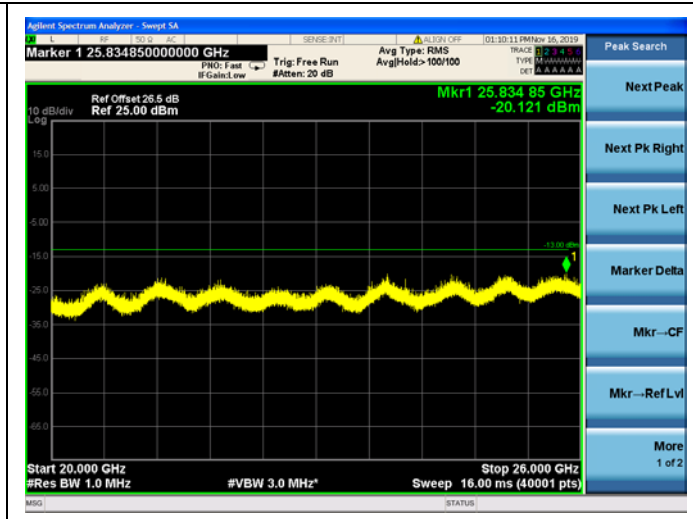

LTE Band 7 CSE

15MHz/QPSK /High CH

15MHz/16QAM/High CH

15MHz/64QAM/High CH

LTE Band 7 CSE

20MHz/QPSK /Low CH

20MHz/16QAM/Low CH

20MHz/64QAM/Low CH