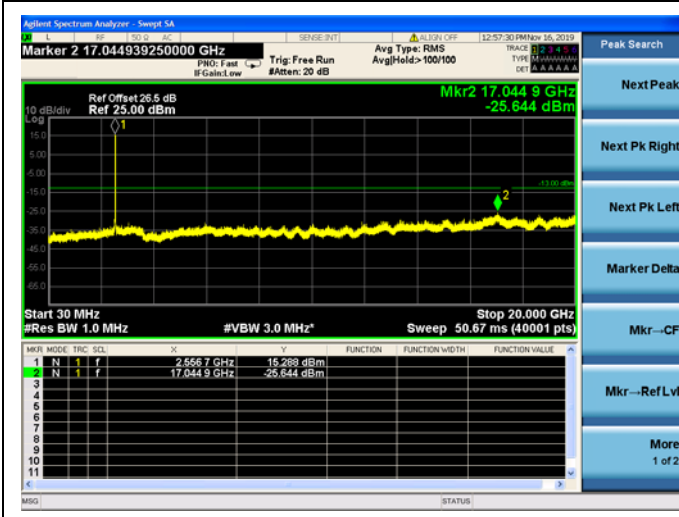

LTE Band 7 CSE

15MHz/QPSK /Low CH

15MHz/16QAM/Low CH

15MHz/64QAM/Low CH

LTE Band 7 CSE

15MHz/QPSK /Mid CH

15MHz/16QAM/Mid CH

15MHz/64QAM/Mid CH

LTE Band 7 CSE

15MHz/QPSK /High CH

15MHz/16QAM/High CH

15MHz/64QAM/High CH

LTE Band 7 CSE

20MHz/QPSK /Low CH

20MHz/16QAM/Low CH

20MHz/64QAM/Low CH