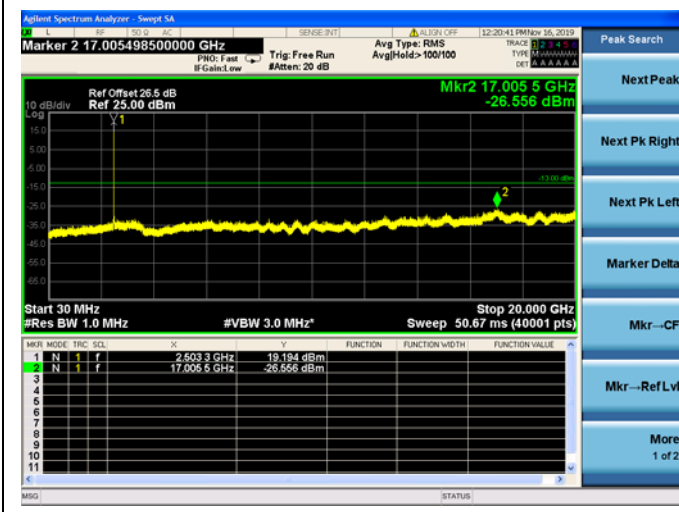

LTE Band 7 CSE

5MHz/QPSK /Low CH

5MHz/16QAM/Low CH

5MHz/64QAM/Low CH

LTE Band 7 CSE

5MHz/QPSK /Mid CH

5MHz/16QAM/Mid CH

5MHz/64QAM/Mid CH

LTE Band 7 CSE

5MHz/QPSK /High CH

5MHz/16QAM/High CH

5MHz/64QAM/High CH

LTE Band 7 CSE

10MHz/QPSK /Low CH

10MHz/16QAM/Low CH

10MHz/64QAM/Low CH