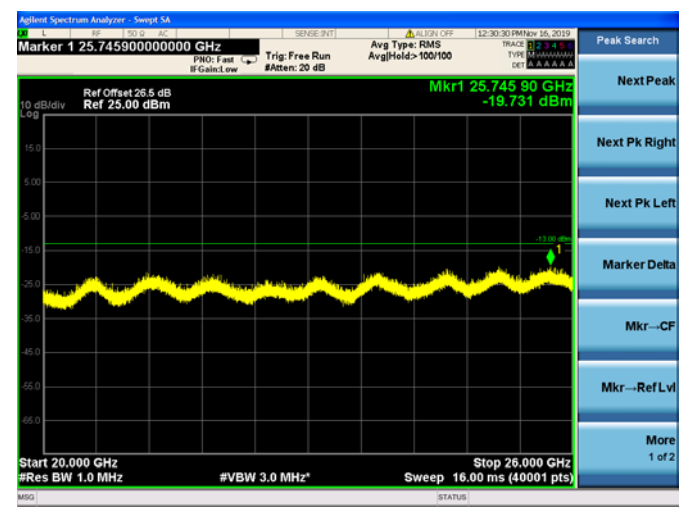

LTE Band 7 CSE

5MHz/QPSK /Low CH

5MHz/16QAM/Low CH

5MHz/64QAM/Low CH

LTE Band 7 CSE

5MHz/QPSK /Mid CH

5MHz/16QAM/Mid CH

5MHz/64QAM/Mid CH

LTE Band 7 CSE

5MHz/QPSK /High CH

5MHz/16QAM/High CH

5MHz/64QAM/High CH

LTE Band 7 CSE

10MHz/QPSK /Low CH

10MHz/16QAM/Low CH

10MHz/64QAM/Low CH