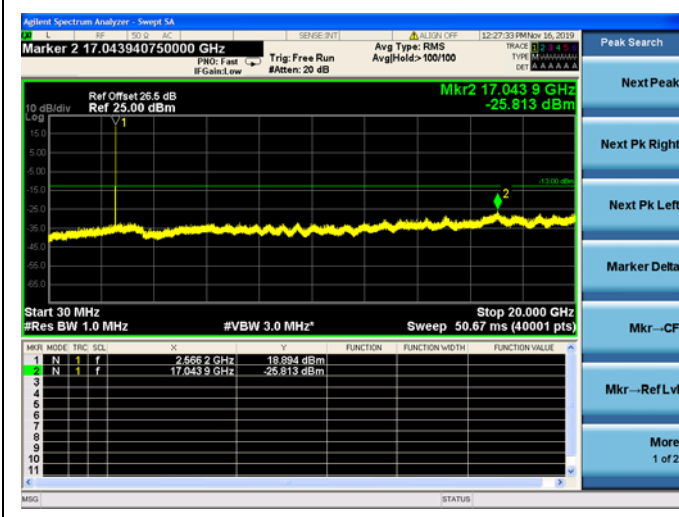

LTE Band 7 CSE

5MHz/QPSK /Low CH

5MHz/16QAM/Low CH

5MHz/64QAM/Low CH

LTE Band 7 CSE

5MHz/QPSK /Mid CH

5MHz/16QAM/Mid CH

5MHz/64QAM/Mid CH

LTE Band 7 CSE

5MHz/QPSK /High CH

5MHz/16QAM/High CH

5MHz/64QAM/High CH

LTE Band 7 CSE

10MHz/QPSK /Low CH

10MHz/16QAM/Low CH

10MHz/64QAM/Low CH