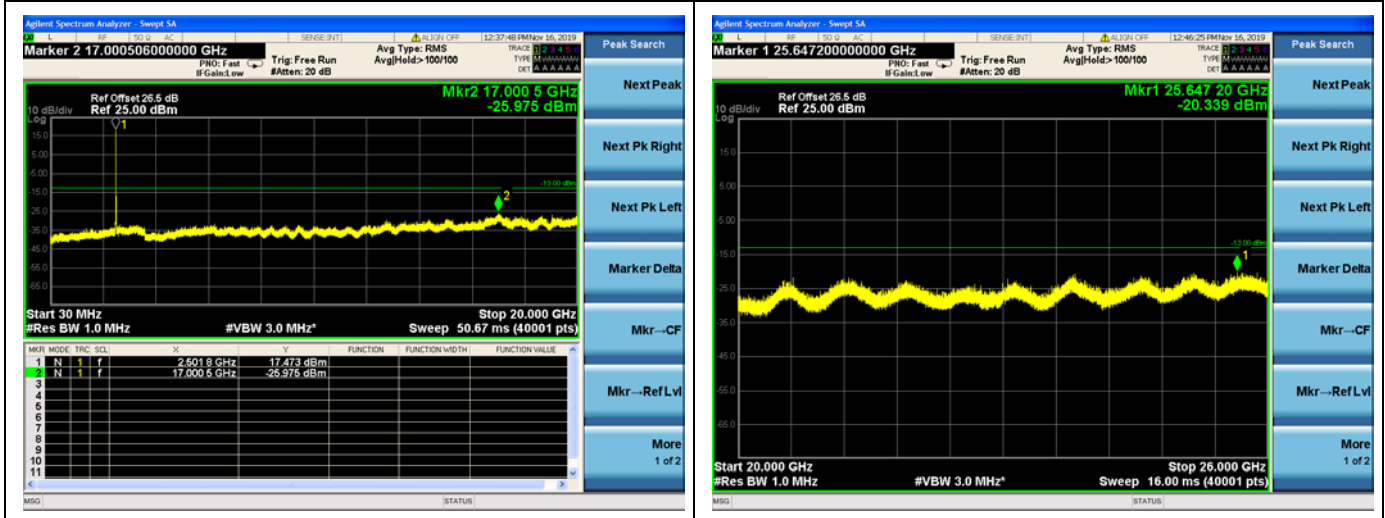

LTE Band 7 CSE

5MHz/QPSK /High CH

5MHz/16QAM/High CH

5MHz/64QAM/High CH

LTE Band 7 CSE

10MHz/QPSK /Low CH

10MHz/16QAM/Low CH

10MHz/64QAM/Low CH

LTE Band 7 CSE

10MHz/QPSK /Mid CH

10MHz/16QAM/Mid CH

10MHz/64QAM/Mid CH

LTE Band 7 CSE

10MHz/QPSK /High CH

10MHz/16QAM/High CH

10MHz/64QAM/High CH