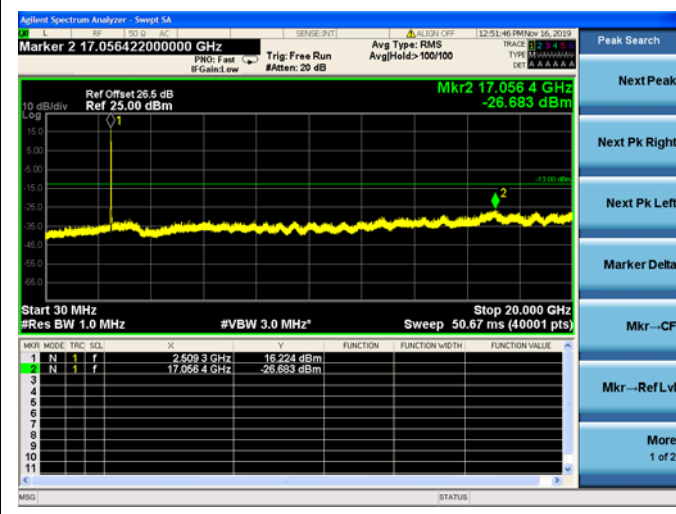

LTE Band 7 CSE

10MHz/QPSK /Mid CH

10MHz/16QAM/Mid CH

10MHz/64QAM/Mid CH

LTE Band 7 CSE

10MHz/QPSK /High CH

10MHz/16QAM/High CH

10MHz/64QAM/High CH

LTE Band 7 CSE

15MHz/QPSK /Low CH

15MHz/16QAM/Low CH

15MHz/64QAM/Low CH

LTE Band 7 CSE

15MHz/QPSK /Mid CH

15MHz/16QAM/Mid CH

15MHz/64QAM/Mid CH