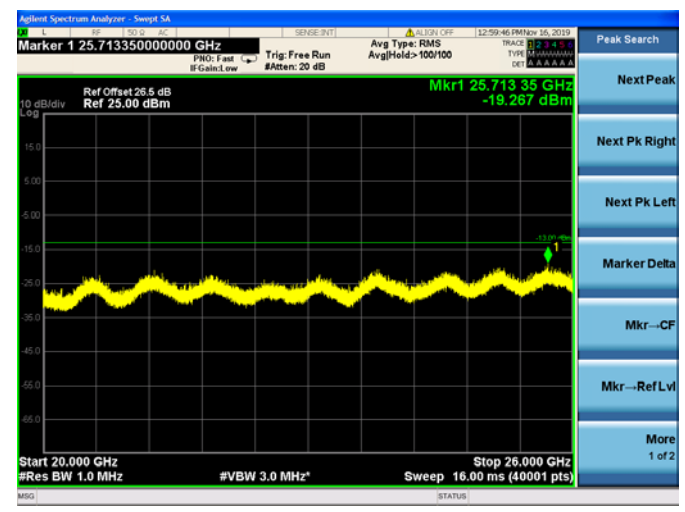

LTE Band 7 CSE

5MHz/QPSK /High CH

5MHz/16QAM/High CH

5MHz/64QAM/High CH

LTE Band 7 CSE

10MHz/QPSK /Low CH

10MHz/16QAM/Low CH

10MHz/64QAM/Low CH

LTE Band 7 CSE

10MHz/QPSK /Mid CH

10MHz/16QAM/Mid CH

10MHz/64QAM/Mid CH

LTE Band 7 CSE

10MHz/QPSK /High CH

10MHz/16QAM/High CH

10MHz/64QAM/High CH

LTE Band 7 CSE

15MHz/QPSK /Low CH

15MHz/16QAM/Low CH

15MHz/64QAM/Low CH

LTE Band 7 CSE

15MHz/QPSK /Mid CH

15MHz/16QAM/Mid CH

15MHz/64QAM/Mid CH