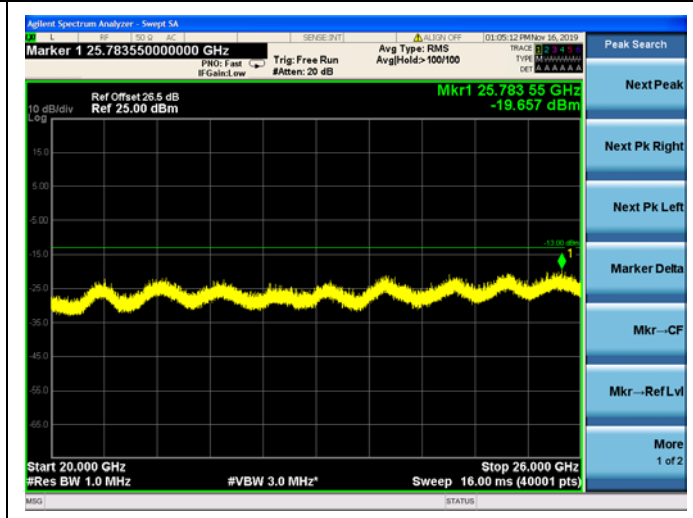

LTE Band 7 CSE

15MHz/QPSK /High CH

15MHz/16QAM/High CH

15MHz/64QAM/High CH

LTE Band 7 CSE

20MHz/QPSK /Low CH

20MHz/16QAM/Low CH

20MHz/64QAM/Low CH