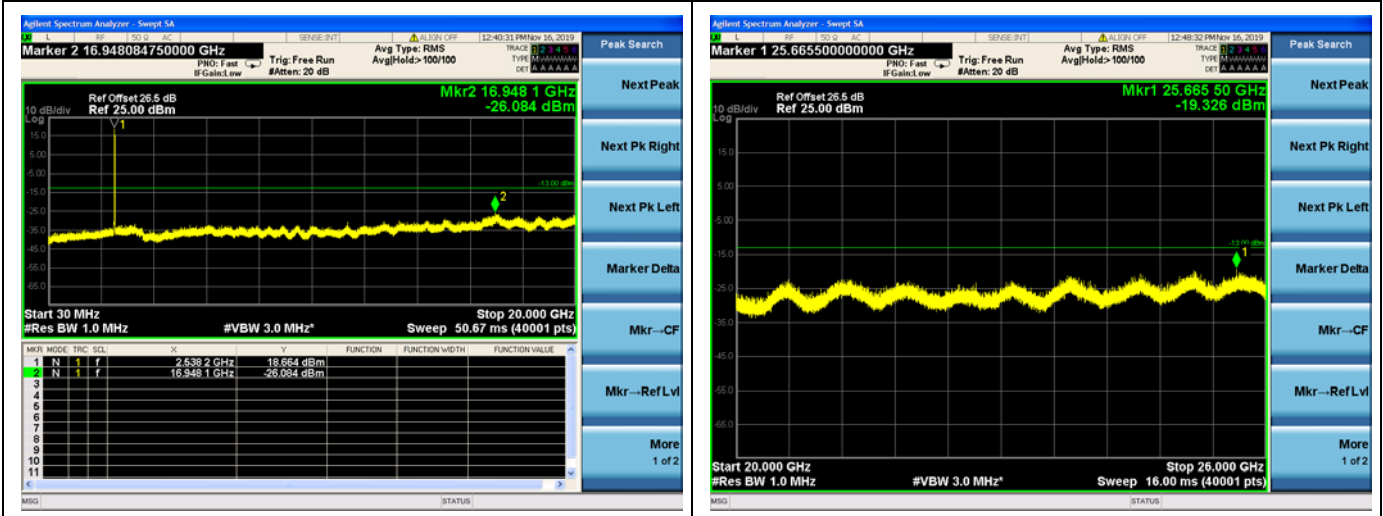

LTE Band 7 CSE

10MHz/QPSK /Mid CH

10MHz/16QAM/Mid CH

10MHz/64QAM/Mid CH

LTE Band 7 CSE

10MHz/QPSK /High CH

10MHz/16QAM/High CH

10MHz/64QAM/High CH

LTE Band 7 CSE

15MHz/QPSK /Low CH

15MHz/16QAM/Low CH

15MHz/64QAM/Low CH

LTE Band 7 CSE

15MHz/QPSK /Mid CH

15MHz/16QAM/Mid CH

15MHz/64QAM/Mid CH