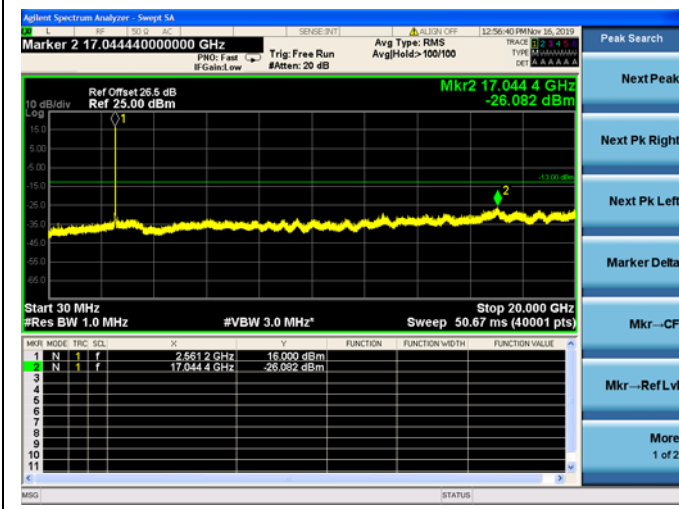

LTE Band 7 CSE

15MHz/QPSK /Low CH

15MHz/16QAM/Low CH

15MHz/64QAM/Low CH

LTE Band 7 CSE

15MHz/QPSK /Mid CH

15MHz/16QAM/Mid CH

15MHz/64QAM/Mid CH

LTE Band 7 CSE

15MHz/QPSK /High CH

15MHz/16QAM/High CH

15MHz/64QAM/High CH

LTE Band 7 CSE

20MHz/QPSK /Low CH

20MHz/16QAM/Low CH

20MHz/64QAM/Low CH