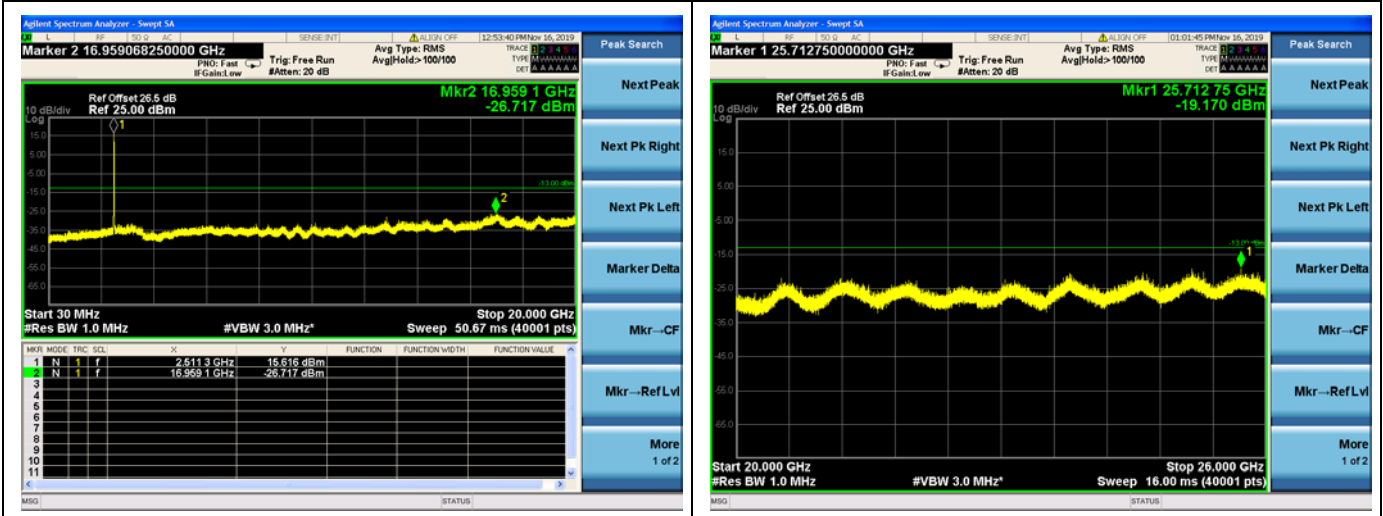

LTE Band 7 CSE

15MHz/QPSK /Low CH

15MHz/16QAM/Low CH

15MHz/64QAM/Low CH

LTE Band 7 CSE

15MHz/QPSK /Mid CH

15MHz/16QAM/Mid CH

15MHz/64QAM/Mid CH

LTE Band 7 CSE

15MHz/QPSK /High CH

15MHz/16QAM/High CH

15MHz/64QAM/High CH

LTE Band 7 CSE

20MHz/QPSK /Low CH

20MHz/16QAM/Low CH

20MHz/64QAM/Low CH