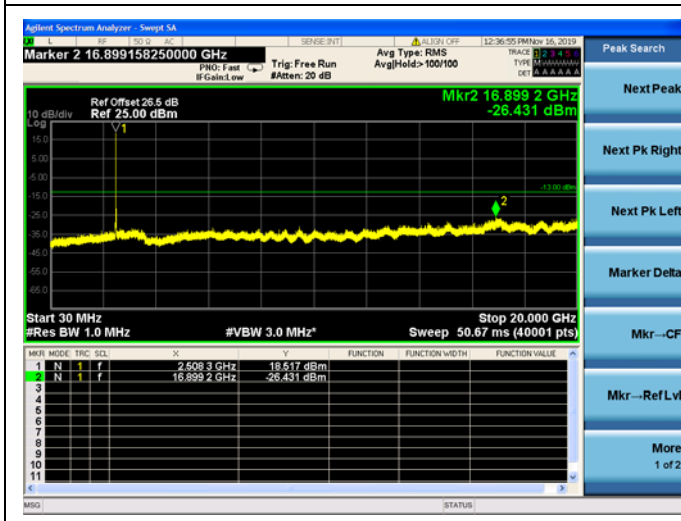

LTE Band 7 CSE

5MHz/QPSK /Low CH

5MHz/16QAM/Low CH

5MHz/64QAM/Low CH

LTE Band 7 CSE

5MHz/QPSK /Mid CH

5MHz/16QAM/Mid CH

5MHz/64QAM/Mid CH

LTE Band 7 CSE

5MHz/QPSK /High CH

5MHz/16QAM/High CH

5MHz/64QAM/High CH

LTE Band 7 CSE

10MHz/QPSK /Low CH

10MHz/16QAM/Low CH

10MHz/64QAM/Low CH

LTE Band 7 CSE

10MHz/QPSK /Mid CH

10MHz/16QAM/Mid CH

10MHz/64QAM/Mid CH

LTE Band 7 CSE

10MHz/QPSK /High CH

10MHz/16QAM/High CH

10MHz/64QAM/High CH