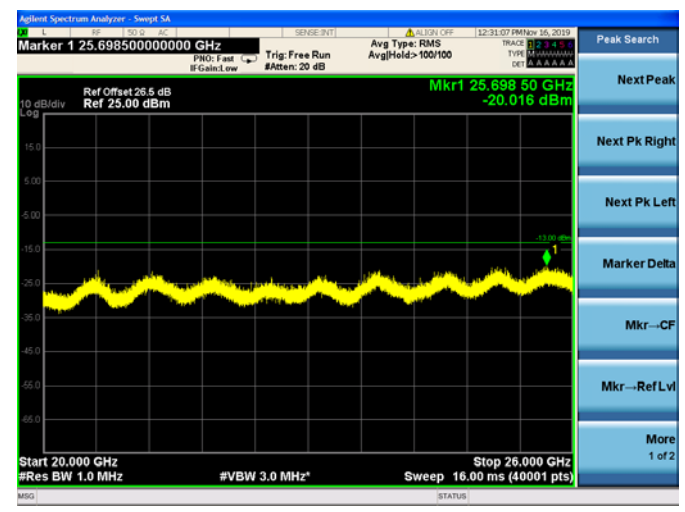

LTE Band 7 CSE

5MHz/QPSK /Low CH

5MHz/16QAM/Low CH

5MHz/64QAM/Low CH

LTE Band 7 CSE

5MHz/QPSK /Mid CH

5MHz/16QAM/Mid CH

5MHz/64QAM/Mid CH

LTE Band 7 CSE

5MHz/QPSK /High CH

5MHz/16QAM/High CH

5MHz/64QAM/High CH

LTE Band 7 CSE

10MHz/QPSK /Low CH

10MHz/16QAM/Low CH

10MHz/64QAM/Low CH