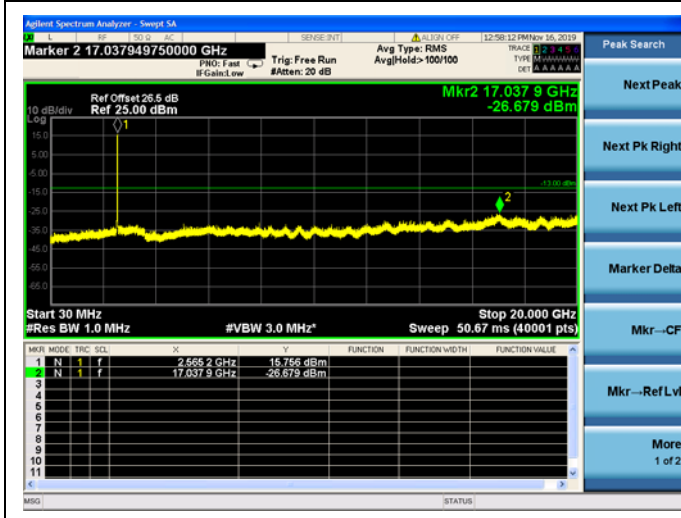

LTE Band 7 CSE

15MHz/QPSK /High CH

15MHz/16QAM/High CH

15MHz/64QAM/High CH

LTE Band 7 CSE

20MHz/QPSK /Low CH

20MHz/16QAM/Low CH

20MHz/64QAM/Low CH