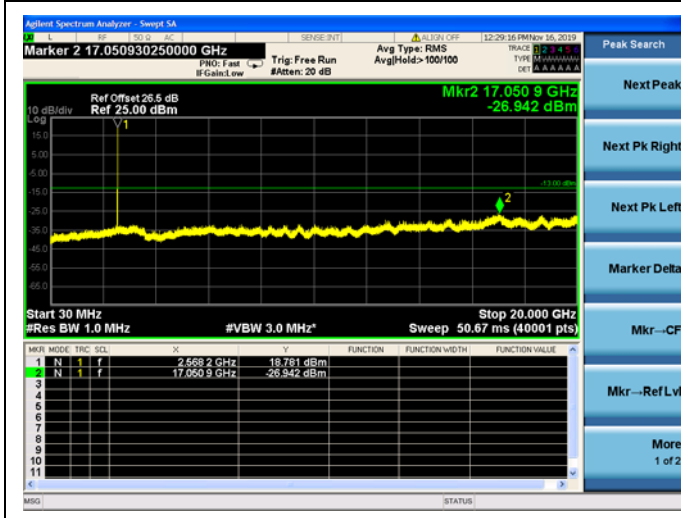

LTE Band 7 CSE

5MHz/QPSK /Low CH

5MHz/16QAM/Low CH

5MHz/64QAM/Low CH

LTE Band 7 CSE

5MHz/QPSK /Mid CH

5MHz/16QAM/Mid CH

5MHz/64QAM/Mid CH

LTE Band 7 CSE

5MHz/QPSK /High CH

5MHz/16QAM/High CH

5MHz/64QAM/High CH

LTE Band 7 CSE

10MHz/QPSK /Low CH

10MHz/16QAM/Low CH

10MHz/64QAM/Low CH

LTE Band 7 CSE

10MHz/QPSK /Mid CH

10MHz/16QAM/Mid CH

10MHz/64QAM/Mid CH

LTE Band 7 CSE

10MHz/QPSK /High CH

10MHz/16QAM/High CH

10MHz/64QAM/High CH