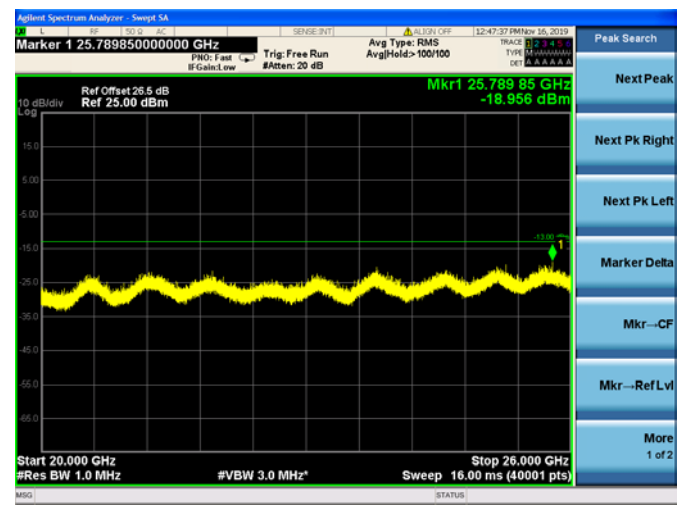

LTE Band 7 CSE

5MHz/QPSK /High CH

5MHz/16QAM/High CH

5MHz/64QAM/High CH

LTE Band 7 CSE

10MHz/QPSK /Low CH

10MHz/16QAM/Low CH

10MHz/64QAM/Low CH

LTE Band 7 CSE

10MHz/QPSK /Mid CH

10MHz/16QAM/Mid CH

10MHz/64QAM/Mid CH

LTE Band 7 CSE

10MHz/QPSK /High CH

10MHz/16QAM/High CH

10MHz/64QAM/High CH