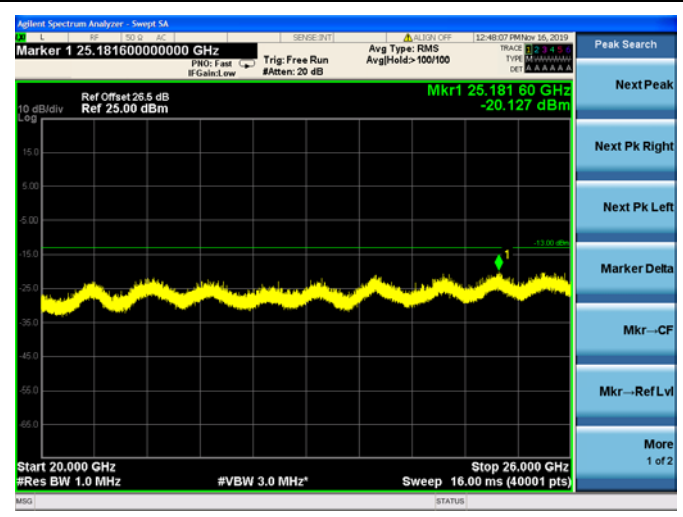

LTE Band 7 CSE

5MHz/QPSK /High CH

5MHz/16QAM/High CH

5MHz/64QAM/High CH

LTE Band 7 CSE

10MHz/QPSK /Low CH

10MHz/16QAM/Low CH

10MHz/64QAM/Low CH

LTE Band 7 CSE

10MHz/QPSK /Mid CH

10MHz/16QAM/Mid CH

10MHz/64QAM/Mid CH

LTE Band 7 CSE

10MHz/QPSK /High CH

10MHz/16QAM/High CH

10MHz/64QAM/High CH