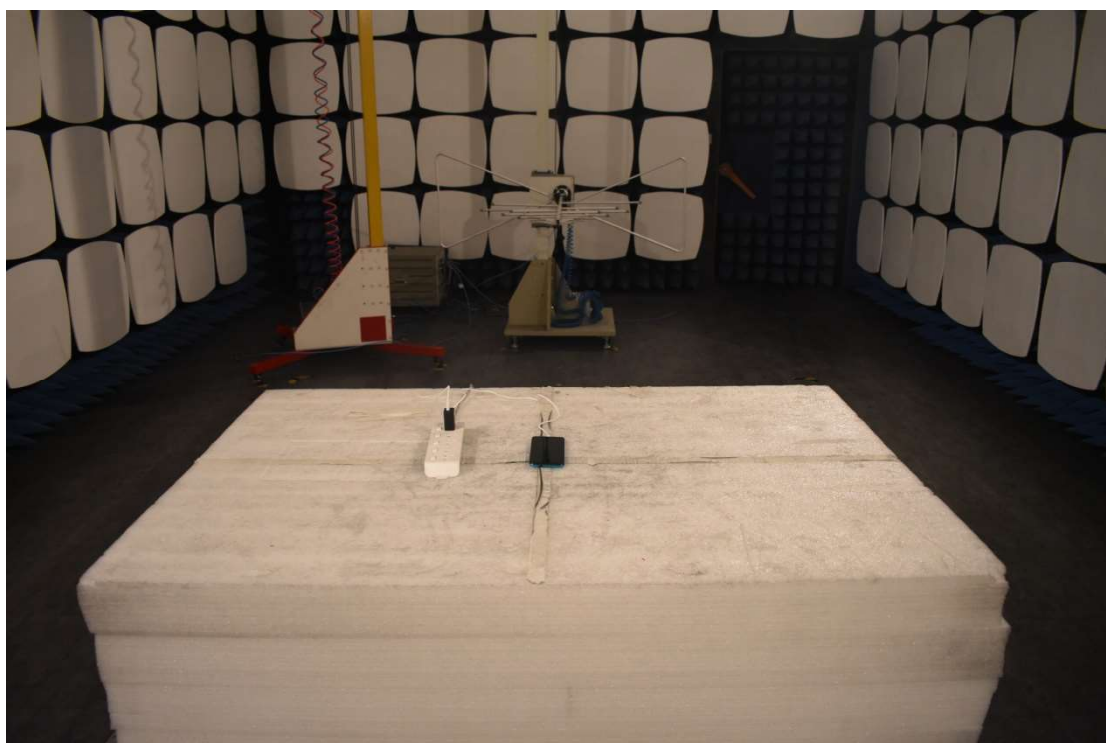

FCC ID:YHLBLUG70

Test Setup Photos

1. RF measurement setup

(WCDMA<E)

2. Radiated Spurious Emission(30MHz-1GHz)

3. Radiated Spurious Emission(above 1GHz)