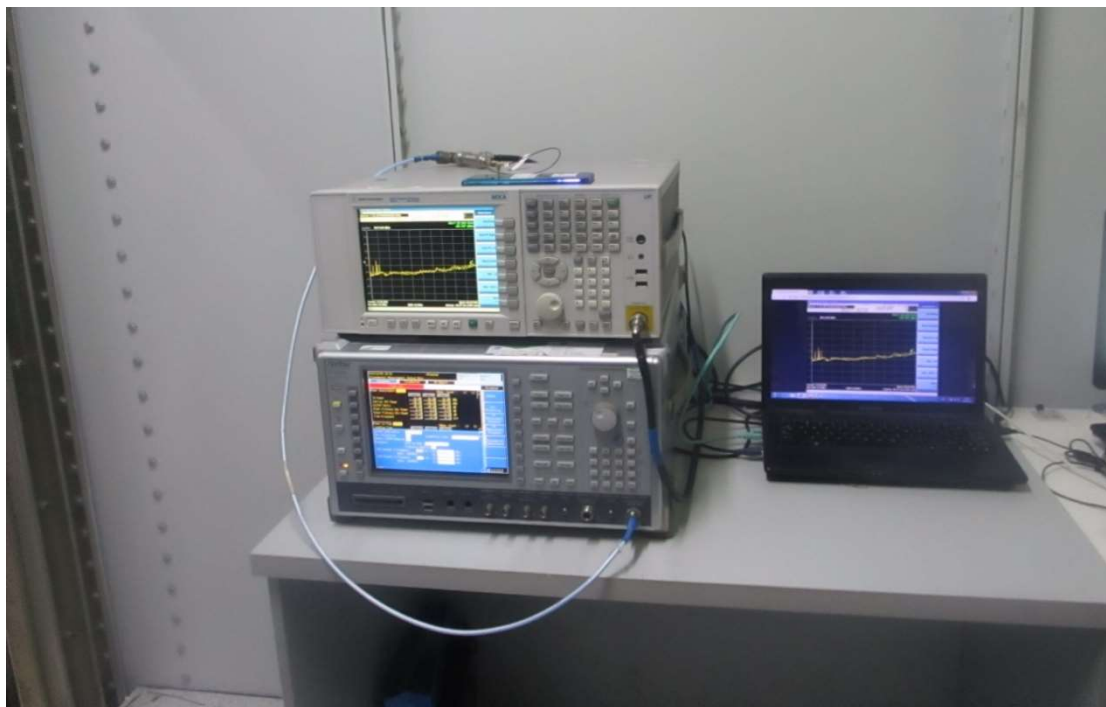

FCC ID:YHLBLUG70

Test Setup Photos

1. RF measurement setup

(WCDMA<E)

2. Radiated Spurious Emission(30MHz-1GHz)

3. Radiated Spurious Emission(above 1GHz)