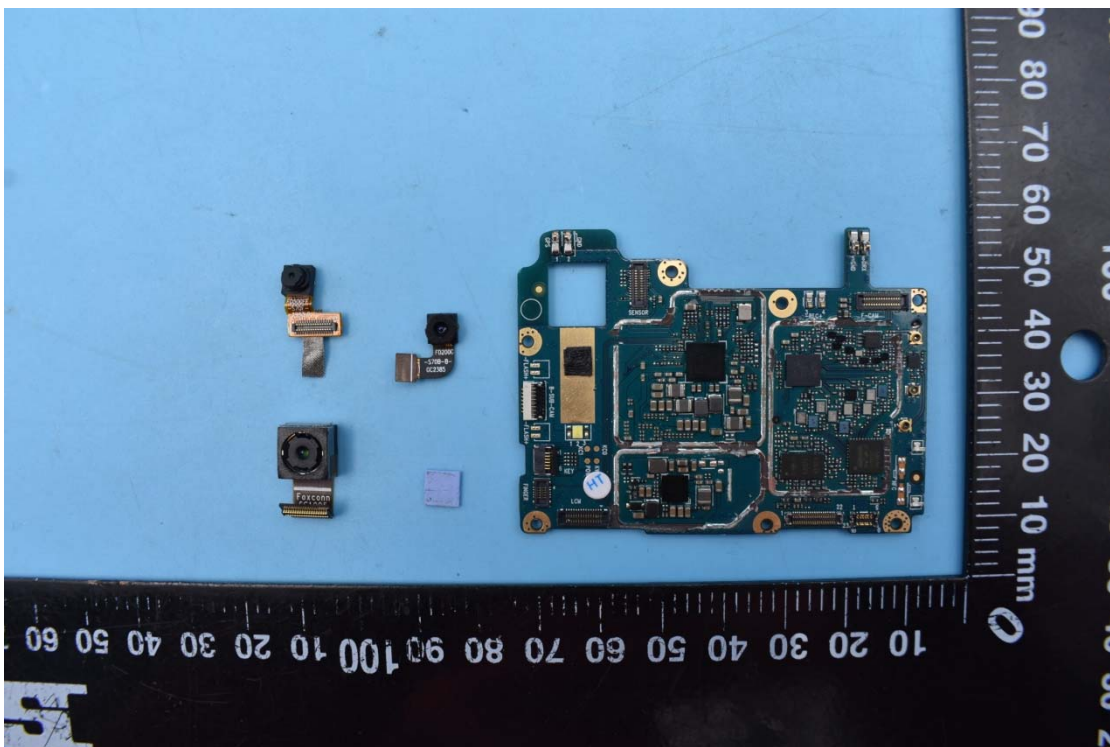

FCC ID:YHLBLUG70

Internal Photos

1. EUT uncover view

2. Antenna view