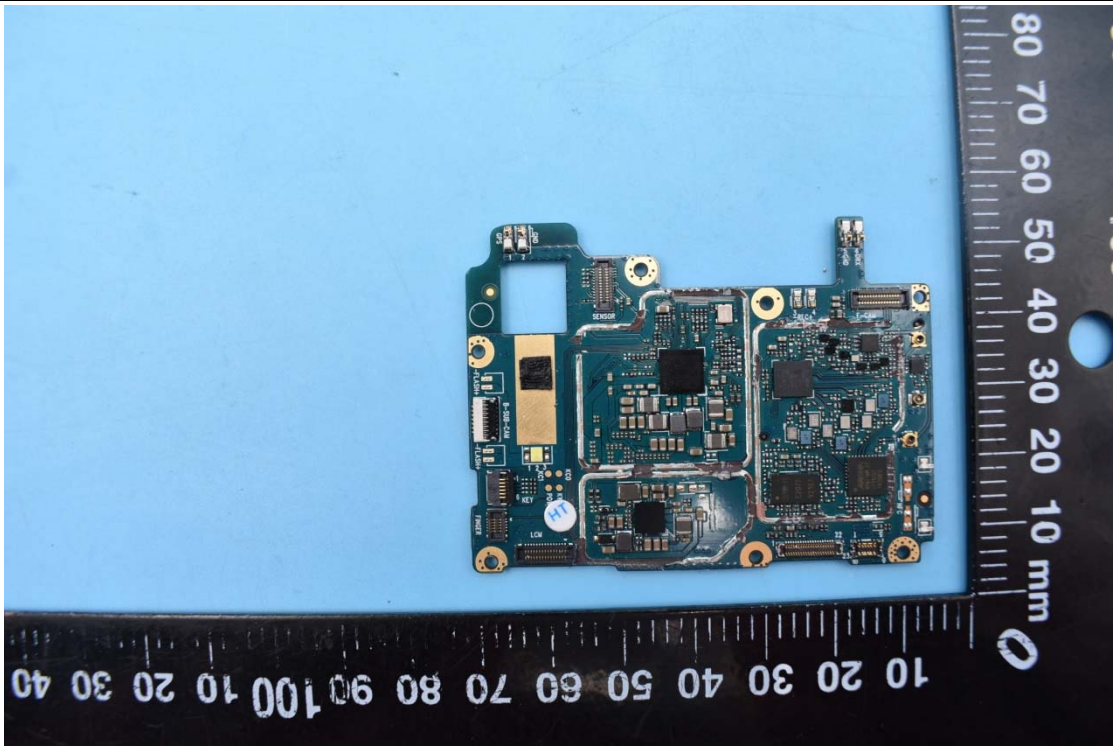

FCC ID:YHLBLUG70

Internal Photos

1. EUT uncover view

2. Antenna view