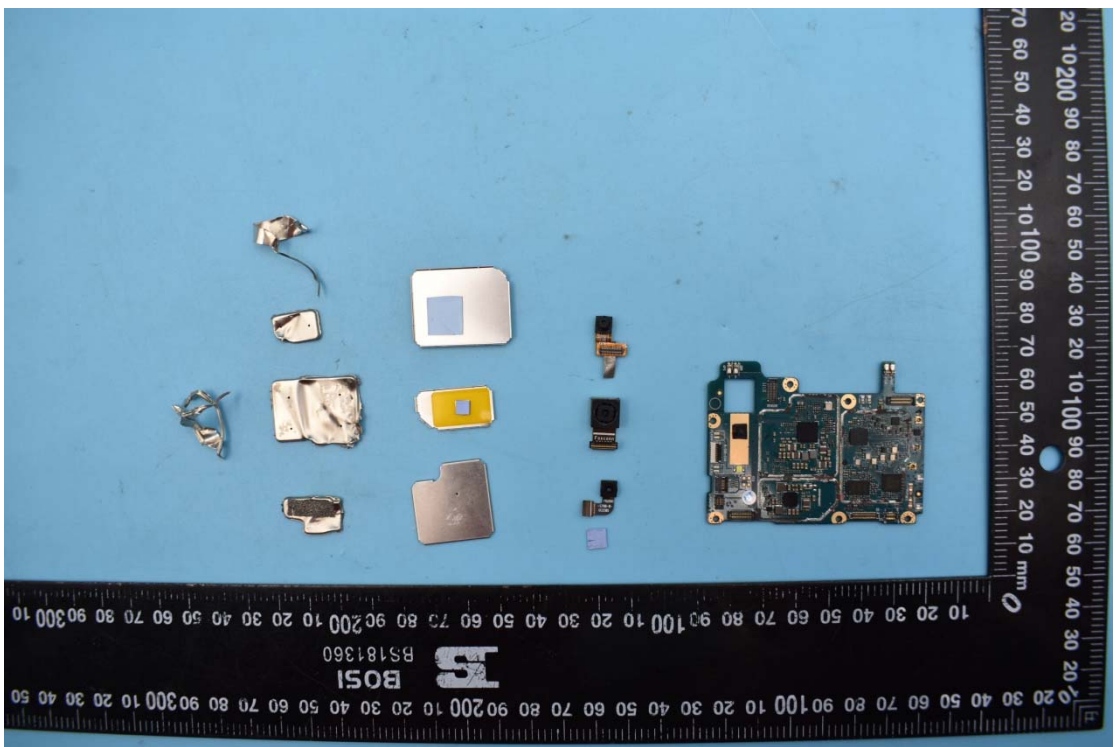

FCC ID:YHLBLUG70

Internal Photos

1. EUT uncover view

2. Antenna view