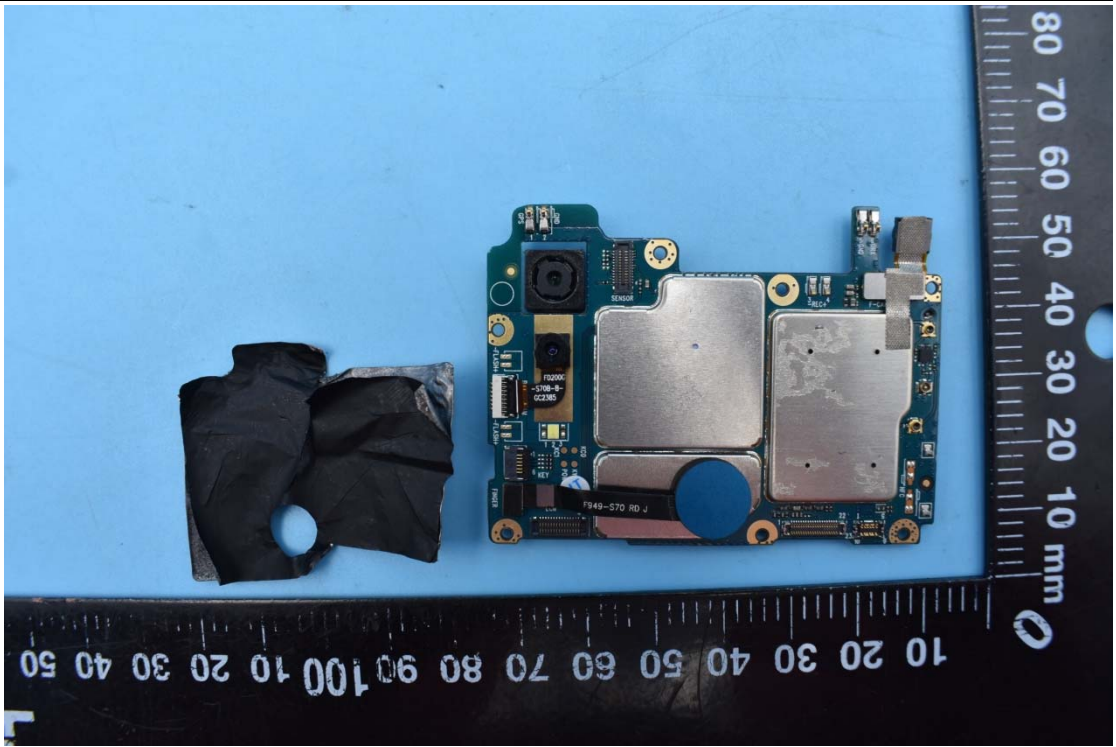

FCC ID:YHLBLUG70

Internal Photos

1. EUT uncover view

2. Antenna view