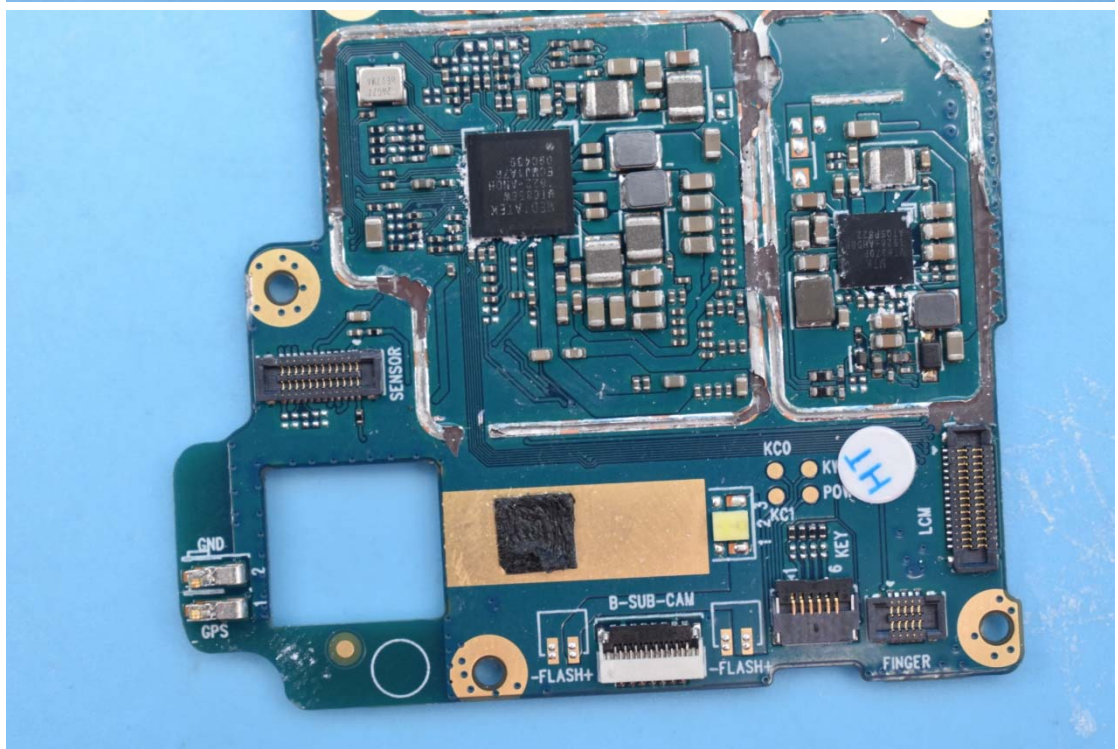

FCC ID:YHLBLUG70

Internal Photos

1. EUT uncover view

2. Antenna view