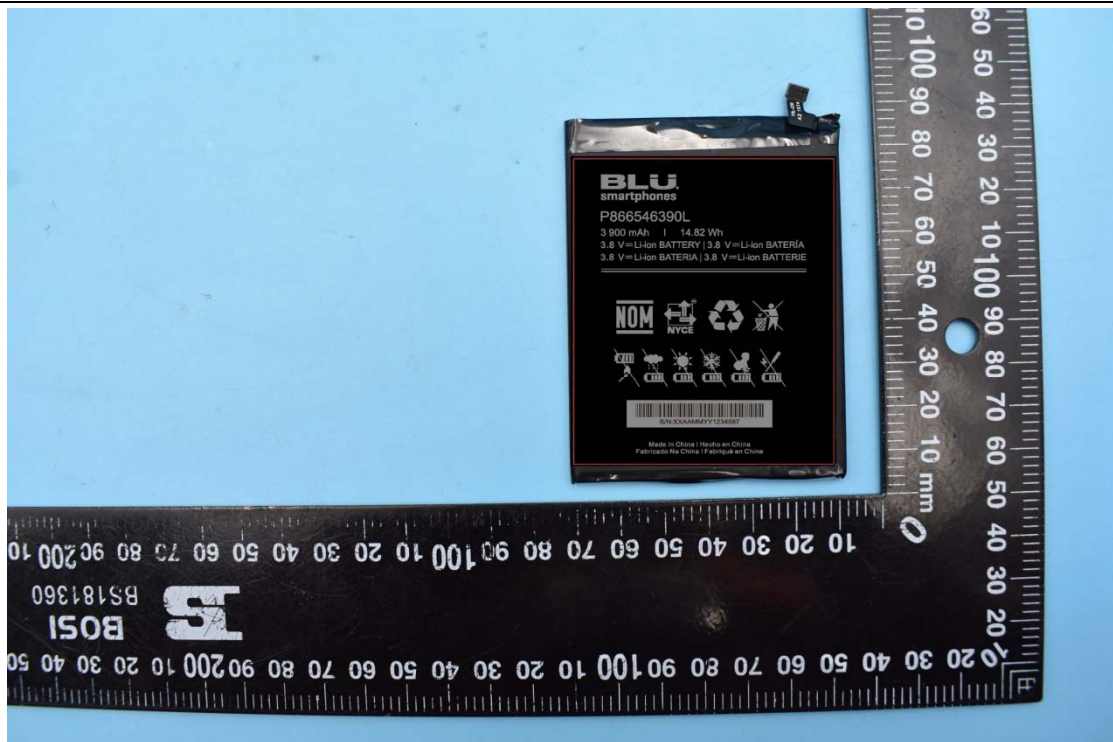

FCC ID:YHLBLUG70

Internal Photos

1. EUT uncover view

2. Antenna view