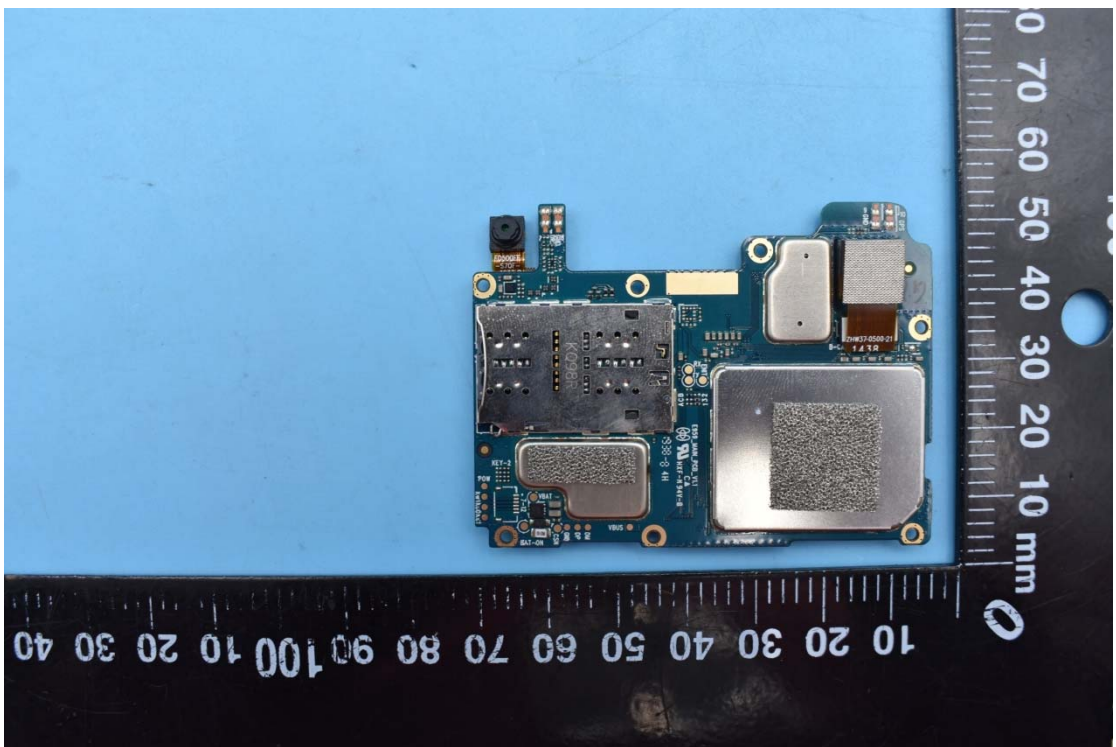

FCC ID:YHLBLUG70

Internal Photos

1. EUT uncover view

2. Antenna view