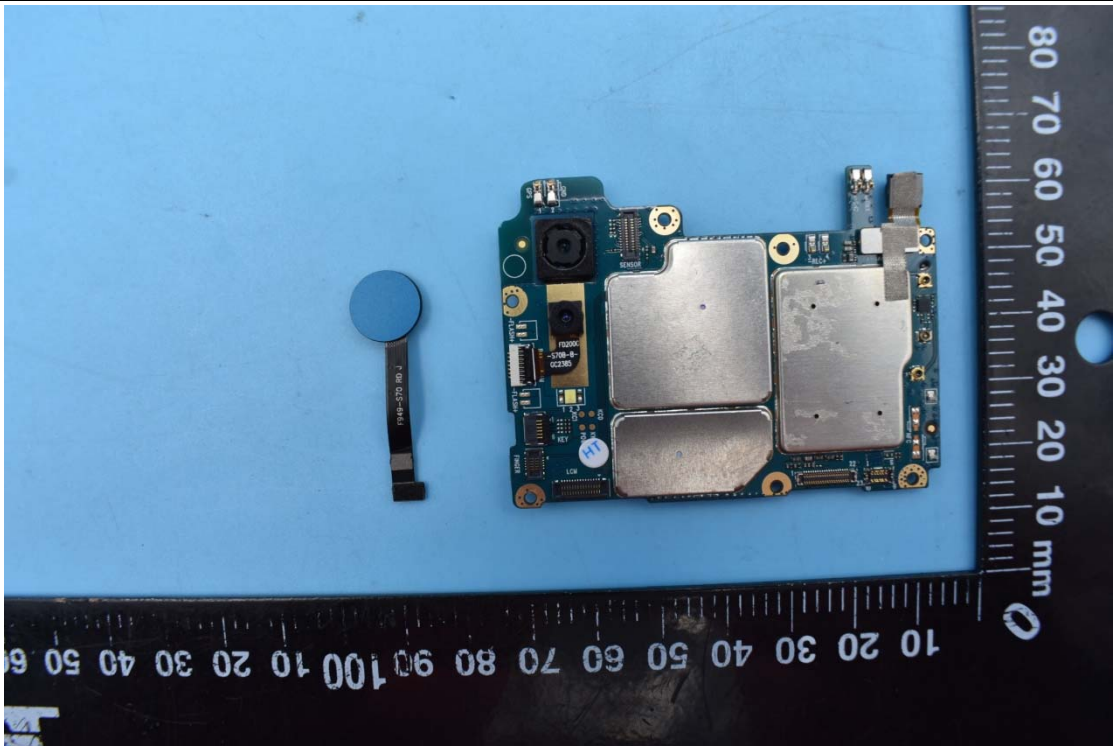

FCC ID:YHLBLUG70

Internal Photos

1. EUT uncover view

2. Antenna view