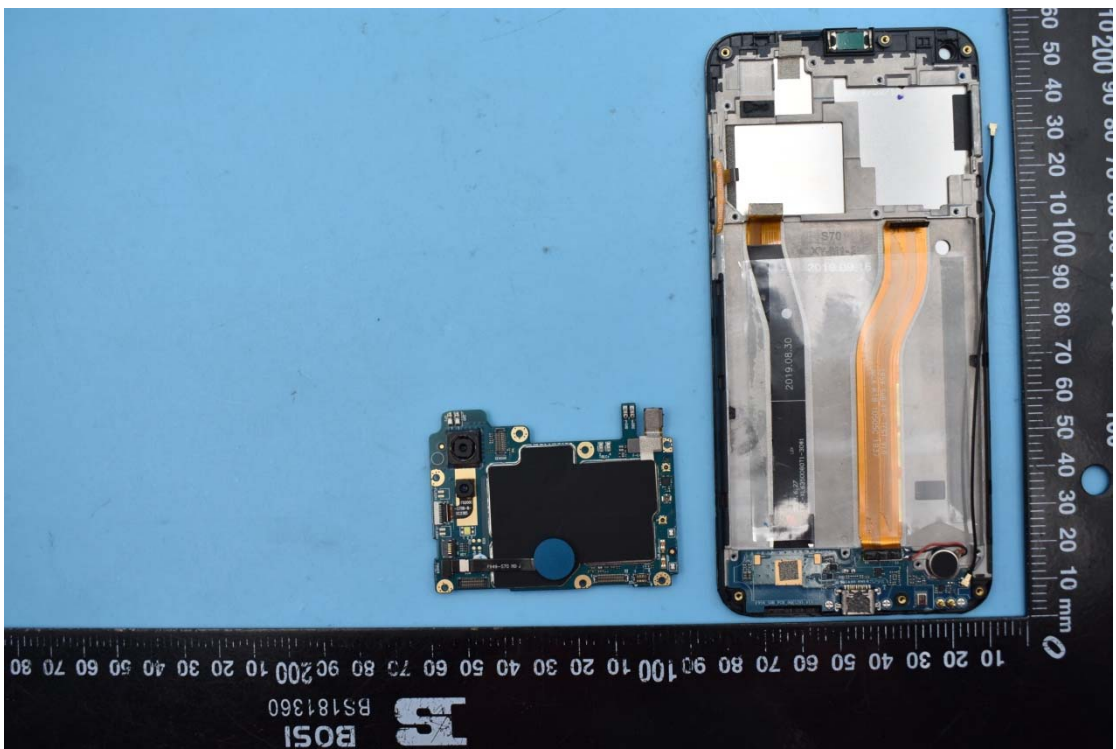

FCC ID:YHLBLUG70

Internal Photos

1. EUT uncover view

2. Antenna view