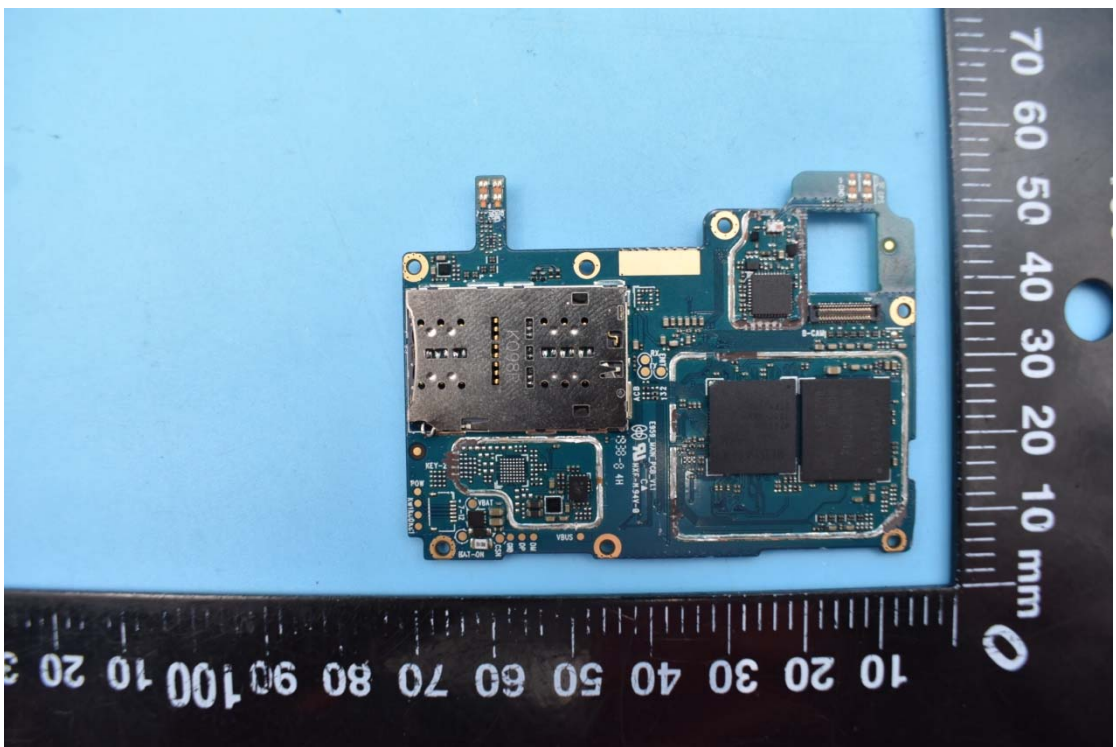

FCC ID:YHLBLUG70

Internal Photos

1. EUT uncover view

2. Antenna view