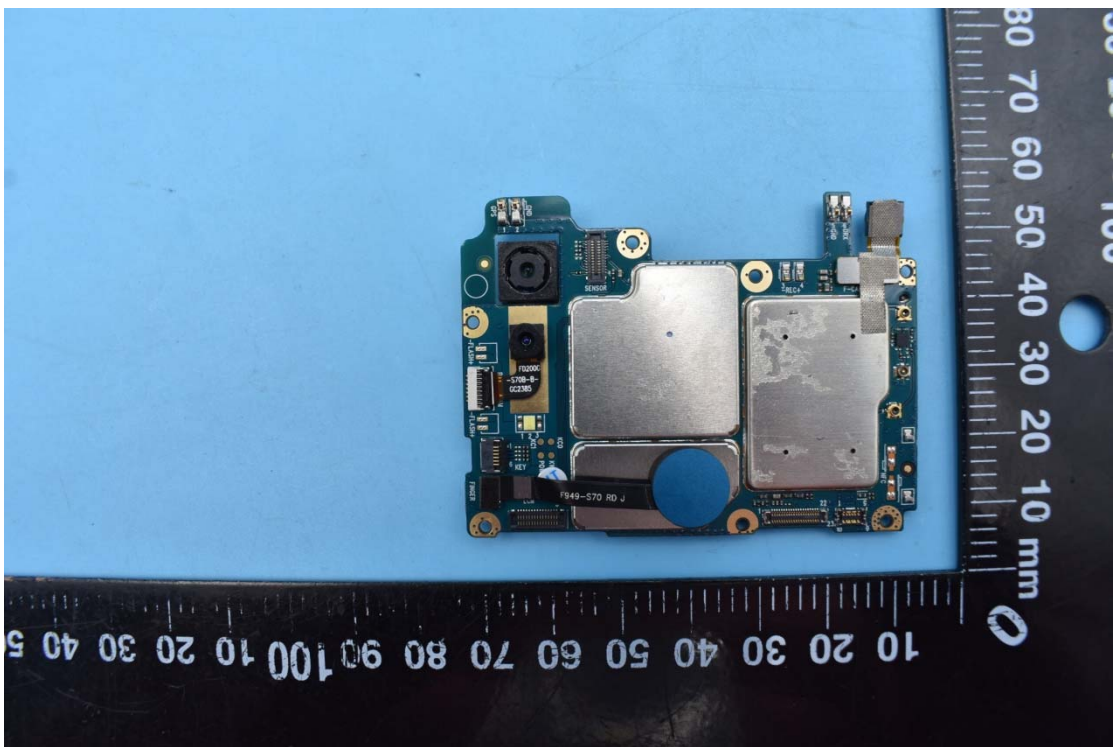

FCC ID:YHLBLUG70

Internal Photos

1. EUT uncover view

2. Antenna view