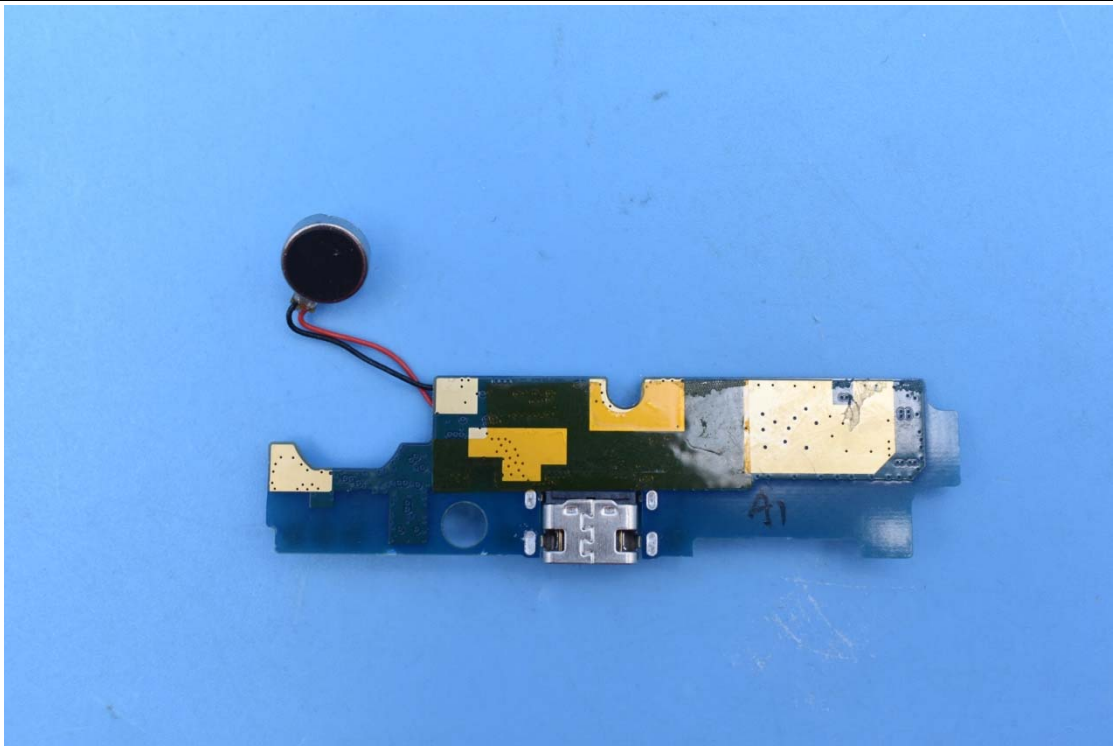

FCC ID:YHLBLUG70

Internal Photos

1. EUT uncover view

2. Antenna view