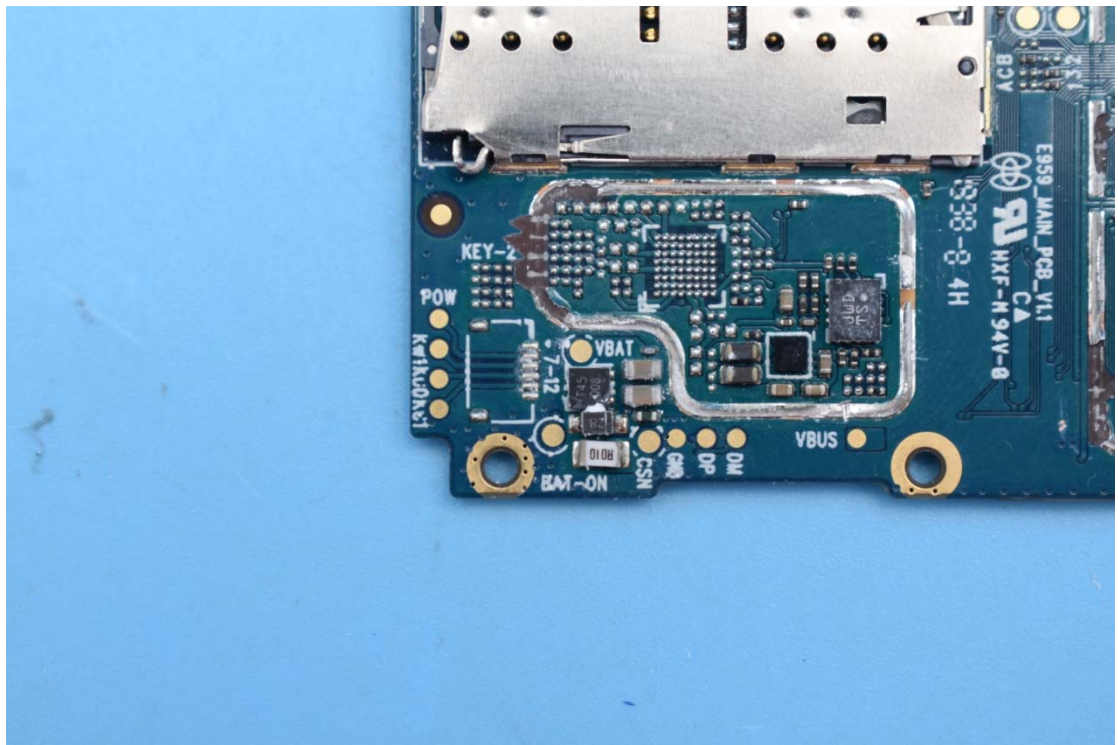

FCC ID:YHLBLUG70

Internal Photos

1. EUT uncover view

2. Antenna view