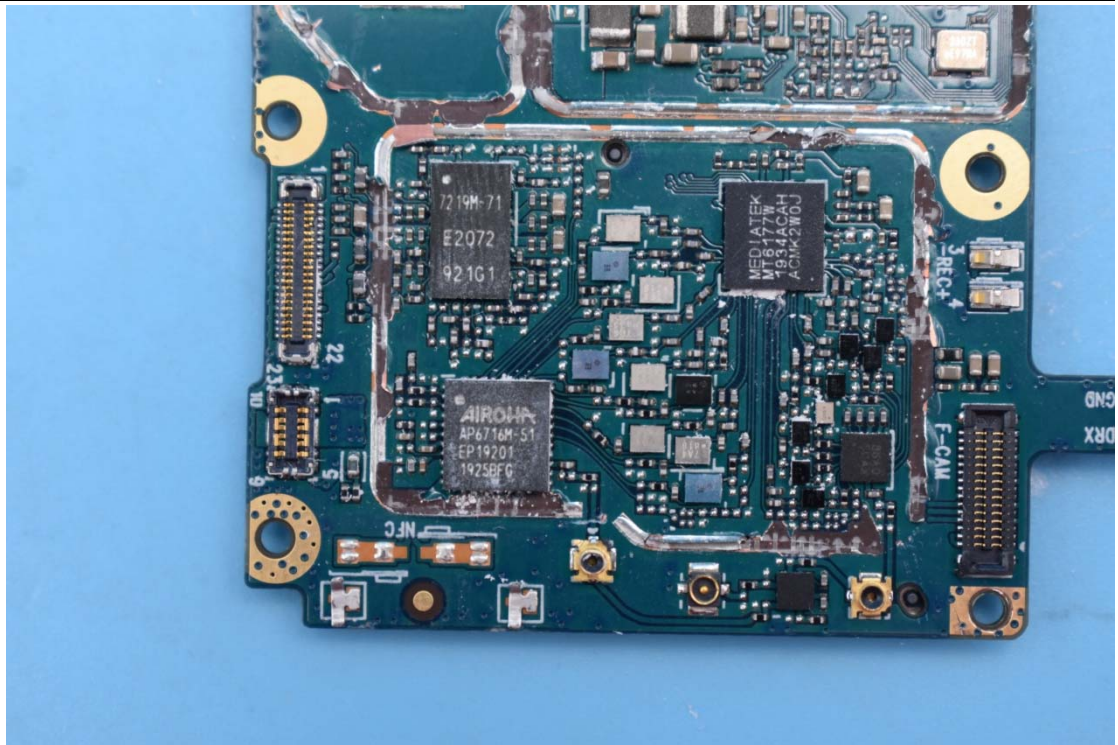

FCC ID:YHLBLUG70

Internal Photos

1. EUT uncover view

2. Antenna view