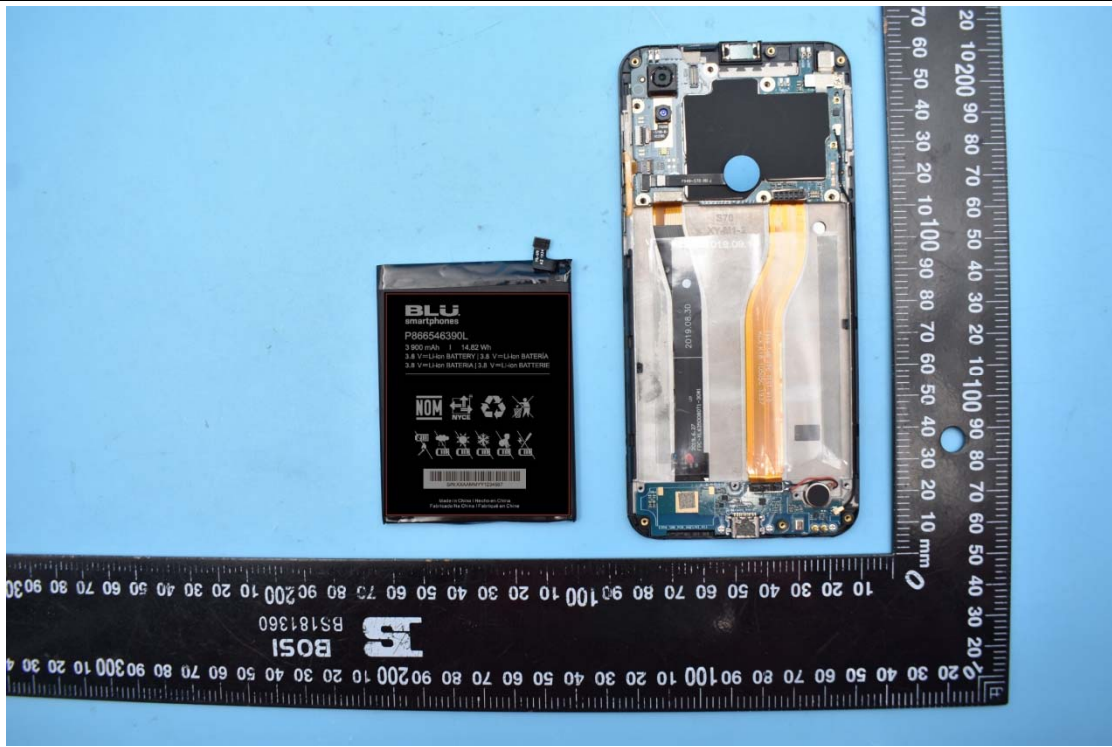

FCC ID:YHLBLUG70

Internal Photos

1. EUT uncover view

2. Antenna view