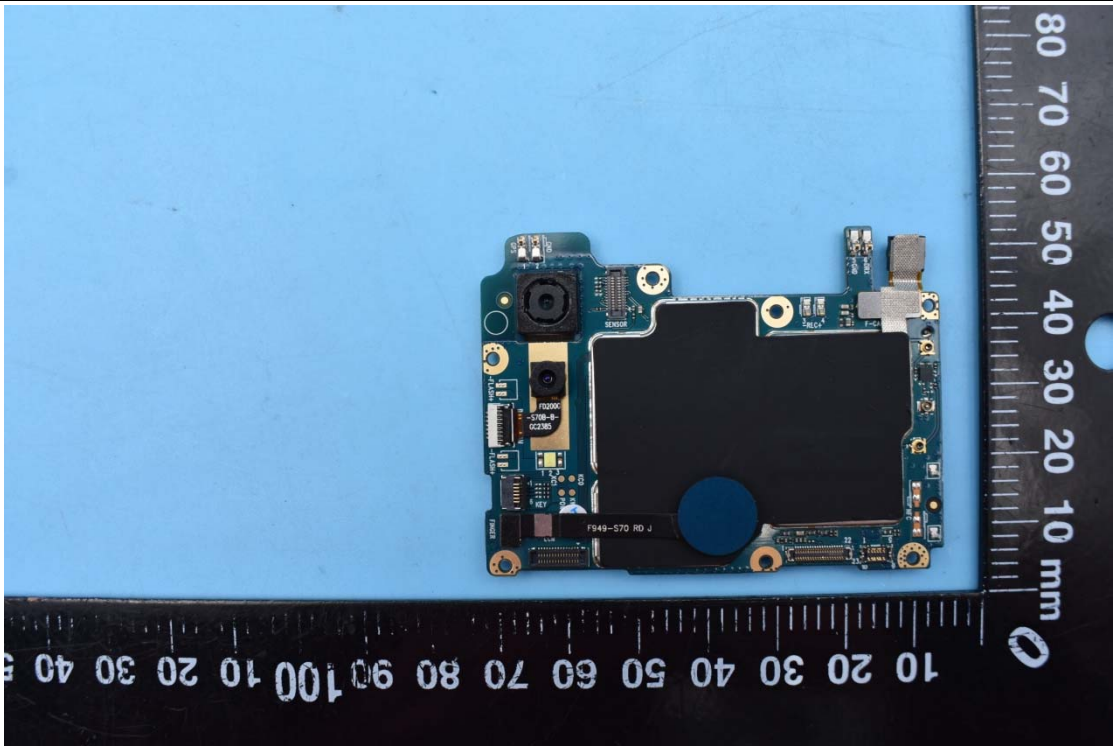

FCC ID:YHLBLUG70

Internal Photos

1. EUT uncover view

2. Antenna view