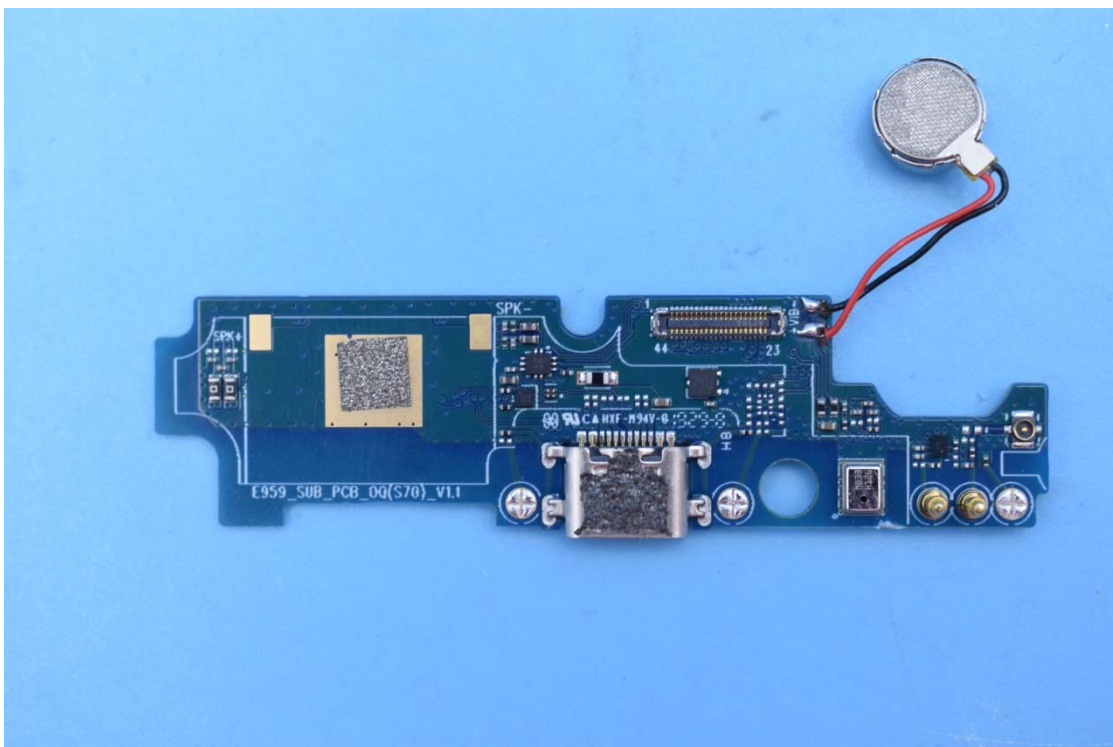

FCC ID:YHLBLUG70

Internal Photos

1. EUT uncover view

2. Antenna view