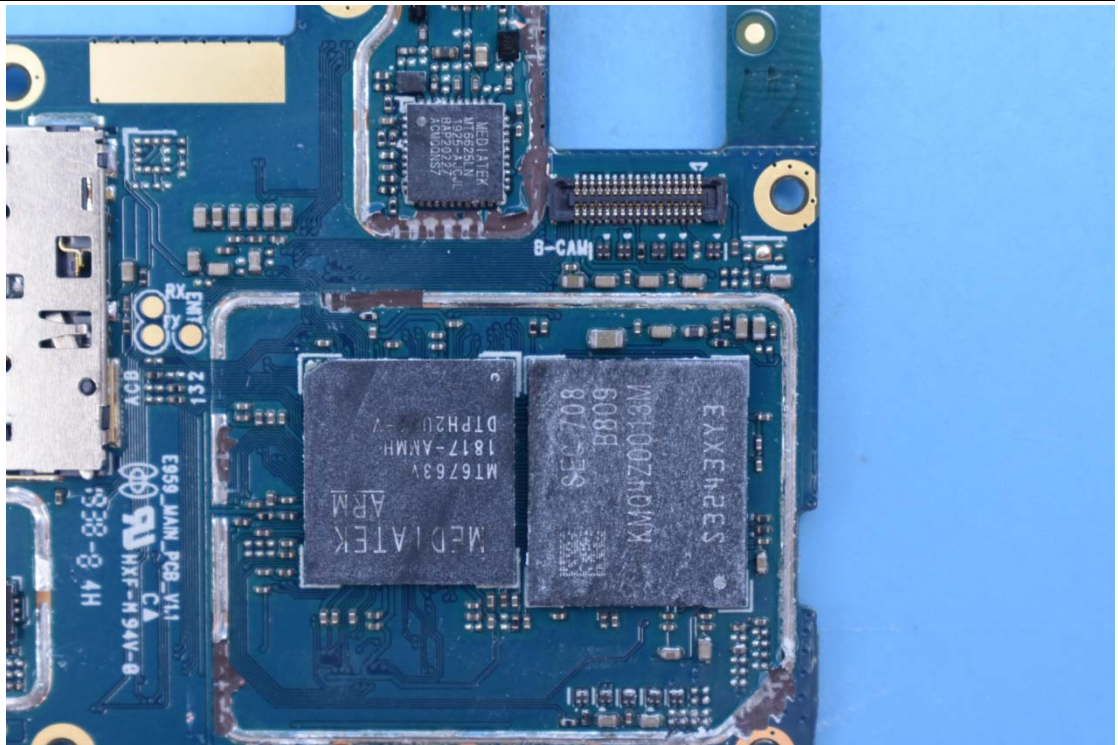

FCC ID:YHLBLUG70

Internal Photos

1. EUT uncover view

2. Antenna view