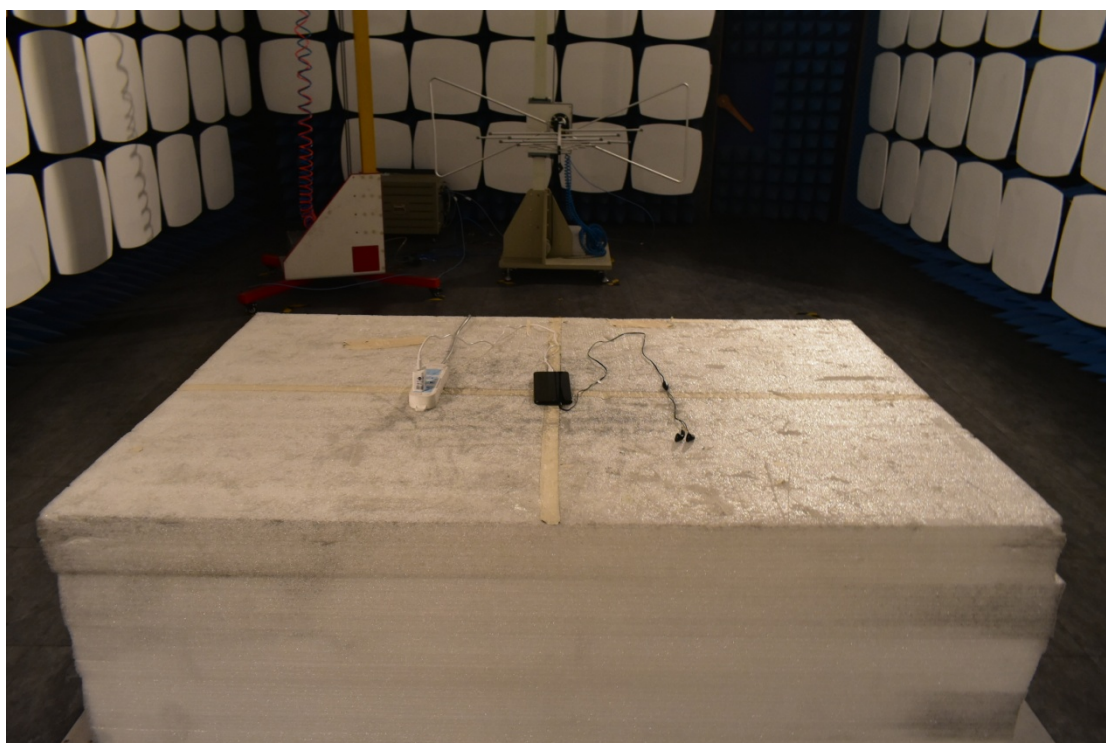

FCC ID:YHLBLUG61

Test Setup Photos

1. RF measurement setup

(GSM&WCDMA<E)

2. Radiated Spurious Emission(30MHz-1GHz)

3. Radiated Spurious Emission(above 1GHz)