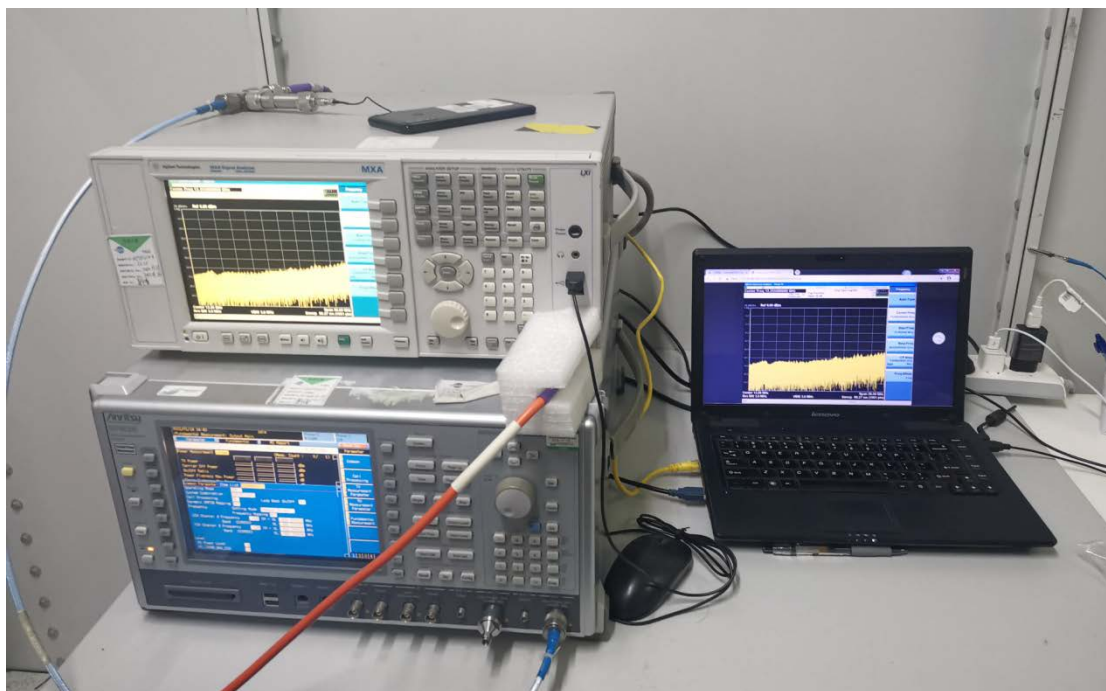

FCC ID:YHLBLUG61

Test Setup Photos

1. RF measurement setup

(GSM&WCDMA<E)

2. Radiated Spurious Emission(30MHz-1GHz)

3. Radiated Spurious Emission(above 1GHz)