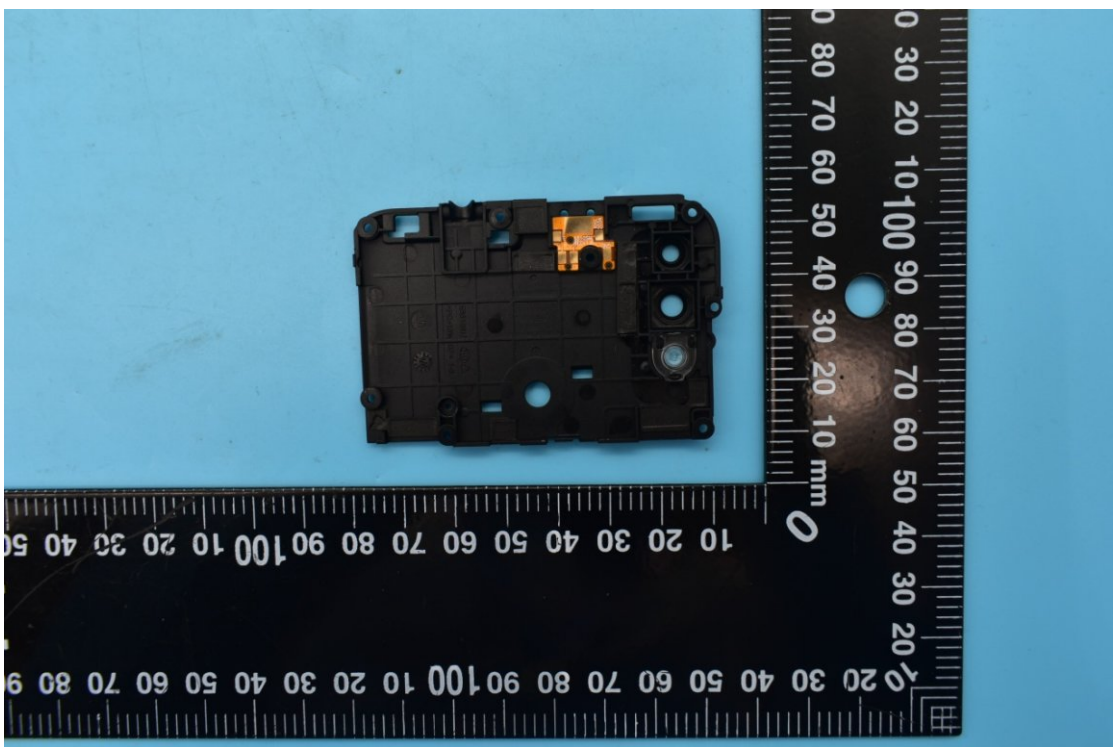

FCC ID:YHLBLUG61

Internal Photos

1. EUT uncover view

2. Antenna view