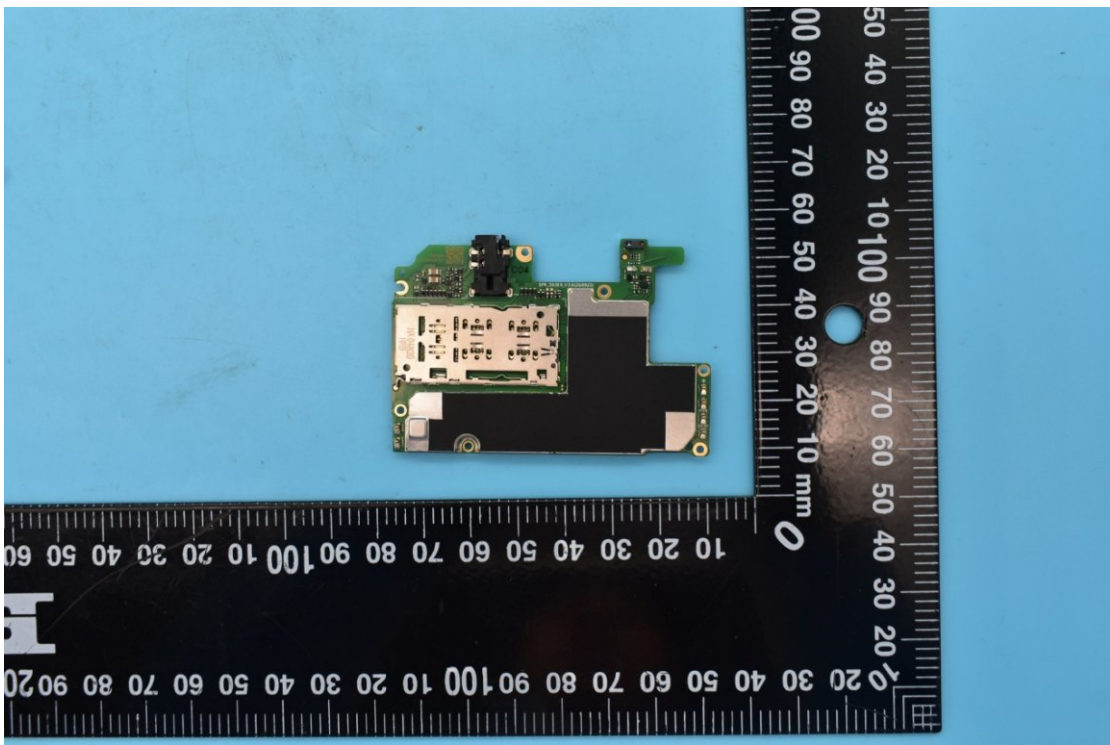

FCC ID:YHLBLUG61

Internal Photos

1. EUT uncover view

2. Antenna view