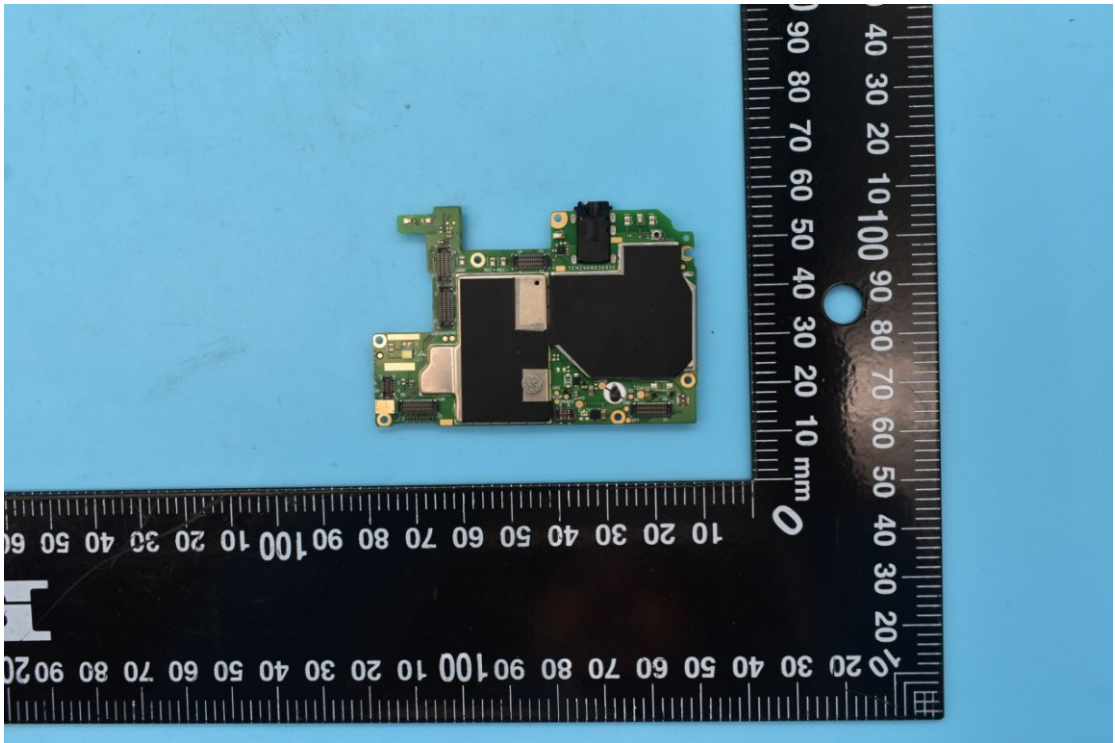

FCC ID:YHLBLUG61

Internal Photos

1. EUT uncover view

2. Antenna view