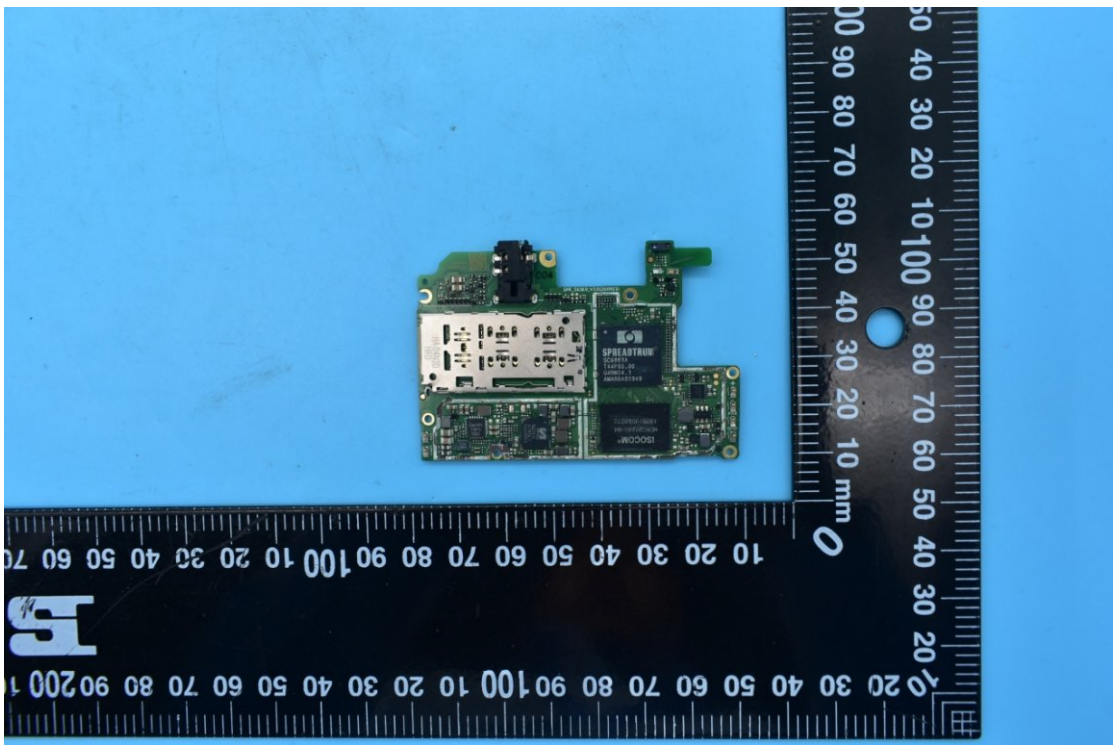

FCC ID:YHLBLUG61

Internal Photos

1. EUT uncover view

2. Antenna view