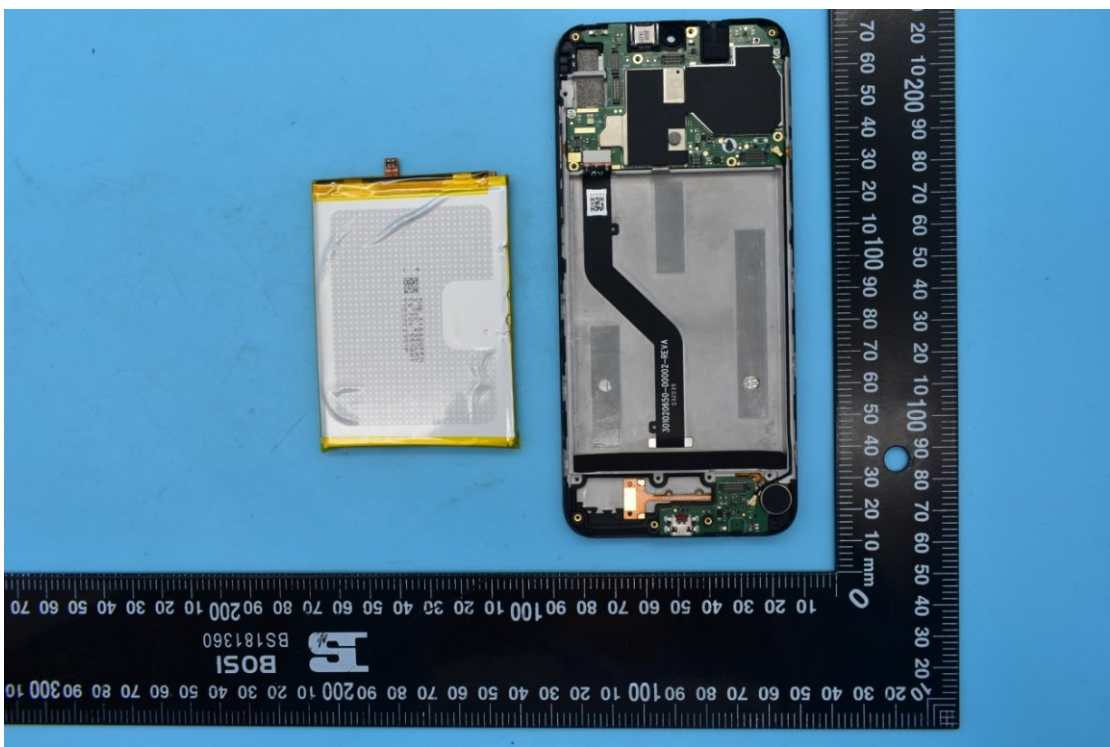

FCC ID:YHLBLUG61

Internal Photos

1. EUT uncover view

2. Antenna view