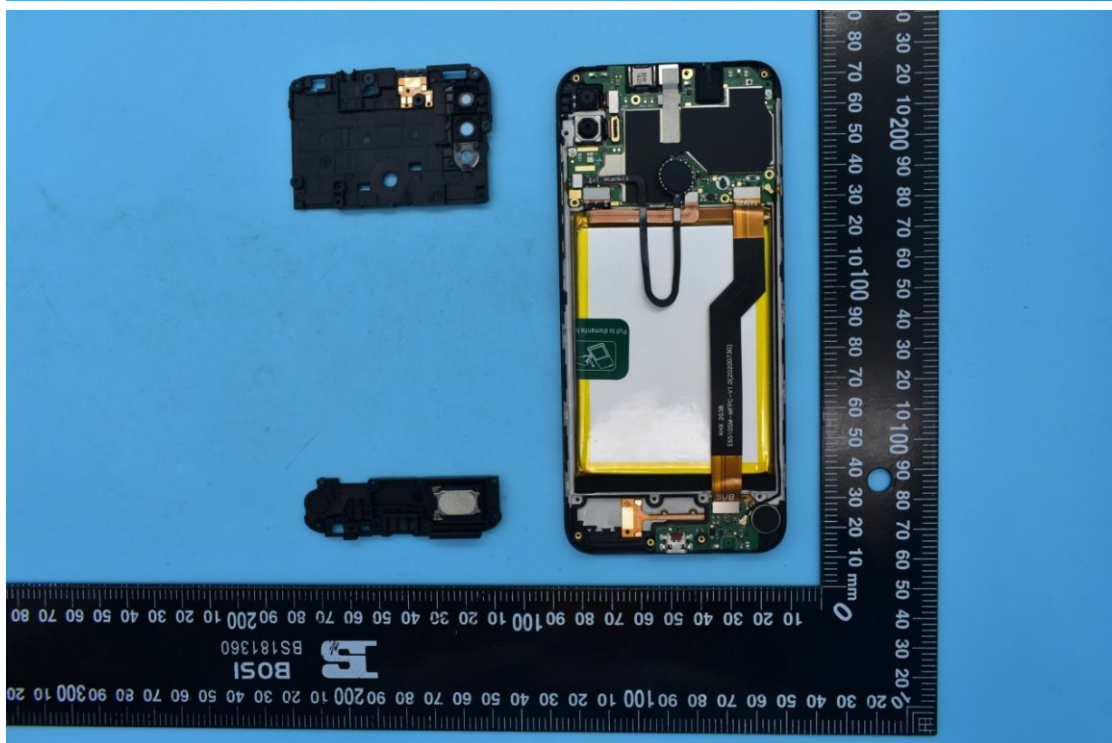

FCC ID:YHLBLUG61

Internal Photos

1. EUT uncover view

2. Antenna view