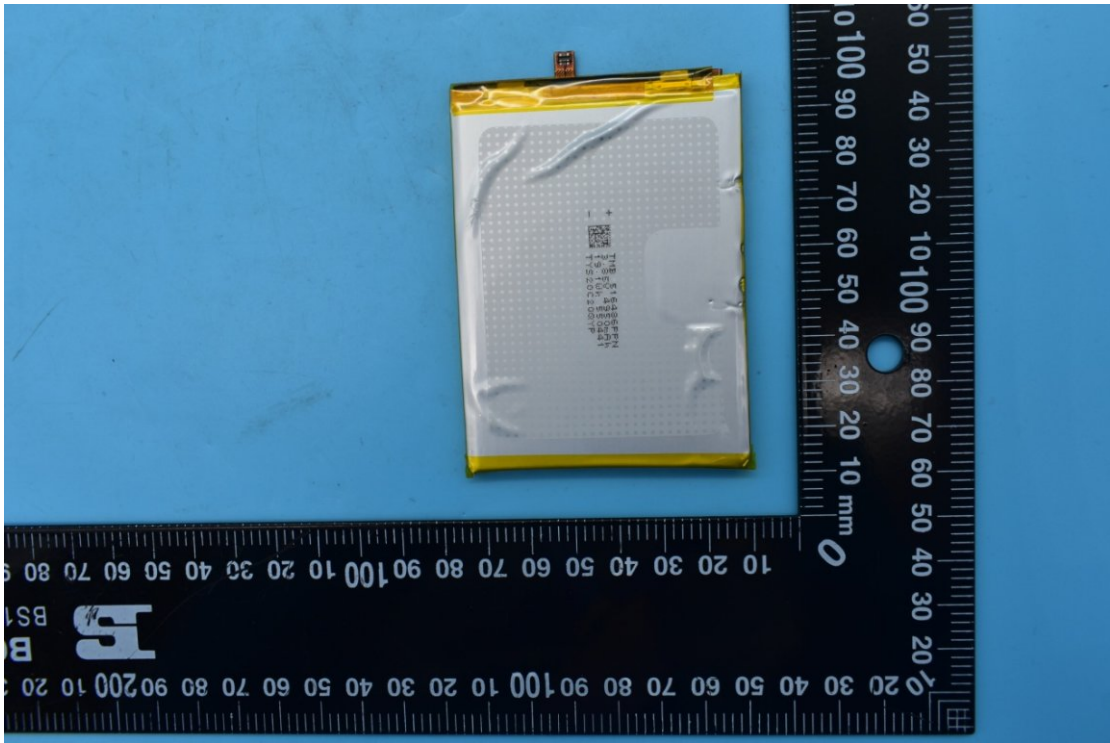

FCC ID:YHLBLUG61

Internal Photos

1. EUT uncover view

2. Antenna view