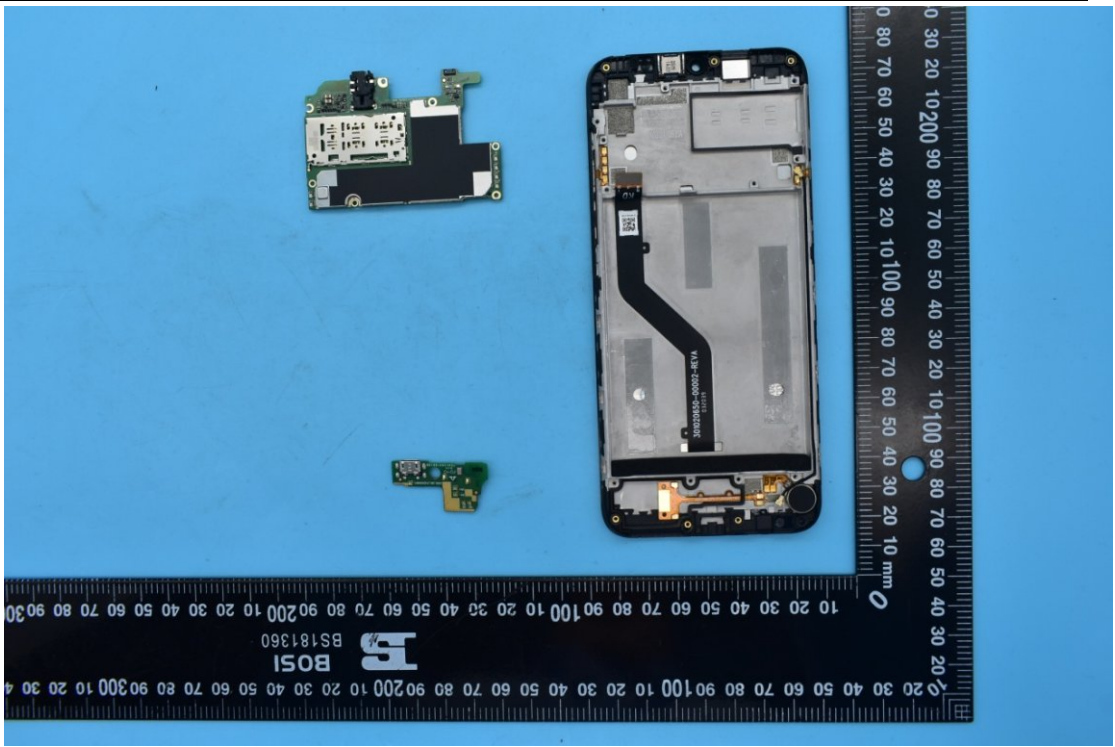

FCC ID:YHLBLUG61

Internal Photos

1. EUT uncover view

2. Antenna view