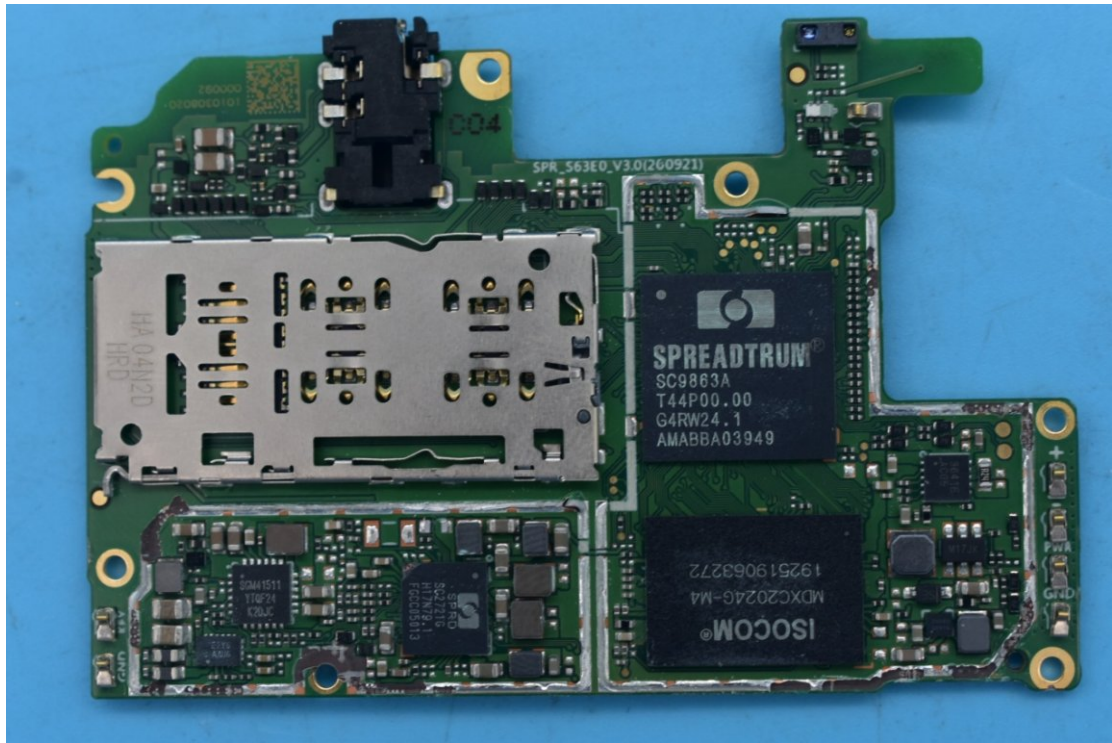

FCC ID:YHLBLUG61

Internal Photos

1. EUT uncover view

2. Antenna view