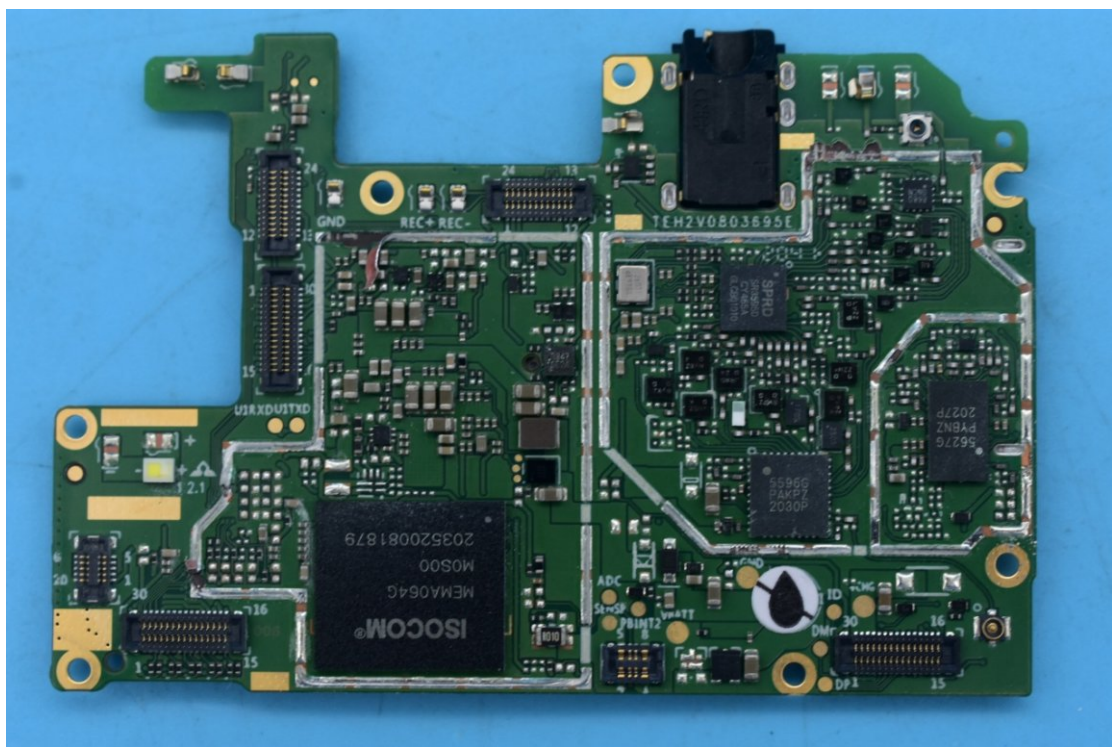

FCC ID:YHLBLUG61

Internal Photos

1. EUT uncover view

2. Antenna view