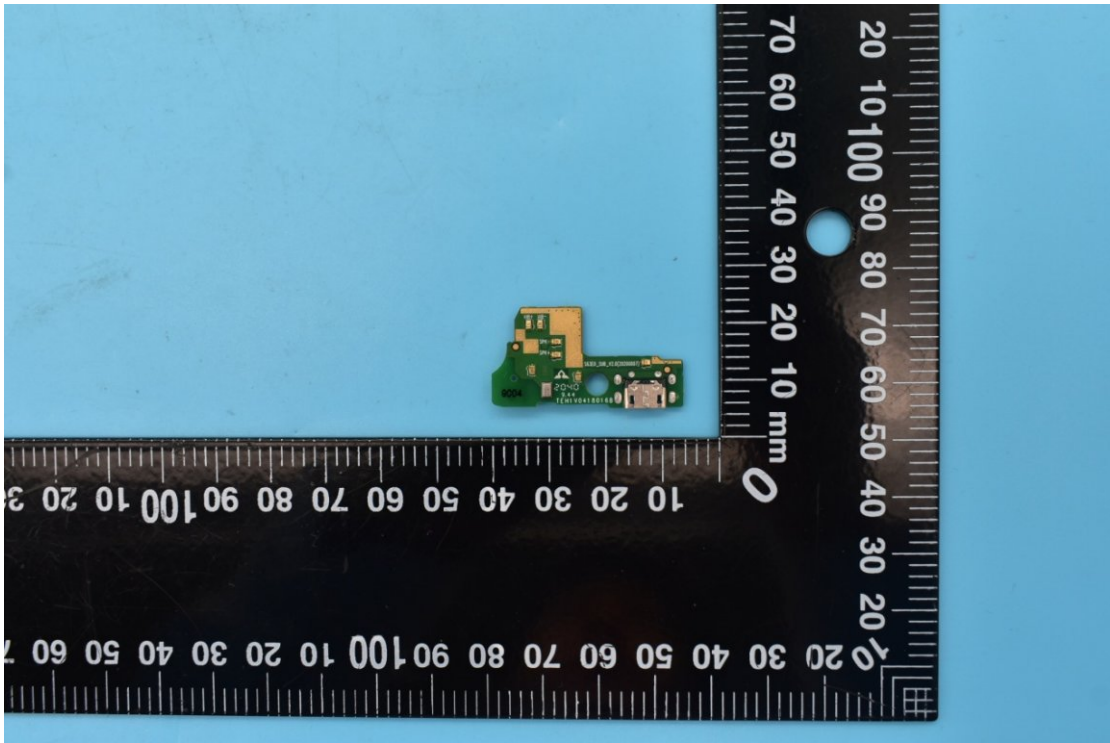

FCC ID:YHLBLUG61

Internal Photos

1. EUT uncover view

2. Antenna view