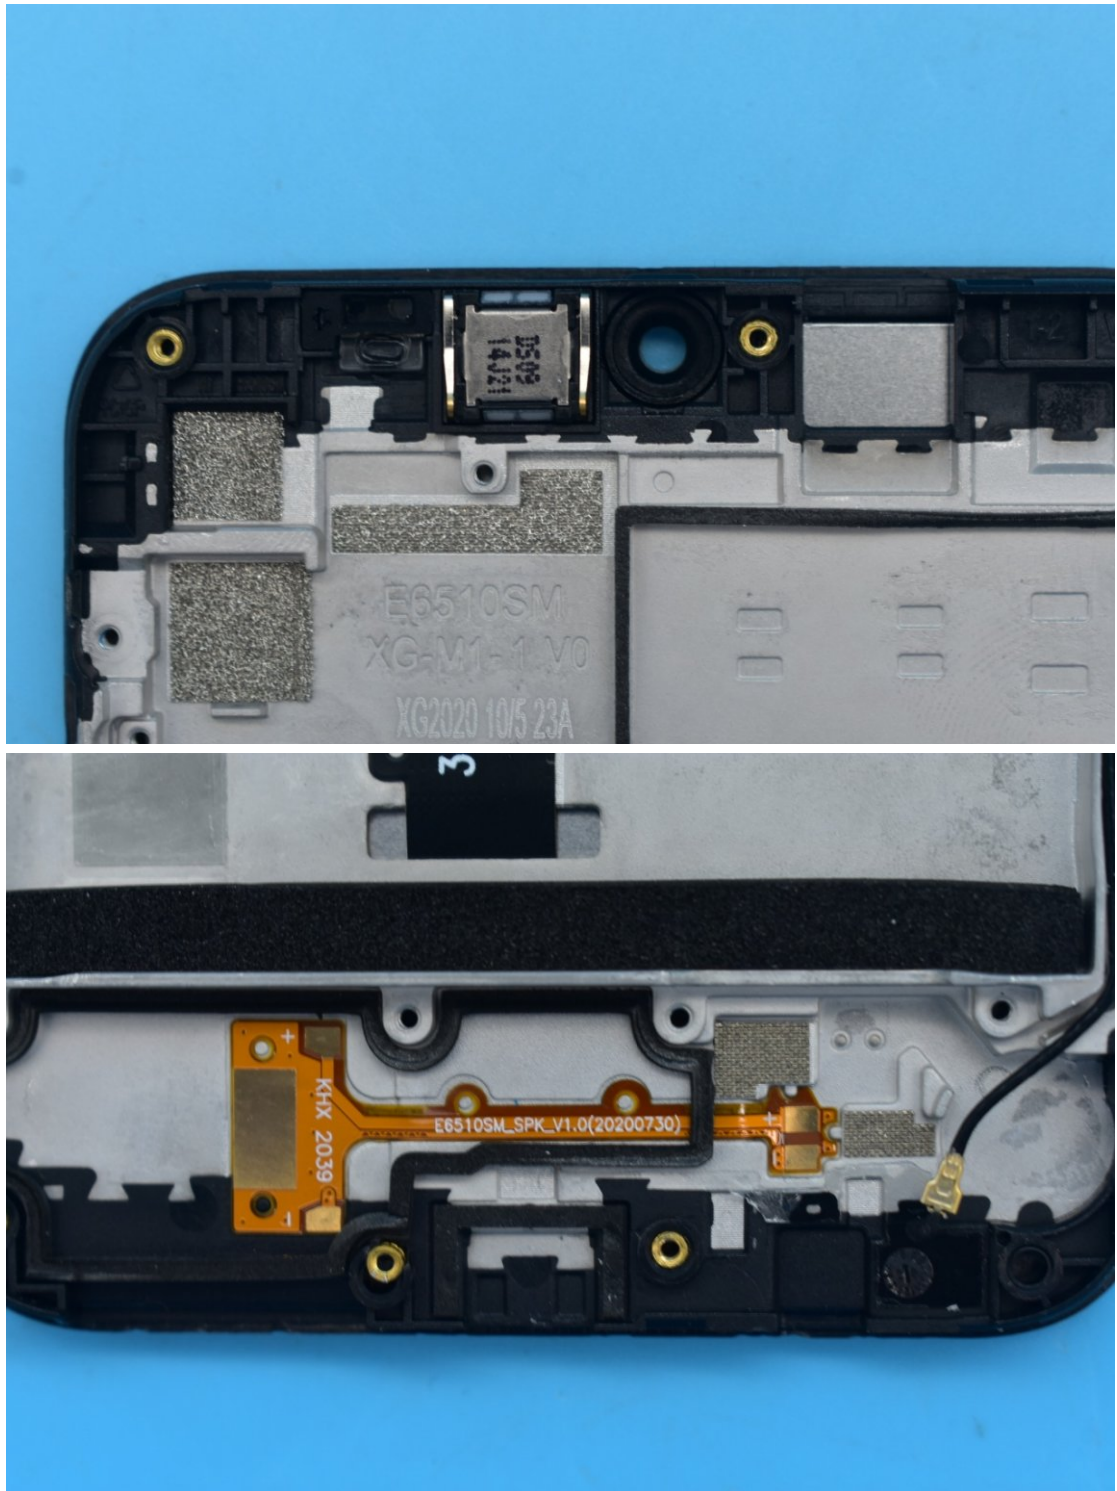

FCC ID:YHLBLUG61

Internal Photos

1. EUT uncover view

2. Antenna view