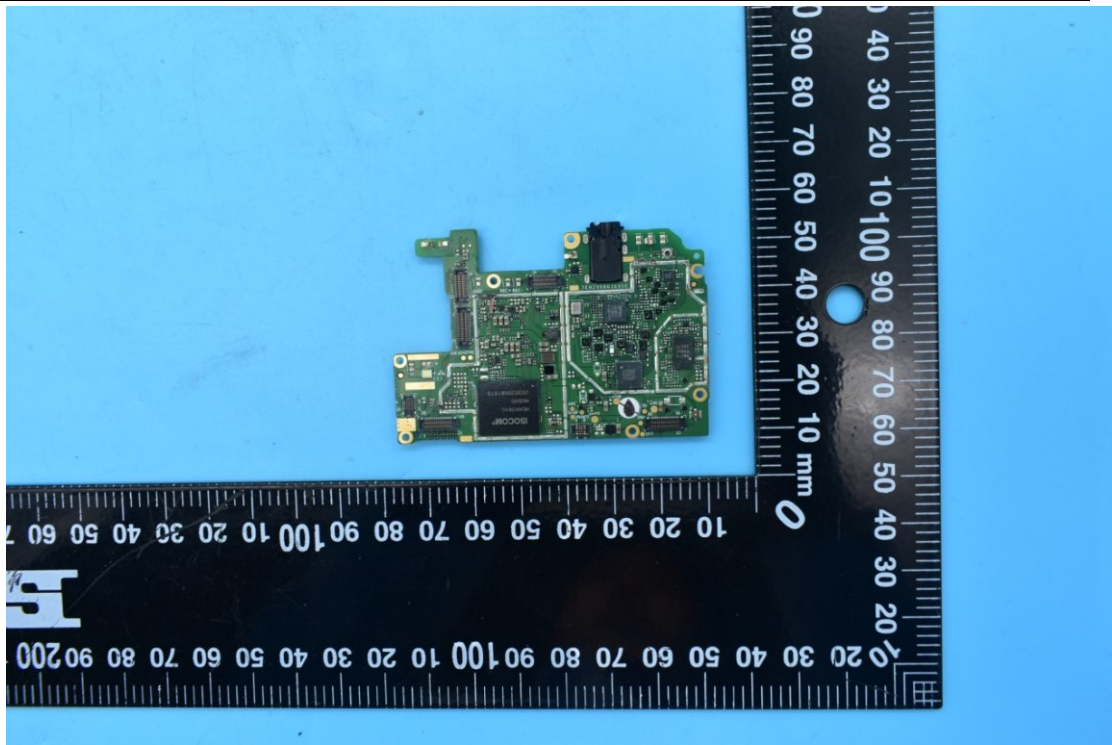

FCC ID:YHLBLUG61

Internal Photos

1. EUT uncover view

2. Antenna view