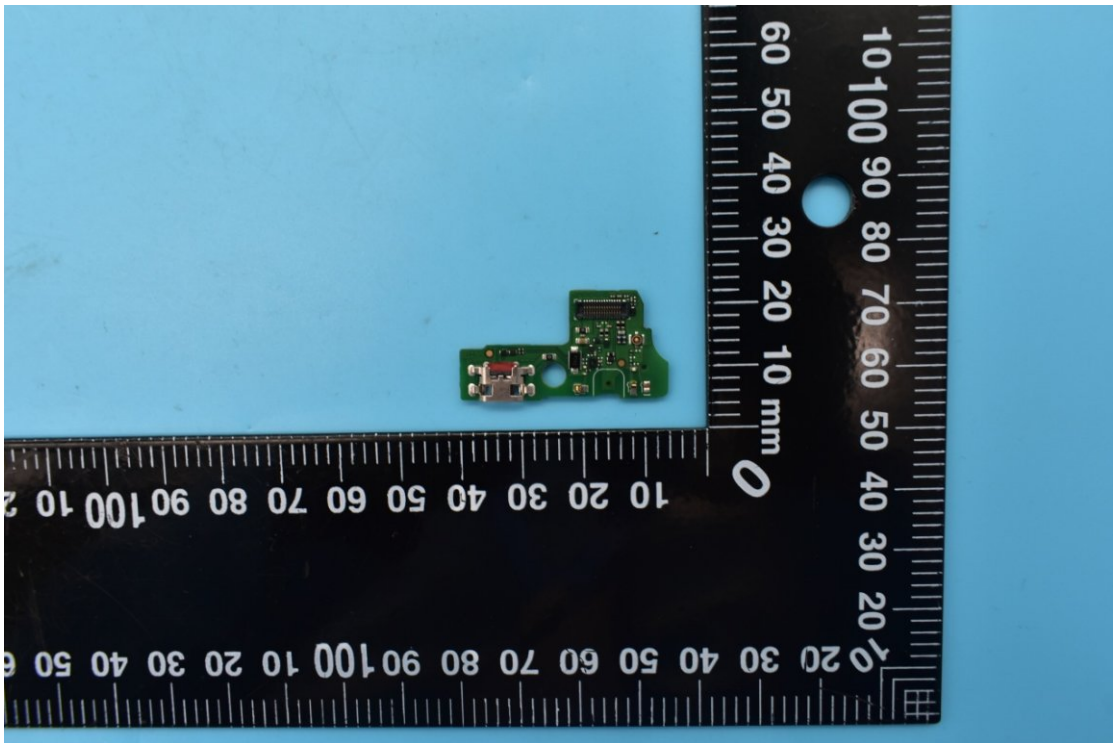

FCC ID:YHLBLUG61

Internal Photos

1. EUT uncover view

2. Antenna view