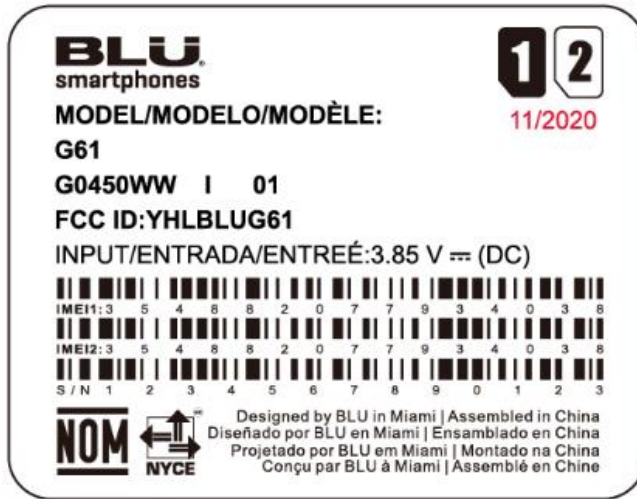

Label

Handset label

45x34mm

Label Location