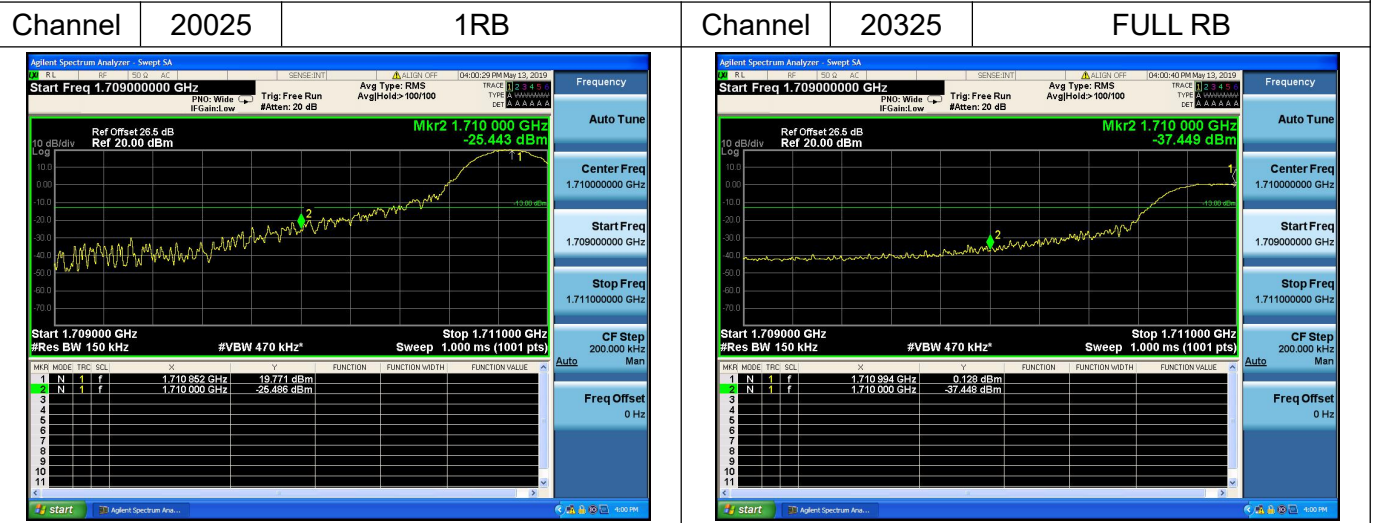

LTE Band 4

Channel Bandwidth: 15MHz

Channel Bandwidth: 15MHz

LTE Band 4

Channel Bandwidth: 20MHz

Channel Bandwidth: 20MHz

LTE Band 5

Channel Bandwidth: 1.4MHz

Channel 20407

1RB

Channel 20407

FULL RB

Channel Bandwidth: 1.4MHz

Channel 20643

1RB

Channel 20643

FULL RB

LTE Band 5

Channel Bandwidth: 3MHz

Channel Bandwidth: 3MHz

LTE Band 5

Channel Bandwidth: 5MHz

Channel Bandwidth: 5MHz

LTE Band 5