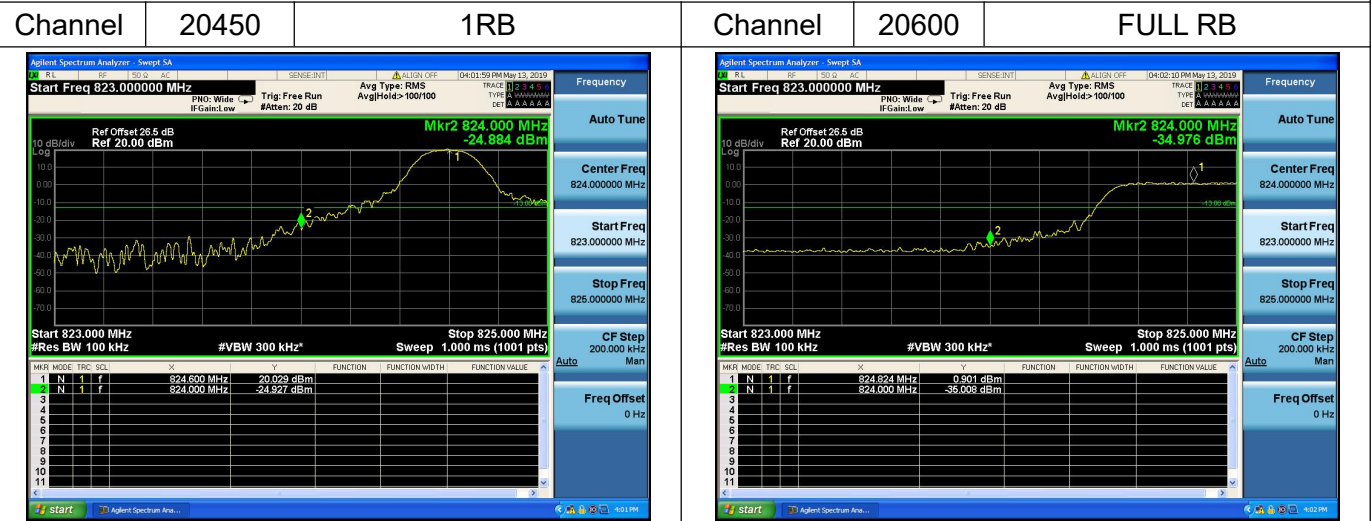

FULL RB

LTE Band 5

Channel Bandwidth: 3MHz

Channel Bandwidth: 3MHz

LTE Band 5

Channel Bandwidth: 5MHz

Channel Bandwidth: 5MHz

LTE Band 5

Channel Bandwidth: 10MHz

Channel Bandwidth: 10MHz

LTE Band 12

Channel Bandwidth: 1.4MHz

Channel Bandwidth: 1.4MHz

LTE Band 12

Channel Bandwidth: 3MHz

Channel Bandwidth: 3MHz