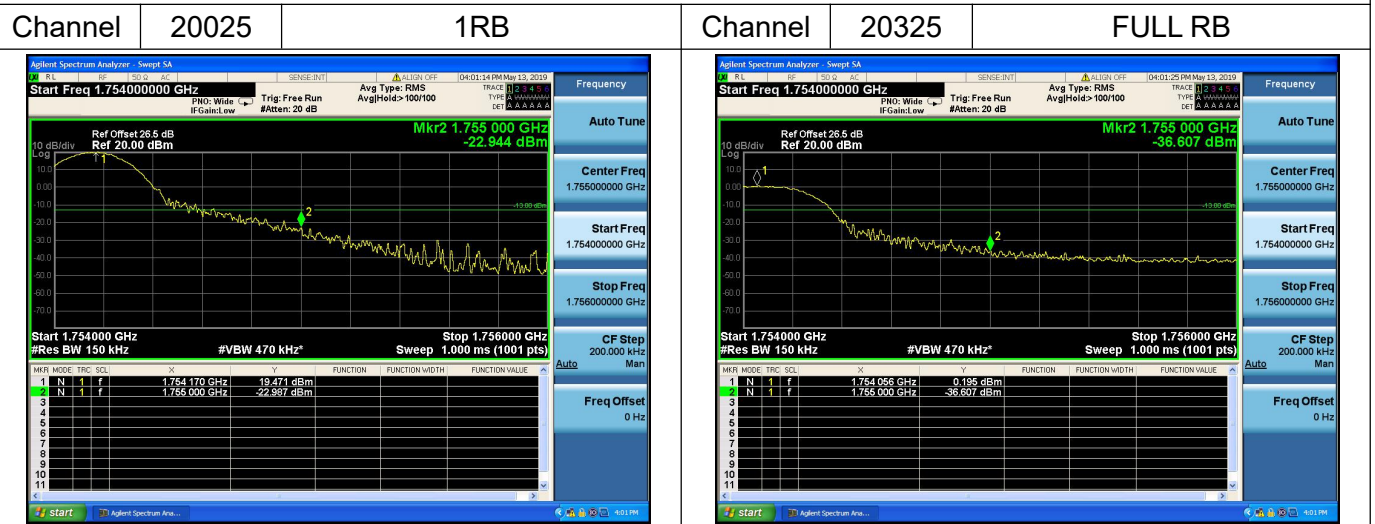

LTE Band 4

Channel Bandwidth: 15MHz

Channel Bandwidth: 15MHz

LTE Band 4

Channel Bandwidth: 20MHz

Channel Bandwidth: 20MHz

LTE Band 5

Channel Bandwidth: 1.4MHz

Channel 20407

1RB

Channel 20407

FULL RB

Channel Bandwidth: 1.4MHz

Channel 20643

1RB

Channel 20643

FULL RB

LTE Band 5

Channel Bandwidth: 3MHz

Channel Bandwidth: 3MHz

LTE Band 5

Channel Bandwidth: 5MHz

Channel Bandwidth: 5MHz

LTE Band 5