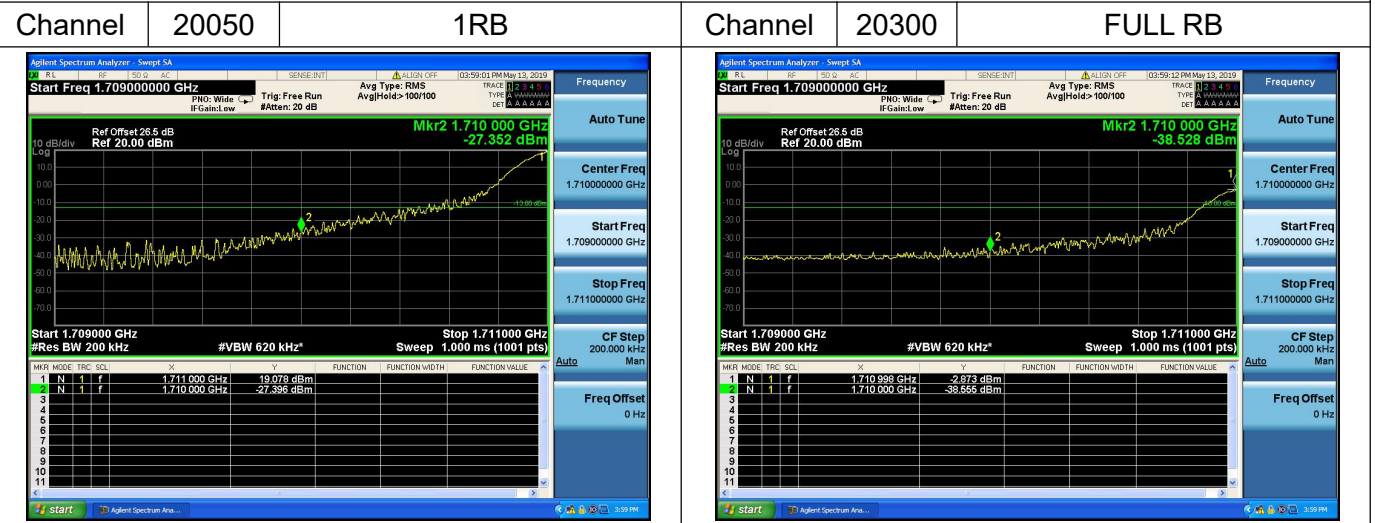

LTE Band 4

Channel Bandwidth: 15MHz

Channel Bandwidth: 15MHz

LTE Band 4

Channel Bandwidth: 20MHz

Channel Bandwidth: 20MHz

LTE Band 5

Channel Bandwidth: 1.4MHz

Channel 20407

1RB

Channel 20407

FULL RB

Channel Bandwidth: 1.4MHz

Channel 20643

1RB

Channel 20643

FULL RB

LTE Band 5

Channel Bandwidth: 3MHz

Channel Bandwidth: 3MHz

LTE Band 5

Channel Bandwidth: 5MHz

Channel Bandwidth: 5MHz

LTE Band 5