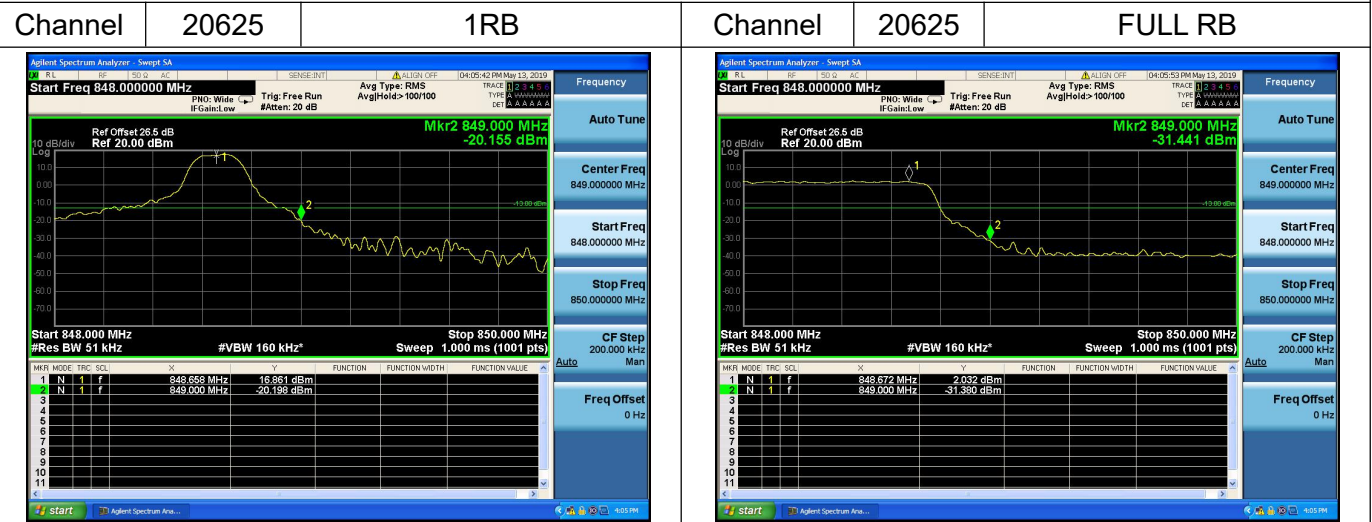

FULL RB

LTE Band 5

Channel Bandwidth: 3MHz

Channel Bandwidth: 3MHz

LTE Band 5

Channel Bandwidth: 5MHz

Channel Bandwidth: 5MHz

LTE Band 5

Channel Bandwidth: 10MHz

Channel Bandwidth: 10MHz

LTE Band 12

Channel Bandwidth: 1.4MHz

Channel Bandwidth: 1.4MHz

LTE Band 12

Channel Bandwidth: 3MHz

Channel Bandwidth: 3MHz