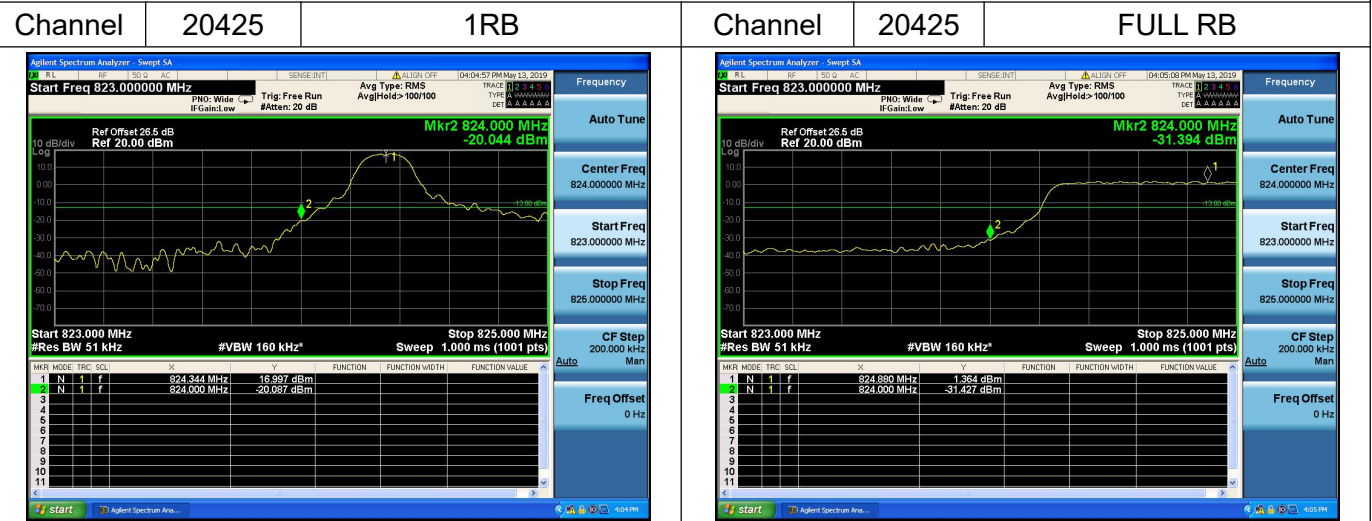

FULL RB

LTE Band 5

Channel Bandwidth: 3MHz

Channel Bandwidth: 3MHz

LTE Band 5

Channel Bandwidth: 5MHz

Channel Bandwidth: 5MHz

LTE Band 5

Channel Bandwidth: 10MHz

Channel Bandwidth: 10MHz

LTE Band 12

Channel Bandwidth: 1.4MHz

Channel Bandwidth: 1.4MHz

LTE Band 12

Channel Bandwidth: 3MHz

Channel Bandwidth: 3MHz