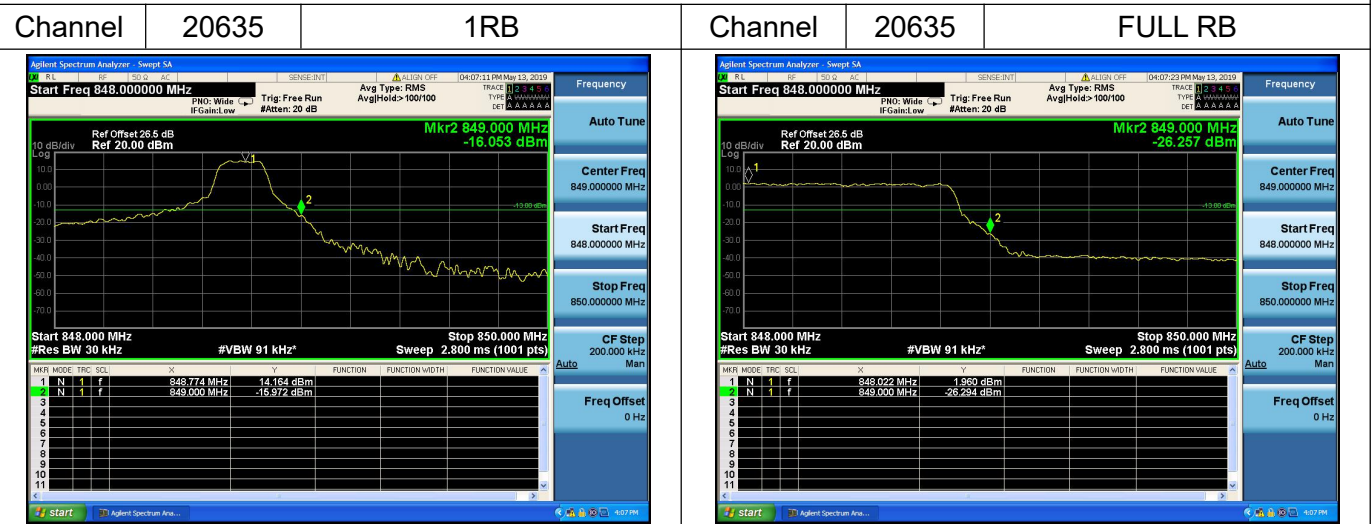

Channel 20407

1RB

Channel 20407

FULL RB

Channel Bandwidth: 1.4MHz

Channel 20643

1RB

Channel 20643

FULL RB

LTE Band 5

Channel Bandwidth: 3MHz

Channel Bandwidth: 3MHz

LTE Band 5

Channel Bandwidth: 5MHz

Channel Bandwidth: 5MHz

LTE Band 5

Channel Bandwidth: 10MHz

Channel Bandwidth: 10MHz

LTE Band 12

Channel Bandwidth: 1.4MHz

Channel Bandwidth: 1.4MHz

LTE Band 12

Channel Bandwidth: 3MHz

Channel Bandwidth: 3MHz