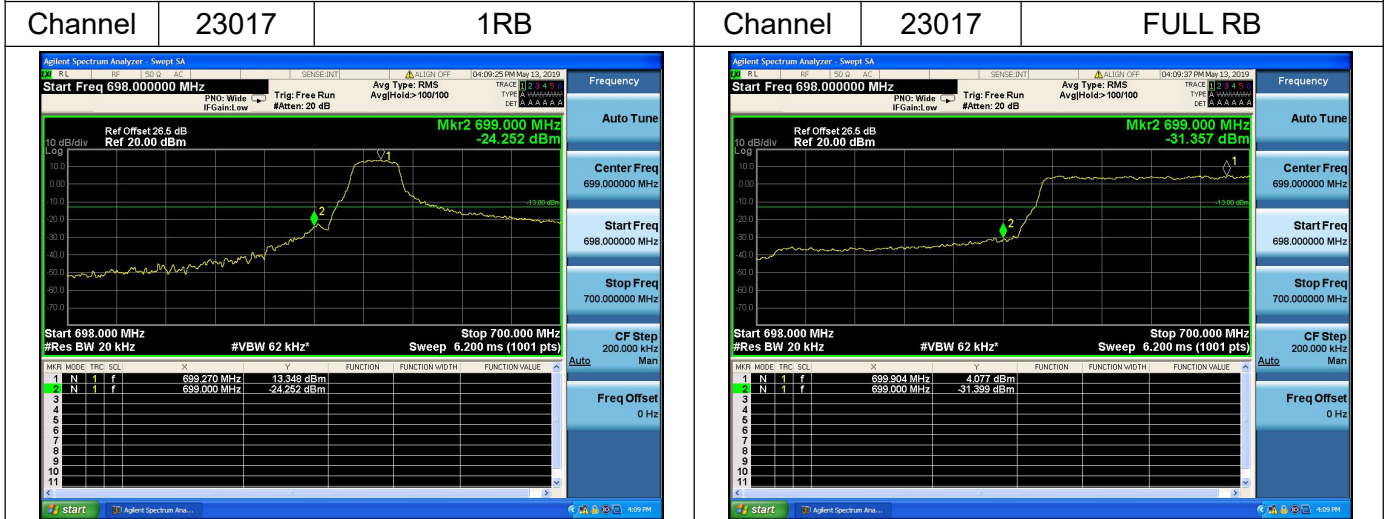

FULL RB

LTE Band 5

Channel Bandwidth: 3MHz

Channel Bandwidth: 3MHz

LTE Band 5

Channel Bandwidth: 5MHz

Channel Bandwidth: 5MHz

LTE Band 5

Channel Bandwidth: 10MHz

Channel Bandwidth: 10MHz

LTE Band 12

Channel Bandwidth: 1.4MHz

Channel Bandwidth: 1.4MHz

LTE Band 12

Channel Bandwidth: 3MHz

Channel Bandwidth: 3MHz