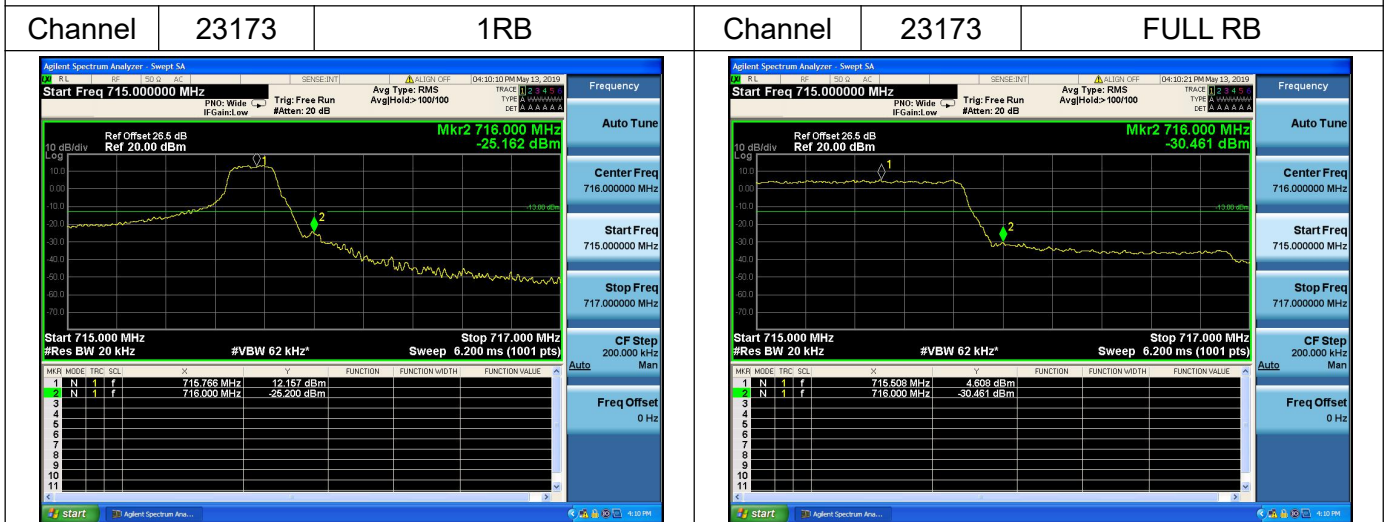

FULL RB

LTE Band 5

Channel Bandwidth: 3MHz

Channel Bandwidth: 3MHz

LTE Band 5

Channel Bandwidth: 5MHz

Channel Bandwidth: 5MHz

LTE Band 5

Channel Bandwidth: 10MHz

Channel Bandwidth: 10MHz

LTE Band 12

Channel Bandwidth: 1.4MHz

Channel Bandwidth: 1.4MHz

LTE Band 12

Channel Bandwidth: 3MHz

Channel Bandwidth: 3MHz