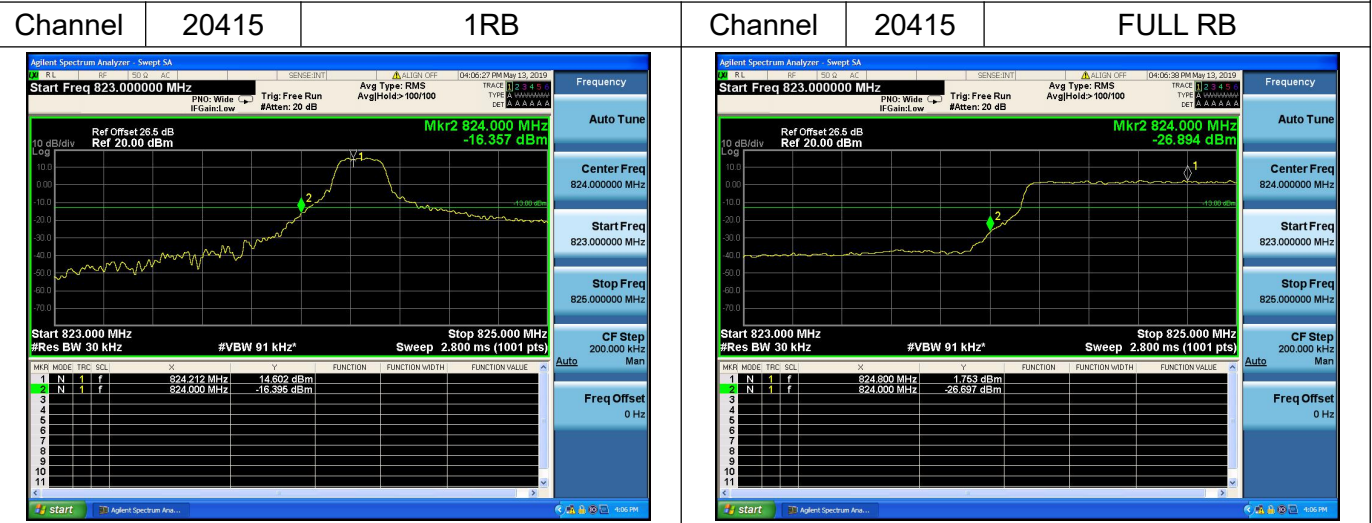

LTE Band 4

Channel Bandwidth: 15MHz

Channel Bandwidth: 15MHz

LTE Band 4

Channel Bandwidth: 20MHz

Channel Bandwidth: 20MHz

LTE Band 5

Channel Bandwidth: 1.4MHz

Channel 20407

1RB

Channel 20407

FULL RB

Channel Bandwidth: 1.4MHz

Channel 20643

1RB

Channel 20643

FULL RB

LTE Band 5

Channel Bandwidth: 3MHz

Channel Bandwidth: 3MHz

LTE Band 5

Channel Bandwidth: 5MHz

Channel Bandwidth: 5MHz

LTE Band 5