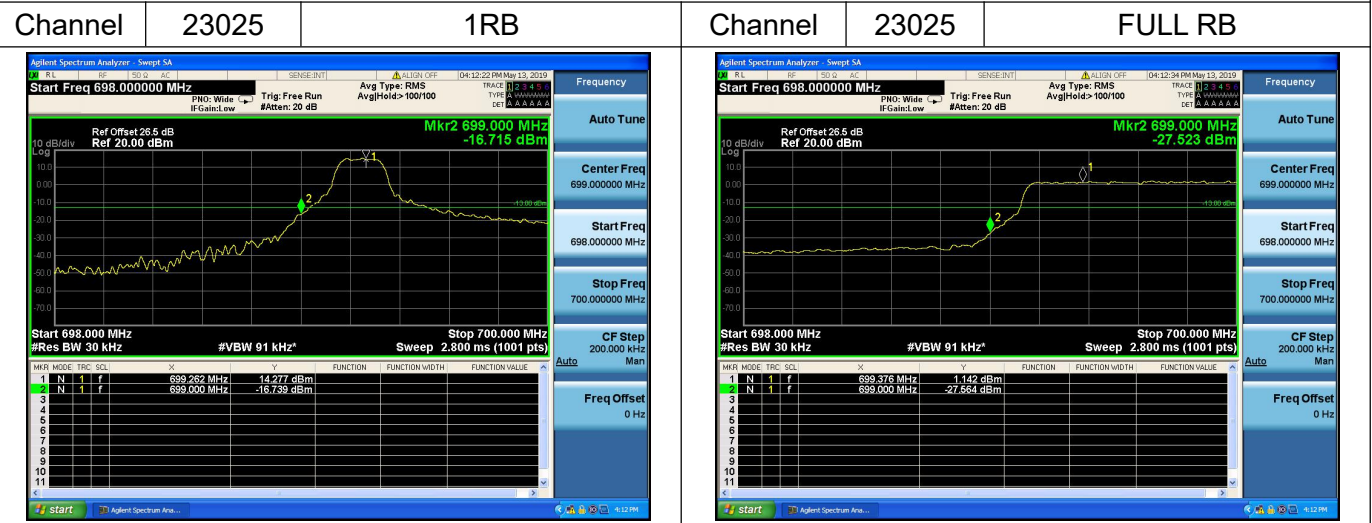

FULL RB

LTE Band 5

Channel Bandwidth: 3MHz

Channel Bandwidth: 3MHz

LTE Band 5

Channel Bandwidth: 5MHz

Channel Bandwidth: 5MHz

LTE Band 5

Channel Bandwidth: 10MHz

Channel Bandwidth: 10MHz

LTE Band 12

Channel Bandwidth: 1.4MHz

Channel Bandwidth: 1.4MHz

LTE Band 12

Channel Bandwidth: 3MHz

Channel Bandwidth: 3MHz