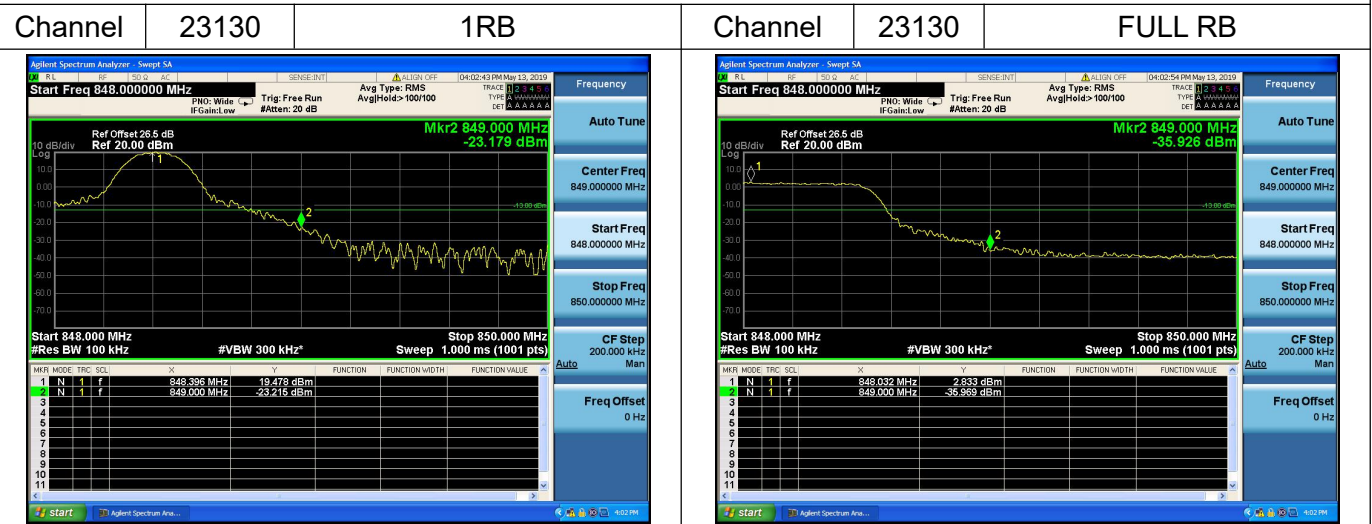

Channel 20407

1RB

Channel 20407

FULL RB

Channel Bandwidth: 1.4MHz

Channel 20643

1RB

Channel 20643

FULL RB

LTE Band 5

Channel Bandwidth: 3MHz

Channel Bandwidth: 3MHz

LTE Band 5

Channel Bandwidth: 5MHz

Channel Bandwidth: 5MHz

LTE Band 5

Channel Bandwidth: 10MHz

Channel Bandwidth: 10MHz

LTE Band 12

Channel Bandwidth: 1.4MHz

Channel Bandwidth: 1.4MHz

LTE Band 12

Channel Bandwidth: 3MHz

Channel Bandwidth: 3MHz