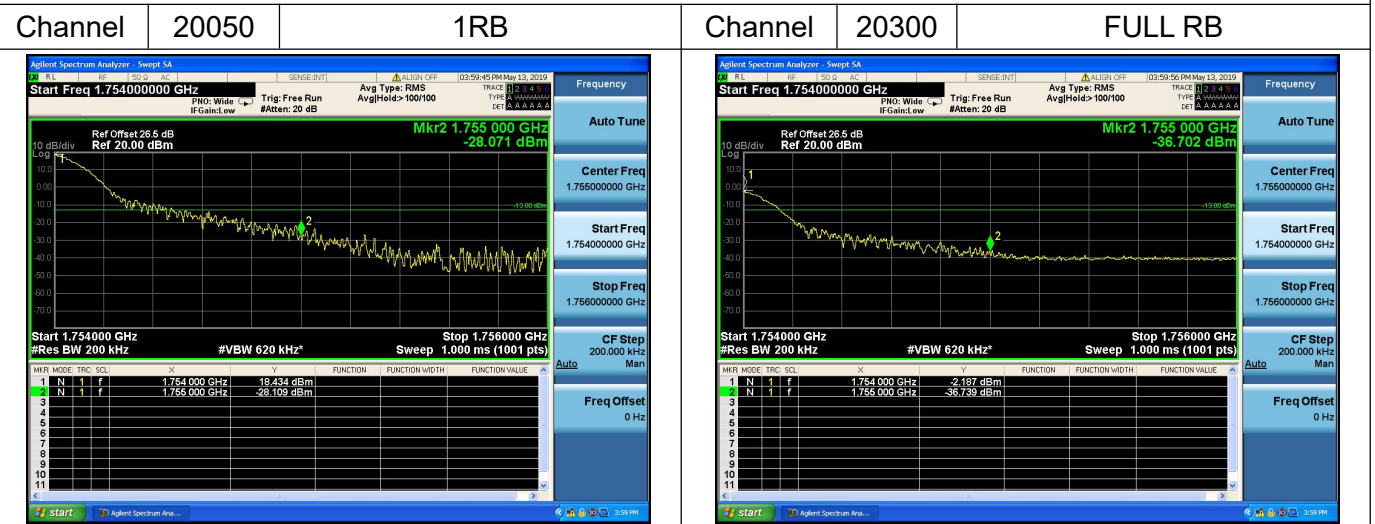

LTE Band 4

Channel Bandwidth: 15MHz

Channel Bandwidth: 15MHz

LTE Band 4

Channel Bandwidth: 20MHz

Channel Bandwidth: 20MHz

LTE Band 5

Channel Bandwidth: 1.4MHz

Channel 20407

1RB

Channel 20407

FULL RB

Channel Bandwidth: 1.4MHz

Channel 20643

1RB

Channel 20643

FULL RB

LTE Band 5

Channel Bandwidth: 3MHz

Channel Bandwidth: 3MHz

LTE Band 5

Channel Bandwidth: 5MHz

Channel Bandwidth: 5MHz

LTE Band 5

Channel Bandwidth: 10MHz

Channel Bandwidth: 10MHz

LTE Band 12

Channel Bandwidth: 1.4MHz

Channel Bandwidth: 1.4MHz

LTE Band 12

Channel Bandwidth: 3MHz

Channel Bandwidth: 3MHz