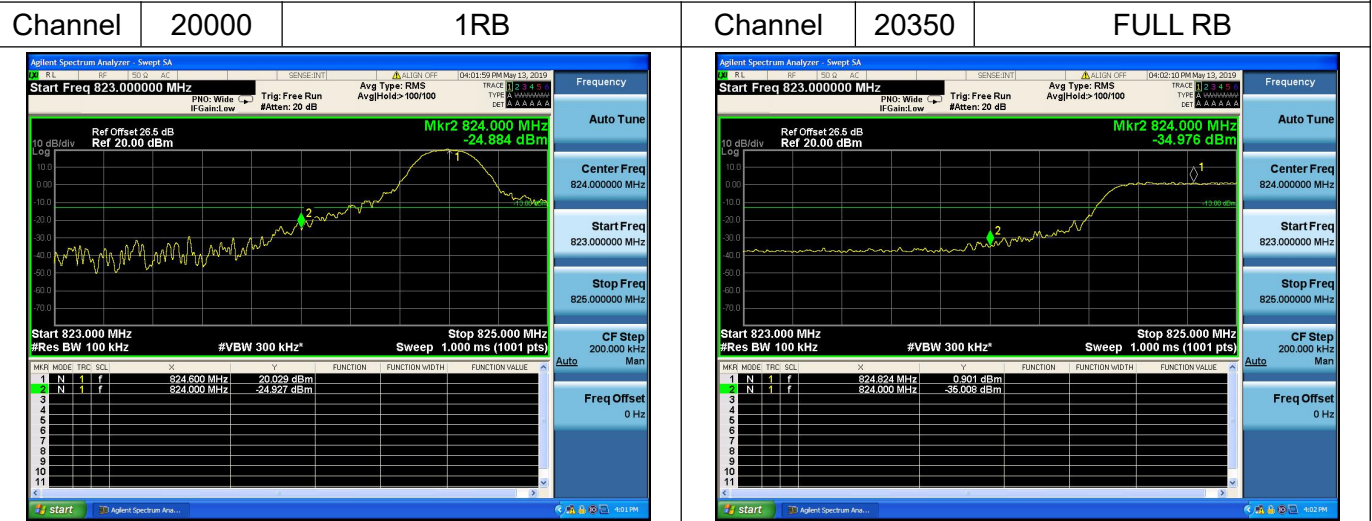

Channel Bandwidth: 15MHz

LTE Band 2

Channel Bandwidth: 20MHz

Channel Bandwidth: 20MHz

LTE Band 4

Channel Bandwidth: 1.4MHz

Channel Bandwidth: 1.4MHz

LTE Band 4

Channel Bandwidth: 3MHz

Channel Bandwidth: 3MHz

LTE Band 4

Channel Bandwidth: 5MHz

Channel Bandwidth: 5MHz

LTE Band 4

Channel Bandwidth: 10MHz

Channel Bandwidth: 10MHz