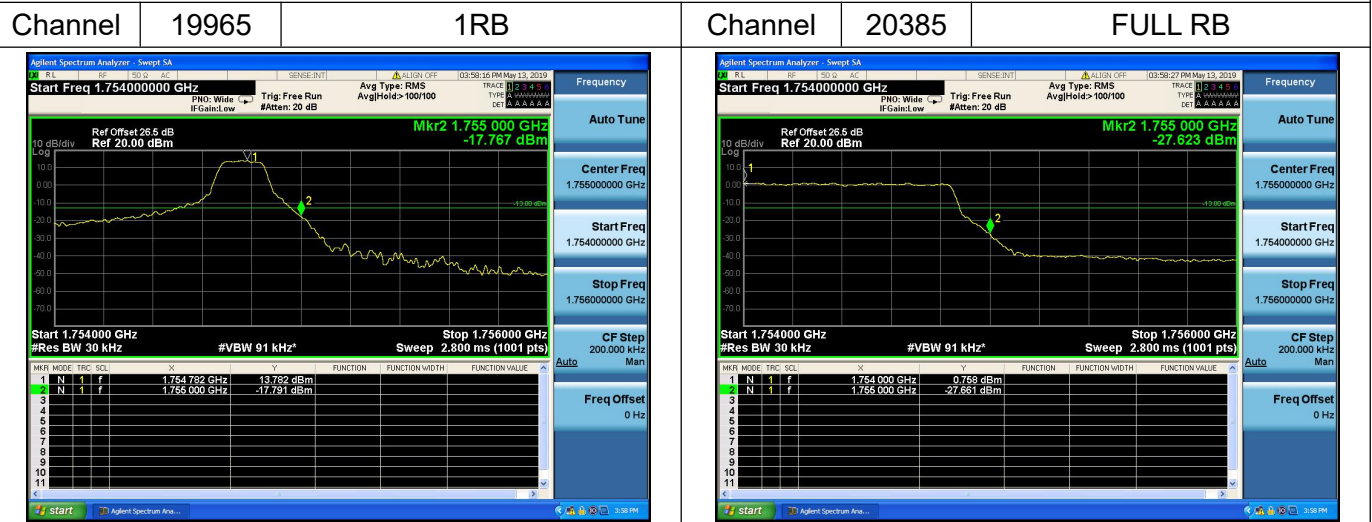

LTE Band 2

Channel Bandwidth: 5MHz

Channel Bandwidth: 5MHz

LTE Band 2

Channel Bandwidth: 10MHz

Channel Bandwidth: 10MHz

LTE Band 2

Channel Bandwidth: 15MHz

Channel Bandwidth: 15MHz

LTE Band 2

Channel Bandwidth: 20MHz

Channel Bandwidth: 20MHz

LTE Band 4

Channel Bandwidth: 1.4MHz

Channel Bandwidth: 1.4MHz

LTE Band 4

Channel Bandwidth: 3MHz

Channel Bandwidth: 3MHz

LTE Band 4

Channel Bandwidth: 5MHz

Channel Bandwidth: 5MHz

LTE Band 4

Channel Bandwidth: 10MHz

Channel Bandwidth: 10MHz