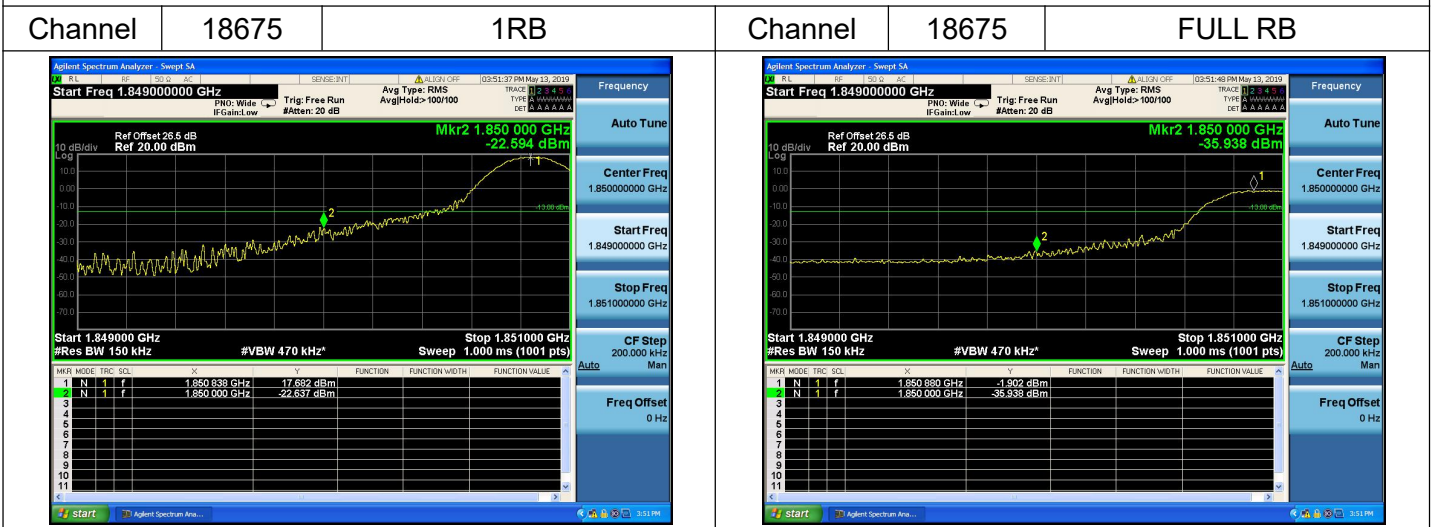

LTE Band 2

Channel Bandwidth: 5MHz

Channel Bandwidth: 5MHz

LTE Band 2

Channel Bandwidth: 10MHz

Channel Bandwidth: 10MHz

LTE Band 2

Channel Bandwidth: 15MHz

Channel Bandwidth: 15MHz

LTE Band 2

Channel Bandwidth: 20MHz

Channel Bandwidth: 20MHz

LTE Band 4

Channel Bandwidth: 1.4MHz

Channel Bandwidth: 1.4MHz

LTE Band 4

Channel Bandwidth: 3MHz

Channel Bandwidth: 3MHz

LTE Band 4

Channel Bandwidth: 5MHz

Channel Bandwidth: 5MHz

LTE Band 4

Channel Bandwidth: 10MHz

Channel Bandwidth: 10MHz