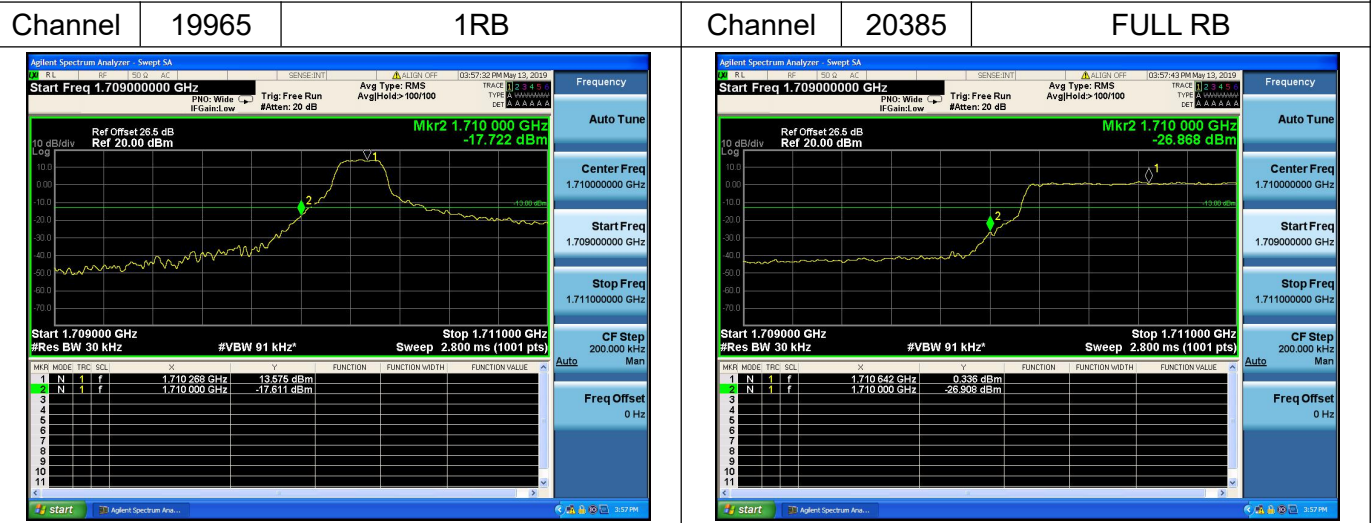

LTE Band 2

Channel Bandwidth: 5MHz

Channel Bandwidth: 5MHz

LTE Band 2

Channel Bandwidth: 10MHz

Channel Bandwidth: 10MHz

LTE Band 2

Channel Bandwidth: 15MHz

Channel Bandwidth: 15MHz

LTE Band 2

Channel Bandwidth: 20MHz

Channel Bandwidth: 20MHz

LTE Band 4

Channel Bandwidth: 1.4MHz

Channel Bandwidth: 1.4MHz

LTE Band 4

Channel Bandwidth: 3MHz

Channel Bandwidth: 3MHz

LTE Band 4

Channel Bandwidth: 5MHz

Channel Bandwidth: 5MHz

LTE Band 4

Channel Bandwidth: 10MHz

Channel Bandwidth: 10MHz