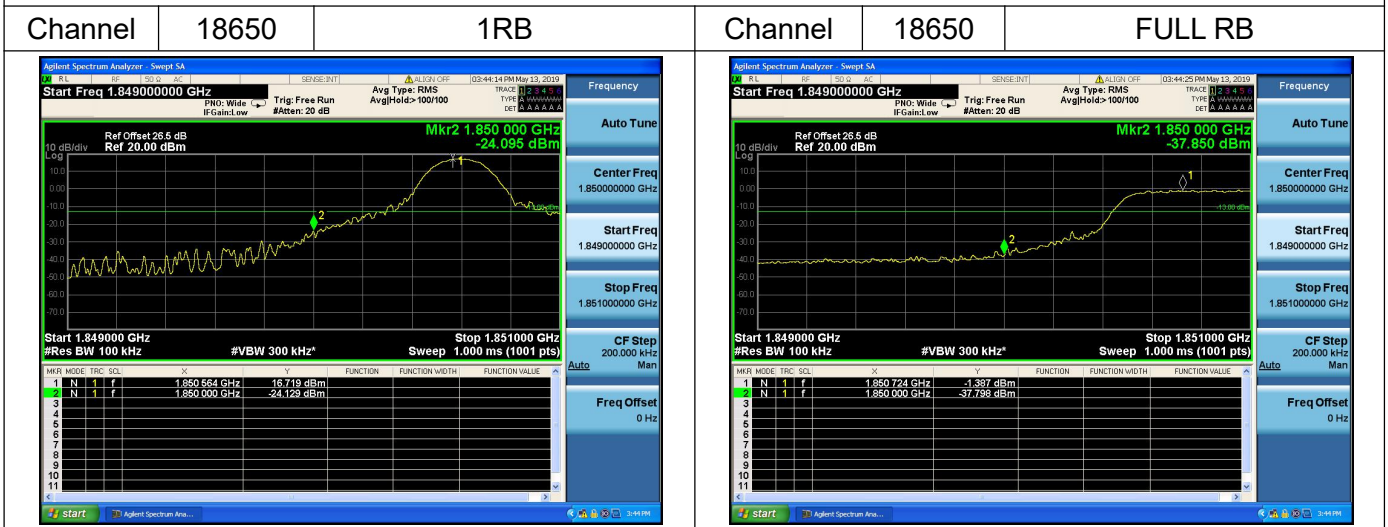

LTE Band 2

Channel Bandwidth: 5MHz

Channel Bandwidth: 5MHz

LTE Band 2

Channel Bandwidth: 10MHz

Channel Bandwidth: 10MHz

LTE Band 2

Channel Bandwidth: 15MHz

Channel Bandwidth: 15MHz

LTE Band 2

Channel Bandwidth: 20MHz

Channel Bandwidth: 20MHz

LTE Band 4

Channel Bandwidth: 1.4MHz

Channel Bandwidth: 1.4MHz

LTE Band 4

Channel Bandwidth: 3MHz

Channel Bandwidth: 3MHz

LTE Band 4

Channel Bandwidth: 5MHz

Channel Bandwidth: 5MHz

LTE Band 4

Channel Bandwidth: 10MHz

Channel Bandwidth: 10MHz