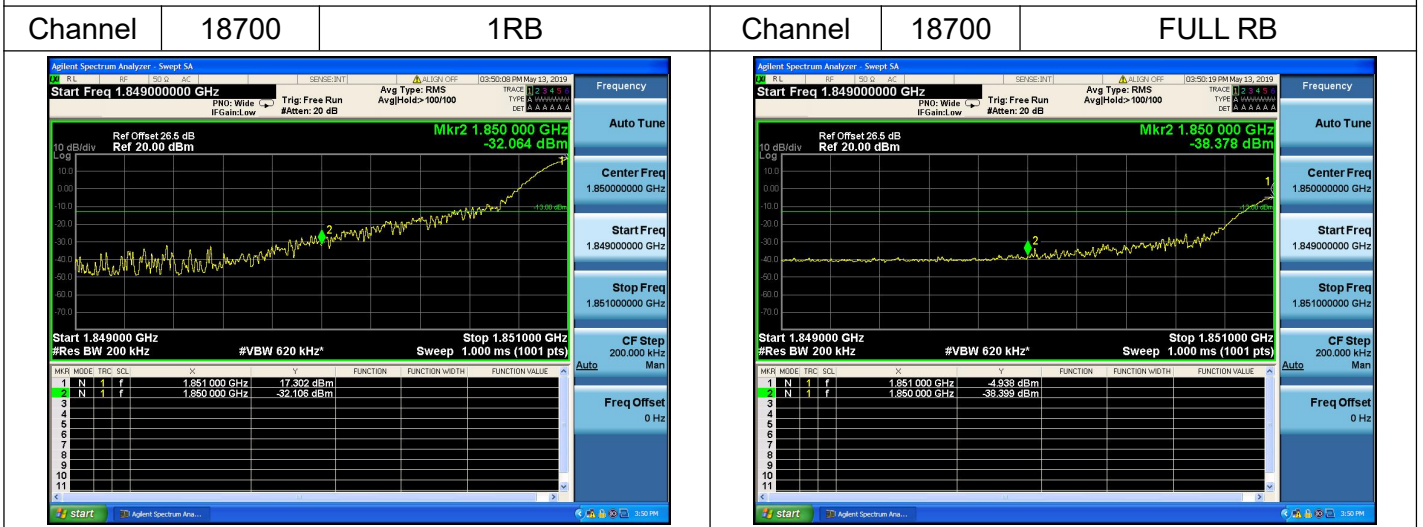

LTE Band 2

Channel Bandwidth: 5MHz

Channel Bandwidth: 5MHz

LTE Band 2

Channel Bandwidth: 10MHz

Channel Bandwidth: 10MHz

LTE Band 2

Channel Bandwidth: 15MHz

Channel Bandwidth: 15MHz

LTE Band 2

Channel Bandwidth: 20MHz

Channel Bandwidth: 20MHz

LTE Band 4

Channel Bandwidth: 1.4MHz

Channel Bandwidth: 1.4MHz

LTE Band 4

Channel Bandwidth: 3MHz

Channel Bandwidth: 3MHz

LTE Band 4

Channel Bandwidth: 5MHz

Channel Bandwidth: 5MHz

LTE Band 4

Channel Bandwidth: 10MHz

Channel Bandwidth: 10MHz