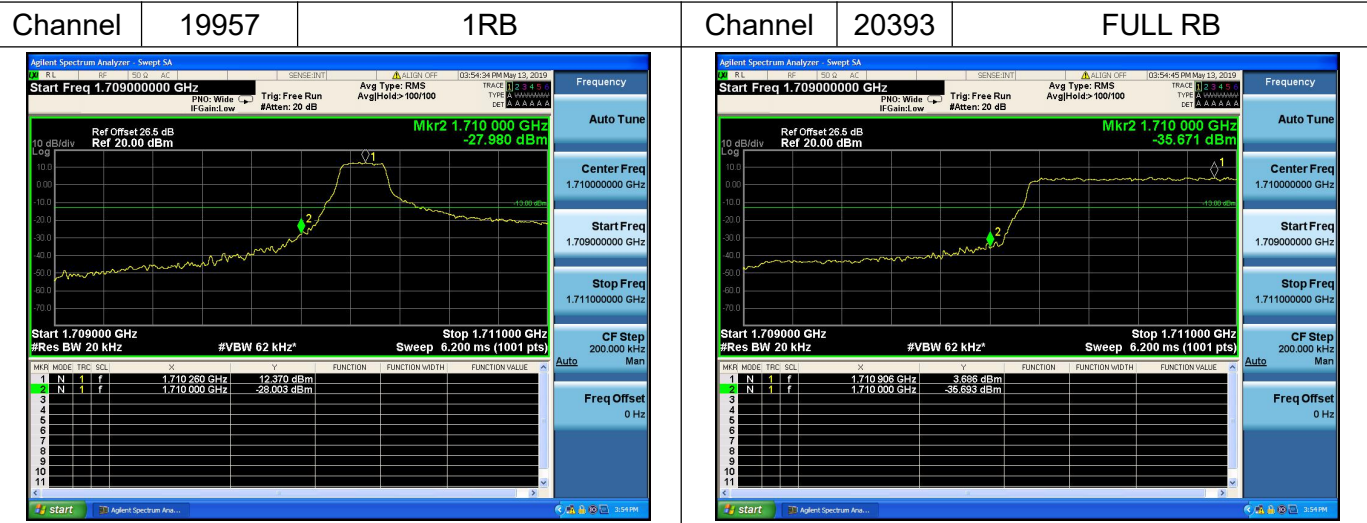

LTE Band 2

Channel Bandwidth: 5MHz

Channel Bandwidth: 5MHz

LTE Band 2

Channel Bandwidth: 10MHz

Channel Bandwidth: 10MHz

LTE Band 2

Channel Bandwidth: 15MHz

Channel Bandwidth: 15MHz

LTE Band 2

Channel Bandwidth: 20MHz

Channel Bandwidth: 20MHz

LTE Band 4

Channel Bandwidth: 1.4MHz

Channel Bandwidth: 1.4MHz

LTE Band 4

Channel Bandwidth: 3MHz

Channel Bandwidth: 3MHz

LTE Band 4

Channel Bandwidth: 5MHz

Channel Bandwidth: 5MHz

LTE Band 4

Channel Bandwidth: 10MHz

Channel Bandwidth: 10MHz