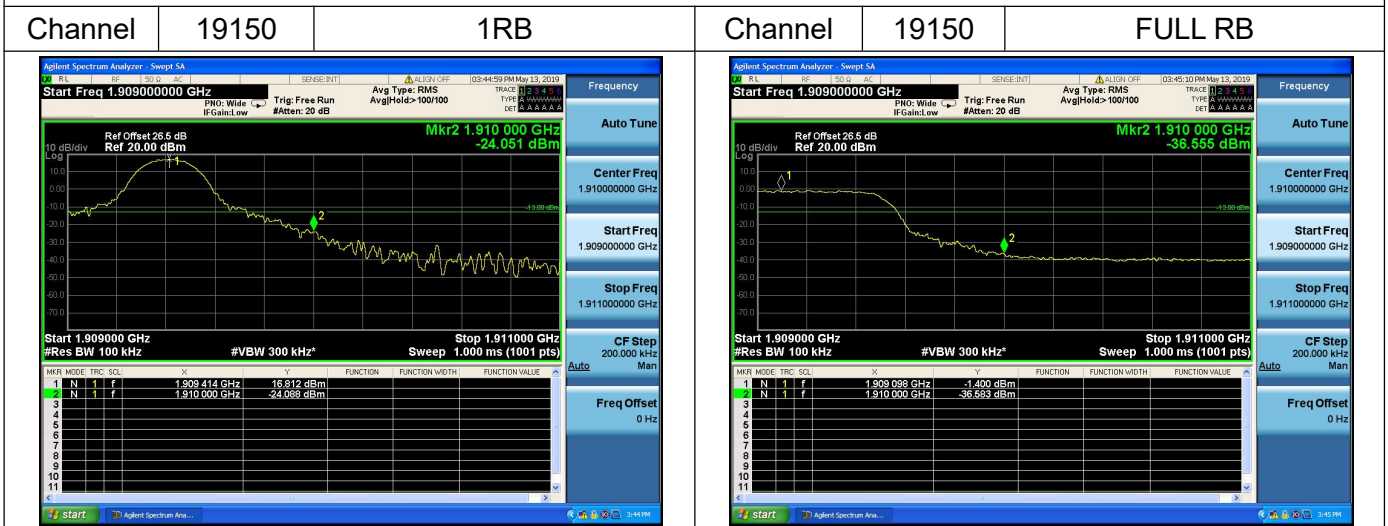

LTE Band 2

Channel Bandwidth: 5MHz

Channel Bandwidth: 5MHz

LTE Band 2

Channel Bandwidth: 10MHz

Channel Bandwidth: 10MHz

LTE Band 2

Channel Bandwidth: 15MHz

Channel Bandwidth: 15MHz

LTE Band 2

Channel Bandwidth: 20MHz

Channel Bandwidth: 20MHz

LTE Band 4

Channel Bandwidth: 1.4MHz

Channel Bandwidth: 1.4MHz

LTE Band 4

Channel Bandwidth: 3MHz

Channel Bandwidth: 3MHz

LTE Band 4

Channel Bandwidth: 5MHz

Channel Bandwidth: 5MHz

LTE Band 4

Channel Bandwidth: 10MHz

Channel Bandwidth: 10MHz