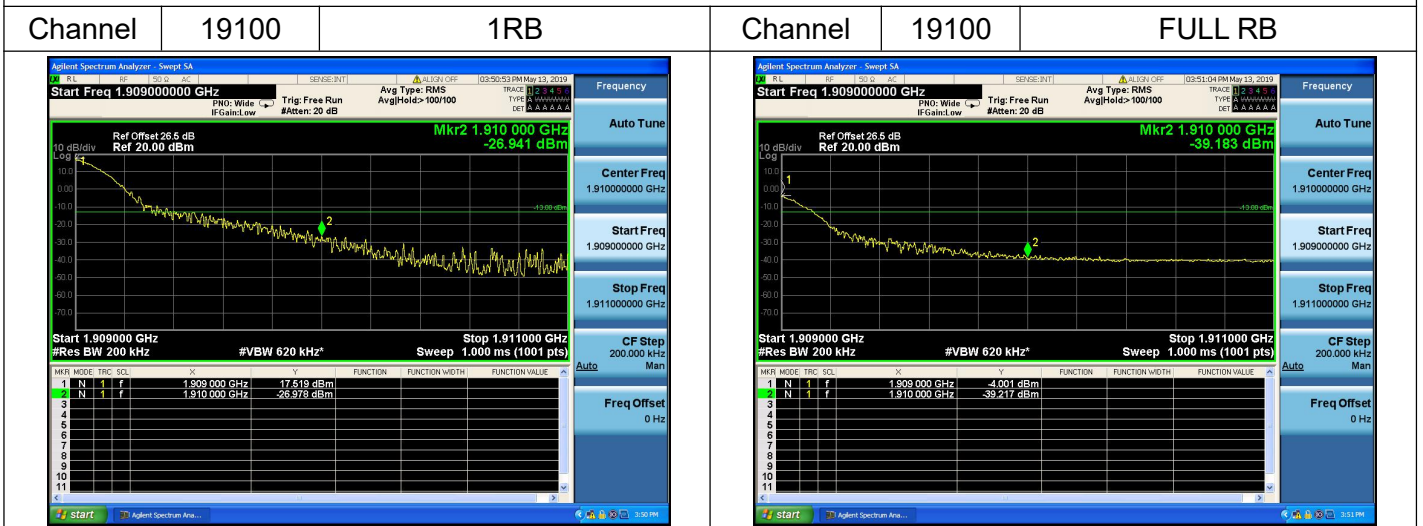

LTE Band 2

Channel Bandwidth: 5MHz

Channel Bandwidth: 5MHz

LTE Band 2

Channel Bandwidth: 10MHz

Channel Bandwidth: 10MHz

LTE Band 2

Channel Bandwidth: 15MHz

Channel Bandwidth: 15MHz

LTE Band 2

Channel Bandwidth: 20MHz

Channel Bandwidth: 20MHz

LTE Band 4

Channel Bandwidth: 1.4MHz

Channel Bandwidth: 1.4MHz

LTE Band 4

Channel Bandwidth: 3MHz

Channel Bandwidth: 3MHz

LTE Band 4

Channel Bandwidth: 5MHz

Channel Bandwidth: 5MHz

LTE Band 4

Channel Bandwidth: 10MHz

Channel Bandwidth: 10MHz