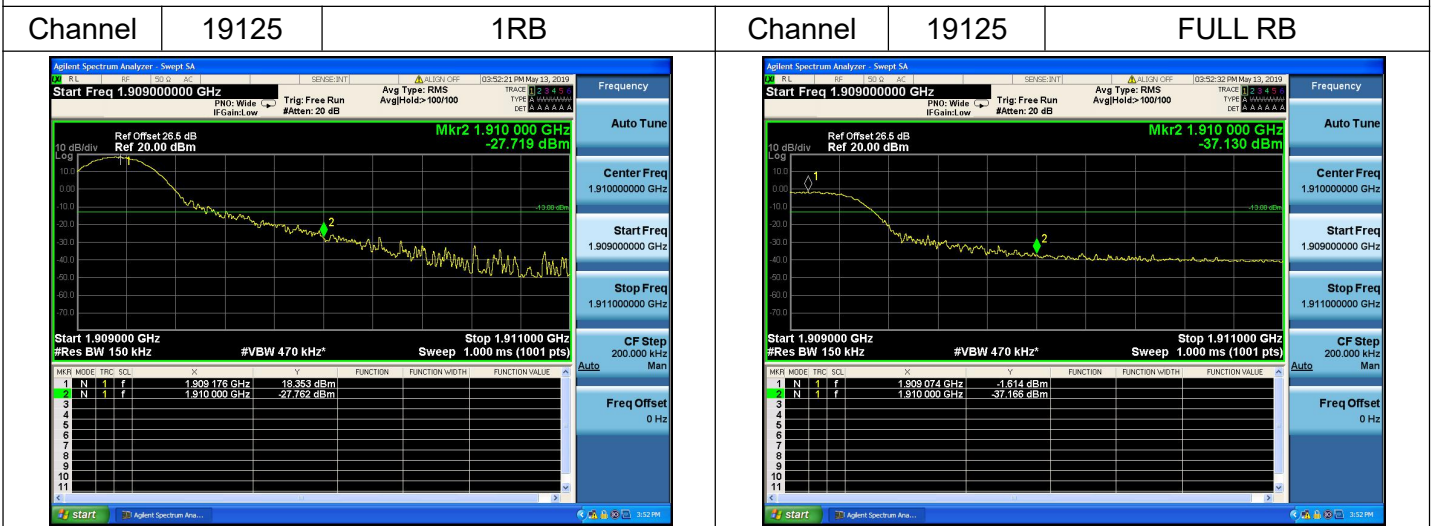

LTE Band 2

Channel Bandwidth: 5MHz

Channel Bandwidth: 5MHz

LTE Band 2

Channel Bandwidth: 10MHz

Channel Bandwidth: 10MHz

LTE Band 2

Channel Bandwidth: 15MHz

Channel Bandwidth: 15MHz

LTE Band 2

Channel Bandwidth: 20MHz

Channel Bandwidth: 20MHz

LTE Band 4

Channel Bandwidth: 1.4MHz

Channel Bandwidth: 1.4MHz

LTE Band 4

Channel Bandwidth: 3MHz

Channel Bandwidth: 3MHz

LTE Band 4

Channel Bandwidth: 5MHz

Channel Bandwidth: 5MHz

LTE Band 4

Channel Bandwidth: 10MHz

Channel Bandwidth: 10MHz