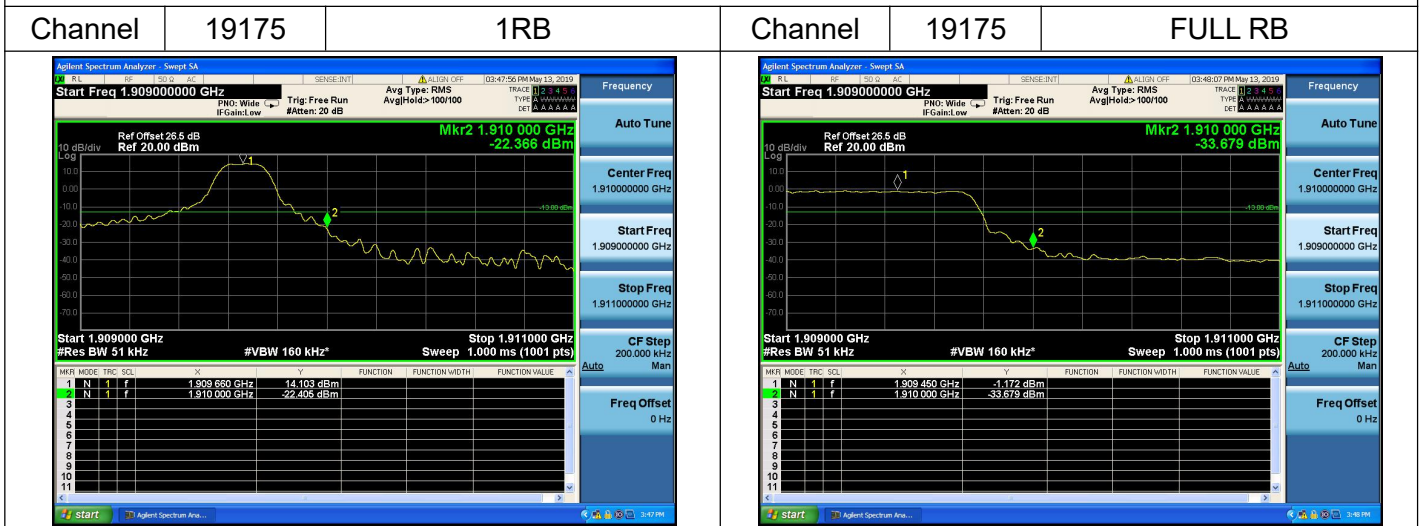

LTE Band 2

Channel Bandwidth: 5MHz

Channel Bandwidth: 5MHz

LTE Band 2

Channel Bandwidth: 10MHz

Channel Bandwidth: 10MHz

LTE Band 2

Channel Bandwidth: 15MHz

Channel Bandwidth: 15MHz

LTE Band 2

Channel Bandwidth: 20MHz

Channel Bandwidth: 20MHz

LTE Band 4

Channel Bandwidth: 1.4MHz

Channel Bandwidth: 1.4MHz

LTE Band 4

Channel Bandwidth: 3MHz

Channel Bandwidth: 3MHz

LTE Band 4

Channel Bandwidth: 5MHz

Channel Bandwidth: 5MHz

LTE Band 4

Channel Bandwidth: 10MHz

Channel Bandwidth: 10MHz