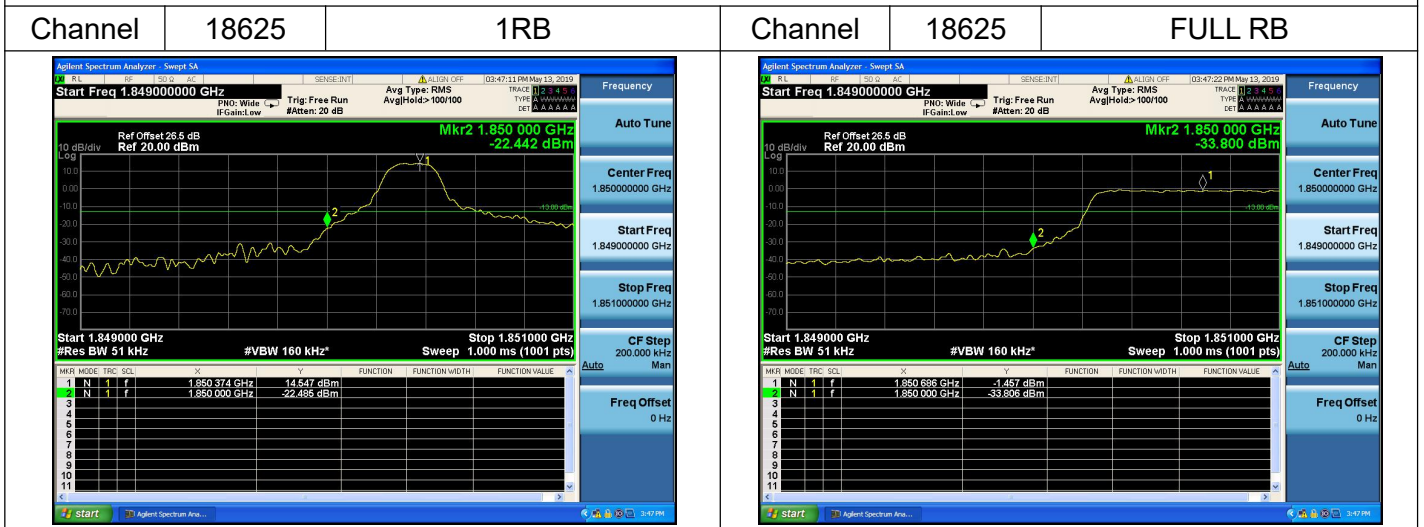

LTE Band 2

Channel Bandwidth: 5MHz

Channel Bandwidth: 5MHz

LTE Band 2

Channel Bandwidth: 10MHz

Channel Bandwidth: 10MHz

LTE Band 2

Channel Bandwidth: 15MHz

Channel Bandwidth: 15MHz

LTE Band 2

Channel Bandwidth: 20MHz

Channel Bandwidth: 20MHz

LTE Band 4

Channel Bandwidth: 1.4MHz

Channel Bandwidth: 1.4MHz

LTE Band 4

Channel Bandwidth: 3MHz

Channel Bandwidth: 3MHz

LTE Band 4

Channel Bandwidth: 5MHz

Channel Bandwidth: 5MHz

LTE Band 4

Channel Bandwidth: 10MHz

Channel Bandwidth: 10MHz