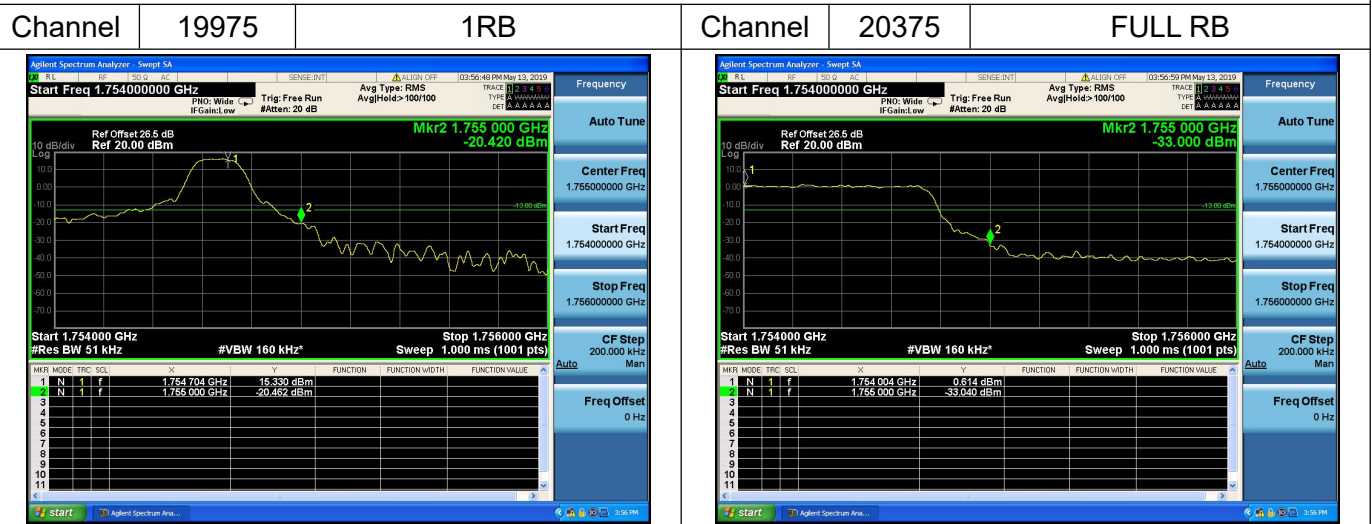

Channel Bandwidth: 15MHz

LTE Band 2

Channel Bandwidth: 20MHz

Channel Bandwidth: 20MHz

LTE Band 4

Channel Bandwidth: 1.4MHz

Channel Bandwidth: 1.4MHz

LTE Band 4

Channel Bandwidth: 3MHz

Channel Bandwidth: 3MHz

LTE Band 4

Channel Bandwidth: 5MHz

Channel Bandwidth: 5MHz

LTE Band 4

Channel Bandwidth: 10MHz

Channel Bandwidth: 10MHz