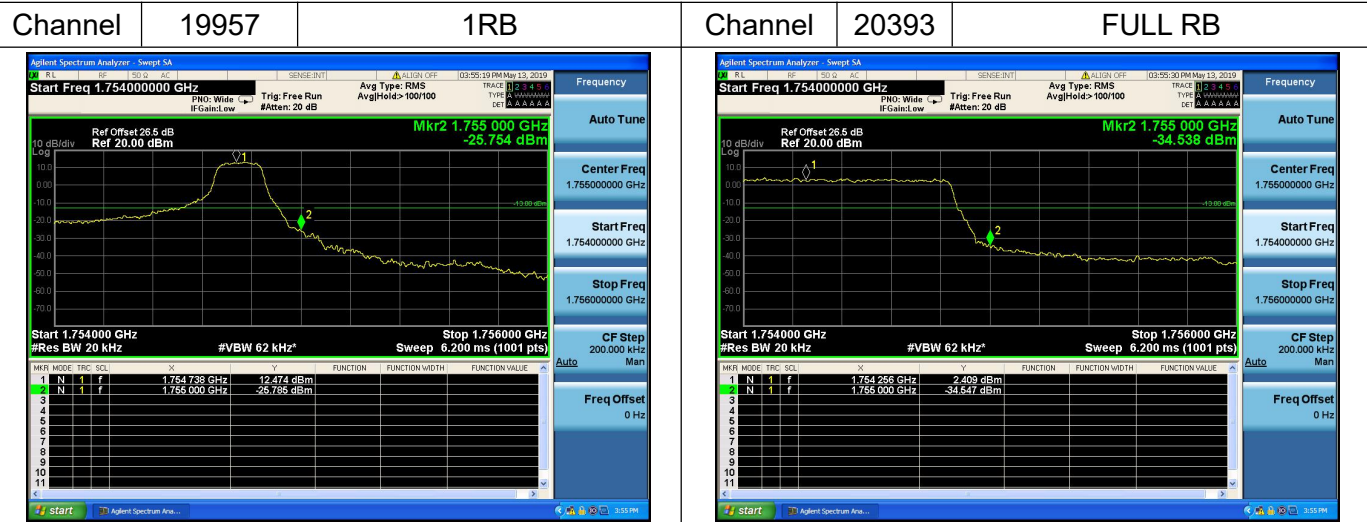

LTE Band 2

Channel Bandwidth: 5MHz

Channel Bandwidth: 5MHz

LTE Band 2

Channel Bandwidth: 10MHz

Channel Bandwidth: 10MHz

LTE Band 2

Channel Bandwidth: 15MHz

Channel Bandwidth: 15MHz

LTE Band 2

Channel Bandwidth: 20MHz

Channel Bandwidth: 20MHz

LTE Band 4

Channel Bandwidth: 1.4MHz

Channel Bandwidth: 1.4MHz

LTE Band 4

Channel Bandwidth: 3MHz

Channel Bandwidth: 3MHz

LTE Band 4

Channel Bandwidth: 5MHz

Channel Bandwidth: 5MHz

LTE Band 4

Channel Bandwidth: 10MHz

Channel Bandwidth: 10MHz