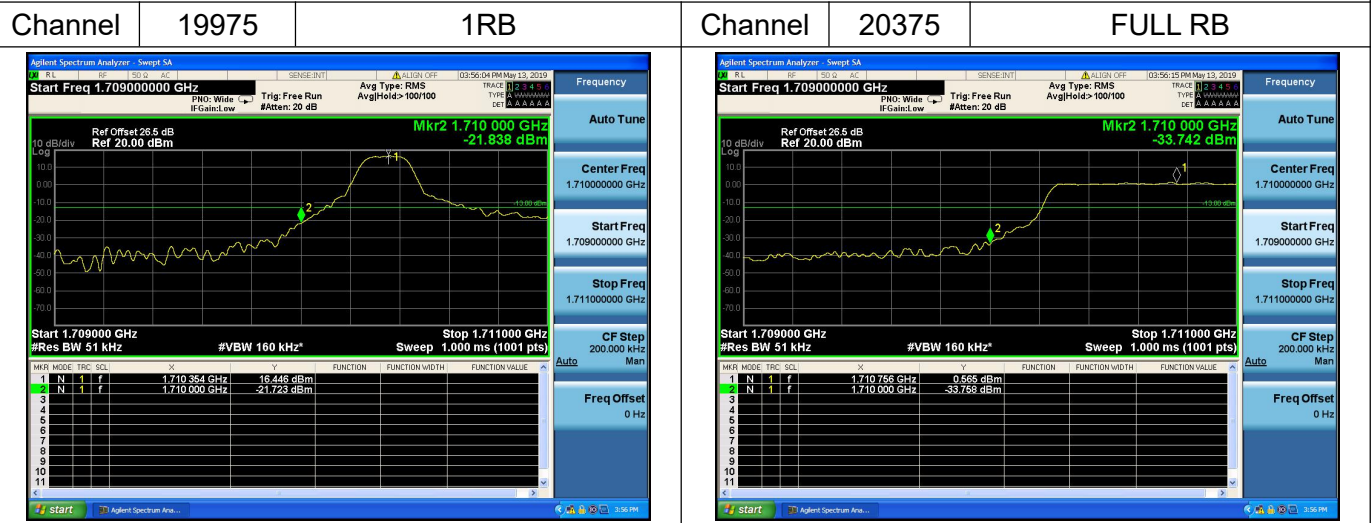

Channel Bandwidth: 15MHz

LTE Band 2

Channel Bandwidth: 20MHz

Channel Bandwidth: 20MHz

LTE Band 4

Channel Bandwidth: 1.4MHz

Channel Bandwidth: 1.4MHz

LTE Band 4

Channel Bandwidth: 3MHz

Channel Bandwidth: 3MHz

LTE Band 4

Channel Bandwidth: 5MHz

Channel Bandwidth: 5MHz

LTE Band 4

Channel Bandwidth: 10MHz

Channel Bandwidth: 10MHz