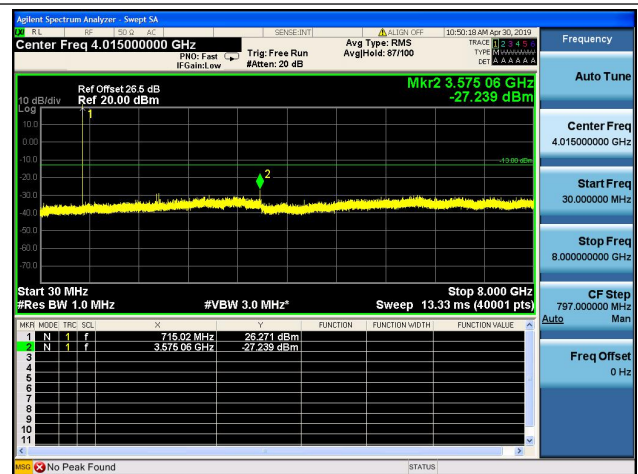

LTE Band 12CSE

1.4MHz/QPSK/Low CH

1.4MHz/16QAM/Low CH

1.4MHz/QPSK/Mid CH

1.4MHz/16QAM/Mid CH

1.4MHz/QPSK/High CH

1.4MHz/16QAM/High CH

3MHz/QPSK/Low CH

3MHz/16QAM/Low CH

3MHz/QPSK/Mid CH

3MHz/16QAM/Mid CH

3MHz/QPSK/High CH

3MHz/16QAM/High CH

5MHz/QPSK/Low CH

5MHz/16QAM/Low CH

5MHz/QPSK/Mid CH