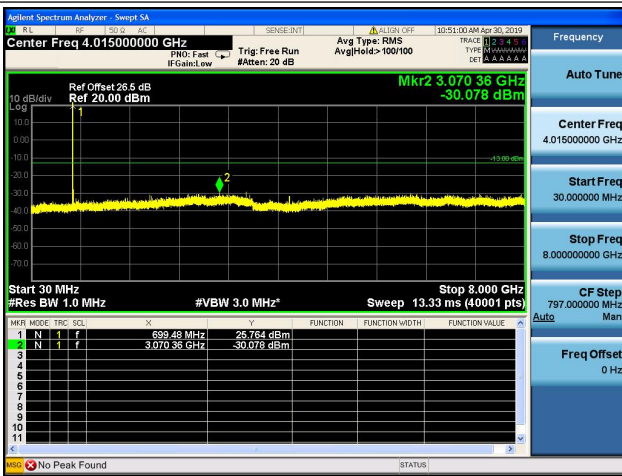

LTE Band 12CSE

1.4MHz/QPSK/Low CH

1.4MHz/16QAM/Low CH

1.4MHz/QPSK/Mid CH

1.4MHz/16QAM/Mid CH

1.4MHz/QPSK/High CH

1.4MHz/16QAM/High CH

3MHz/QPSK/Low CH

3MHz/16QAM/Low CH

3MHz/QPSK/Mid CH

3MHz/16QAM/Mid CH

3MHz/QPSK/High CH

3MHz/16QAM/High CH

5MHz/QPSK/Low CH

5MHz/16QAM/Low CH

5MHz/QPSK/Mid CH