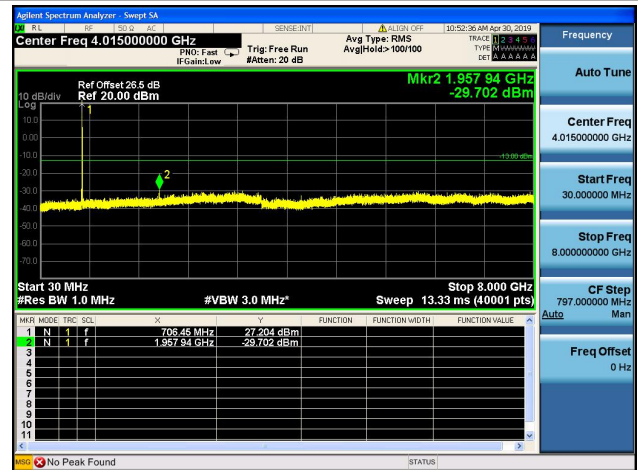

LTE Band 12CSE

1.4MHz/QPSK/Low CH

1.4MHz/16QAM/Low CH

1.4MHz/QPSK/Mid CH

1.4MHz/16QAM/Mid CH

1.4MHz/QPSK/High CH

1.4MHz/16QAM/High CH

3MHz/QPSK/Low CH

3MHz/16QAM/Low CH

3MHz/QPSK/Mid CH

3MHz/16QAM/Mid CH

3MHz/QPSK/High CH

3MHz/16QAM/High CH

5MHz/QPSK/Low CH

5MHz/16QAM/Low CH

5MHz/QPSK/Mid CH