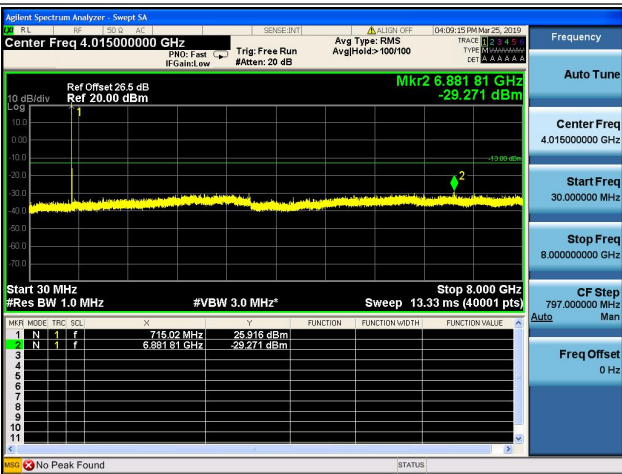

LTE Band 12CSE

1.4MHz/QPSK/Low CH

1.4MHz/16QAM/Low CH

1.4MHz/QPSK/Mid CH

1.4MHz/16QAM/Mid CH

1.4MHz/QPSK/High CH

1.4MHz/16QAM/High CH

3MHz/QPSK/Low CH

3MHz/16QAM/Low CH

3MHz/QPSK/Mid CH

3MHz/16QAM/Mid CH

3MHz/QPSK/High CH

3MHz/16QAM/High CH

5MHz/QPSK/Low CH

5MHz/16QAM/Low CH

5MHz/QPSK/Mid CH