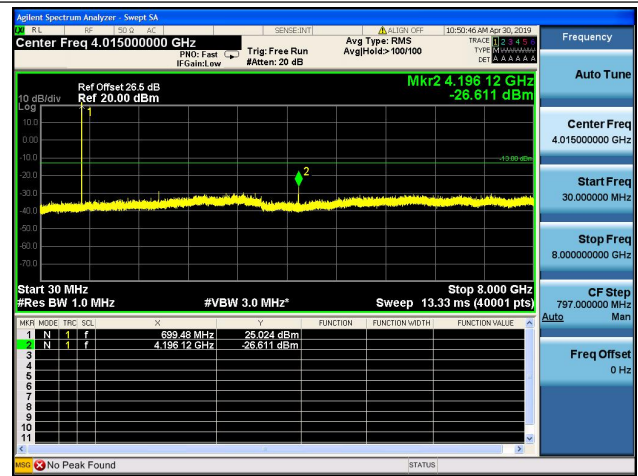

LTE Band 12CSE

1.4MHz/QPSK/Low CH

1.4MHz/16QAM/Low CH

1.4MHz/QPSK/Mid CH

1.4MHz/16QAM/Mid CH

1.4MHz/QPSK/High CH

1.4MHz/16QAM/High CH

3MHz/QPSK/Low CH

3MHz/16QAM/Low CH

3MHz/QPSK/Mid CH

3MHz/16QAM/Mid CH

3MHz/QPSK/High CH

3MHz/16QAM/High CH

5MHz/QPSK/Low CH

5MHz/16QAM/Low CH

5MHz/QPSK/Mid CH