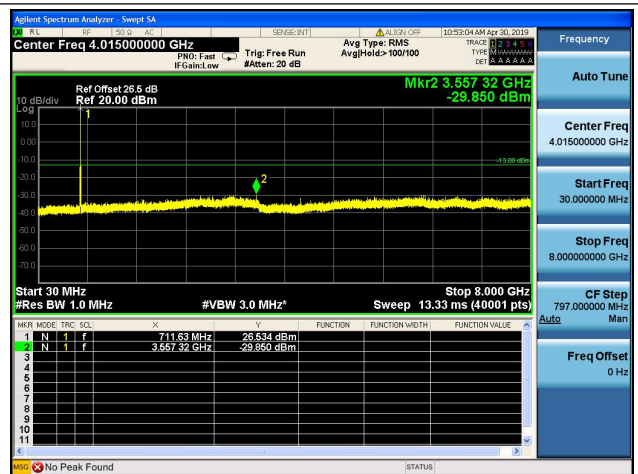

LTE Band 12CSE

1.4MHz/QPSK/Low CH

1.4MHz/16QAM/Low CH

1.4MHz/QPSK/Mid CH

1.4MHz/16QAM/Mid CH

1.4MHz/QPSK/High CH

1.4MHz/16QAM/High CH

3MHz/QPSK/Low CH

3MHz/16QAM/Low CH

3MHz/QPSK/Mid CH

3MHz/16QAM/Mid CH

3MHz/QPSK/High CH

3MHz/16QAM/High CH

5MHz/QPSK/Low CH

5MHz/16QAM/Low CH

5MHz/QPSK/Mid CH

5MHz/16QAM/Mid CH

5MHz/QPSK/High CH

5MHz/16QAM/High CH

10MHz/QPSK/Low CH

10MHz/16QAM/Low CH

10MHz/QPSK/Mid CH

10MHz/16QAM/Mid CH

10MHz/QPSK/High CH