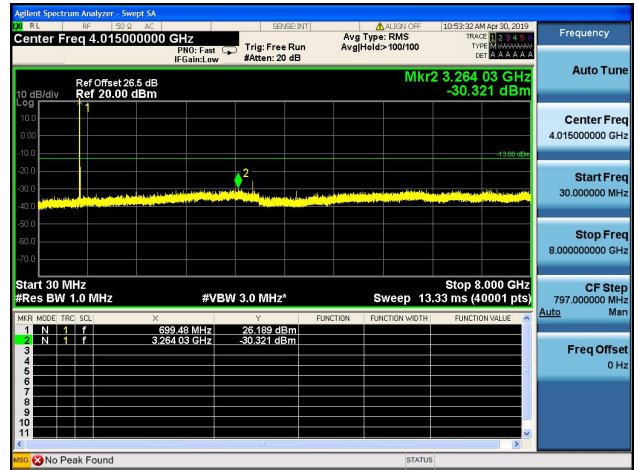

LTE Band 12CSE

1.4MHz/QPSK/Low CH

1.4MHz/16QAM/Low CH

1.4MHz/QPSK/Mid CH

1.4MHz/16QAM/Mid CH

1.4MHz/QPSK/High CH

1.4MHz/16QAM/High CH

3MHz/QPSK/Low CH

3MHz/16QAM/Low CH

3MHz/QPSK/Mid CH

3MHz/16QAM/Mid CH

3MHz/QPSK/High CH

3MHz/16QAM/High CH

5MHz/QPSK/Low CH

5MHz/16QAM/Low CH

5MHz/QPSK/Mid CH

5MHz/16QAM/Mid CH

5MHz/QPSK/High CH

5MHz/16QAM/High CH

10MHz/QPSK/Low CH

10MHz/16QAM/Low CH

10MHz/QPSK/Mid CH

10MHz/16QAM/Mid CH

10MHz/QPSK/High CH