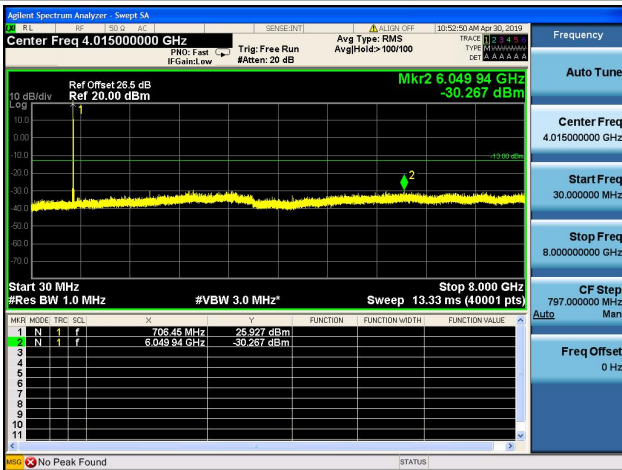

LTE Band 12CSE

1.4MHz/QPSK/Low CH

1.4MHz/16QAM/Low CH

1.4MHz/QPSK/Mid CH

1.4MHz/16QAM/Mid CH

1.4MHz/QPSK/High CH

1.4MHz/16QAM/High CH

3MHz/QPSK/Low CH

3MHz/16QAM/Low CH

3MHz/QPSK/Mid CH

3MHz/16QAM/Mid CH

3MHz/QPSK/High CH

3MHz/16QAM/High CH

5MHz/QPSK/Low CH

5MHz/16QAM/Low CH

5MHz/QPSK/Mid CH