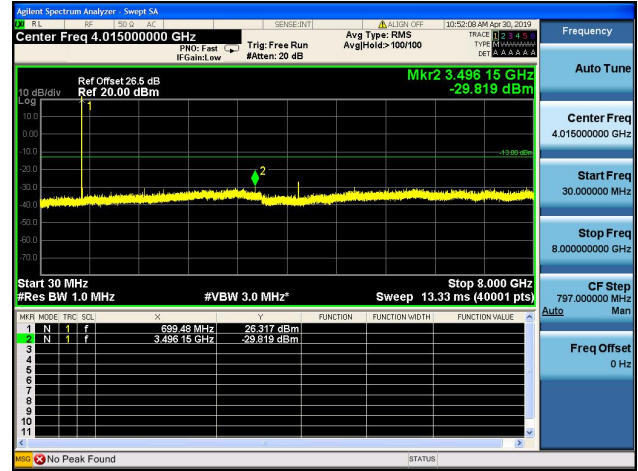

LTE Band 12CSE

1.4MHz/QPSK/Low CH

1.4MHz/16QAM/Low CH

1.4MHz/QPSK/Mid CH

1.4MHz/16QAM/Mid CH

1.4MHz/QPSK/High CH

1.4MHz/16QAM/High CH

3MHz/QPSK/Low CH

3MHz/16QAM/Low CH

3MHz/QPSK/Mid CH

3MHz/16QAM/Mid CH

3MHz/QPSK/High CH

3MHz/16QAM/High CH

5MHz/QPSK/Low CH

5MHz/16QAM/Low CH

5MHz/QPSK/Mid CH