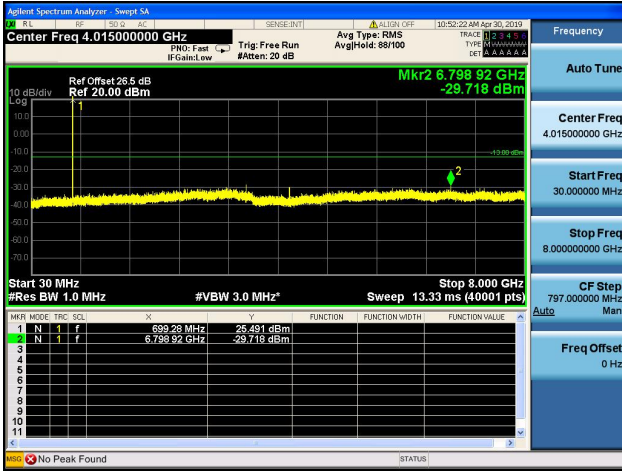

LTE Band 12CSE

1.4MHz/QPSK/Low CH

1.4MHz/16QAM/Low CH

1.4MHz/QPSK/Mid CH

1.4MHz/16QAM/Mid CH

1.4MHz/QPSK/High CH

1.4MHz/16QAM/High CH

3MHz/QPSK/Low CH

3MHz/16QAM/Low CH

3MHz/QPSK/Mid CH

3MHz/16QAM/Mid CH

3MHz/QPSK/High CH

3MHz/16QAM/High CH

5MHz/QPSK/Low CH

5MHz/16QAM/Low CH

5MHz/QPSK/Mid CH