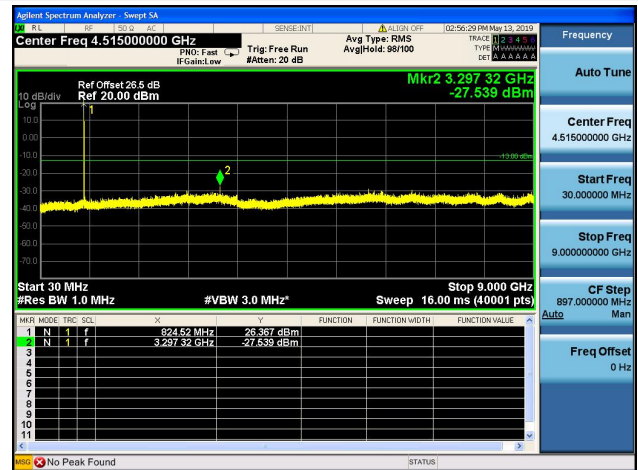

10MHz/QPSK/High CH

10MHz/16QAM/High CH

1.4MHz/64QAM/Low CH

1.4MHz/64QAM/MidCH

1.4MHz/64QAM/HighCH

3MHz/64QAM/Low CH

3MHz/64QAM/MidCH

3MHz/64QAM/HighCH

5MHz/64QAM/Low CH

5MHz/64QAM/MidCH

5MHz/64QAM/HighCH

10MHz/64QAM/Low CH

10MHz/64QAM/MidCH

10MHz/64QAM/HighCH