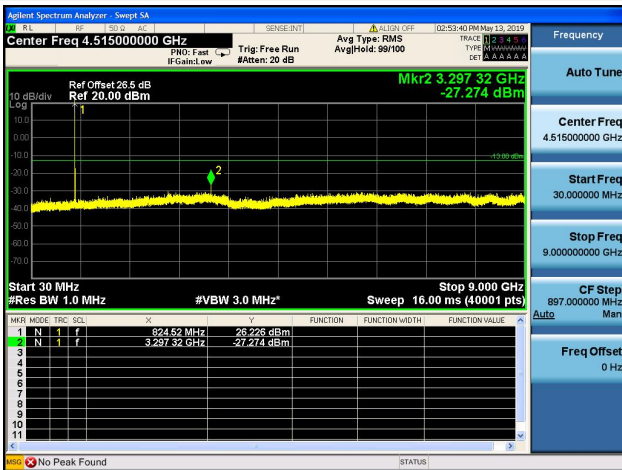

10MHz/QPSK/High CH

10MHz/16QAM/High CH

1.4MHz/64QAM/Low CH

1.4MHz/64QAM/MidCH

1.4MHz/64QAM/HighCH

3MHz/64QAM/Low CH

3MHz/64QAM/MidCH

3MHz/64QAM/HighCH

5MHz/64QAM/Low CH

5MHz/64QAM/MidCH

5MHz/64QAM/HighCH

10MHz/64QAM/Low CH

10MHz/64QAM/MidCH

10MHz/64QAM/HighCH