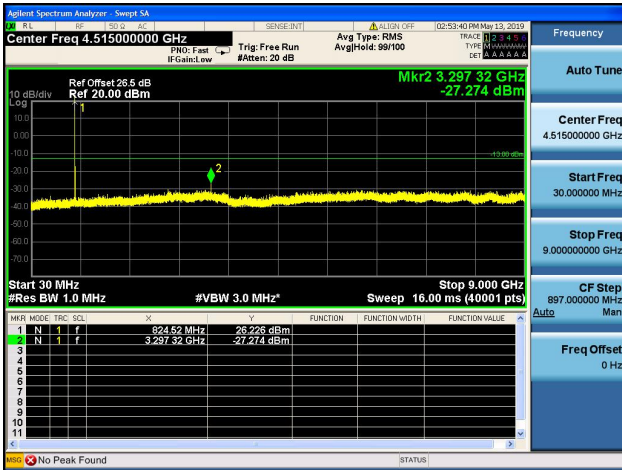

10MHz/QPSK/High CH

10MHz/16QAM/High CH

1.4MHz/64QAM/Low CH

1.4MHz/64QAM/MidCH

1.4MHz/64QAM/HighCH

3MHz/64QAM/Low CH

3MHz/64QAM/MidCH

3MHz/64QAM/HighCH

5MHz/64QAM/Low CH

5MHz/64QAM/MidCH

5MHz/64QAM/HighCH

10MHz/64QAM/Low CH

10MHz/64QAM/MidCH

10MHz/64QAM/HighCH