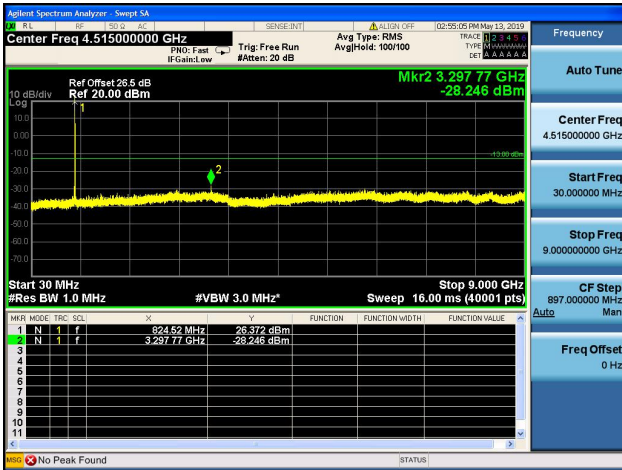

10MHz/QPSK/High CH

10MHz/16QAM/High CH

1.4MHz/64QAM/Low CH

1.4MHz/64QAM/MidCH

1.4MHz/64QAM/HighCH

3MHz/64QAM/Low CH

3MHz/64QAM/MidCH

3MHz/64QAM/HighCH

5MHz/64QAM/Low CH

5MHz/64QAM/MidCH

5MHz/64QAM/HighCH

10MHz/64QAM/Low CH

10MHz/64QAM/MidCH

10MHz/64QAM/HighCH