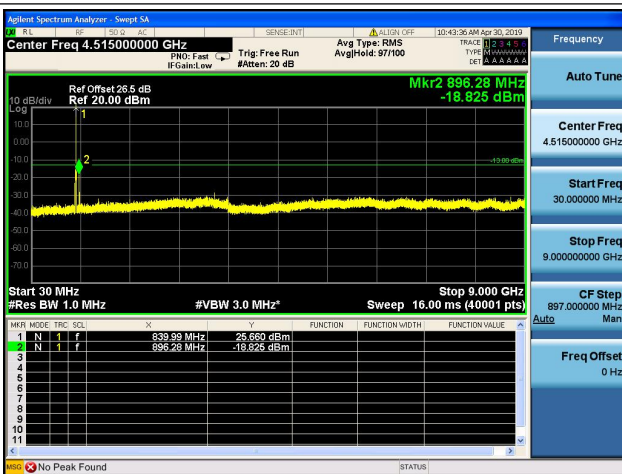

5MHz/QPSK/Mid CH

5MHz/16QAM/Mid CH

5MHz/QPSK/High CH

5MHz/16QAM/High CH

10MHz/QPSK/Low CH

10MHz/16QAM/Low CH

10MHz/QPSK/Mid CH

10MHz/16QAM/Mid CH

10MHz/QPSK/High CH

10MHz/16QAM/High CH

1.4MHz/64QAM/Low CH

1.4MHz/64QAM/MidCH

1.4MHz/64QAM/HighCH

3MHz/64QAM/Low CH

3MHz/64QAM/MidCH

3MHz/64QAM/HighCH