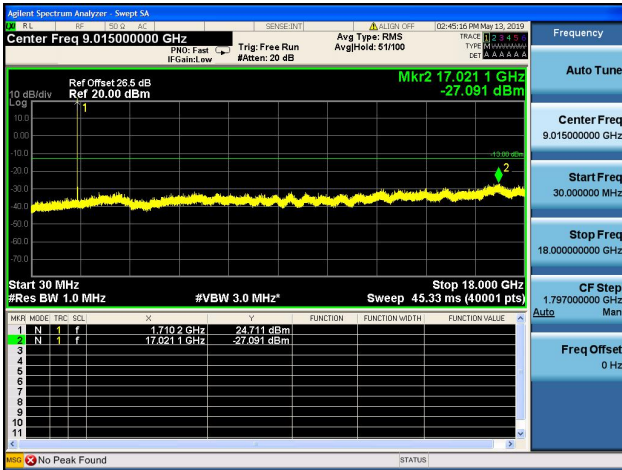

20MHz/QPSK/Low CH

20MHz/16QAM/Low CH

20MHz/QPSK/Mid CH

20MHz/16QAM/Mid CH

20MHz/QPSK/High CH

20MHz/16QAM/High CH

1.4MHz/64QAM/Low CH

1.4MHz/64QAM/MidCH

1.4MHz/64QAM/High CH

3MHz/64QAM/Low CH

3MHz/64QAM/Mid CH

3MHz/64QAM/High CH

5MHz/64QAM/Low CH

5MHz/64QAM/Mid CH

5MHz/64QAM/High CH

10MHz/64QAM/Low CH