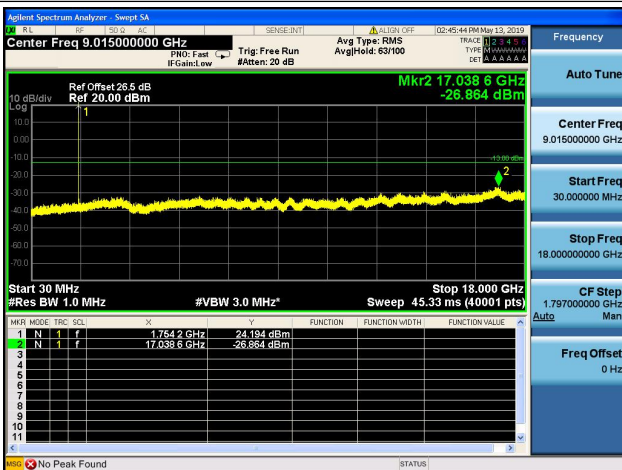

20MHz/QPSK/Low CH

20MHz/16QAM/Low CH

20MHz/QPSK/Mid CH

20MHz/16QAM/Mid CH

20MHz/QPSK/High CH

20MHz/16QAM/High CH

1.4MHz/64QAM/Low CH

1.4MHz/64QAM/MidCH

1.4MHz/64QAM/High CH

3MHz/64QAM/Low CH

3MHz/64QAM/Mid CH

3MHz/64QAM/High CH

5MHz/64QAM/Low CH

5MHz/64QAM/Mid CH

5MHz/64QAM/High CH

10MHz/64QAM/Low CH