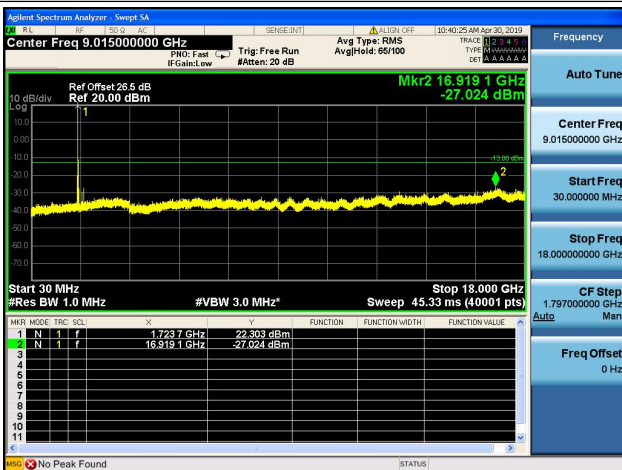

20MHz/QPSK/Low CH

20MHz/16QAM/Low CH

20MHz/QPSK/Mid CH

20MHz/16QAM/Mid CH

20MHz/QPSK/High CH

20MHz/16QAM/High CH

1.4MHz/64QAM/Low CH

1.4MHz/64QAM/MidCH

1.4MHz/64QAM/High CH

3MHz/64QAM/Low CH

3MHz/64QAM/Mid CH

3MHz/64QAM/High CH

5MHz/64QAM/Low CH

5MHz/64QAM/Mid CH

5MHz/64QAM/High CH

10MHz/64QAM/Low CH