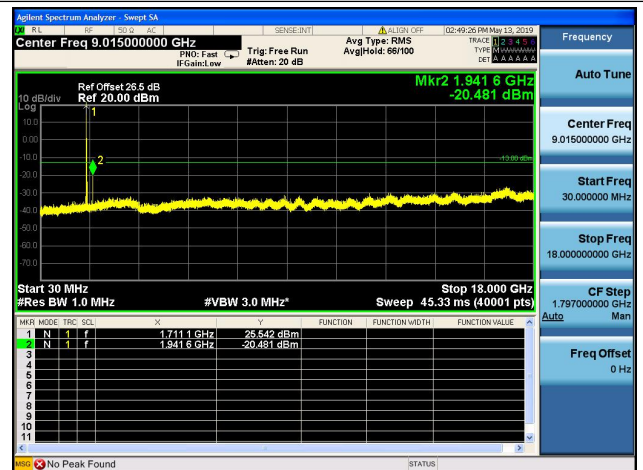

10MHz/64QAM/Mid CH

10MHz/64QAM/High CH

15MHz/64QAM/Low CH

15MHz/64QAM/Mid CH

15MHz/64QAM/High CH

20MHz/64QAM/Low CH

20MHz/64QAM/Mid CH

20MHz/64QAM/High CH

LTE Band 5 CSE

1.4MHz/QPSK/Low CH

1.4MHz/16QAM/Low CH

1.4MHz/QPSK/Mid CH

1.4MHz/16QAM/Mid CH

1.4MHz/QPSK/High CH

1.4MHz/16QAM/High CH