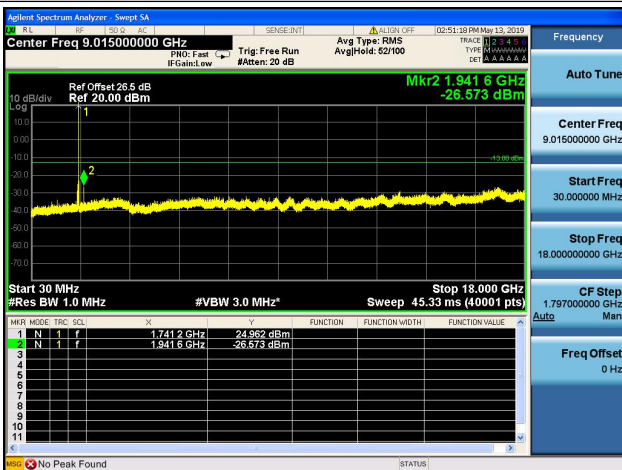

10MHz/64QAM/Mid CH

10MHz/64QAM/High CH

15MHz/64QAM/Low CH

15MHz/64QAM/Mid CH

15MHz/64QAM/High CH

20MHz/64QAM/Low CH

20MHz/64QAM/Mid CH

20MHz/64QAM/High CH

LTE Band 5 CSE

1.4MHz/QPSK/Low CH

1.4MHz/16QAM/Low CH

1.4MHz/QPSK/Mid CH

1.4MHz/16QAM/Mid CH

1.4MHz/QPSK/High CH

1.4MHz/16QAM/High CH