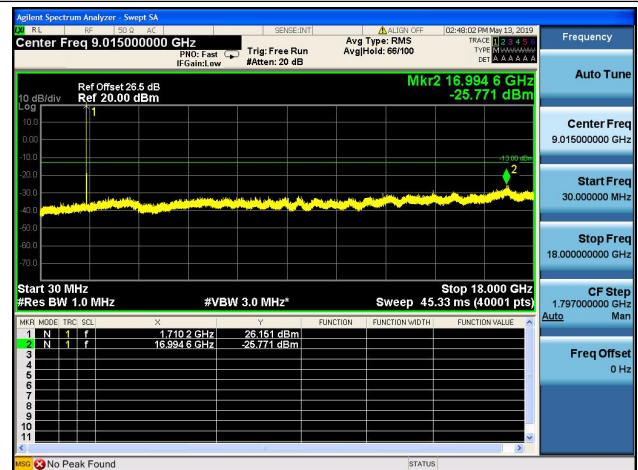

20MHz/QPSK/Low CH

20MHz/16QAM/Low CH

20MHz/QPSK/Mid CH

20MHz/16QAM/Mid CH

20MHz/QPSK/High CH

20MHz/16QAM/High CH

1.4MHz/64QAM/Low CH

1.4MHz/64QAM/MidCH

1.4MHz/64QAM/High CH

3MHz/64QAM/Low CH

3MHz/64QAM/Mid CH

3MHz/64QAM/High CH

5MHz/64QAM/Low CH

5MHz/64QAM/Mid CH

5MHz/64QAM/High CH

10MHz/64QAM/Low CH