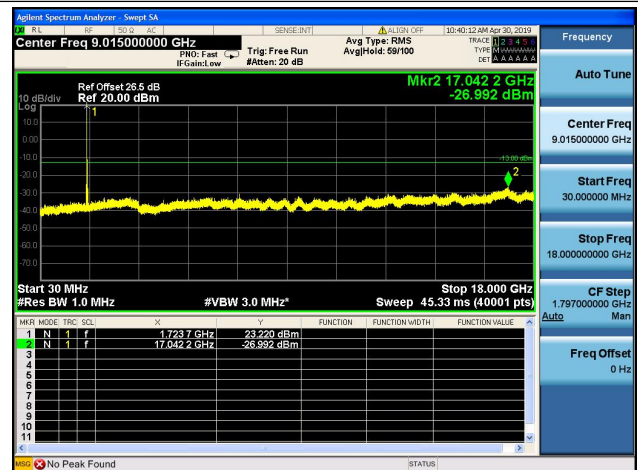

20MHz/QPSK/Low CH

20MHz/16QAM/Low CH

20MHz/QPSK/Mid CH

20MHz/16QAM/Mid CH

20MHz/QPSK/High CH

20MHz/16QAM/High CH

1.4MHz/64QAM/Low CH

1.4MHz/64QAM/MidCH

1.4MHz/64QAM/High CH

3MHz/64QAM/Low CH

3MHz/64QAM/Mid CH

3MHz/64QAM/High CH

5MHz/64QAM/Low CH

5MHz/64QAM/Mid CH

5MHz/64QAM/High CH

10MHz/64QAM/Low CH