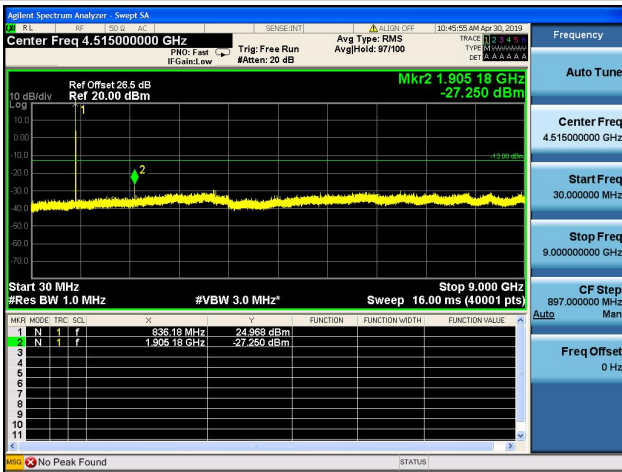

LTE Band 5 CSE

1.4MHz/QPSK/Low CH

1.4MHz/16QAM/Low CH

1.4MHz/QPSK/Mid CH

1.4MHz/16QAM/Mid CH

1.4MHz/QPSK/High CH

1.4MHz/16QAM/High CH