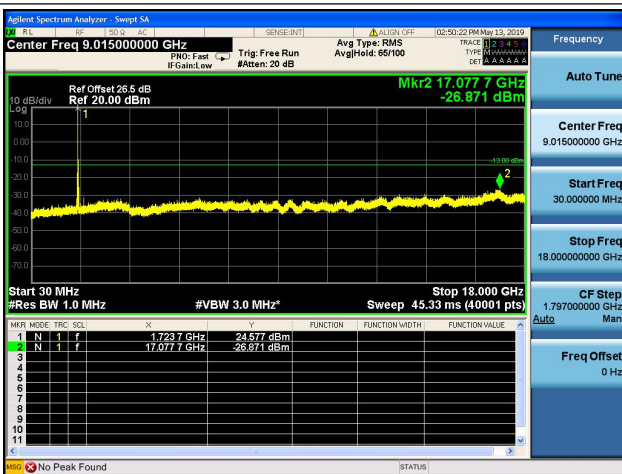

10MHz/64QAM/Mid CH

10MHz/64QAM/High CH

15MHz/64QAM/Low CH

15MHz/64QAM/Mid CH

15MHz/64QAM/High CH

20MHz/64QAM/Low CH

20MHz/64QAM/Mid CH

20MHz/64QAM/High CH

LTE Band 5 CSE

1.4MHz/QPSK/Low CH

1.4MHz/16QAM/Low CH

1.4MHz/QPSK/Mid CH

1.4MHz/16QAM/Mid CH

1.4MHz/QPSK/High CH

1.4MHz/16QAM/High CH