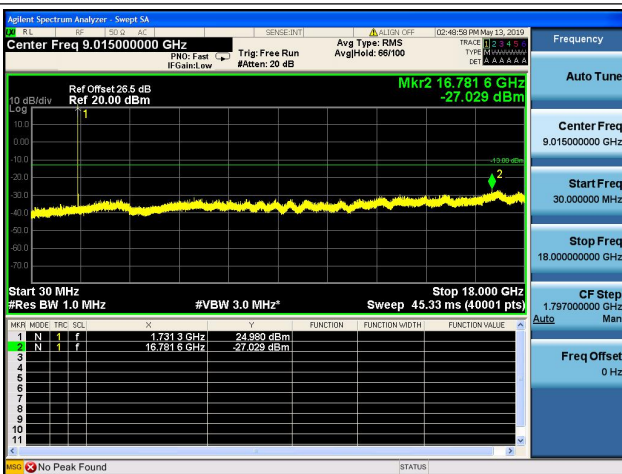

20MHz/QPSK/Low CH

20MHz/16QAM/Low CH

20MHz/QPSK/Mid CH

20MHz/16QAM/Mid CH

20MHz/QPSK/High CH

20MHz/16QAM/High CH

1.4MHz/64QAM/Low CH

1.4MHz/64QAM/MidCH

1.4MHz/64QAM/High CH

3MHz/64QAM/Low CH

3MHz/64QAM/Mid CH

3MHz/64QAM/High CH

5MHz/64QAM/Low CH

5MHz/64QAM/Mid CH

5MHz/64QAM/High CH

10MHz/64QAM/Low CH