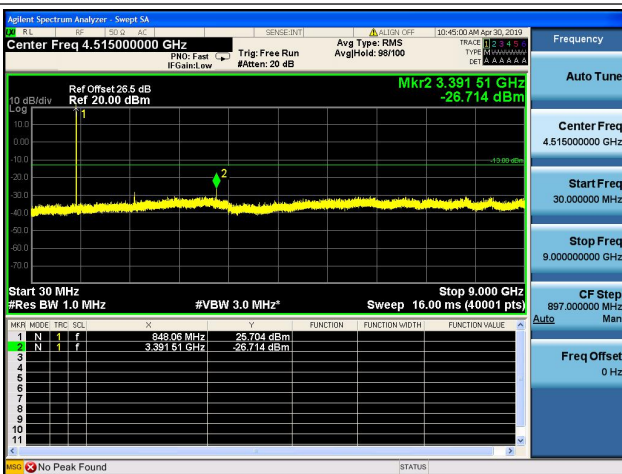

LTE Band 5 CSE

1.4MHz/QPSK/Low CH

1.4MHz/16QAM/Low CH

1.4MHz/QPSK/Mid CH

1.4MHz/16QAM/Mid CH

1.4MHz/QPSK/High CH

1.4MHz/16QAM/High CH