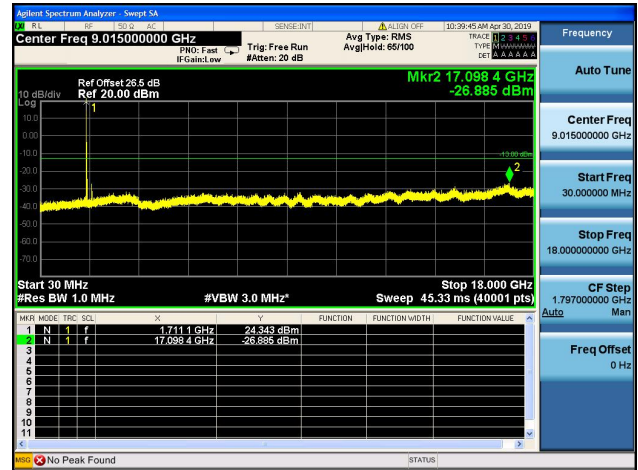

20MHz/QPSK/Low CH

20MHz/16QAM/Low CH

20MHz/QPSK/Mid CH

20MHz/16QAM/Mid CH

20MHz/QPSK/High CH

20MHz/16QAM/High CH

1.4MHz/64QAM/Low CH

1.4MHz/64QAM/MidCH

1.4MHz/64QAM/High CH

3MHz/64QAM/Low CH

3MHz/64QAM/Mid CH

3MHz/64QAM/High CH

5MHz/64QAM/Low CH

5MHz/64QAM/Mid CH

5MHz/64QAM/High CH

10MHz/64QAM/Low CH