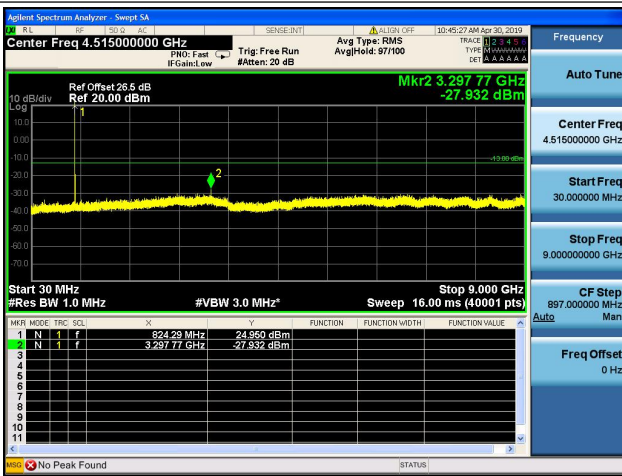

10MHz/64QAM/Mid CH

10MHz/64QAM/High CH

15MHz/64QAM/Low CH

15MHz/64QAM/Mid CH

15MHz/64QAM/High CH

20MHz/64QAM/Low CH

20MHz/64QAM/Mid CH

20MHz/64QAM/High CH

LTE Band 5 CSE

1.4MHz/QPSK/Low CH

1.4MHz/16QAM/Low CH

1.4MHz/QPSK/Mid CH

1.4MHz/16QAM/Mid CH

1.4MHz/QPSK/High CH

1.4MHz/16QAM/High CH