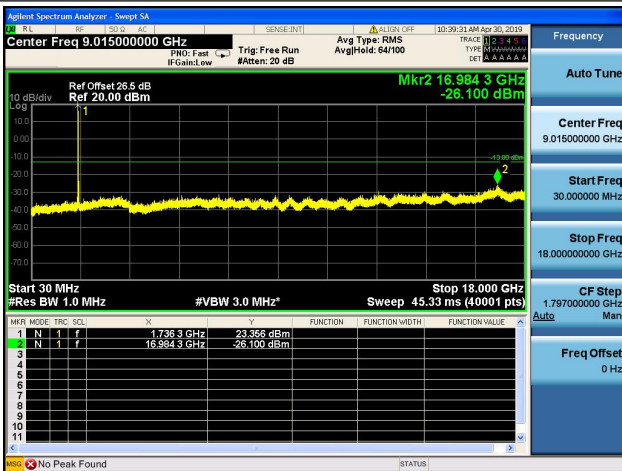

20MHz/QPSK/Low CH

20MHz/16QAM/Low CH

20MHz/QPSK/Mid CH

20MHz/16QAM/Mid CH

20MHz/QPSK/High CH

20MHz/16QAM/High CH

1.4MHz/64QAM/Low CH

1.4MHz/64QAM/MidCH

1.4MHz/64QAM/High CH

3MHz/64QAM/Low CH

3MHz/64QAM/Mid CH

3MHz/64QAM/High CH

5MHz/64QAM/Low CH

5MHz/64QAM/Mid CH

5MHz/64QAM/High CH

10MHz/64QAM/Low CH