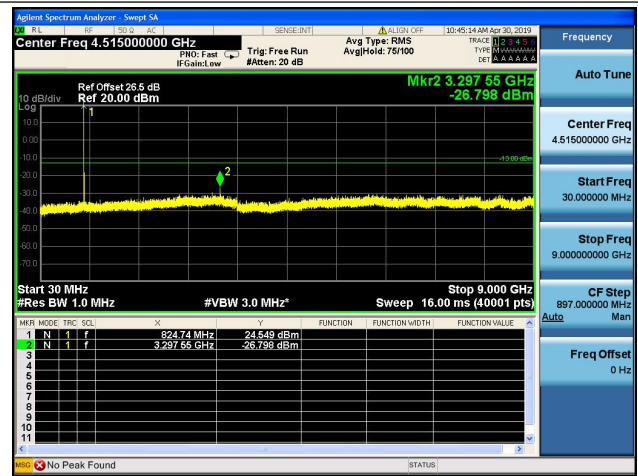

10MHz/64QAM/Mid CH

10MHz/64QAM/High CH

15MHz/64QAM/Low CH

15MHz/64QAM/Mid CH

15MHz/64QAM/High CH

20MHz/64QAM/Low CH

20MHz/64QAM/Mid CH

20MHz/64QAM/High CH

LTE Band 5 CSE

1.4MHz/QPSK/Low CH

1.4MHz/16QAM/Low CH

1.4MHz/QPSK/Mid CH

1.4MHz/16QAM/Mid CH

1.4MHz/QPSK/High CH

1.4MHz/16QAM/High CH