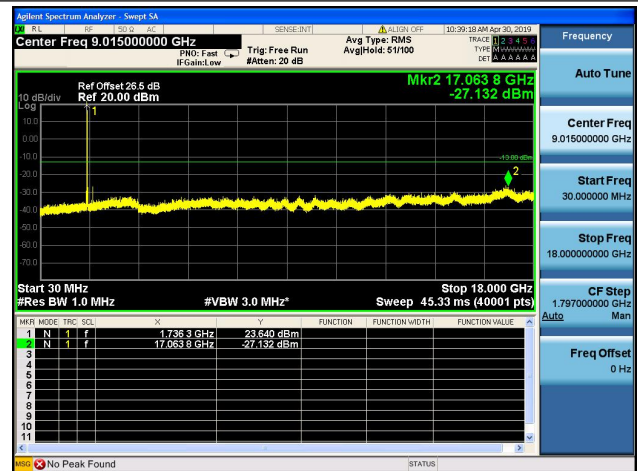

20MHz/QPSK/Low CH

20MHz/16QAM/Low CH

20MHz/QPSK/Mid CH

20MHz/16QAM/Mid CH

20MHz/QPSK/High CH

20MHz/16QAM/High CH

1.4MHz/64QAM/Low CH

1.4MHz/64QAM/MidCH

1.4MHz/64QAM/High CH

3MHz/64QAM/Low CH

3MHz/64QAM/Mid CH

3MHz/64QAM/High CH

5MHz/64QAM/Low CH

5MHz/64QAM/Mid CH

5MHz/64QAM/High CH

10MHz/64QAM/Low CH