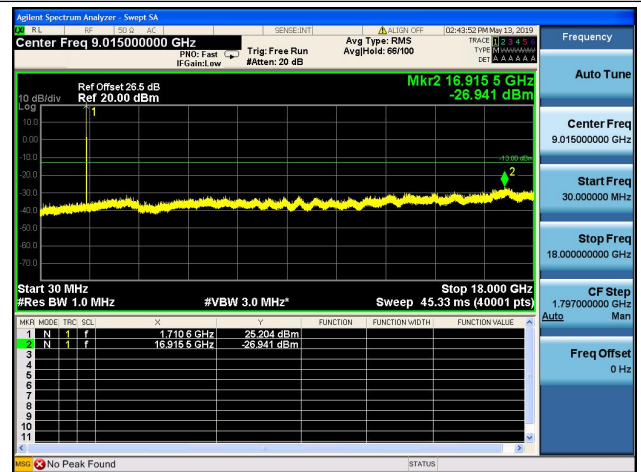

1.4MHz/64QAM/High CH

3MHz/64QAM/Low CH

3MHz/64QAM/Mid CH

3MHz/64QAM/High CH

5MHz/64QAM/Low CH

5MHz/64QAM/Mid CH

5MHz/64QAM/High CH

10MHz/64QAM/Low CH

10MHz/64QAM/Mid CH

10MHz/64QAM/High CH

15MHz/64QAM/Low CH

15MHz/64QAM/Mid CH

15MHz/64QAM/High CH

20MHz/64QAM/Low CH

20MHz/64QAM/Mid CH

20MHz/64QAM/High CH