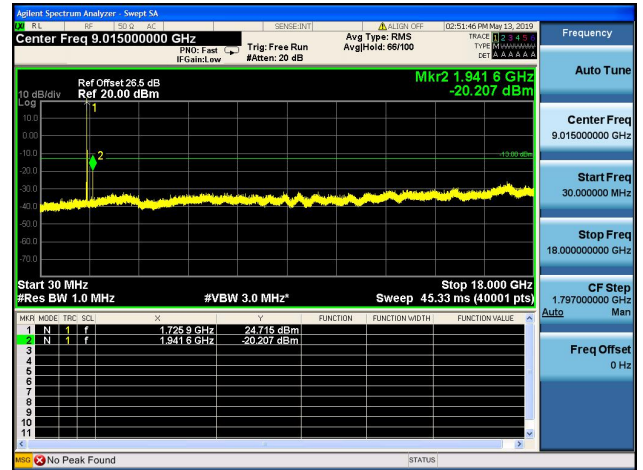

10MHz/64QAM/Mid CH

10MHz/64QAM/High CH

15MHz/64QAM/Low CH

15MHz/64QAM/Mid CH

15MHz/64QAM/High CH

20MHz/64QAM/Low CH

20MHz/64QAM/Mid CH

20MHz/64QAM/High CH

LTE Band 5 CSE

1.4MHz/QPSK/Low CH

1.4MHz/16QAM/Low CH

1.4MHz/QPSK/Mid CH

1.4MHz/16QAM/Mid CH

1.4MHz/QPSK/High CH

1.4MHz/16QAM/High CH