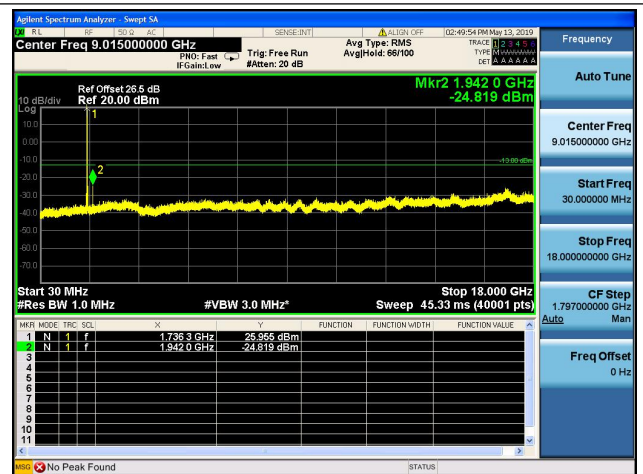

10MHz/64QAM/Mid CH

10MHz/64QAM/High CH

15MHz/64QAM/Low CH

15MHz/64QAM/Mid CH

15MHz/64QAM/High CH

20MHz/64QAM/Low CH

20MHz/64QAM/Mid CH

20MHz/64QAM/High CH

LTE Band 5 CSE

1.4MHz/QPSK/Low CH

1.4MHz/16QAM/Low CH

1.4MHz/QPSK/Mid CH

1.4MHz/16QAM/Mid CH

1.4MHz/QPSK/High CH

1.4MHz/16QAM/High CH