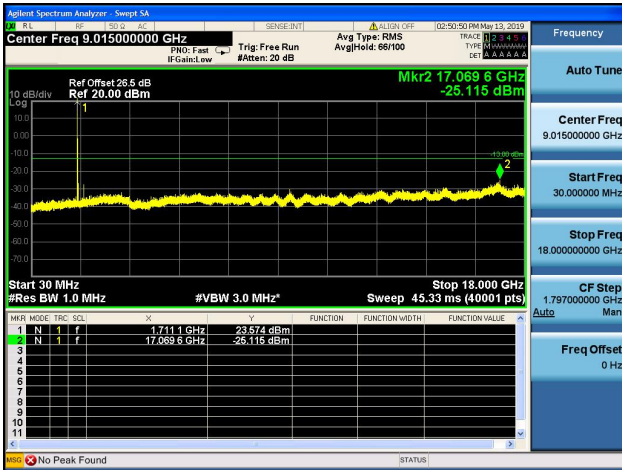

10MHz/64QAM/Mid CH

10MHz/64QAM/High CH

15MHz/64QAM/Low CH

15MHz/64QAM/Mid CH

15MHz/64QAM/High CH

20MHz/64QAM/Low CH

20MHz/64QAM/Mid CH

20MHz/64QAM/High CH

LTE Band 5 CSE

1.4MHz/QPSK/Low CH

1.4MHz/16QAM/Low CH

1.4MHz/QPSK/Mid CH

1.4MHz/16QAM/Mid CH

1.4MHz/QPSK/High CH

1.4MHz/16QAM/High CH