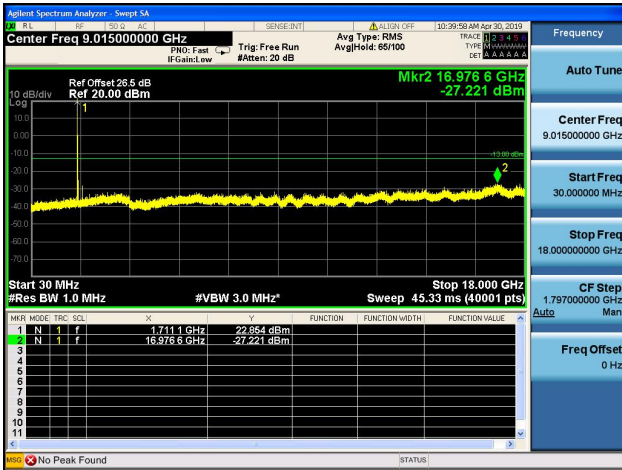

20MHz/QPSK/Low CH

20MHz/16QAM/Low CH

20MHz/QPSK/Mid CH

20MHz/16QAM/Mid CH

20MHz/QPSK/High CH

20MHz/16QAM/High CH

1.4MHz/64QAM/Low CH

1.4MHz/64QAM/MidCH

1.4MHz/64QAM/High CH

3MHz/64QAM/Low CH

3MHz/64QAM/Mid CH

3MHz/64QAM/High CH

5MHz/64QAM/Low CH

5MHz/64QAM/Mid CH

5MHz/64QAM/High CH

10MHz/64QAM/Low CH