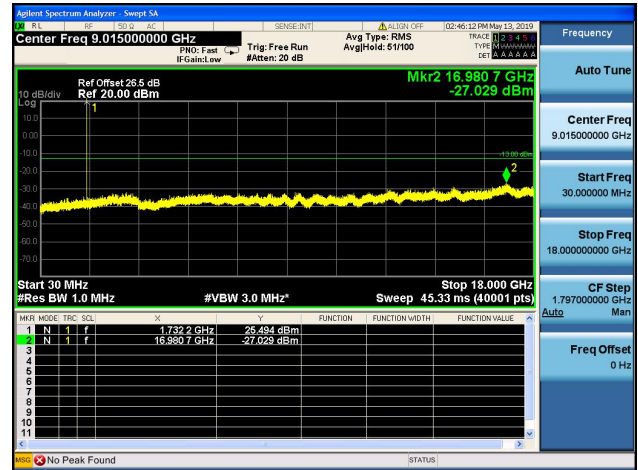

20MHz/QPSK/Low CH

20MHz/16QAM/Low CH

20MHz/QPSK/Mid CH

20MHz/16QAM/Mid CH

20MHz/QPSK/High CH

20MHz/16QAM/High CH

1.4MHz/64QAM/Low CH

1.4MHz/64QAM/MidCH

1.4MHz/64QAM/High CH

3MHz/64QAM/Low CH

3MHz/64QAM/Mid CH

3MHz/64QAM/High CH

5MHz/64QAM/Low CH

5MHz/64QAM/Mid CH

5MHz/64QAM/High CH

10MHz/64QAM/Low CH