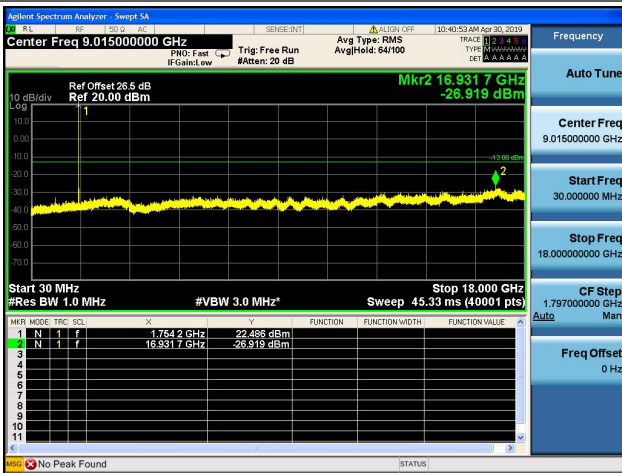

LTE Band 4CSE

1.4MHz/QPSK/Low CH

1.4MHz/16QAM/Low CH

1.4MHz/QPSK/Mid CH

1.4MHz/16QAM/Mid CH

1.4MHz/QPSK/High CH

1.4MHz/16QAM/High CH

3MHz/QPSK/Low CH

3MHz/16QAM/Low CH

3MHz/QPSK/Mid CH

3MHz/16QAM/Mid CH

3MHz/QPSK/High CH

3MHz/16QAM/High CH

5MHz/QPSK/Low CH

5MHz/16QAM/Low CH

5MHz/QPSK/Mid CH