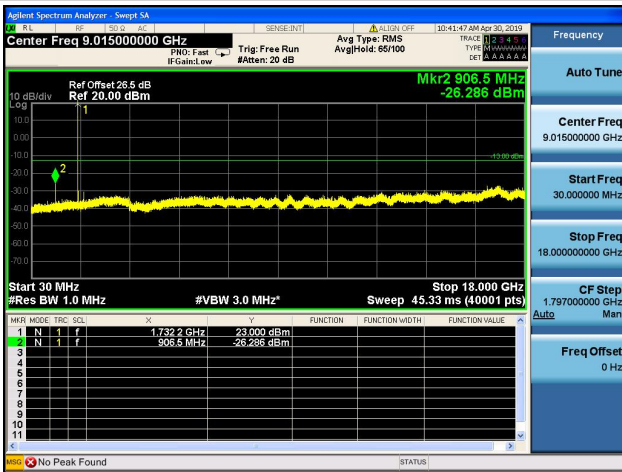

LTE Band 4CSE

1.4MHz/QPSK/Low CH

1.4MHz/16QAM/Low CH

1.4MHz/QPSK/Mid CH

1.4MHz/16QAM/Mid CH

1.4MHz/QPSK/High CH

1.4MHz/16QAM/High CH

3MHz/QPSK/Low CH

3MHz/16QAM/Low CH

3MHz/QPSK/Mid CH

3MHz/16QAM/Mid CH

3MHz/QPSK/High CH

3MHz/16QAM/High CH

5MHz/QPSK/Low CH

5MHz/16QAM/Low CH

5MHz/QPSK/Mid CH