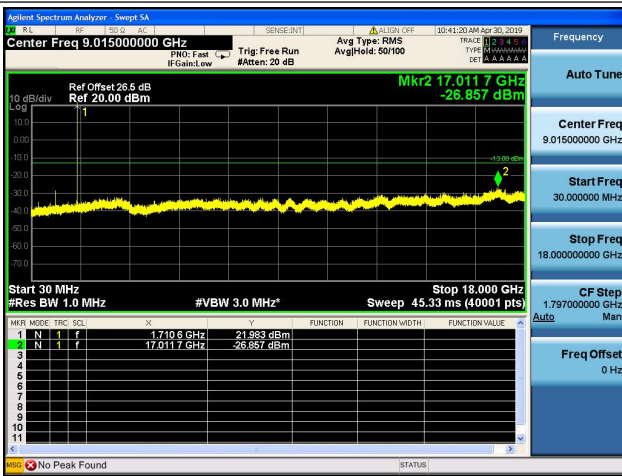

LTE Band 4CSE

1.4MHz/QPSK/Low CH

1.4MHz/16QAM/Low CH

1.4MHz/QPSK/Mid CH

1.4MHz/16QAM/Mid CH

1.4MHz/QPSK/High CH

1.4MHz/16QAM/High CH

3MHz/QPSK/Low CH

3MHz/16QAM/Low CH

3MHz/QPSK/Mid CH

3MHz/16QAM/Mid CH

3MHz/QPSK/High CH

3MHz/16QAM/High CH

5MHz/QPSK/Low CH

5MHz/16QAM/Low CH

5MHz/QPSK/Mid CH