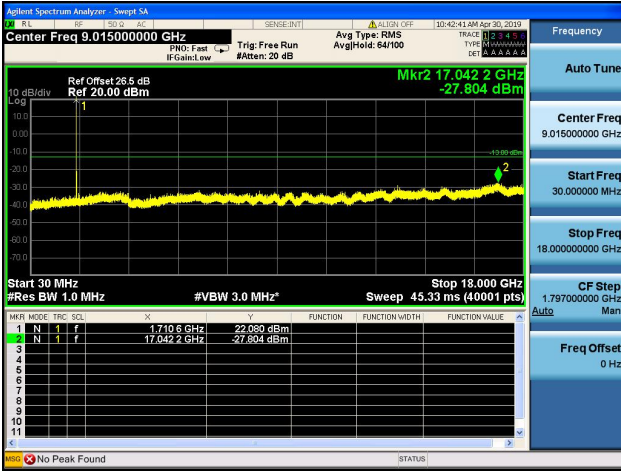

LTE Band 4CSE

1.4MHz/QPSK/Low CH

1.4MHz/16QAM/Low CH

1.4MHz/QPSK/Mid CH

1.4MHz/16QAM/Mid CH

1.4MHz/QPSK/High CH

1.4MHz/16QAM/High CH

3MHz/QPSK/Low CH

3MHz/16QAM/Low CH

3MHz/QPSK/Mid CH

3MHz/16QAM/Mid CH

3MHz/QPSK/High CH

3MHz/16QAM/High CH

5MHz/QPSK/Low CH

5MHz/16QAM/Low CH

5MHz/QPSK/Mid CH