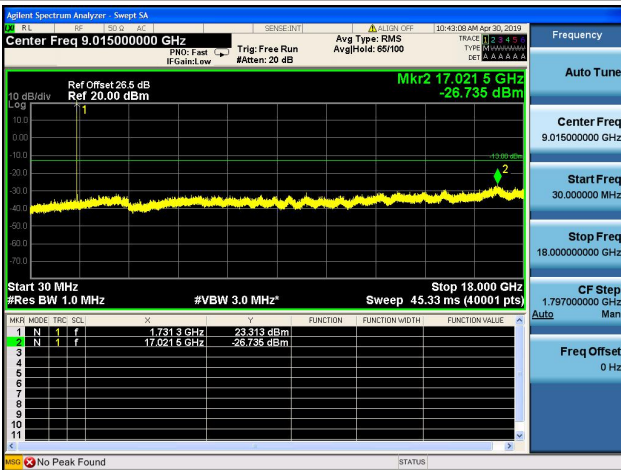

LTE Band 4CSE

1.4MHz/QPSK/Low CH

1.4MHz/16QAM/Low CH

1.4MHz/QPSK/Mid CH

1.4MHz/16QAM/Mid CH

1.4MHz/QPSK/High CH

1.4MHz/16QAM/High CH

3MHz/QPSK/Low CH

3MHz/16QAM/Low CH

3MHz/QPSK/Mid CH

3MHz/16QAM/Mid CH

3MHz/QPSK/High CH

3MHz/16QAM/High CH

5MHz/QPSK/Low CH

5MHz/16QAM/Low CH

5MHz/QPSK/Mid CH