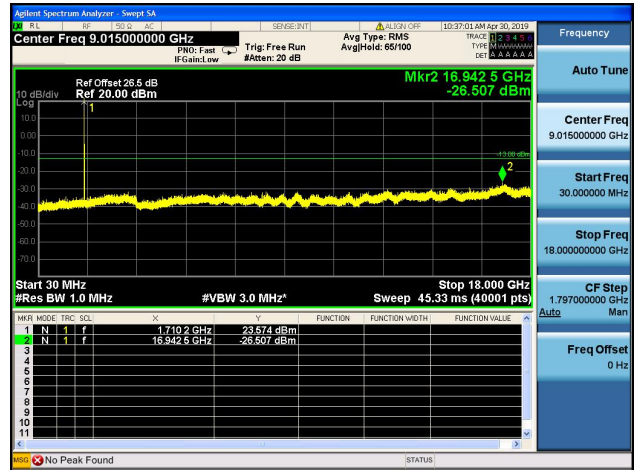

LTE Band 4CSE

1.4MHz/QPSK/Low CH

1.4MHz/16QAM/Low CH

1.4MHz/QPSK/Mid CH

1.4MHz/16QAM/Mid CH

1.4MHz/QPSK/High CH

1.4MHz/16QAM/High CH

3MHz/QPSK/Low CH

3MHz/16QAM/Low CH

3MHz/QPSK/Mid CH

3MHz/16QAM/Mid CH

3MHz/QPSK/High CH

3MHz/16QAM/High CH

5MHz/QPSK/Low CH

5MHz/16QAM/Low CH

5MHz/QPSK/Mid CH

5MHz/16QAM/Mid CH

5MHz/QPSK/High CH

5MHz/16QAM/High CH

10MHz/QPSK/Low CH

10MHz/16QAM/Low CH

10MHz/QPSK/Mid CH

10MHz/16QAM/Mid CH

10MHz/QPSK/High CH