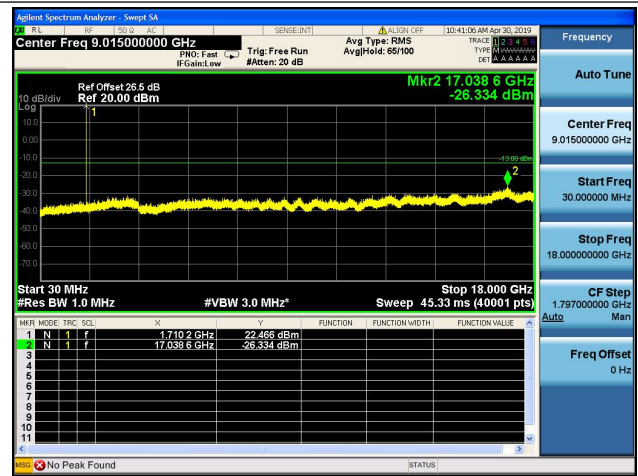

LTE Band 4CSE

1.4MHz/QPSK/Low CH

1.4MHz/16QAM/Low CH

1.4MHz/QPSK/Mid CH

1.4MHz/16QAM/Mid CH

1.4MHz/QPSK/High CH

1.4MHz/16QAM/High CH

3MHz/QPSK/Low CH

3MHz/16QAM/Low CH

3MHz/QPSK/Mid CH

3MHz/16QAM/Mid CH

3MHz/QPSK/High CH

3MHz/16QAM/High CH

5MHz/QPSK/Low CH

5MHz/16QAM/Low CH

5MHz/QPSK/Mid CH