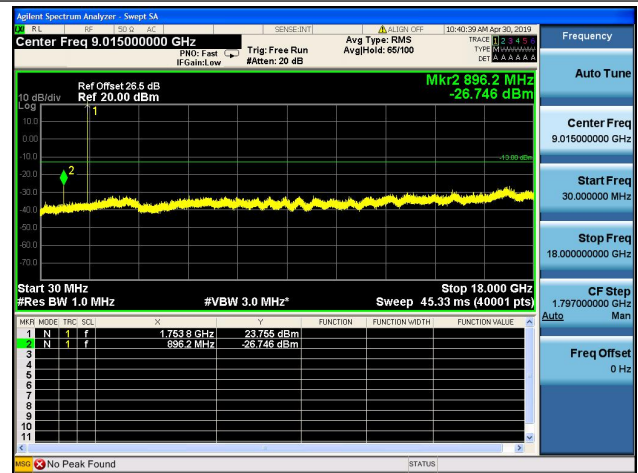

LTE Band 4CSE

1.4MHz/QPSK/Low CH

1.4MHz/16QAM/Low CH

1.4MHz/QPSK/Mid CH

1.4MHz/16QAM/Mid CH

1.4MHz/QPSK/High CH

1.4MHz/16QAM/High CH

3MHz/QPSK/Low CH

3MHz/16QAM/Low CH

3MHz/QPSK/Mid CH

3MHz/16QAM/Mid CH

3MHz/QPSK/High CH

3MHz/16QAM/High CH

5MHz/QPSK/Low CH

5MHz/16QAM/Low CH

5MHz/QPSK/Mid CH