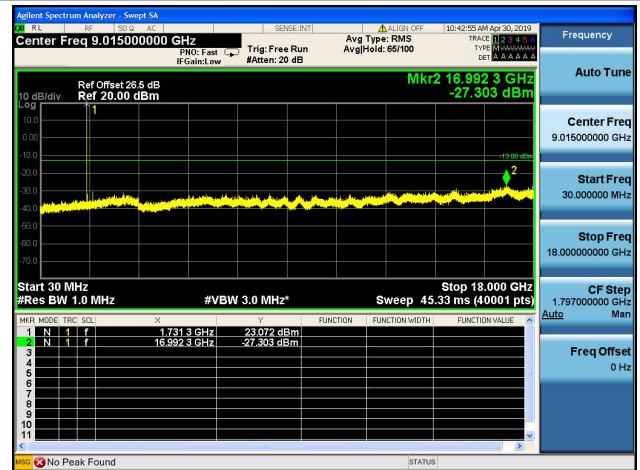

LTE Band 4CSE

1.4MHz/QPSK/Low CH

1.4MHz/16QAM/Low CH

1.4MHz/QPSK/Mid CH

1.4MHz/16QAM/Mid CH

1.4MHz/QPSK/High CH

1.4MHz/16QAM/High CH

3MHz/QPSK/Low CH

3MHz/16QAM/Low CH

3MHz/QPSK/Mid CH

3MHz/16QAM/Mid CH

3MHz/QPSK/High CH

3MHz/16QAM/High CH

5MHz/QPSK/Low CH

5MHz/16QAM/Low CH

5MHz/QPSK/Mid CH