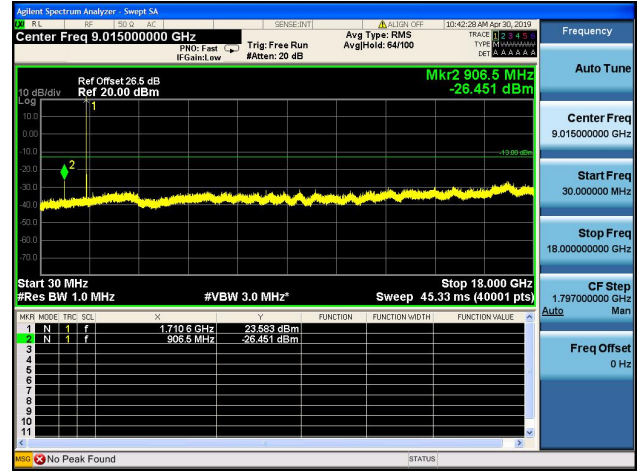

LTE Band 4CSE

1.4MHz/QPSK/Low CH

1.4MHz/16QAM/Low CH

1.4MHz/QPSK/Mid CH

1.4MHz/16QAM/Mid CH

1.4MHz/QPSK/High CH

1.4MHz/16QAM/High CH

3MHz/QPSK/Low CH

3MHz/16QAM/Low CH

3MHz/QPSK/Mid CH

3MHz/16QAM/Mid CH

3MHz/QPSK/High CH

3MHz/16QAM/High CH

5MHz/QPSK/Low CH

5MHz/16QAM/Low CH

5MHz/QPSK/Mid CH