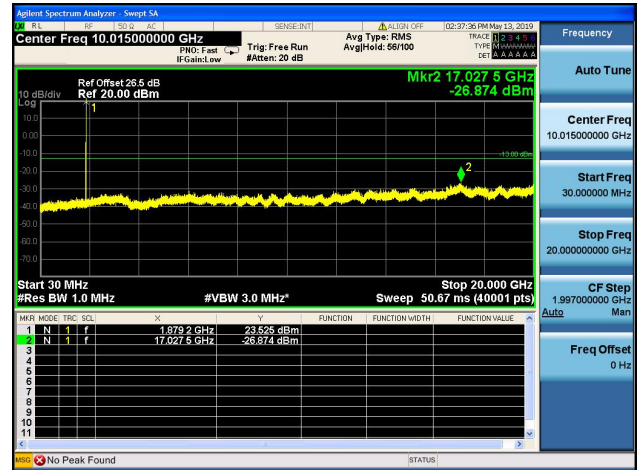

20MHz/QPSK/Mid CH

20MHz/16QAM/Mid CH

20MHz/QPSK/High CH

20MHz/16QAM/High CH

1.4MHz/64QAM/Low CH

1.4MHz/64QAM/MidCH

1.4MHz/64QAM/HighCH

3MHz/64QAM/Low CH

3MHz/64QAM/MidCH

3MHz/64QAM/HighCH

5MHz/64QAM/Low CH

5MHz/64QAM/MidCH

5MHz/64QAM/HighCH

10MHz/64QAM/Low CH

10MHz/64QAM/MidCH

10MHz/64QAM/HighCH