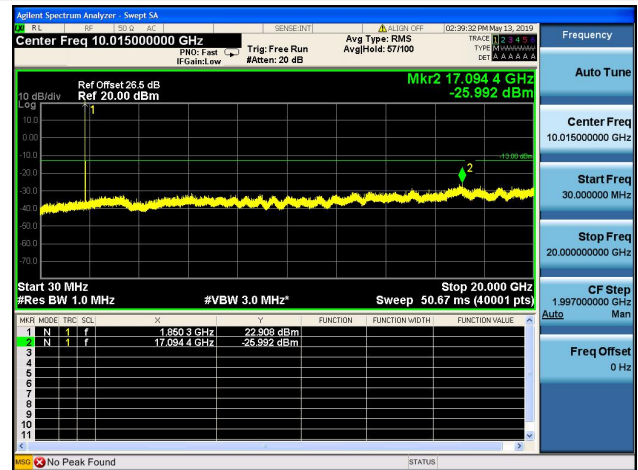

20MHz/QPSK/Mid CH

20MHz/16QAM/Mid CH

20MHz/QPSK/High CH

20MHz/16QAM/High CH

1.4MHz/64QAM/Low CH

1.4MHz/64QAM/MidCH

1.4MHz/64QAM/HighCH

3MHz/64QAM/Low CH

3MHz/64QAM/MidCH

3MHz/64QAM/HighCH

5MHz/64QAM/Low CH

5MHz/64QAM/MidCH

5MHz/64QAM/HighCH

10MHz/64QAM/Low CH

10MHz/64QAM/MidCH

10MHz/64QAM/HighCH