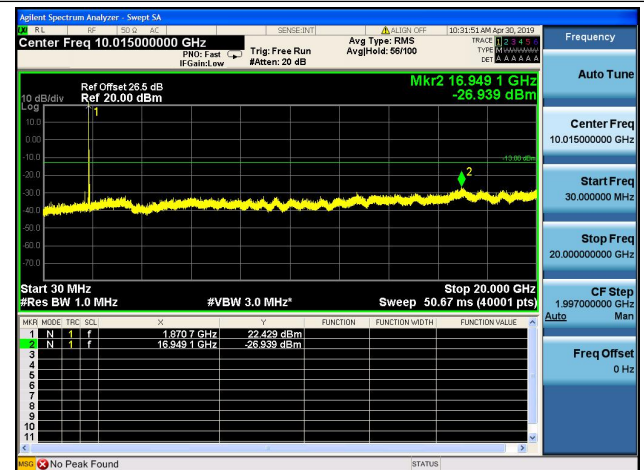

15MHz/QPSK/Low CH

15MHz/16QAM/Low CH

15MHz/QPSK/Mid CH

15MHz/16QAM/Mid CH

15MHz/QPSK/High CH

15MHz/16QAM/High CH

20MHz/QPSK/Low CH

20MHz/16QAM/Low CH

20MHz/QPSK/Mid CH

20MHz/16QAM/Mid CH

20MHz/QPSK/High CH

20MHz/16QAM/High CH

1.4MHz/64QAM/Low CH

1.4MHz/64QAM/MidCH

1.4MHz/64QAM/HighCH

3MHz/64QAM/Low CH