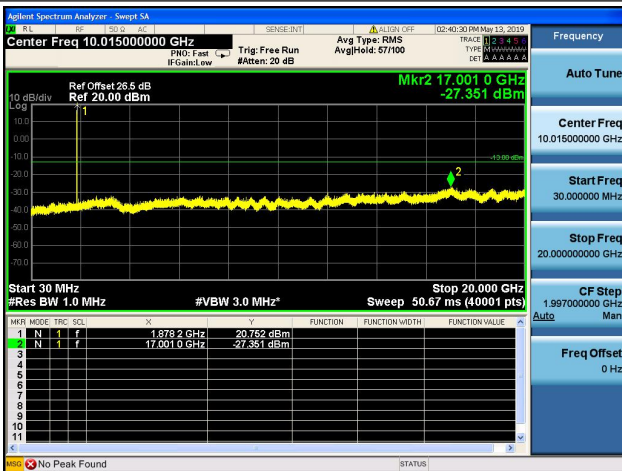

20MHz/QPSK/Mid CH

20MHz/16QAM/Mid CH

20MHz/QPSK/High CH

20MHz/16QAM/High CH

1.4MHz/64QAM/Low CH

1.4MHz/64QAM/MidCH

1.4MHz/64QAM/HighCH

3MHz/64QAM/Low CH

3MHz/64QAM/MidCH

3MHz/64QAM/HighCH

5MHz/64QAM/Low CH

5MHz/64QAM/MidCH

5MHz/64QAM/HighCH

10MHz/64QAM/Low CH

10MHz/64QAM/MidCH

10MHz/64QAM/HighCH