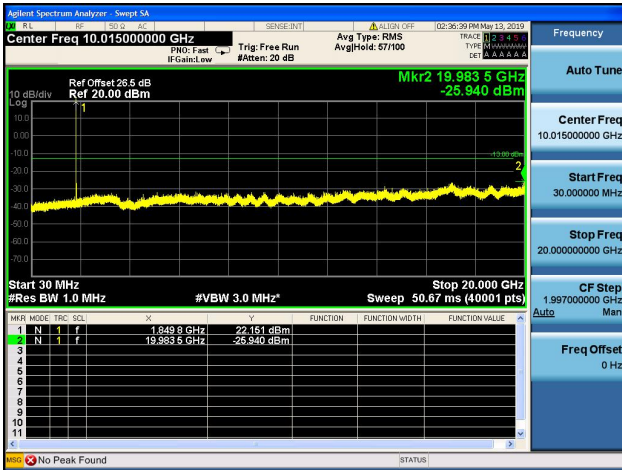

20MHz/QPSK/Mid CH

20MHz/16QAM/Mid CH

20MHz/QPSK/High CH

20MHz/16QAM/High CH

1.4MHz/64QAM/Low CH

1.4MHz/64QAM/MidCH

1.4MHz/64QAM/HighCH

3MHz/64QAM/Low CH

3MHz/64QAM/MidCH

3MHz/64QAM/HighCH

5MHz/64QAM/Low CH

5MHz/64QAM/MidCH

5MHz/64QAM/HighCH

10MHz/64QAM/Low CH

10MHz/64QAM/MidCH

10MHz/64QAM/HighCH