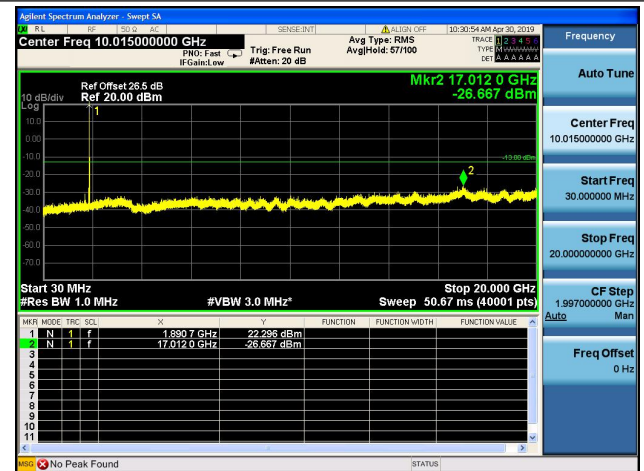

20MHz/QPSK/Mid CH

20MHz/16QAM/Mid CH

20MHz/QPSK/High CH

20MHz/16QAM/High CH

1.4MHz/64QAM/Low CH

1.4MHz/64QAM/MidCH

1.4MHz/64QAM/HighCH

3MHz/64QAM/Low CH

3MHz/64QAM/MidCH

3MHz/64QAM/HighCH

5MHz/64QAM/Low CH

5MHz/64QAM/MidCH

5MHz/64QAM/HighCH

10MHz/64QAM/Low CH

10MHz/64QAM/MidCH

10MHz/64QAM/HighCH