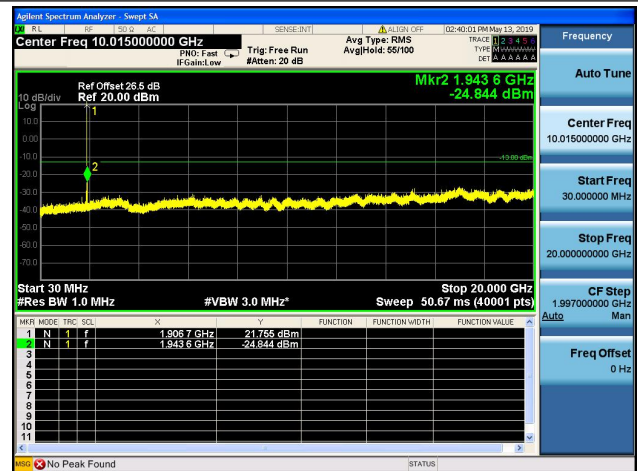

20MHz/QPSK/Mid CH

20MHz/16QAM/Mid CH

20MHz/QPSK/High CH

20MHz/16QAM/High CH

1.4MHz/64QAM/Low CH

1.4MHz/64QAM/MidCH

1.4MHz/64QAM/HighCH

3MHz/64QAM/Low CH

3MHz/64QAM/MidCH

3MHz/64QAM/HighCH

5MHz/64QAM/Low CH

5MHz/64QAM/MidCH

5MHz/64QAM/HighCH

10MHz/64QAM/Low CH

10MHz/64QAM/MidCH

10MHz/64QAM/HighCH