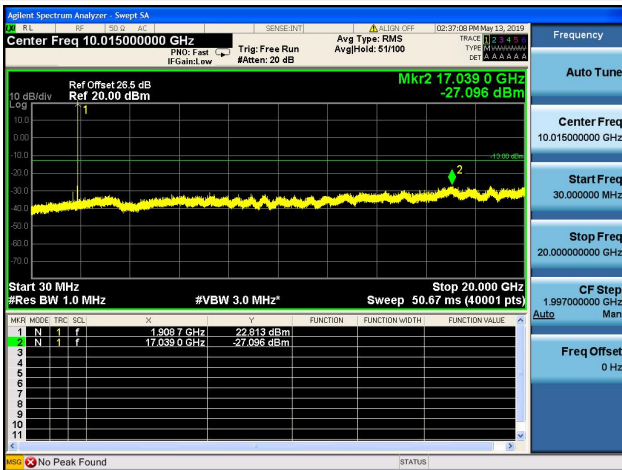

20MHz/QPSK/Mid CH

20MHz/16QAM/Mid CH

20MHz/QPSK/High CH

20MHz/16QAM/High CH

1.4MHz/64QAM/Low CH

1.4MHz/64QAM/MidCH

1.4MHz/64QAM/HighCH

3MHz/64QAM/Low CH

3MHz/64QAM/MidCH

3MHz/64QAM/HighCH

5MHz/64QAM/Low CH

5MHz/64QAM/MidCH

5MHz/64QAM/HighCH

10MHz/64QAM/Low CH

10MHz/64QAM/MidCH

10MHz/64QAM/HighCH