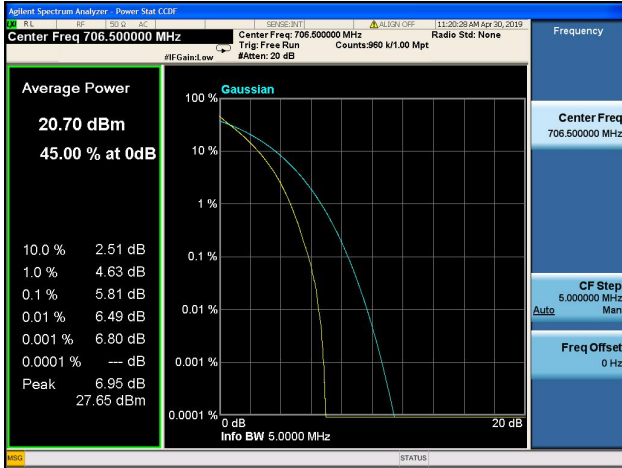

**10MHz/64QAM/Low CH**

**10MHz/64QAM/Mid CH**

**10MHz/64QAM/High CH**

<b>LTE Band 17,BW: 5MHz</b>			
Channel	Frequency (MHz)	Peak to Average Ratio(dB)	
		QPSK	16QAM
23755	706.5	5.80	6.49
23790	710.0	5.82	6.49
23825	713.5	5.77	6.47

<b>LTE Band 17,BW: 10MHz</b>			
Channel	Frequency (MHz)	Peak to Average Ratio(dB)	
		QPSK	16QAM
23780	709.0	5.85	6.50
23790	710.0	5.88	6.55
23800	711.0	5.83	6.49

<b>LTE Band 17,BW: 5MHz</b>			
Channel	Frequency (MHz)	Peak to Average Ratio(dB)	
		64QAM	
23755	706.5	6.54	
23790	710.0	6.56	
23825	713.5	6.52	

<b>LTE Band 17,BW: 10MHz</b>			
Channel	Frequency (MHz)	Peak to Average Ratio(dB)	
		64QAM	
23780	709.0	6.54	
23790	710.0	6.56	
23800	711.0	6.53	

LTE Band 17 Peak to Average Ratio

5MHz/QPSK/Low CH

5MHz/16QAM/Low CH