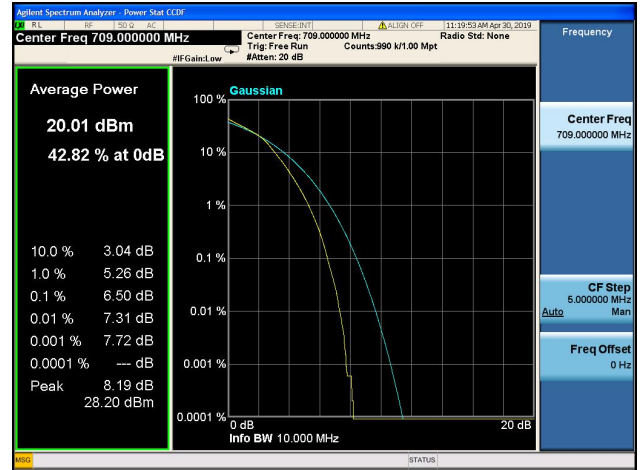

<b>LTE Band 17,BW: 10MHz</b>			
Channel	Frequency (MHz)	Peak to Average Ratio(dB)	
		64QAM	
23780	709.0	6.54	
23790	710.0	6.56	
23800	711.0	6.53	

LTE Band 17 Peak to Average Ratio

5MHz/QPSK/Low CH

5MHz/16QAM/Low CH

5MHz/QPSK/Mid CH

5MHz/16QAM/Mid CH

5MHz/QPSK/High CH

5MHz/16QAM/High CH

**10MHz/QPSK/Low CH**

**10MHz/16QAM/Low CH**

**10MHz/QPSK/Mid CH**

**10MHz/16QAM/Mid CH**

**10MHz/QPSK/High CH**

**10MHz/16QAM/High CH**