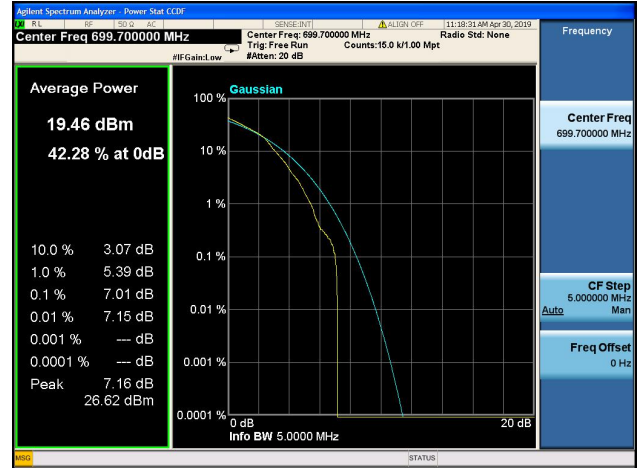

LTE Band 12 Peak to Average Ratio

1.4MHz/QPSK/Low CH

1.4MHz/16QAM/Low CH

1.4MHz/QPSK/Mid CH

1.4MHz/16QAM/Mid CH

1.4MHz/QPSK/High CH

1.4MHz/16QAM/High CH

**3MHz/QPSK/Low CH**