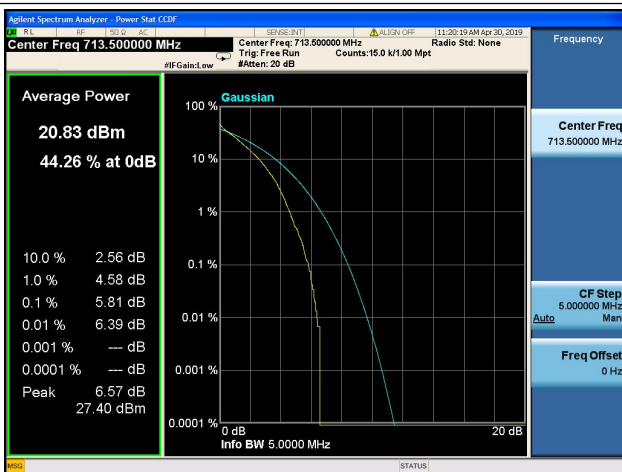

<b>LTE Band 17,BW: 10MHz</b>			
Channel	Frequency (MHz)	Peak to Average Ratio(dB)	
		QPSK	16QAM
23780	709.0	5.85	6.50
23790	710.0	5.88	6.55
23800	711.0	5.83	6.49

<b>LTE Band 17,BW: 5MHz</b>			
Channel	Frequency (MHz)	Peak to Average Ratio(dB)	
		64QAM	
23755	706.5	6.54	
23790	710.0	6.56	
23825	713.5	6.52	

<b>LTE Band 17,BW: 10MHz</b>			
Channel	Frequency (MHz)	Peak to Average Ratio(dB)	
		64QAM	
23780	709.0	6.54	
23790	710.0	6.56	
23800	711.0	6.53	

LTE Band 17 Peak to Average Ratio

5MHz/QPSK/Low CH

5MHz/16QAM/Low CH

5MHz/QPSK/Mid CH

5MHz/16QAM/Mid CH

5MHz/QPSK/High CH

5MHz/16QAM/High CH

**10MHz/QPSK/Low CH**

**10MHz/16QAM/Low CH**

**10MHz/QPSK/Mid CH**

**10MHz/16QAM/Mid CH**