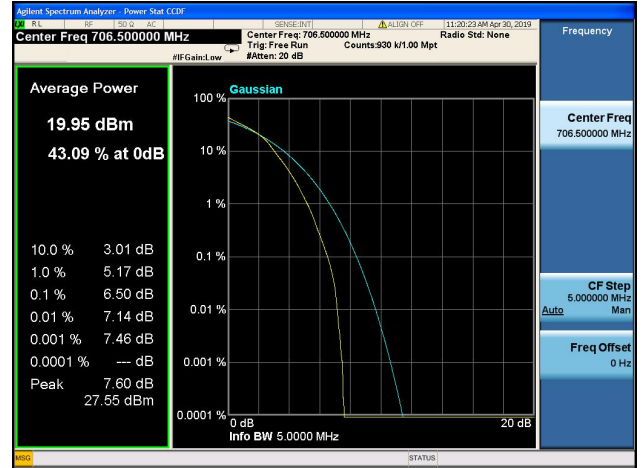

**10MHz/64QAM/Low CH**

**10MHz/64QAM/Mid CH**

**10MHz/64QAM/High CH**

<b>LTE Band 17,BW: 5MHz</b>			
Channel	Frequency (MHz)	Peak to Average Ratio(dB)	
		QPSK	16QAM
23755	706.5	5.80	6.49
23790	710.0	5.82	6.49
23825	713.5	5.77	6.47

<b>LTE Band 17,BW: 10MHz</b>			
Channel	Frequency (MHz)	Peak to Average Ratio(dB)	
		QPSK	16QAM
23780	709.0	5.85	6.50
23790	710.0	5.88	6.55
23800	711.0	5.83	6.49

<b>LTE Band 17,BW: 5MHz</b>			
Channel	Frequency (MHz)	Peak to Average Ratio(dB)	
		64QAM	
23755	706.5	6.54	
23790	710.0	6.56	
23825	713.5	6.52	

<b>LTE Band 17,BW: 10MHz</b>			
Channel	Frequency (MHz)	Peak to Average Ratio(dB)	
		64QAM	
23780	709.0	6.54	
23790	710.0	6.56	
23800	711.0	6.53	

LTE Band 17 Peak to Average Ratio

5MHz/QPSK/Low CH

5MHz/16QAM/Low CH