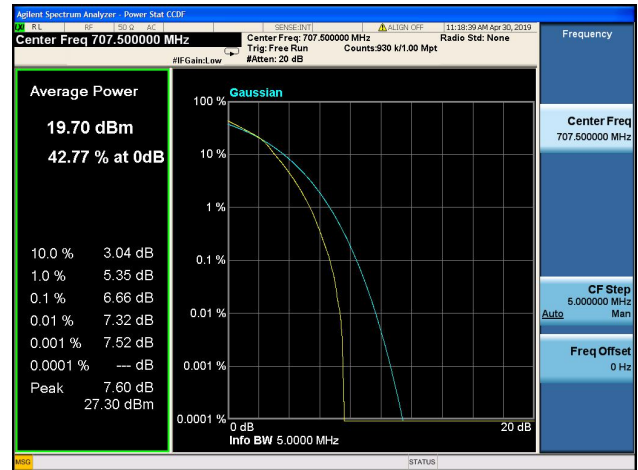

LTE Band 12 Peak to Average Ratio

1.4MHz/QPSK/Low CH

1.4MHz/16QAM/Low CH

1.4MHz/QPSK/Mid CH

1.4MHz/16QAM/Mid CH

1.4MHz/QPSK/High CH

1.4MHz/16QAM/High CH

**3MHz/QPSK/Low CH**

**3MHz/16QAM/Low CH**

**3MHz/QPSK/Mid CH**

**3MHz/16QAM/Mid CH**

**3MHz/QPSK/High CH**

**3MHz/16QAM/High CH**

### 5MHz/QPSK/Low CH