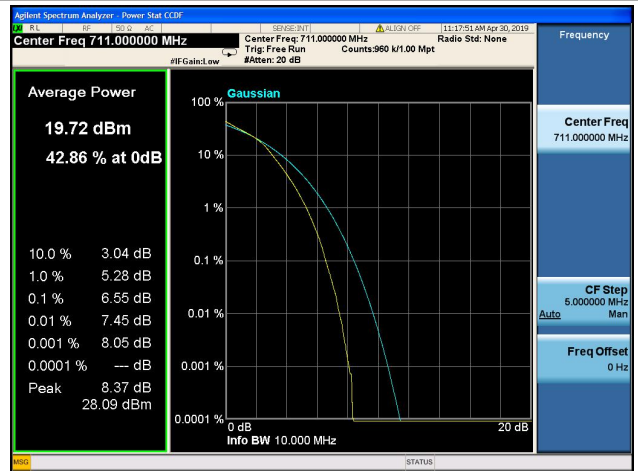

### 5MHz/QPSK/High CH

### 5MHz/16QAM/High CH

**10MHz/QPSK/Low CH**

**10MHz/16QAM/Low CH**

**10MHz/QPSK/Mid CH**

**10MHz/16QAM/Mid CH**

**10MHz/QPSK/High CH**

**10MHz/16QAM/High CH**

**1.4MHz/64QAM/Low CH**

**1.4MHz/64QAM/Mid CH**

**1.4MHz/64QAM/High CH**

**3MHz/64QAM/Low CH**

**3MHz/64QAM/Mid CH**

**3MHz/64QAM/High CH**

**5MHz/64QAM/Low CH**

**5MHz/64QAM/Mid CH**

**5MHz/64QAM/High CH**