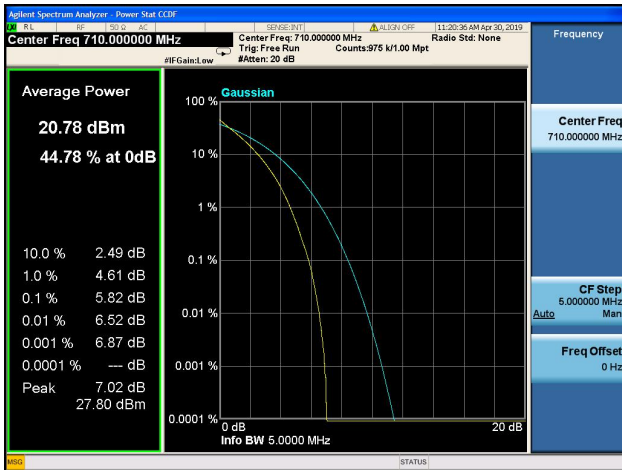

<b>LTE Band 17,BW: 10MHz</b>			
Channel	Frequency (MHz)	Peak to Average Ratio(dB)	
		QPSK	16QAM
23780	709.0	5.85	6.50
23790	710.0	5.88	6.55
23800	711.0	5.83	6.49

<b>LTE Band 17,BW: 5MHz</b>			
Channel	Frequency (MHz)	Peak to Average Ratio(dB)	
		64QAM	
23755	706.5	6.54	
23790	710.0	6.56	
23825	713.5	6.52	

<b>LTE Band 17,BW: 10MHz</b>			
Channel	Frequency (MHz)	Peak to Average Ratio(dB)	
		64QAM	
23780	709.0	6.54	
23790	710.0	6.56	
23800	711.0	6.53	

LTE Band 17 Peak to Average Ratio

5MHz/QPSK/Low CH

5MHz/16QAM/Low CH

5MHz/QPSK/Mid CH

5MHz/16QAM/Mid CH

5MHz/QPSK/High CH

5MHz/16QAM/High CH

**10MHz/QPSK/Low CH**

**10MHz/16QAM/Low CH**

**10MHz/QPSK/Mid CH**

**10MHz/16QAM/Mid CH**