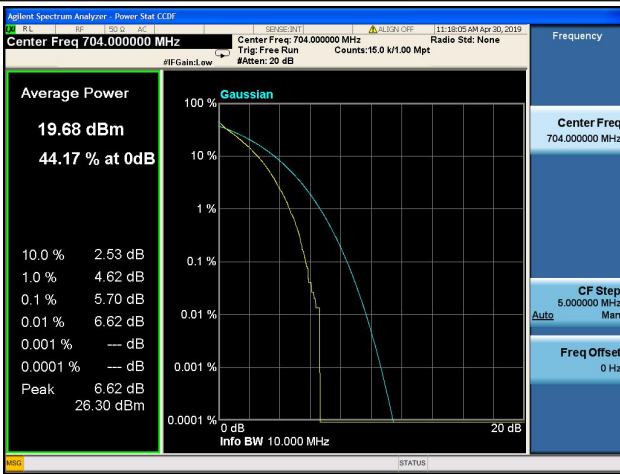

### 5MHz/16QAM/Mid CH

### 5MHz/QPSK/High CH

### 5MHz/16QAM/High CH

**10MHz/QPSK/Low CH**

**10MHz/16QAM/Low CH**

**10MHz/QPSK/Mid CH**

**10MHz/16QAM/Mid CH**

**10MHz/QPSK/High CH**

**10MHz/16QAM/High CH**

**1.4MHz/64QAM/Low CH**