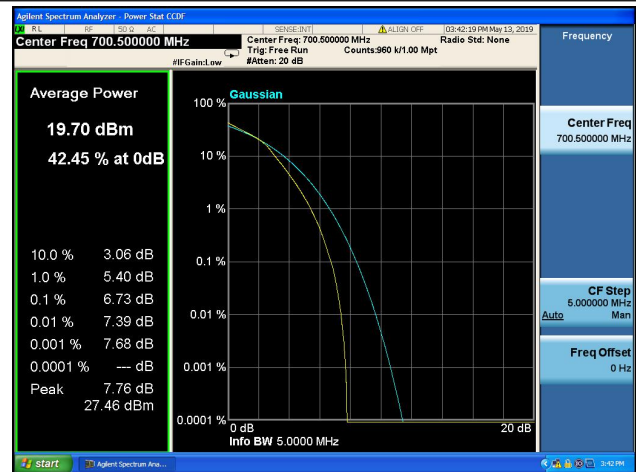

### 5MHz/QPSK/High CH

### 5MHz/16QAM/High CH

**10MHz/QPSK/Low CH**

**10MHz/16QAM/Low CH**

**10MHz/QPSK/Mid CH**

**10MHz/16QAM/Mid CH**

**10MHz/QPSK/High CH**

**10MHz/16QAM/High CH**

**1.4MHz/64QAM/Low CH**

**1.4MHz/64QAM/Mid CH**

**1.4MHz/64QAM/High CH**

**3MHz/64QAM/Low CH**

**3MHz/64QAM/Mid CH**

**3MHz/64QAM/High CH**

**5MHz/64QAM/Low CH**

**5MHz/64QAM/Mid CH**

**5MHz/64QAM/High CH**