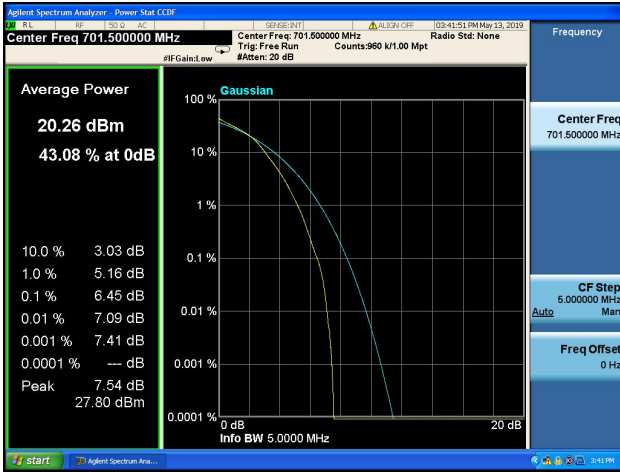

### 5MHz/16QAM/High CH

**10MHz/QPSK/Low CH**

**10MHz/16QAM/Low CH**

**10MHz/QPSK/Mid CH**

**10MHz/16QAM/Mid CH**

**10MHz/QPSK/High CH**

**10MHz/16QAM/High CH**

**1.4MHz/64QAM/Low CH**

**1.4MHz/64QAM/Mid CH**

**1.4MHz/64QAM/High CH**

**3MHz/64QAM/Low CH**

**3MHz/64QAM/Mid CH**

**3MHz/64QAM/High CH**

**5MHz/64QAM/Low CH**

**5MHz/64QAM/Mid CH**

**5MHz/64QAM/High CH**

**10MHz/64QAM/Low CH**

**10MHz/64QAM/Mid CH**

**10MHz/64QAM/High CH**

<b>LTE Band 17,BW: 5MHz</b>			
Channel	Frequency (MHz)	Peak to Average Ratio(dB)	
		QPSK	16QAM
23755	706.5	5.80	6.49
23790	710.0	5.82	6.49
23825	713.5	5.77	6.47