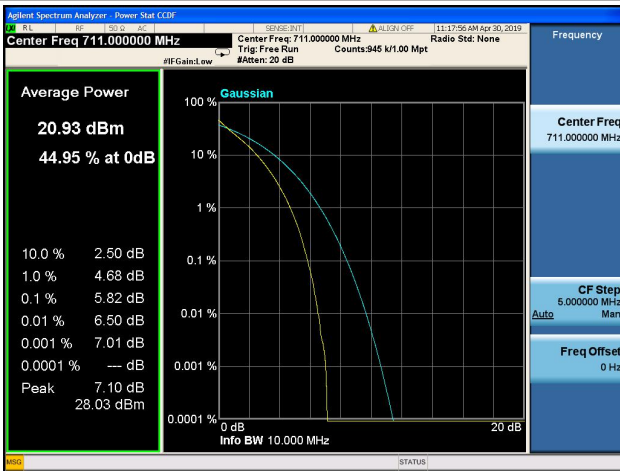

### 5MHz/QPSK/High CH

### 5MHz/16QAM/High CH

**10MHz/QPSK/Low CH**

**10MHz/16QAM/Low CH**

**10MHz/QPSK/Mid CH**

**10MHz/16QAM/Mid CH**

**10MHz/QPSK/High CH**

**10MHz/16QAM/High CH**

**1.4MHz/64QAM/Low CH**

**1.4MHz/64QAM/Mid CH**

**1.4MHz/64QAM/High CH**

**3MHz/64QAM/Low CH**

**3MHz/64QAM/Mid CH**

**3MHz/64QAM/High CH**

**5MHz/64QAM/Low CH**

**5MHz/64QAM/Mid CH**

**5MHz/64QAM/High CH**