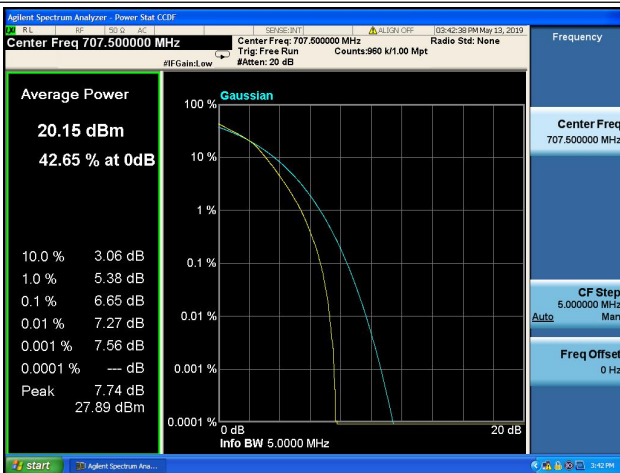

### 5MHz/16QAM/High CH

**10MHz/QPSK/Low CH**

**10MHz/16QAM/Low CH**

**10MHz/QPSK/Mid CH**

**10MHz/16QAM/Mid CH**

**10MHz/QPSK/High CH**

**10MHz/16QAM/High CH**

**1.4MHz/64QAM/Low CH**

**1.4MHz/64QAM/Mid CH**

**1.4MHz/64QAM/High CH**

**3MHz/64QAM/Low CH**

**3MHz/64QAM/Mid CH**

**3MHz/64QAM/High CH**

**5MHz/64QAM/Low CH**

**5MHz/64QAM/Mid CH**

**5MHz/64QAM/High CH**

**10MHz/64QAM/Low CH**

**10MHz/64QAM/Mid CH**

**10MHz/64QAM/High CH**

<b>LTE Band 17,BW: 5MHz</b>			
Channel	Frequency (MHz)	Peak to Average Ratio(dB)	
		QPSK	16QAM
23755	706.5	5.80	6.49
23790	710.0	5.82	6.49
23825	713.5	5.77	6.47