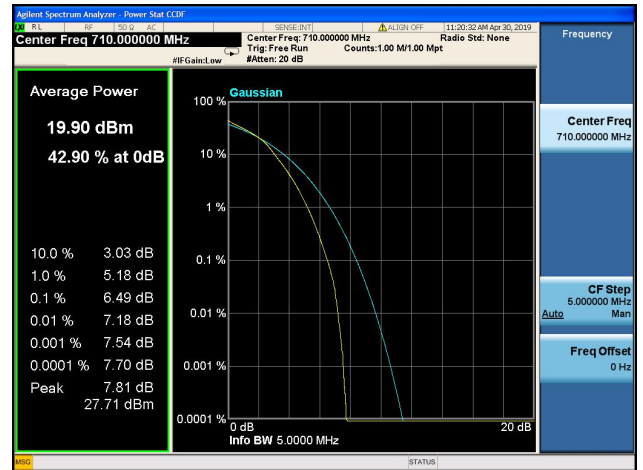

<b>LTE Band 17,BW: 10MHz</b>			
Channel	Frequency (MHz)	Peak to Average Ratio(dB)	
		QPSK	16QAM
23780	709.0	5.85	6.50
23790	710.0	5.88	6.55
23800	711.0	5.83	6.49

<b>LTE Band 17,BW: 5MHz</b>			
Channel	Frequency (MHz)	Peak to Average Ratio(dB)	
		64QAM	
23755	706.5	6.54	
23790	710.0	6.56	
23825	713.5	6.52	

<b>LTE Band 17,BW: 10MHz</b>			
Channel	Frequency (MHz)	Peak to Average Ratio(dB)	
		64QAM	
23780	709.0	6.54	
23790	710.0	6.56	
23800	711.0	6.53	

LTE Band 17 Peak to Average Ratio

5MHz/QPSK/Low CH

5MHz/16QAM/Low CH

5MHz/QPSK/Mid CH

5MHz/16QAM/Mid CH

5MHz/QPSK/High CH

5MHz/16QAM/High CH

**10MHz/QPSK/Low CH**

**10MHz/16QAM/Low CH**

**10MHz/QPSK/Mid CH**

**10MHz/16QAM/Mid CH**