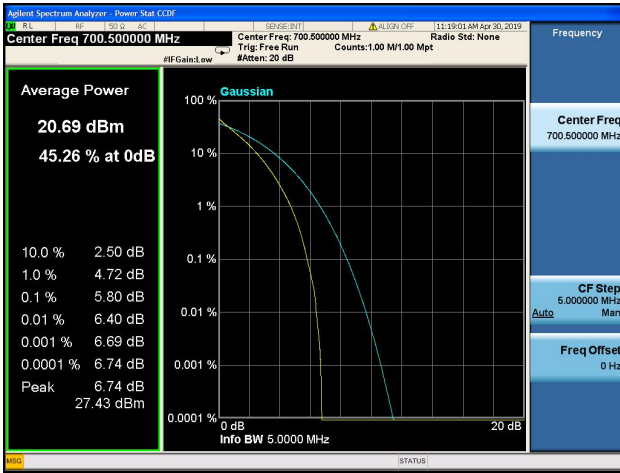

LTE Band 12 Peak to Average Ratio

1.4MHz/QPSK/Low CH

1.4MHz/16QAM/Low CH

1.4MHz/QPSK/Mid CH

1.4MHz/16QAM/Mid CH

1.4MHz/QPSK/High CH

1.4MHz/16QAM/High CH

**3MHz/QPSK/Low CH**

**3MHz/16QAM/Low CH**

**3MHz/QPSK/Mid CH**

**3MHz/16QAM/Mid CH**

**3MHz/QPSK/High CH**

**3MHz/16QAM/High CH**