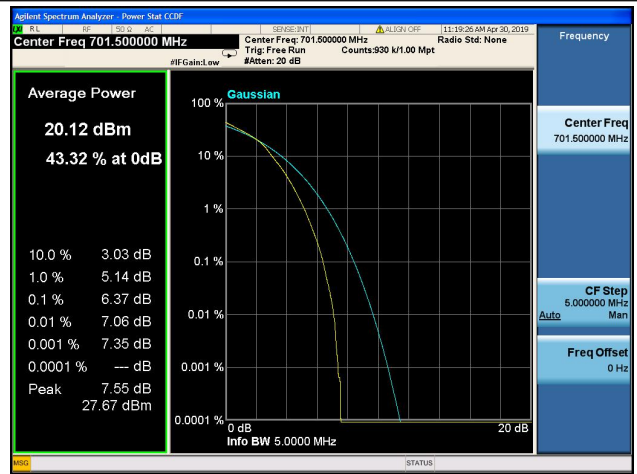

5MHz/16QAM/Low CH