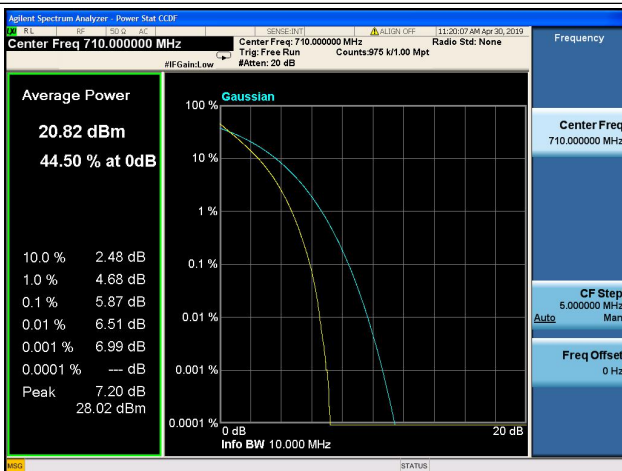

<b>LTE Band 17,BW: 10MHz</b>			
Channel	Frequency (MHz)	Peak to Average Ratio(dB)	
		64QAM	
23780	709.0	6.54	
23790	710.0	6.56	
23800	711.0	6.53	

LTE Band 17 Peak to Average Ratio

5MHz/QPSK/Low CH

5MHz/16QAM/Low CH

5MHz/QPSK/Mid CH

5MHz/16QAM/Mid CH

5MHz/QPSK/High CH

5MHz/16QAM/High CH

**10MHz/QPSK/Low CH**

**10MHz/16QAM/Low CH**

**10MHz/QPSK/Mid CH**

**10MHz/16QAM/Mid CH**

**10MHz/QPSK/High CH**

**10MHz/16QAM/High CH**