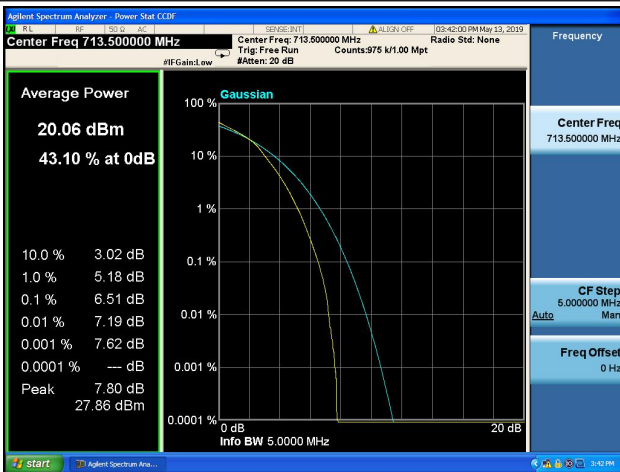

### 5MHz/16QAM/High CH

**10MHz/QPSK/Low CH**

**10MHz/16QAM/Low CH**

**10MHz/QPSK/Mid CH**

**10MHz/16QAM/Mid CH**

**10MHz/QPSK/High CH**

**10MHz/16QAM/High CH**

**1.4MHz/64QAM/Low CH**

**1.4MHz/64QAM/Mid CH**

**1.4MHz/64QAM/High CH**

**3MHz/64QAM/Low CH**

**3MHz/64QAM/Mid CH**

**3MHz/64QAM/High CH**

**5MHz/64QAM/Low CH**

**5MHz/64QAM/Mid CH**

**5MHz/64QAM/High CH**

**10MHz/64QAM/Low CH**

**10MHz/64QAM/Mid CH**

**10MHz/64QAM/High CH**

<b>LTE Band 17,BW: 5MHz</b>			
Channel	Frequency (MHz)	Peak to Average Ratio(dB)	
		QPSK	16QAM
23755	706.5	5.80	6.49
23790	710.0	5.82	6.49
23825	713.5	5.77	6.47