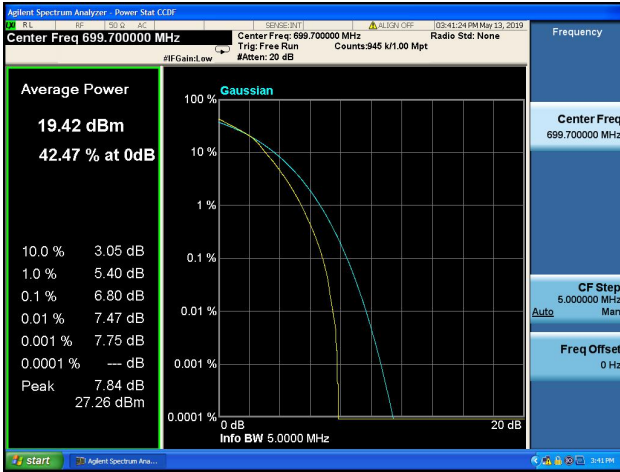

### 5MHz/QPSK/High CH

### 5MHz/16QAM/High CH

**10MHz/QPSK/Low CH**

**10MHz/16QAM/Low CH**

**10MHz/QPSK/Mid CH**

**10MHz/16QAM/Mid CH**

**10MHz/QPSK/High CH**

**10MHz/16QAM/High CH**

**1.4MHz/64QAM/Low CH**

**1.4MHz/64QAM/Mid CH**

**1.4MHz/64QAM/High CH**

**3MHz/64QAM/Low CH**

**3MHz/64QAM/Mid CH**

**3MHz/64QAM/High CH**

**5MHz/64QAM/Low CH**

**5MHz/64QAM/Mid CH**

**5MHz/64QAM/High CH**