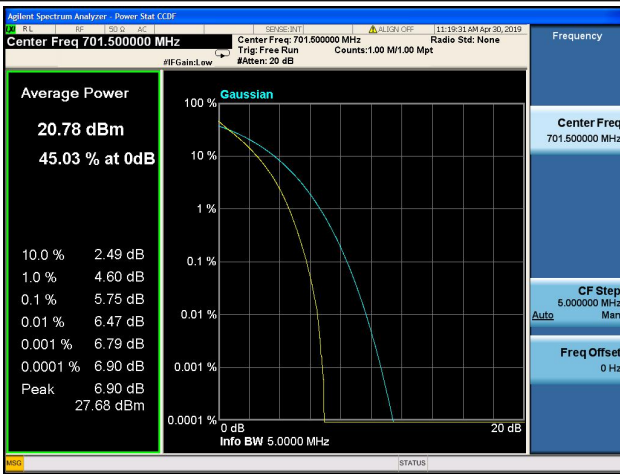

LTE Band 12 Peak to Average Ratio

1.4MHz/QPSK/Low CH

1.4MHz/16QAM/Low CH

1.4MHz/QPSK/Mid CH

1.4MHz/16QAM/Mid CH

1.4MHz/QPSK/High CH

1.4MHz/16QAM/High CH

**3MHz/QPSK/Low CH**

**3MHz/16QAM/Low CH**

**3MHz/QPSK/Mid CH**

**3MHz/16QAM/Mid CH**

**3MHz/QPSK/High CH**

**3MHz/16QAM/High CH**

### 5MHz/QPSK/Low CH

### 5MHz/16QAM/Low CH