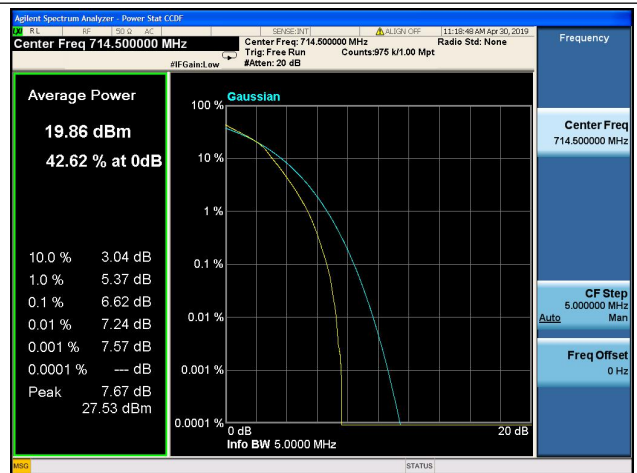

LTE Band 12 Peak to Average Ratio

1.4MHz/QPSK/Low CH

1.4MHz/16QAM/Low CH

1.4MHz/QPSK/Mid CH

1.4MHz/16QAM/Mid CH

1.4MHz/QPSK/High CH

1.4MHz/16QAM/High CH

**3MHz/QPSK/Low CH**

**3MHz/16QAM/Low CH**

**3MHz/QPSK/Mid CH**

**3MHz/16QAM/Mid CH**

**3MHz/QPSK/High CH**

**3MHz/16QAM/High CH**

### 5MHz/QPSK/Low CH

### 5MHz/16QAM/Low CH