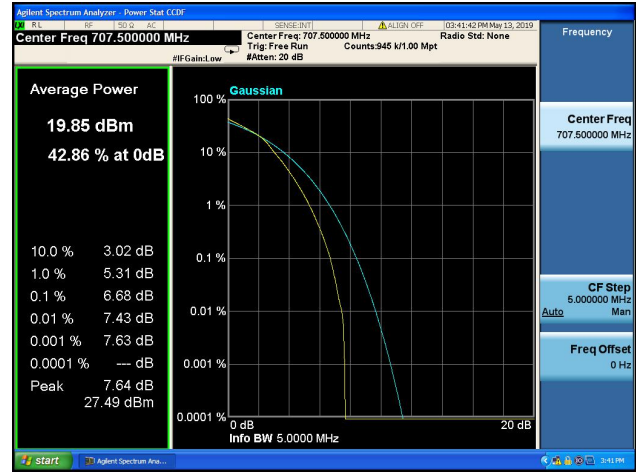

### 5MHz/QPSK/High CH

### 5MHz/16QAM/High CH

**10MHz/QPSK/Low CH**

**10MHz/16QAM/Low CH**

**10MHz/QPSK/Mid CH**

**10MHz/16QAM/Mid CH**

**10MHz/QPSK/High CH**

**10MHz/16QAM/High CH**

**1.4MHz/64QAM/Low CH**

**1.4MHz/64QAM/Mid CH**

**1.4MHz/64QAM/High CH**

**3MHz/64QAM/Low CH**

**3MHz/64QAM/Mid CH**

**3MHz/64QAM/High CH**

**5MHz/64QAM/Low CH**

**5MHz/64QAM/Mid CH**

**5MHz/64QAM/High CH**