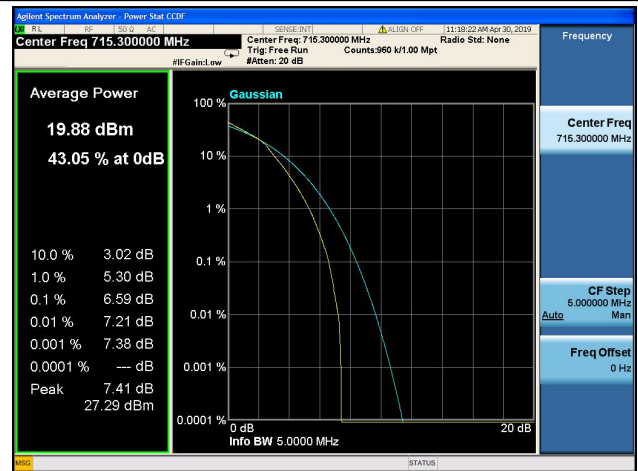

LTE Band 12 Peak to Average Ratio

1.4MHz/QPSK/Low CH

1.4MHz/16QAM/Low CH

1.4MHz/QPSK/Mid CH

1.4MHz/16QAM/Mid CH

1.4MHz/QPSK/High CH

1.4MHz/16QAM/High CH

**3MHz/QPSK/Low CH**