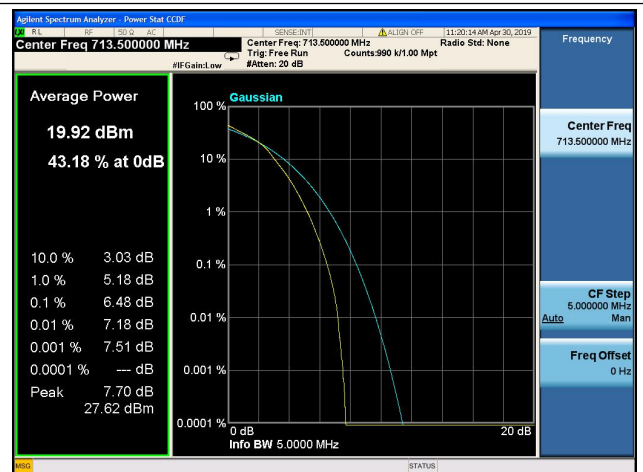

<b>LTE Band 17,BW: 10MHz</b>			
Channel	Frequency (MHz)	Peak to Average Ratio(dB)	
		QPSK	16QAM
23780	709.0	5.85	6.50
23790	710.0	5.88	6.55
23800	711.0	5.83	6.49

<b>LTE Band 17,BW: 5MHz</b>			
Channel	Frequency (MHz)	Peak to Average Ratio(dB)	
		64QAM	
23755	706.5	6.54	
23790	710.0	6.56	
23825	713.5	6.52	

<b>LTE Band 17,BW: 10MHz</b>			
Channel	Frequency (MHz)	Peak to Average Ratio(dB)	
		64QAM	
23780	709.0	6.54	
23790	710.0	6.56	
23800	711.0	6.53	

LTE Band 17 Peak to Average Ratio

5MHz/QPSK/Low CH

5MHz/16QAM/Low CH

5MHz/QPSK/Mid CH

5MHz/16QAM/Mid CH

5MHz/QPSK/High CH

5MHz/16QAM/High CH

**10MHz/QPSK/Low CH**

**10MHz/16QAM/Low CH**

**10MHz/QPSK/Mid CH**

**10MHz/16QAM/Mid CH**