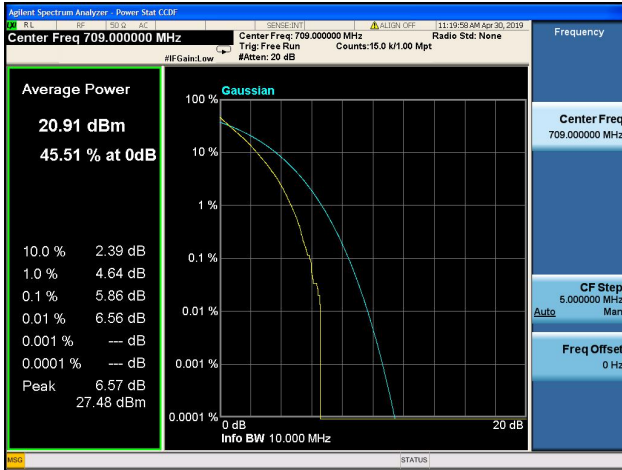

<b>LTE Band 17,BW: 10MHz</b>			
Channel	Frequency (MHz)	Peak to Average Ratio(dB)	
		64QAM	
23780	709.0	6.54	
23790	710.0	6.56	
23800	711.0	6.53	

LTE Band 17 Peak to Average Ratio

5MHz/QPSK/Low CH

5MHz/16QAM/Low CH

5MHz/QPSK/Mid CH

5MHz/16QAM/Mid CH

5MHz/QPSK/High CH

5MHz/16QAM/High CH

**10MHz/QPSK/Low CH**

**10MHz/16QAM/Low CH**

**10MHz/QPSK/Mid CH**

**10MHz/16QAM/Mid CH**

**10MHz/QPSK/High CH**

**10MHz/16QAM/High CH**