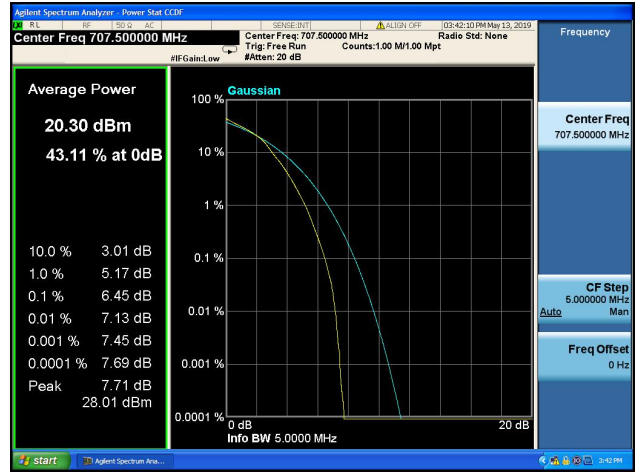

### 5MHz/16QAM/High CH

**10MHz/QPSK/Low CH**

**10MHz/16QAM/Low CH**

**10MHz/QPSK/Mid CH**

**10MHz/16QAM/Mid CH**

**10MHz/QPSK/High CH**

**10MHz/16QAM/High CH**

**1.4MHz/64QAM/Low CH**

**1.4MHz/64QAM/Mid CH**

**1.4MHz/64QAM/High CH**

**3MHz/64QAM/Low CH**

**3MHz/64QAM/Mid CH**

**3MHz/64QAM/High CH**

**5MHz/64QAM/Low CH**

**5MHz/64QAM/Mid CH**

**5MHz/64QAM/High CH**

**10MHz/64QAM/Low CH**

**10MHz/64QAM/Mid CH**

**10MHz/64QAM/High CH**

<b>LTE Band 17,BW: 5MHz</b>			
Channel	Frequency (MHz)	Peak to Average Ratio(dB)	
		QPSK	16QAM
23755	706.5	5.80	6.49
23790	710.0	5.82	6.49
23825	713.5	5.77	6.47