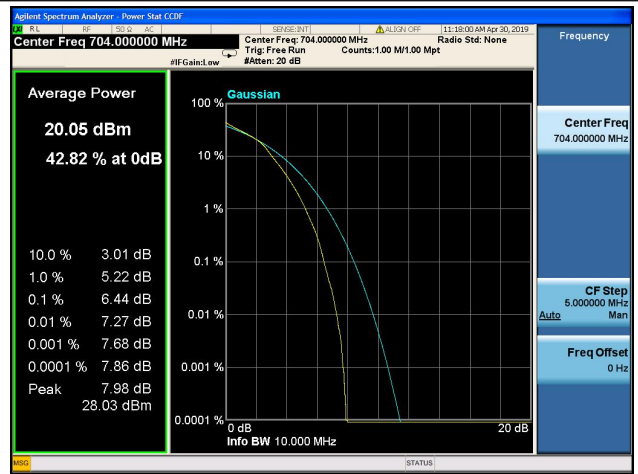

### 5MHz/QPSK/High CH

### 5MHz/16QAM/High CH

**10MHz/QPSK/Low CH**

**10MHz/16QAM/Low CH**

**10MHz/QPSK/Mid CH**

**10MHz/16QAM/Mid CH**

**10MHz/QPSK/High CH**

**10MHz/16QAM/High CH**

**1.4MHz/64QAM/Low CH**

**1.4MHz/64QAM/Mid CH**

**1.4MHz/64QAM/High CH**

**3MHz/64QAM/Low CH**

**3MHz/64QAM/Mid CH**

**3MHz/64QAM/High CH**

**5MHz/64QAM/Low CH**

**5MHz/64QAM/Mid CH**

**5MHz/64QAM/High CH**