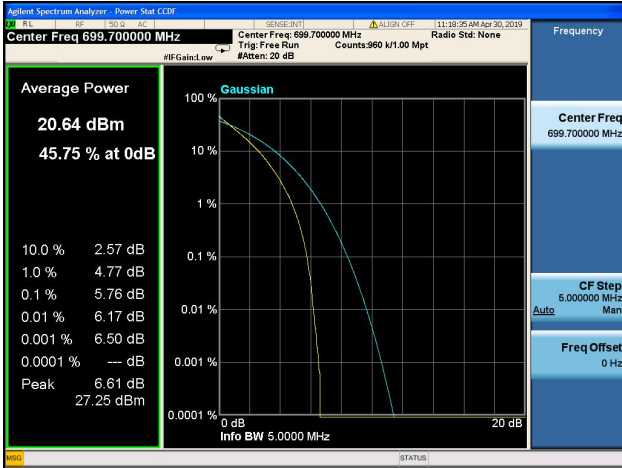

LTE Band 12 Peak to Average Ratio

1.4MHz/QPSK/Low CH

1.4MHz/16QAM/Low CH

1.4MHz/QPSK/Mid CH

1.4MHz/16QAM/Mid CH

1.4MHz/QPSK/High CH

1.4MHz/16QAM/High CH

**3MHz/QPSK/Low CH**

**3MHz/16QAM/Low CH**

**3MHz/QPSK/Mid CH**

**3MHz/16QAM/Mid CH**

**3MHz/QPSK/High CH**

**3MHz/16QAM/High CH**

### 5MHz/QPSK/Low CH