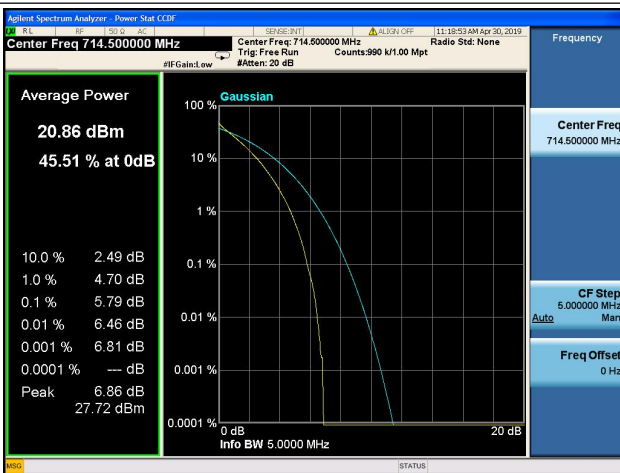

LTE Band 12 Peak to Average Ratio

1.4MHz/QPSK/Low CH

1.4MHz/16QAM/Low CH

1.4MHz/QPSK/Mid CH

1.4MHz/16QAM/Mid CH

1.4MHz/QPSK/High CH

1.4MHz/16QAM/High CH

**3MHz/QPSK/Low CH**

**3MHz/16QAM/Low CH**

**3MHz/QPSK/Mid CH**

**3MHz/16QAM/Mid CH**

**3MHz/QPSK/High CH**

**3MHz/16QAM/High CH**

### 5MHz/QPSK/Low CH

### 5MHz/16QAM/Low CH