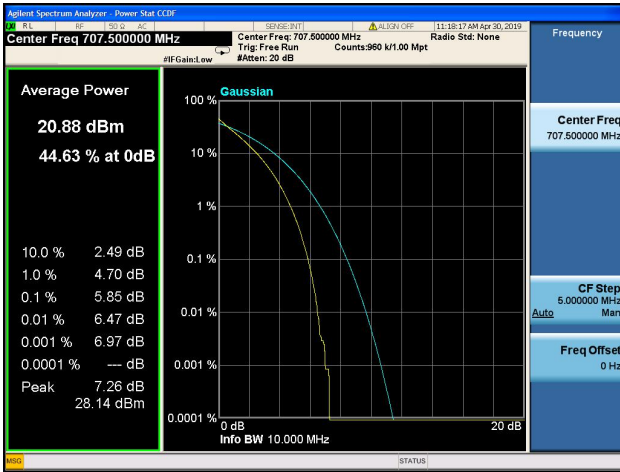

### 5MHz/QPSK/High CH

### 5MHz/16QAM/High CH

**10MHz/QPSK/Low CH**

**10MHz/16QAM/Low CH**

**10MHz/QPSK/Mid CH**

**10MHz/16QAM/Mid CH**

**10MHz/QPSK/High CH**

**10MHz/16QAM/High CH**

**1.4MHz/64QAM/Low CH**

**1.4MHz/64QAM/Mid CH**

**1.4MHz/64QAM/High CH**

**3MHz/64QAM/Low CH**

**3MHz/64QAM/Mid CH**

**3MHz/64QAM/High CH**

**5MHz/64QAM/Low CH**

**5MHz/64QAM/Mid CH**

**5MHz/64QAM/High CH**