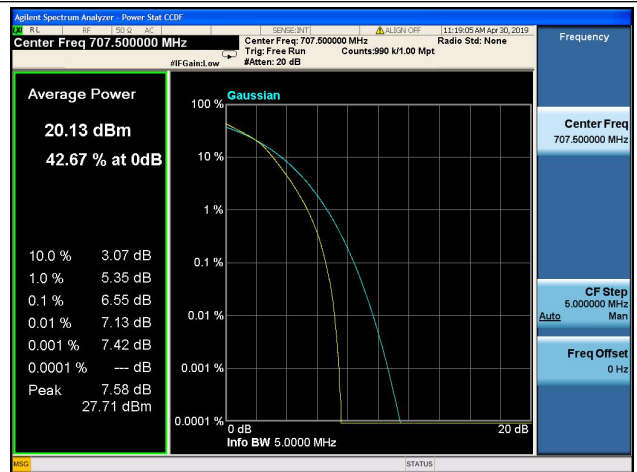

LTE Band 12 Peak to Average Ratio

1.4MHz/QPSK/Low CH

1.4MHz/16QAM/Low CH

1.4MHz/QPSK/Mid CH

1.4MHz/16QAM/Mid CH

1.4MHz/QPSK/High CH

1.4MHz/16QAM/High CH

**3MHz/QPSK/Low CH**

**3MHz/16QAM/Low CH**

**3MHz/QPSK/Mid CH**

**3MHz/16QAM/Mid CH**

**3MHz/QPSK/High CH**

**3MHz/16QAM/High CH**