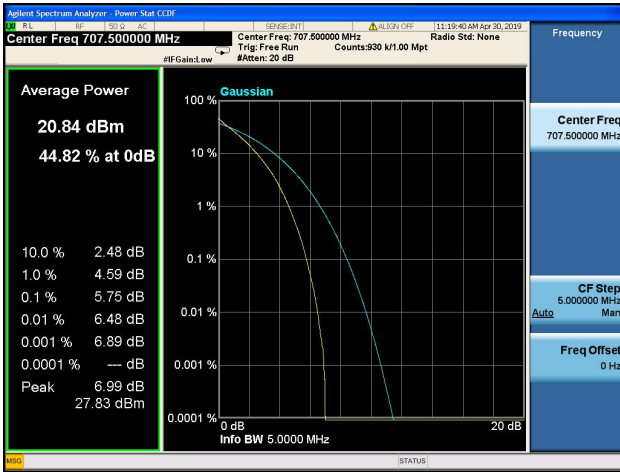

5MHz/QPSK/Mid CH