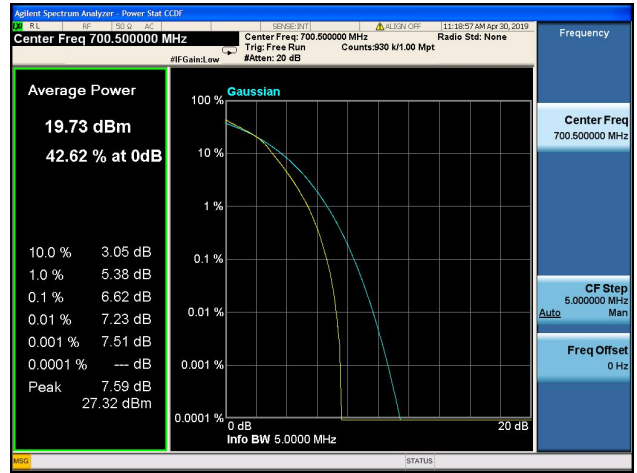

LTE Band 12 Peak to Average Ratio

1.4MHz/QPSK/Low CH

1.4MHz/16QAM/Low CH

1.4MHz/QPSK/Mid CH

1.4MHz/16QAM/Mid CH

1.4MHz/QPSK/High CH

1.4MHz/16QAM/High CH

**3MHz/QPSK/Low CH**

**3MHz/16QAM/Low CH**

**3MHz/QPSK/Mid CH**

**3MHz/16QAM/Mid CH**

**3MHz/QPSK/High CH**

**3MHz/16QAM/High CH**