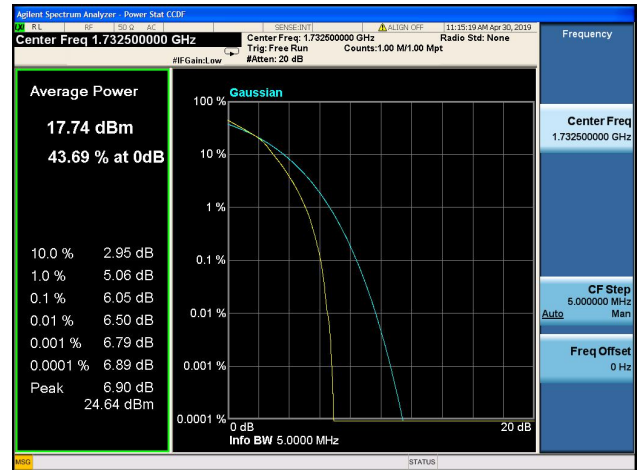

LTE Band 4 Peak to Average Ratio

1.4MHz/QPSK/Low CH

1.4MHz/16QAM/Low CH

1.4MHz/QPSK/Mid CH

1.4MHz/16QAM/Mid CH

1.4MHz/QPSK/High CH

1.4MHz/16QAM/High CH

3MHz/QPSK/Low CH

3MHz/16QAM/Low CH

3MHz/QPSK/Mid CH

3MHz/16QAM/Mid CH

3MHz/QPSK/High CH

3MHz/16QAM/High CH

5MHz/QPSK/Low CH

5MHz/16QAM/Low CH

5MHz/QPSK/Mid CH