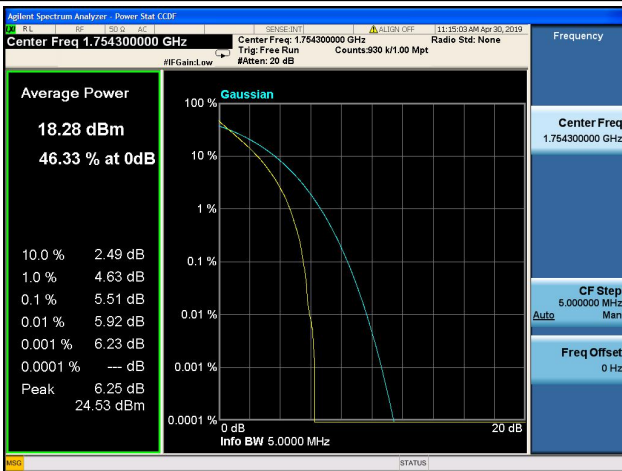

LTE Band 4 Peak to Average Ratio

1.4MHz/QPSK/Low CH

1.4MHz/16QAM/Low CH

1.4MHz/QPSK/Mid CH

1.4MHz/16QAM/Mid CH

1.4MHz/QPSK/High CH

1.4MHz/16QAM/High CH

3MHz/QPSK/Low CH

3MHz/16QAM/Low CH

3MHz/QPSK/Mid CH

3MHz/16QAM/Mid CH

3MHz/QPSK/High CH

3MHz/16QAM/High CH

5MHz/QPSK/Low CH

5MHz/16QAM/Low CH

5MHz/QPSK/Mid CH