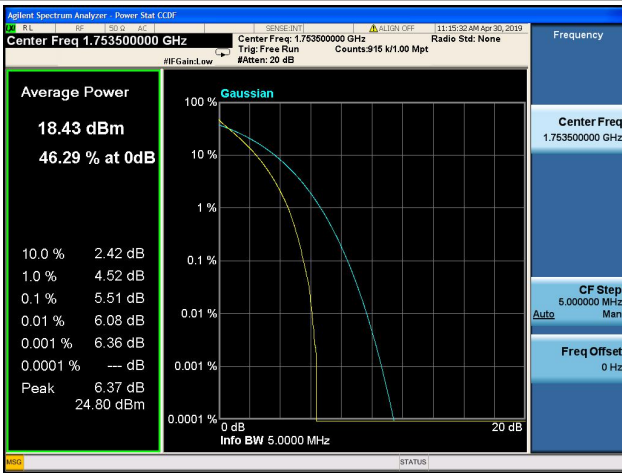

LTE Band 4 Peak to Average Ratio

1.4MHz/QPSK/Low CH

1.4MHz/16QAM/Low CH

1.4MHz/QPSK/Mid CH

1.4MHz/16QAM/Mid CH

1.4MHz/QPSK/High CH

1.4MHz/16QAM/High CH

3MHz/QPSK/Low CH

3MHz/16QAM/Low CH

3MHz/QPSK/Mid CH

3MHz/16QAM/Mid CH

3MHz/QPSK/High CH

3MHz/16QAM/High CH

5MHz/QPSK/Low CH

5MHz/16QAM/Low CH

5MHz/QPSK/Mid CH

5MHz/16QAM/Mid CH

5MHz/QPSK/High CH

5MHz/16QAM/High CH

10MHz/QPSK/Low CH

10MHz/16QAM/Low CH

10MHz/QPSK/Mid CH

10MHz/16QAM/Mid CH

10MHz/QPSK/High CH