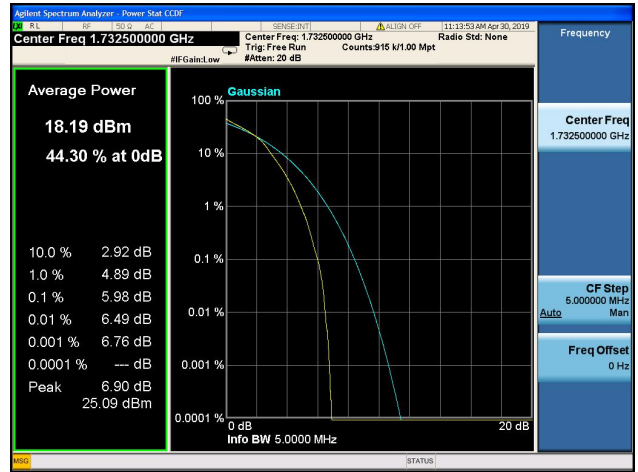

LTE Band 4 Peak to Average Ratio

1.4MHz/QPSK/Low CH

1.4MHz/16QAM/Low CH

1.4MHz/QPSK/Mid CH

1.4MHz/16QAM/Mid CH

1.4MHz/QPSK/High CH

1.4MHz/16QAM/High CH

3MHz/QPSK/Low CH

3MHz/16QAM/Low CH

3MHz/QPSK/Mid CH

3MHz/16QAM/Mid CH

3MHz/QPSK/High CH

3MHz/16QAM/High CH

5MHz/QPSK/Low CH

5MHz/16QAM/Low CH

5MHz/QPSK/Mid CH

5MHz/16QAM/Mid CH

5MHz/QPSK/High CH

5MHz/16QAM/High CH

10MHz/QPSK/Low CH

10MHz/16QAM/Low CH

10MHz/QPSK/Mid CH

10MHz/16QAM/Mid CH

10MHz/QPSK/High CH