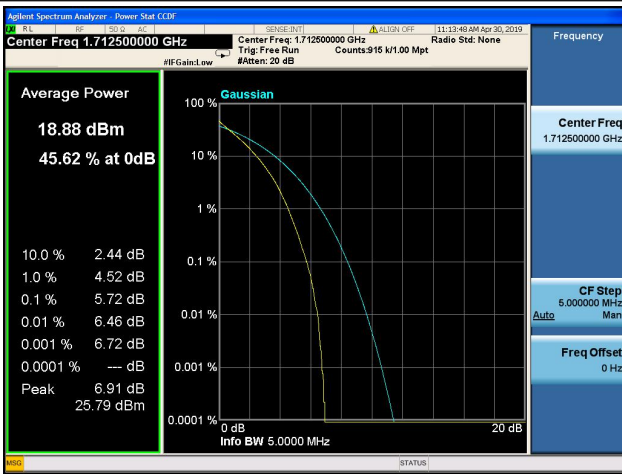

LTE Band 4 Peak to Average Ratio

1.4MHz/QPSK/Low CH

1.4MHz/16QAM/Low CH

1.4MHz/QPSK/Mid CH

1.4MHz/16QAM/Mid CH

1.4MHz/QPSK/High CH

1.4MHz/16QAM/High CH

3MHz/QPSK/Low CH

3MHz/16QAM/Low CH

3MHz/QPSK/Mid CH

3MHz/16QAM/Mid CH

3MHz/QPSK/High CH

3MHz/16QAM/High CH

5MHz/QPSK/Low CH

5MHz/16QAM/Low CH

5MHz/QPSK/Mid CH

5MHz/16QAM/Mid CH

5MHz/QPSK/High CH

5MHz/16QAM/High CH

10MHz/QPSK/Low CH

10MHz/16QAM/Low CH

10MHz/QPSK/Mid CH

10MHz/16QAM/Mid CH

10MHz/QPSK/High CH