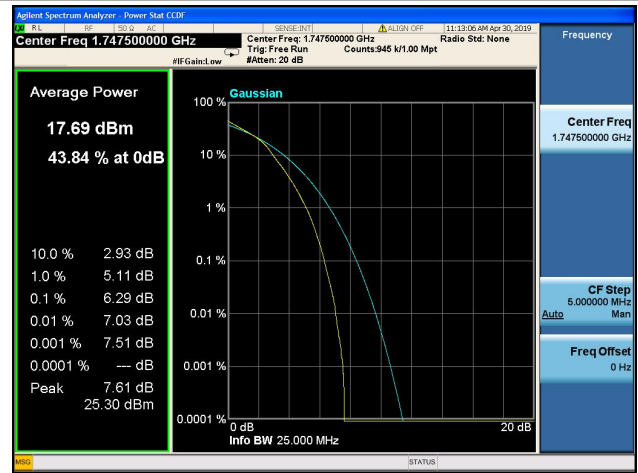

10MHz/16QAM/High CH

15MHz/QPSK/Low CH

15MHz/16QAM/Low CH

15MHz/QPSK/Mid CH

15MHz/16QAM/Mid CH

15MHz/QPSK/High CH

15MHz/16QAM/High CH

20MHz/QPSK/Low CH

20MHz/16QAM/Low CH

20MHz/QPSK/Mid CH

20MHz/16QAM/Mid CH

20MHz/QPSK/High CH

20MHz/16QAM/High CH

1.4MHz/64QAM/Low CH

1.4MHz/64QAM/Mid CH

1.4MHz/64QAM/High CH