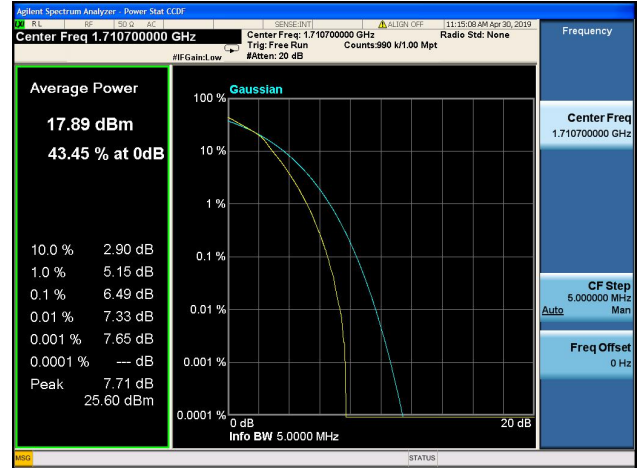

LTE Band 4 Peak to Average Ratio

1.4MHz/QPSK/Low CH

1.4MHz/16QAM/Low CH

1.4MHz/QPSK/Mid CH

1.4MHz/16QAM/Mid CH

1.4MHz/QPSK/High CH

1.4MHz/16QAM/High CH

3MHz/QPSK/Low CH