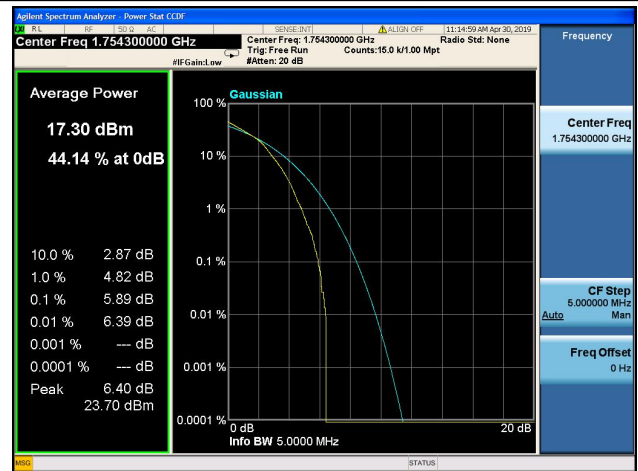

LTE Band 4 Peak to Average Ratio

1.4MHz/QPSK/Low CH

1.4MHz/16QAM/Low CH

1.4MHz/QPSK/Mid CH

1.4MHz/16QAM/Mid CH

1.4MHz/QPSK/High CH

1.4MHz/16QAM/High CH

3MHz/QPSK/Low CH

3MHz/16QAM/Low CH

3MHz/QPSK/Mid CH

3MHz/16QAM/Mid CH

3MHz/QPSK/High CH

3MHz/16QAM/High CH

5MHz/QPSK/Low CH

5MHz/16QAM/Low CH

5MHz/QPSK/Mid CH