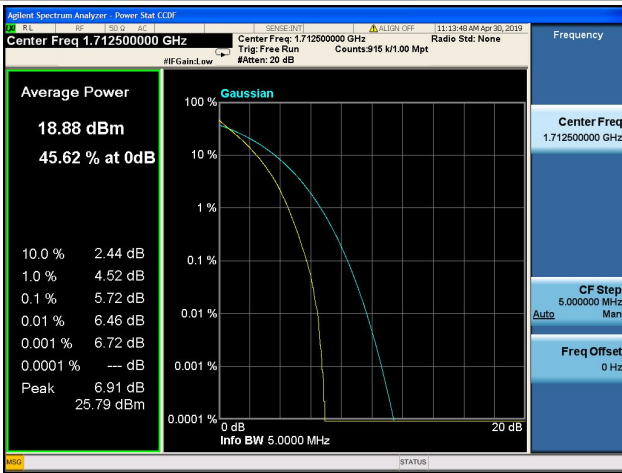

LTE Band 4 Peak to Average Ratio

1.4MHz/QPSK/Low CH

1.4MHz/16QAM/Low CH

1.4MHz/QPSK/Mid CH

1.4MHz/16QAM/Mid CH

1.4MHz/QPSK/High CH

1.4MHz/16QAM/High CH

3MHz/QPSK/Low CH

3MHz/16QAM/Low CH

3MHz/QPSK/Mid CH

3MHz/16QAM/Mid CH

3MHz/QPSK/High CH

3MHz/16QAM/High CH

5MHz/QPSK/Low CH

5MHz/16QAM/Low CH

5MHz/QPSK/Mid CH

5MHz/16QAM/Mid CH

5MHz/QPSK/High CH

5MHz/16QAM/High CH

10MHz/QPSK/Low CH

10MHz/16QAM/Low CH

10MHz/QPSK/Mid CH

10MHz/16QAM/Mid CH

10MHz/QPSK/High CH