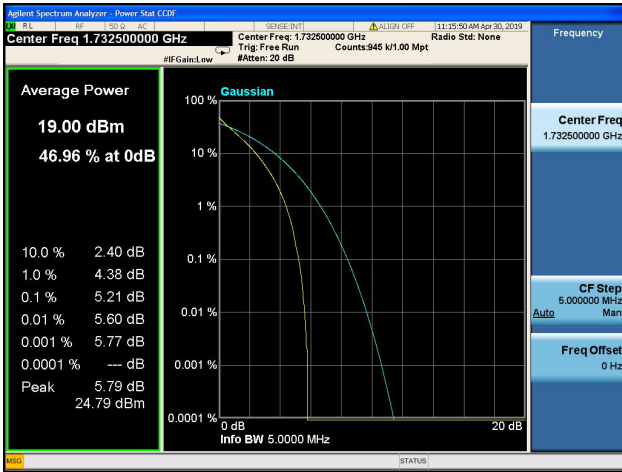

LTE Band 4 Peak to Average Ratio

1.4MHz/QPSK/Low CH

1.4MHz/16QAM/Low CH

1.4MHz/QPSK/Mid CH

1.4MHz/16QAM/Mid CH

1.4MHz/QPSK/High CH

1.4MHz/16QAM/High CH

3MHz/QPSK/Low CH

3MHz/16QAM/Low CH

3MHz/QPSK/Mid CH

3MHz/16QAM/Mid CH

3MHz/QPSK/High CH

3MHz/16QAM/High CH

5MHz/QPSK/Low CH

5MHz/16QAM/Low CH

5MHz/QPSK/Mid CH