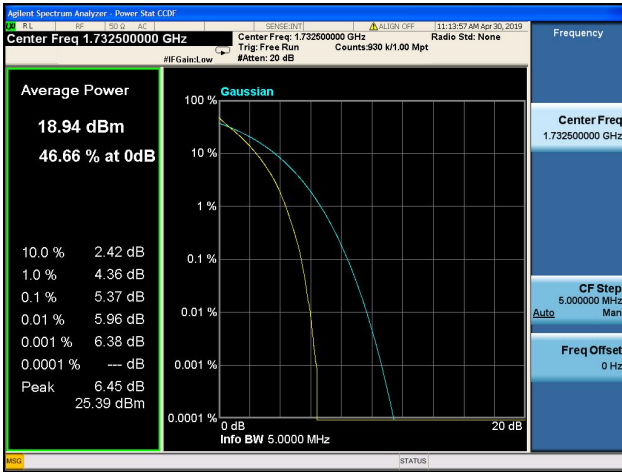

LTE Band 4 Peak to Average Ratio

1.4MHz/QPSK/Low CH

1.4MHz/16QAM/Low CH

1.4MHz/QPSK/Mid CH

1.4MHz/16QAM/Mid CH

1.4MHz/QPSK/High CH

1.4MHz/16QAM/High CH

3MHz/QPSK/Low CH

3MHz/16QAM/Low CH

3MHz/QPSK/Mid CH

3MHz/16QAM/Mid CH

3MHz/QPSK/High CH

3MHz/16QAM/High CH

5MHz/QPSK/Low CH

5MHz/16QAM/Low CH

5MHz/QPSK/Mid CH

5MHz/16QAM/Mid CH

5MHz/QPSK/High CH

5MHz/16QAM/High CH

10MHz/QPSK/Low CH

10MHz/16QAM/Low CH

10MHz/QPSK/Mid CH

10MHz/16QAM/Mid CH

10MHz/QPSK/High CH