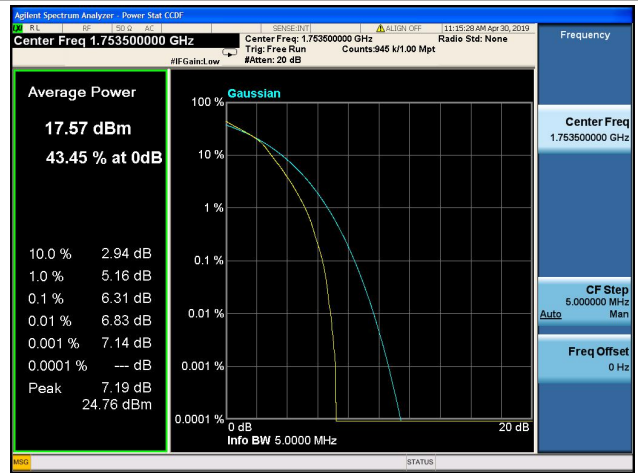

LTE Band 4 Peak to Average Ratio

1.4MHz/QPSK/Low CH

1.4MHz/16QAM/Low CH

1.4MHz/QPSK/Mid CH

1.4MHz/16QAM/Mid CH

1.4MHz/QPSK/High CH

1.4MHz/16QAM/High CH

3MHz/QPSK/Low CH

3MHz/16QAM/Low CH

3MHz/QPSK/Mid CH

3MHz/16QAM/Mid CH

3MHz/QPSK/High CH

3MHz/16QAM/High CH

5MHz/QPSK/Low CH

5MHz/16QAM/Low CH

5MHz/QPSK/Mid CH

5MHz/16QAM/Mid CH

5MHz/QPSK/High CH

5MHz/16QAM/High CH

10MHz/QPSK/Low CH

10MHz/16QAM/Low CH

10MHz/QPSK/Mid CH

10MHz/16QAM/Mid CH

10MHz/QPSK/High CH