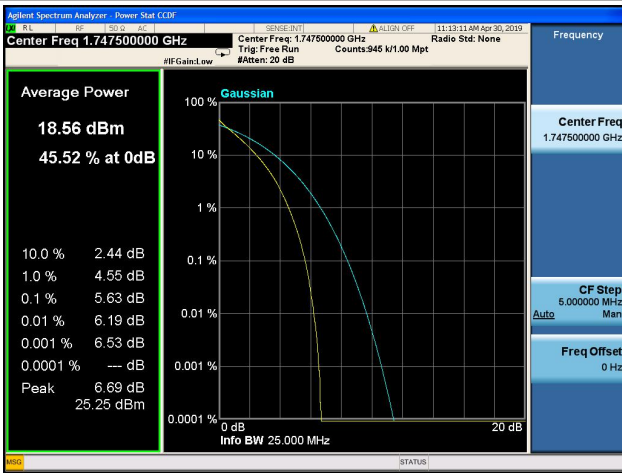

10MHz/16QAM/High CH

15MHz/QPSK/Low CH

15MHz/16QAM/Low CH

15MHz/QPSK/Mid CH

15MHz/16QAM/Mid CH

15MHz/QPSK/High CH

15MHz/16QAM/High CH

20MHz/QPSK/Low CH

20MHz/16QAM/Low CH

20MHz/QPSK/Mid CH

20MHz/16QAM/Mid CH

20MHz/QPSK/High CH

20MHz/16QAM/High CH

1.4MHz/64QAM/Low CH

1.4MHz/64QAM/Mid CH

1.4MHz/64QAM/High CH