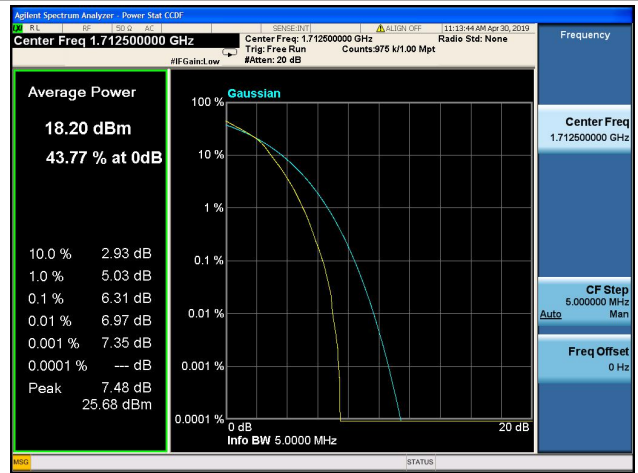

LTE Band 4 Peak to Average Ratio

1.4MHz/QPSK/Low CH

1.4MHz/16QAM/Low CH

1.4MHz/QPSK/Mid CH

1.4MHz/16QAM/Mid CH

1.4MHz/QPSK/High CH

1.4MHz/16QAM/High CH

3MHz/QPSK/Low CH

3MHz/16QAM/Low CH

3MHz/QPSK/Mid CH

3MHz/16QAM/Mid CH

3MHz/QPSK/High CH

3MHz/16QAM/High CH

5MHz/QPSK/Low CH

5MHz/16QAM/Low CH

5MHz/QPSK/Mid CH

5MHz/16QAM/Mid CH

5MHz/QPSK/High CH

5MHz/16QAM/High CH

10MHz/QPSK/Low CH

10MHz/16QAM/Low CH

10MHz/QPSK/Mid CH

10MHz/16QAM/Mid CH

10MHz/QPSK/High CH