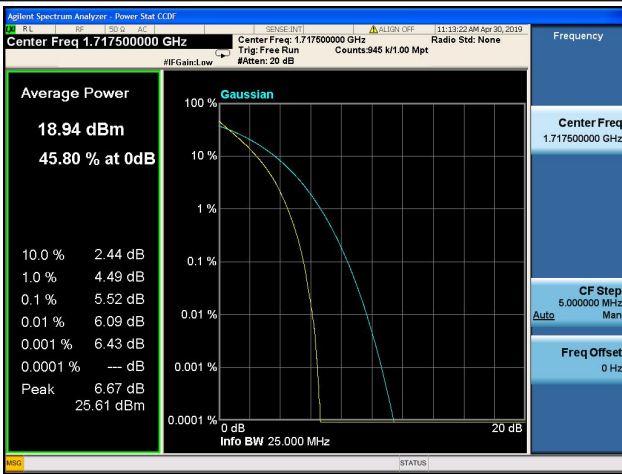

LTE Band 4 Peak to Average Ratio

1.4MHz/QPSK/Low CH

1.4MHz/16QAM/Low CH

1.4MHz/QPSK/Mid CH

1.4MHz/16QAM/Mid CH

1.4MHz/QPSK/High CH

1.4MHz/16QAM/High CH

3MHz/QPSK/Low CH

5MHz/16QAM/Mid CH

5MHz/QPSK/High CH

5MHz/16QAM/High CH

10MHz/QPSK/Low CH

10MHz/16QAM/Low CH

10MHz/QPSK/Mid CH

10MHz/16QAM/Mid CH

10MHz/QPSK/High CH

10MHz/16QAM/High CH

15MHz/QPSK/Low CH

15MHz/16QAM/Low CH

15MHz/QPSK/Mid CH

15MHz/16QAM/Mid CH

15MHz/QPSK/High CH

15MHz/16QAM/High CH

20MHz/QPSK/Low CH