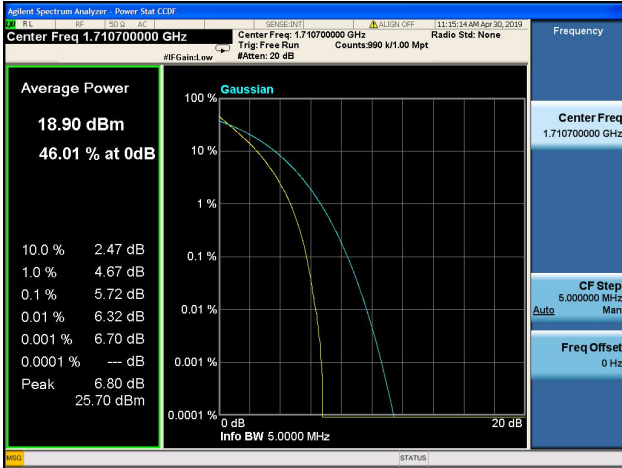

LTE Band 4 Peak to Average Ratio

1.4MHz/QPSK/Low CH

1.4MHz/16QAM/Low CH

1.4MHz/QPSK/Mid CH

1.4MHz/16QAM/Mid CH

1.4MHz/QPSK/High CH

1.4MHz/16QAM/High CH

3MHz/QPSK/Low CH

3MHz/16QAM/Low CH

3MHz/QPSK/Mid CH

3MHz/16QAM/Mid CH

3MHz/QPSK/High CH

3MHz/16QAM/High CH

5MHz/QPSK/Low CH

5MHz/16QAM/Low CH

5MHz/QPSK/Mid CH