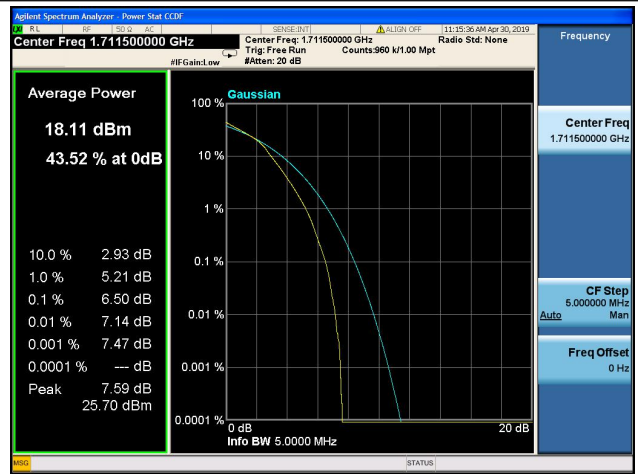

LTE Band 4 Peak to Average Ratio

1.4MHz/QPSK/Low CH

1.4MHz/16QAM/Low CH

1.4MHz/QPSK/Mid CH

1.4MHz/16QAM/Mid CH

1.4MHz/QPSK/High CH

1.4MHz/16QAM/High CH

3MHz/QPSK/Low CH

3MHz/16QAM/Low CH

3MHz/QPSK/Mid CH

3MHz/16QAM/Mid CH

3MHz/QPSK/High CH

3MHz/16QAM/High CH

5MHz/QPSK/Low CH

5MHz/16QAM/Low CH

5MHz/QPSK/Mid CH