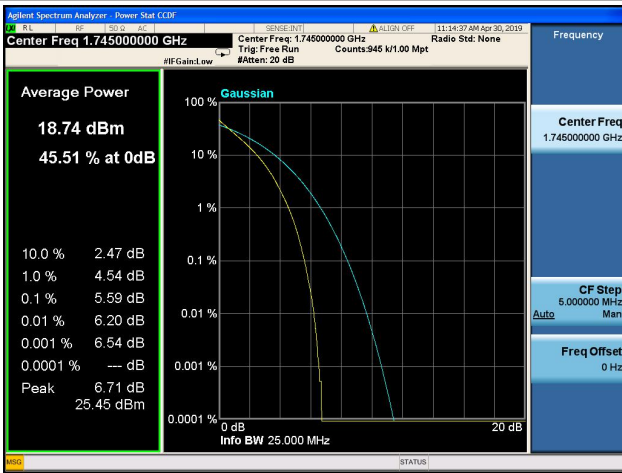

20MHz/16QAM/Low CH

20MHz/QPSK/Mid CH

20MHz/16QAM/Mid CH

20MHz/QPSK/High CH

20MHz/16QAM/High CH

1.4MHz/64QAM/Low CH

1.4MHz/64QAM/Mid CH

1.4MHz/64QAM/High CH

3MHz/64QAM/Low CH

3MHz/64QAM/Mid CH

3MHz/64QAM/High CH

5MHz/64QAM/Low CH

5MHz/64QAM/Mid CH

5MHz/64QAM/High CH

10MHz/64QAM/Low CH

10MHz/64QAM/Mid CH