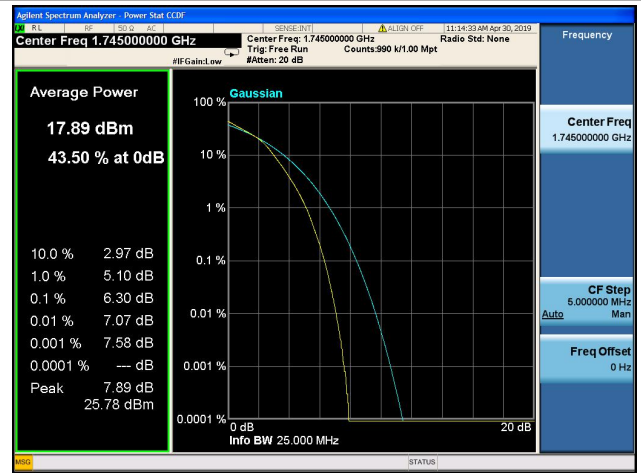

20MHz/16QAM/Low CH

20MHz/QPSK/Mid CH

20MHz/16QAM/Mid CH

20MHz/QPSK/High CH

20MHz/16QAM/High CH

1.4MHz/64QAM/Low CH

1.4MHz/64QAM/Mid CH

1.4MHz/64QAM/High CH

3MHz/64QAM/Low CH

3MHz/64QAM/Mid CH

3MHz/64QAM/High CH

5MHz/64QAM/Low CH

5MHz/64QAM/Mid CH

5MHz/64QAM/High CH

10MHz/64QAM/Low CH

10MHz/64QAM/Mid CH