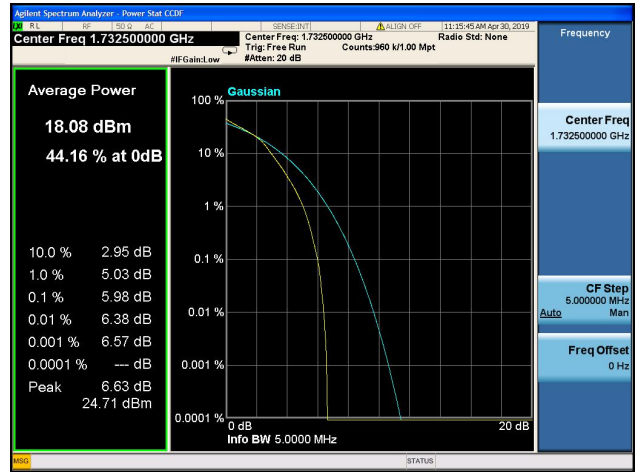

LTE Band 4 Peak to Average Ratio

1.4MHz/QPSK/Low CH

1.4MHz/16QAM/Low CH

1.4MHz/QPSK/Mid CH

1.4MHz/16QAM/Mid CH

1.4MHz/QPSK/High CH

1.4MHz/16QAM/High CH

3MHz/QPSK/Low CH

3MHz/16QAM/Low CH

3MHz/QPSK/Mid CH

3MHz/16QAM/Mid CH

3MHz/QPSK/High CH

3MHz/16QAM/High CH

5MHz/QPSK/Low CH

5MHz/16QAM/Low CH

5MHz/QPSK/Mid CH