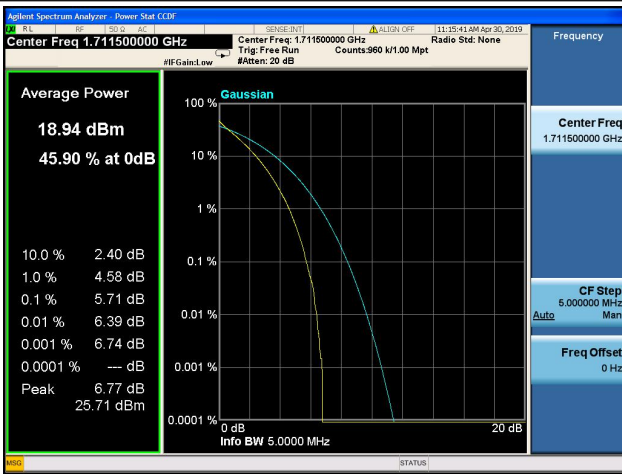

LTE Band 4 Peak to Average Ratio

1.4MHz/QPSK/Low CH

1.4MHz/16QAM/Low CH

1.4MHz/QPSK/Mid CH

1.4MHz/16QAM/Mid CH

1.4MHz/QPSK/High CH

1.4MHz/16QAM/High CH

3MHz/QPSK/Low CH

3MHz/16QAM/Low CH

3MHz/QPSK/Mid CH

3MHz/16QAM/Mid CH

3MHz/QPSK/High CH

3MHz/16QAM/High CH

5MHz/QPSK/Low CH

5MHz/16QAM/Low CH

5MHz/QPSK/Mid CH