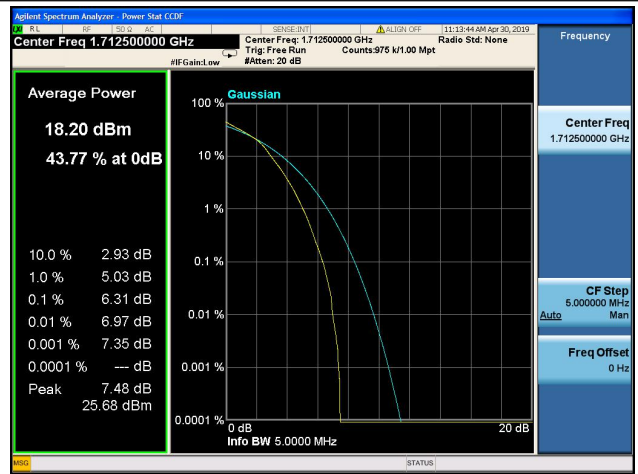

LTE Band 4 Peak to Average Ratio

1.4MHz/QPSK/Low CH

1.4MHz/16QAM/Low CH

1.4MHz/QPSK/Mid CH

1.4MHz/16QAM/Mid CH

1.4MHz/QPSK/High CH

1.4MHz/16QAM/High CH

3MHz/QPSK/Low CH

3MHz/16QAM/Low CH

3MHz/QPSK/Mid CH

3MHz/16QAM/Mid CH

3MHz/QPSK/High CH

3MHz/16QAM/High CH

5MHz/QPSK/Low CH

5MHz/16QAM/Low CH

5MHz/QPSK/Mid CH