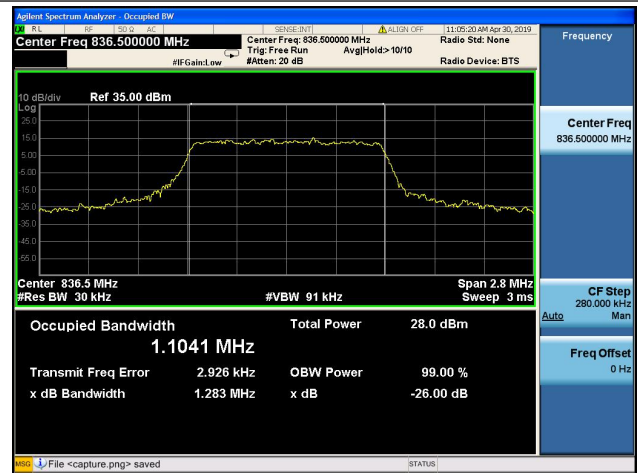

LTE Band 5 99%&26dB Bandwidth

1.4MHz/QPSK/Low CH

1.4MHz/16QAM/Low CH

1.4MHz/QPSK/Mid CH

1.4MHz/16QAM/Mid CH

1.4MHz/QPSK/High CH

1.4MHz/16QAM/High CH

**3MHz/QPSK/Low CH**