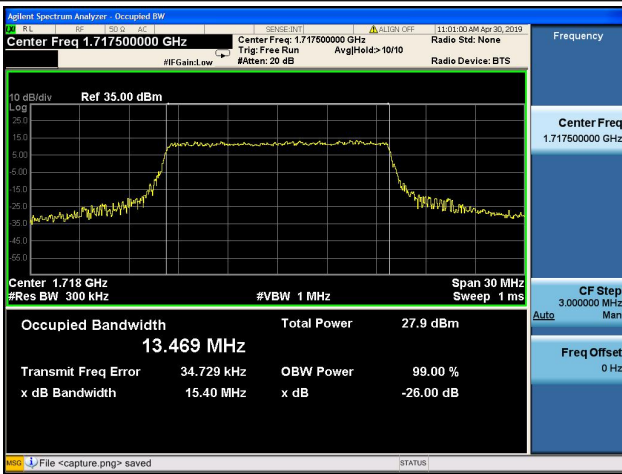

### 15MHz/QPSK/Low CH

### 15MHz/16QAM/Low CH