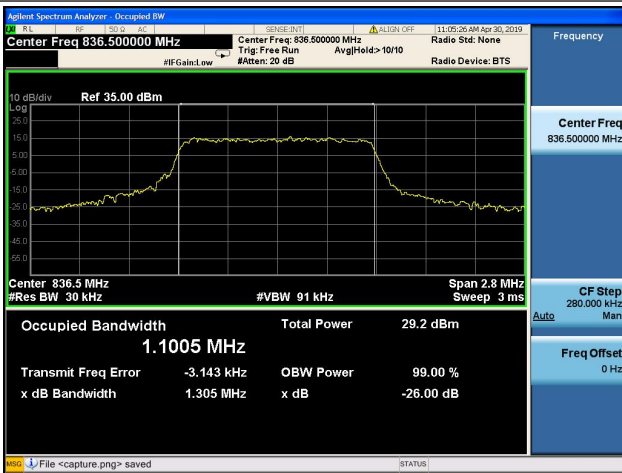

LTE Band 5 99%&26dB Bandwidth

1.4MHz/QPSK/Low CH

1.4MHz/16QAM/Low CH

1.4MHz/QPSK/Mid CH

1.4MHz/16QAM/Mid CH

1.4MHz/QPSK/High CH

1.4MHz/16QAM/High CH

**3MHz/QPSK/Low CH**