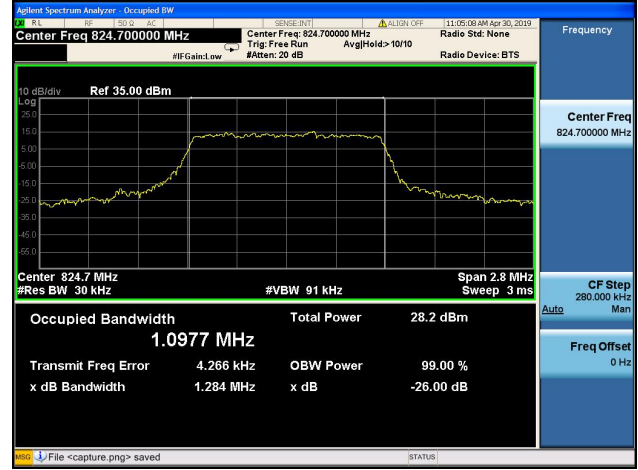

<b>LTE Band 5,BW: 1.4MHz</b>					
Channel	Frequency (MHz)	64QAM			
		99% Bandwidth (MHz)	26dB Bandwidth (MHz)		
20407	824.7	1.10	1.31		
20525	836.5	1.10	1.30		
20643	848.3	1.10	1.30		
<b>LTE Band 5,BW: 3MHz</b>					

Channel	Frequency (MHz)	64QAM			
		99% Bandwidth (MHz)	26dB Bandwidth (MHz)		
20415	825.5	2.71	3.13		
20525	836.5	2.72	3.13		
20635	847.5	2.71	3.12		
<b>LTE Band 5,BW: 5MHz</b>					
Channel	Frequency (MHz)	64QAM			
		99% Bandwidth (MHz)	26dB Bandwidth (MHz)		
20425	826.5	4.52	5.33		
20525	836.5	4.52	5.35		
20625	846.5	4.51	5.51		
<b>LTE Band 5,BW: 10MHz</b>					
Channel	Frequency (MHz)	64QAM			
		99% Bandwidth (MHz)	26dB Bandwidth (MHz)		
20450	829.0	8.97	9.96		
20525	836.5	8.98	9.96		
20600	844.0	8.98	10.15		

LTE Band 5 99%&26dB Bandwidth

1.4MHz/QPSK/Low CH

1.4MHz/16QAM/Low CH

1.4MHz/QPSK/Mid CH

1.4MHz/16QAM/Mid CH

1.4MHz/QPSK/High CH

1.4MHz/16QAM/High CH

**3MHz/QPSK/Low CH**