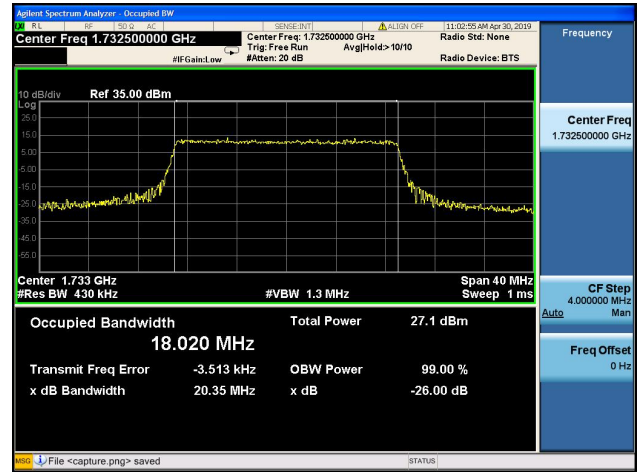

### 15MHz/QPSK/High CH

### 15MHz/16QAM/High CH

**20MHz/QPSK/Low CH**

**20MHz/16QAM/Low CH**

**20MHz/QPSK/Mid CH**

**20MHz/16QAM/Mid CH**

**20MHz/QPSK/High CH**

**20MHz/16QAM/High CH**

**1.4MHz/64QAM/Low CH**

**1.4MHz/64QAM/Mid CH**

**1.4MHz/64QAM/High CH**

**3MHz/64QAM/Low CH**

**3MHz/64QAM/Mid CH**

**3MHz/64QAM/High CH**