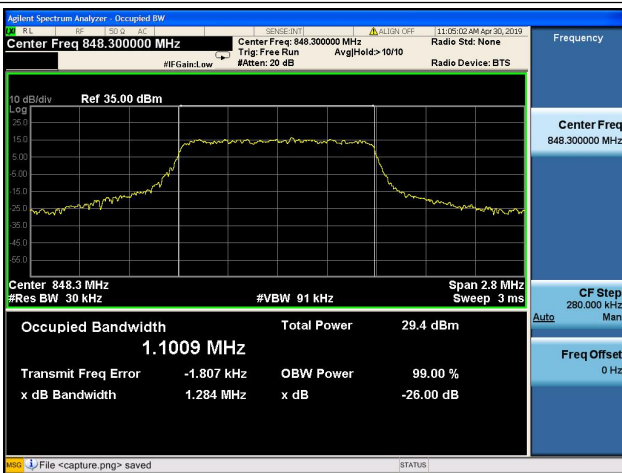

LTE Band 5 99%&26dB Bandwidth

1.4MHz/QPSK/Low CH

1.4MHz/16QAM/Low CH

1.4MHz/QPSK/Mid CH

1.4MHz/16QAM/Mid CH

1.4MHz/QPSK/High CH

1.4MHz/16QAM/High CH

**3MHz/QPSK/Low CH**