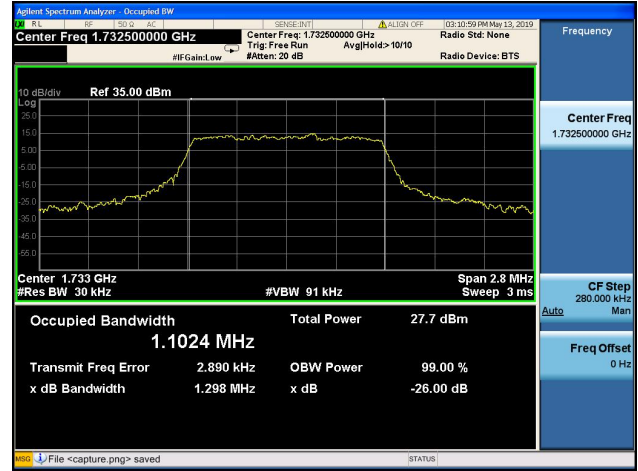

### 15MHz/QPSK/High CH

### 15MHz/16QAM/High CH

**20MHz/QPSK/Low CH**

**20MHz/16QAM/Low CH**

**20MHz/QPSK/Mid CH**

**20MHz/16QAM/Mid CH**

**20MHz/QPSK/High CH**

**20MHz/16QAM/High CH**

**1.4MHz/64QAM/Low CH**

**1.4MHz/64QAM/Mid CH**

**1.4MHz/64QAM/High CH**

**3MHz/64QAM/Low CH**

**3MHz/64QAM/Mid CH**

**3MHz/64QAM/High CH**