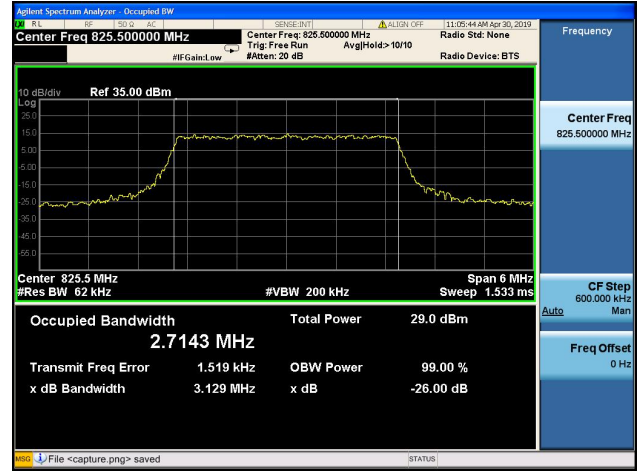

LTE Band 5 99%&26dB Bandwidth

1.4MHz/QPSK/Low CH

1.4MHz/16QAM/Low CH

1.4MHz/QPSK/Mid CH

1.4MHz/16QAM/Mid CH

1.4MHz/QPSK/High CH

1.4MHz/16QAM/High CH

**3MHz/QPSK/Low CH**

**3MHz/16QAM/Low CH**

**3MHz/QPSK/Mid CH**

**3MHz/16QAM/Mid CH**

**3MHz/QPSK/High CH**

**3MHz/16QAM/High CH**