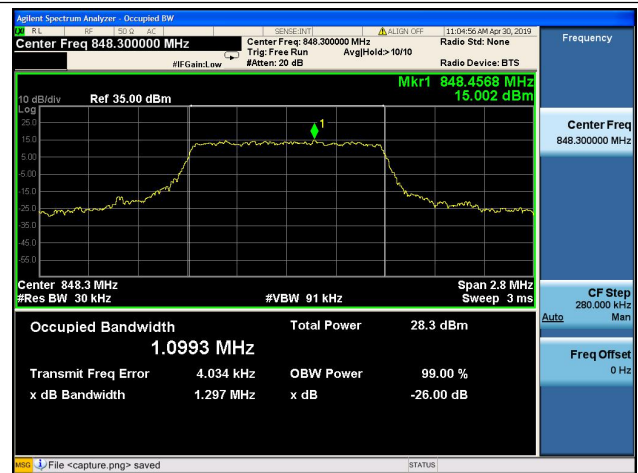

LTE Band 5 99%&26dB Bandwidth

1.4MHz/QPSK/Low CH

1.4MHz/16QAM/Low CH

1.4MHz/QPSK/Mid CH

1.4MHz/16QAM/Mid CH

1.4MHz/QPSK/High CH

1.4MHz/16QAM/High CH

**3MHz/QPSK/Low CH**