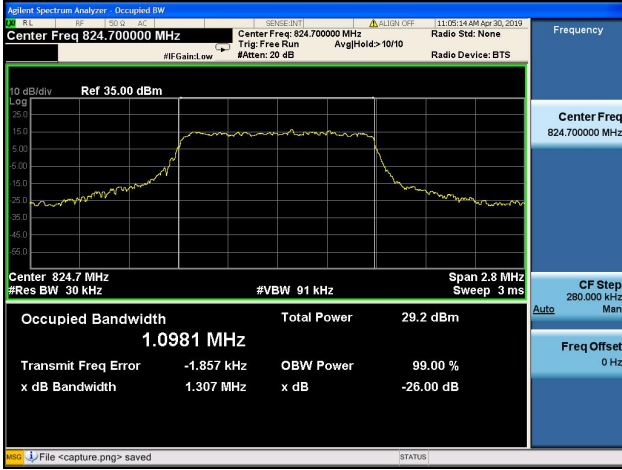

LTE Band 5 99%&26dB Bandwidth

1.4MHz/QPSK/Low CH