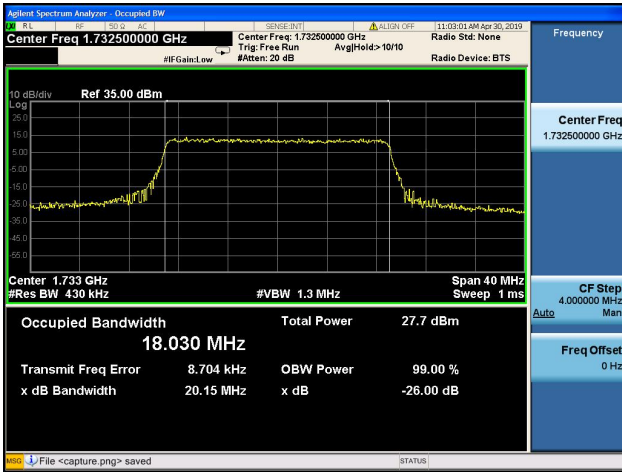

### 15MHz/QPSK/High CH

### 15MHz/16QAM/High CH

**20MHz/QPSK/Low CH**

**20MHz/16QAM/Low CH**

**20MHz/QPSK/Mid CH**

**20MHz/16QAM/Mid CH**

**20MHz/QPSK/High CH**

**20MHz/16QAM/High CH**

**1.4MHz/64QAM/Low CH**

**1.4MHz/64QAM/Mid CH**

**1.4MHz/64QAM/High CH**

**3MHz/64QAM/Low CH**

**3MHz/64QAM/Mid CH**

**3MHz/64QAM/High CH**