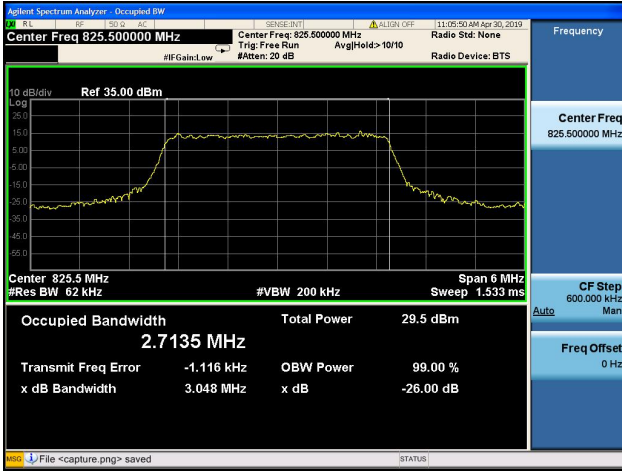

LTE Band 5 99%&26dB Bandwidth

1.4MHz/QPSK/Low CH

1.4MHz/16QAM/Low CH

1.4MHz/QPSK/Mid CH

1.4MHz/16QAM/Mid CH

1.4MHz/QPSK/High CH

1.4MHz/16QAM/High CH

**3MHz/QPSK/Low CH**

**3MHz/16QAM/Low CH**

**3MHz/QPSK/Mid CH**

**3MHz/16QAM/Mid CH**

**3MHz/QPSK/High CH**

**3MHz/16QAM/High CH**