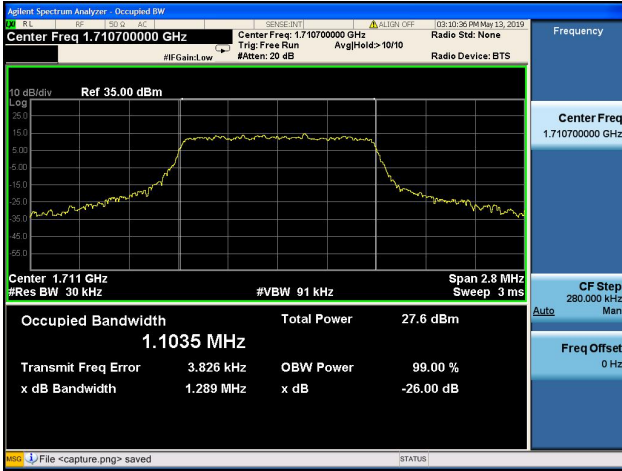

### 15MHz/QPSK/High CH

### 15MHz/16QAM/High CH

**20MHz/QPSK/Low CH**

**20MHz/16QAM/Low CH**

**20MHz/QPSK/Mid CH**

**20MHz/16QAM/Mid CH**

**20MHz/QPSK/High CH**

**20MHz/16QAM/High CH**

**1.4MHz/64QAM/Low CH**

**1.4MHz/64QAM/Mid CH**

**1.4MHz/64QAM/High CH**

**3MHz/64QAM/Low CH**

**3MHz/64QAM/Mid CH**

**3MHz/64QAM/High CH**