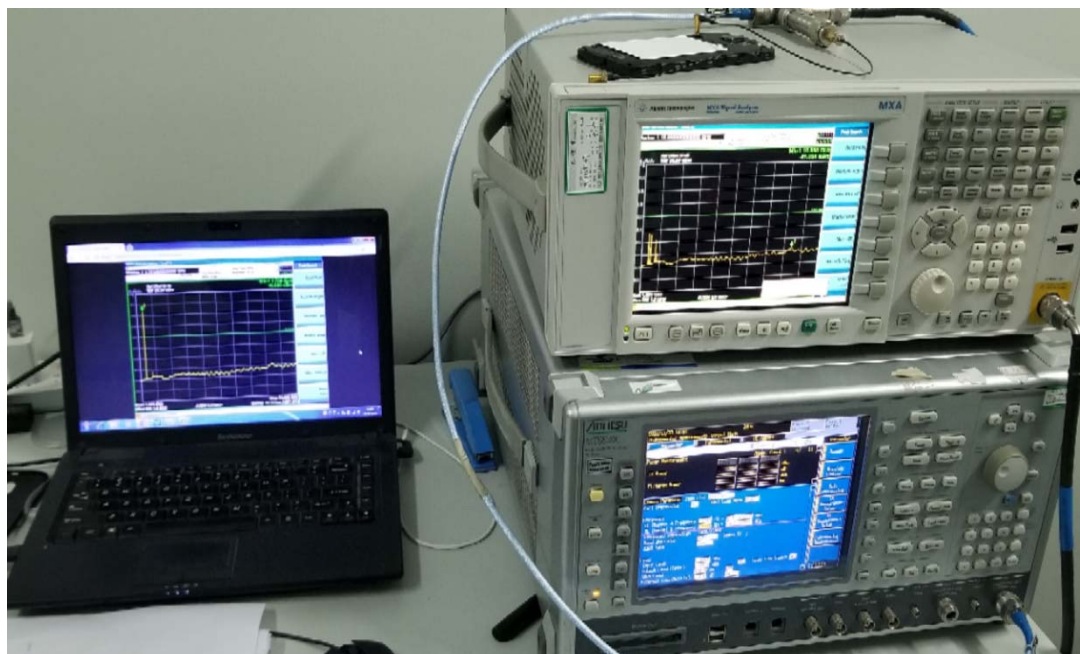

FCC ID:YHLBLUG5PLUS

Test Setup Photos

1. RF measurement setup

(GSM&WCDMA<E)

2. Radiated Spurious Emission (30MHz-1GHz)

3. Radiated Spurious Emission (above 1GHz)