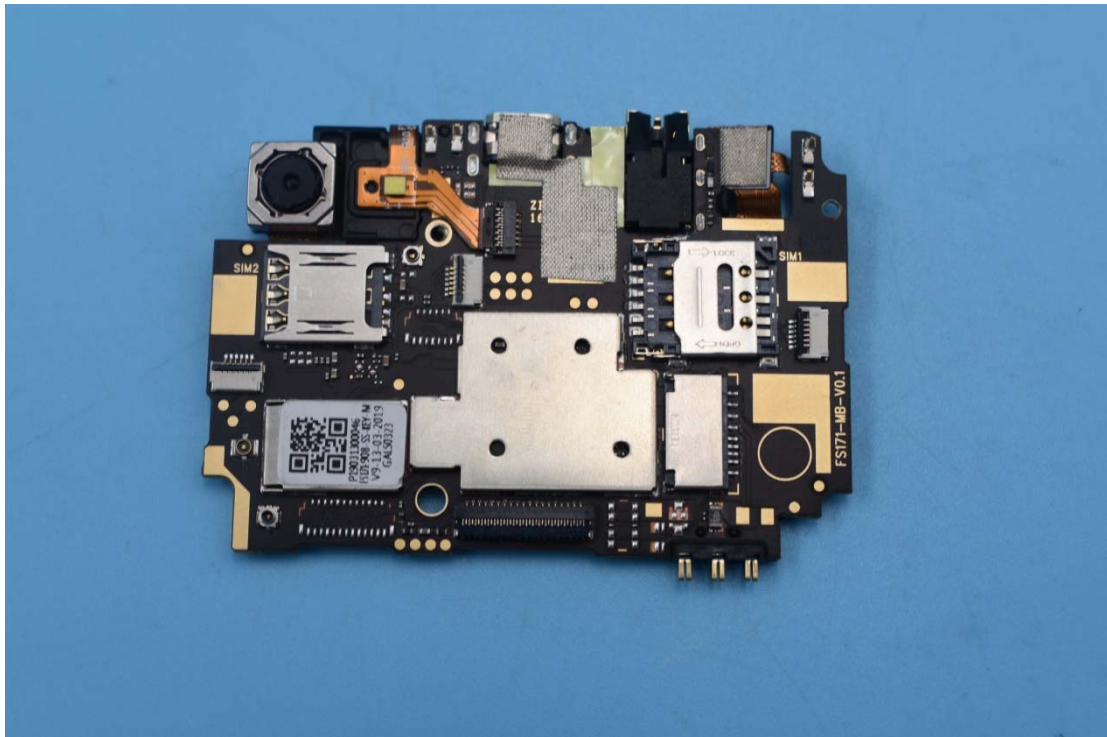

# FCC ID:YHLBLUG5PLUS

## Internal Photos

### 1. EUT uncover view

2. Antenna view