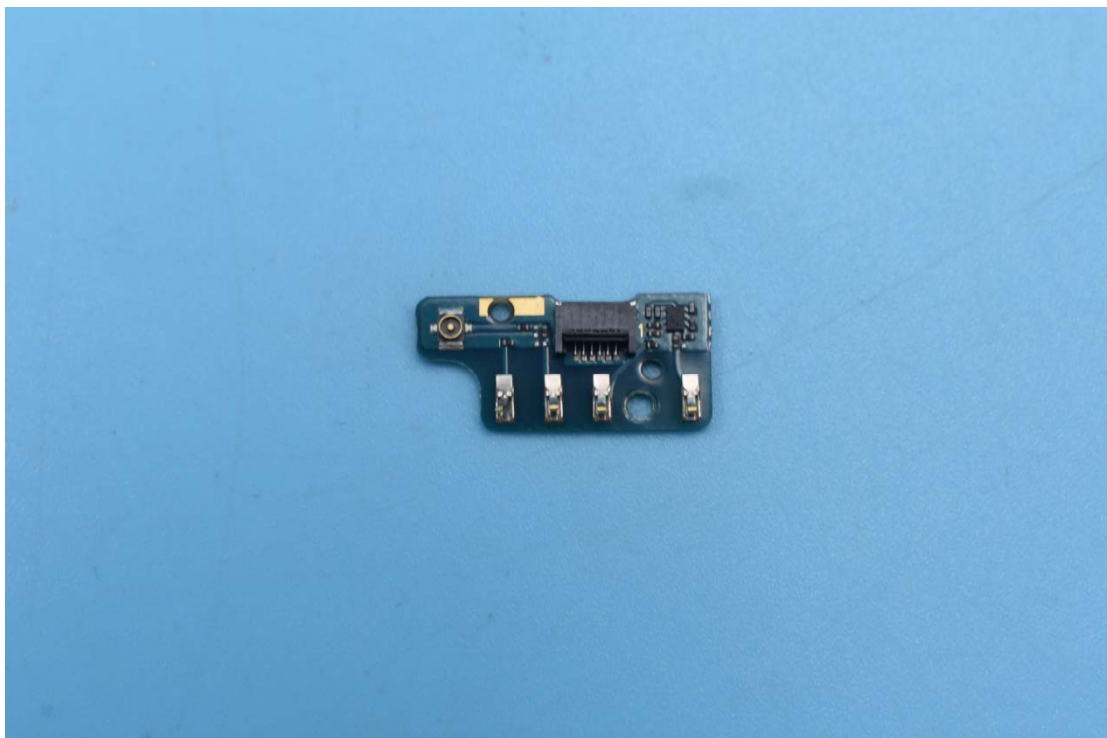

# FCC ID:YHLBLUG5PLUS

## Internal Photos

### 1. EUT uncover view

2. Antenna view