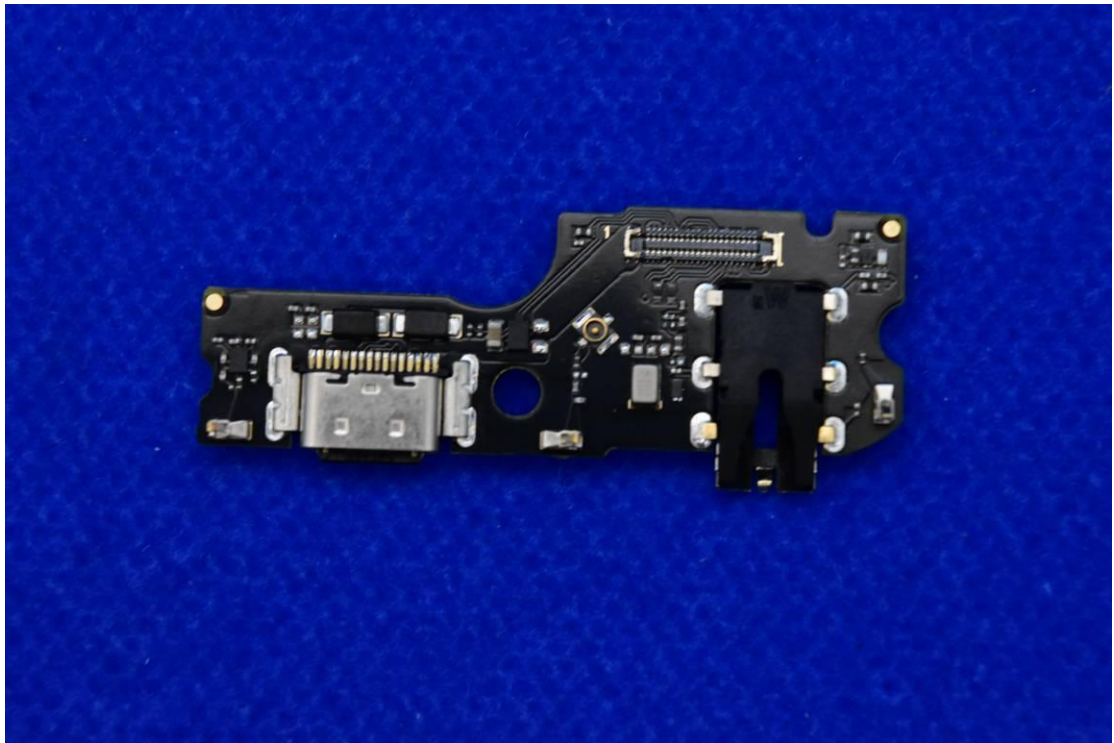

FCC ID: YHLBLUG53

Internal Photos

1. EUT uncover view

2. Antenna view