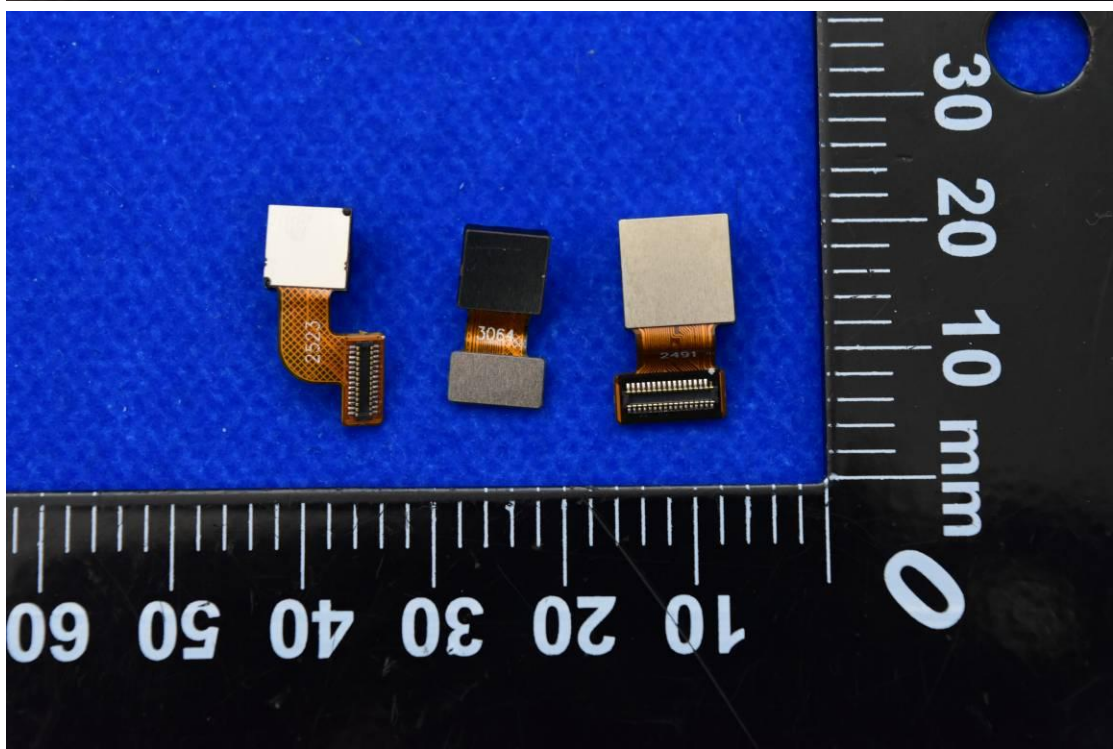

FCC ID: YHLBLUG53

Internal Photos

1. EUT uncover view

2. Antenna view