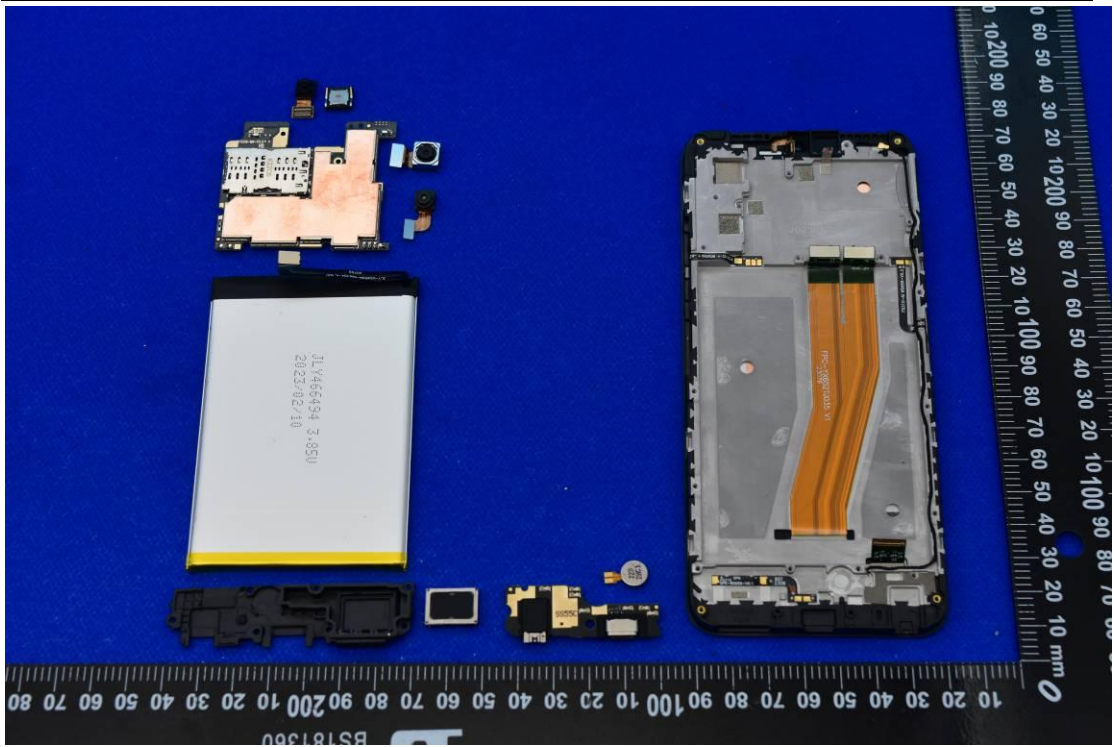

FCC ID: YHLBLUG53

Internal Photos

1. EUT uncover view

2. Antenna view