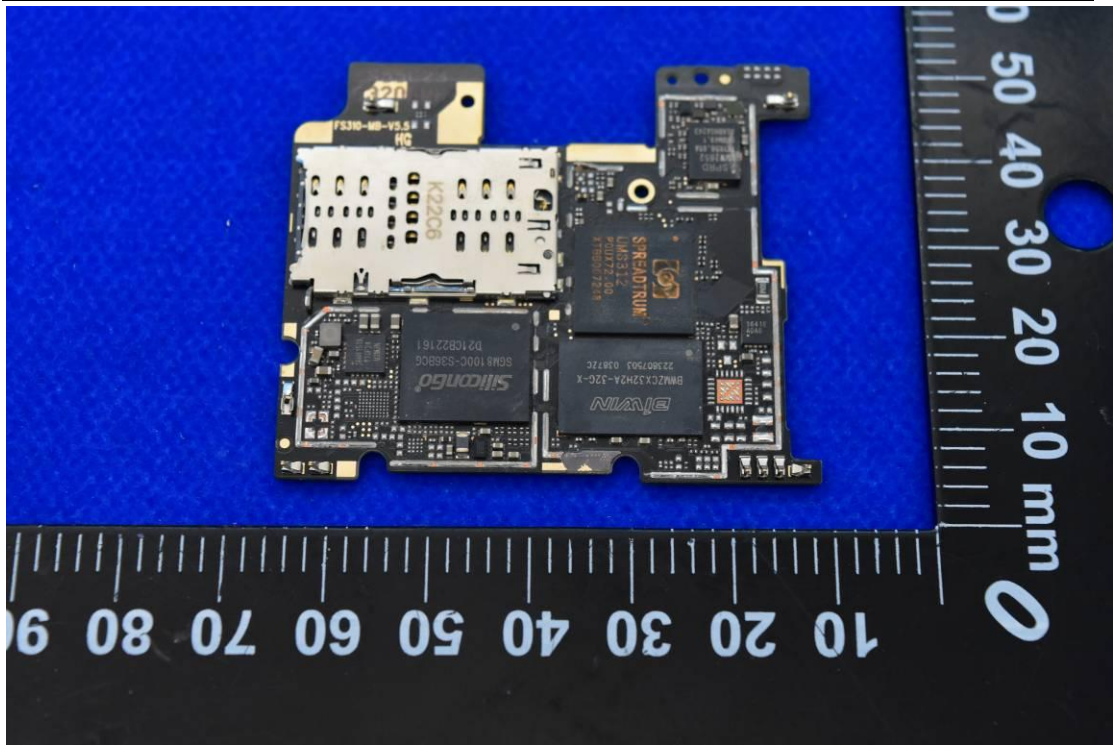

FCC ID: YHLBLUG53

Internal Photos

1. EUT uncover view

2. Antenna view