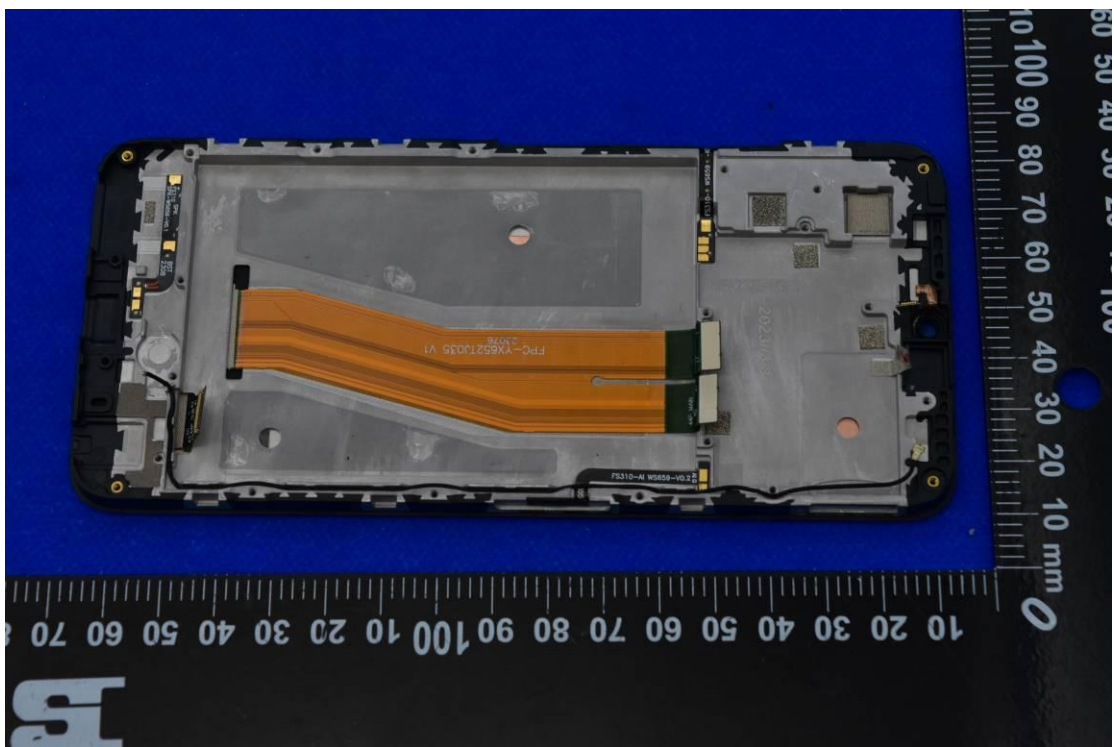

FCC ID: YHLBLUG53

Internal Photos

1. EUT uncover view

2. Antenna view