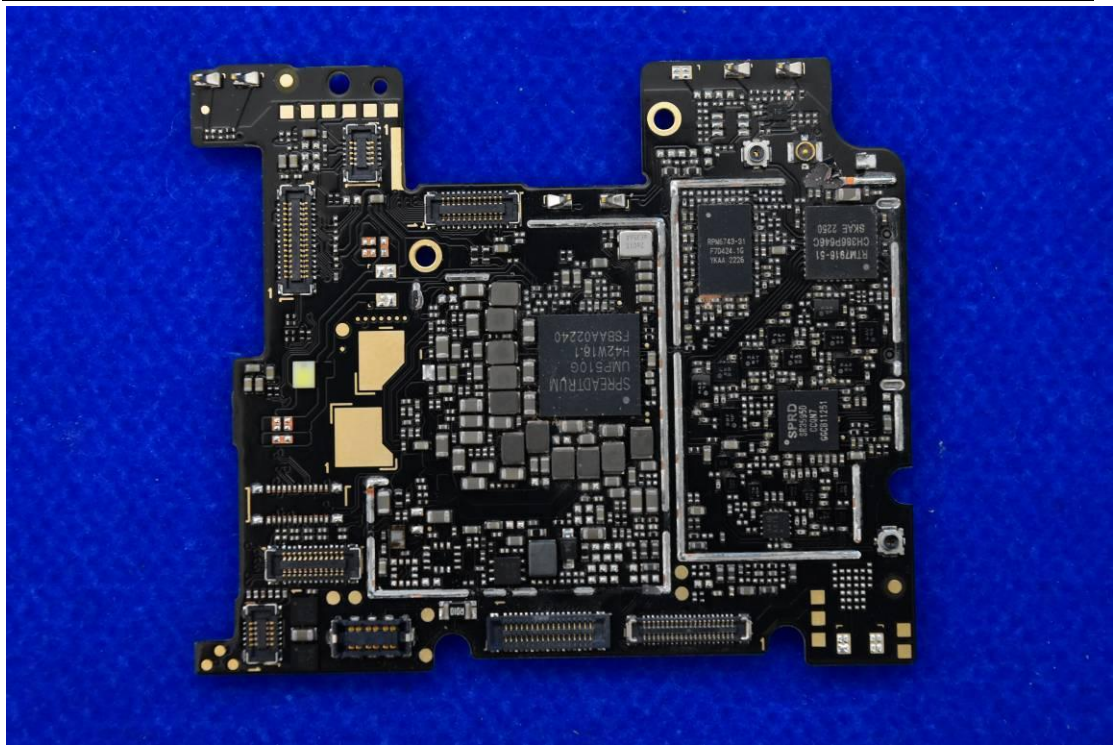

FCC ID: YHLBLUG53

Internal Photos

1. EUT uncover view

2. Antenna view