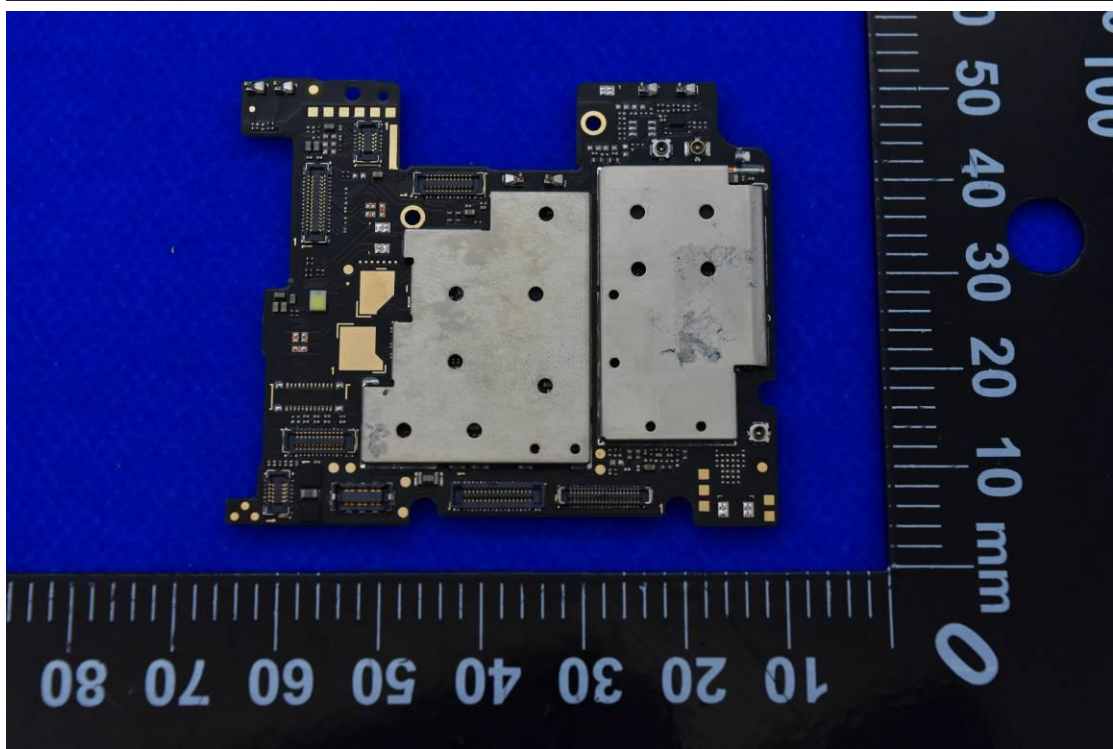

FCC ID: YHLBLUG53

Internal Photos

1. EUT uncover view

2. Antenna view