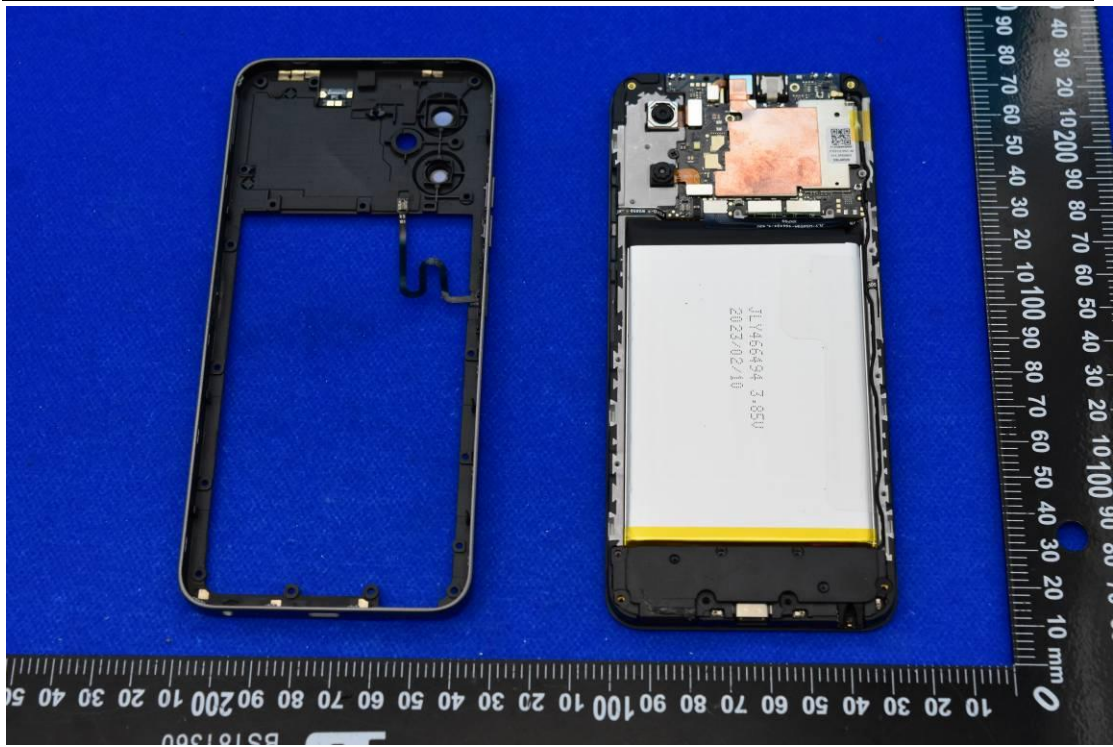

FCC ID: YHLBLUG53

Internal Photos

1. EUT uncover view

2. Antenna view