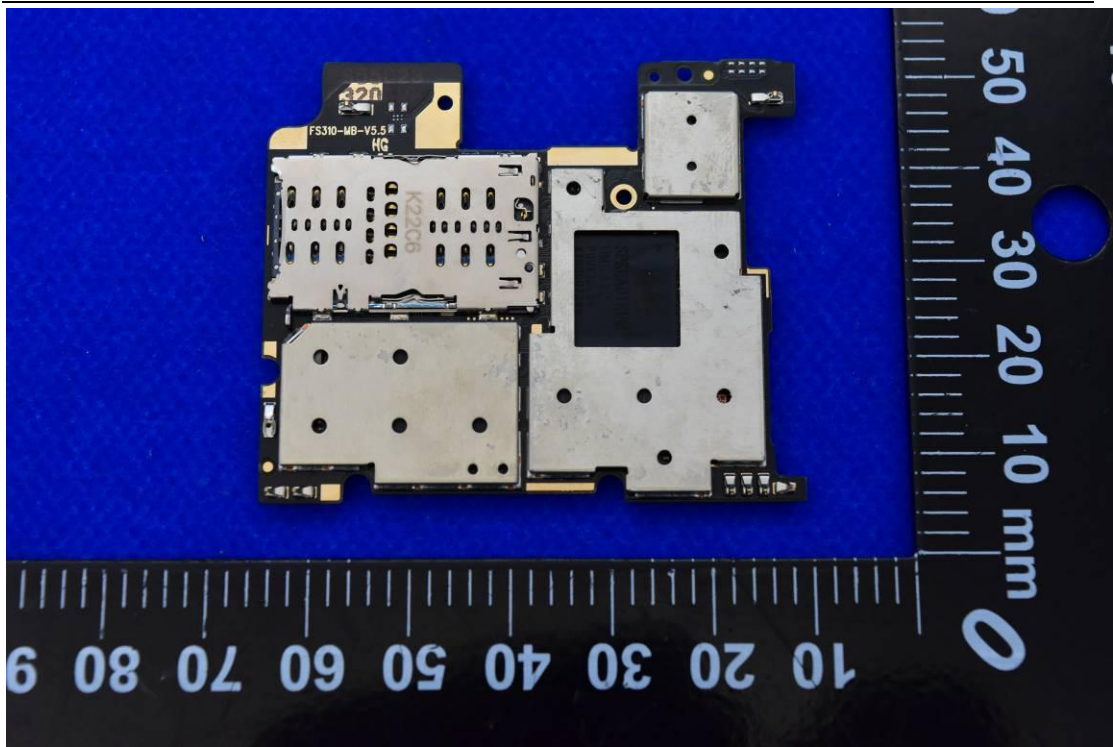

FCC ID: YHLBLUG53

Internal Photos

1. EUT uncover view

2. Antenna view