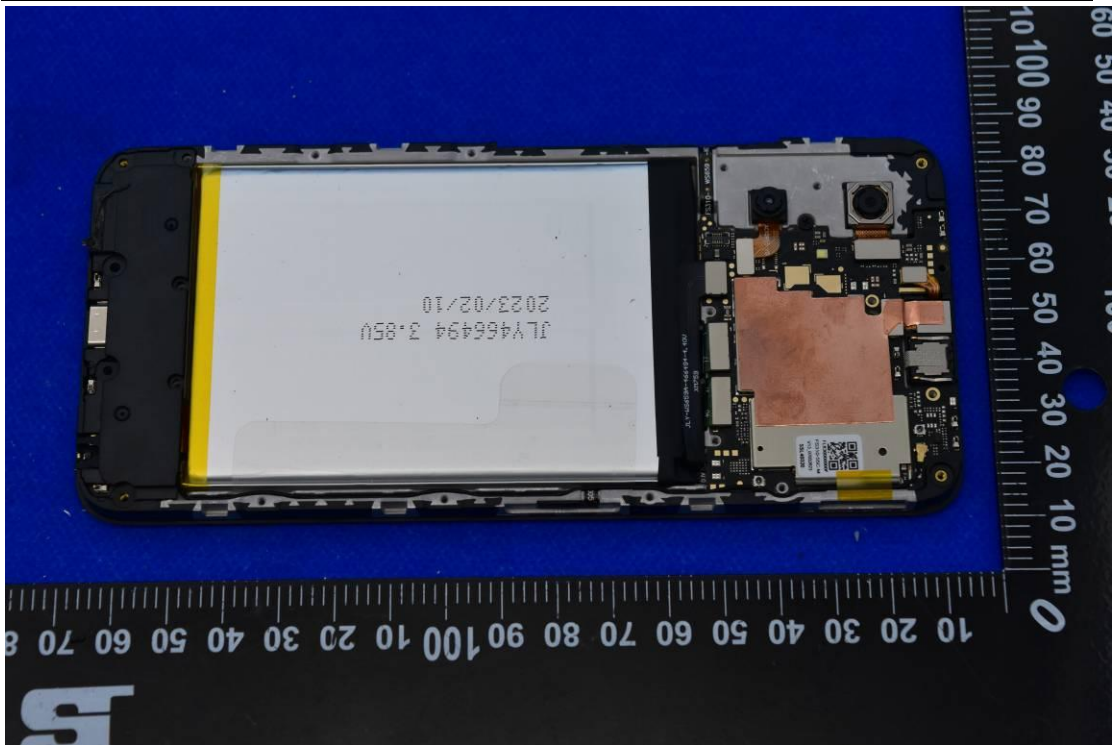

FCC ID: YHLBLUG53

Internal Photos

1. EUT uncover view

2. Antenna view