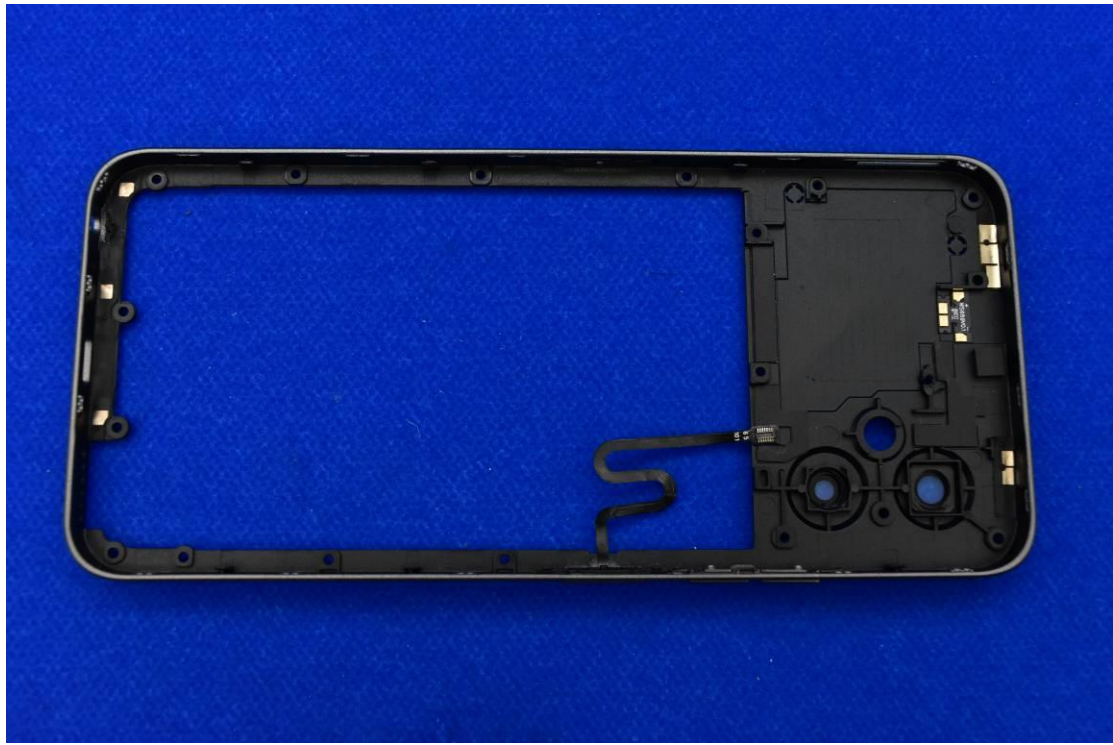

FCC ID: YHLBLUG53

Internal Photos

1. EUT uncover view

2. Antenna view