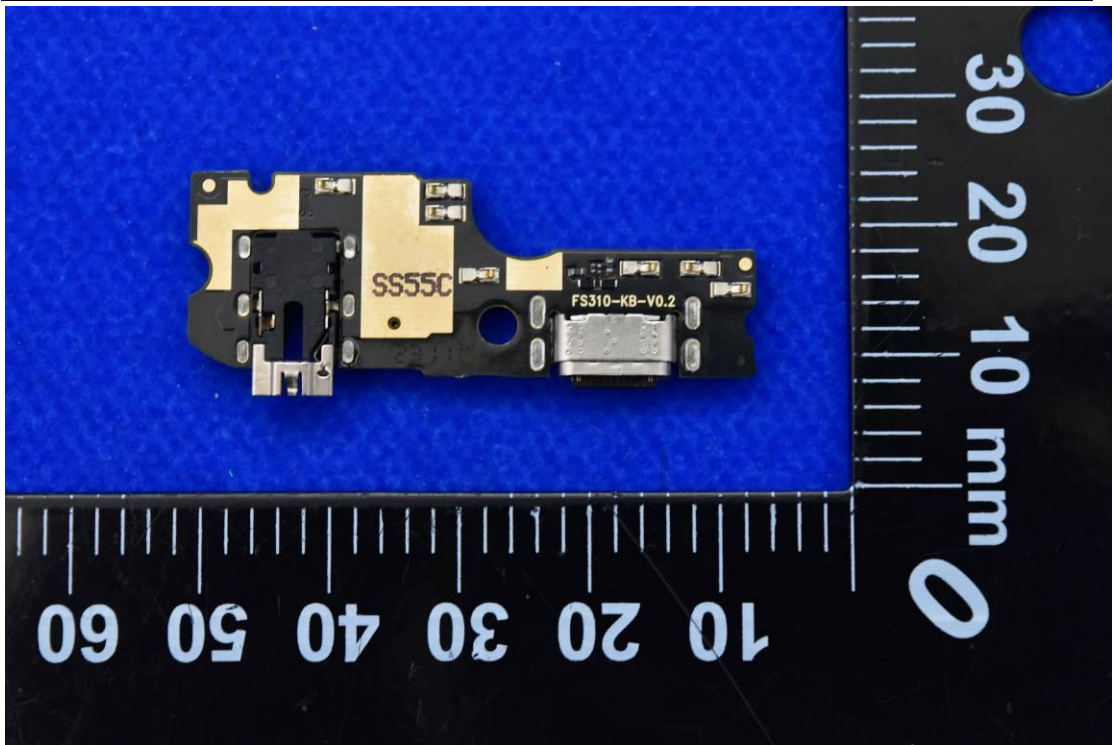

FCC ID: YHLBLUG53

Internal Photos

1. EUT uncover view

2. Antenna view