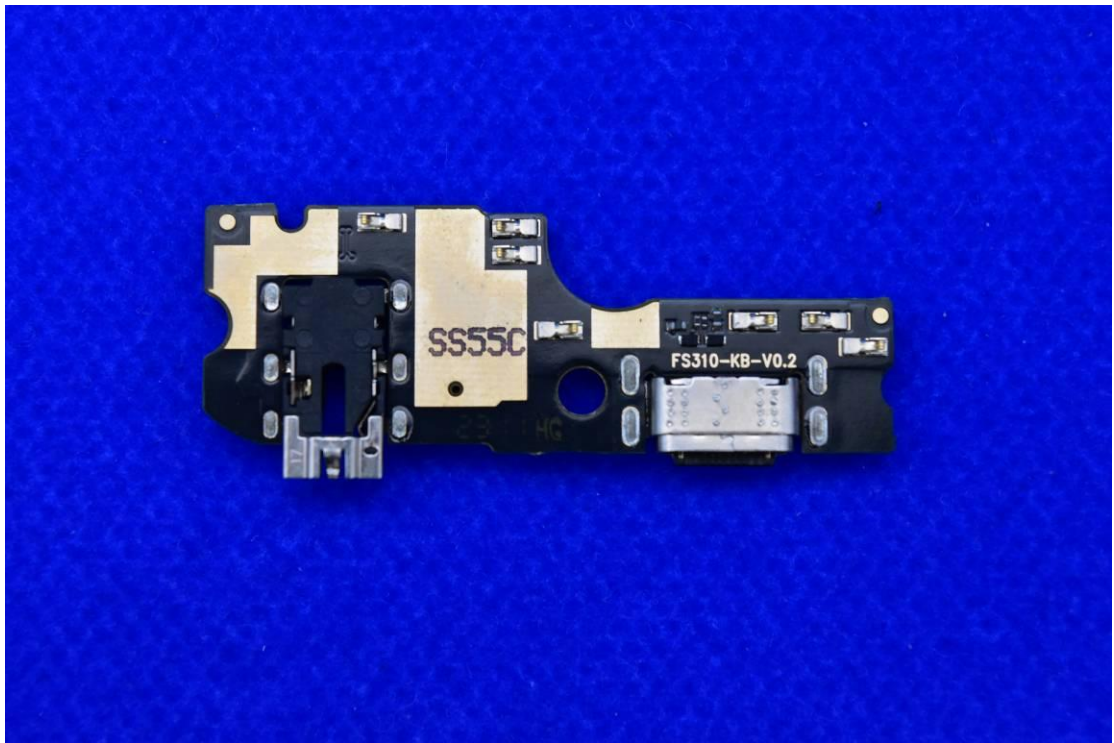

FCC ID: YHLBLUG53

Internal Photos

1. EUT uncover view

2. Antenna view