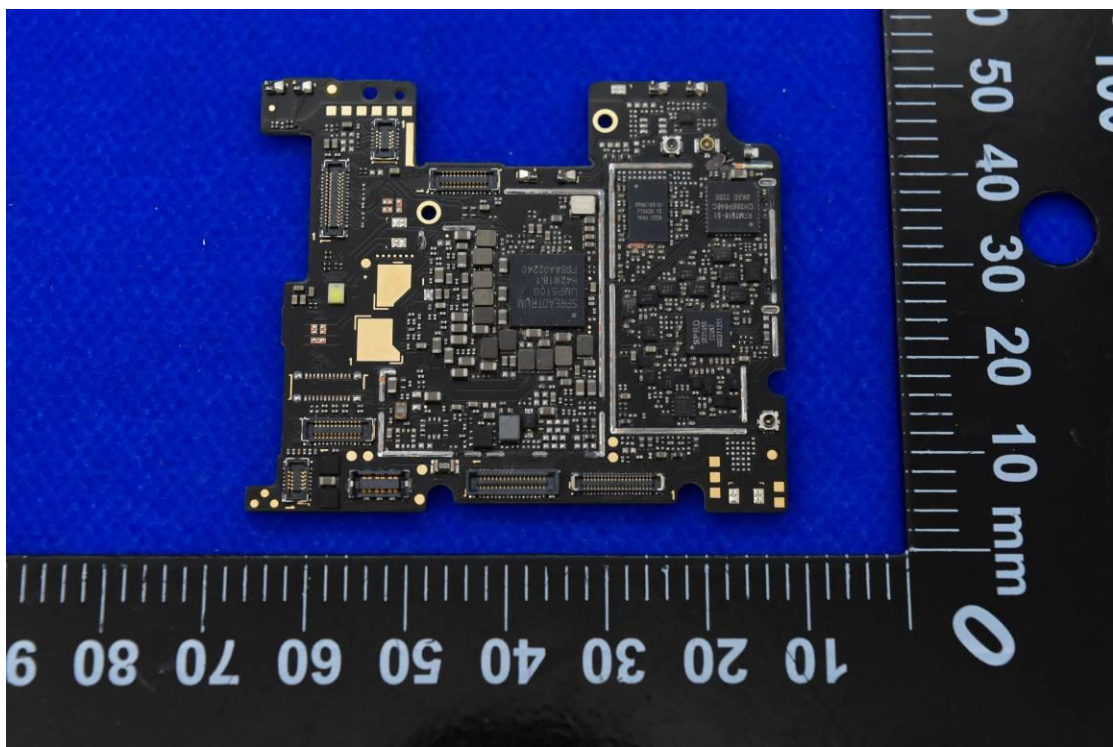

FCC ID: YHLBLUG53

Internal Photos

1. EUT uncover view

2. Antenna view