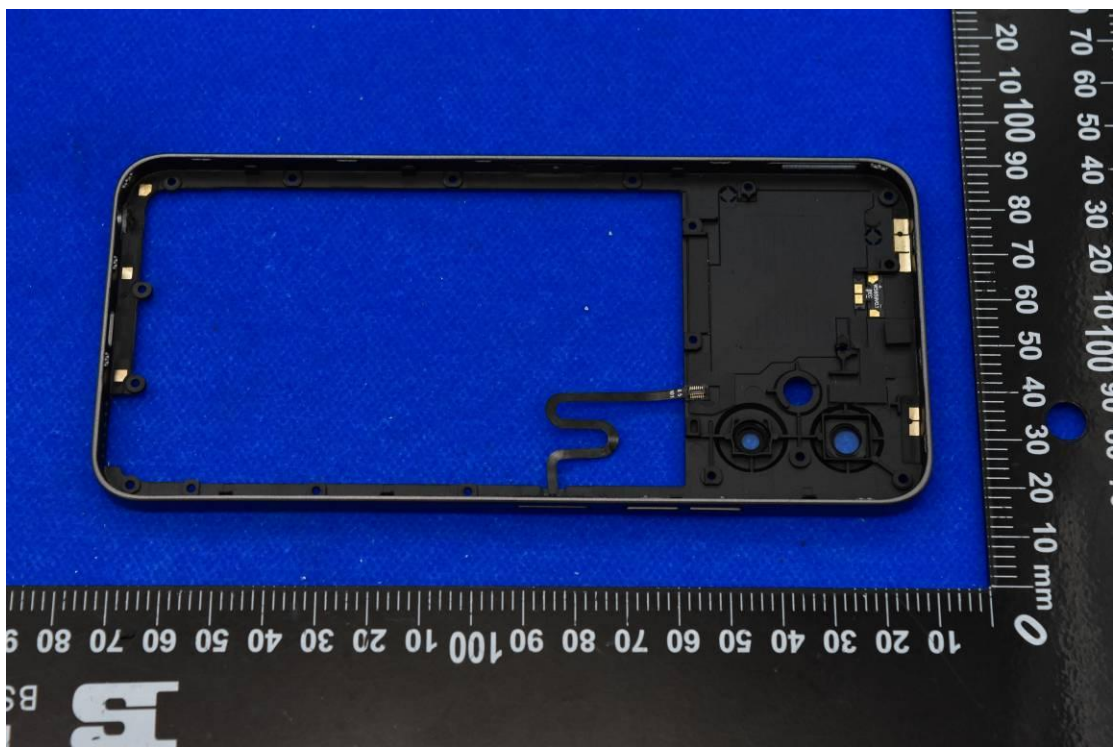

FCC ID: YHLBLUG53

Internal Photos

1. EUT uncover view

2. Antenna view