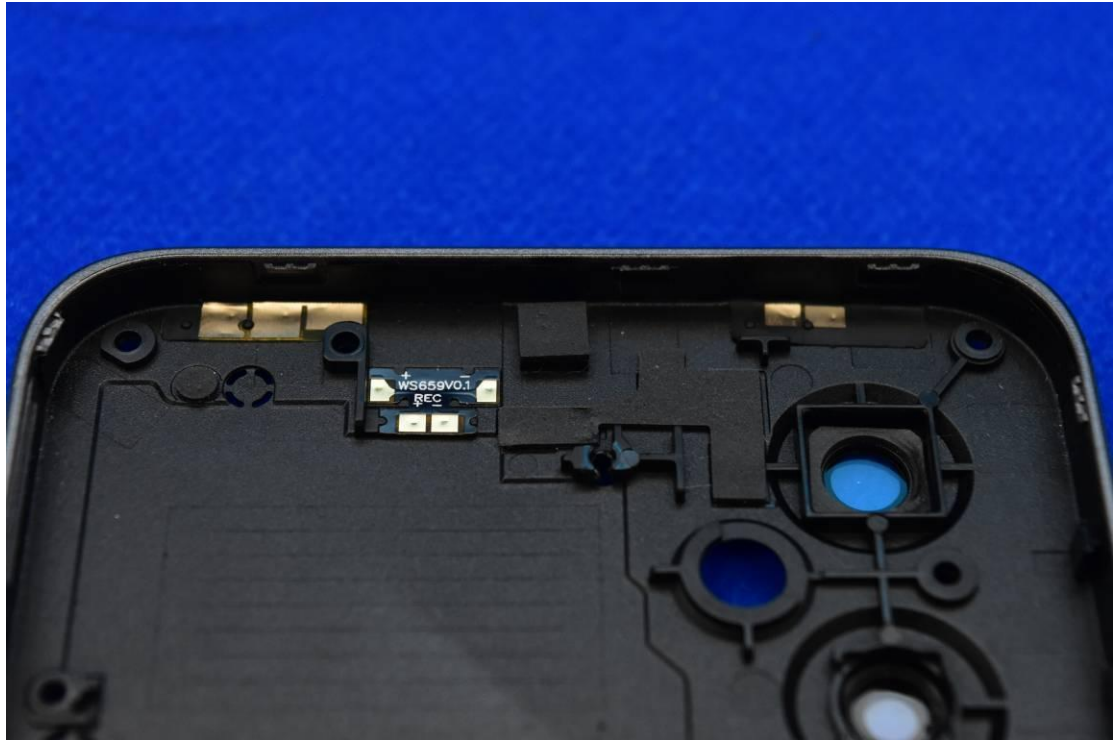

FCC ID: YHLBLUG53

Internal Photos

1. EUT uncover view

2. Antenna view