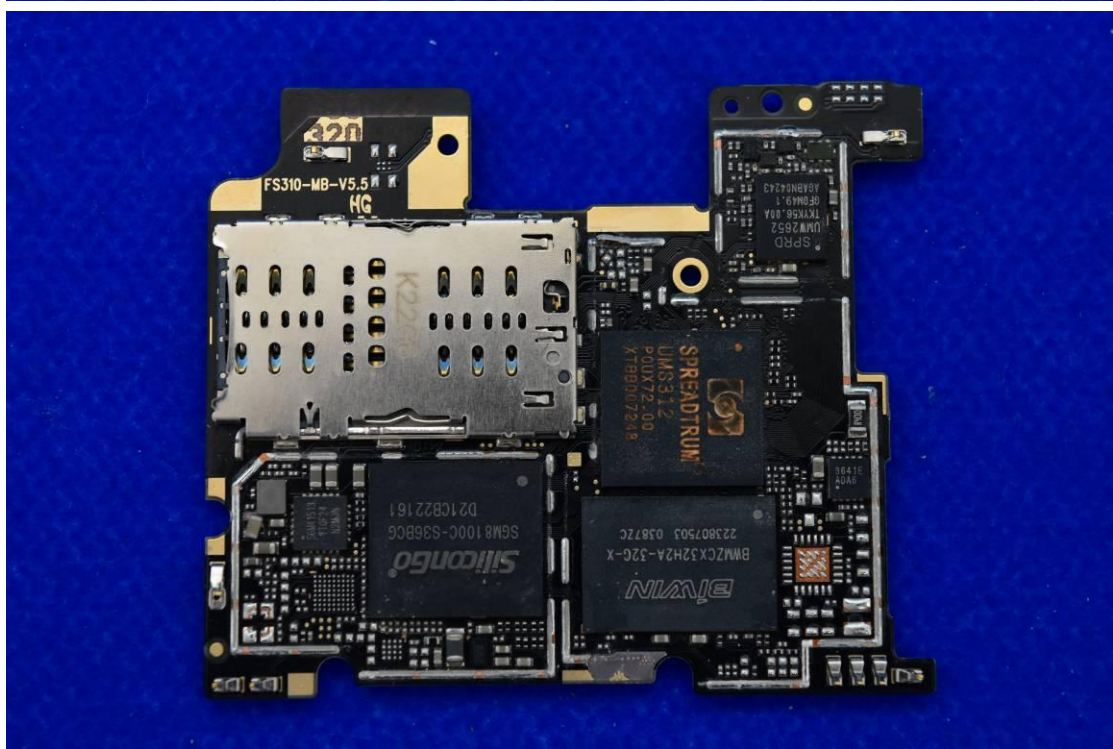

FCC ID: YHLBLUG53

Internal Photos

1. EUT uncover view

2. Antenna view