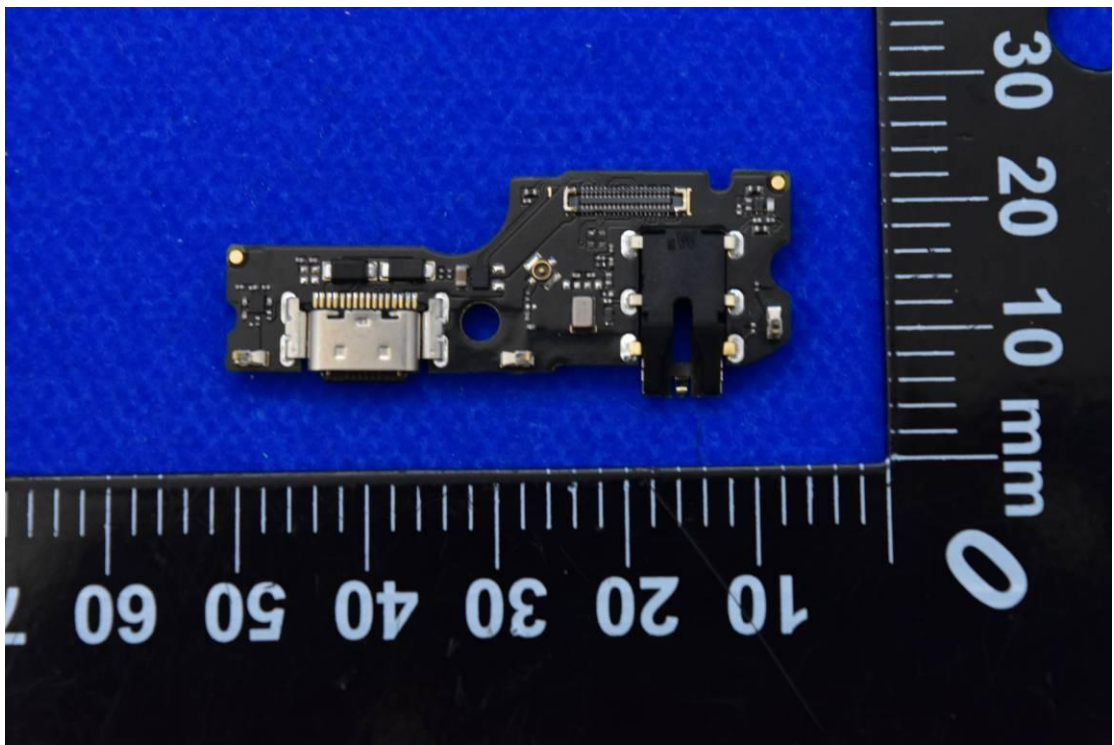

FCC ID: YHLBLUG53

Internal Photos

1. EUT uncover view

2. Antenna view