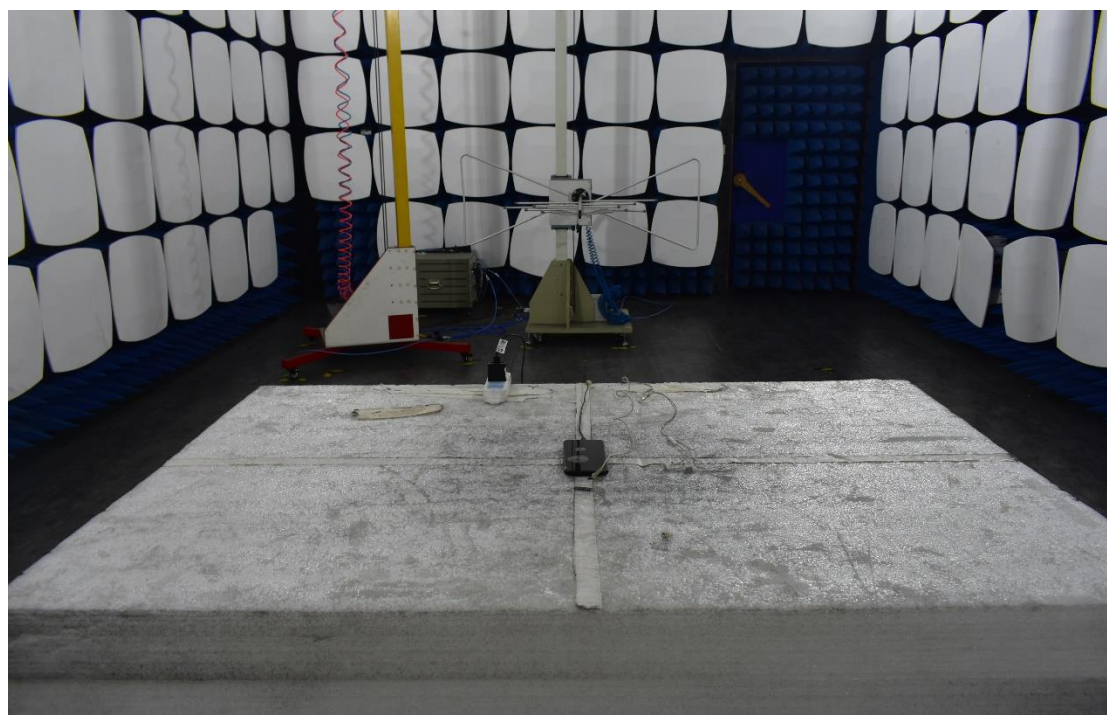

## Test Setup Photos

### 1. RF measurement setup

(GSM&WCDMA&LTE)

### 2. Radiated Spurious Emission(30MHz-1GHz)

### 3. Radiated Spurious Emission(above 1GHz)