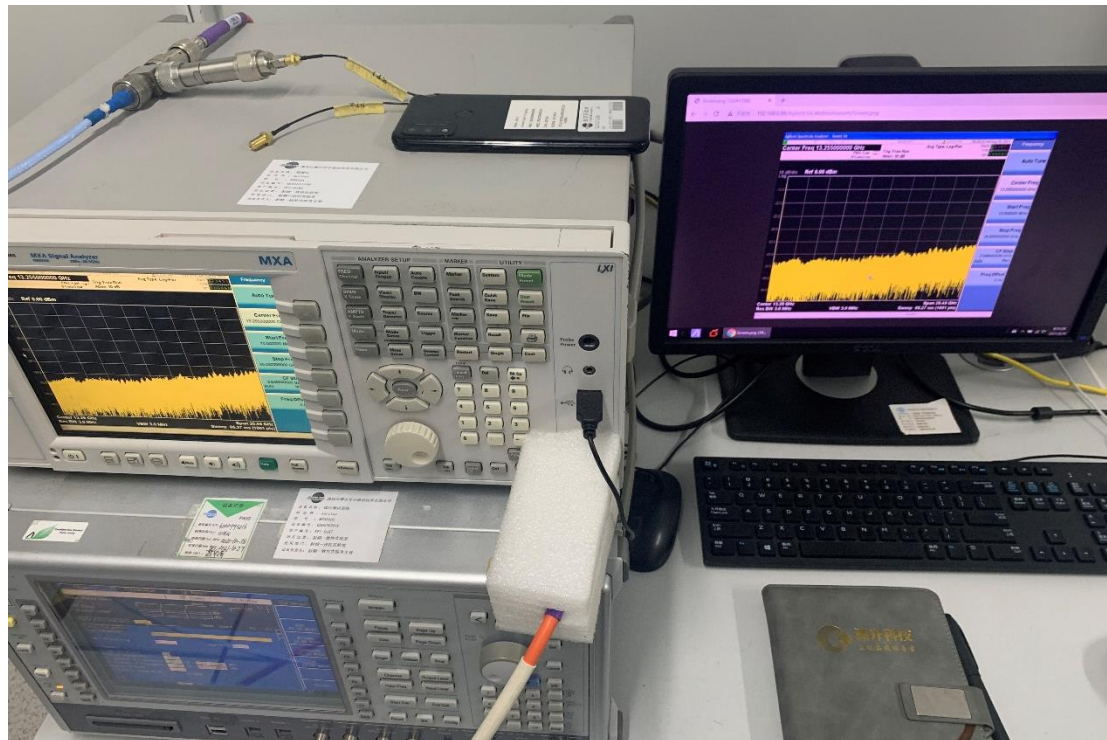

# FCC ID:YHLBLUG51S

## Test Setup Photos

### 1. RF measurement setup

(GSM&WCDMA&LTE)

### 2. Radiated Spurious Emission(30MHz-1GHz)