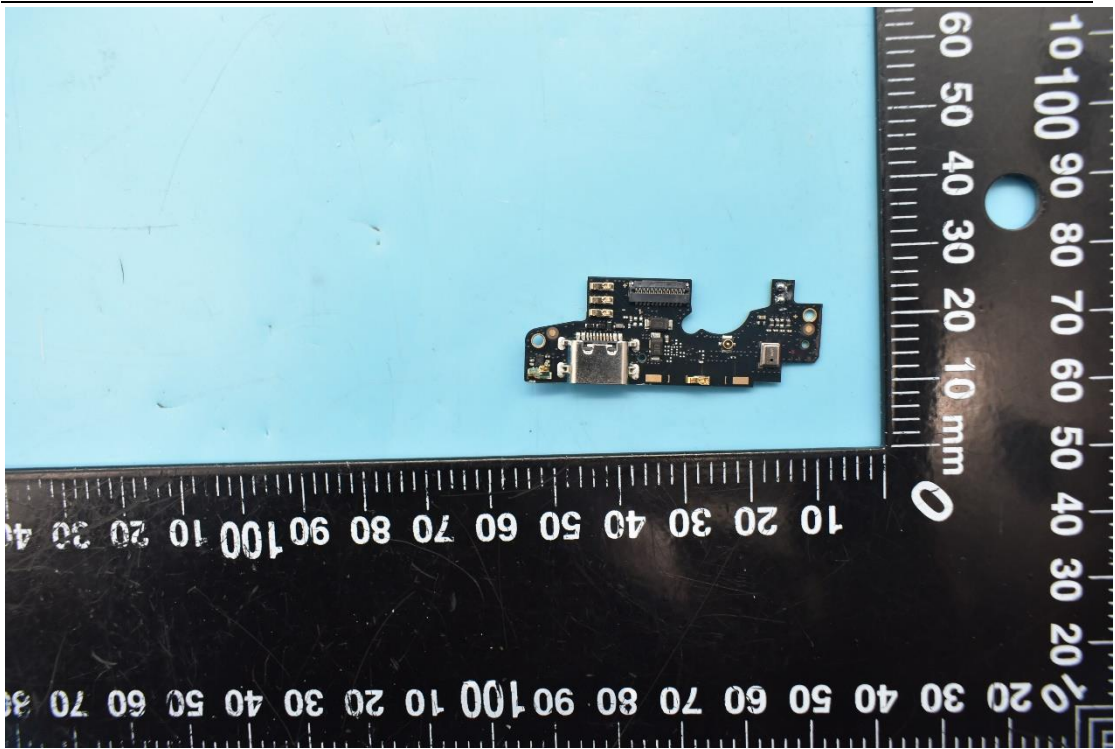

FCC ID:YHLBLUG51S

Internal Photos

1. EUT uncover view

2. Antenna view