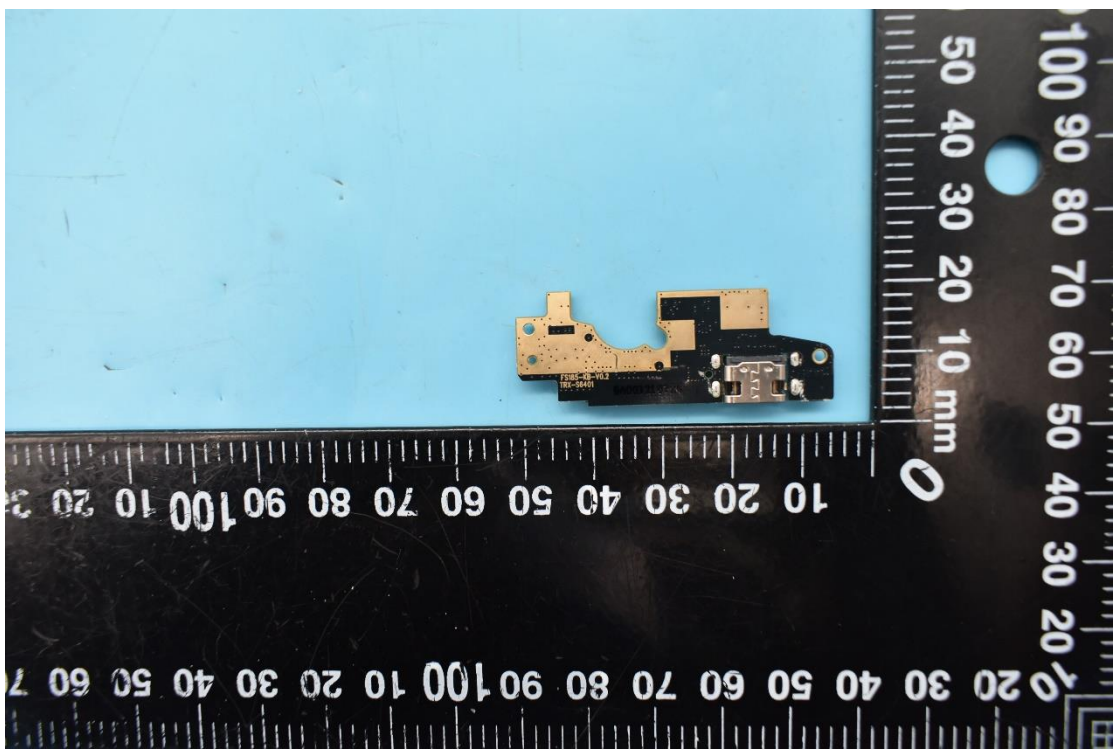

FCC ID:YHLBLUG51S

Internal Photos

1. EUT uncover view

2. Antenna view