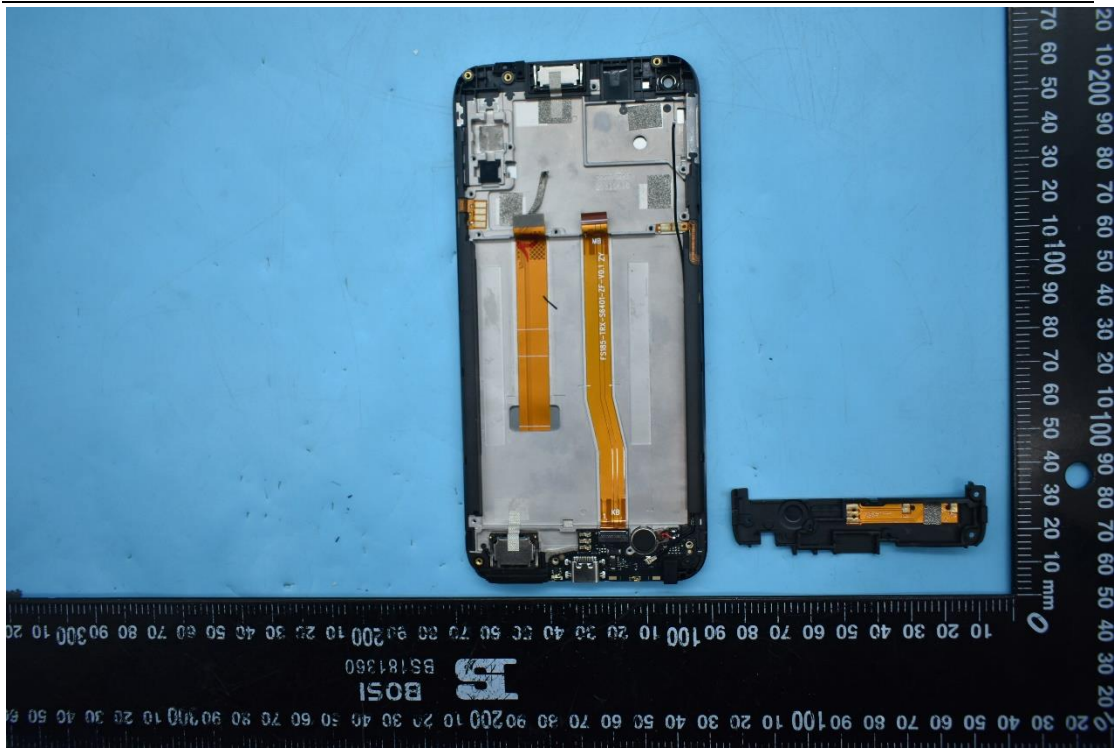

FCC ID:YHLBLUG51S

Internal Photos

1. EUT uncover view

2. Antenna view