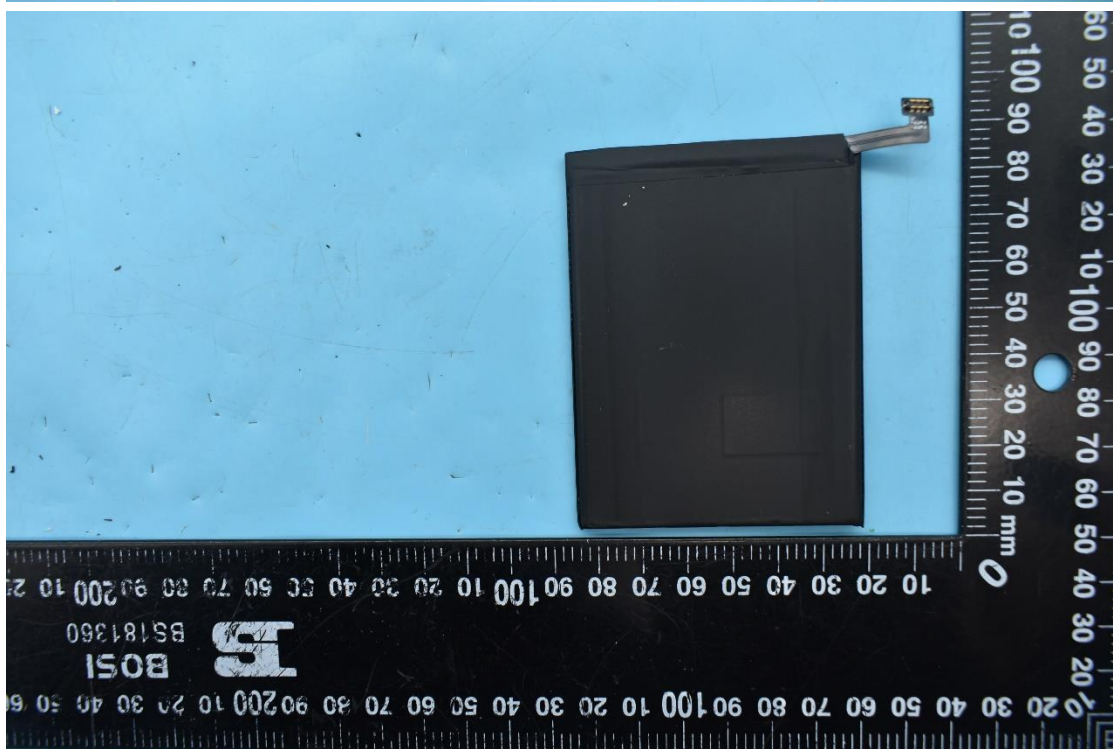

FCC ID:YHLBLUG51S

Internal Photos

1. EUT uncover view

2. Antenna view