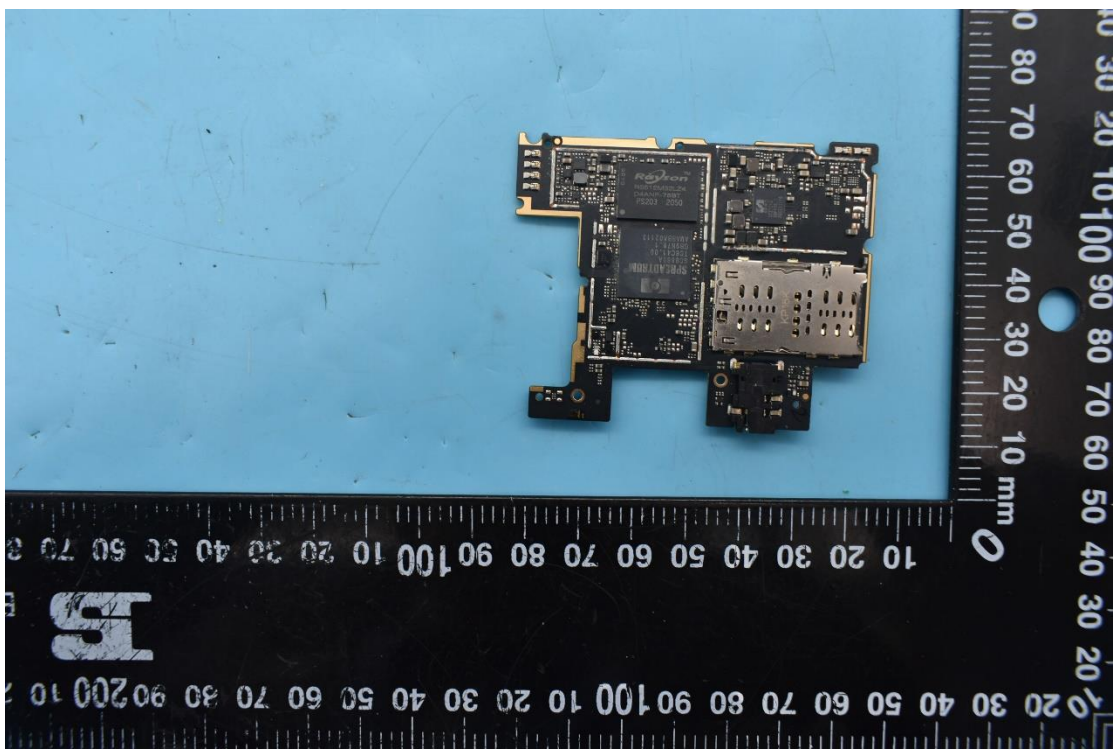

FCC ID:YHLBLUG51S

Internal Photos

1. EUT uncover view

2. Antenna view