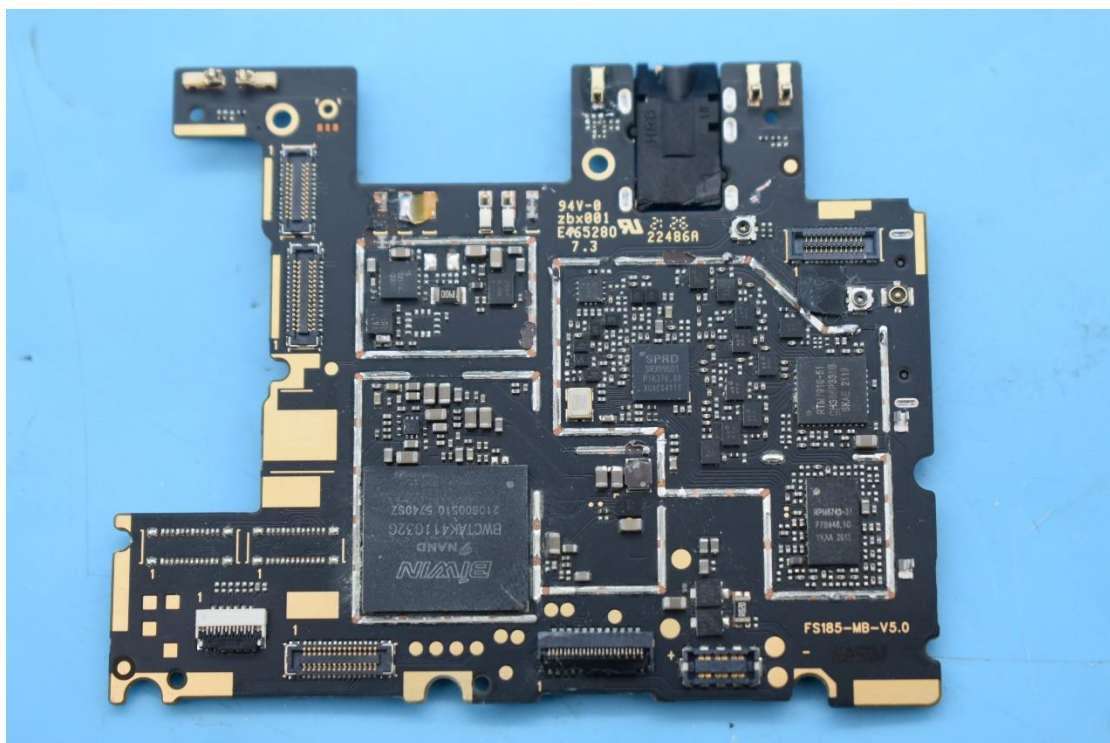

FCC ID:YHLBLUG51S

Internal Photos

1. EUT uncover view

2. Antenna view