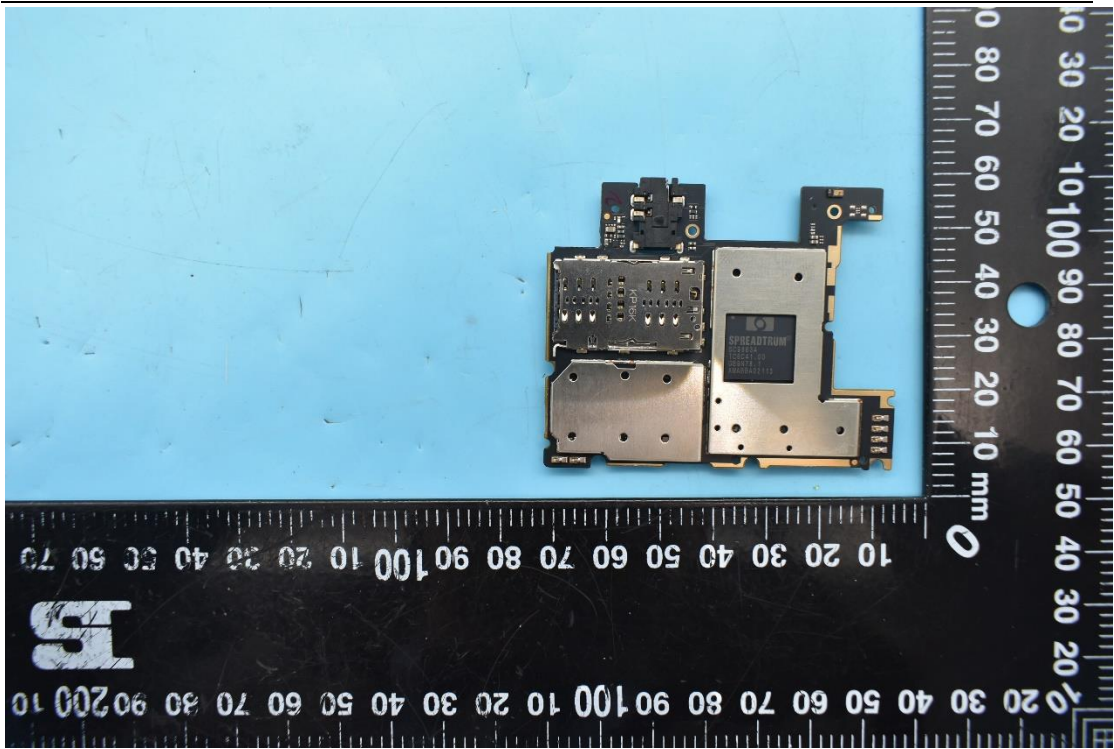

FCC ID:YHLBLUG51S

Internal Photos

1. EUT uncover view

2. Antenna view