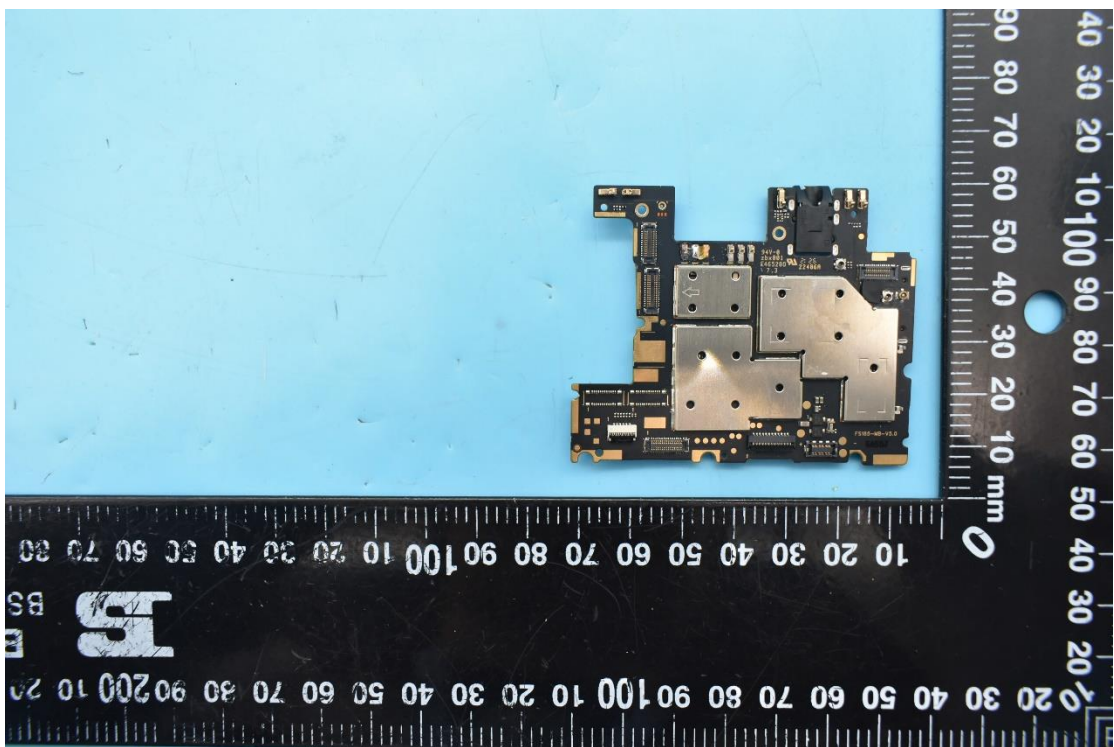

FCC ID:YHLBLUG51S

Internal Photos

1. EUT uncover view

2. Antenna view