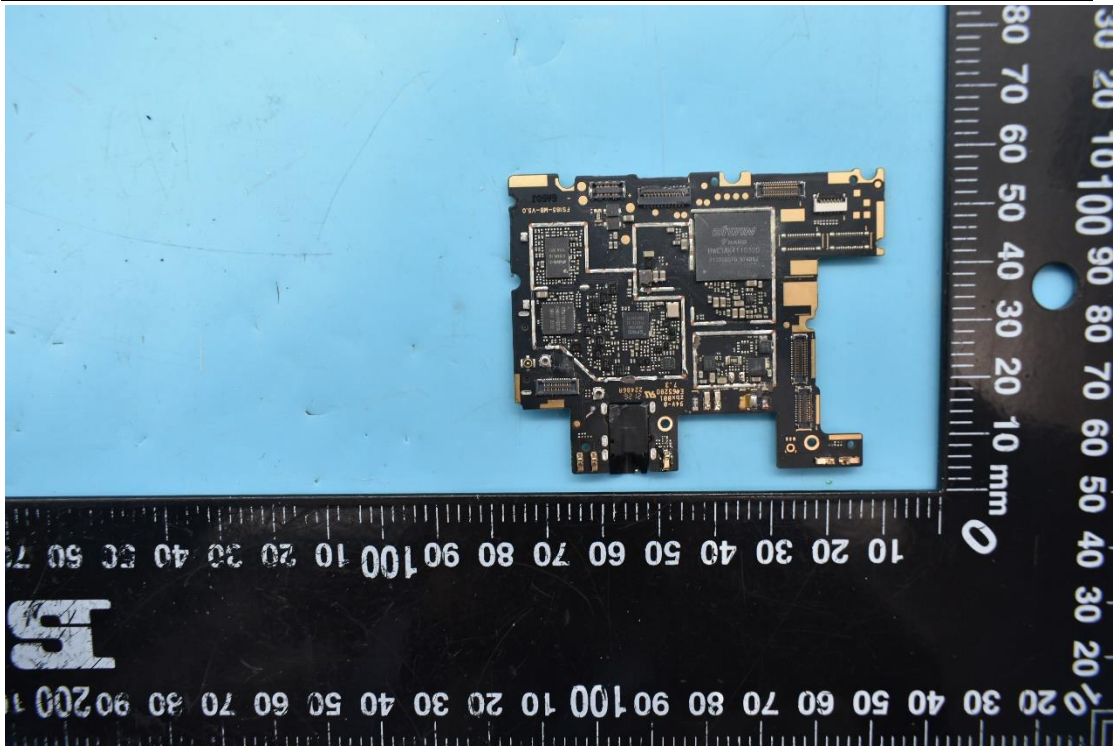

FCC ID:YHLBLUG51S

Internal Photos

1. EUT uncover view

2. Antenna view