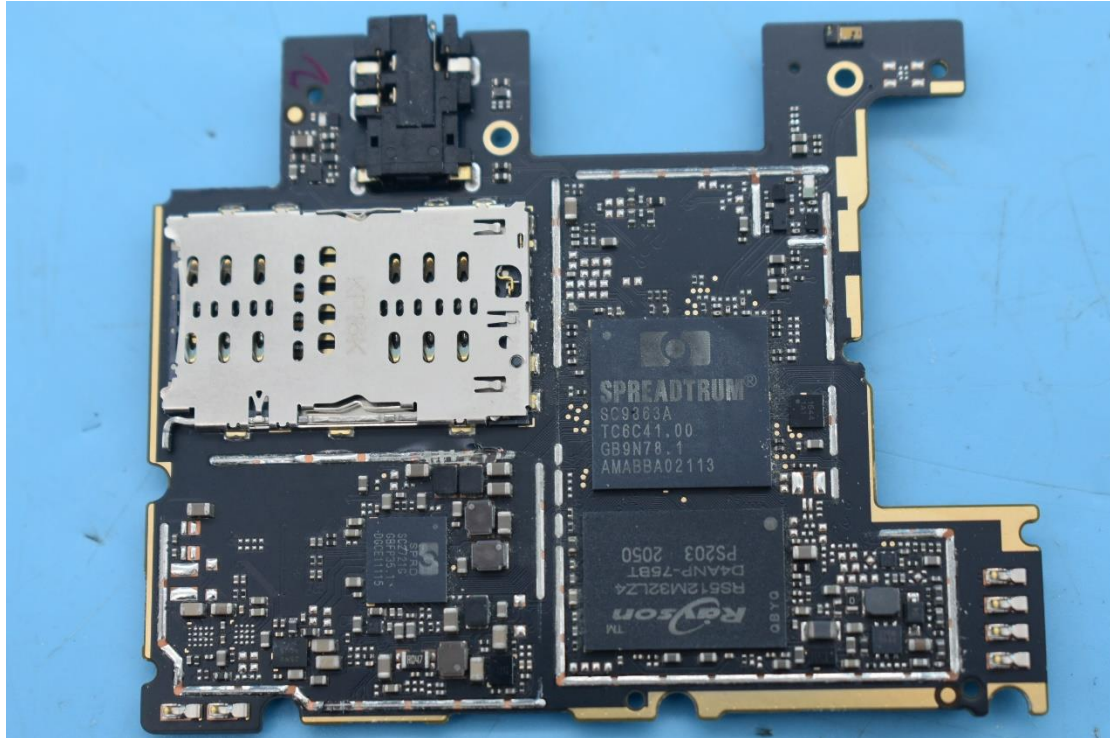

FCC ID:YHLBLUG51S

Internal Photos

1. EUT uncover view

2. Antenna view