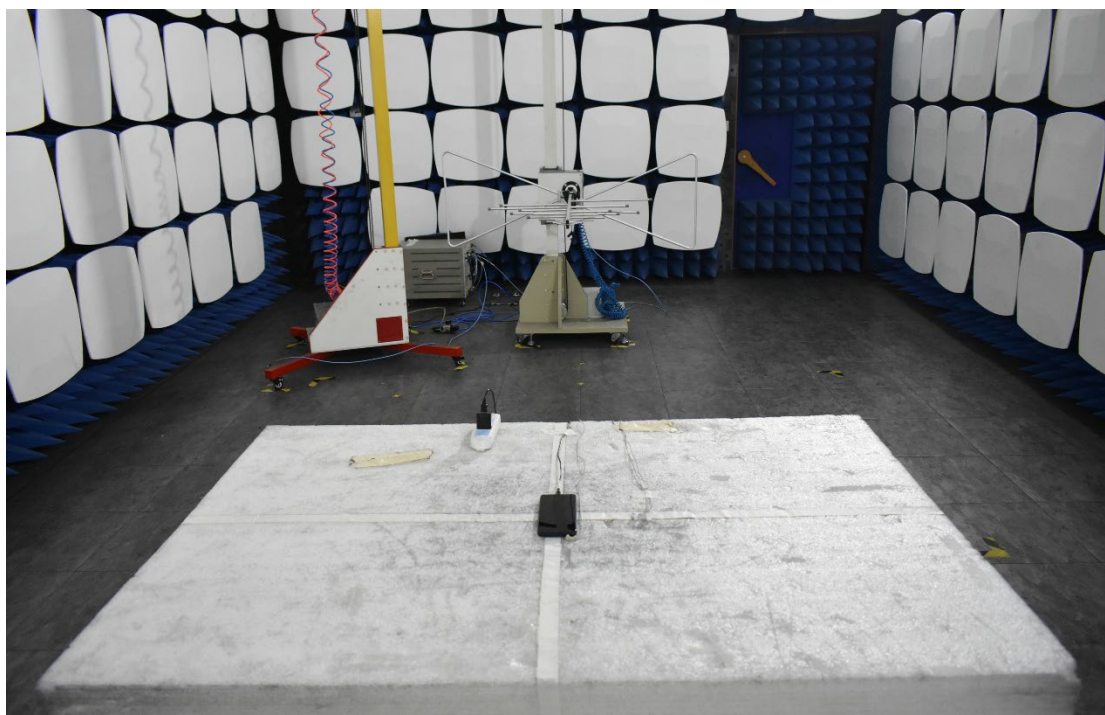

FCC ID:YHLBLUG51PS

Test Setup Photos

1. RF measurement setup

(GSM&WCDMA<E)

2. Radiated Spurious Emission(30MHz-1GHz)

3. Radiated Spurious Emission(above 1GHz)