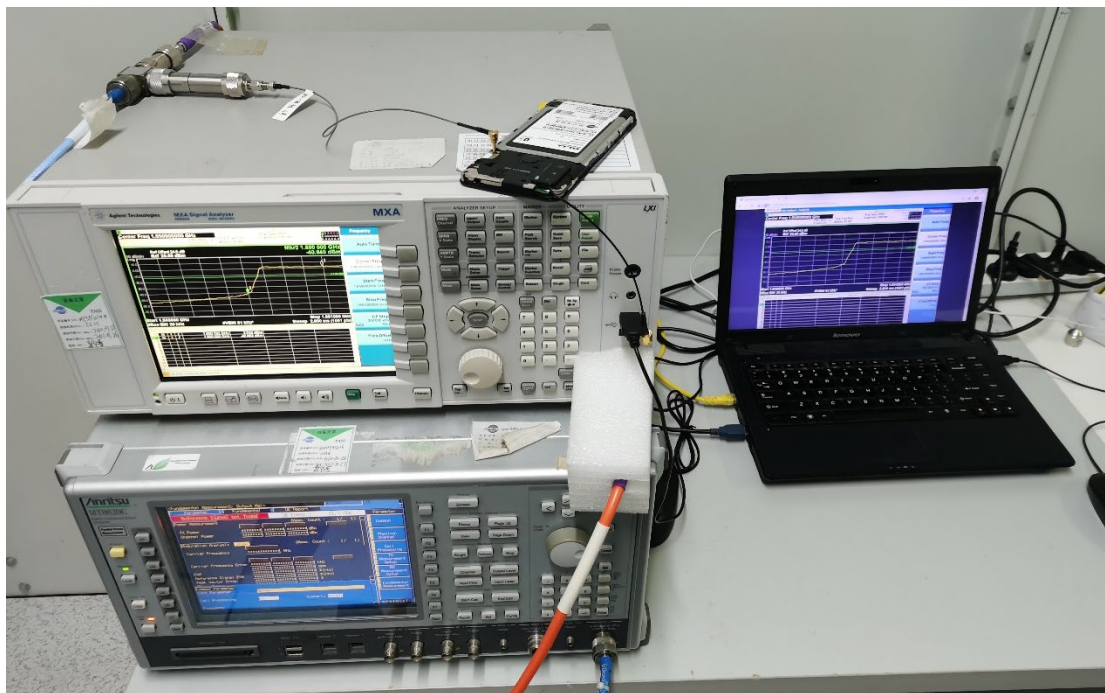

FCC ID:YHLBLUG51PS

Test Setup Photos

1. RF measurement setup

(GSM&WCDMA<E)

2. Radiated Spurious Emission(30MHz-1GHz)

3. Radiated Spurious Emission(above 1GHz)