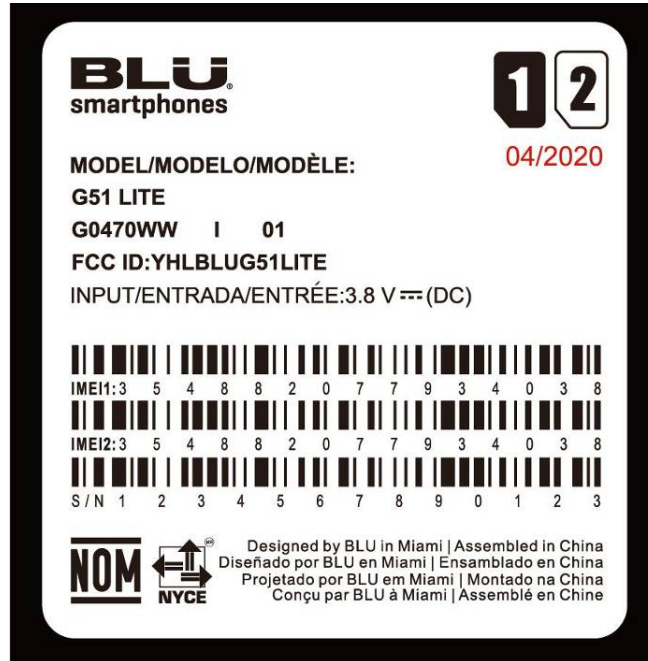

## EXHIBIT A - FCC ID LABEL AND LOCATION

### FCC ID Label

### FCC ID Label Location Information

The label shown shall be permanently affixed at a conspicuous location on the device and be readily visible to the user at the time purchase (Labeling requirements per 2.925)