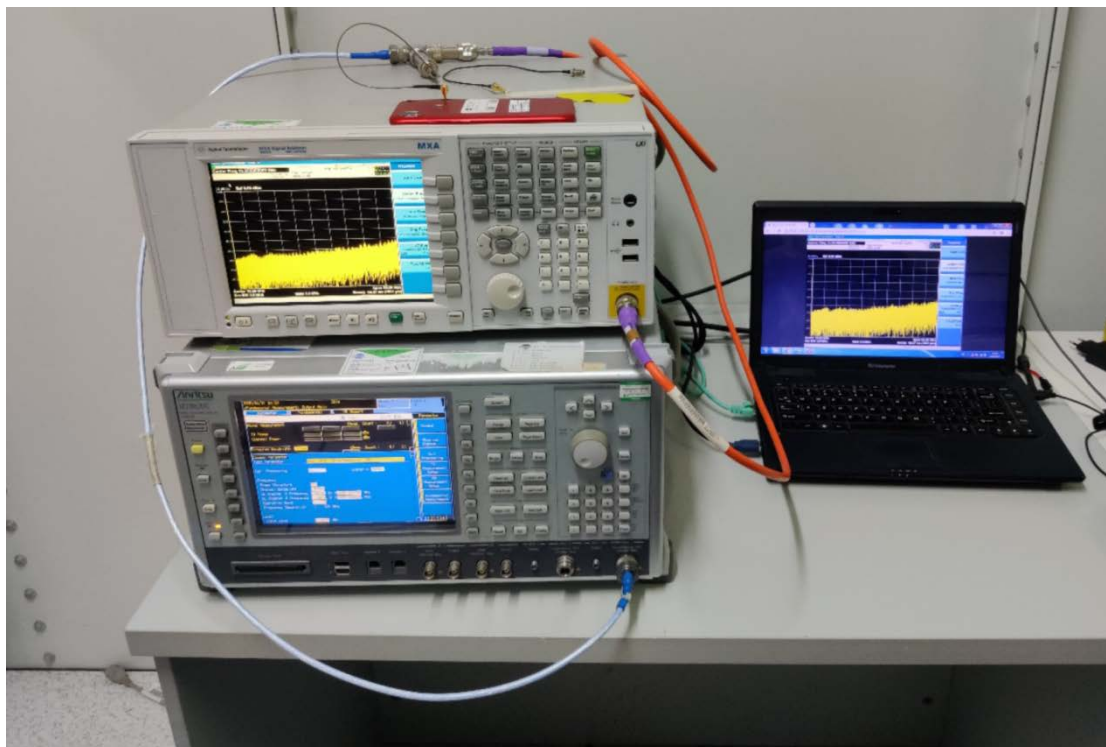

**FCC ID:YHLBLUG50PS**

**Test Setup Photos**

1. RF measurement setup

(GSM&WCDMA&LTE)

2. Radiated Spurious Emission(30MHz-1GHz)

### 3. Radiated Spurious Emission(above 1GHz)