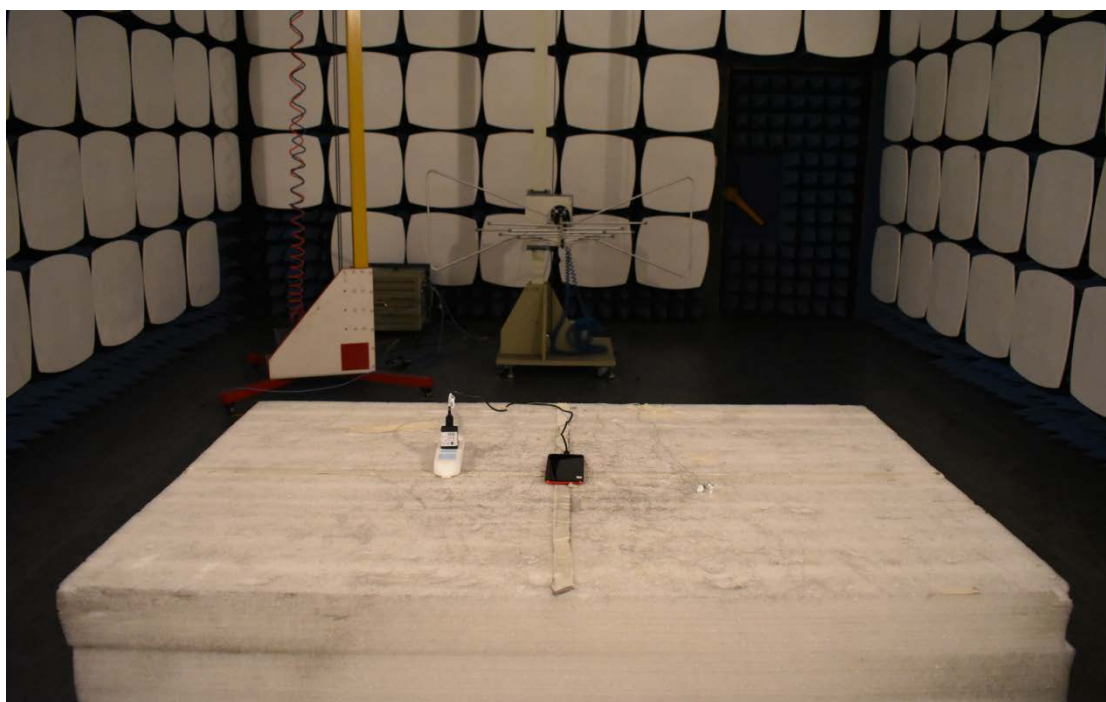

**FCC ID:YHLBLUG50PS**

**Test Setup Photos**

1. RF measurement setup

(GSM&WCDMA&LTE)

2. Radiated Spurious Emission(30MHz-1GHz)

### 3. Radiated Spurious Emission(above 1GHz)