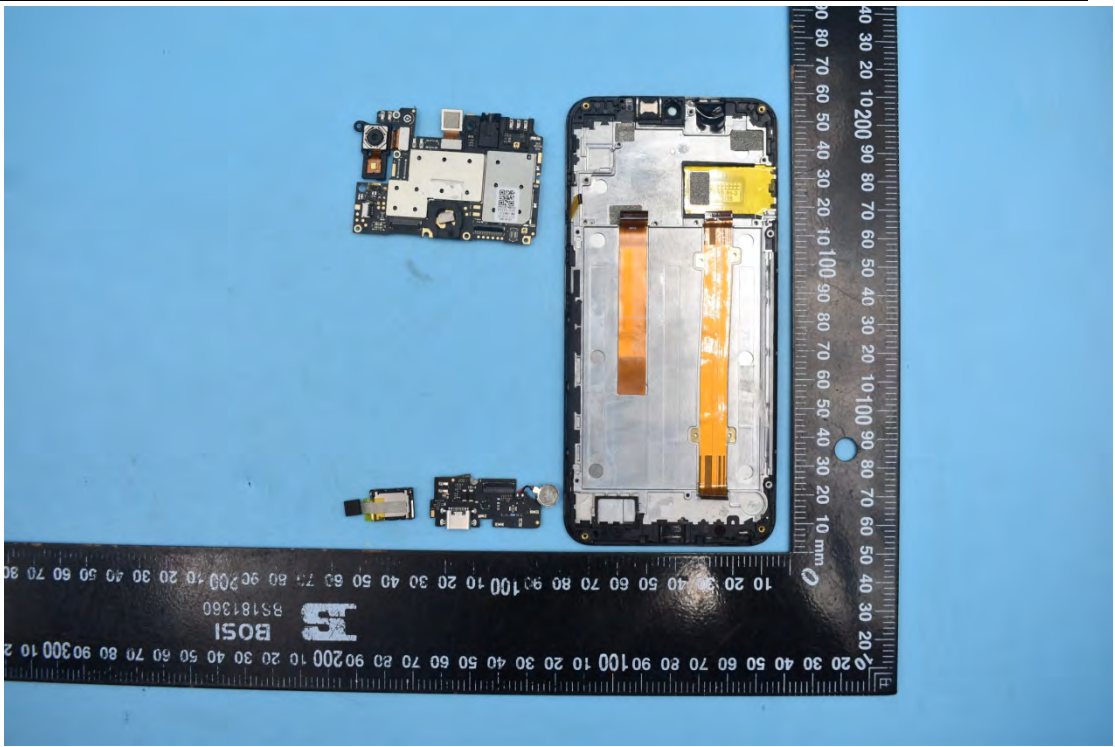

FCC ID:YHLBLUG50PS

Internal Photos

1. EUT uncover view

2. Antenna view