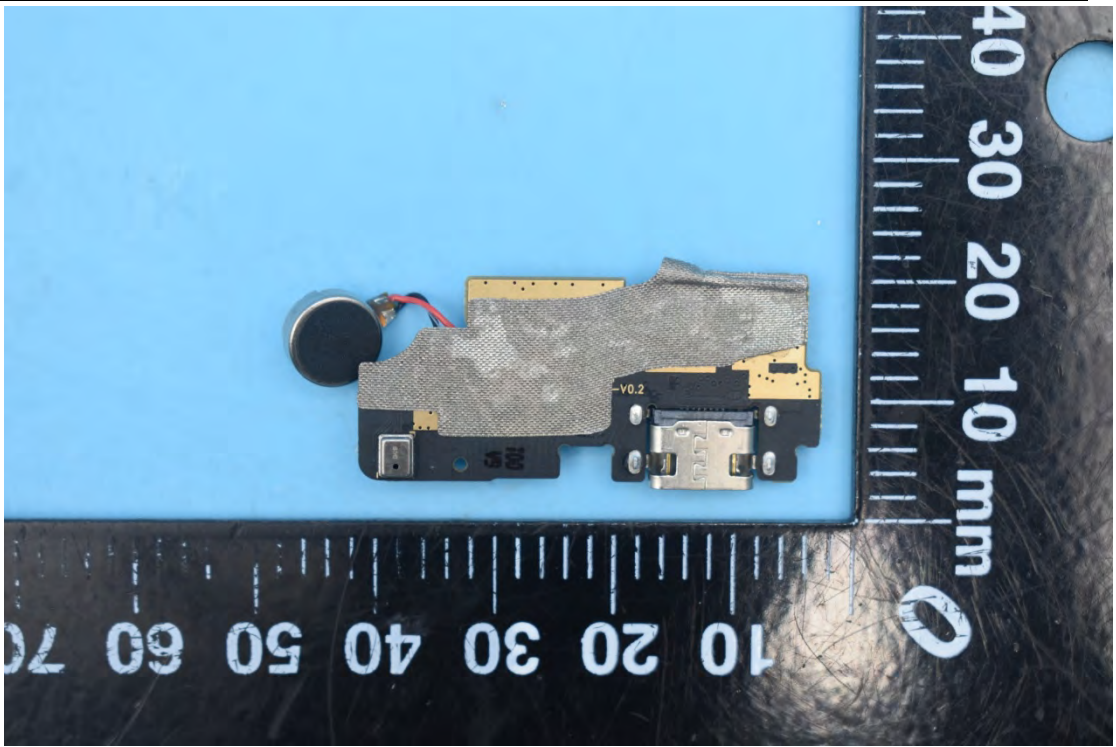

FCC ID:YHLBLUG50PS

Internal Photos

1. EUT uncover view

2. Antenna view