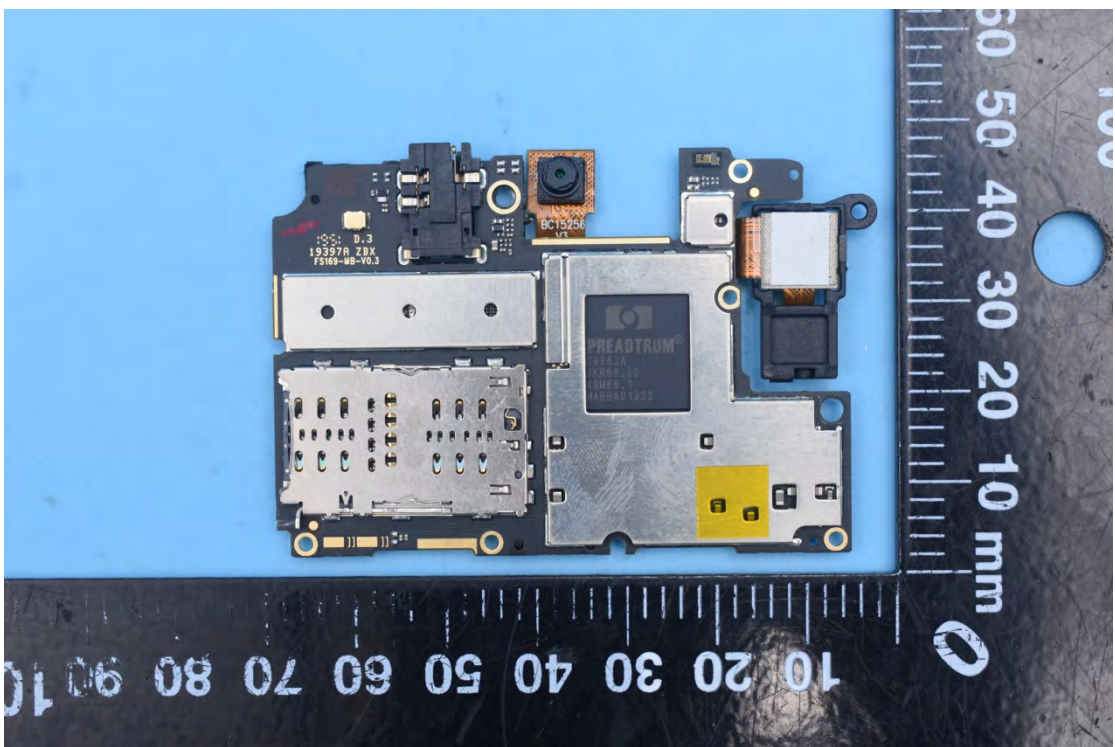

FCC ID:YHLBLUG50PS

Internal Photos

1. EUT uncover view

2. Antenna view