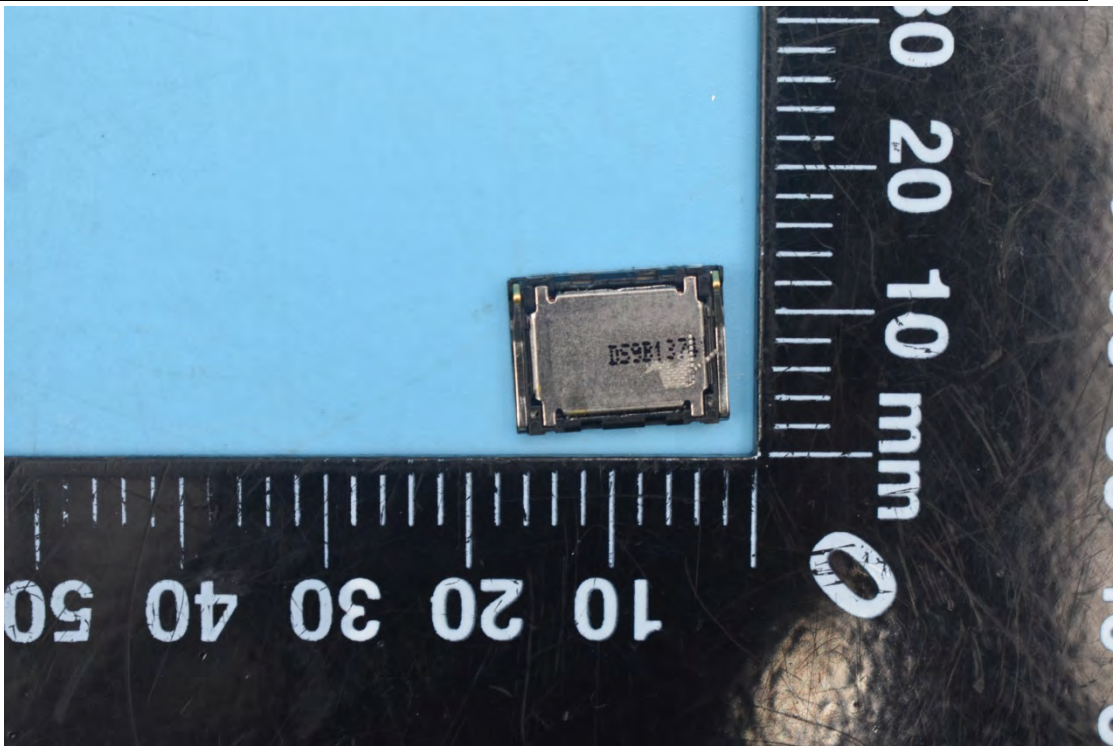

FCC ID:YHLBLUG50PS

Internal Photos

1. EUT uncover view

2. Antenna view