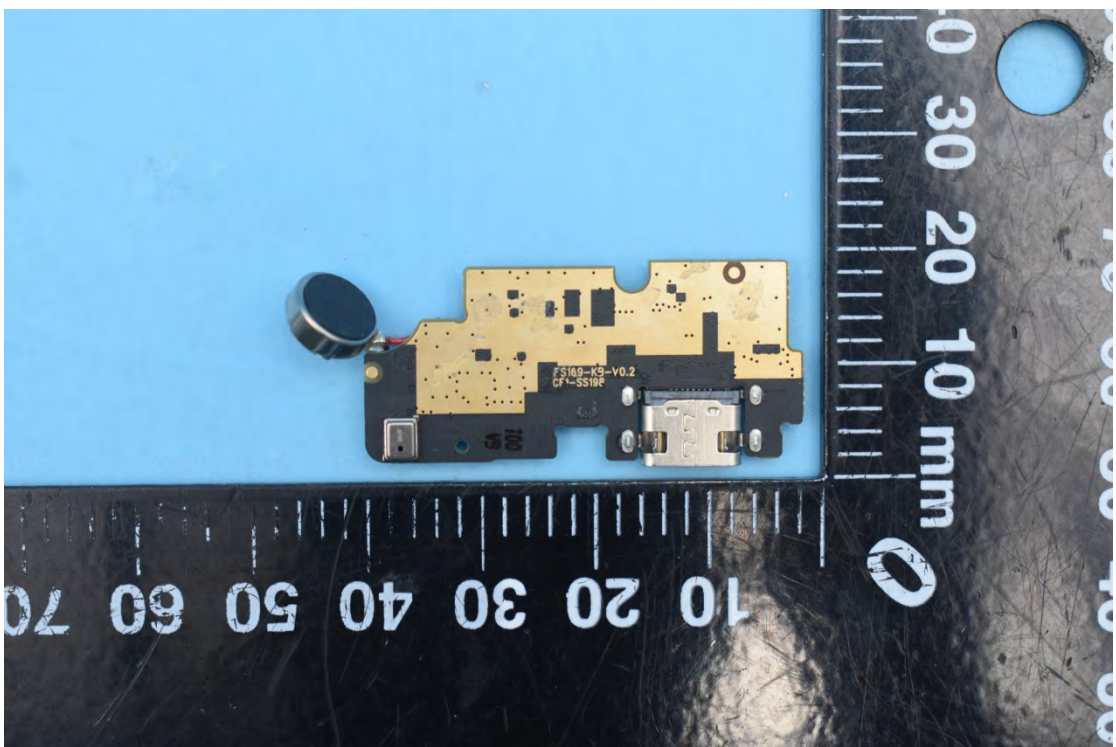

FCC ID:YHLBLUG50PS

Internal Photos

1. EUT uncover view

2. Antenna view