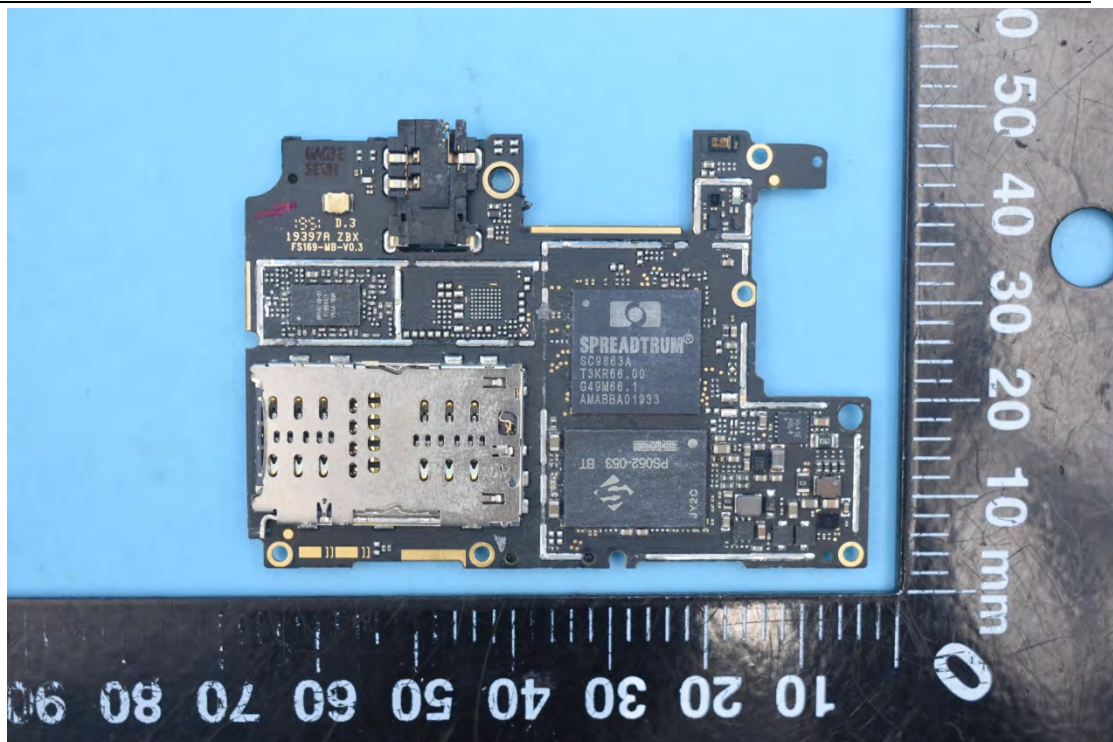

FCC ID:YHLBLUG50PS

Internal Photos

1. EUT uncover view

2. Antenna view