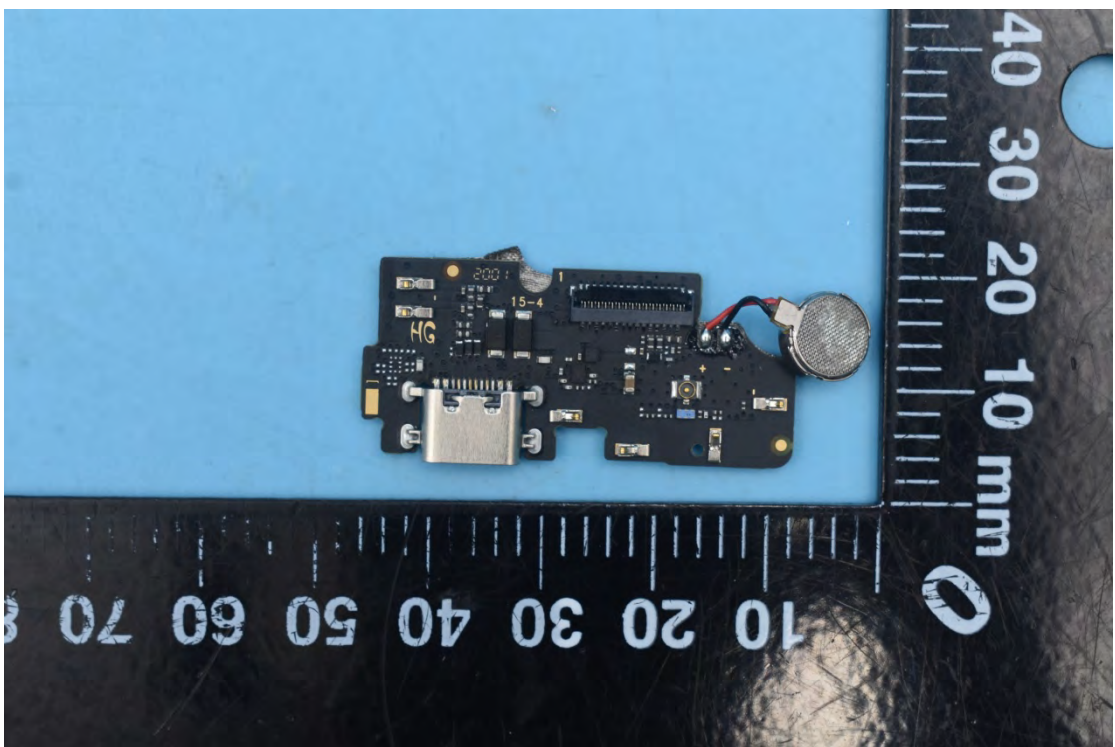

FCC ID:YHLBLUG50PS

Internal Photos

1. EUT uncover view

2. Antenna view