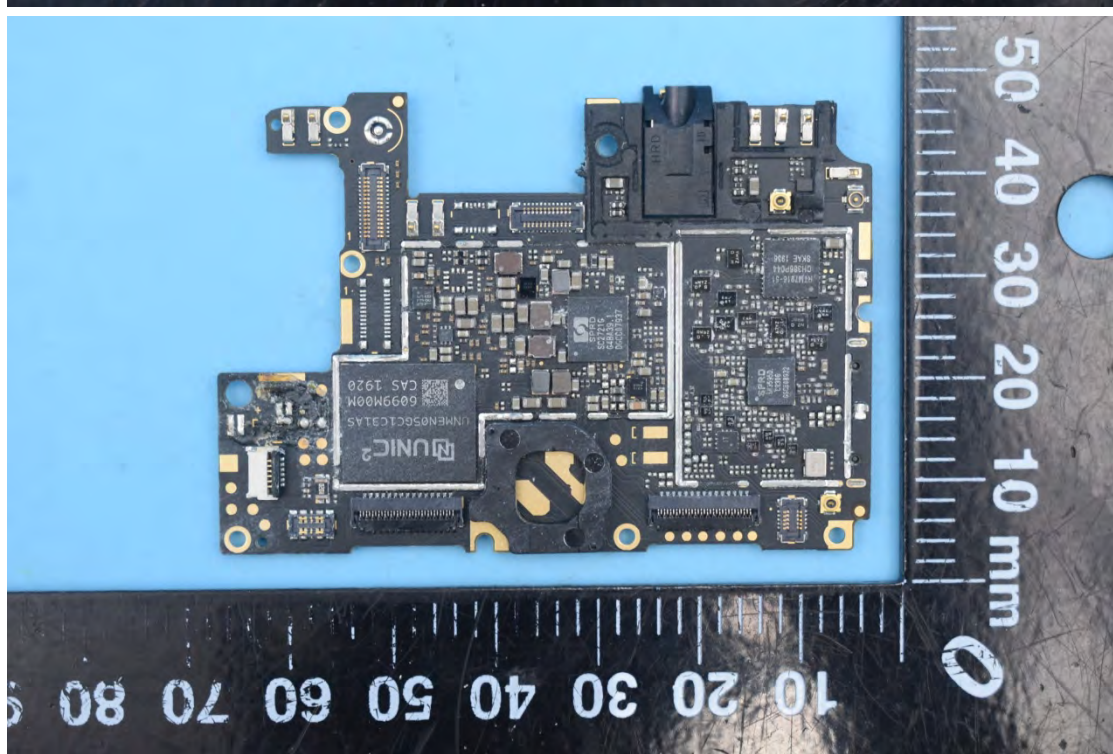

FCC ID:YHLBLUG50PS

Internal Photos

1. EUT uncover view

2. Antenna view