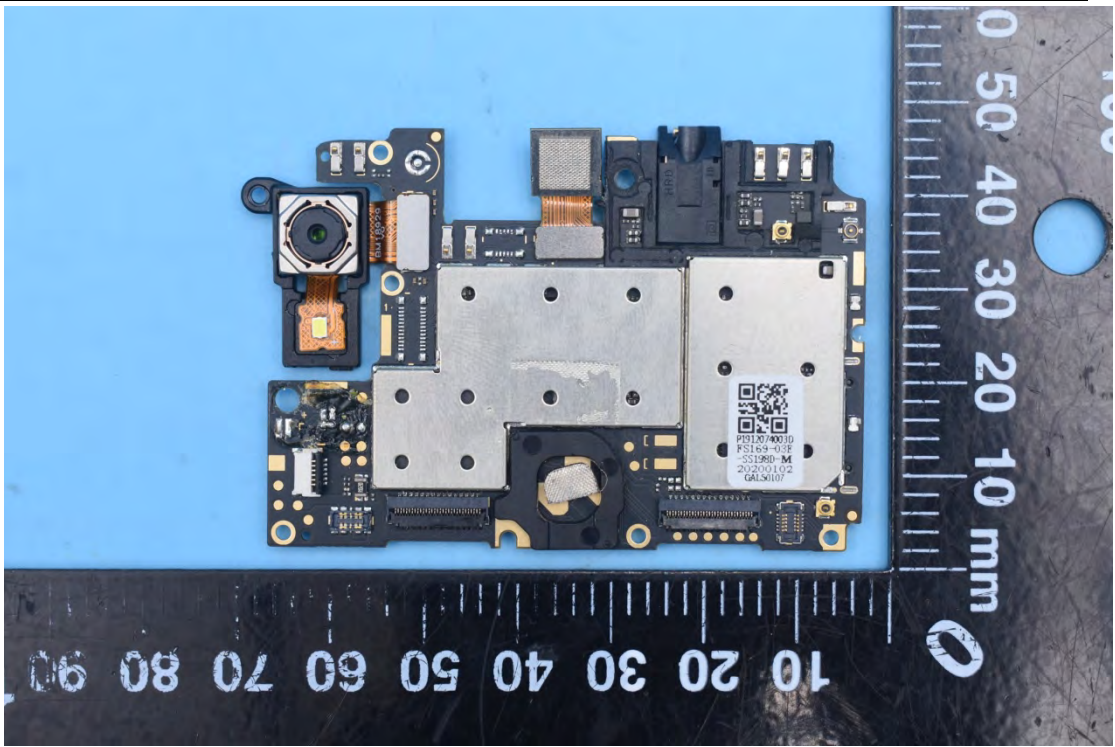

FCC ID:YHLBLUG50PS

Internal Photos

1. EUT uncover view

2. Antenna view