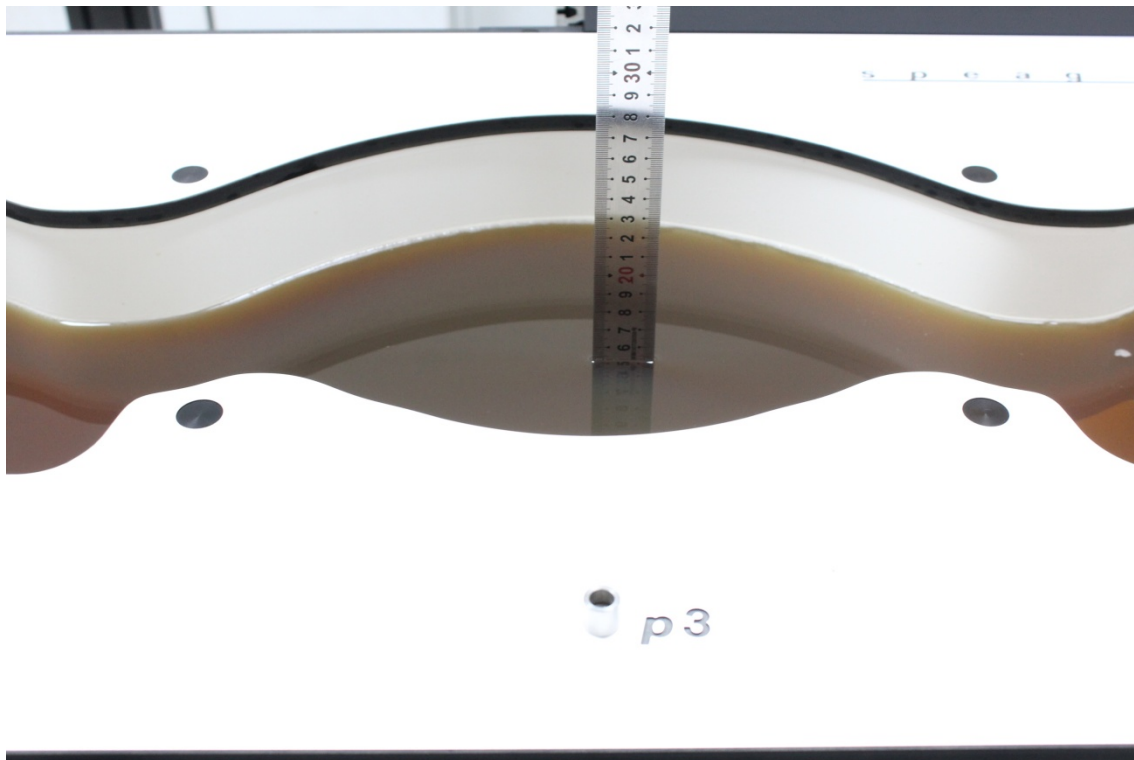

APPENDIX B EUT TEST POSITION PHOTOS

Liquid depth $\geq 15\text{cm}$

- Phantom: SAM-Twin V8.0 P1aP2a; Type: QD 000 P41 AA ; Serial: 1962

Head Left Cheek Setup Photo

Head Left Tilt Setup Photo

Head Right Cheek Setup Photo

Head Right Tilt Setup Photo

Body (Worn) Back Setup Photo (10mm)

Body Bottom Setup Photo (10mm)

Body Top Setup Photo (10mm)

Body Left Setup Photo (10mm)

Body Right Setup Photo (10mm)