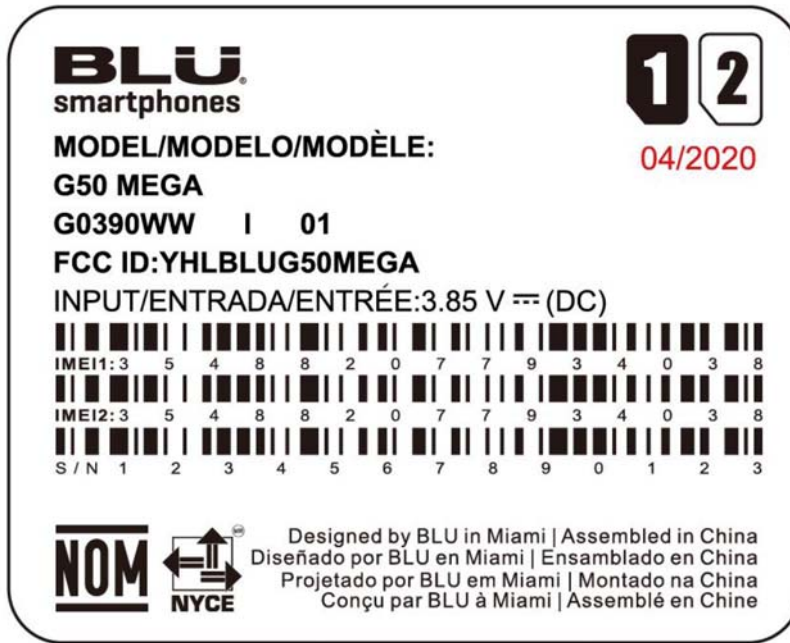

## EXHIBIT A - FCC ID LABEL AND LOCATION

### FCC ID Label

### FCC ID Label Location Information

The label shown shall be permanently affixed at a conspicuous location on the device and be readily visible to the user at the time purchase (Labeling requirements per 2.925)