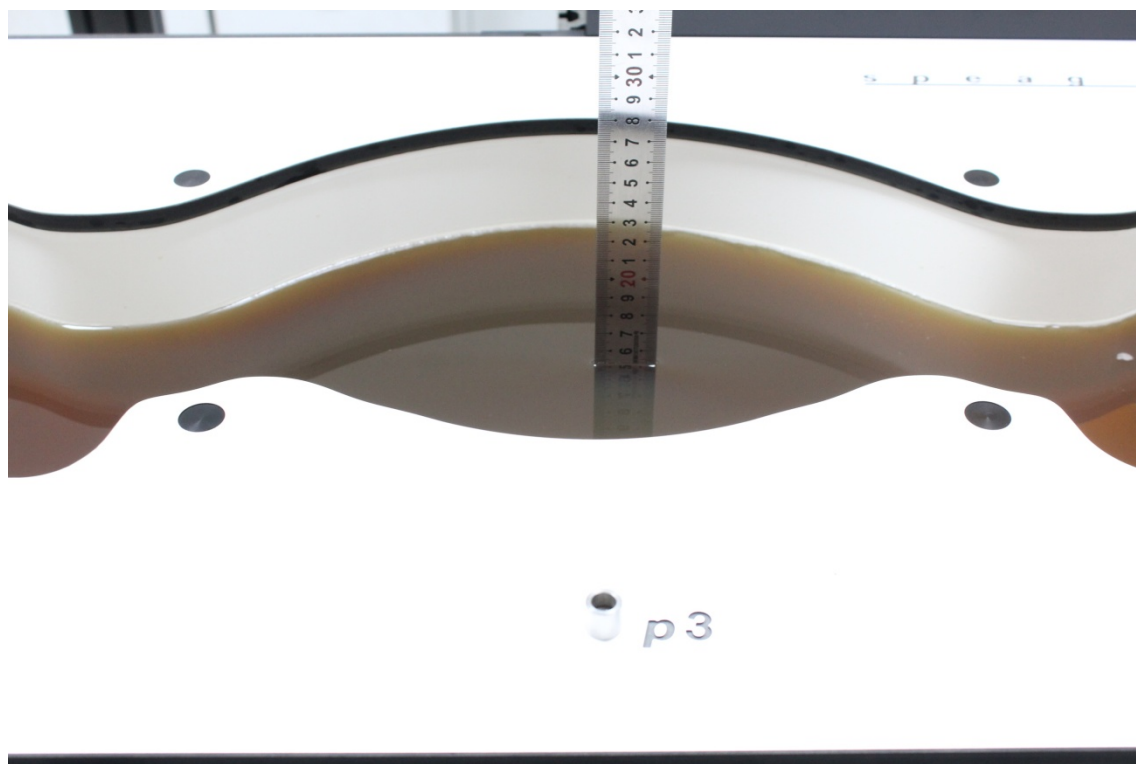

APPENDIX B EUT TEST POSITION PHOTOS

Liquid depth $\geq 15\text{cm}$

- Phantom: SAM-Twin V8.0 P1aP2a; Type: QD 000 P41 AA ; Serial: 1962

Head Left Cheek Setup Photo

Head Left Tilt Setup Photo

Head Right Cheek Setup Photo

Head Right Tilt Setup Photo

Body (Worn) Back Setup Photo (10mm)

Body Left Setup Photo (10mm)

Body Right Setup Photo (10mm)

Body Bottom Setup Photo (10mm)