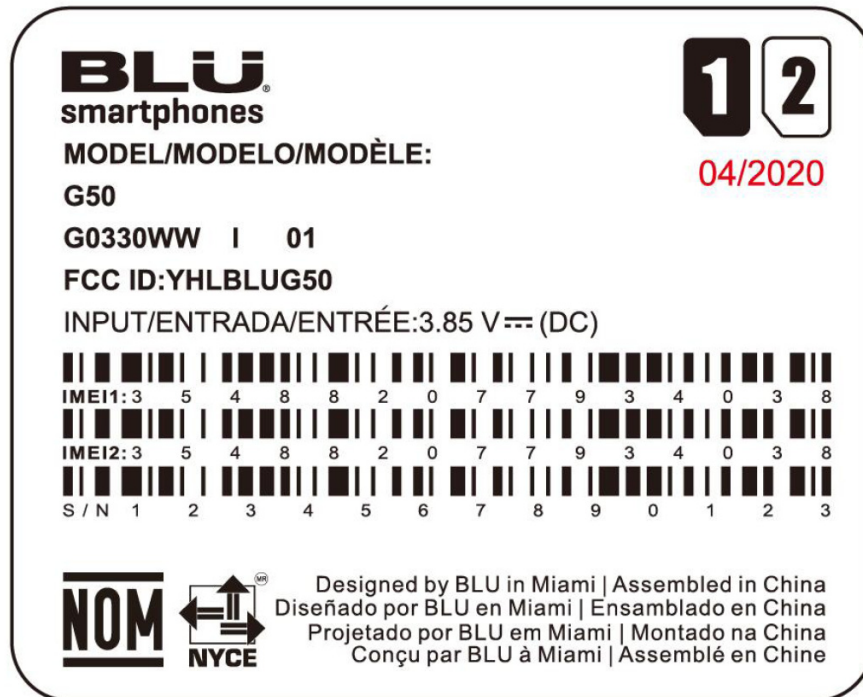

EXHIBIT A - FCC ID LABEL AND LOCATION

FCC ID Label

FCC ID Label Location Information

The label shown shall be permanently affixed at a conspicuous location on the device and be readily visible to the user at the time purchase (Labeling requirements per 2.925)