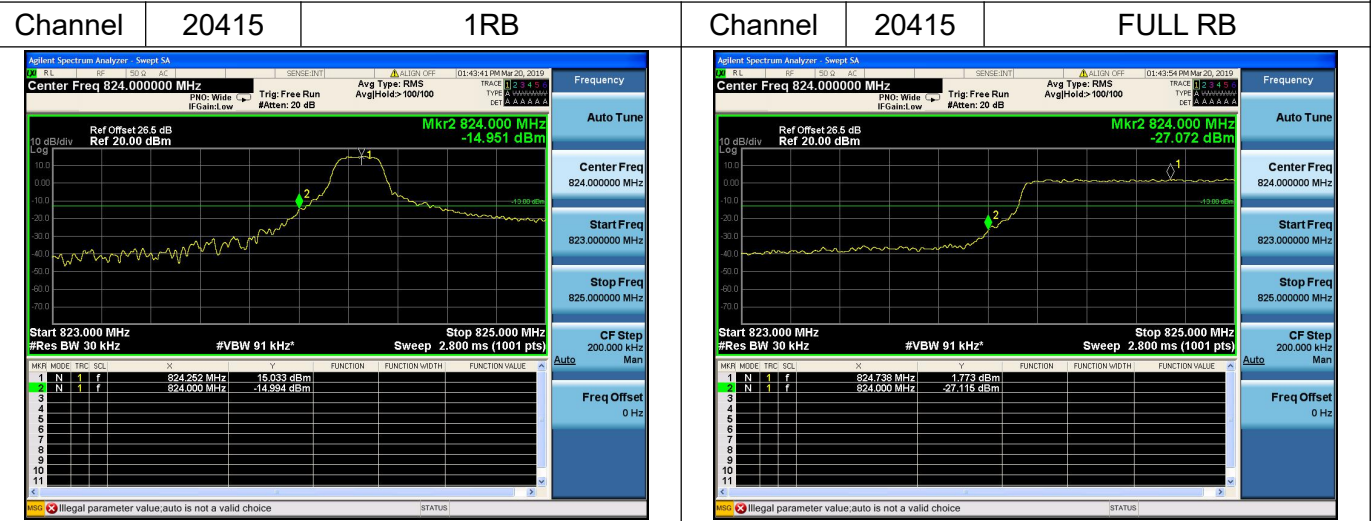

Channel Bandwidth: 10MHz

LTE Band 4

Channel Bandwidth: 15MHz

Channel Bandwidth: 15MHz

LTE Band 4

Channel Bandwidth: 20MHz

Channel 20050

1RB

Channel 20300

FULL RB

Channel Bandwidth: 20MHz

Channel 20050

1RB

Channel 20300

FULL RB

LTE Band 5

Channel Bandwidth: 1.4MHz

Channel Bandwidth: 1.4MHz

LTE Band 5

Channel Bandwidth: 3MHz

Channel Bandwidth: 3MHz

LTE Band 5

Channel Bandwidth: 5MHz

Channel Bandwidth: 5MHz