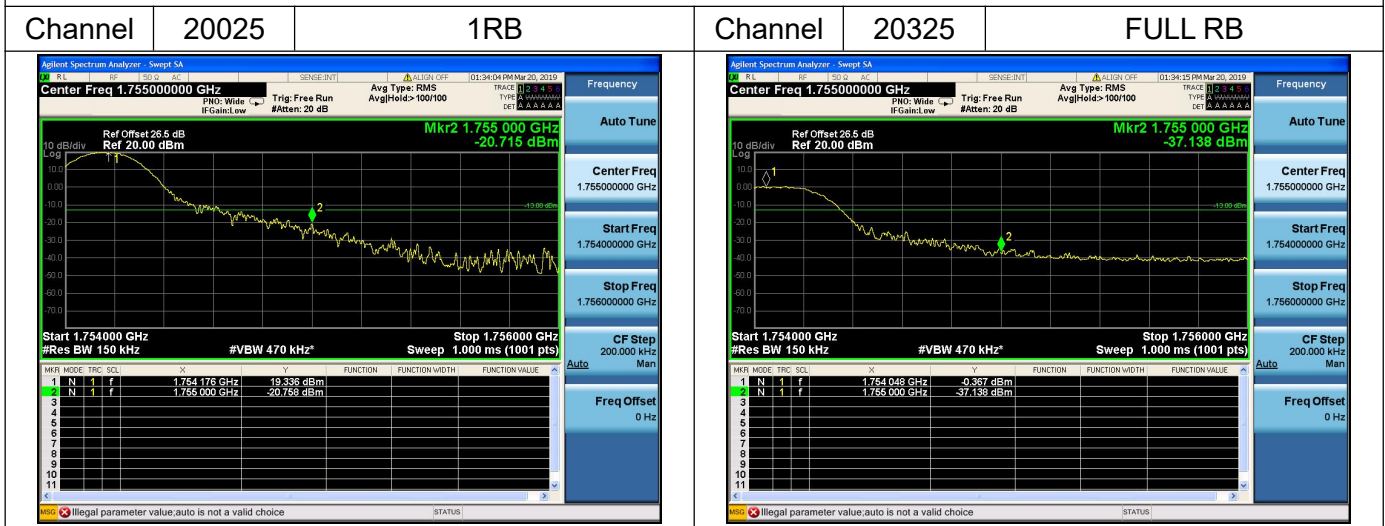

LTE Band 4

Channel Bandwidth: 3MHz

Channel Bandwidth: 3MHz

LTE Band 4

Channel Bandwidth: 5MHz

Channel Bandwidth: 5MHz

LTE Band 4

Channel Bandwidth: 10MHz

Channel Bandwidth: 10MHz

LTE Band 4

Channel Bandwidth: 15MHz

Channel Bandwidth: 15MHz

LTE Band 4

Channel Bandwidth: 20MHz

Channel 20050

1RB

Channel 20300

FULL RB

Channel Bandwidth: 20MHz

Channel 20050

1RB

Channel 20300

FULL RB

LTE Band 5

Channel Bandwidth: 1.4MHz

Channel Bandwidth: 1.4MHz

LTE Band 5

Channel Bandwidth: 3MHz

Channel Bandwidth: 3MHz

LTE Band 5

Channel Bandwidth: 5MHz

Channel Bandwidth: 5MHz