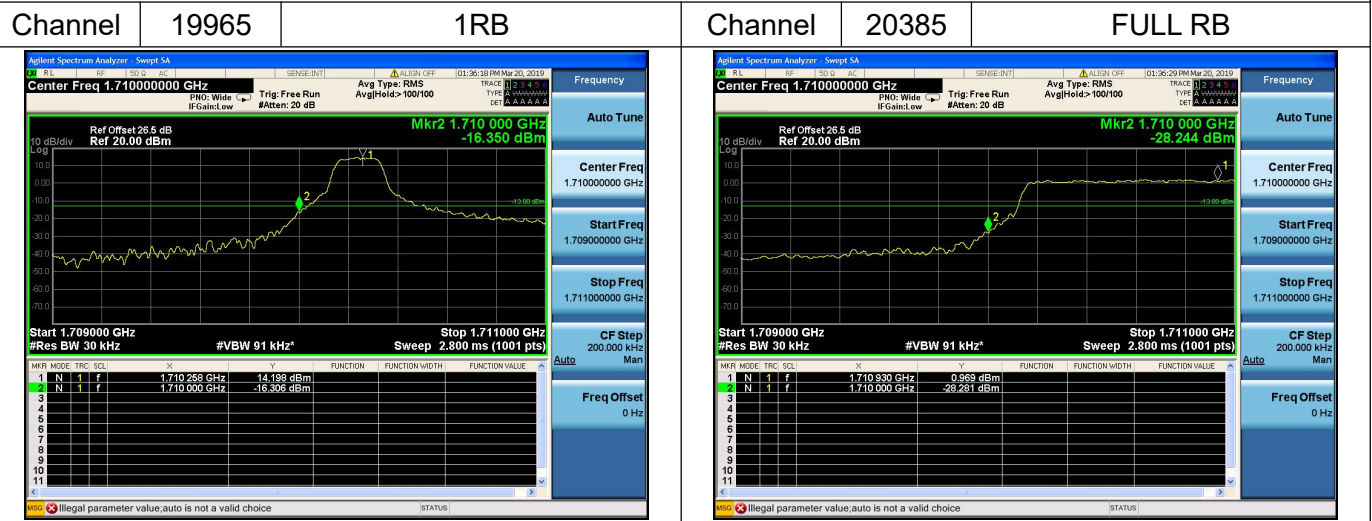

LTE Band 4

Channel Bandwidth: 3MHz

Channel Bandwidth: 3MHz

LTE Band 4

Channel Bandwidth: 5MHz

Channel Bandwidth: 5MHz

LTE Band 4

Channel Bandwidth: 10MHz

Channel Bandwidth: 10MHz

LTE Band 4

Channel Bandwidth: 15MHz

Channel Bandwidth: 15MHz

LTE Band 4

Channel Bandwidth: 20MHz

Channel 20050

1RB

Channel 20300

FULL RB

Channel Bandwidth: 20MHz

Channel 20050

1RB

Channel 20300

FULL RB

LTE Band 5