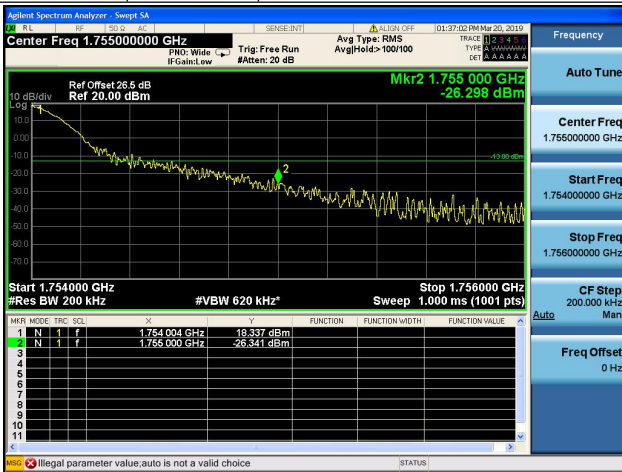

Channel Bandwidth: 10MHz

LTE Band 4

Channel Bandwidth: 15MHz

Channel Bandwidth: 15MHz

LTE Band 4

Channel Bandwidth: 20MHz

Channel 20050

1RB

Channel 20300

FULL RB

Channel Bandwidth: 20MHz

Channel 20050

1RB

Channel 20300

FULL RB

LTE Band 5

Channel Bandwidth: 1.4MHz

Channel Bandwidth: 1.4MHz

LTE Band 5

Channel Bandwidth: 3MHz

Channel Bandwidth: 3MHz

LTE Band 5

Channel Bandwidth: 5MHz

Channel Bandwidth: 5MHz