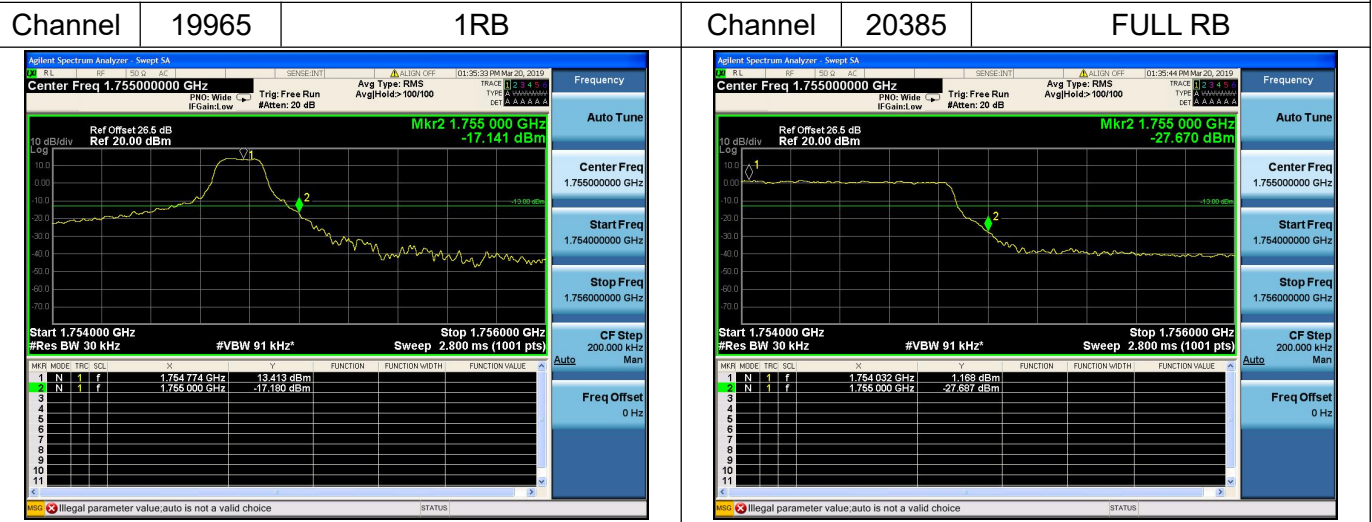

LTE Band 4

Channel Bandwidth: 3MHz

Channel Bandwidth: 3MHz

LTE Band 4

Channel Bandwidth: 5MHz

Channel Bandwidth: 5MHz

LTE Band 4

Channel Bandwidth: 10MHz

Channel Bandwidth: 10MHz

LTE Band 4

Channel Bandwidth: 15MHz

Channel Bandwidth: 15MHz

LTE Band 4

Channel Bandwidth: 20MHz

Channel 20050

1RB

Channel 20300

FULL RB

Channel Bandwidth: 20MHz

Channel 20050

1RB

Channel 20300

FULL RB

LTE Band 5

Channel Bandwidth: 1.4MHz

Channel Bandwidth: 1.4MHz

LTE Band 5

Channel Bandwidth: 3MHz

Channel Bandwidth: 3MHz

LTE Band 5

Channel Bandwidth: 5MHz

Channel Bandwidth: 5MHz