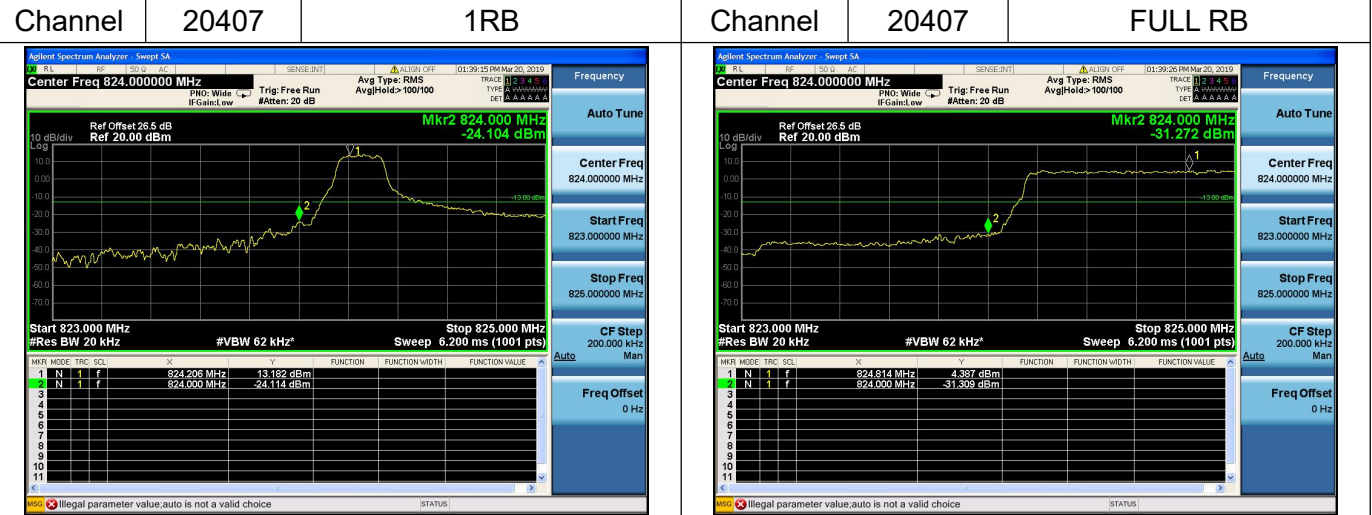

Channel Bandwidth: 10MHz

LTE Band 4

Channel Bandwidth: 15MHz

Channel Bandwidth: 15MHz

LTE Band 4

Channel Bandwidth: 20MHz

Channel 20050

1RB

Channel 20300

FULL RB

Channel Bandwidth: 20MHz

Channel 20050

1RB

Channel 20300

FULL RB

LTE Band 5

Channel Bandwidth: 1.4MHz

Channel Bandwidth: 1.4MHz

LTE Band 5

Channel Bandwidth: 3MHz

Channel Bandwidth: 3MHz

LTE Band 5

Channel Bandwidth: 5MHz

Channel Bandwidth: 5MHz