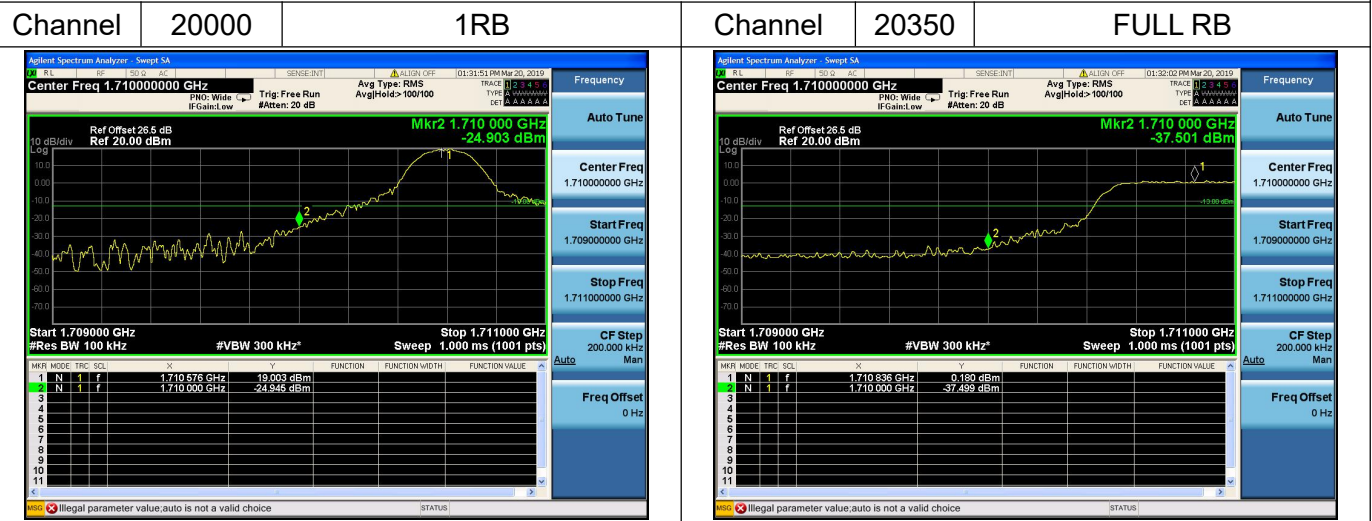

LTE Band 4

Channel Bandwidth: 3MHz

Channel Bandwidth: 3MHz

LTE Band 4

Channel Bandwidth: 5MHz

Channel Bandwidth: 5MHz

LTE Band 4

Channel Bandwidth: 10MHz

Channel Bandwidth: 10MHz

LTE Band 4

Channel Bandwidth: 15MHz

Channel Bandwidth: 15MHz

LTE Band 4

Channel Bandwidth: 20MHz

Channel 20050

1RB

Channel 20300

FULL RB

Channel Bandwidth: 20MHz

Channel 20050

1RB

Channel 20300

FULL RB

LTE Band 5