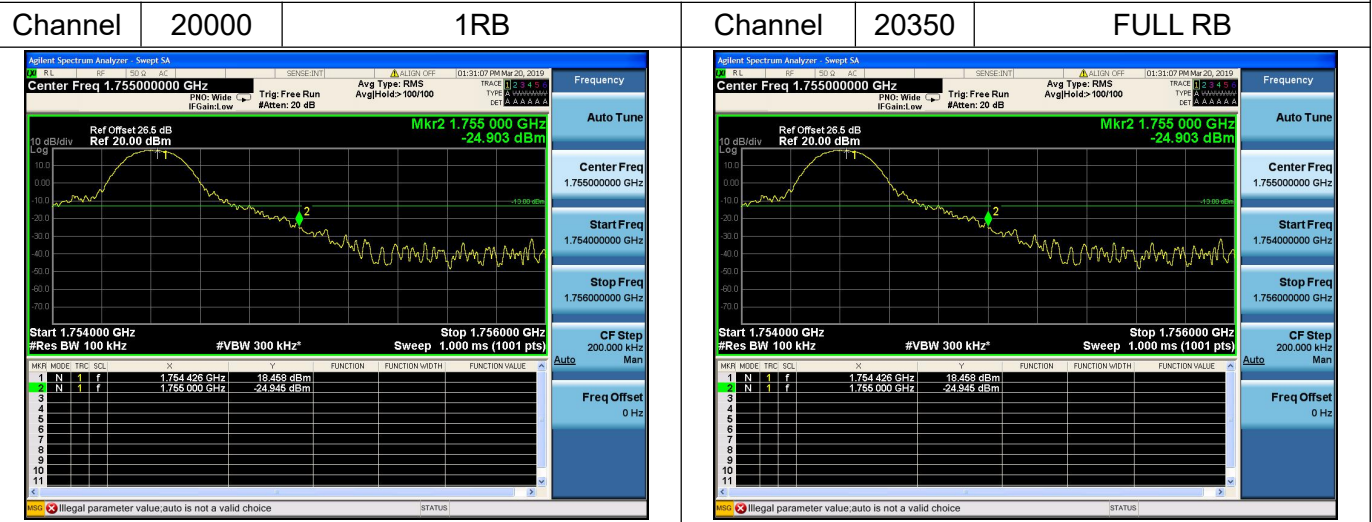

LTE Band 4

Channel Bandwidth: 3MHz

Channel Bandwidth: 3MHz

LTE Band 4

Channel Bandwidth: 5MHz

Channel Bandwidth: 5MHz

LTE Band 4

Channel Bandwidth: 10MHz

Channel Bandwidth: 10MHz

LTE Band 4

Channel Bandwidth: 15MHz

Channel Bandwidth: 15MHz

LTE Band 4

Channel Bandwidth: 20MHz

Channel 20050

1RB

Channel 20300

FULL RB

Channel Bandwidth: 20MHz

Channel 20050

1RB

Channel 20300

FULL RB

LTE Band 5

Channel Bandwidth: 1.4MHz

Channel Bandwidth: 1.4MHz

LTE Band 5

Channel Bandwidth: 3MHz

Channel Bandwidth: 3MHz

LTE Band 5

Channel Bandwidth: 5MHz

Channel Bandwidth: 5MHz