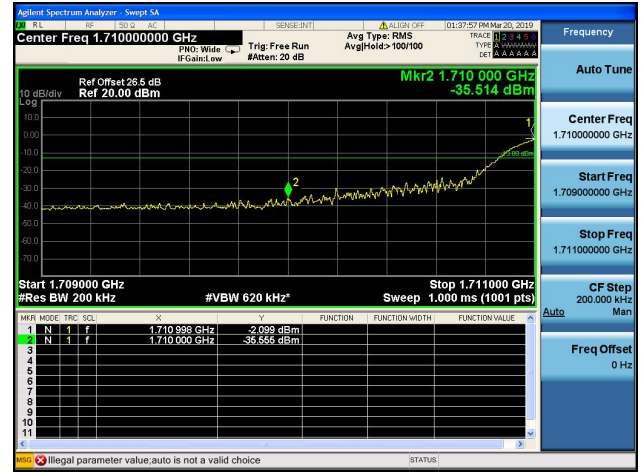

LTE Band 4

Channel Bandwidth: 3MHz

Channel Bandwidth: 3MHz

LTE Band 4

Channel Bandwidth: 5MHz

Channel Bandwidth: 5MHz

LTE Band 4

Channel Bandwidth: 10MHz

Channel Bandwidth: 10MHz

LTE Band 4

Channel Bandwidth: 15MHz

Channel Bandwidth: 15MHz

LTE Band 4

Channel Bandwidth: 20MHz

Channel 20050

1RB

Channel 20300

FULL RB

Channel Bandwidth: 20MHz

Channel 20050

1RB

Channel 20300

FULL RB

LTE Band 5