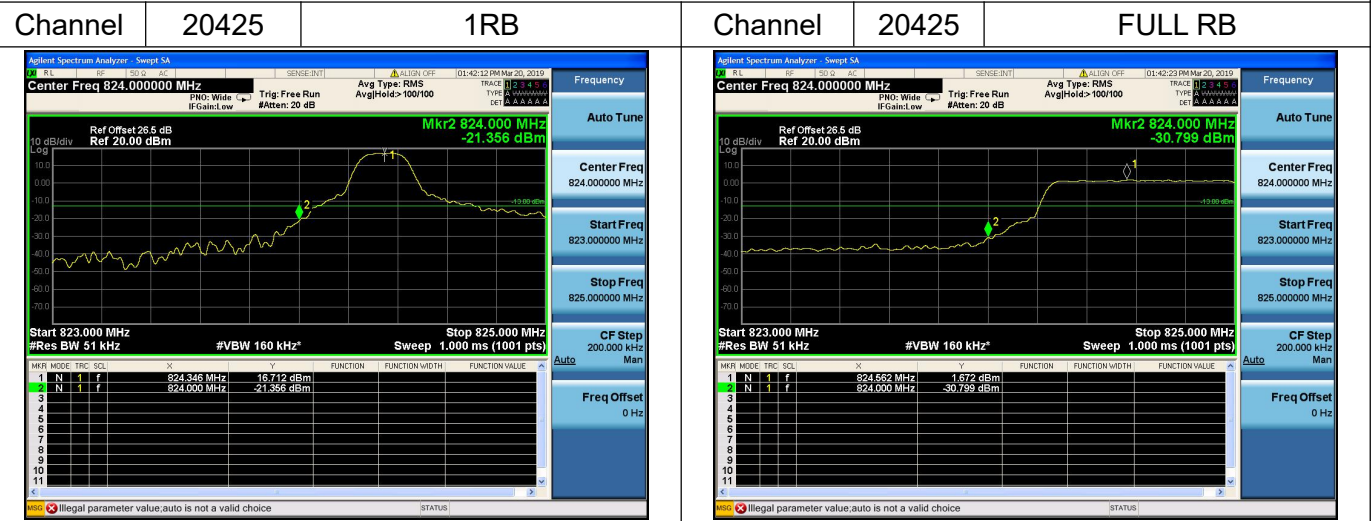

Channel Bandwidth: 10MHz

LTE Band 4

Channel Bandwidth: 15MHz

Channel Bandwidth: 15MHz

LTE Band 4

Channel Bandwidth: 20MHz

Channel 20050

1RB

Channel 20300

FULL RB

Channel Bandwidth: 20MHz

Channel 20050

1RB

Channel 20300

FULL RB

LTE Band 5

Channel Bandwidth: 1.4MHz

Channel Bandwidth: 1.4MHz

LTE Band 5

Channel Bandwidth: 3MHz

Channel Bandwidth: 3MHz

LTE Band 5

Channel Bandwidth: 5MHz

Channel Bandwidth: 5MHz