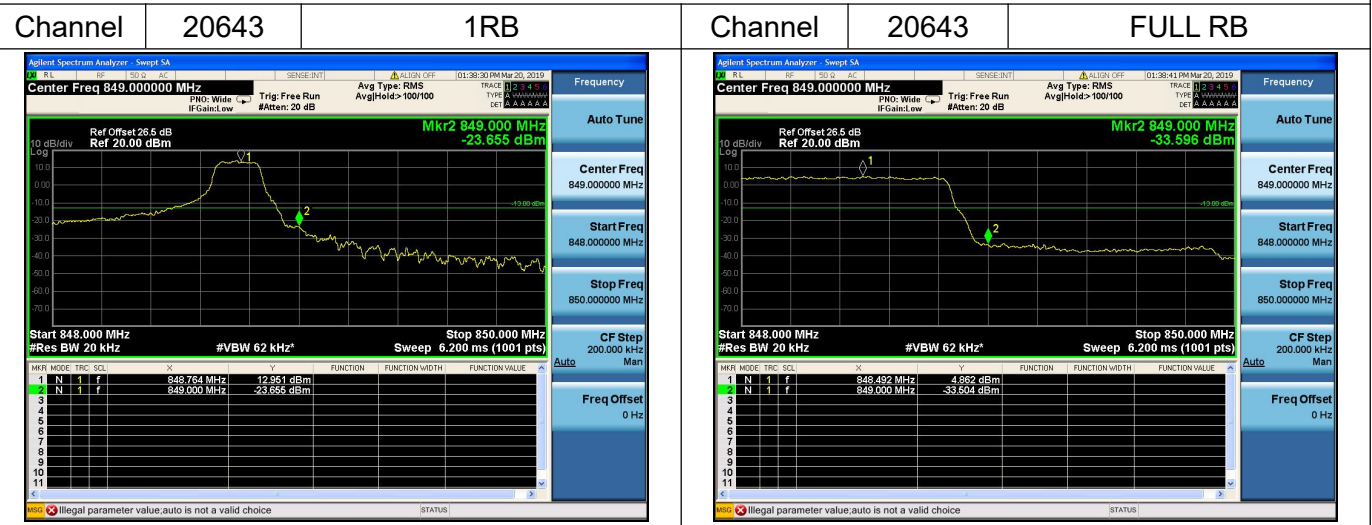

Channel Bandwidth: 10MHz

LTE Band 4

Channel Bandwidth: 15MHz

Channel Bandwidth: 15MHz

LTE Band 4

Channel Bandwidth: 20MHz

Channel 20050

1RB

Channel 20300

FULL RB

Channel Bandwidth: 20MHz

Channel 20050

1RB

Channel 20300

FULL RB

LTE Band 5

Channel Bandwidth: 1.4MHz

Channel Bandwidth: 1.4MHz

LTE Band 5

Channel Bandwidth: 3MHz

Channel Bandwidth: 3MHz

LTE Band 5

Channel Bandwidth: 5MHz

Channel Bandwidth: 5MHz