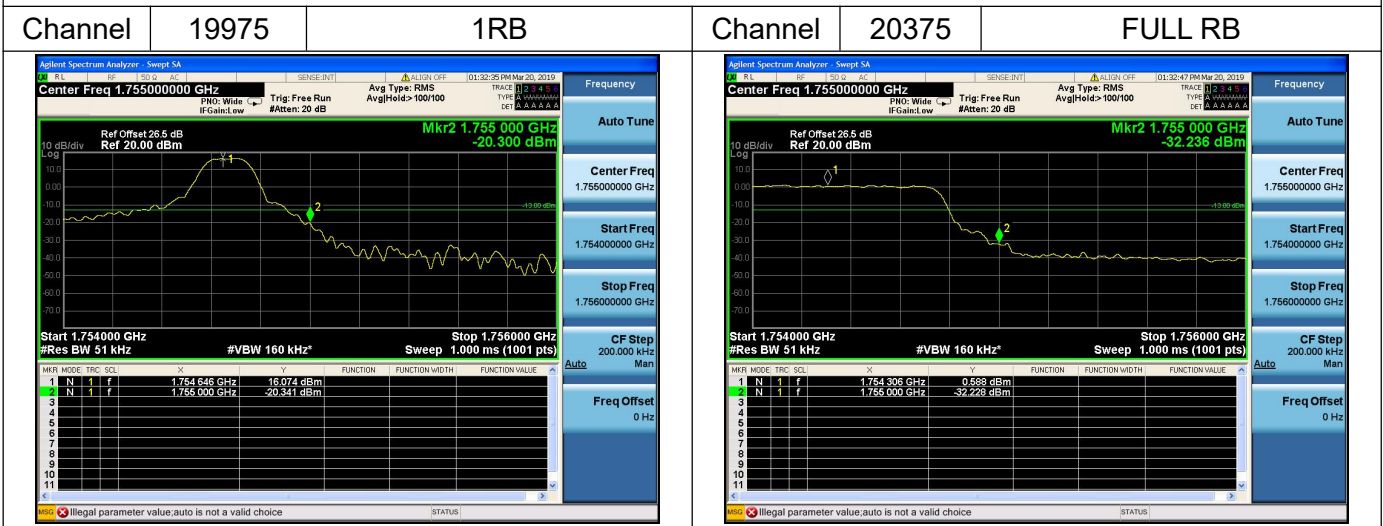

LTE Band 4

Channel Bandwidth: 3MHz

Channel Bandwidth: 3MHz

LTE Band 4

Channel Bandwidth: 5MHz

Channel Bandwidth: 5MHz

LTE Band 4

Channel Bandwidth: 10MHz

Channel Bandwidth: 10MHz

LTE Band 4

Channel Bandwidth: 15MHz

Channel Bandwidth: 15MHz

LTE Band 4

Channel Bandwidth: 20MHz

Channel 20050

1RB

Channel 20300

FULL RB

Channel Bandwidth: 20MHz

Channel 20050

1RB

Channel 20300

FULL RB

LTE Band 5

Channel Bandwidth: 1.4MHz

Channel Bandwidth: 1.4MHz

LTE Band 5

Channel Bandwidth: 3MHz

Channel Bandwidth: 3MHz

LTE Band 5

Channel Bandwidth: 5MHz

Channel Bandwidth: 5MHz