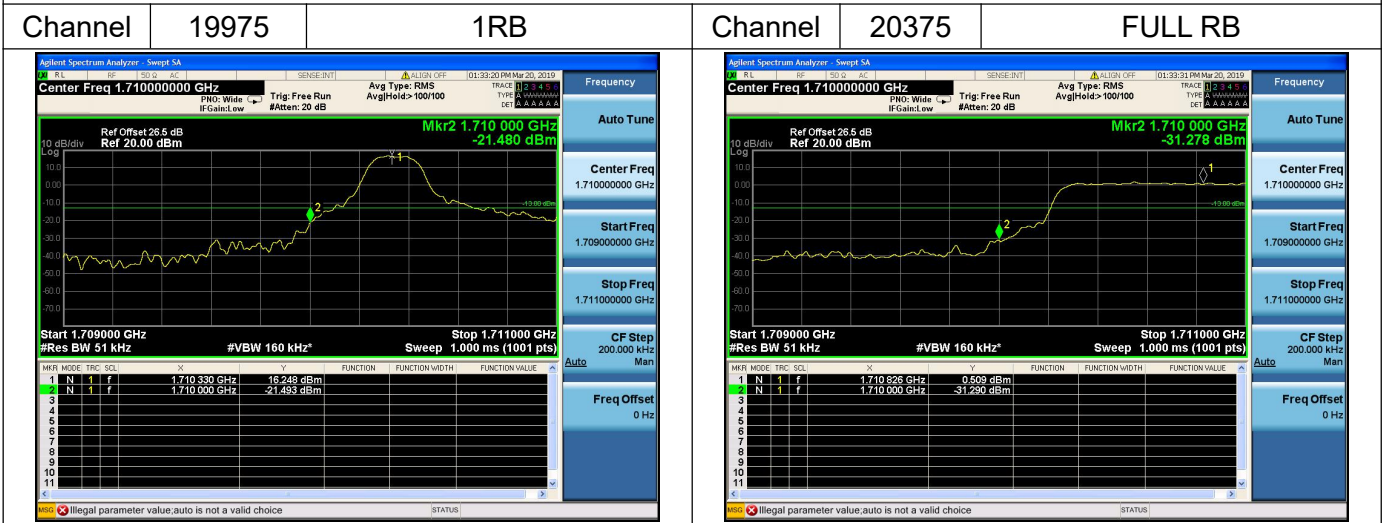

LTE Band 4

Channel Bandwidth: 3MHz

Channel Bandwidth: 3MHz

LTE Band 4

Channel Bandwidth: 5MHz

Channel Bandwidth: 5MHz

LTE Band 4

Channel Bandwidth: 10MHz

Channel Bandwidth: 10MHz

LTE Band 4

Channel Bandwidth: 15MHz

Channel Bandwidth: 15MHz

LTE Band 4

Channel Bandwidth: 20MHz

Channel 20050

1RB

Channel 20300

FULL RB

Channel Bandwidth: 20MHz

Channel 20050

1RB

Channel 20300

FULL RB

LTE Band 5