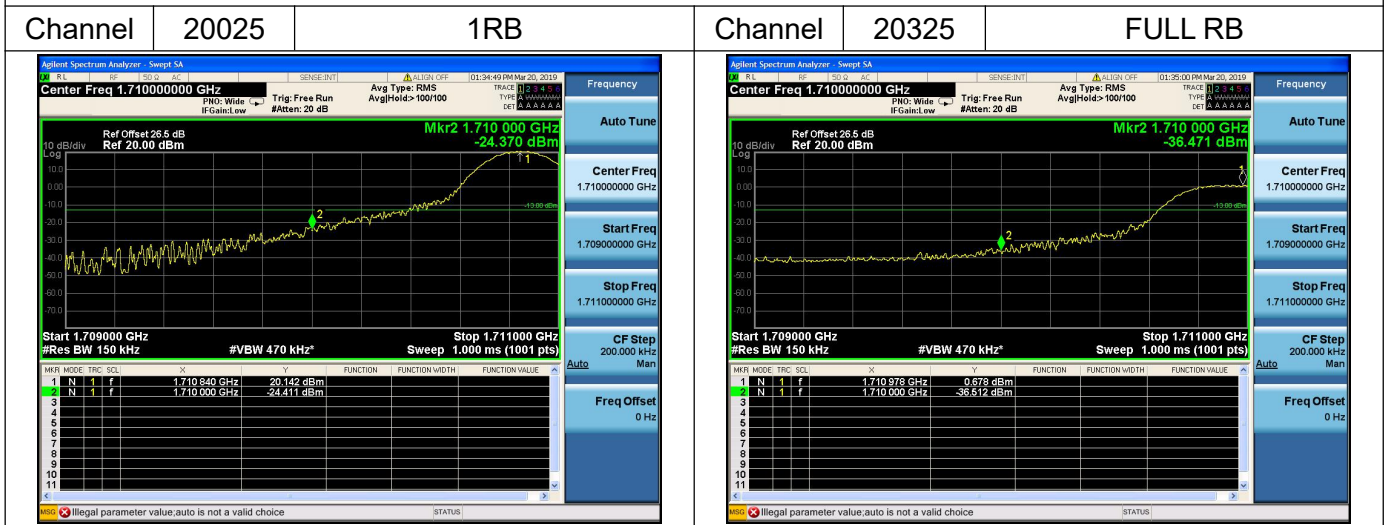

LTE Band 4

Channel Bandwidth: 3MHz

Channel Bandwidth: 3MHz

LTE Band 4

Channel Bandwidth: 5MHz

Channel Bandwidth: 5MHz

LTE Band 4

Channel Bandwidth: 10MHz

Channel Bandwidth: 10MHz

LTE Band 4

Channel Bandwidth: 15MHz

Channel Bandwidth: 15MHz

LTE Band 4

Channel Bandwidth: 20MHz

Channel 20050

1RB

Channel 20300

FULL RB

Channel Bandwidth: 20MHz

Channel 20050

1RB

Channel 20300

FULL RB

LTE Band 5

Channel Bandwidth: 1.4MHz

Channel Bandwidth: 1.4MHz

LTE Band 5

Channel Bandwidth: 3MHz

Channel Bandwidth: 3MHz

LTE Band 5

Channel Bandwidth: 5MHz

Channel Bandwidth: 5MHz