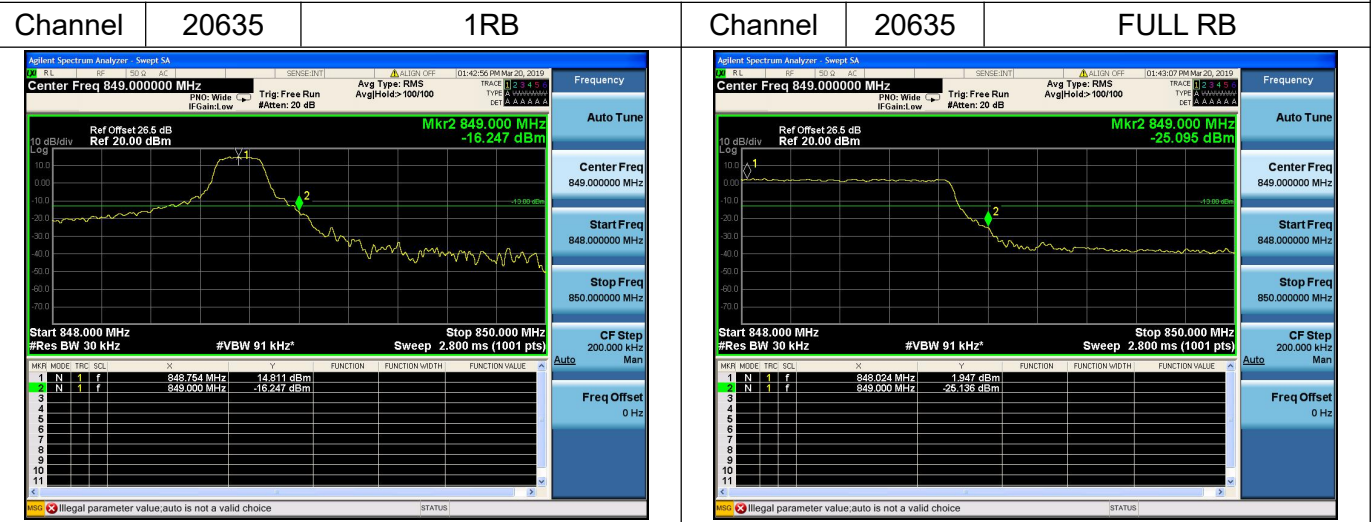

Channel Bandwidth: 10MHz

LTE Band 4

Channel Bandwidth: 15MHz

Channel Bandwidth: 15MHz

LTE Band 4

Channel Bandwidth: 20MHz

Channel 20050

1RB

Channel 20300

FULL RB

Channel Bandwidth: 20MHz

Channel 20050

1RB

Channel 20300

FULL RB

LTE Band 5

Channel Bandwidth: 1.4MHz

Channel Bandwidth: 1.4MHz

LTE Band 5

Channel Bandwidth: 3MHz

Channel Bandwidth: 3MHz

LTE Band 5

Channel Bandwidth: 5MHz

Channel Bandwidth: 5MHz