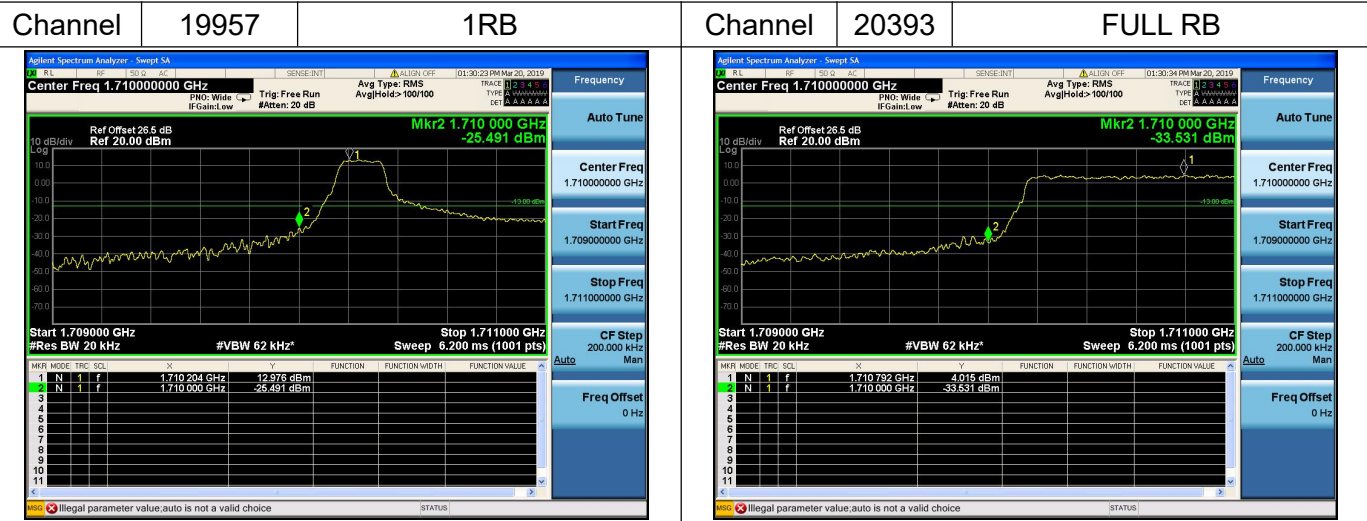

2.6.4. Test Result

The center frequency of spectrum is the band edge frequency and span is 2MHz, Record the max trace into the test report.

LTE Band 2

Channel Bandwidth: 3MHz

Channel Bandwidth: 3MHz

LTE Band 2

Channel Bandwidth: 5MHz

Channel Bandwidth: 5MHz

LTE Band 2

Channel Bandwidth: 10MHz

Channel Bandwidth: 10MHz

LTE Band 2

Channel Bandwidth: 15MHz

Channel Bandwidth: 15MHz

LTE Band 2

Channel Bandwidth: 20MHz

Channel Bandwidth: 20MHz

LTE Band 4

Channel Bandwidth: 1.4MHz

Channel Bandwidth: 1.4MHz