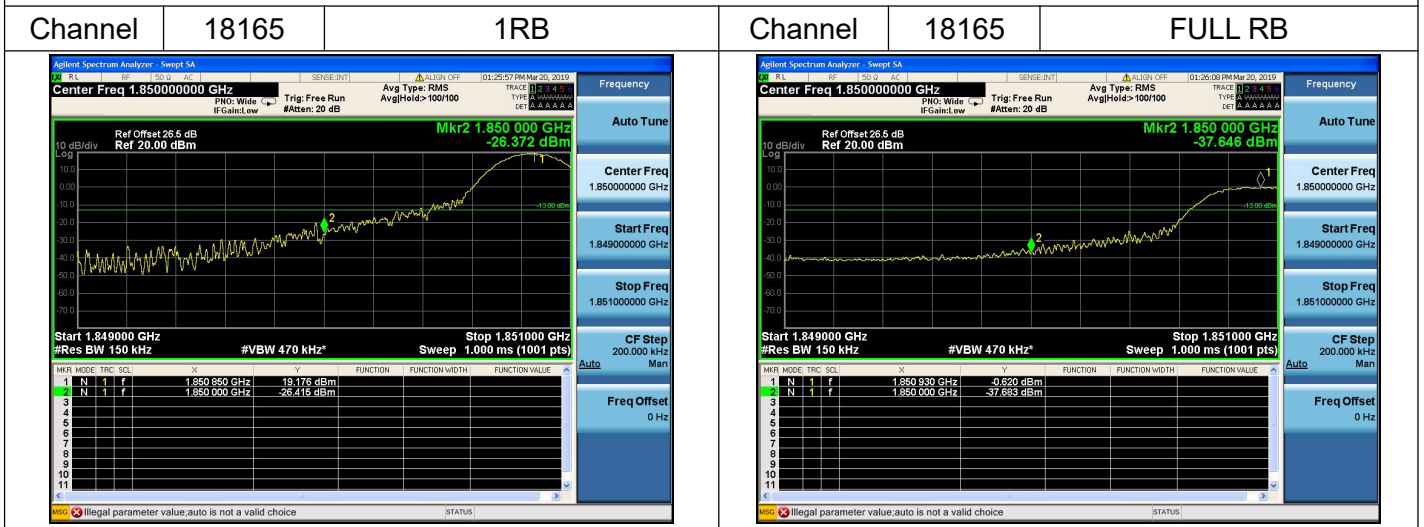

2.6.4. Test Result

The center frequency of spectrum is the band edge frequency and span is 2MHz, Record the max trace into the test report.

LTE Band 2

Channel Bandwidth: 3MHz

Channel Bandwidth: 3MHz

LTE Band 2

Channel Bandwidth: 5MHz

Channel Bandwidth: 5MHz

LTE Band 2

Channel Bandwidth: 10MHz

Channel Bandwidth: 10MHz

LTE Band 2

Channel Bandwidth: 15MHz

Channel Bandwidth: 15MHz

LTE Band 2

Channel Bandwidth: 20MHz

Channel Bandwidth: 20MHz

LTE Band 4

Channel Bandwidth: 1.4MHz

Channel Bandwidth: 1.4MHz