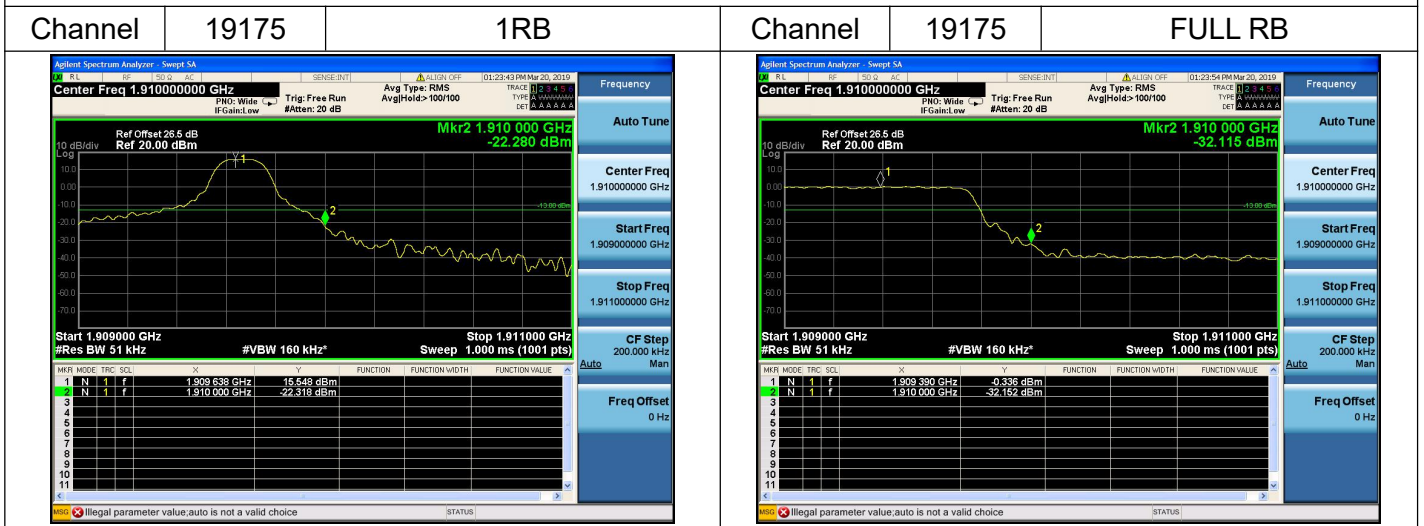

2.6.4. Test Result

The center frequency of spectrum is the band edge frequency and span is 2MHz, Record the max trace into the test report.

LTE Band 2

Channel Bandwidth: 3MHz

Channel Bandwidth: 3MHz

LTE Band 2

Channel Bandwidth: 5MHz

Channel Bandwidth: 5MHz

LTE Band 2

Channel Bandwidth: 10MHz

Channel Bandwidth: 10MHz

LTE Band 2

Channel Bandwidth: 15MHz

Channel Bandwidth: 15MHz

LTE Band 2

Channel Bandwidth: 20MHz

Channel Bandwidth: 20MHz

LTE Band 4

Channel Bandwidth: 1.4MHz

Channel Bandwidth: 1.4MHz