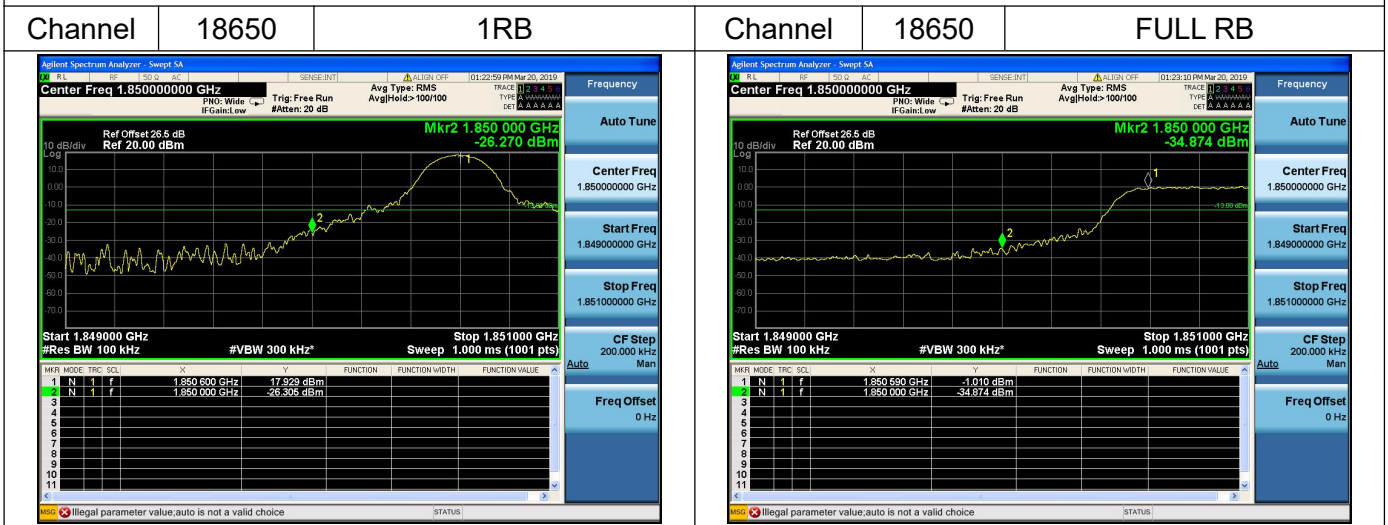

2.6.4. Test Result

The center frequency of spectrum is the band edge frequency and span is 2MHz, Record the max trace into the test report.

LTE Band 2

Channel Bandwidth: 3MHz

Channel Bandwidth: 3MHz

LTE Band 2

Channel Bandwidth: 5MHz

Channel Bandwidth: 5MHz

LTE Band 2

Channel Bandwidth: 10MHz

Channel Bandwidth: 10MHz

LTE Band 2

Channel Bandwidth: 15MHz

Channel Bandwidth: 15MHz

LTE Band 2

Channel Bandwidth: 20MHz

Channel Bandwidth: 20MHz

LTE Band 4

Channel Bandwidth: 1.4MHz

Channel Bandwidth: 1.4MHz