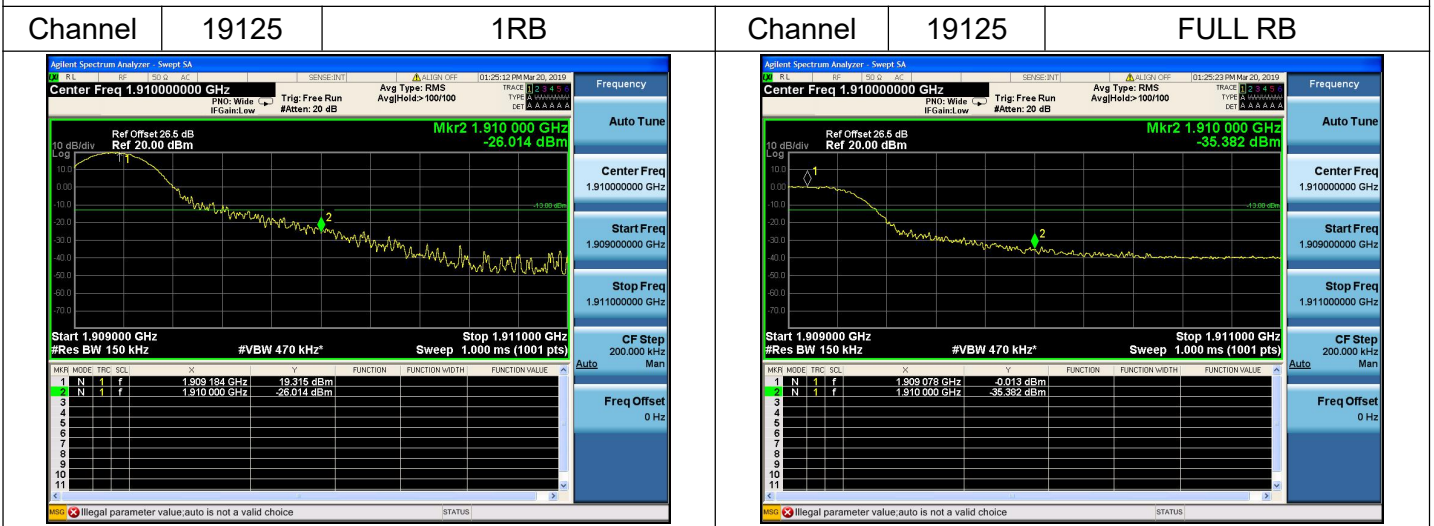

2.6.4. Test Result

The center frequency of spectrum is the band edge frequency and span is 2MHz, Record the max trace into the test report.

LTE Band 2

Channel Bandwidth: 3MHz

Channel Bandwidth: 3MHz

LTE Band 2

Channel Bandwidth: 5MHz

Channel Bandwidth: 5MHz

LTE Band 2

Channel Bandwidth: 10MHz

Channel Bandwidth: 10MHz

LTE Band 2

Channel Bandwidth: 15MHz

Channel Bandwidth: 15MHz

LTE Band 2

Channel Bandwidth: 20MHz

Channel Bandwidth: 20MHz

LTE Band 4

Channel Bandwidth: 1.4MHz

Channel Bandwidth: 1.4MHz