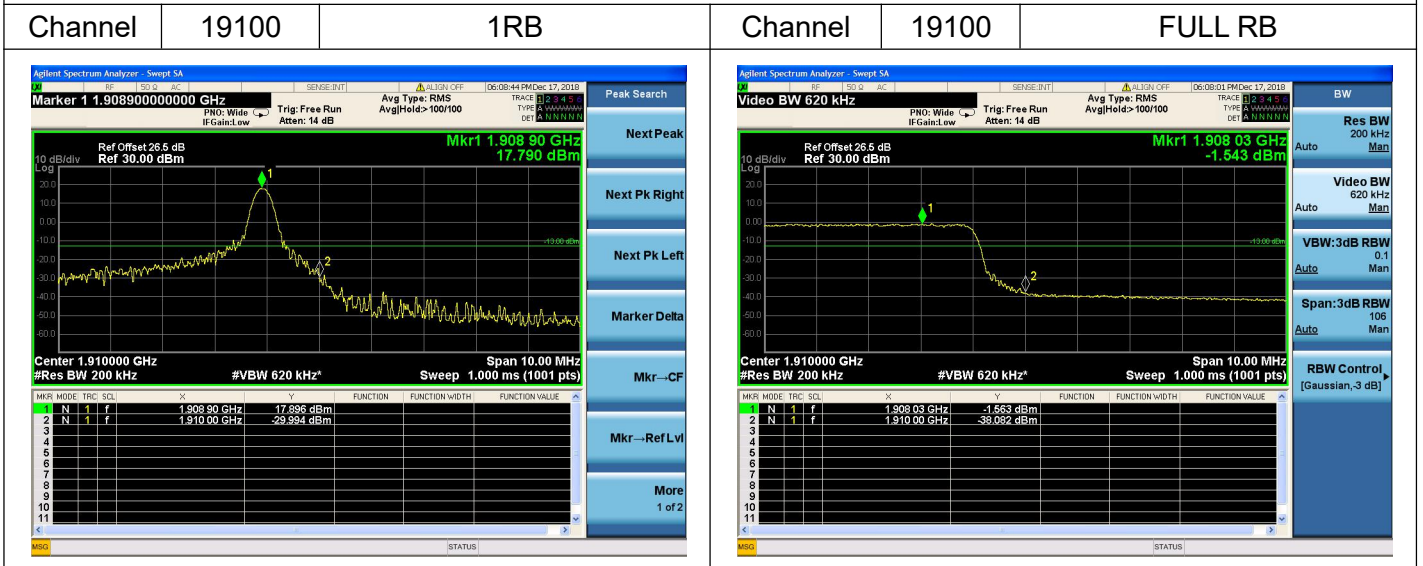

2.6.4. Test Result

The center frequency of spectrum is the band edge frequency and span is 2MHz, Record the max trace into the test report.

LTE Band 2

Channel Bandwidth: 3MHz

Channel Bandwidth: 3MHz

LTE Band 2

Channel Bandwidth: 5MHz

Channel Bandwidth: 5MHz

LTE Band 2

Channel Bandwidth: 10MHz

Channel Bandwidth: 10MHz

LTE Band 2

Channel Bandwidth: 15MHz

Channel Bandwidth: 15MHz

LTE Band 2

Channel Bandwidth: 20MHz

Channel Bandwidth: 20MHz

LTE Band 4

Channel Bandwidth: 1.4MHz

Channel Bandwidth: 1.4MHz