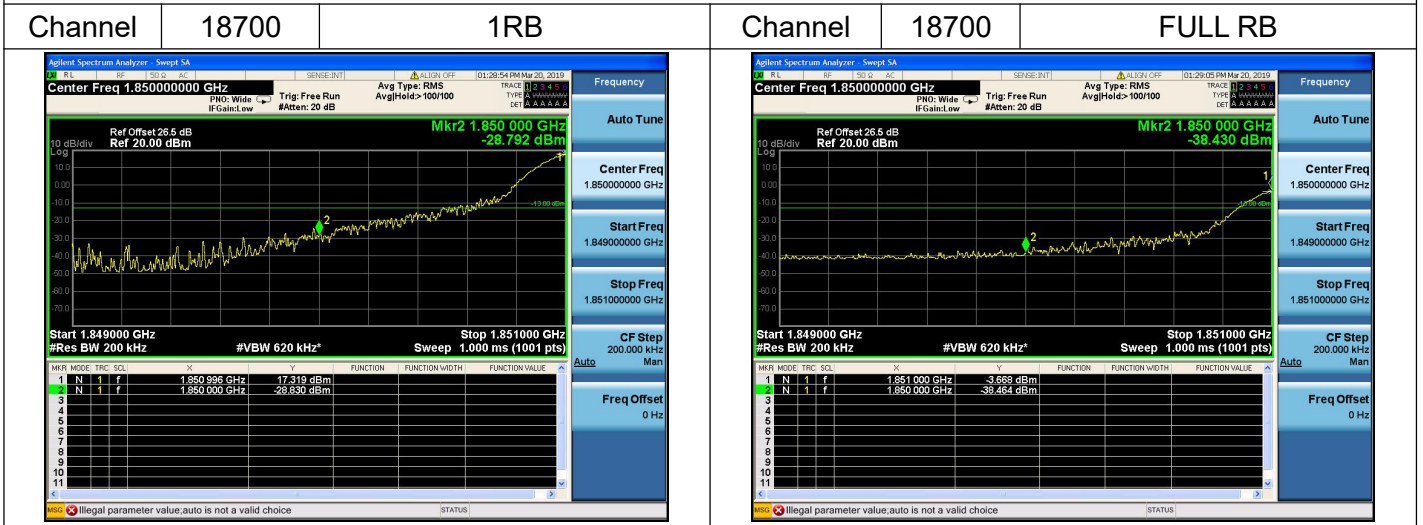

2.6.4. Test Result

The center frequency of spectrum is the band edge frequency and span is 2MHz, Record the max trace into the test report.

LTE Band 2

Channel Bandwidth: 3MHz

Channel Bandwidth: 3MHz

LTE Band 2

Channel Bandwidth: 5MHz

Channel Bandwidth: 5MHz

LTE Band 2

Channel Bandwidth: 10MHz

Channel Bandwidth: 10MHz

LTE Band 2

Channel Bandwidth: 15MHz

Channel Bandwidth: 15MHz

LTE Band 2

Channel Bandwidth: 20MHz

Channel Bandwidth: 20MHz

LTE Band 4

Channel Bandwidth: 1.4MHz

Channel Bandwidth: 1.4MHz