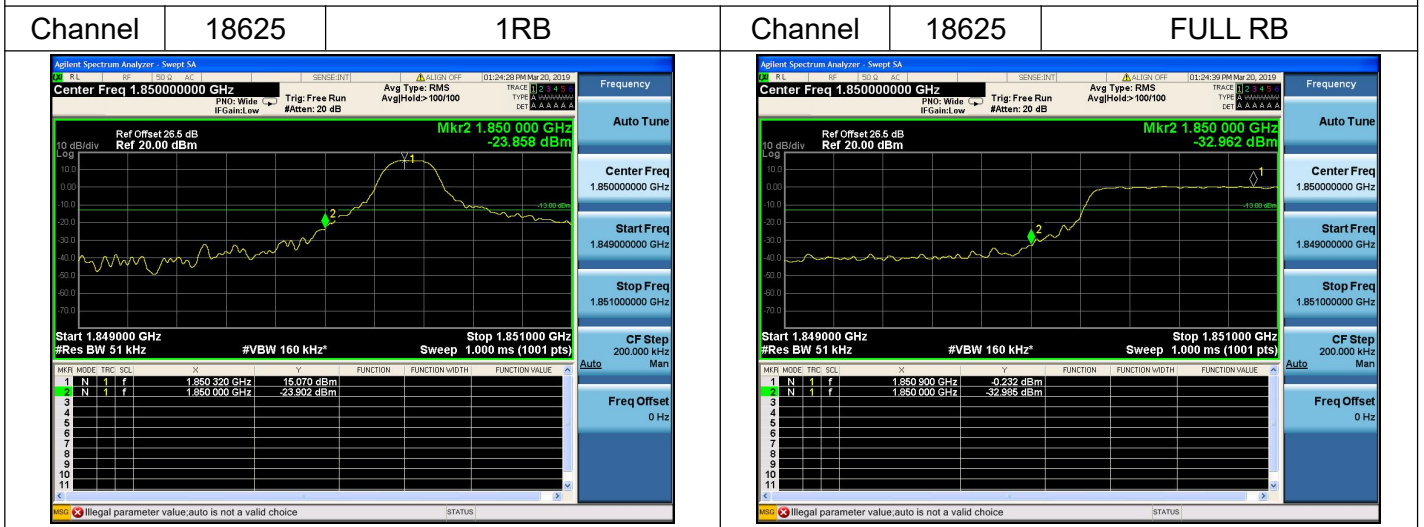

2.6.4. Test Result

The center frequency of spectrum is the band edge frequency and span is 2MHz, Record the max trace into the test report.

LTE Band 2

Channel Bandwidth: 3MHz

Channel Bandwidth: 3MHz

LTE Band 2

Channel Bandwidth: 5MHz

Channel Bandwidth: 5MHz

LTE Band 2

Channel Bandwidth: 10MHz

Channel Bandwidth: 10MHz

LTE Band 2

Channel Bandwidth: 15MHz

Channel Bandwidth: 15MHz

LTE Band 2

Channel Bandwidth: 20MHz

Channel Bandwidth: 20MHz

LTE Band 4

Channel Bandwidth: 1.4MHz

Channel Bandwidth: 1.4MHz