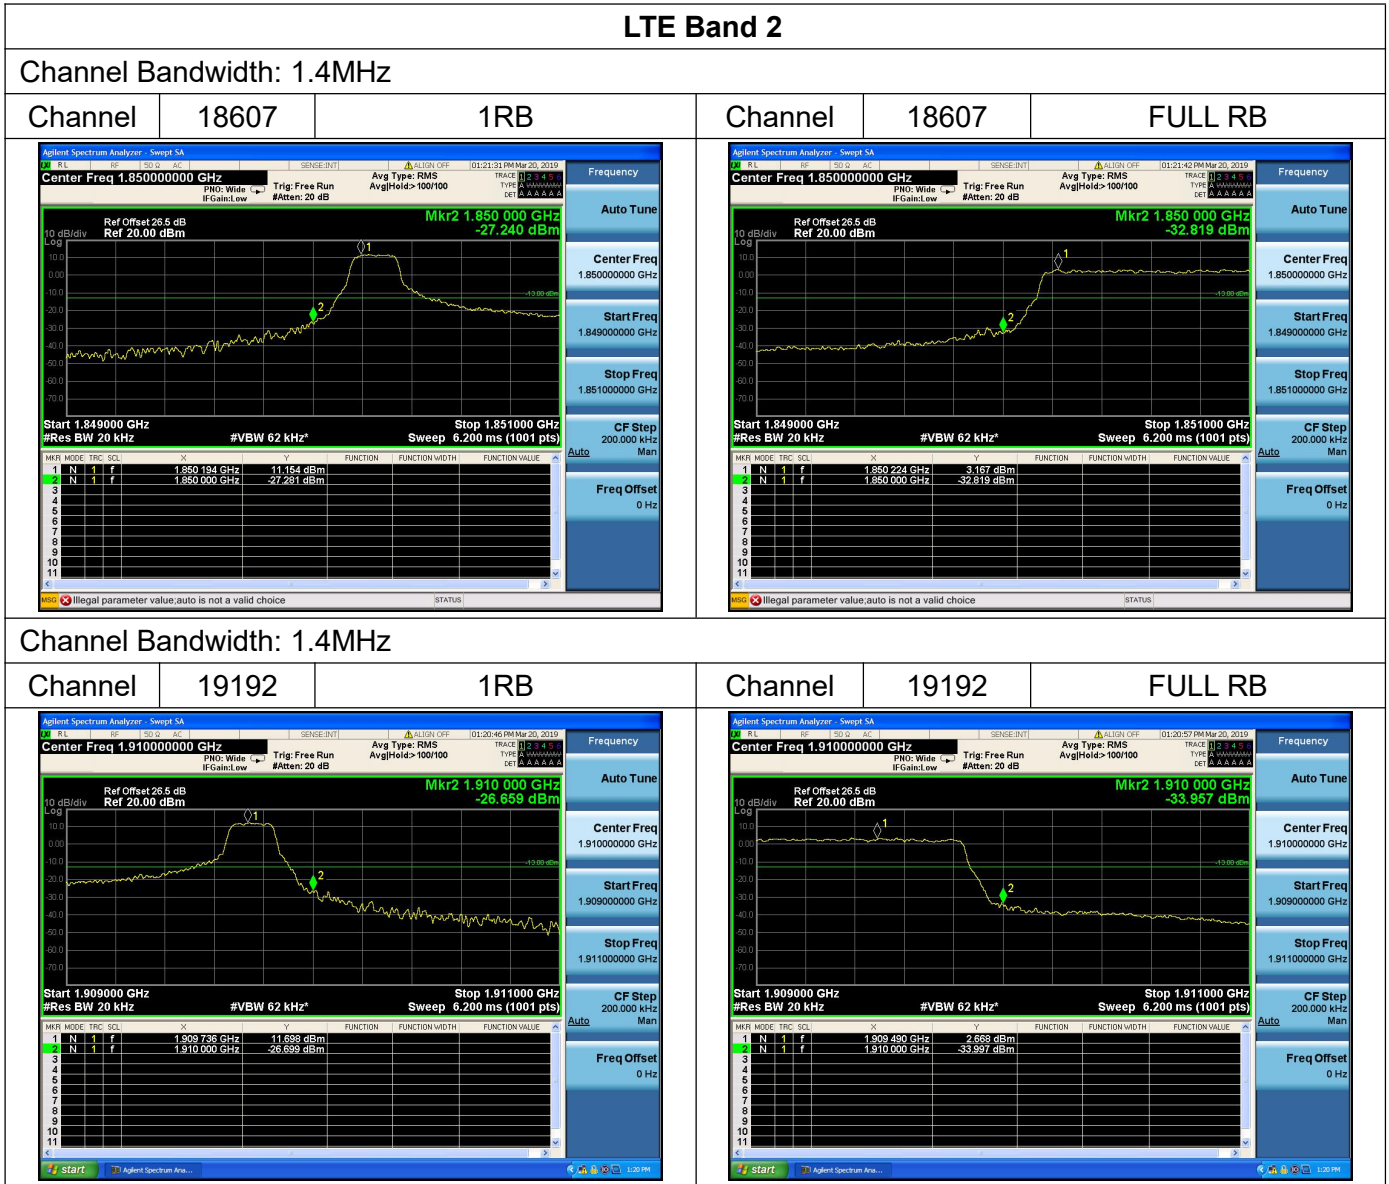

2.6.4. Test Result

The center frequency of spectrum is the band edge frequency and span is 2MHz, Record the max trace into the test report.

LTE Band 2

Channel Bandwidth: 3MHz

Channel Bandwidth: 3MHz

LTE Band 2

Channel Bandwidth: 5MHz

Channel Bandwidth: 5MHz

LTE Band 2

Channel Bandwidth: 10MHz

Channel Bandwidth: 10MHz

LTE Band 2

Channel Bandwidth: 15MHz

Channel Bandwidth: 15MHz

LTE Band 2

Channel Bandwidth: 20MHz

Channel Bandwidth: 20MHz

LTE Band 4

Channel Bandwidth: 1.4MHz

Channel Bandwidth: 1.4MHz