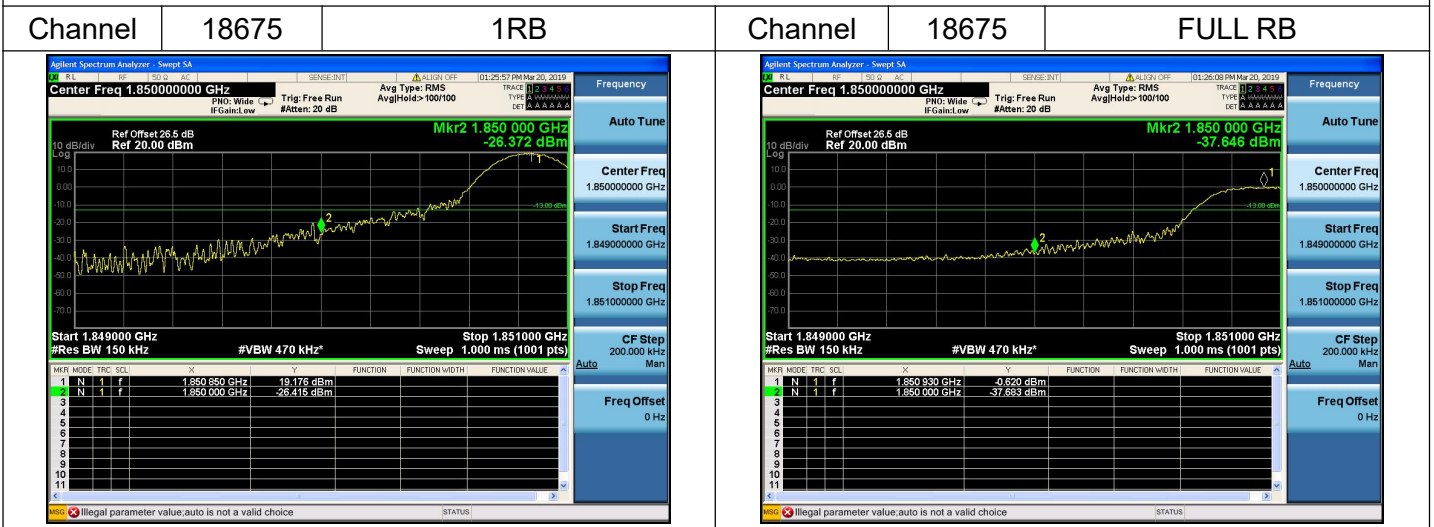

2.6.4. Test Result

The center frequency of spectrum is the band edge frequency and span is 2MHz, Record the max trace into the test report.

LTE Band 2

Channel Bandwidth: 3MHz

Channel Bandwidth: 3MHz

LTE Band 2

Channel Bandwidth: 5MHz

Channel Bandwidth: 5MHz

LTE Band 2

Channel Bandwidth: 10MHz

Channel Bandwidth: 10MHz

LTE Band 2

Channel Bandwidth: 15MHz

Channel Bandwidth: 15MHz

LTE Band 2

Channel Bandwidth: 20MHz

Channel Bandwidth: 20MHz

LTE Band 4

Channel Bandwidth: 1.4MHz

Channel Bandwidth: 1.4MHz