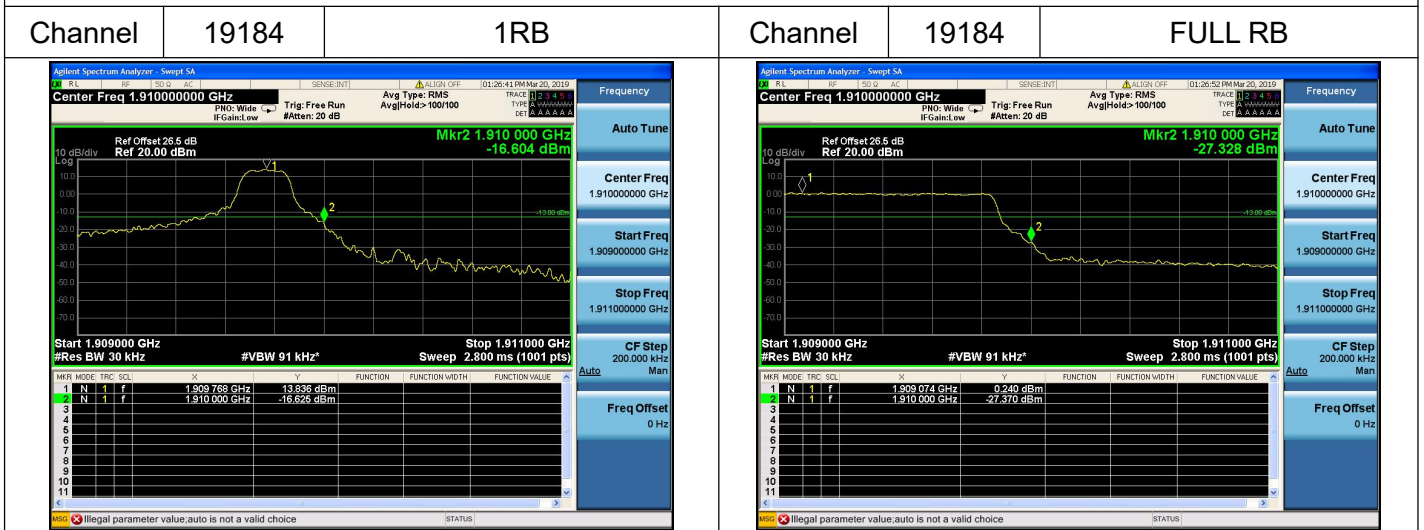

2.6.4. Test Result

The center frequency of spectrum is the band edge frequency and span is 2MHz, Record the max trace into the test report.

LTE Band 2

Channel Bandwidth: 3MHz

Channel Bandwidth: 3MHz

LTE Band 2

Channel Bandwidth: 5MHz

Channel Bandwidth: 5MHz

LTE Band 2

Channel Bandwidth: 10MHz

Channel Bandwidth: 10MHz

LTE Band 2

Channel Bandwidth: 15MHz

Channel Bandwidth: 15MHz

LTE Band 2

Channel Bandwidth: 20MHz

Channel Bandwidth: 20MHz

LTE Band 4

Channel Bandwidth: 1.4MHz

Channel Bandwidth: 1.4MHz