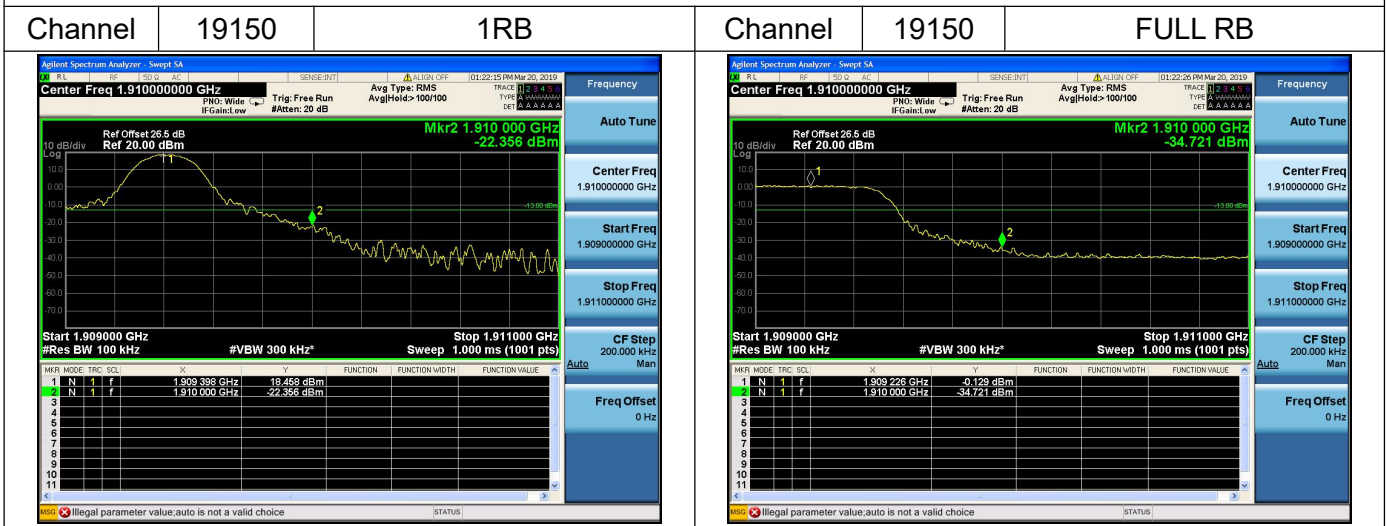

2.6.4. Test Result

The center frequency of spectrum is the band edge frequency and span is 2MHz, Record the max trace into the test report.

LTE Band 2

Channel Bandwidth: 3MHz

Channel Bandwidth: 3MHz

LTE Band 2

Channel Bandwidth: 5MHz

Channel Bandwidth: 5MHz

LTE Band 2

Channel Bandwidth: 10MHz

Channel Bandwidth: 10MHz

LTE Band 2

Channel Bandwidth: 15MHz

Channel Bandwidth: 15MHz

LTE Band 2

Channel Bandwidth: 20MHz

Channel Bandwidth: 20MHz

LTE Band 4

Channel Bandwidth: 1.4MHz

Channel Bandwidth: 1.4MHz