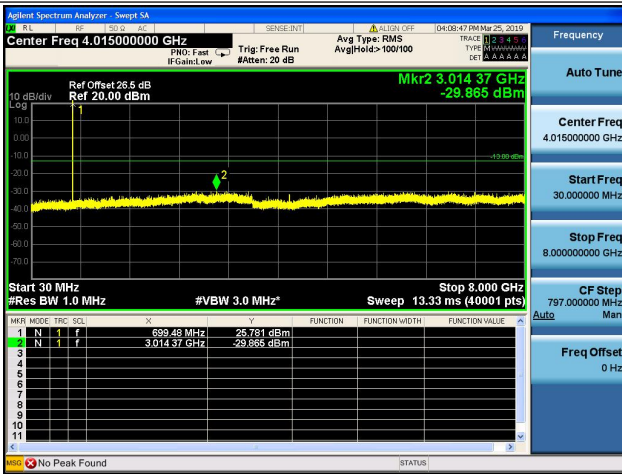

5MHz/64QAM/Low CH

5MHz/64QAM/Mid CH

5MHz/64QAM/High CH

10MHz/64QAM/Low CH

10MHz/64QAM/Mid CH

10MHz/64QAM/High CH

LTE Band 12 CSE

1.4MHz/QPSK/Low CH

1.4MHz/16QAM/Low CH

1.4MHz/QPSK/Mid CH

1.4MHz/16QAM/Mid CH

1.4MHz/QPSK/High CH

1.4MHz/16QAM/High CH

3MHz/QPSK/Low CH

3MHz/16QAM/Low CH

3MHz/QPSK/Mid CH