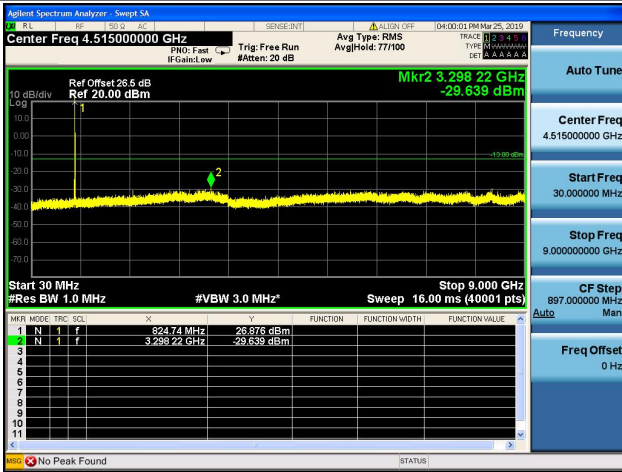

5MHz/64QAM/Low CH

5MHz/64QAM/Mid CH

5MHz/64QAM/High CH

10MHz/64QAM/Low CH

10MHz/64QAM/Mid CH

10MHz/64QAM/High CH

LTE Band 12 CSE

1.4MHz/QPSK/Low CH

1.4MHz/16QAM/Low CH

1.4MHz/QPSK/Mid CH

1.4MHz/16QAM/Mid CH

1.4MHz/QPSK/High CH

1.4MHz/16QAM/High CH

3MHz/QPSK/Low CH

3MHz/16QAM/Low CH

3MHz/QPSK/Mid CH