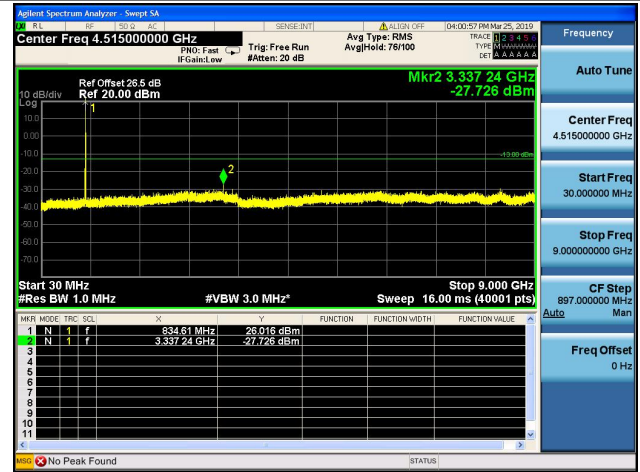

5MHz/64QAM/Low CH

5MHz/64QAM/Mid CH

5MHz/64QAM/High CH

10MHz/64QAM/Low CH

10MHz/64QAM/Mid CH

10MHz/64QAM/High CH

LTE Band 12 CSE

1.4MHz/QPSK/Low CH

1.4MHz/16QAM/Low CH

1.4MHz/QPSK/Mid CH

1.4MHz/16QAM/Mid CH

1.4MHz/QPSK/High CH

1.4MHz/16QAM/High CH

3MHz/QPSK/Low CH

3MHz/16QAM/Low CH

3MHz/QPSK/Mid CH