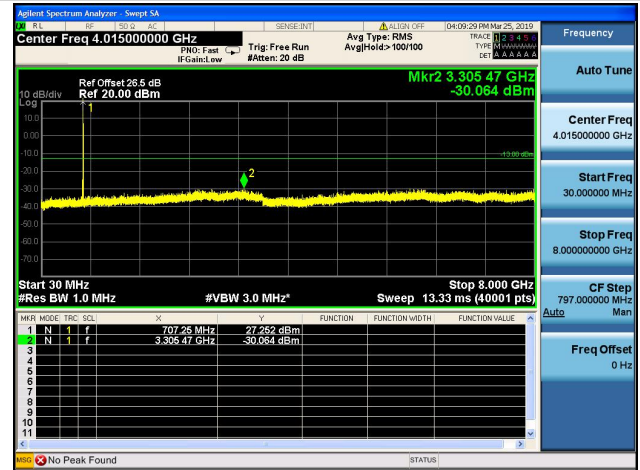

5MHz/64QAM/Low CH

5MHz/64QAM/Mid CH

5MHz/64QAM/High CH

10MHz/64QAM/Low CH

10MHz/64QAM/Mid CH

10MHz/64QAM/High CH

LTE Band 12 CSE

1.4MHz/QPSK/Low CH

1.4MHz/16QAM/Low CH

1.4MHz/QPSK/Mid CH

1.4MHz/16QAM/Mid CH

1.4MHz/QPSK/High CH

1.4MHz/16QAM/High CH

3MHz/QPSK/Low CH

3MHz/16QAM/Low CH

3MHz/QPSK/Mid CH