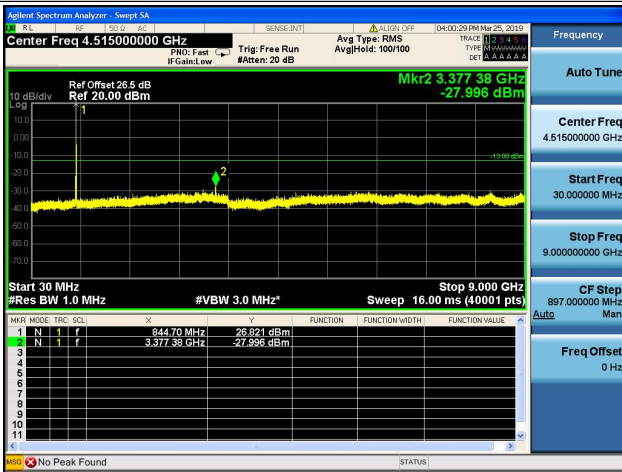

5MHz/64QAM/Low CH

5MHz/64QAM/Mid CH

5MHz/64QAM/High CH

10MHz/64QAM/Low CH

10MHz/64QAM/Mid CH

10MHz/64QAM/High CH

LTE Band 12 CSE

1.4MHz/QPSK/Low CH

1.4MHz/16QAM/Low CH

1.4MHz/QPSK/Mid CH

1.4MHz/16QAM/Mid CH

1.4MHz/QPSK/High CH

1.4MHz/16QAM/High CH

3MHz/QPSK/Low CH

3MHz/16QAM/Low CH

3MHz/QPSK/Mid CH