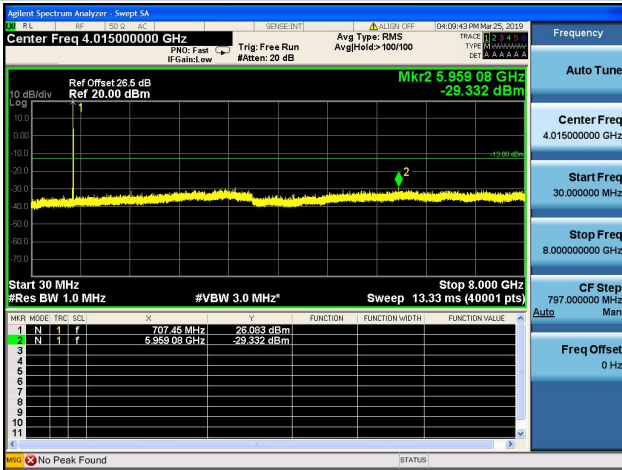

5MHz/64QAM/Low CH

5MHz/64QAM/Mid CH

5MHz/64QAM/High CH

10MHz/64QAM/Low CH

10MHz/64QAM/Mid CH

10MHz/64QAM/High CH

LTE Band 12 CSE

1.4MHz/QPSK/Low CH

1.4MHz/16QAM/Low CH

1.4MHz/QPSK/Mid CH

1.4MHz/16QAM/Mid CH

1.4MHz/QPSK/High CH

1.4MHz/16QAM/High CH

3MHz/QPSK/Low CH

3MHz/16QAM/Low CH

3MHz/QPSK/Mid CH