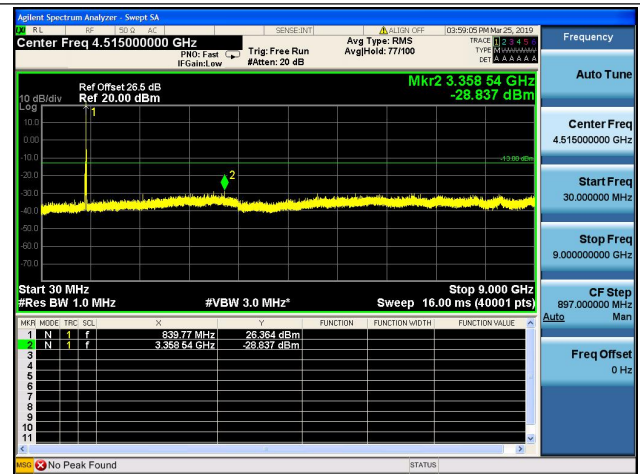

5MHz/64QAM/Low CH

5MHz/64QAM/Mid CH

5MHz/64QAM/High CH

10MHz/64QAM/Low CH

10MHz/64QAM/Mid CH

10MHz/64QAM/High CH

LTE Band 12 CSE

1.4MHz/QPSK/Low CH

1.4MHz/16QAM/Low CH

1.4MHz/QPSK/Mid CH

1.4MHz/16QAM/Mid CH

1.4MHz/QPSK/High CH

1.4MHz/16QAM/High CH

3MHz/QPSK/Low CH

3MHz/16QAM/Low CH

3MHz/QPSK/Mid CH