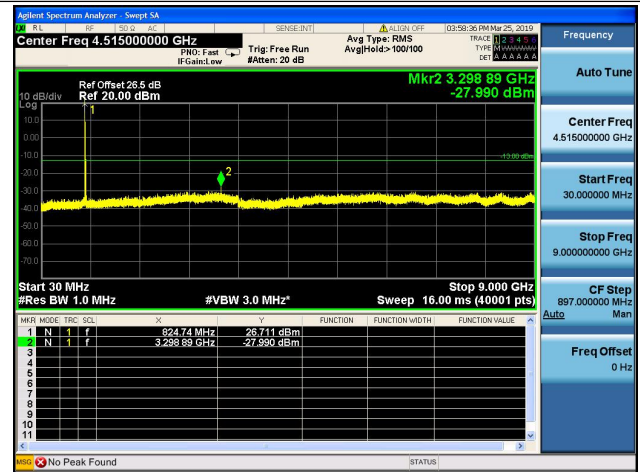

5MHz/64QAM/Low CH

5MHz/64QAM/Mid CH

5MHz/64QAM/High CH

10MHz/64QAM/Low CH

10MHz/64QAM/Mid CH

10MHz/64QAM/High CH

LTE Band 12 CSE

1.4MHz/QPSK/Low CH

1.4MHz/16QAM/Low CH

1.4MHz/QPSK/Mid CH

1.4MHz/16QAM/Mid CH

1.4MHz/QPSK/High CH

1.4MHz/16QAM/High CH

3MHz/QPSK/Low CH

3MHz/16QAM/Low CH

3MHz/QPSK/Mid CH