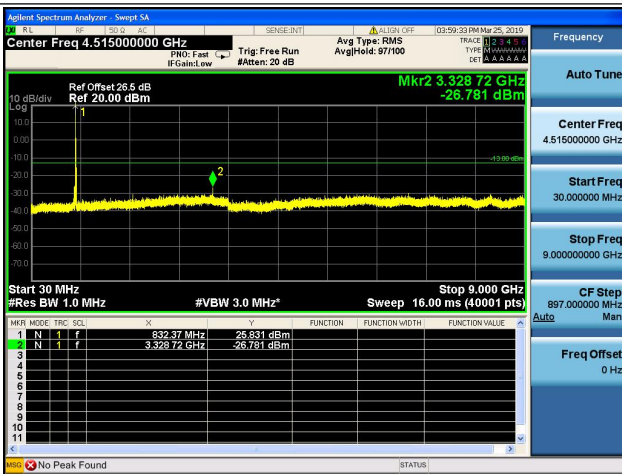

5MHz/64QAM/Low CH

5MHz/64QAM/Mid CH

5MHz/64QAM/High CH

10MHz/64QAM/Low CH

10MHz/64QAM/Mid CH

10MHz/64QAM/High CH

LTE Band 12 CSE

1.4MHz/QPSK/Low CH

1.4MHz/16QAM/Low CH

1.4MHz/QPSK/Mid CH

1.4MHz/16QAM/Mid CH

1.4MHz/QPSK/High CH

1.4MHz/16QAM/High CH

3MHz/QPSK/Low CH

3MHz/16QAM/Low CH

3MHz/QPSK/Mid CH