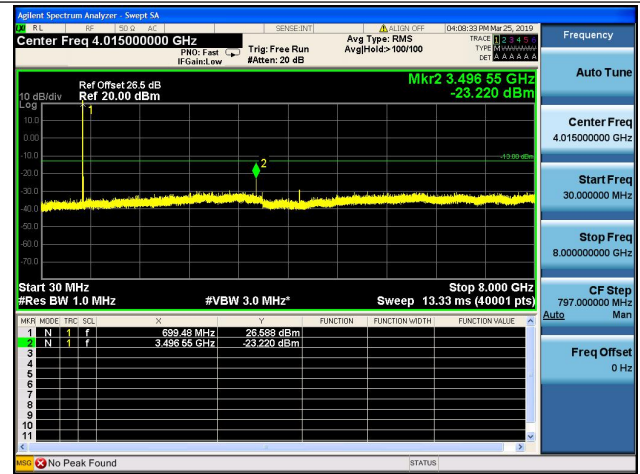

5MHz/64QAM/Low CH

5MHz/64QAM/Mid CH

5MHz/64QAM/High CH

10MHz/64QAM/Low CH

10MHz/64QAM/Mid CH

10MHz/64QAM/High CH

LTE Band 12 CSE

1.4MHz/QPSK/Low CH

1.4MHz/16QAM/Low CH

1.4MHz/QPSK/Mid CH

1.4MHz/16QAM/Mid CH

1.4MHz/QPSK/High CH

1.4MHz/16QAM/High CH

3MHz/QPSK/Low CH

3MHz/16QAM/Low CH

3MHz/QPSK/Mid CH